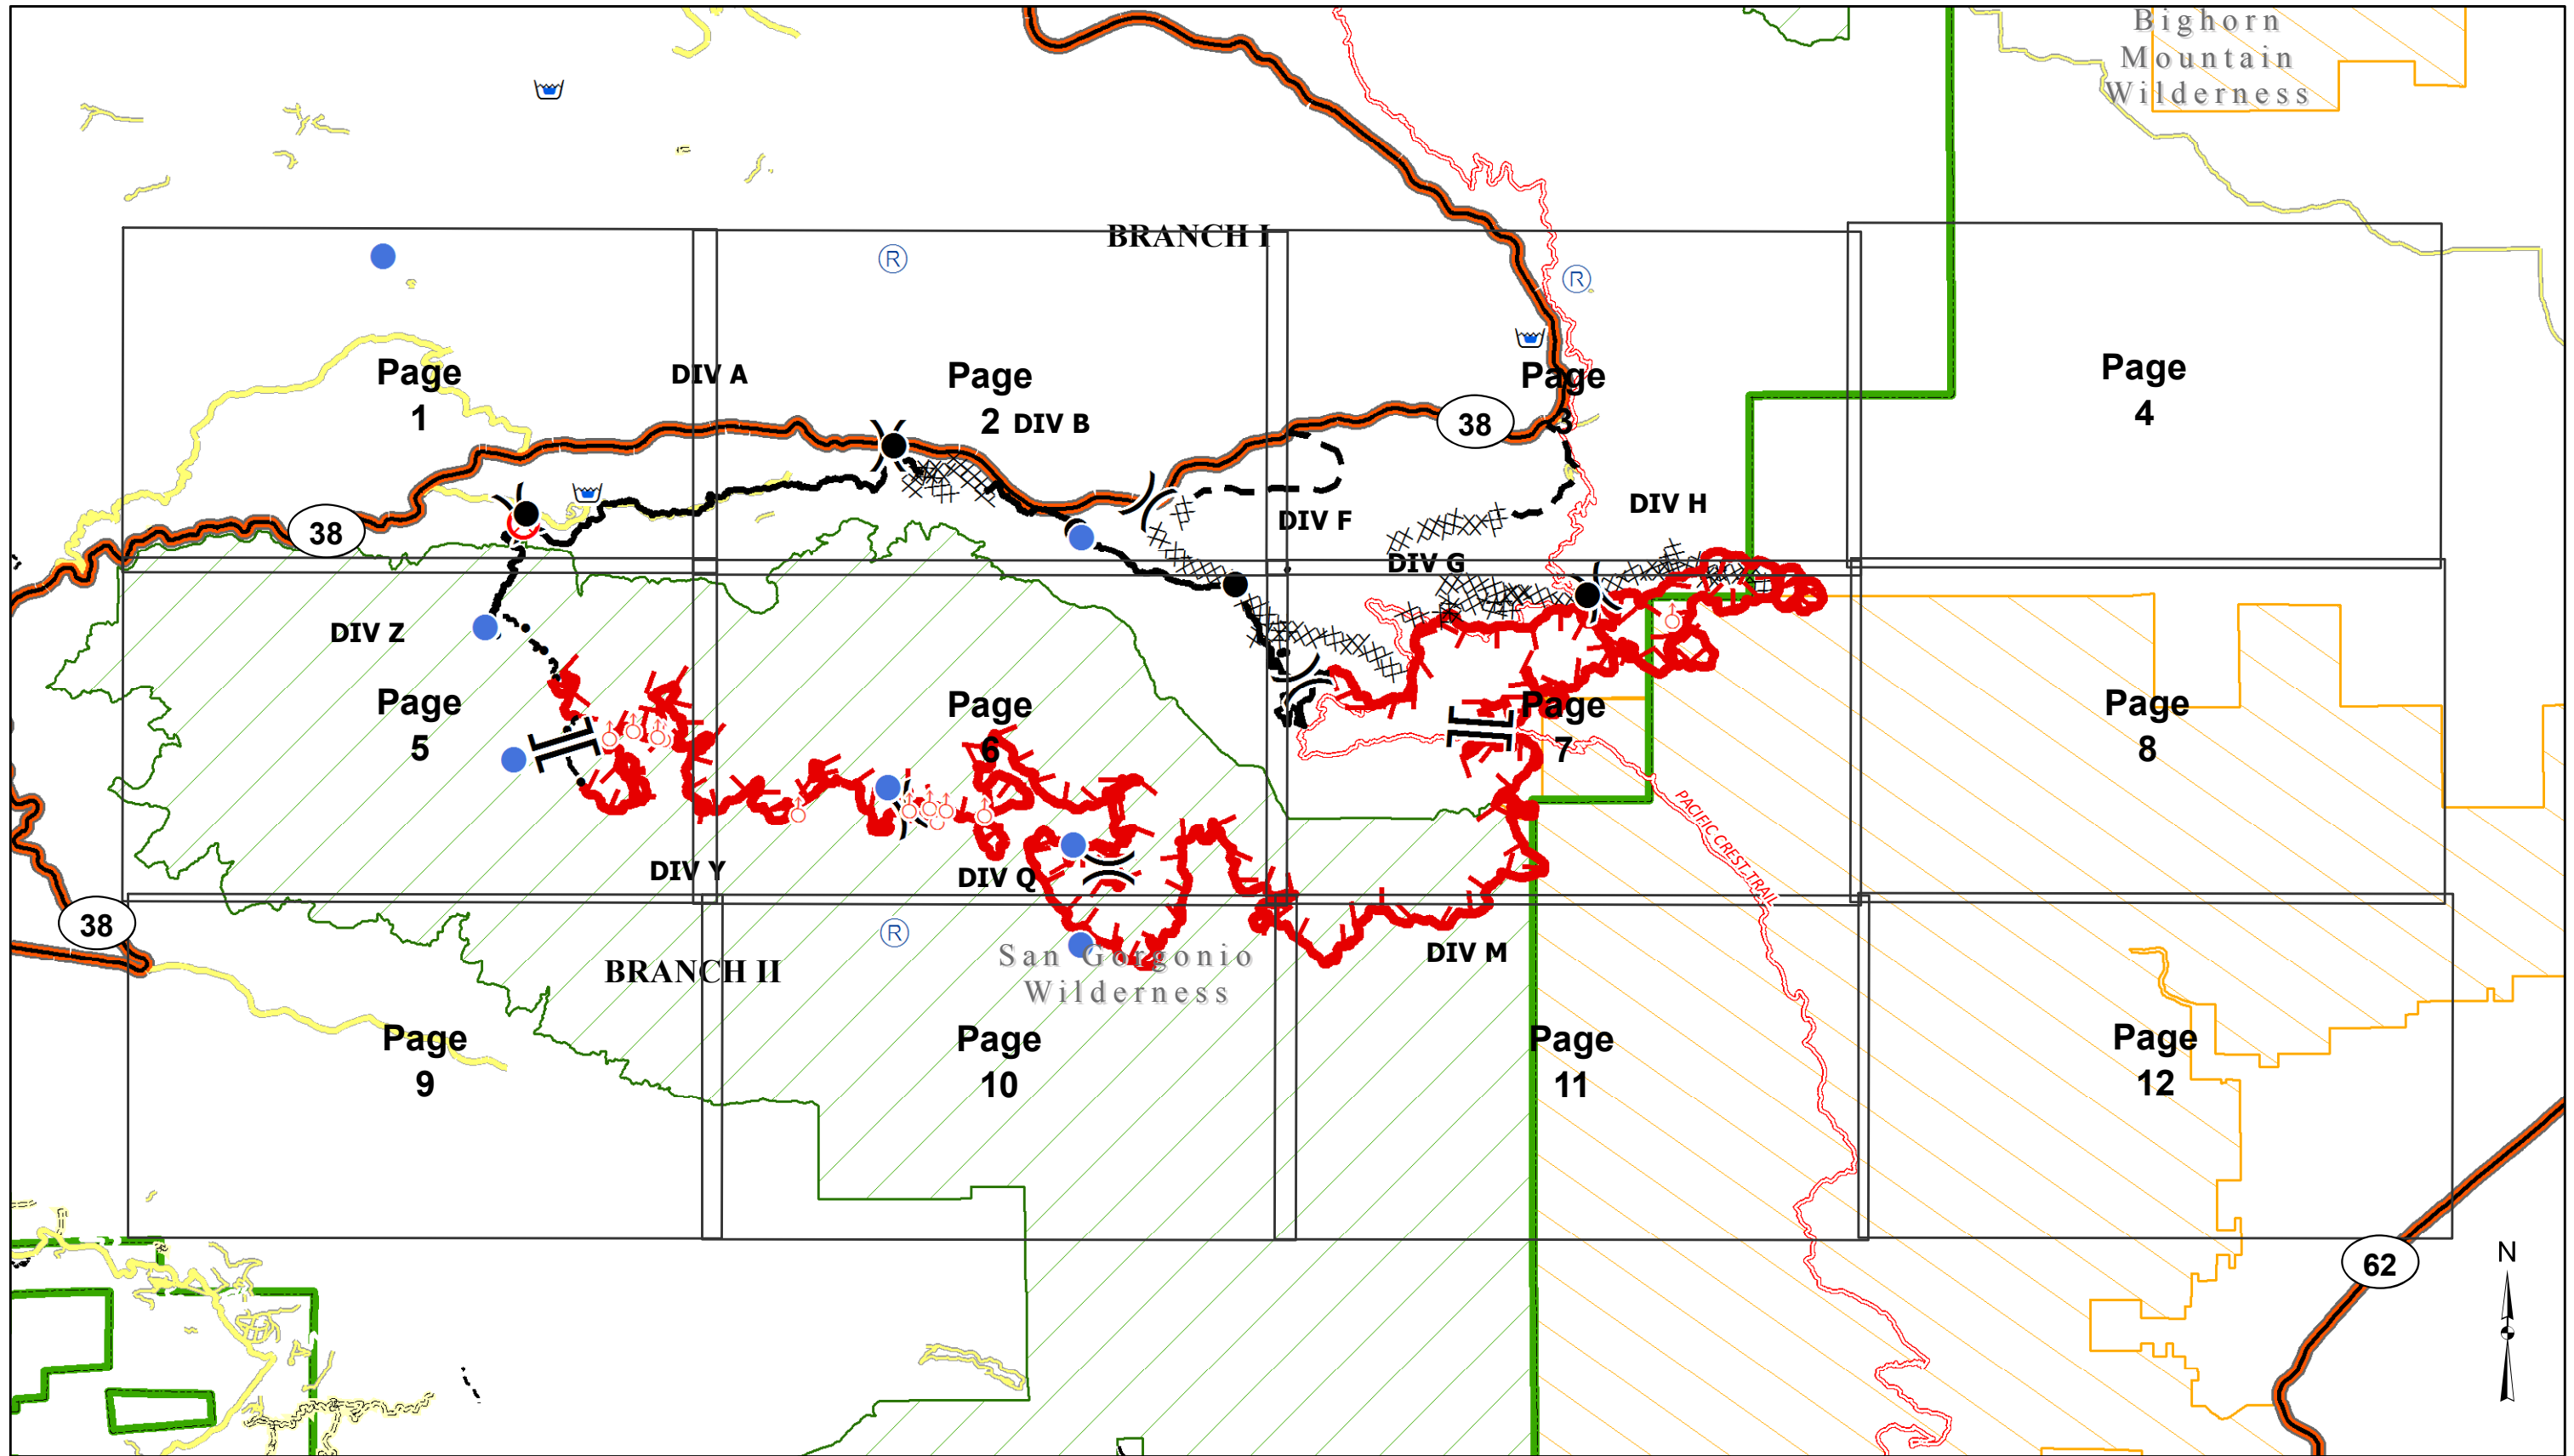

Lake Fire Page Grid Index Map

LAKE FIRE IAP
 CA-BDF-7894
 June 23, 2015
 DAY 0600 hrs

- ┌ Uncontrolled Fire Edge
- Constructed Line
- XXXXX Completed Dozer Line
- Completed Line
- ┌┐ Branch
-) Division
- Drop Point
- ☞ Dip Site
- ♂ Spot Fire
- Helispot
- Ⓡ Repeater

- ▭ Forest Boundary
- ▭ Wilderness
- ▭ National Forest
- ▭ Bureau of Land Management

6/23/2015 & 2:38:25 AM SoCal Team 1