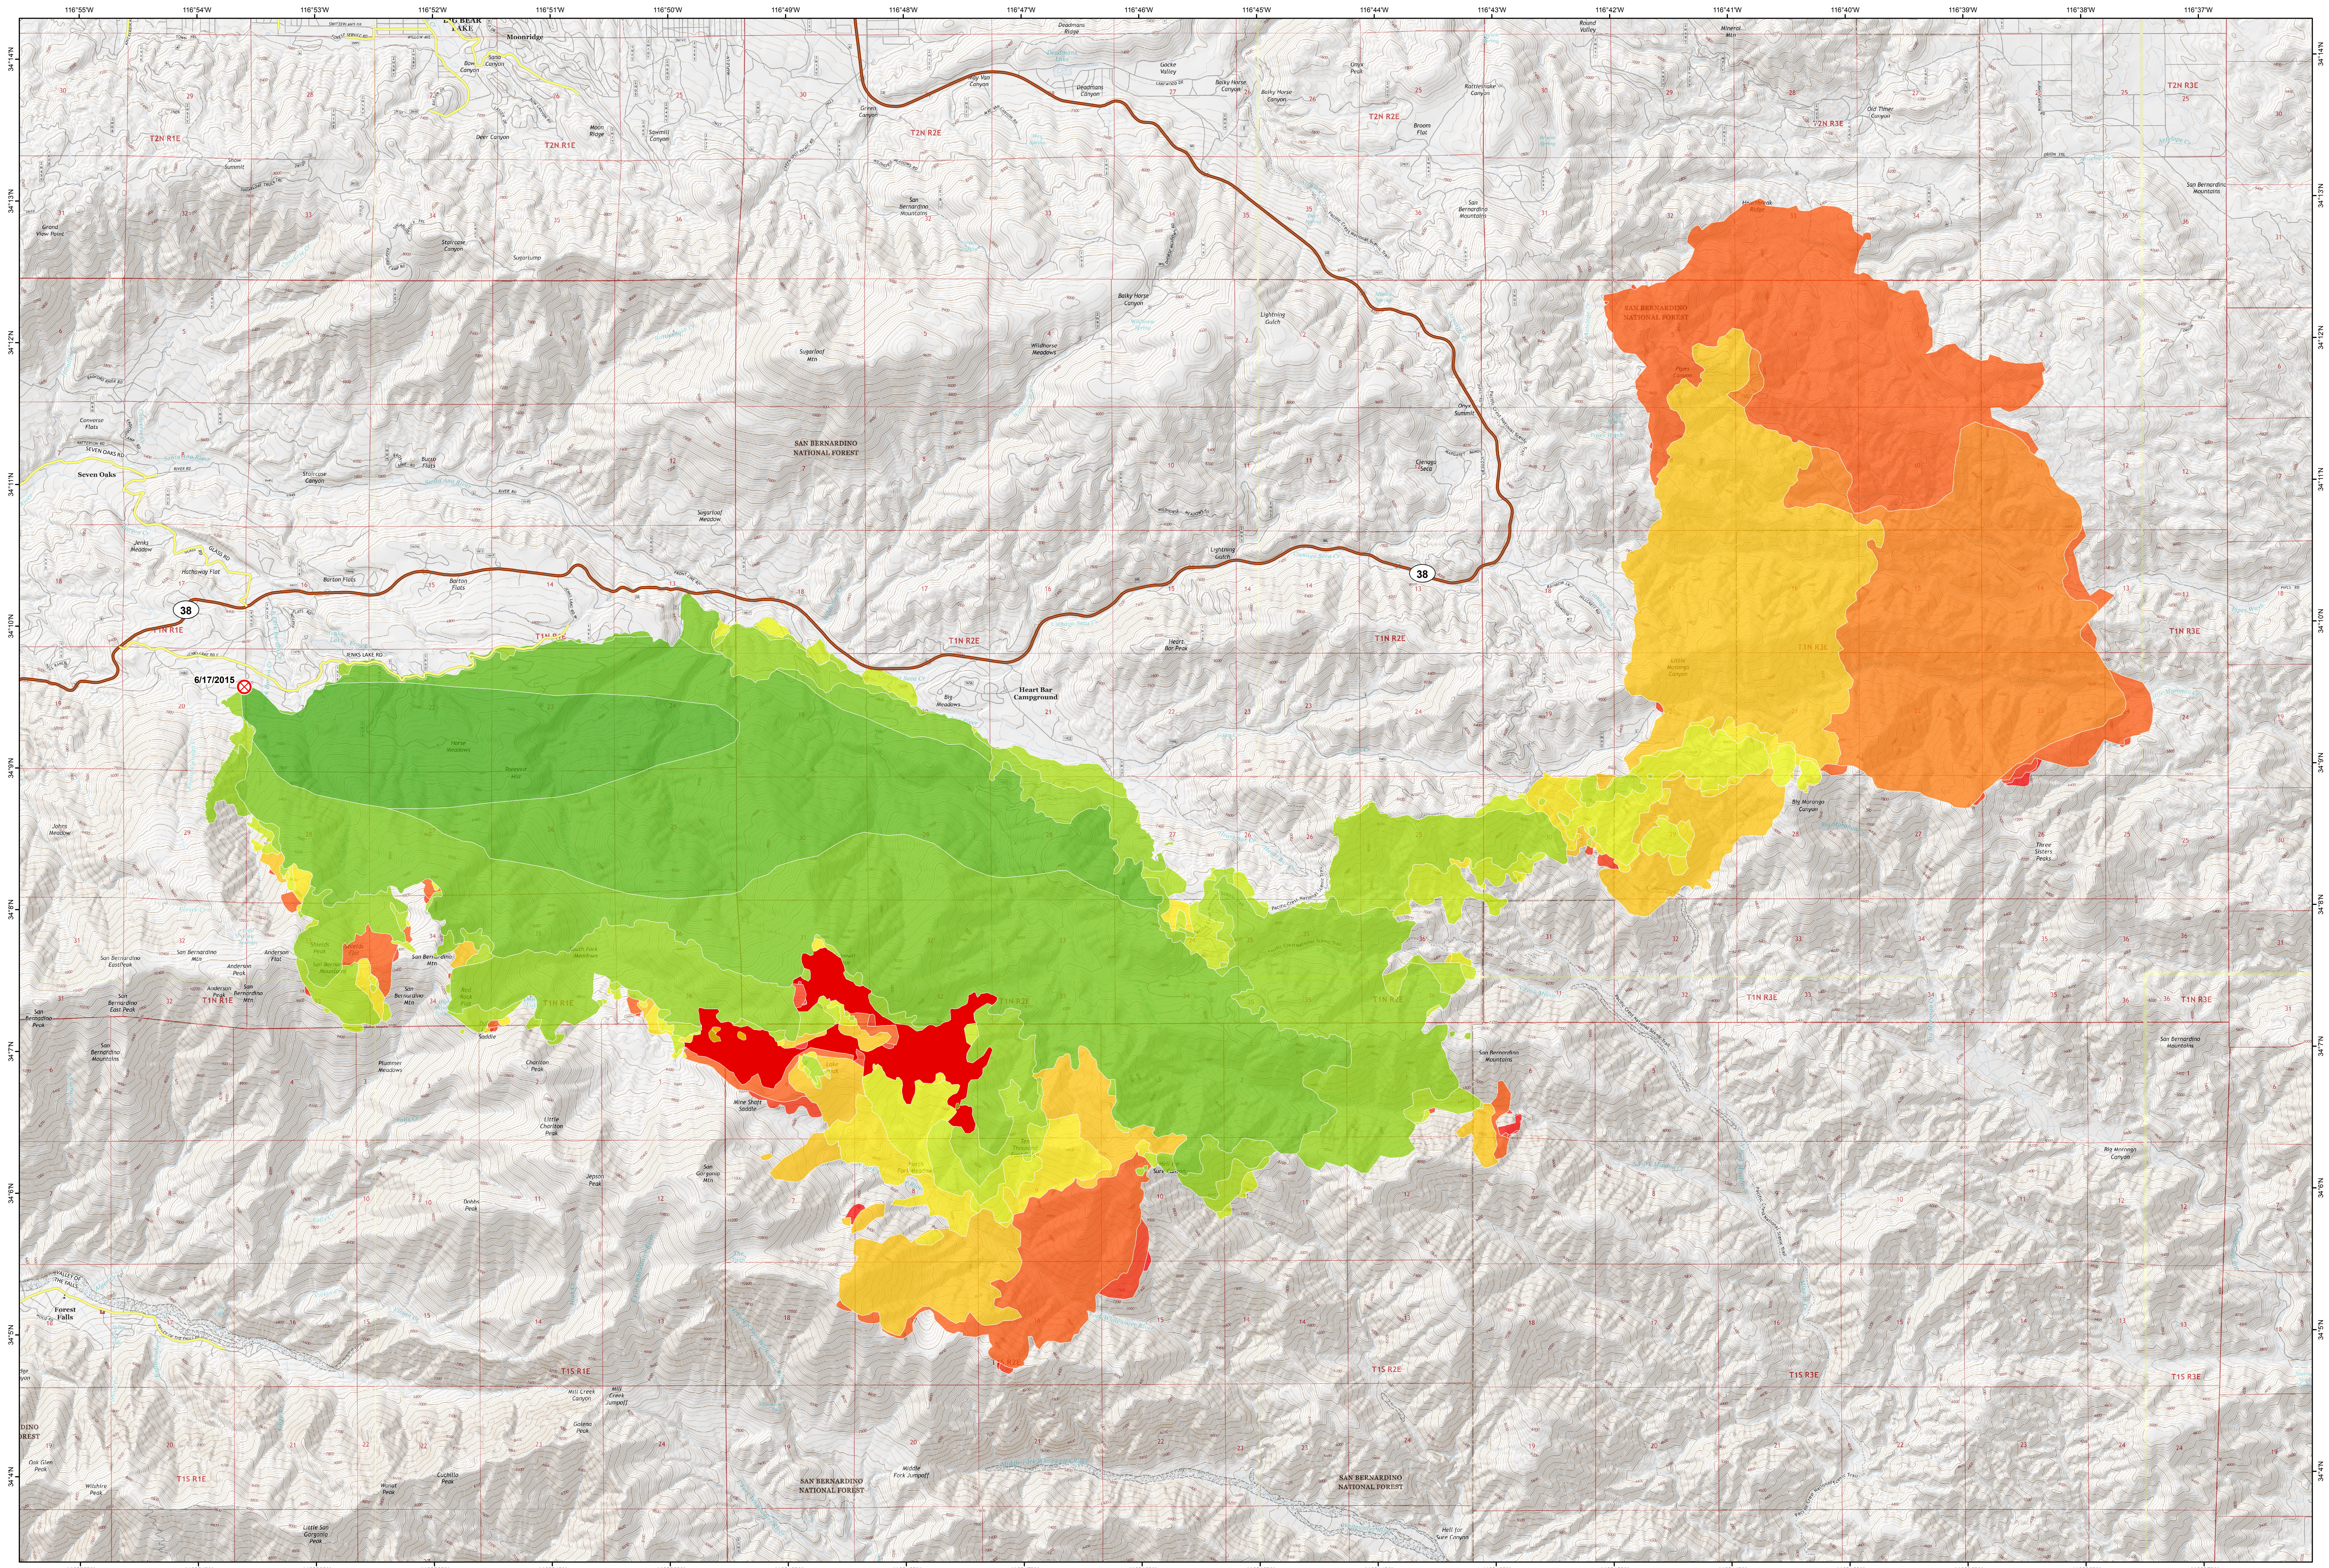

FIRE PROGRESSION

June 30 2015; 31,359 Acres

LAKE FIRE CA-BDF-7894

- Fire Origin
- State Highway
- Major Road

Date	Growth Acres	Total Acres	Date	Growth Acres	Total Acres
June 18, 2015 0600	1,926	1,926	June 24, 2015 0600	748	18,679
June 18, 2015 2200	3,748	5,674	June 25, 2015 0600	4,520	23,199
June 19, 2015 0600	5,622	11,296	June 25, 2015 1400	3,149	26,348
June 20, 2015 1900	3,683	14,980	June 26, 2015 1200	2,965	29,313
June 21, 2015 2100	1,440	16,420	June 27, 2015 0300	1,151	30,646
June 22, 2015 0600	670	17,090	June 28, 2015 1000	70	30,716
June 23, 2015 0600	841	17,931	June 29, 2015 1000	10	30,726