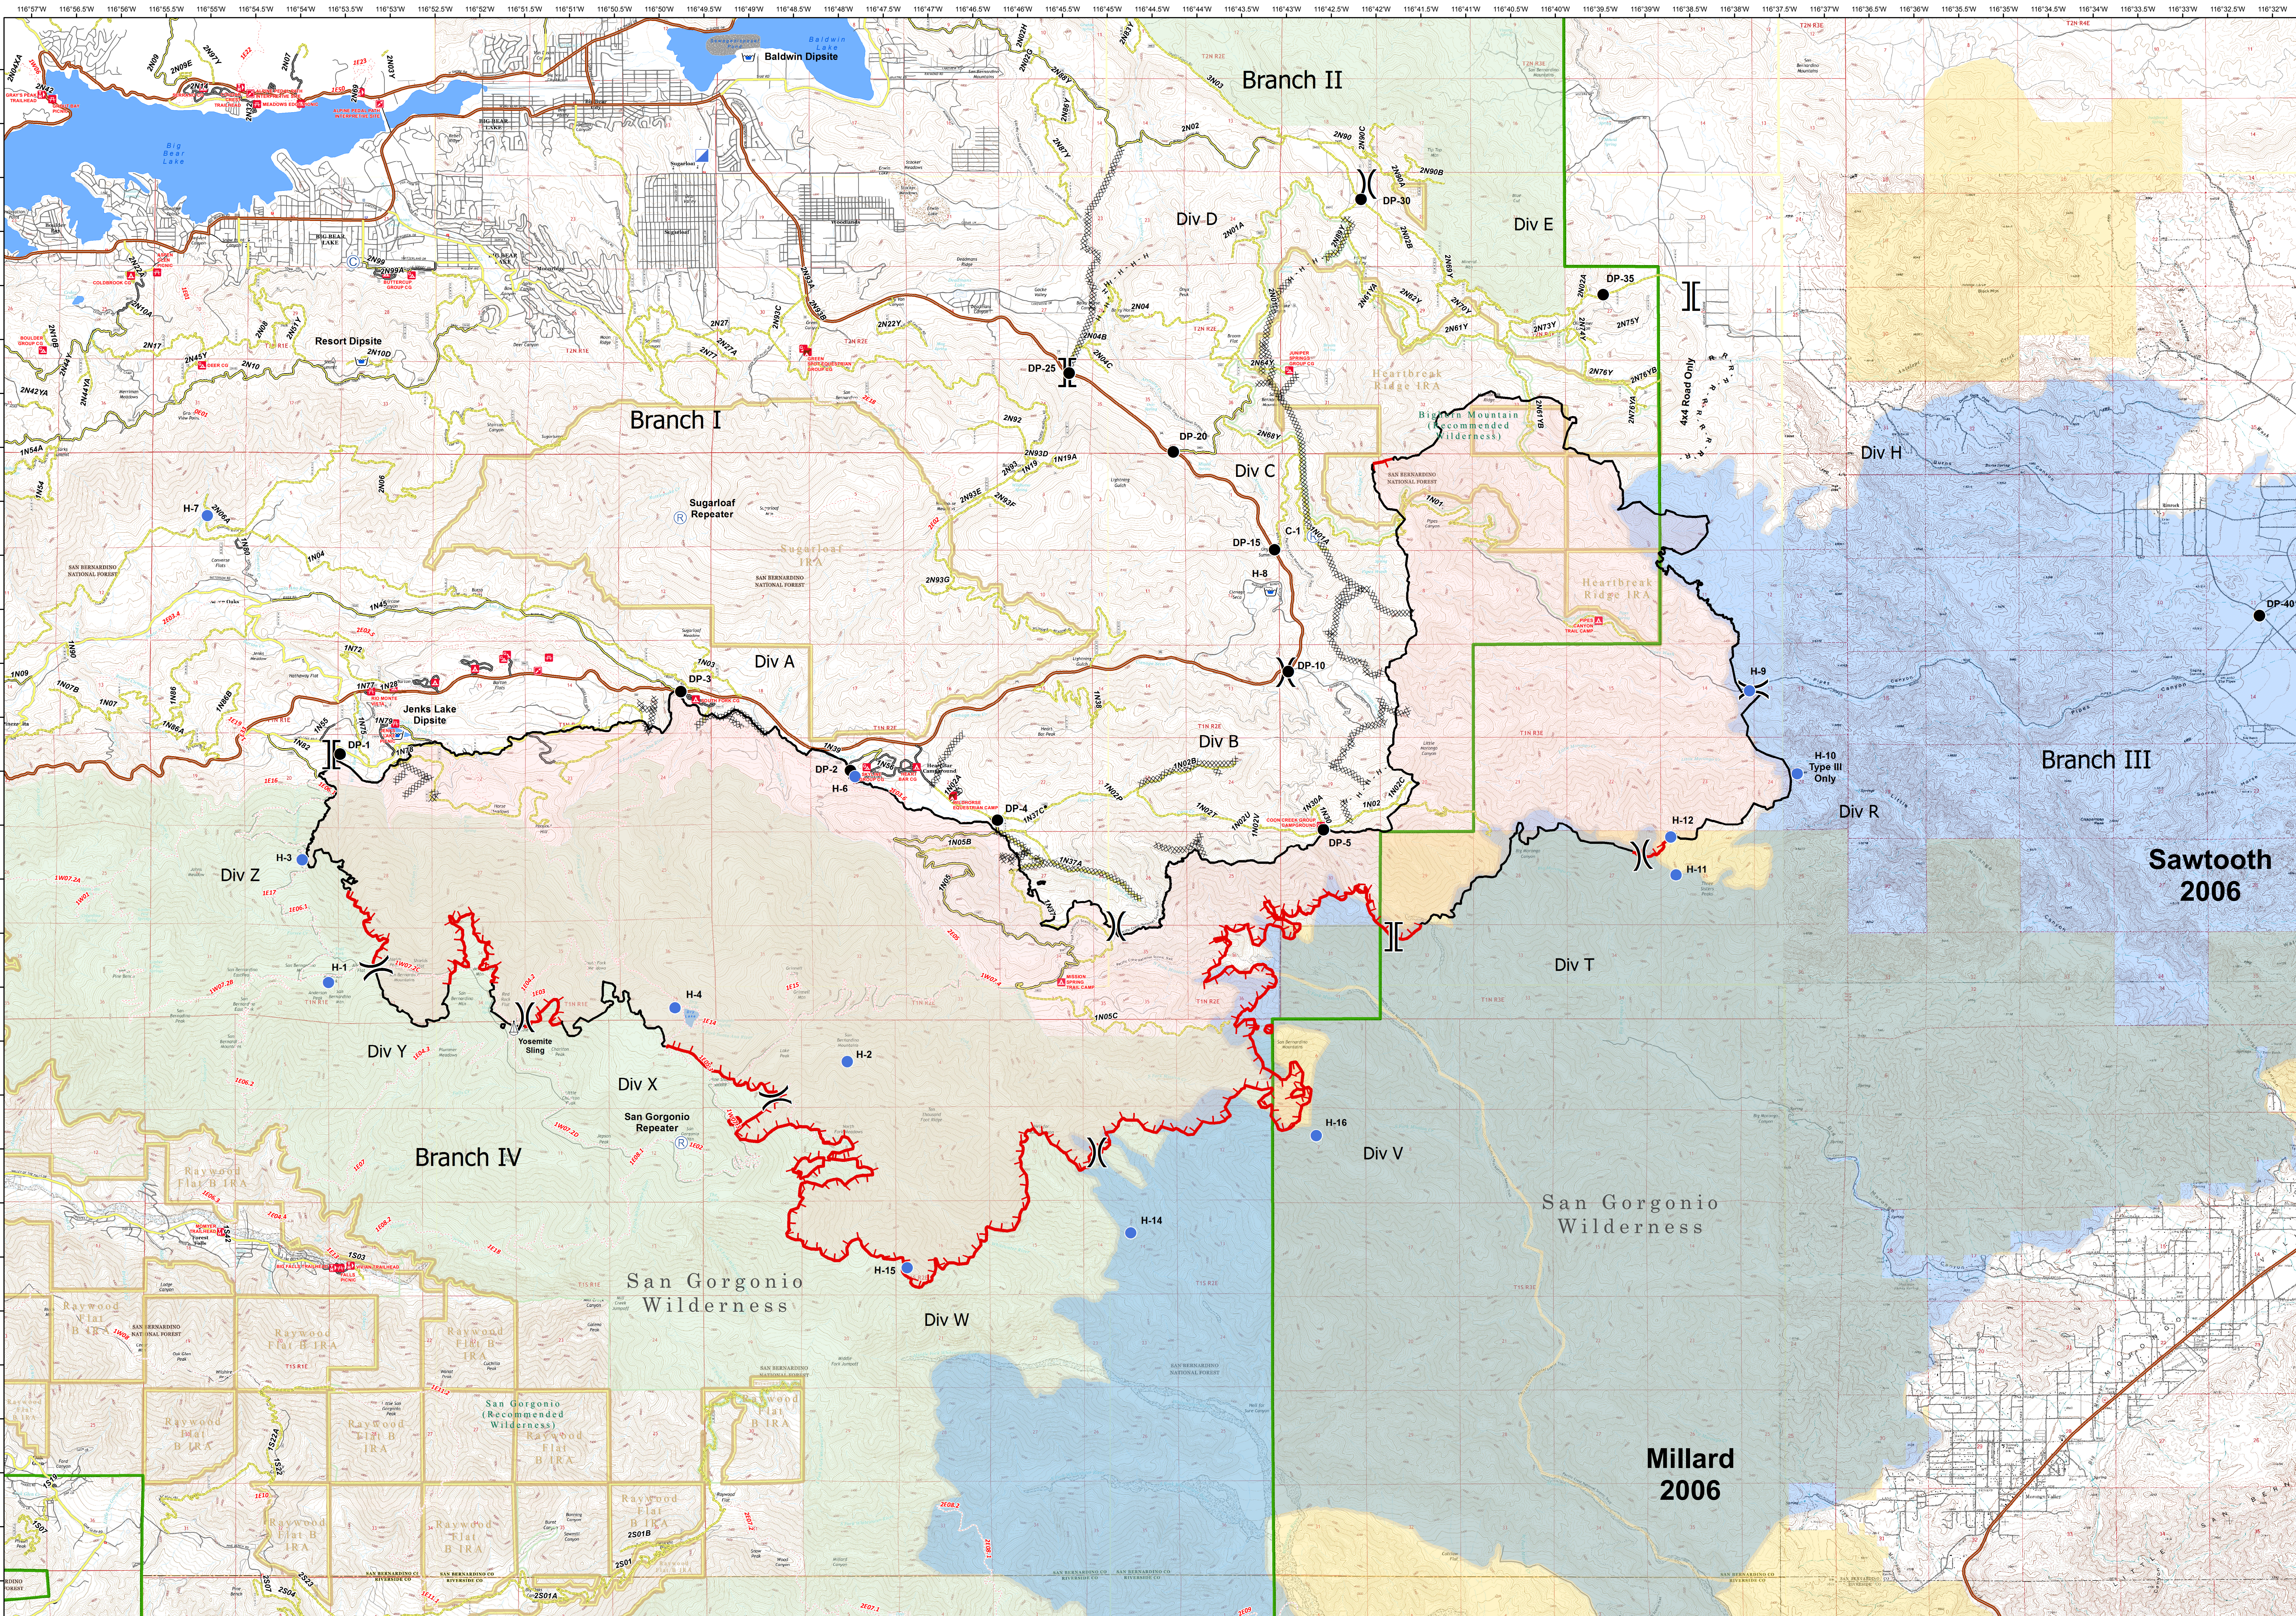

OPERATIONS

July 1 2015; 31,359 Acres

LAKE FIRE CA-BDF-7894

Branch	Uncontrolled Fire Edge	● Drop Point	ⓘ Camp	Administrative Forest	Bureau of Land Management	— Paved Road	— Forest Trail
)) Division	Completed Dozer Line	⊙ Fire Origin	ⓘ Incident Command Post	Inventoried Roadless Area	National Forest	— Gravel Road	— State Highway
	Completed Line	● Helispot	Ⓡ Repeater	Recommended Wilderness	Fire History	— Dirt Road	— Major Road
	Hand Line	Ⓡ Dip Site	Ⓢ Sling Site			— 4wd Road	
	4x4 Road						