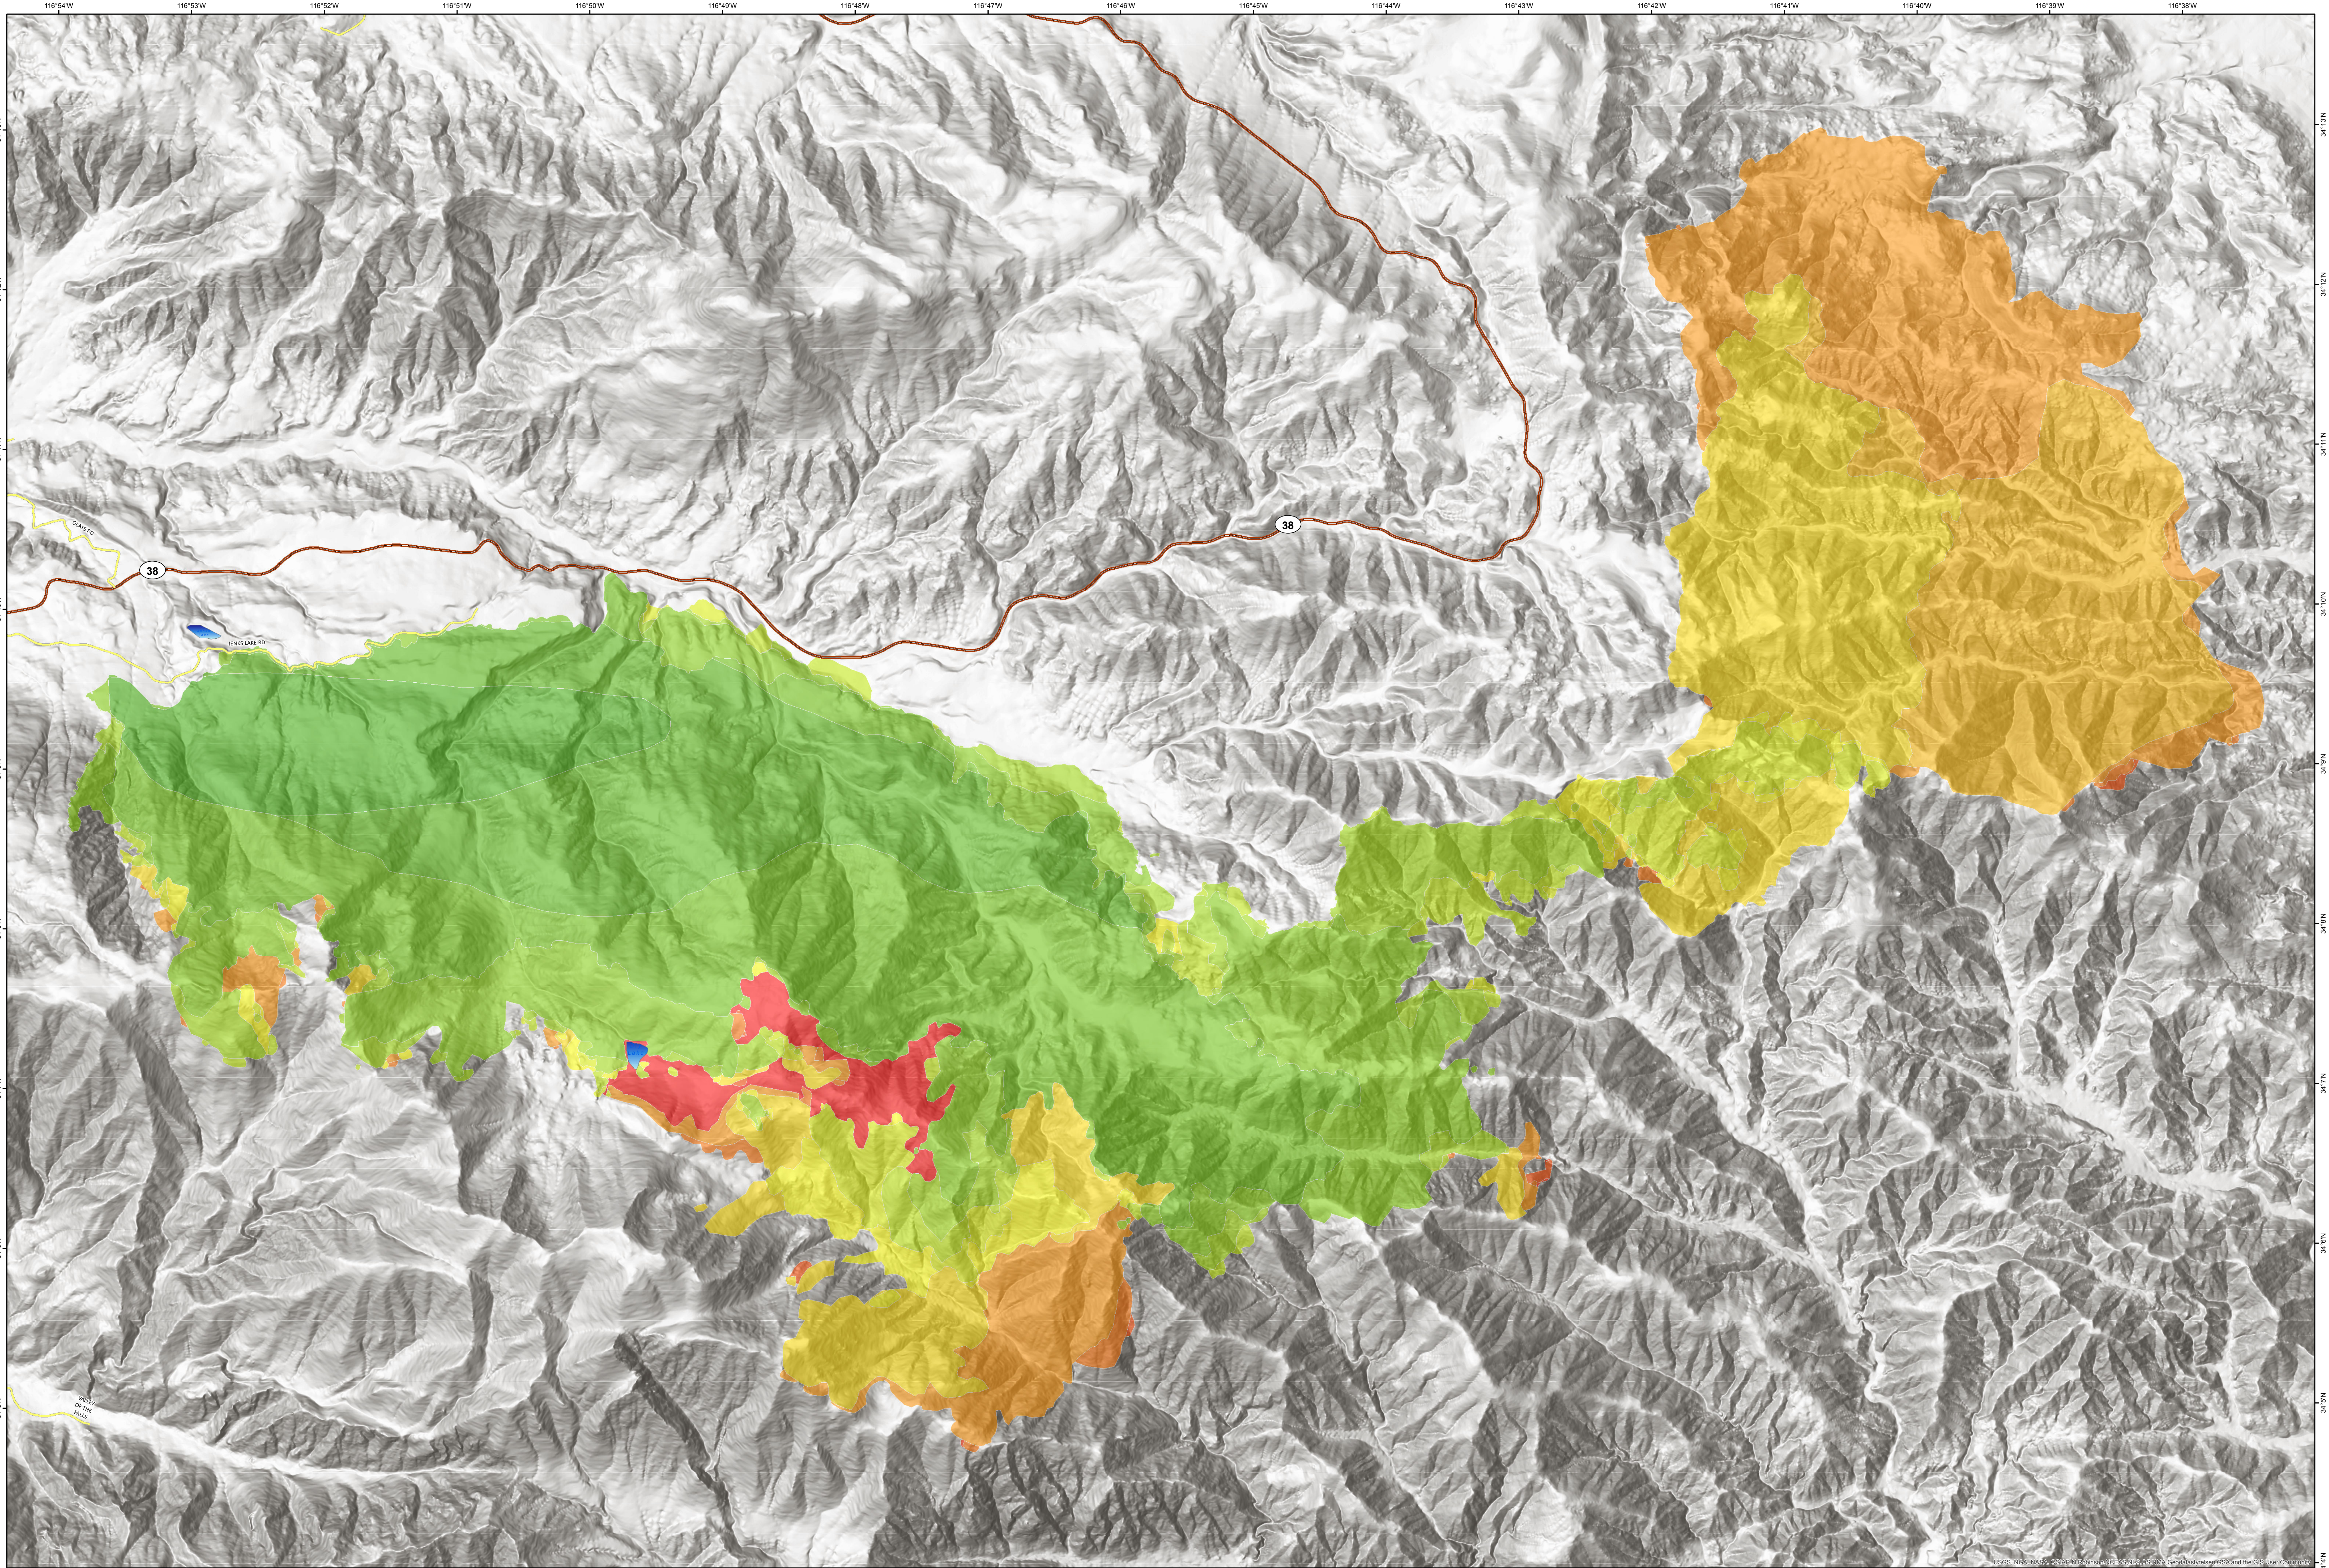

FIRE PROGRESSION

July 4 2015; 31,359 Acres

LAKE FIRE CA-BDF-7894

NAD 83 UTM Zone 11N

Date	Growth Acres	Total Acres	Date	Growth Acres	Total Acres	Date	Growth Acres	Total Acres
June 18, 2015 0600	1,926	1,926	June 24, 2015 0600	748	18,679	June 30, 2015 0600	633	31,359
June 18, 2015 2200	3,748	5,674	June 25, 2015 0600	4,520	23,199			
June 19, 2015 0600	5,622	11,296	June 25, 2015 1400	3,149	26,348			
June 20, 2015 1900	3,683	14,980	June 26, 2015 1200	2,965	29,313			
June 21, 2015 2100	1,440	16,420	June 27, 2015 0300	1,151	30,646			
June 22, 2015 0600	670	17,090	June 28, 2015 1000	70	30,716			
June 23, 2015 0600	841	17,931	June 29, 2015 1000	10	30,726			