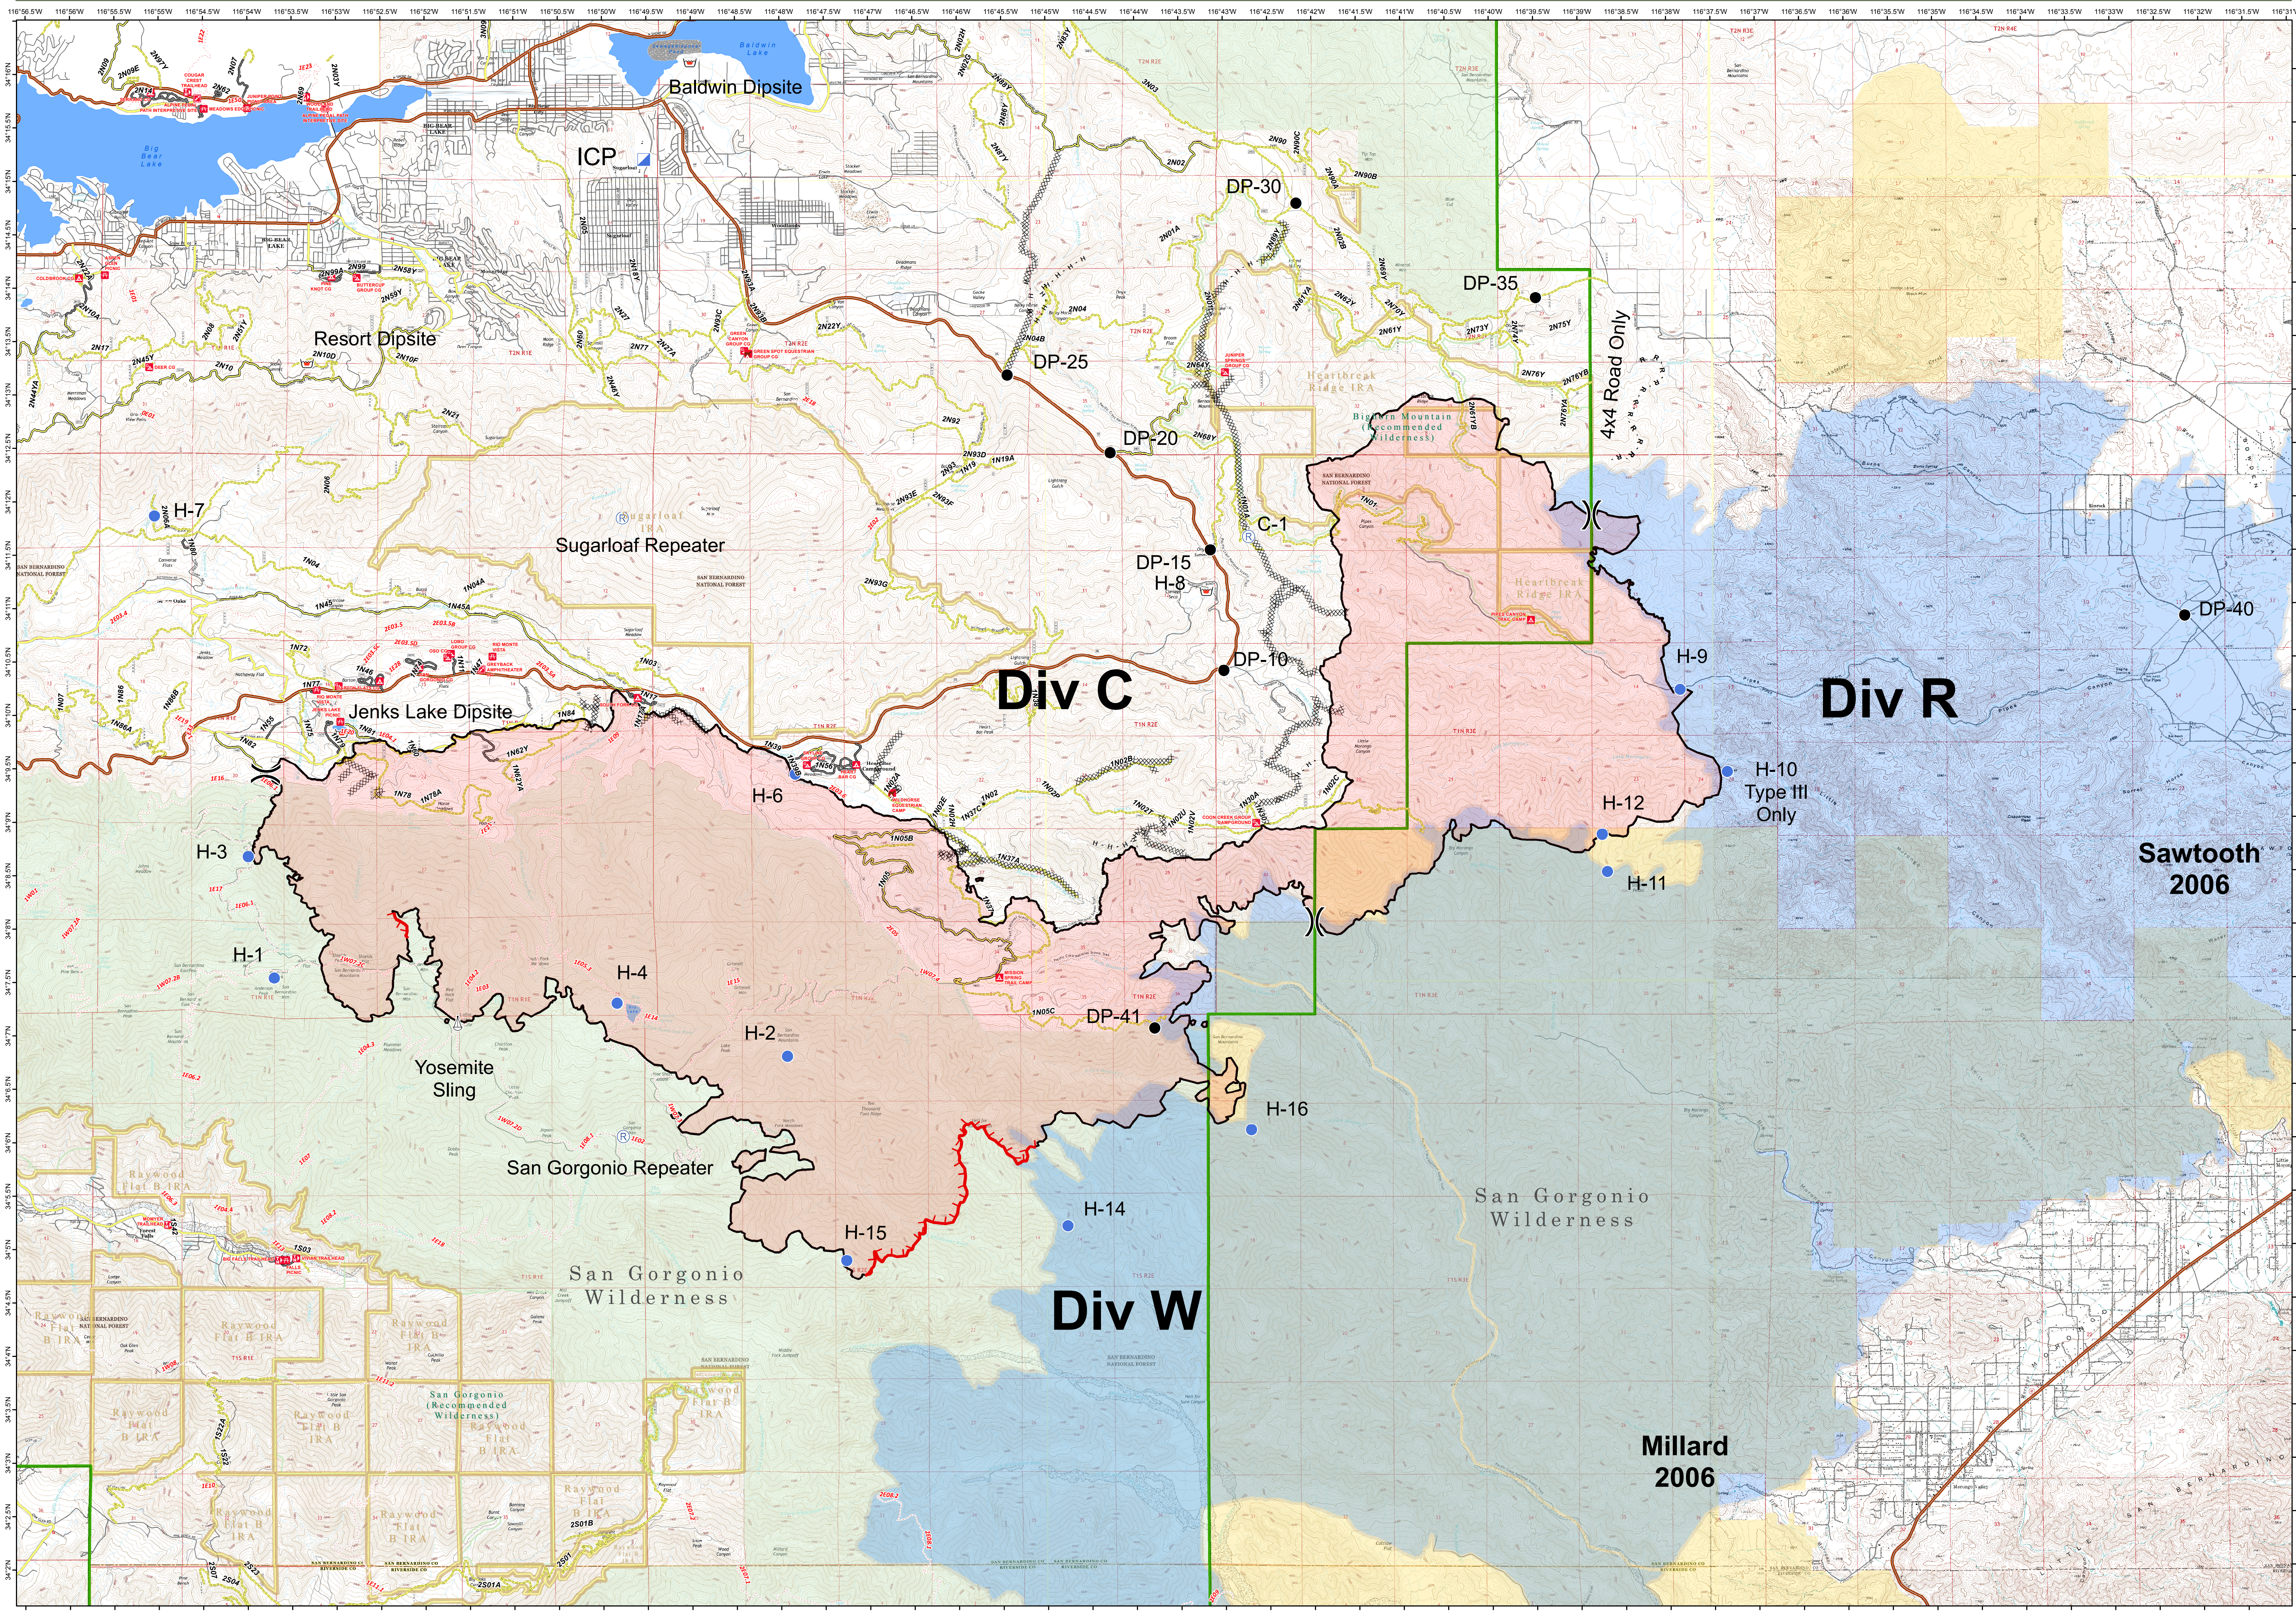

OPERATIONS

July 4 2015; 31,359 Acres

LAKE FIRE CA-BDF-7894

Division	Uncontrolled Fire Edge	Drop Point	Incident Command Post	Administrative Forest	Bureau of Land Management	Paved Road	Forest Trail
Hand Line	Completed Dozer Line	Helispot	Repeater	Inventory Roadless Area	National Forest	Gravel Road	State Highway
4x4 Road	Completed Line	Dip Site	Sling Site	Recommended Wilderness	Fire History	Dirt Road	Major Road
						4wd Road	