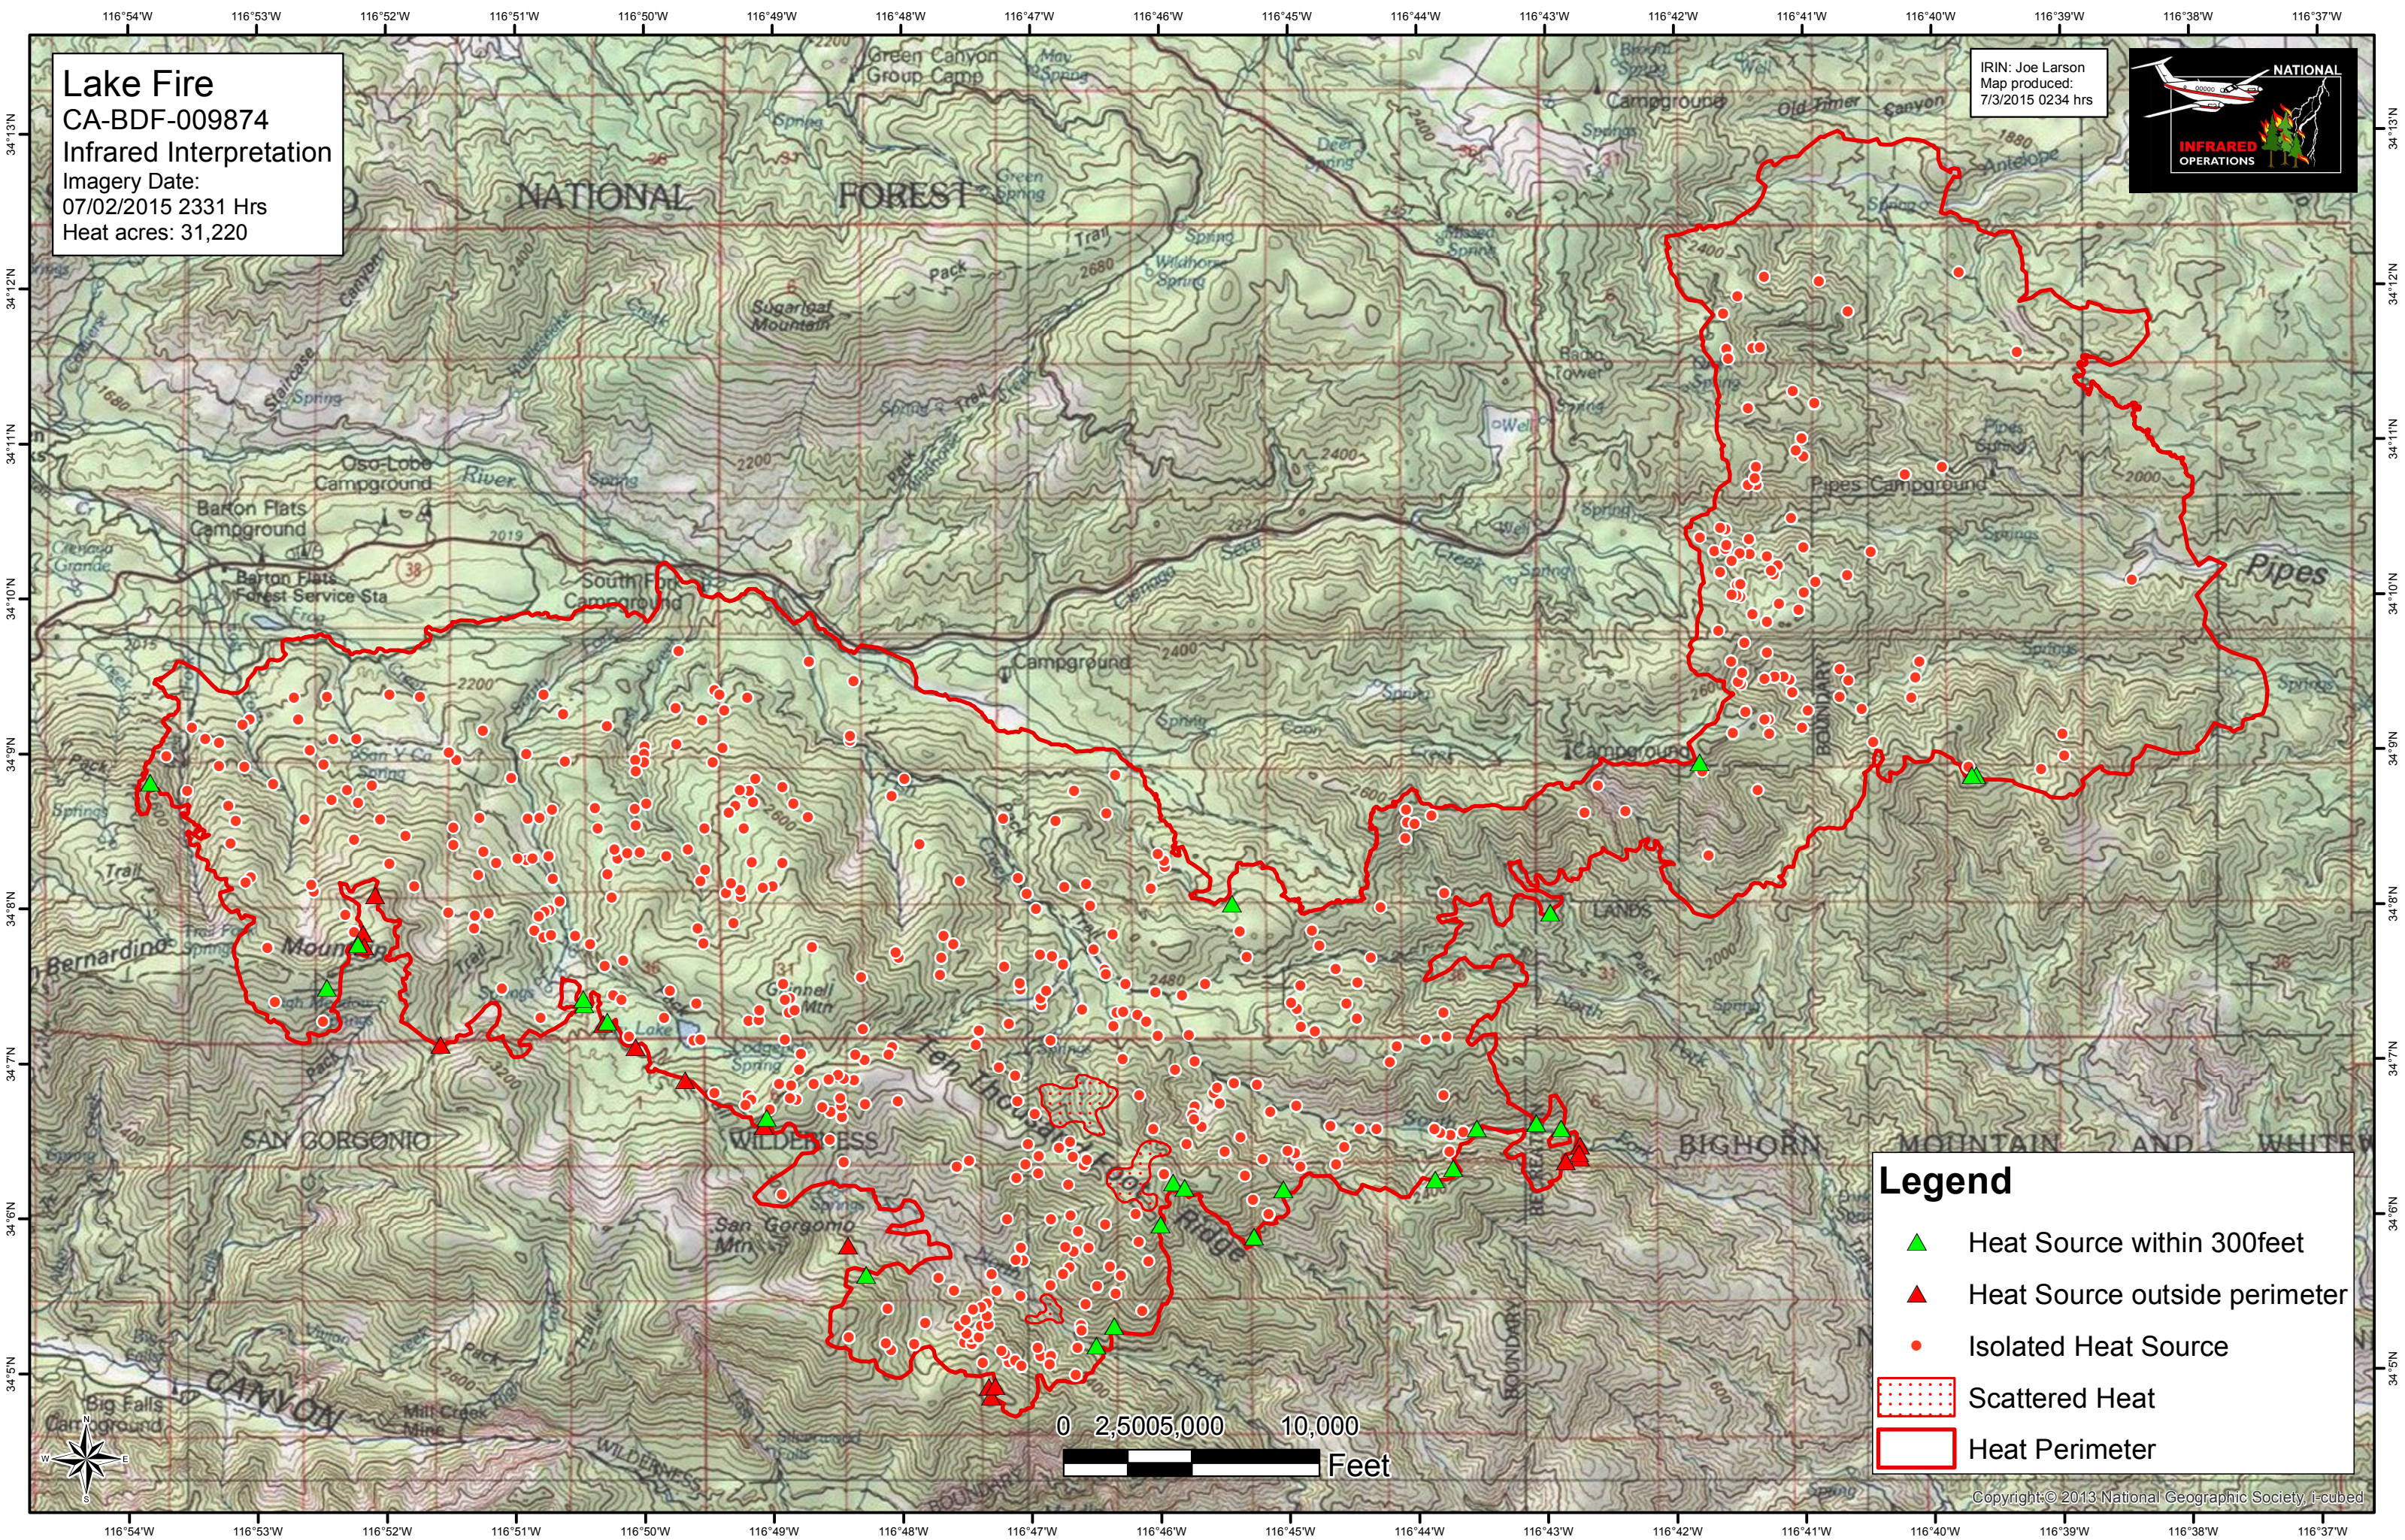

**Lake Fire**  
CA-BDF-009874  
Infrared Interpretation  
Imagery Date:  
07/02/2015 2331 Hrs  
Heat acres: 31,220

IRIN: Joe Larson  
Map produced:  
7/3/2015 0234 hrs

**Legend**

- ▲ Heat Source within 300feet
- ▲ Heat Source outside perimeter
- Isolated Heat Source
- Scattered Heat
- Heat Perimeter