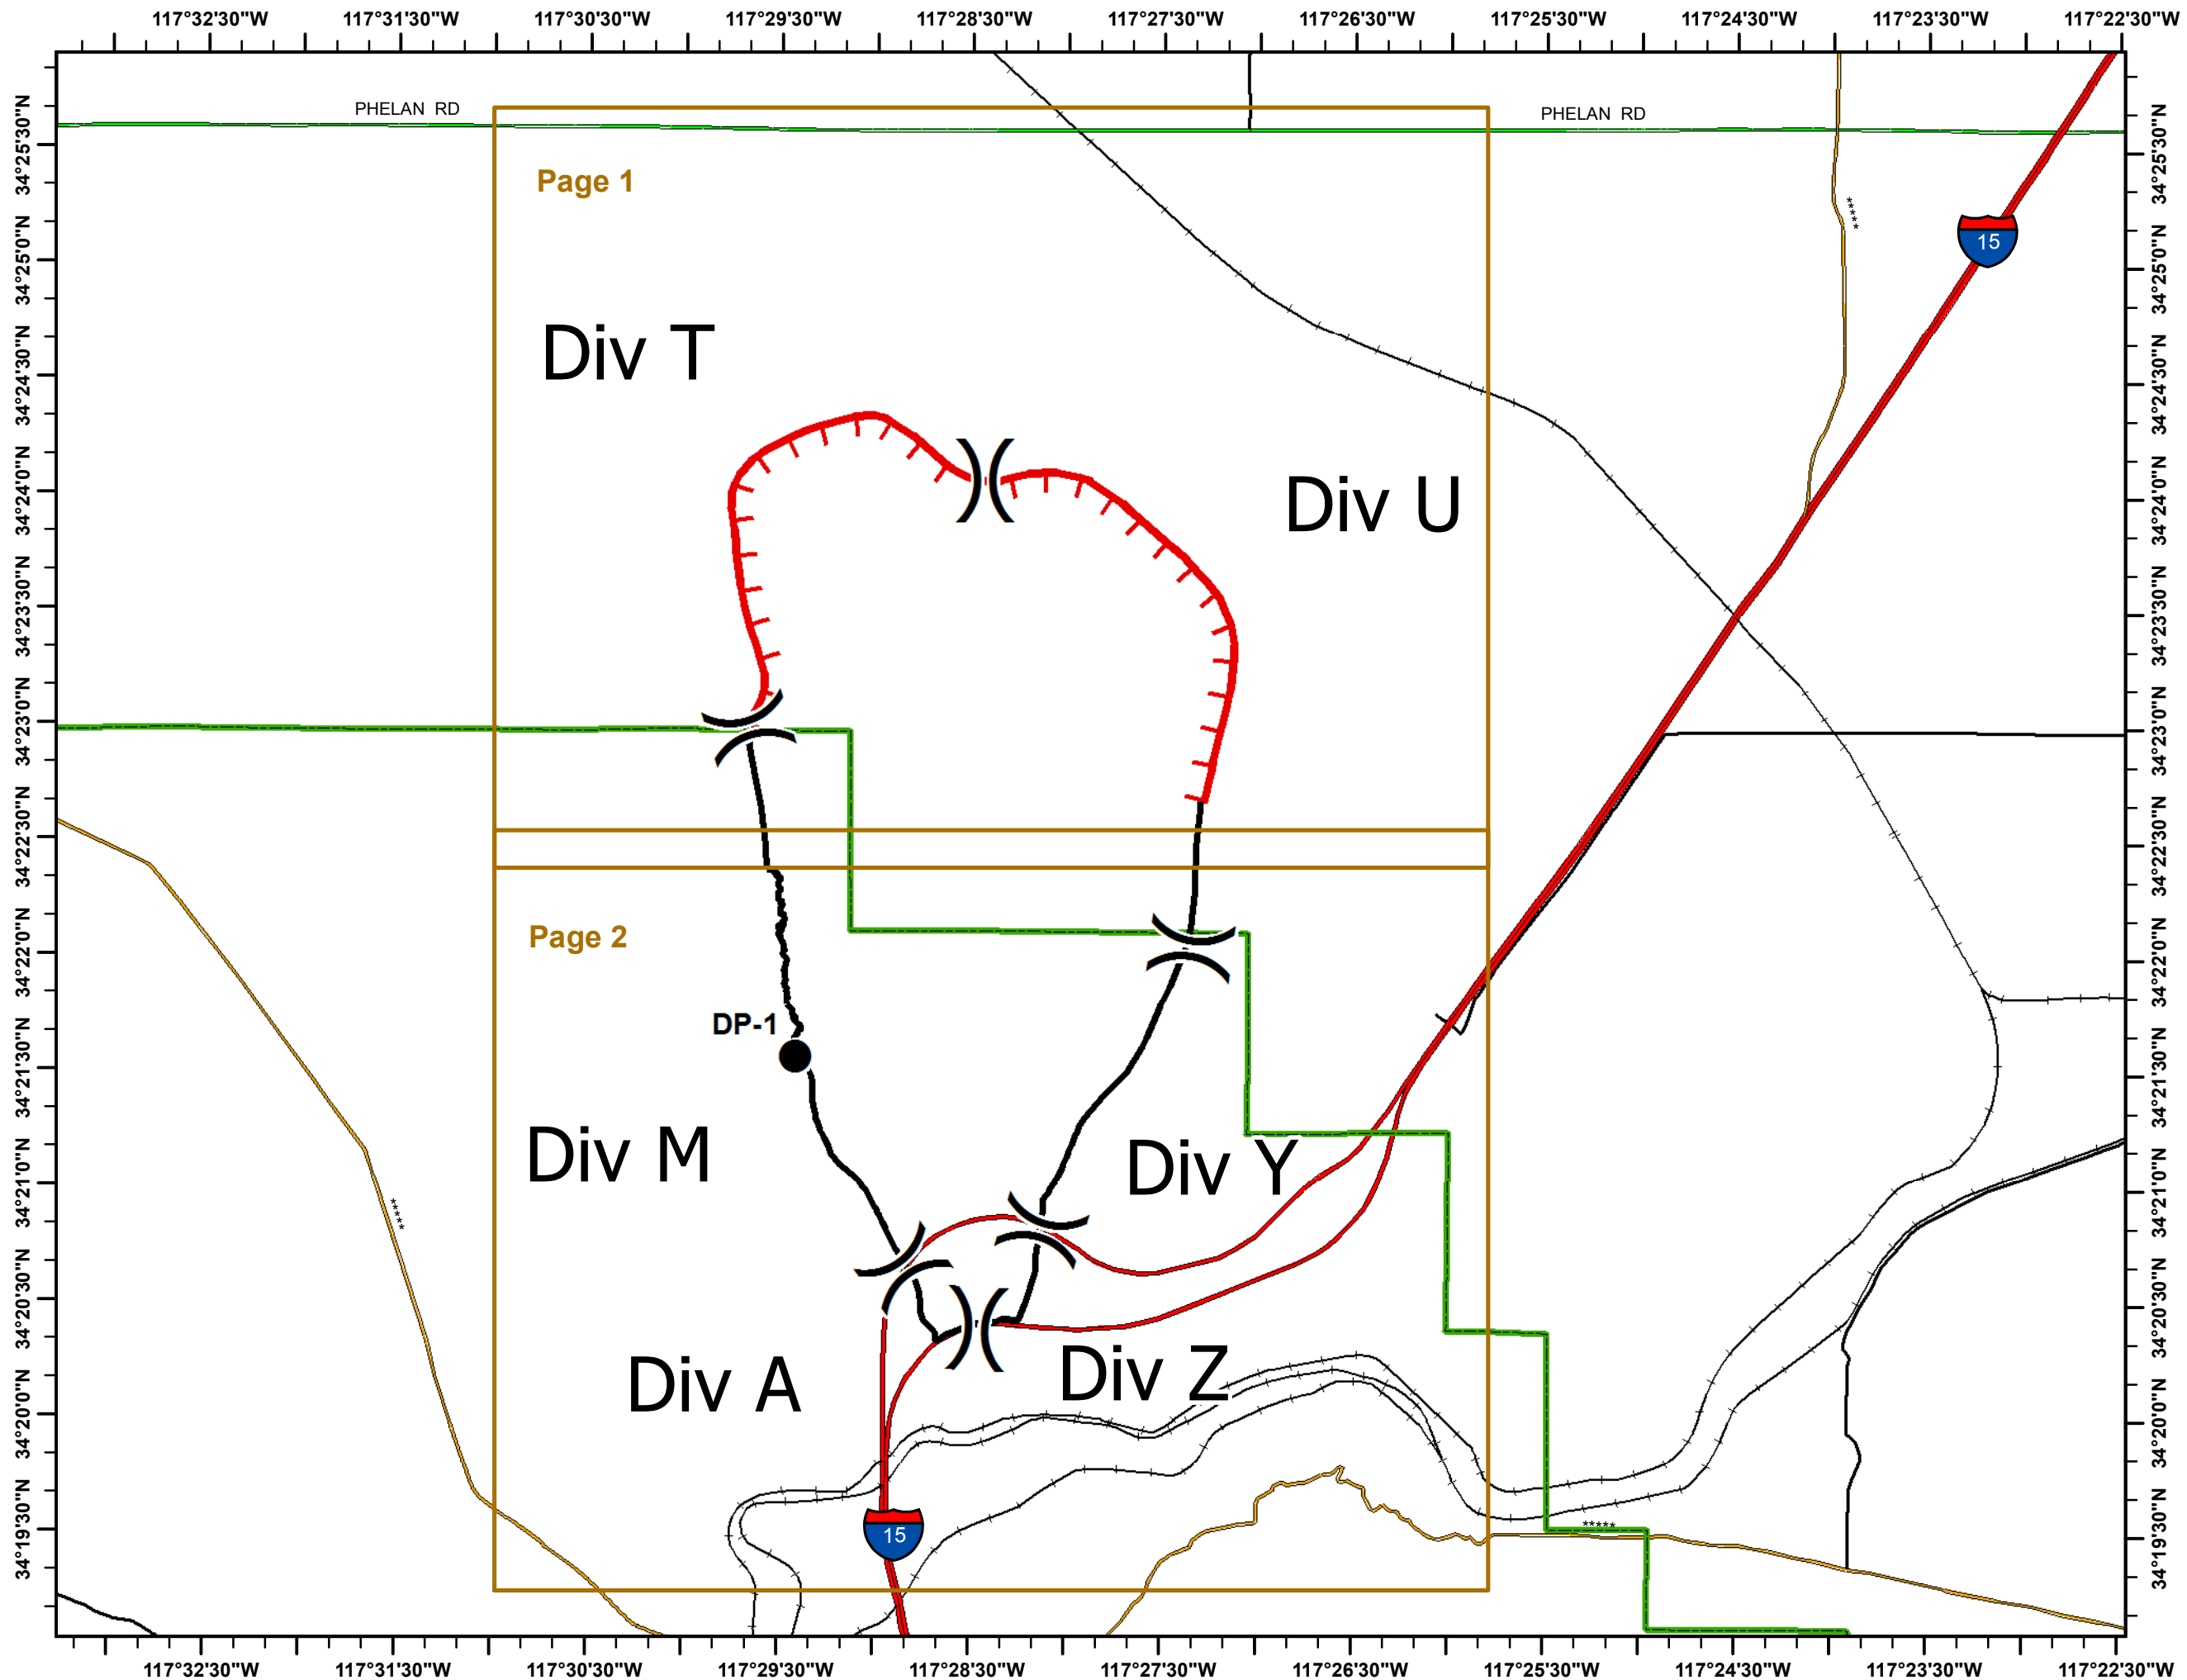

NORTH FIRE

Incident Action Plan Map

Index

CA-BDF-009001

July 19, 2015

Day Shift

Legend

- Division
- Drop Point
- Completed Line
- Uncontrolled Fire Edge

Miles

LACo GISS E. Lamas

NORTH FIRE

Incident Action Plan Map

CA-BDF-009001

July 19, 2015

Day Shift

Page 1 of 2

Legend

- Division
- Drop Point
- Completed Line
- Uncontrolled Fire Edge

0.25 0 0.25 0.5
Miles

LACo GISS E. Lamas

NORTH FIRE

Incident Action Plan Map

CA-BDF-009001

July 19, 2015

Day Shift

Page 2 of 2

Legend

- Division
- Drop Point
- Completed Line
- Uncontrolled Fire Edge

Miles
0.25 0 0.25 0.5

LACo GISS E. Lamas