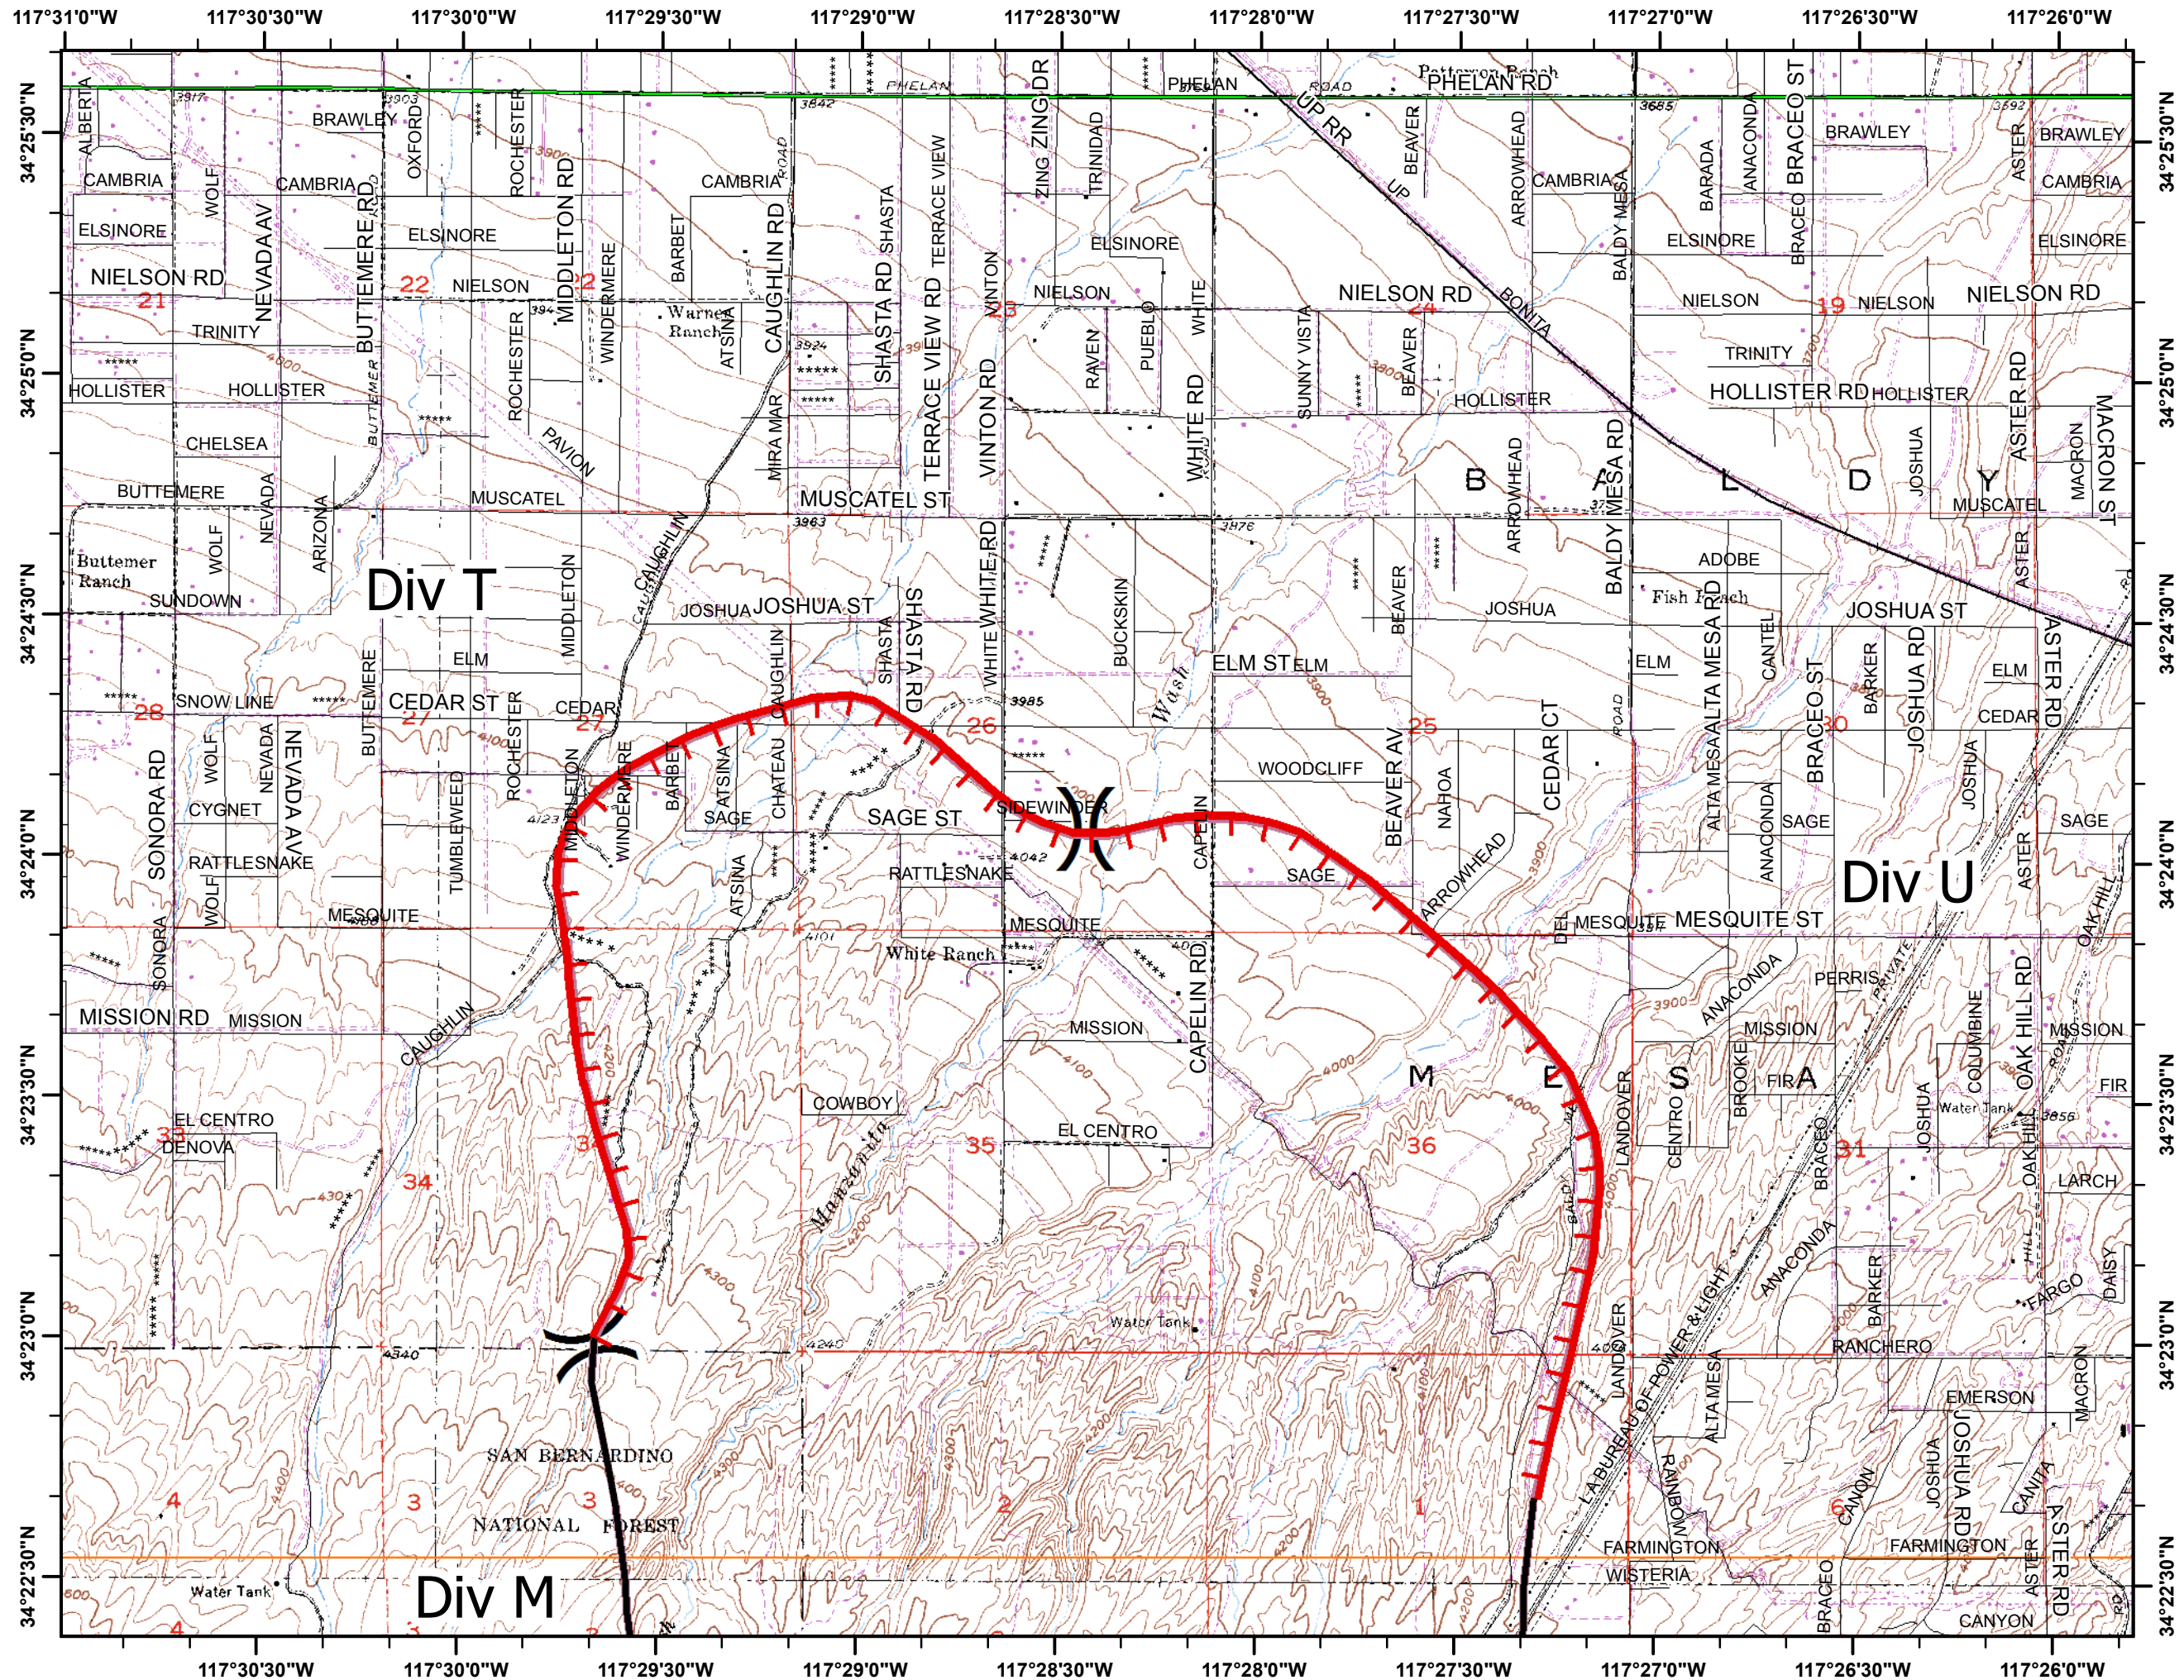

NORTH FIRE

Incident Action Plan Map

Index

CA-BDF-009001

July 19, 2015

Day Shift

Legend

- Division
- Drop Point
- Completed Line
- Uncontrolled Fire Edge

Miles

LACo GISS E. Lamas

NORTH FIRE

Incident Action Plan Map

CA-BDF-009001

July 19, 2015

Day Shift

Page 1 of 2

Legend

- Division
- Drop Point
- Completed Line
- Uncontrolled Fire Edge

0.25 0 0.25 0.5
Miles

LACo GISS E. Lamas

NORTH FIRE

Incident Action Plan Map

CA-BDF-009001

July 19, 2015

Day Shift

Page 2 of 2

Legend

- Division
- Drop Point
- Completed Line
- Uncontrolled Fire Edge

Miles
0.25 0 0.25 0.5

LACo GISS E. Lamas