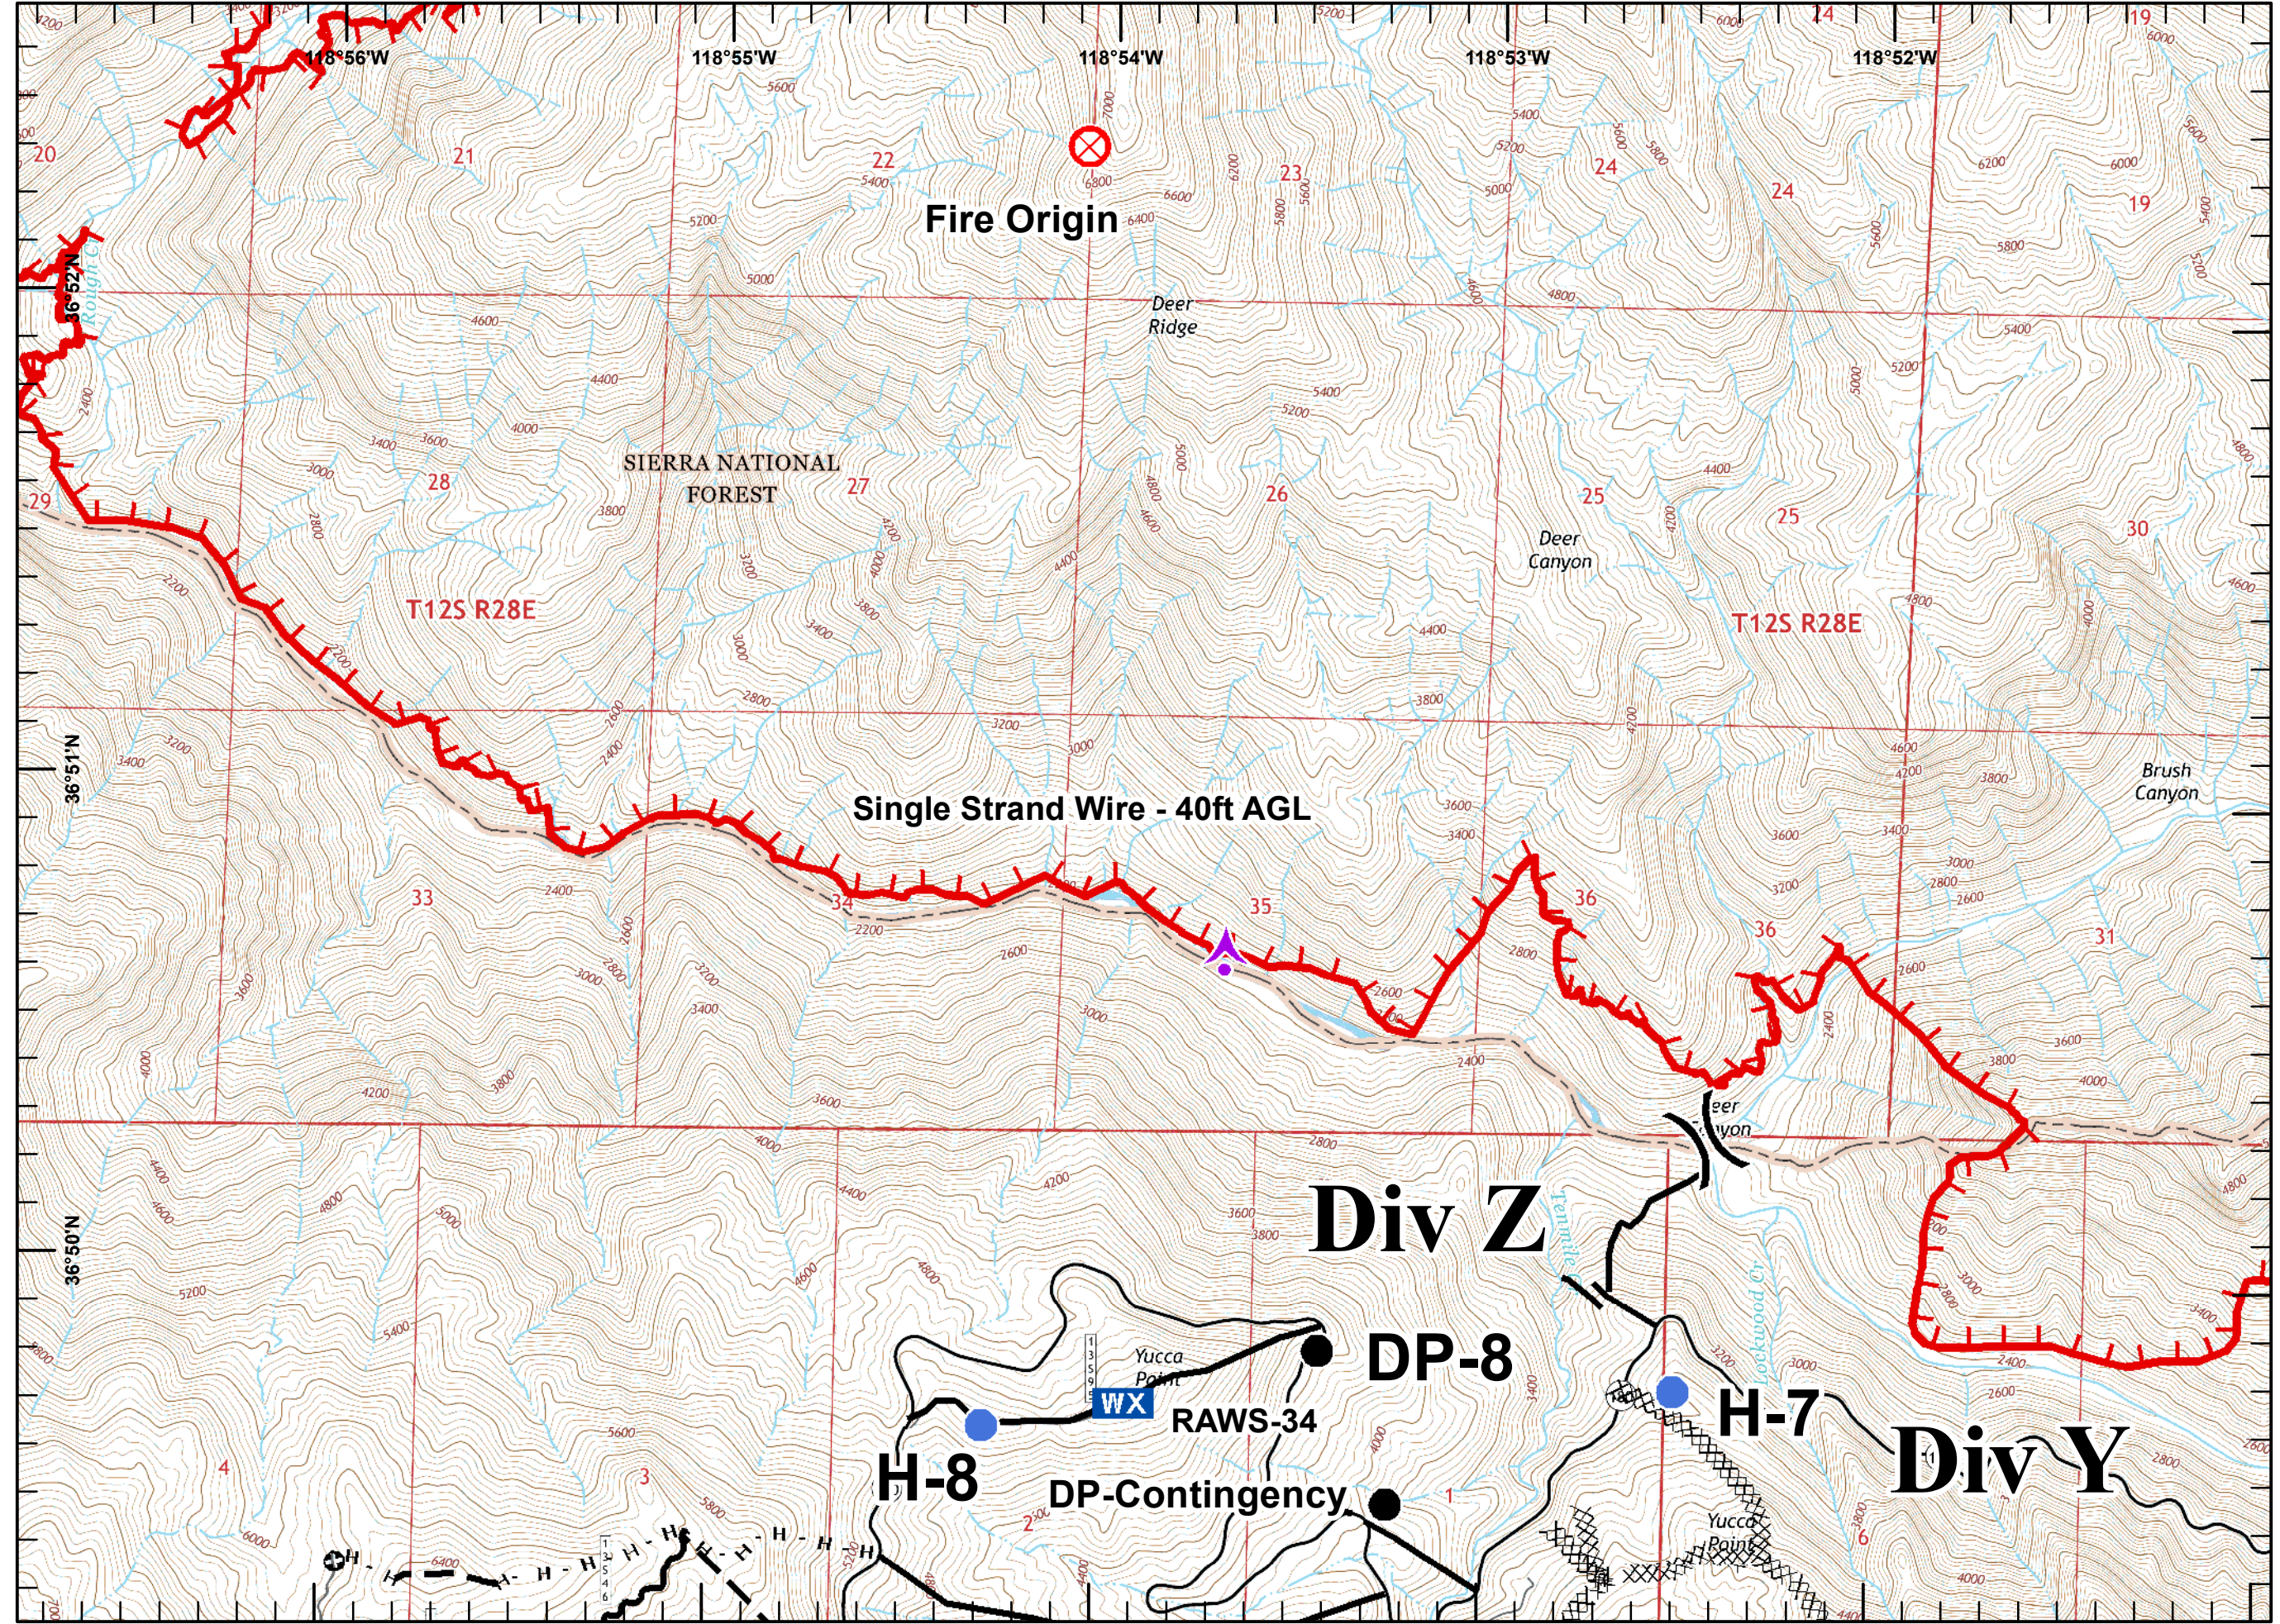

- Legend**
-  Division
 -  Camp
 -  Helispot
 -  Safety Zone
 -  Sling Site
 -  Spot Fire
 -  Uncontrolled Fire Edge
 -  Completed Dozer Line
 -  Active Burnout
 -  Other

- Legend**
-  Division
 -  Branch
 -  Helispot
 -  Uncontrolled Fire Edge
 -  Other

- Legend**
- Division
 - Branch
 - Helispot
 - Other
 - Uncontrolled Fire Edge
 - Completed Line
 - Planned Fire Line
 - Other

- Legend**
-  Division
 -  Aerial Hazard
 -  Drop Point
 -  Fire Origin
 -  Helispot
 -  Mobile Weather Unit
 -  Uncontrolled Fire Edge
 -  Completed Dozer Line
 -  Completed Line
 -  Hand Line
 -  Planned Fire Line
 -  Other

Legend
Uncontrolled Fire Edge

- Legend**
-  Division
 -  Drop Point
 -  Hand Line
 -  Planned Fire Line
 -  Other

- Legend**
- Drop Point
 - Helispot
 - ▣ Incident Command Post
 - WX Mobile Weather Unit
 - W Water Source
 - ▬ Uncontrolled Fire Edge
 - XXXX Completed Dozer Line
 - ▬ Completed Line
 - H · Hand Line
 - R · Road as Completed Line
 - ▬ Planned Fire Line
 - ⊕ Other

Legend