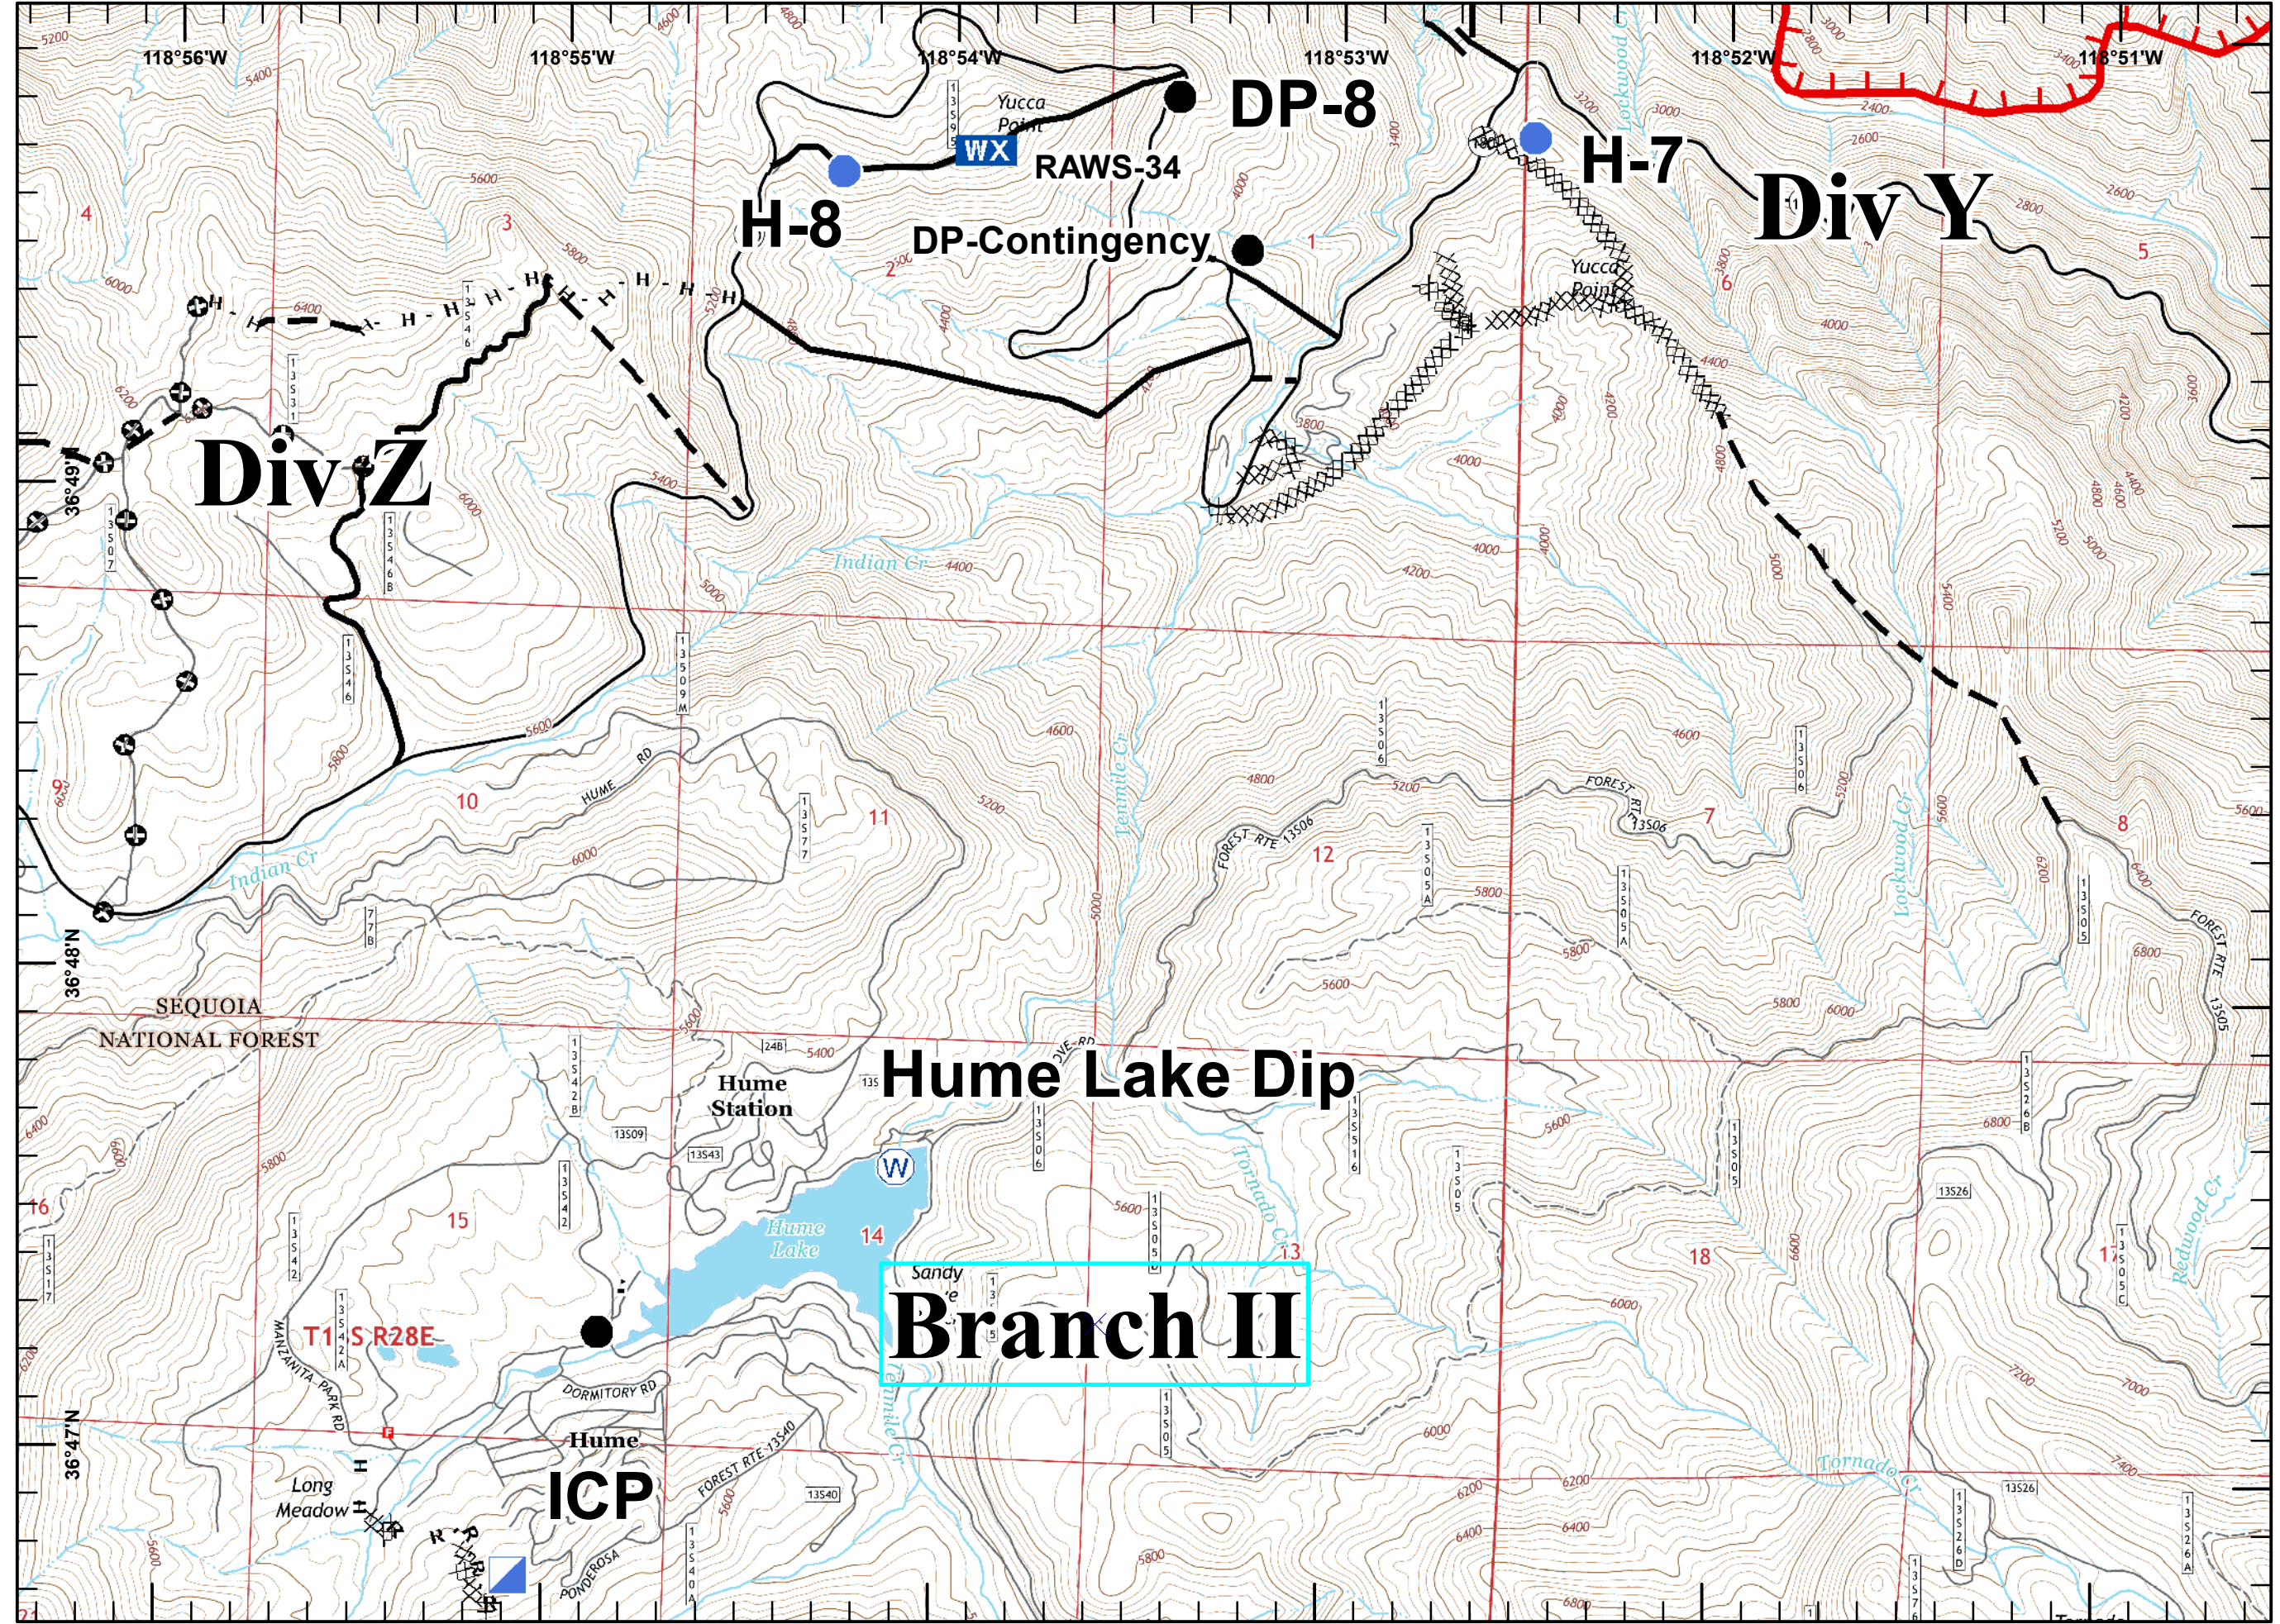

Rough Fire
CA-SNF-001746
August 16, 2015 2230

- Legend**
-  Division
 -  Drop Point
 -  Helispot
 -  Lookout
 -  Mobile Weather Unit
 -  Sling Site
 -  Spot Fire
 -  Uncontrolled Fire Edge
 -  Completed Dozer Line
 -  Completed Line
 -  Active Burnout
 -  Other

- Legend**
-  Division
 -  Camp
 -  Helispot
 -  Safety Zone
 -  Sling Site
 -  Spot Fire
 -  Uncontrolled Fire Edge
 -  Completed Dozer Line
 -  Active Burnout
 -  Other

- Legend**
-  Division
 -  Branch
 -  Helispot
 -  Uncontrolled Fire Edge
 -  Other

- Legend**
- Division
 - Branch
 - Helispot
 - Other
 - Uncontrolled Fire Edge
 - Completed Line
 - Planned Fire Line
 - Other

- Legend**
-  Division
 -  Aerial Hazard
 -  Drop Point
 -  Fire Origin
 -  Helispot
 -  Mobile Weather Unit
 -  Uncontrolled Fire Edge
 -  Completed Dozer Line
 -  Completed Line
 -  Hand Line
 -  Planned Fire Line
 -  Other

Legend
Uncontrolled Fire Edge

- Legend**
-  Division
 -  Drop Point
 -  Hand Line
 -  Planned Fire Line
 -  Other

- Legend**
- Drop Point
 - Helispot
 - ▣ Incident Command Post
 - WX Mobile Weather Unit
 - W Water Source
 - ▬ Uncontrolled Fire Edge
 - XXXX Completed Dozer Line
 - ▬ Completed Line
 - H · Hand Line
 - R · Road as Completed Line
 - ▬ Planned Fire Line
 - ⊕ Other