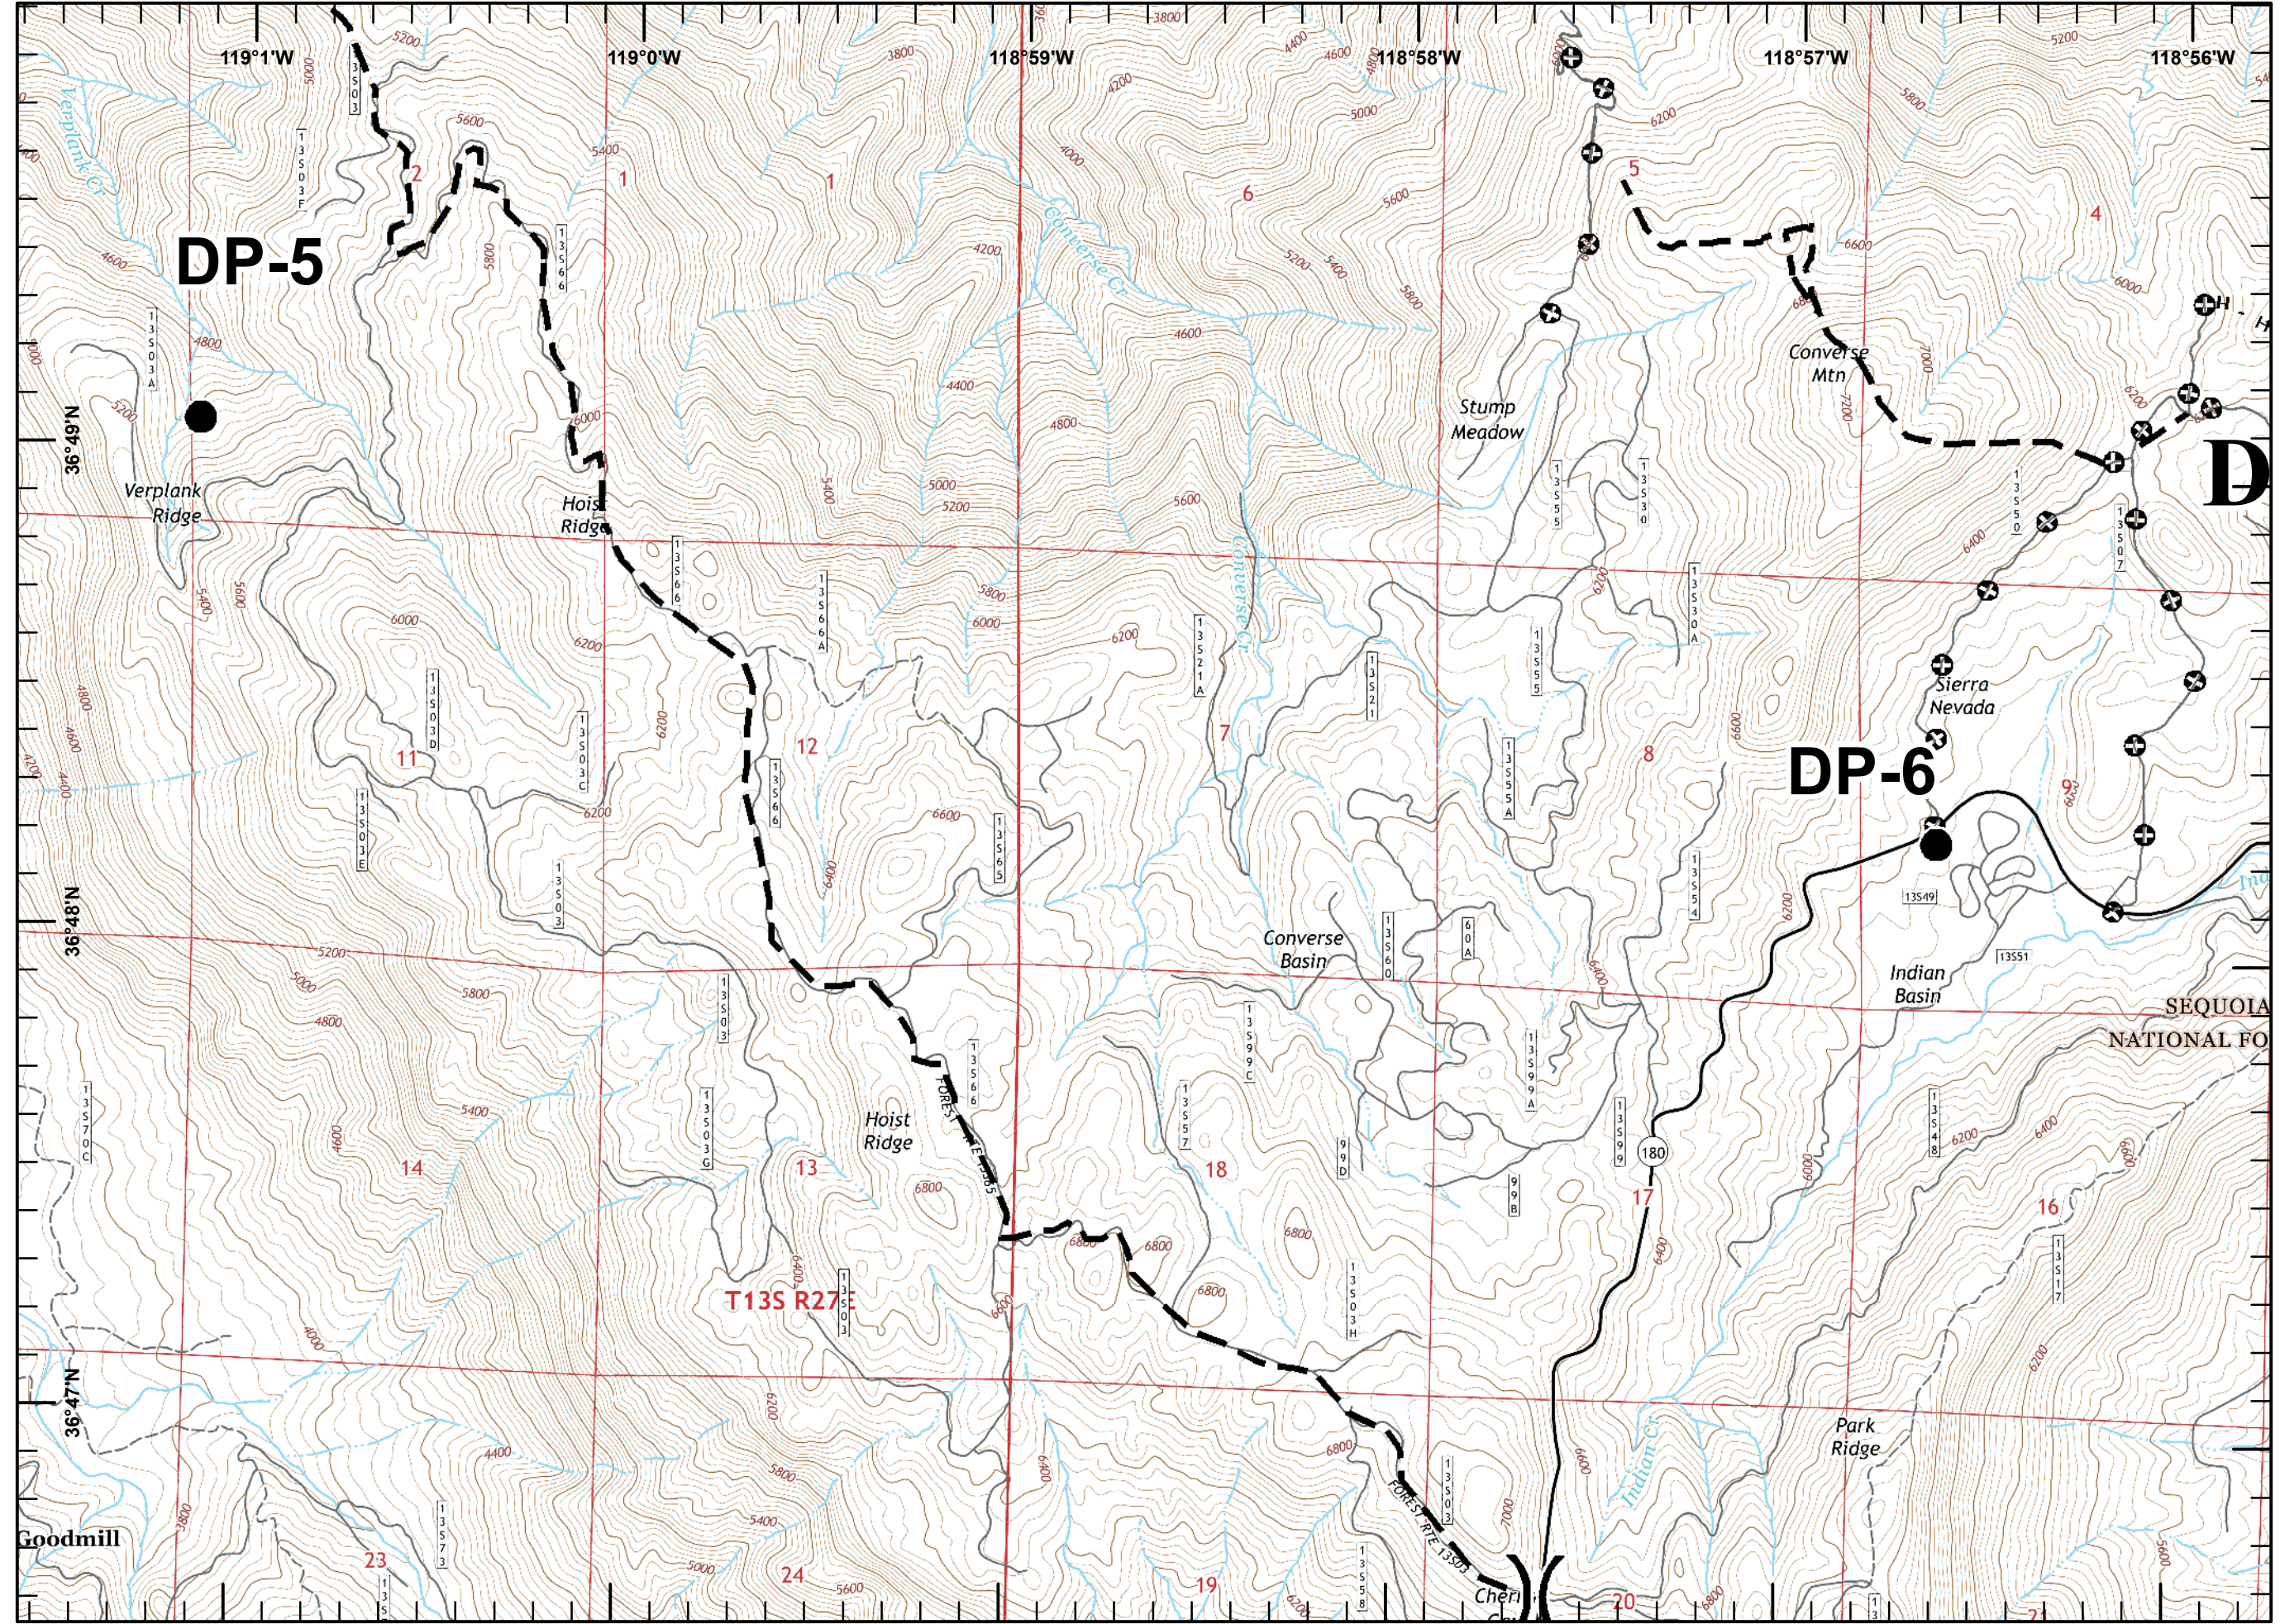

Rough Fire
CA-SNF-001746
August 16, 2015 2230

- Legend**
-  Division
 -  Drop Point
 -  Helispot
 -  Lookout
 -  Mobile Weather Unit
 -  Sling Site
 -  Spot Fire
 -  Uncontrolled Fire Edge
 -  Completed Dozer Line
 -  Completed Line
 -  Active Burnout
 -  Other

- Legend**
- Division
 - Branch
 - Helispot
 - Other
 - Uncontrolled Fire Edge
 - Completed Line
 - Planned Fire Line
 - Other

- Legend**
-  Division
 -  Aerial Hazard
 -  Drop Point
 -  Fire Origin
 -  Helispot
 -  Mobile Weather Unit
 -  Uncontrolled Fire Edge
 -  Completed Dozer Line
 -  Completed Line
 -  Hand Line
 -  Planned Fire Line
 -  Other

Legend
Uncontrolled Fire Edge

- Legend**
-  Division
 -  Drop Point
 -  Hand Line
 -  Planned Fire Line
 -  Other

- Legend**
- Drop Point
 - Helispot
 - ▣ Incident Command Post
 - WX Mobile Weather Unit
 - W Water Source
 - ▬ Uncontrolled Fire Edge
 - XXXX Completed Dozer Line
 - ▬ Completed Line
 - H · Hand Line
 - R · Road as Completed Line
 - ▬ Planned Fire Line
 - ⊕ Other

Legend