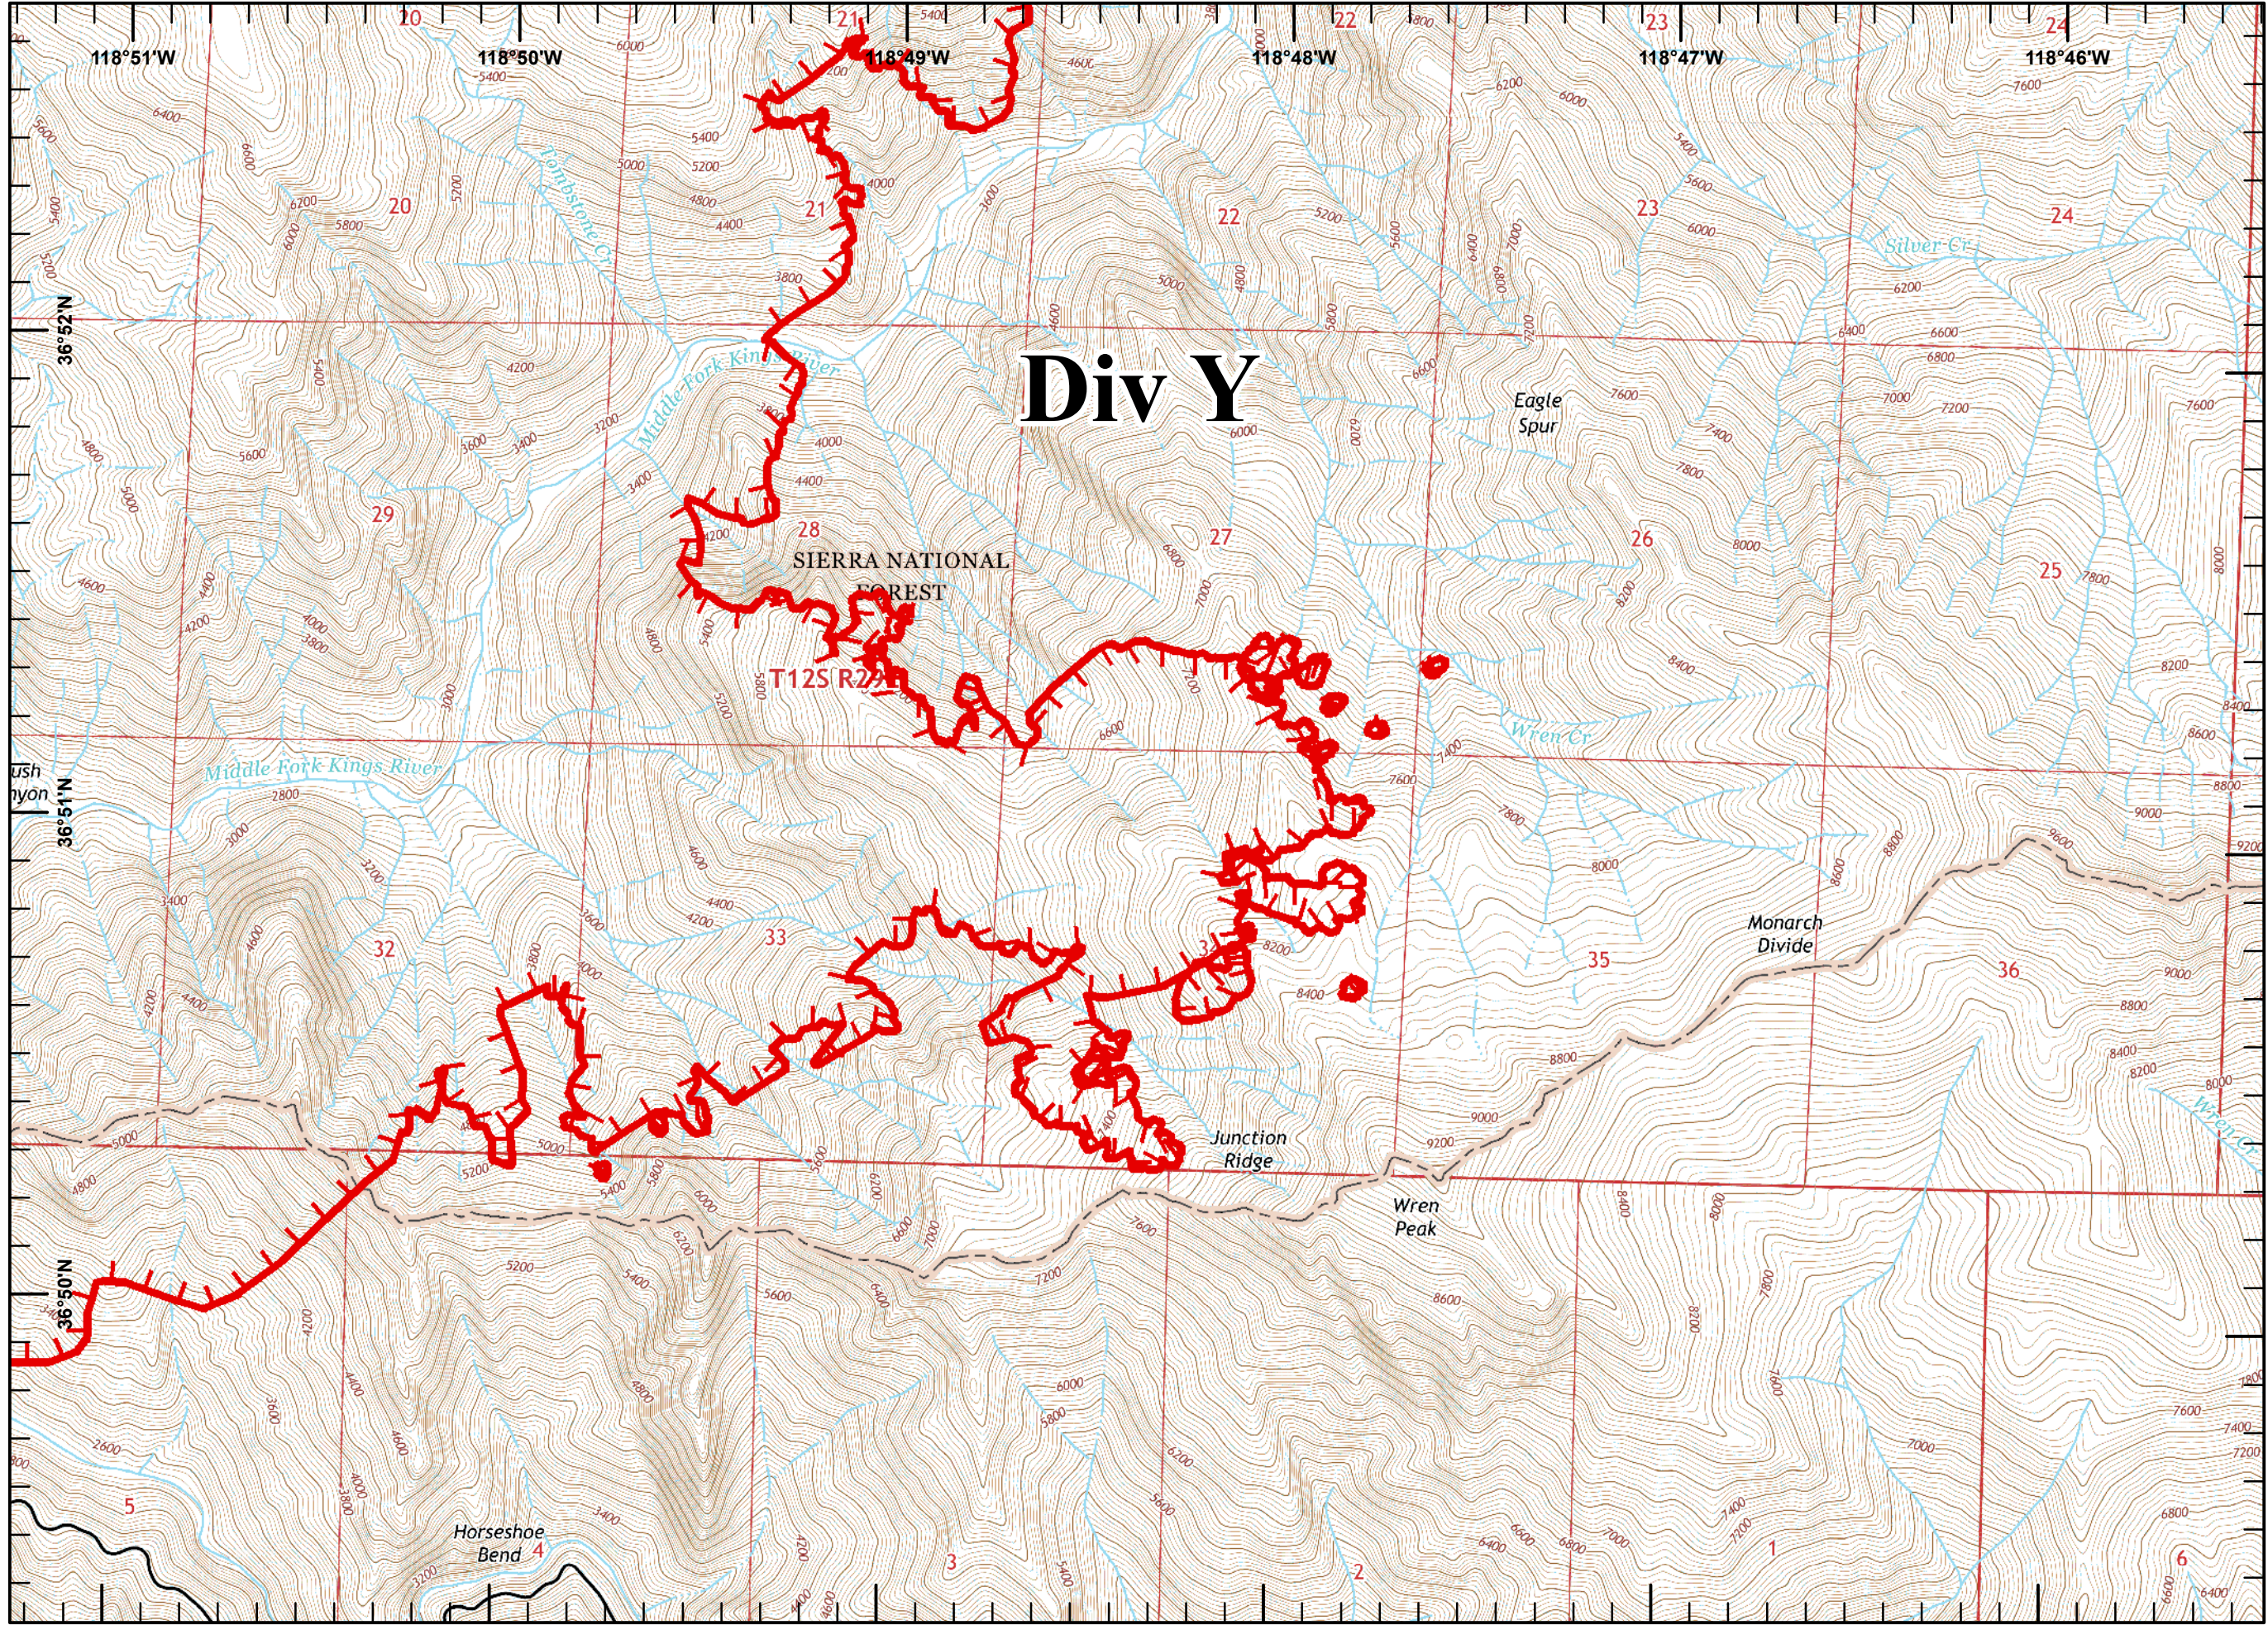

- Legend**
-  Division
 -  Camp
 -  Helispot
 -  Safety Zone
 -  Sling Site
 -  Spot Fire
 -  Uncontrolled Fire Edge
 -  Completed Dozer Line
 -  Active Burnout
 -  Other

- Legend**
-  Division
 -  Branch
 -  Helispot
 -  Uncontrolled Fire Edge
 -  Other

- Legend**
- Division
 - Branch
 - Helispot
 - Other
 - Uncontrolled Fire Edge
 - Completed Line
 - Planned Fire Line
 - Other

- Legend**
-  Division
 -  Aerial Hazard
 -  Drop Point
 -  Fire Origin
 -  Helispot
 -  Mobile Weather Unit
 -  Uncontrolled Fire Edge
 -  Completed Dozer Line
 -  Completed Line
 -  Hand Line
 -  Planned Fire Line
 -  Other

Legend
Uncontrolled Fire Edge

- Legend**
-  Division
 -  Drop Point
 -  Hand Line
 -  Planned Fire Line
 -  Other

- Legend**
- Drop Point
 - Helispot
 - ▣ Incident Command Post
 - WX Mobile Weather Unit
 - W Water Source
 - ▬ Uncontrolled Fire Edge
 - XXXX Completed Dozer Line
 - ▬ Completed Line
 - H · Hand Line
 - R · Road as Completed Line
 - ▬ Planned Fire Line
 - ⊕ Other

Legend