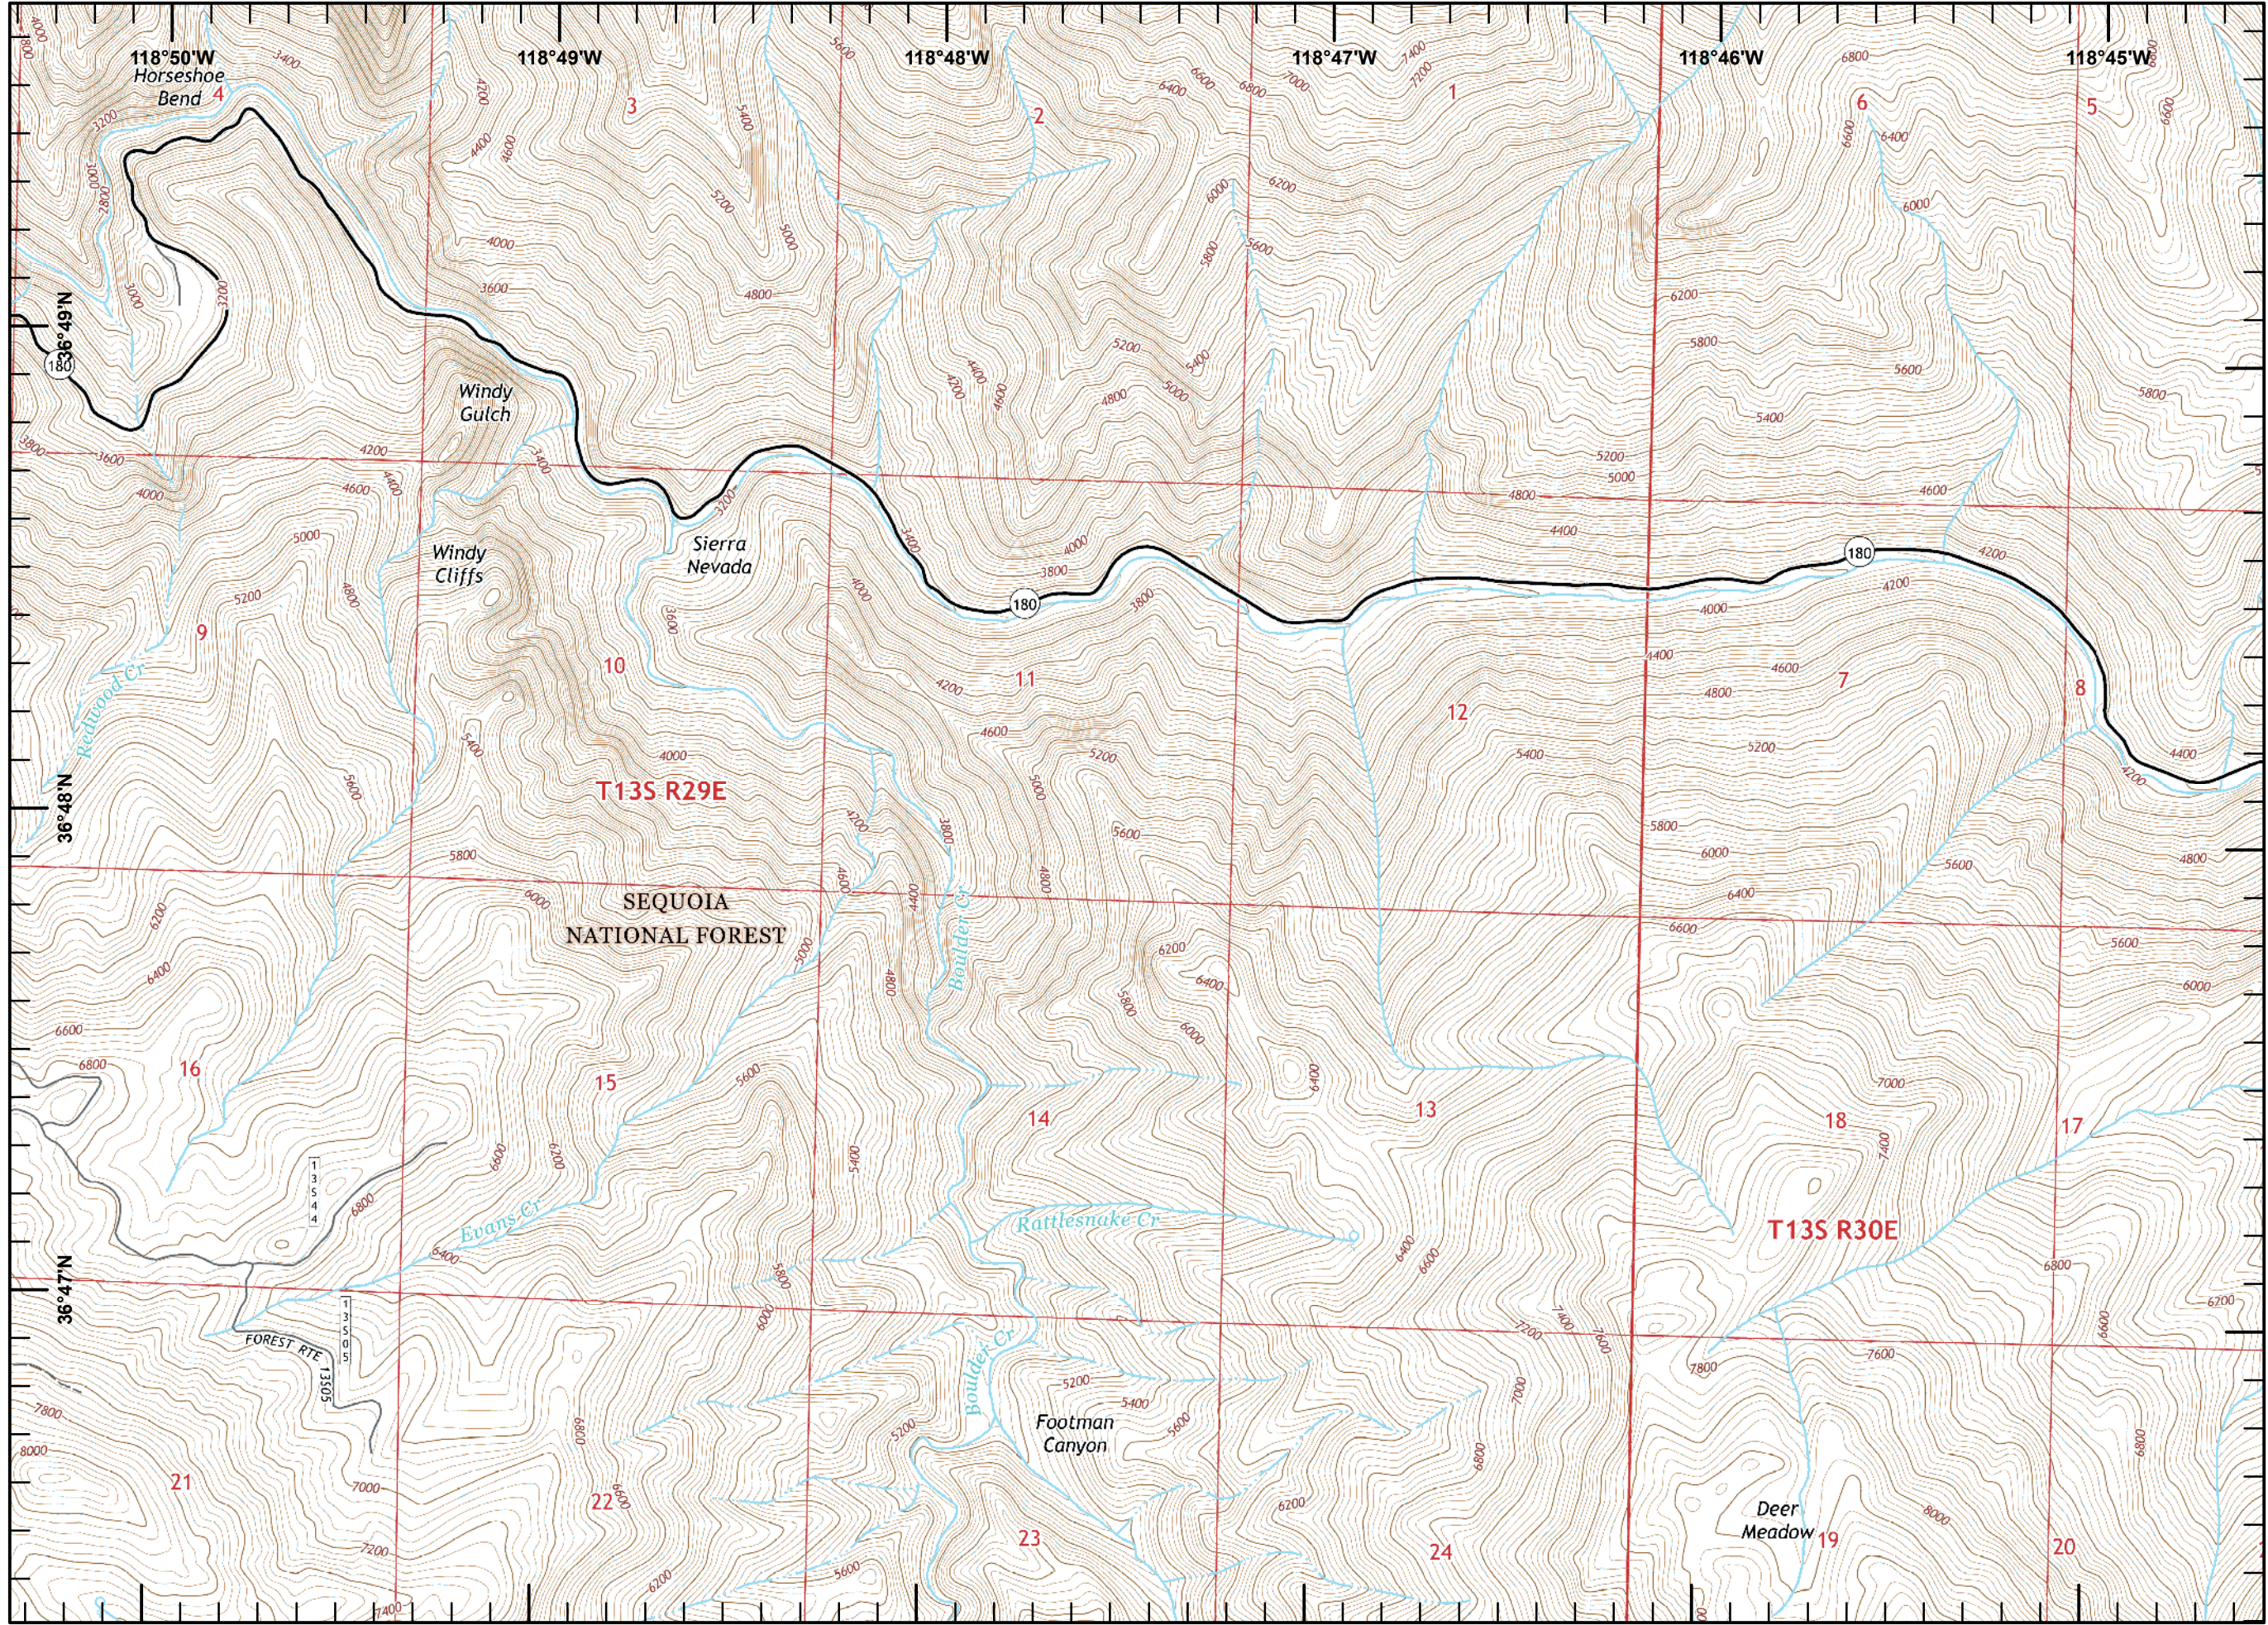

Rough Fire
CA-SNF-001746
August 16, 2015 2230

- Legend**
-  Division
 -  Drop Point
 -  Helispot
 -  Lookout
 -  Mobile Weather Unit
 -  Sling Site
 -  Spot Fire
 -  Uncontrolled Fire Edge
 -  Completed Dozer Line
 -  Completed Line
 -  Active Burnout
 -  Other

- Legend**
- Division
 - Branch
 - Helispot
 - Other
 - Uncontrolled Fire Edge
 - Completed Line
 - Planned Fire Line
 - Other

- Legend**
-  Division
 -  Aerial Hazard
 -  Drop Point
 -  Fire Origin
 -  Helispot
 -  Mobile Weather Unit
 -  Uncontrolled Fire Edge
 -  Completed Dozer Line
 -  Completed Line
 -  Hand Line
 -  Planned Fire Line
 -  Other

Legend
Uncontrolled Fire Edge

- Legend**
-  Division
 -  Drop Point
 -  Hand Line
 -  Planned Fire Line
 -  Other

- Legend**
- Drop Point
 - Helispot
 - ▣ Incident Command Post
 - WX Mobile Weather Unit
 - W Water Source
 - ▬ Uncontrolled Fire Edge
 - XXXX Completed Dozer Line
 - ▬ Completed Line
 - H · Hand Line
 - R · Road as Completed Line
 - ▬ Planned Fire Line
 - ⊕ Other

Legend