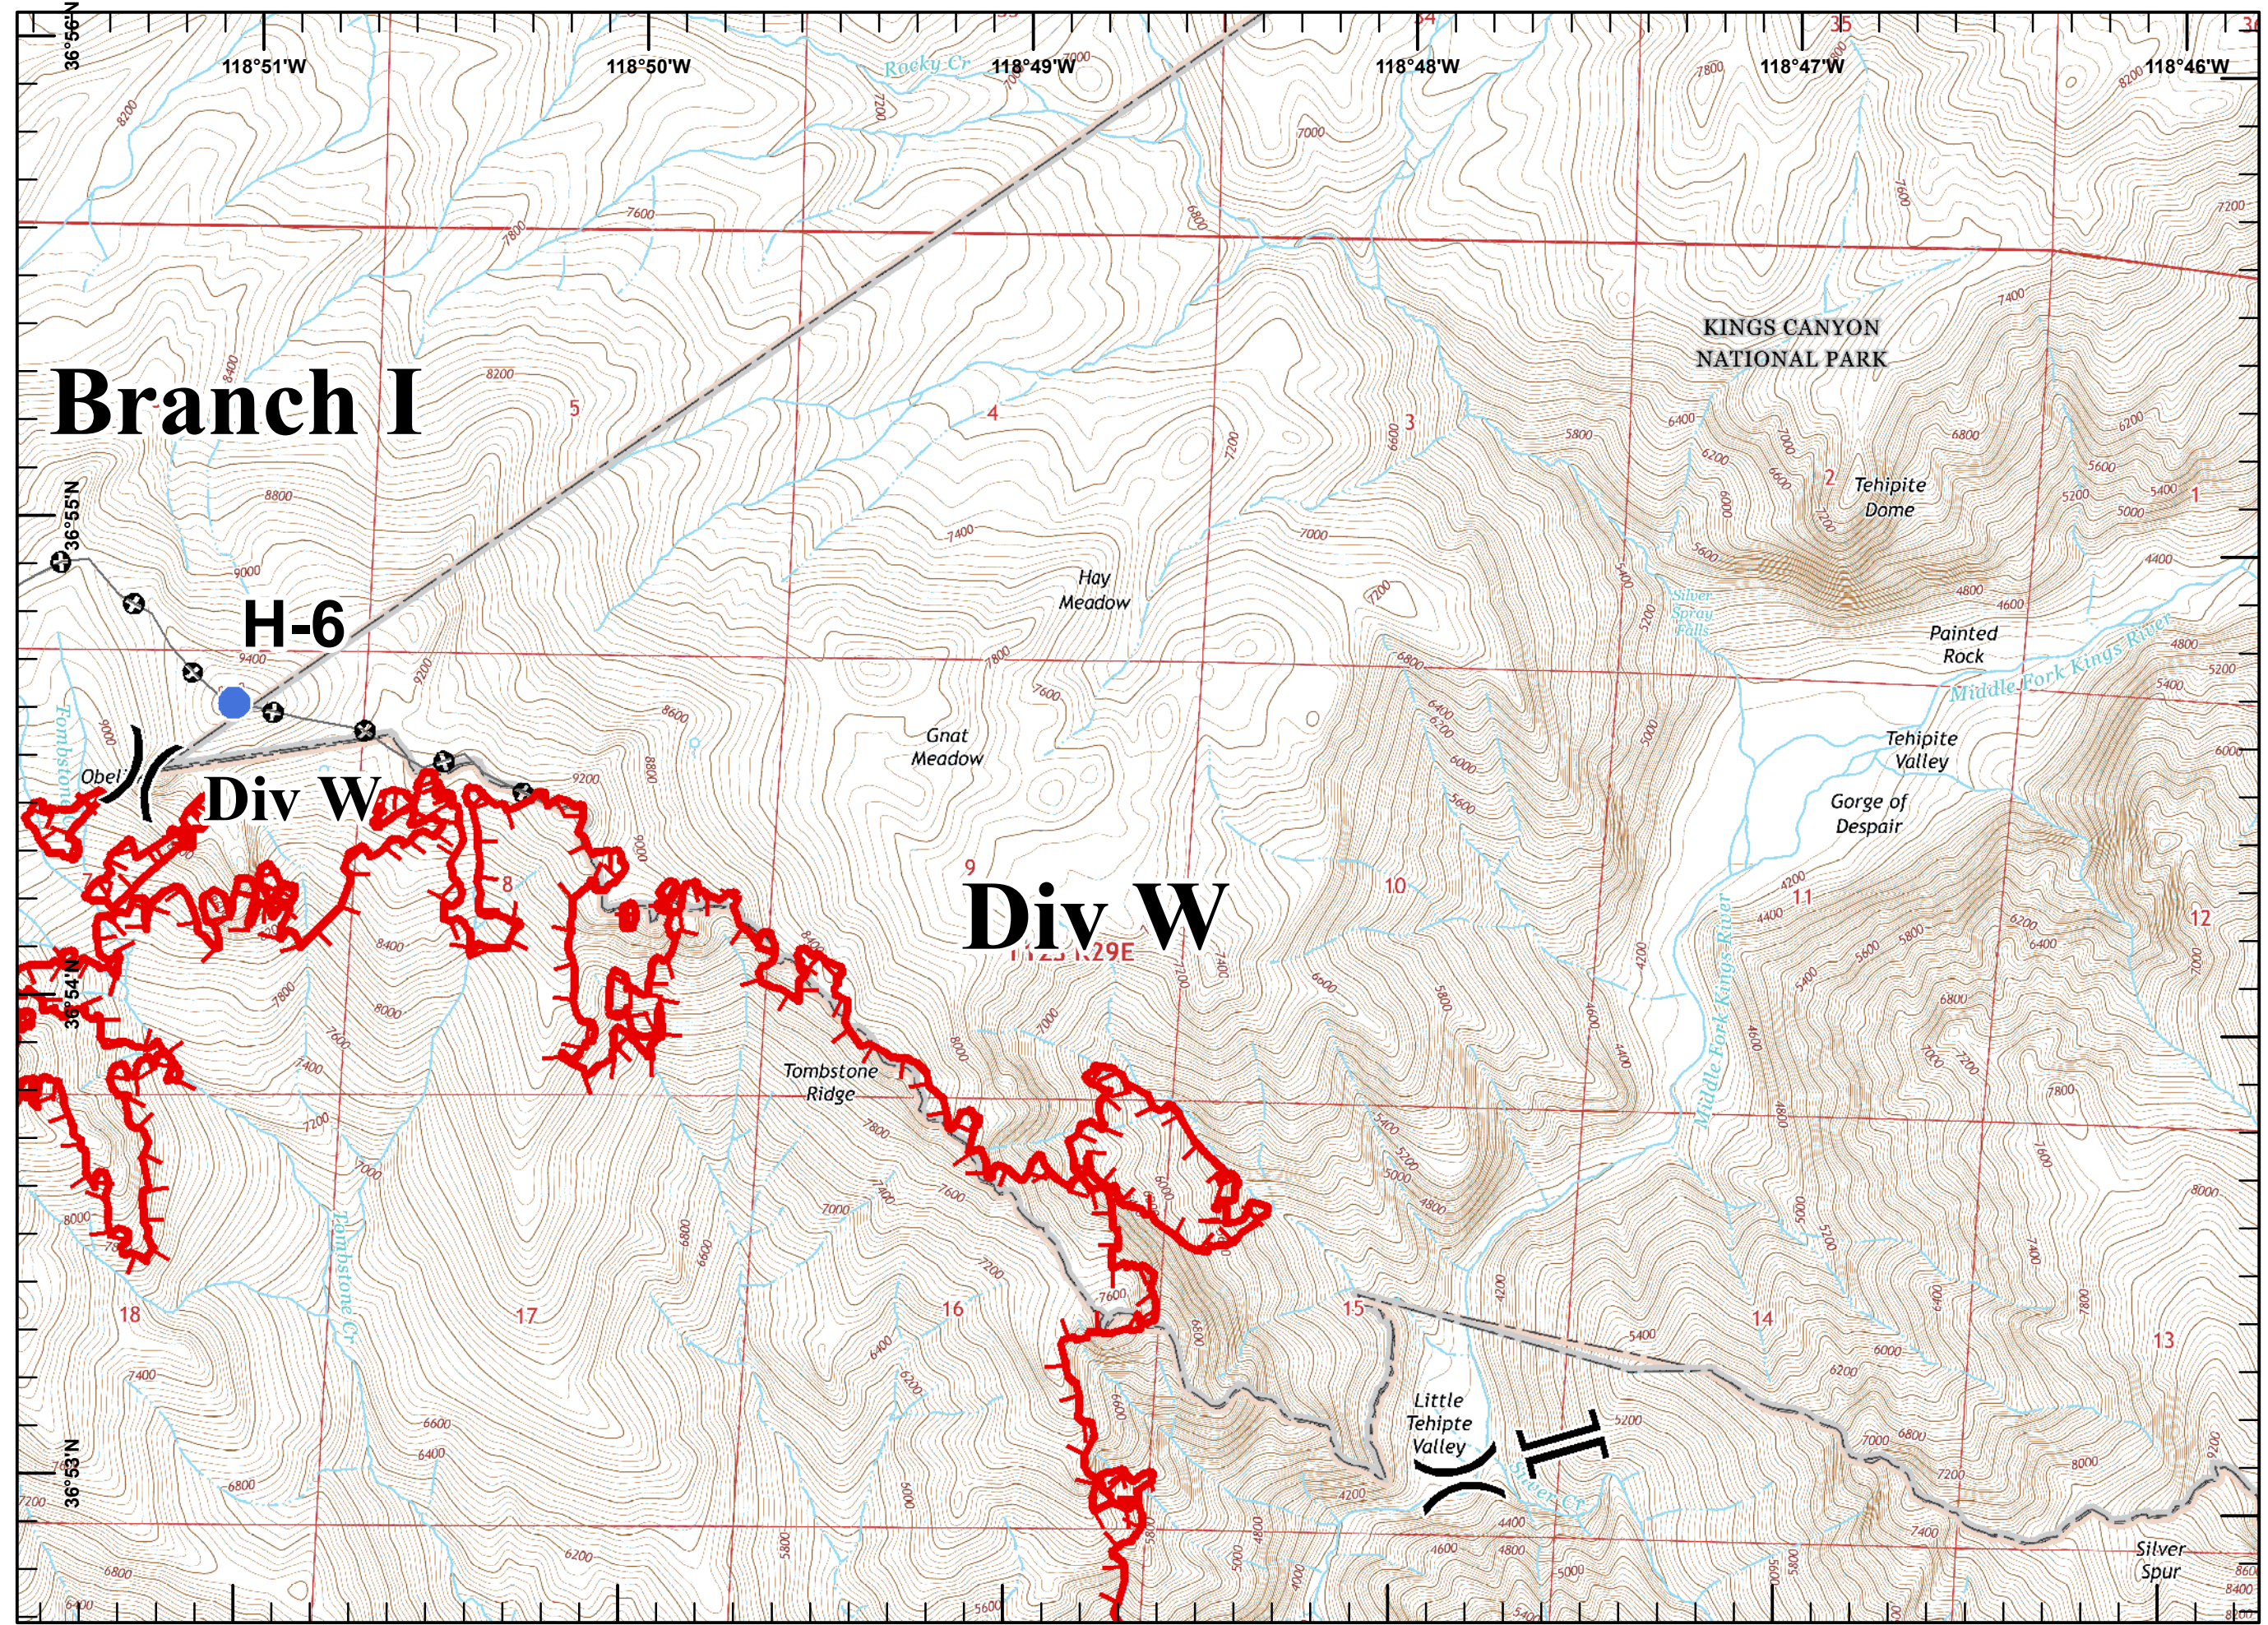

Rough Fire
CA-SNF-001746
August 16, 2015 2230

- Legend**
-  Division
 -  Drop Point
 -  Helispot
 -  Lookout
 -  Mobile Weather Unit
 -  Sling Site
 -  Spot Fire
 -  Uncontrolled Fire Edge
 -  Completed Dozer Line
 -  Completed Line
 -  Active Burnout
 -  Other

- Legend**
-  Division
 -  Camp
 -  Helispot
 -  Safety Zone
 -  Sling Site
 -  Spot Fire
 -  Uncontrolled Fire Edge
 -  Completed Dozer Line
 -  Active Burnout
 -  Other

- Legend**
-  Division
 -  Branch
 -  Helispot
 -  Uncontrolled Fire Edge
 -  Other

Legend
Uncontrolled Fire Edge

- Legend**
-  Division
 -  Drop Point
 -  Hand Line
 -  Planned Fire Line
 -  Other

- Legend**
- Drop Point
 - Helispot
 - ▣ Incident Command Post
 - WX Mobile Weather Unit
 - W Water Source
 - ▬ Uncontrolled Fire Edge
 - XXXX Completed Dozer Line
 - ▬ Completed Line
 - H · Hand Line
 - R · Road as Completed Line
 - ▬ Planned Fire Line
 - ⊕ Other

Legend