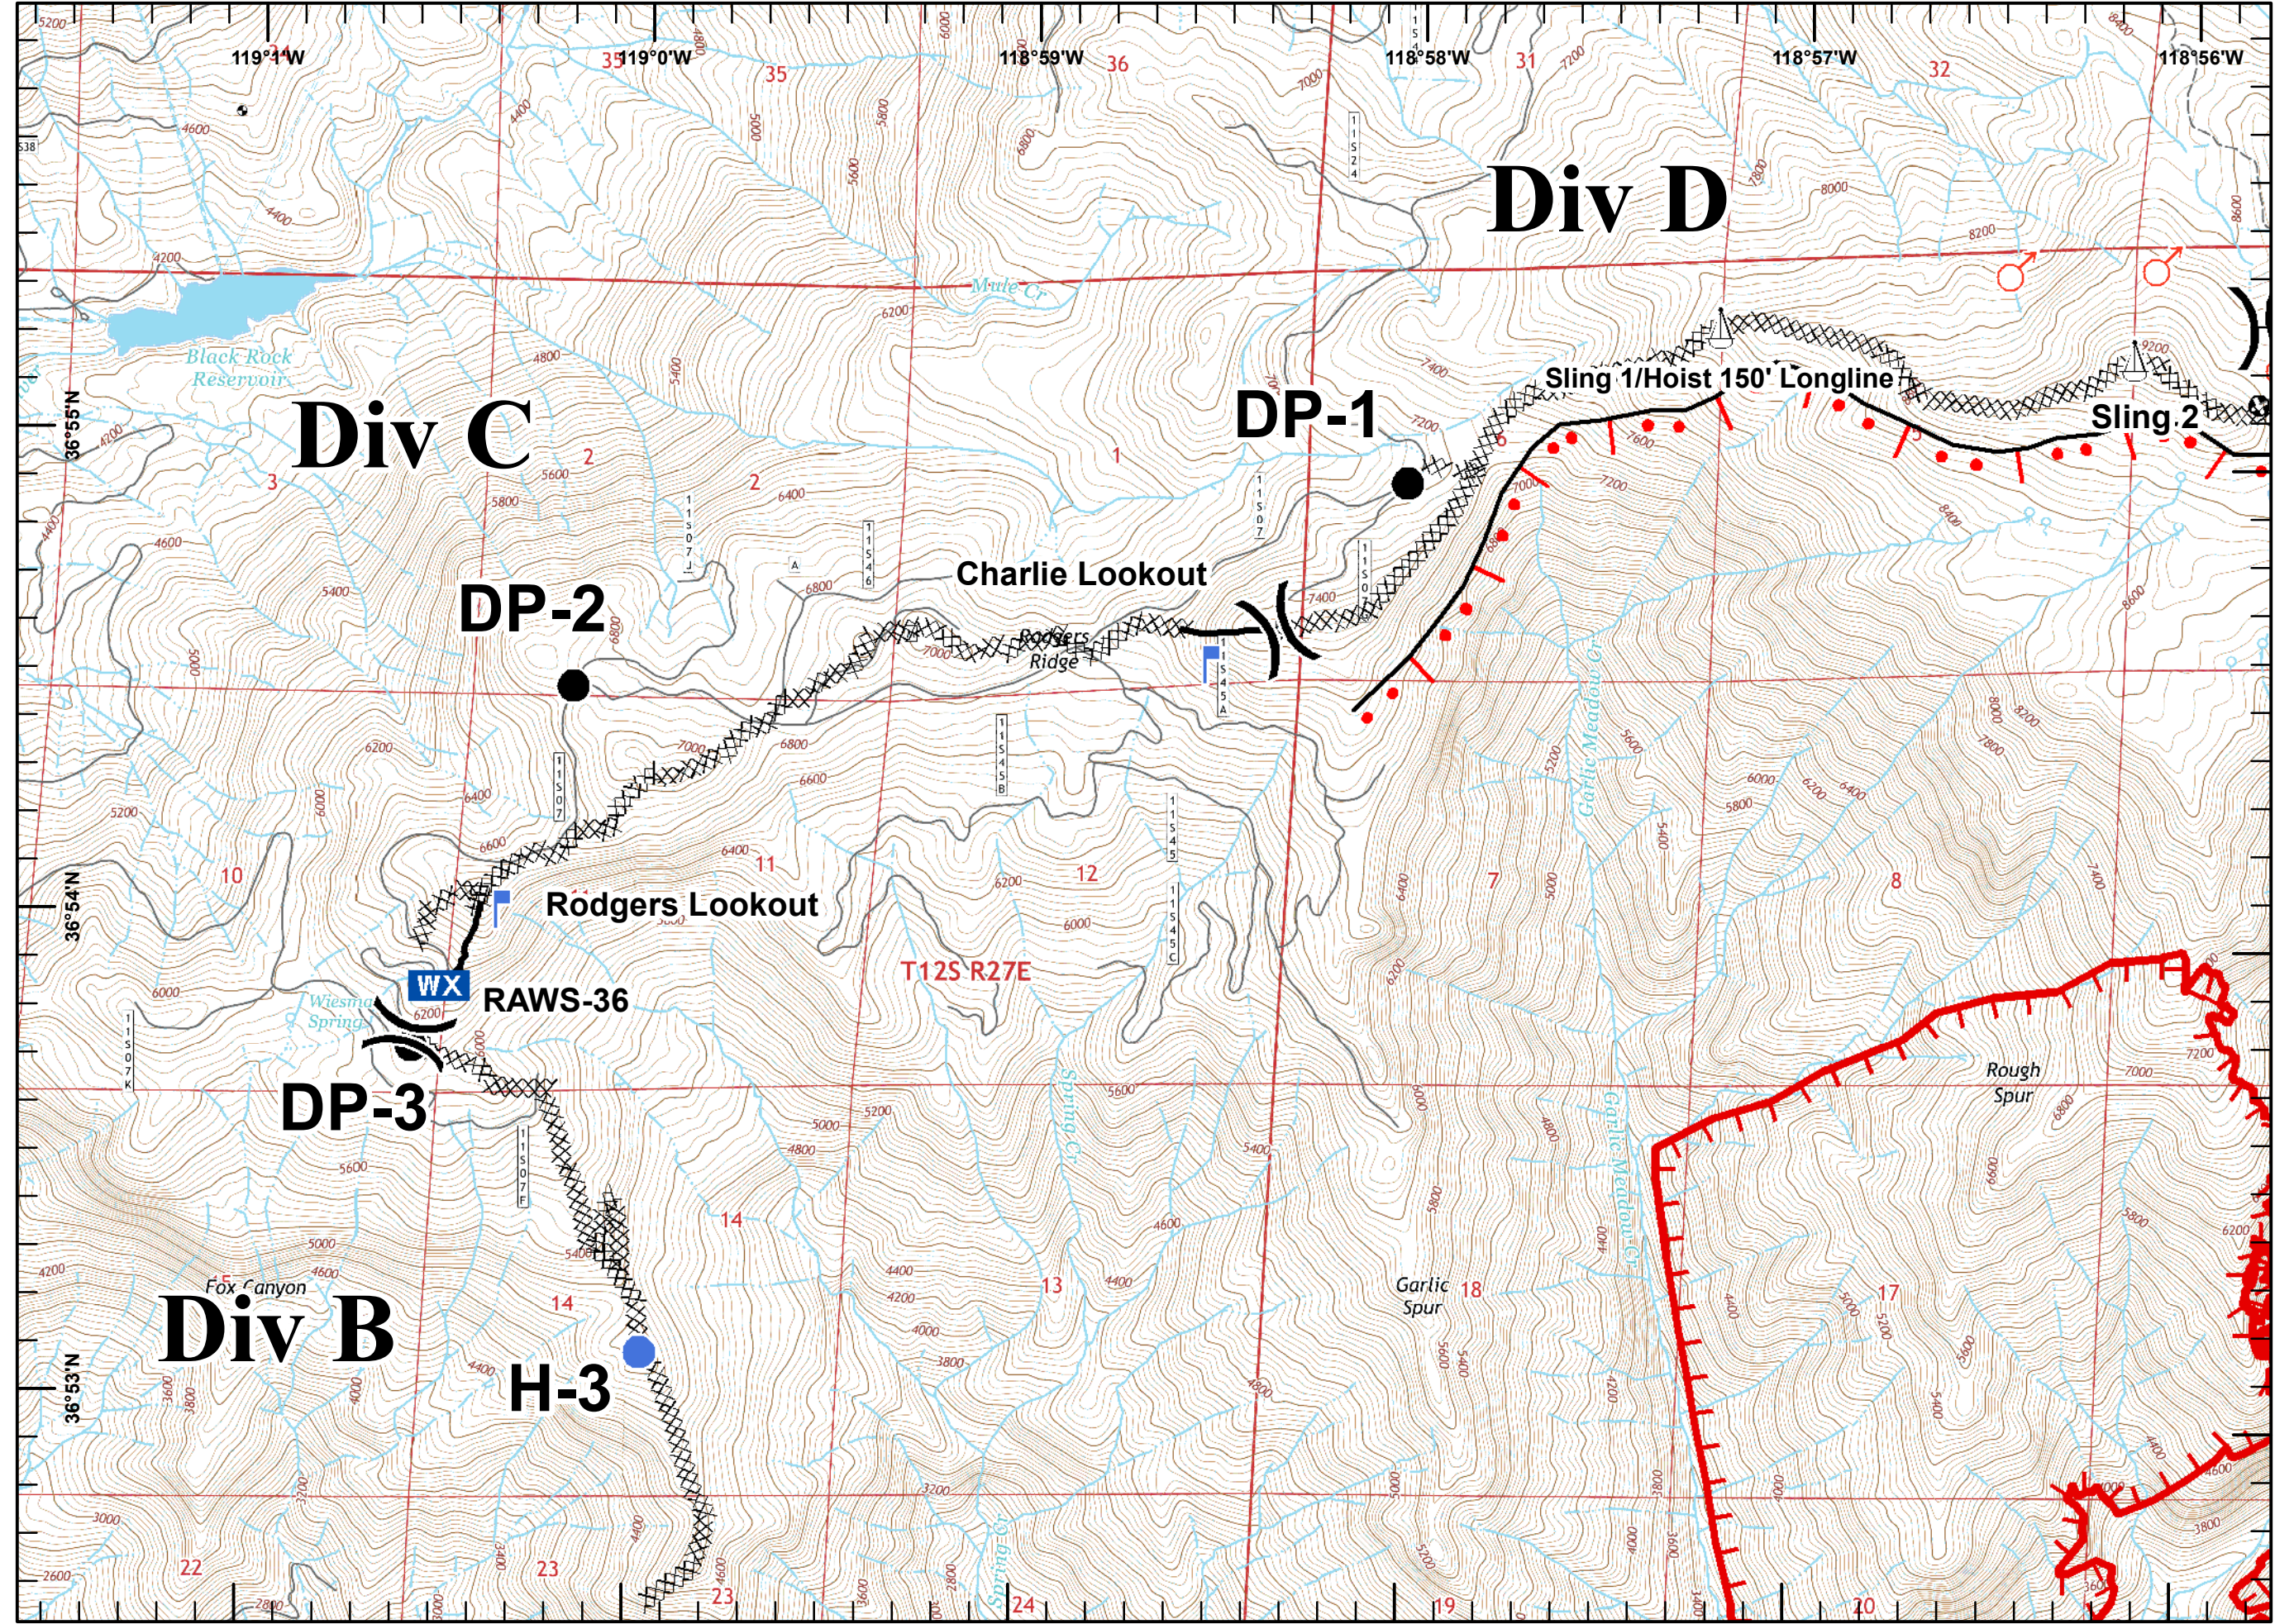

Rough Fire
CA-SNF-001746
August 16, 2015 2230

- Legend**
-  Division
 -  Drop Point
 -  Helispot
 -  Lookout
 -  Mobile Weather Unit
 -  Sling Site
 -  Spot Fire
 -  Uncontrolled Fire Edge
 -  Completed Dozer Line
 -  Completed Line
 -  Active Burnout
 -  Other

- Legend**
-  Division
 -  Camp
 -  Helispot
 -  Safety Zone
 -  Sling Site
 -  Spot Fire
 -  Uncontrolled Fire Edge
 -  Completed Dozer Line
 -  Active Burnout
 -  Other

- Legend**
-  Division
 -  Branch
 -  Helispot
 -  Uncontrolled Fire Edge
 -  Other

- Legend**
- Division
 - Branch
 - Helispot
 - Other
 - Uncontrolled Fire Edge
 - Completed Line
 - Planned Fire Line
 - Other

- Legend**
-  Division
 -  Aerial Hazard
 -  Drop Point
 -  Fire Origin
 -  Helispot
 -  Mobile Weather Unit
 -  Uncontrolled Fire Edge
 -  Completed Dozer Line
 -  Completed Line
 -  Hand Line
 -  Planned Fire Line
 -  Other

Legend