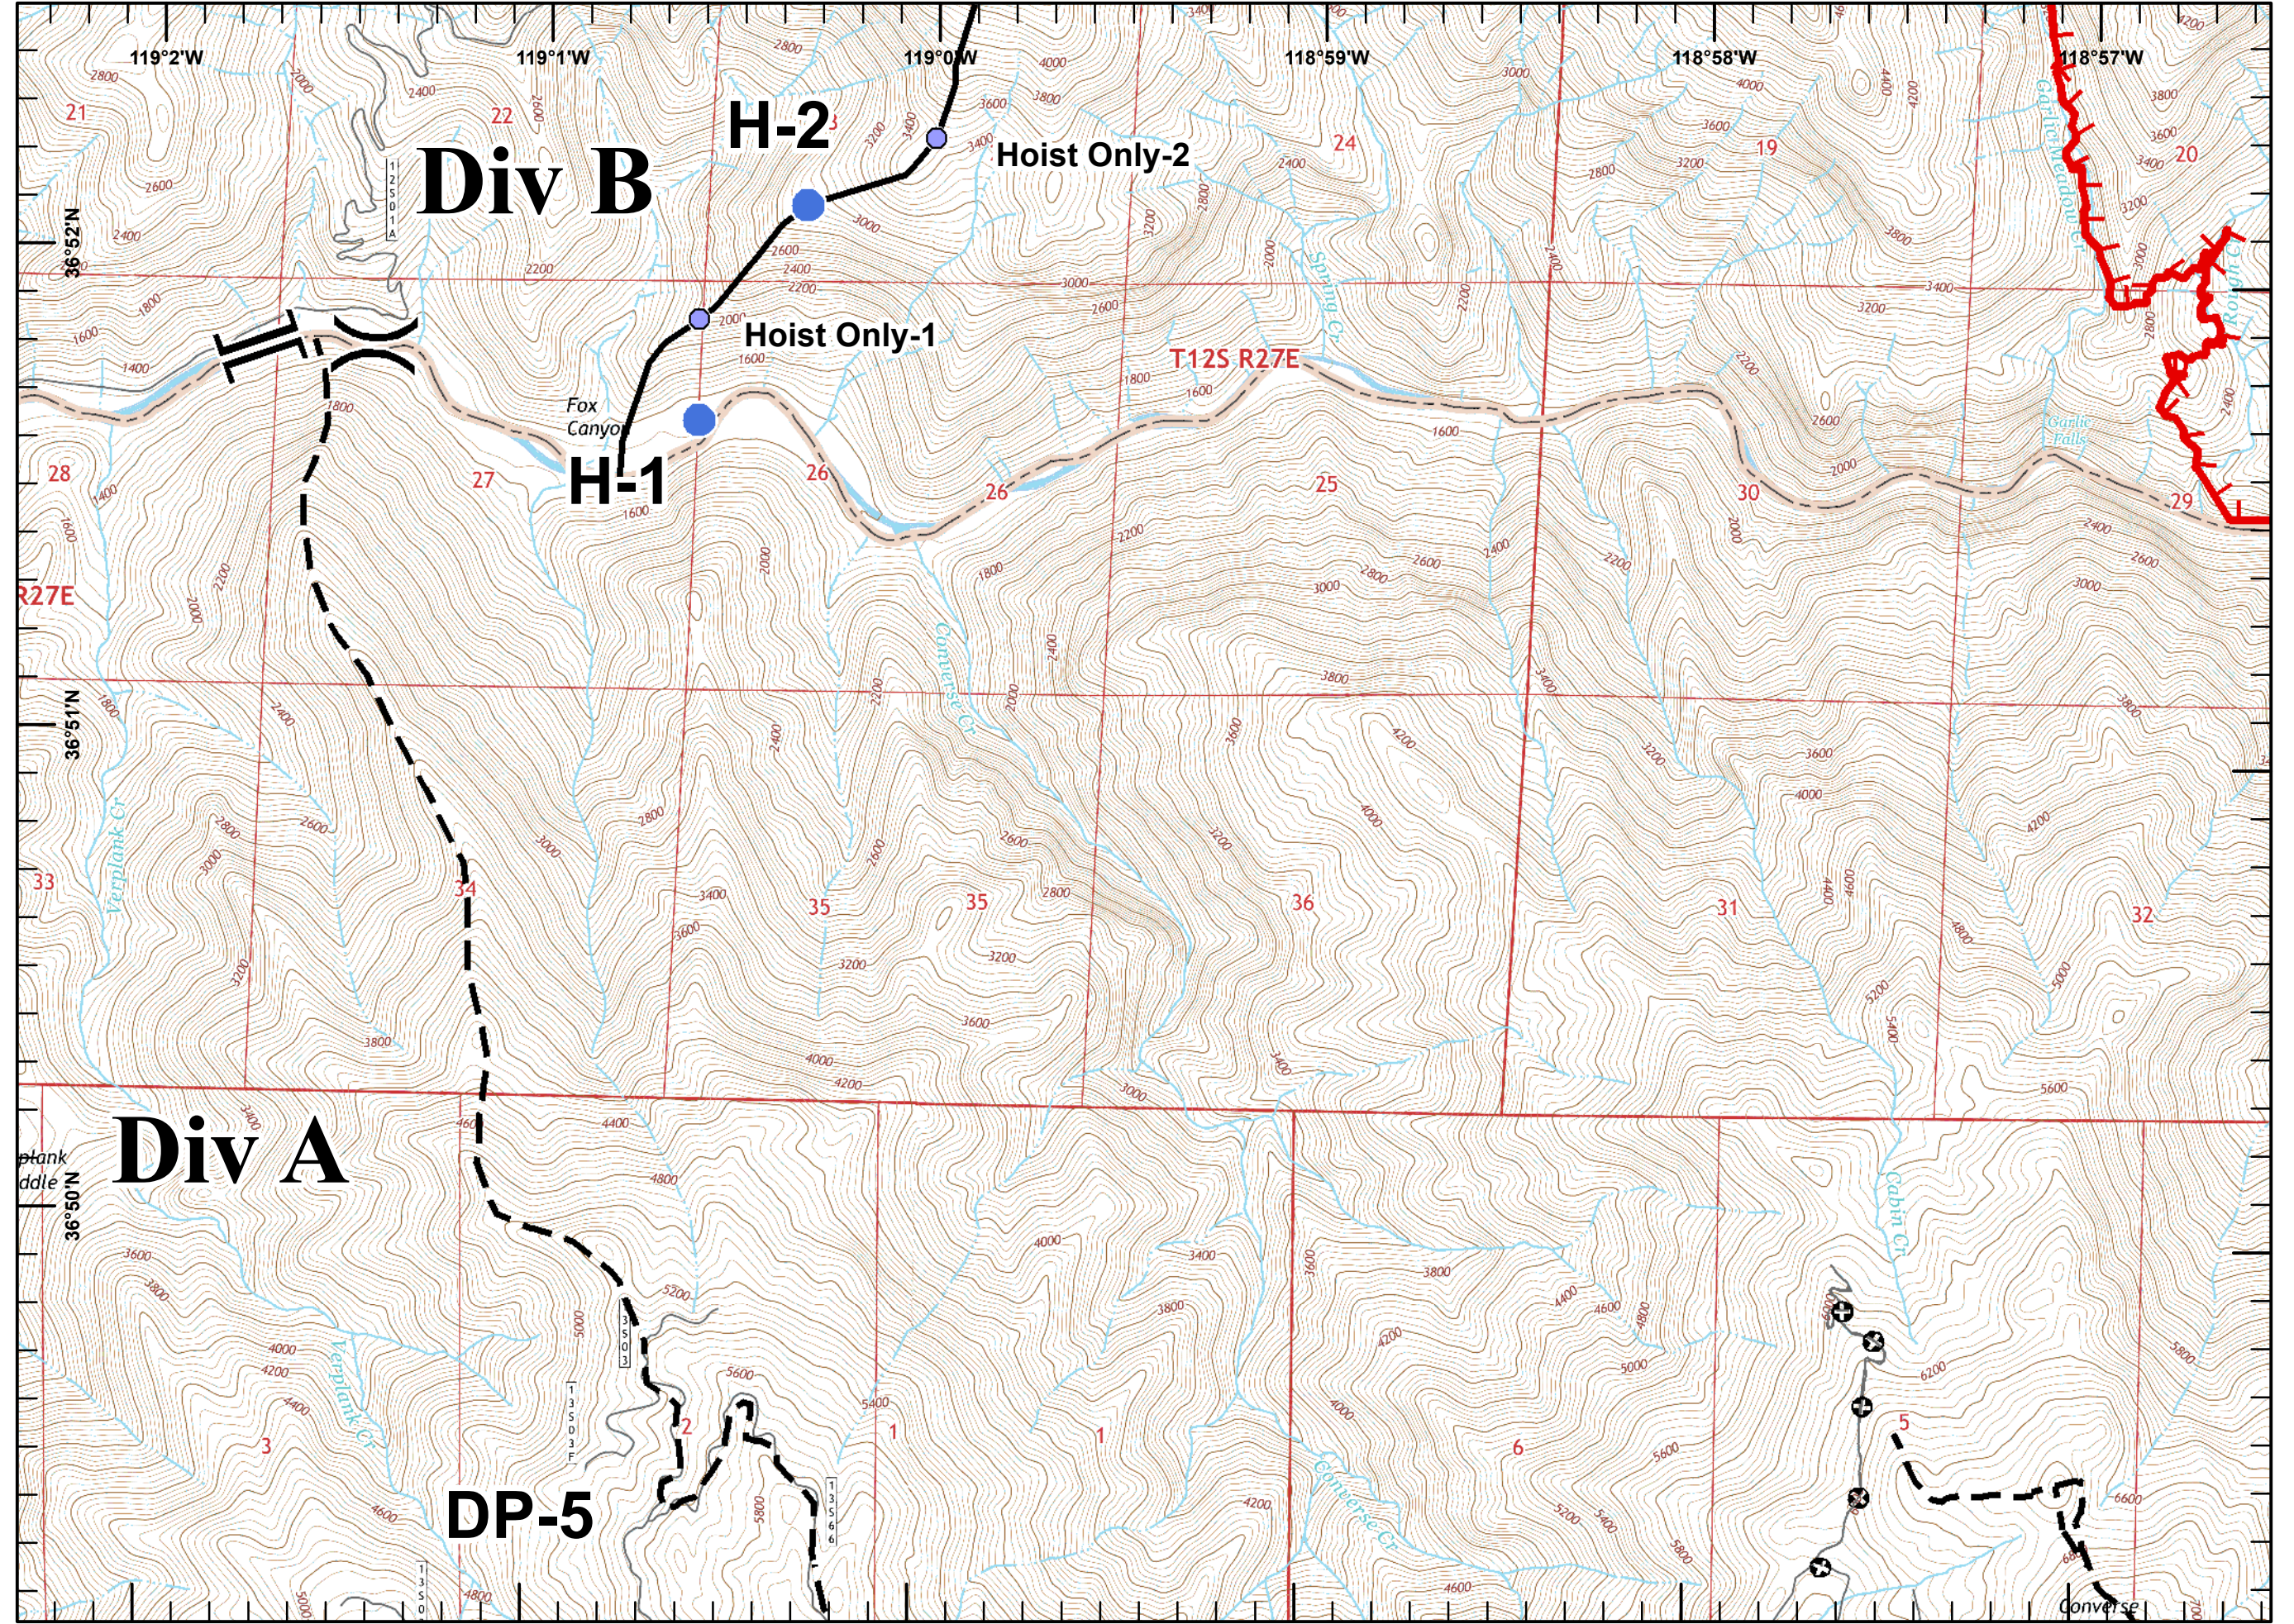

1. **Legend**
2. Division
   - Branch
   - Helispot
   - Other
   - Uncontrolled Fire Edge
   - Completed Line
   - Planned Fire Line
   - Other