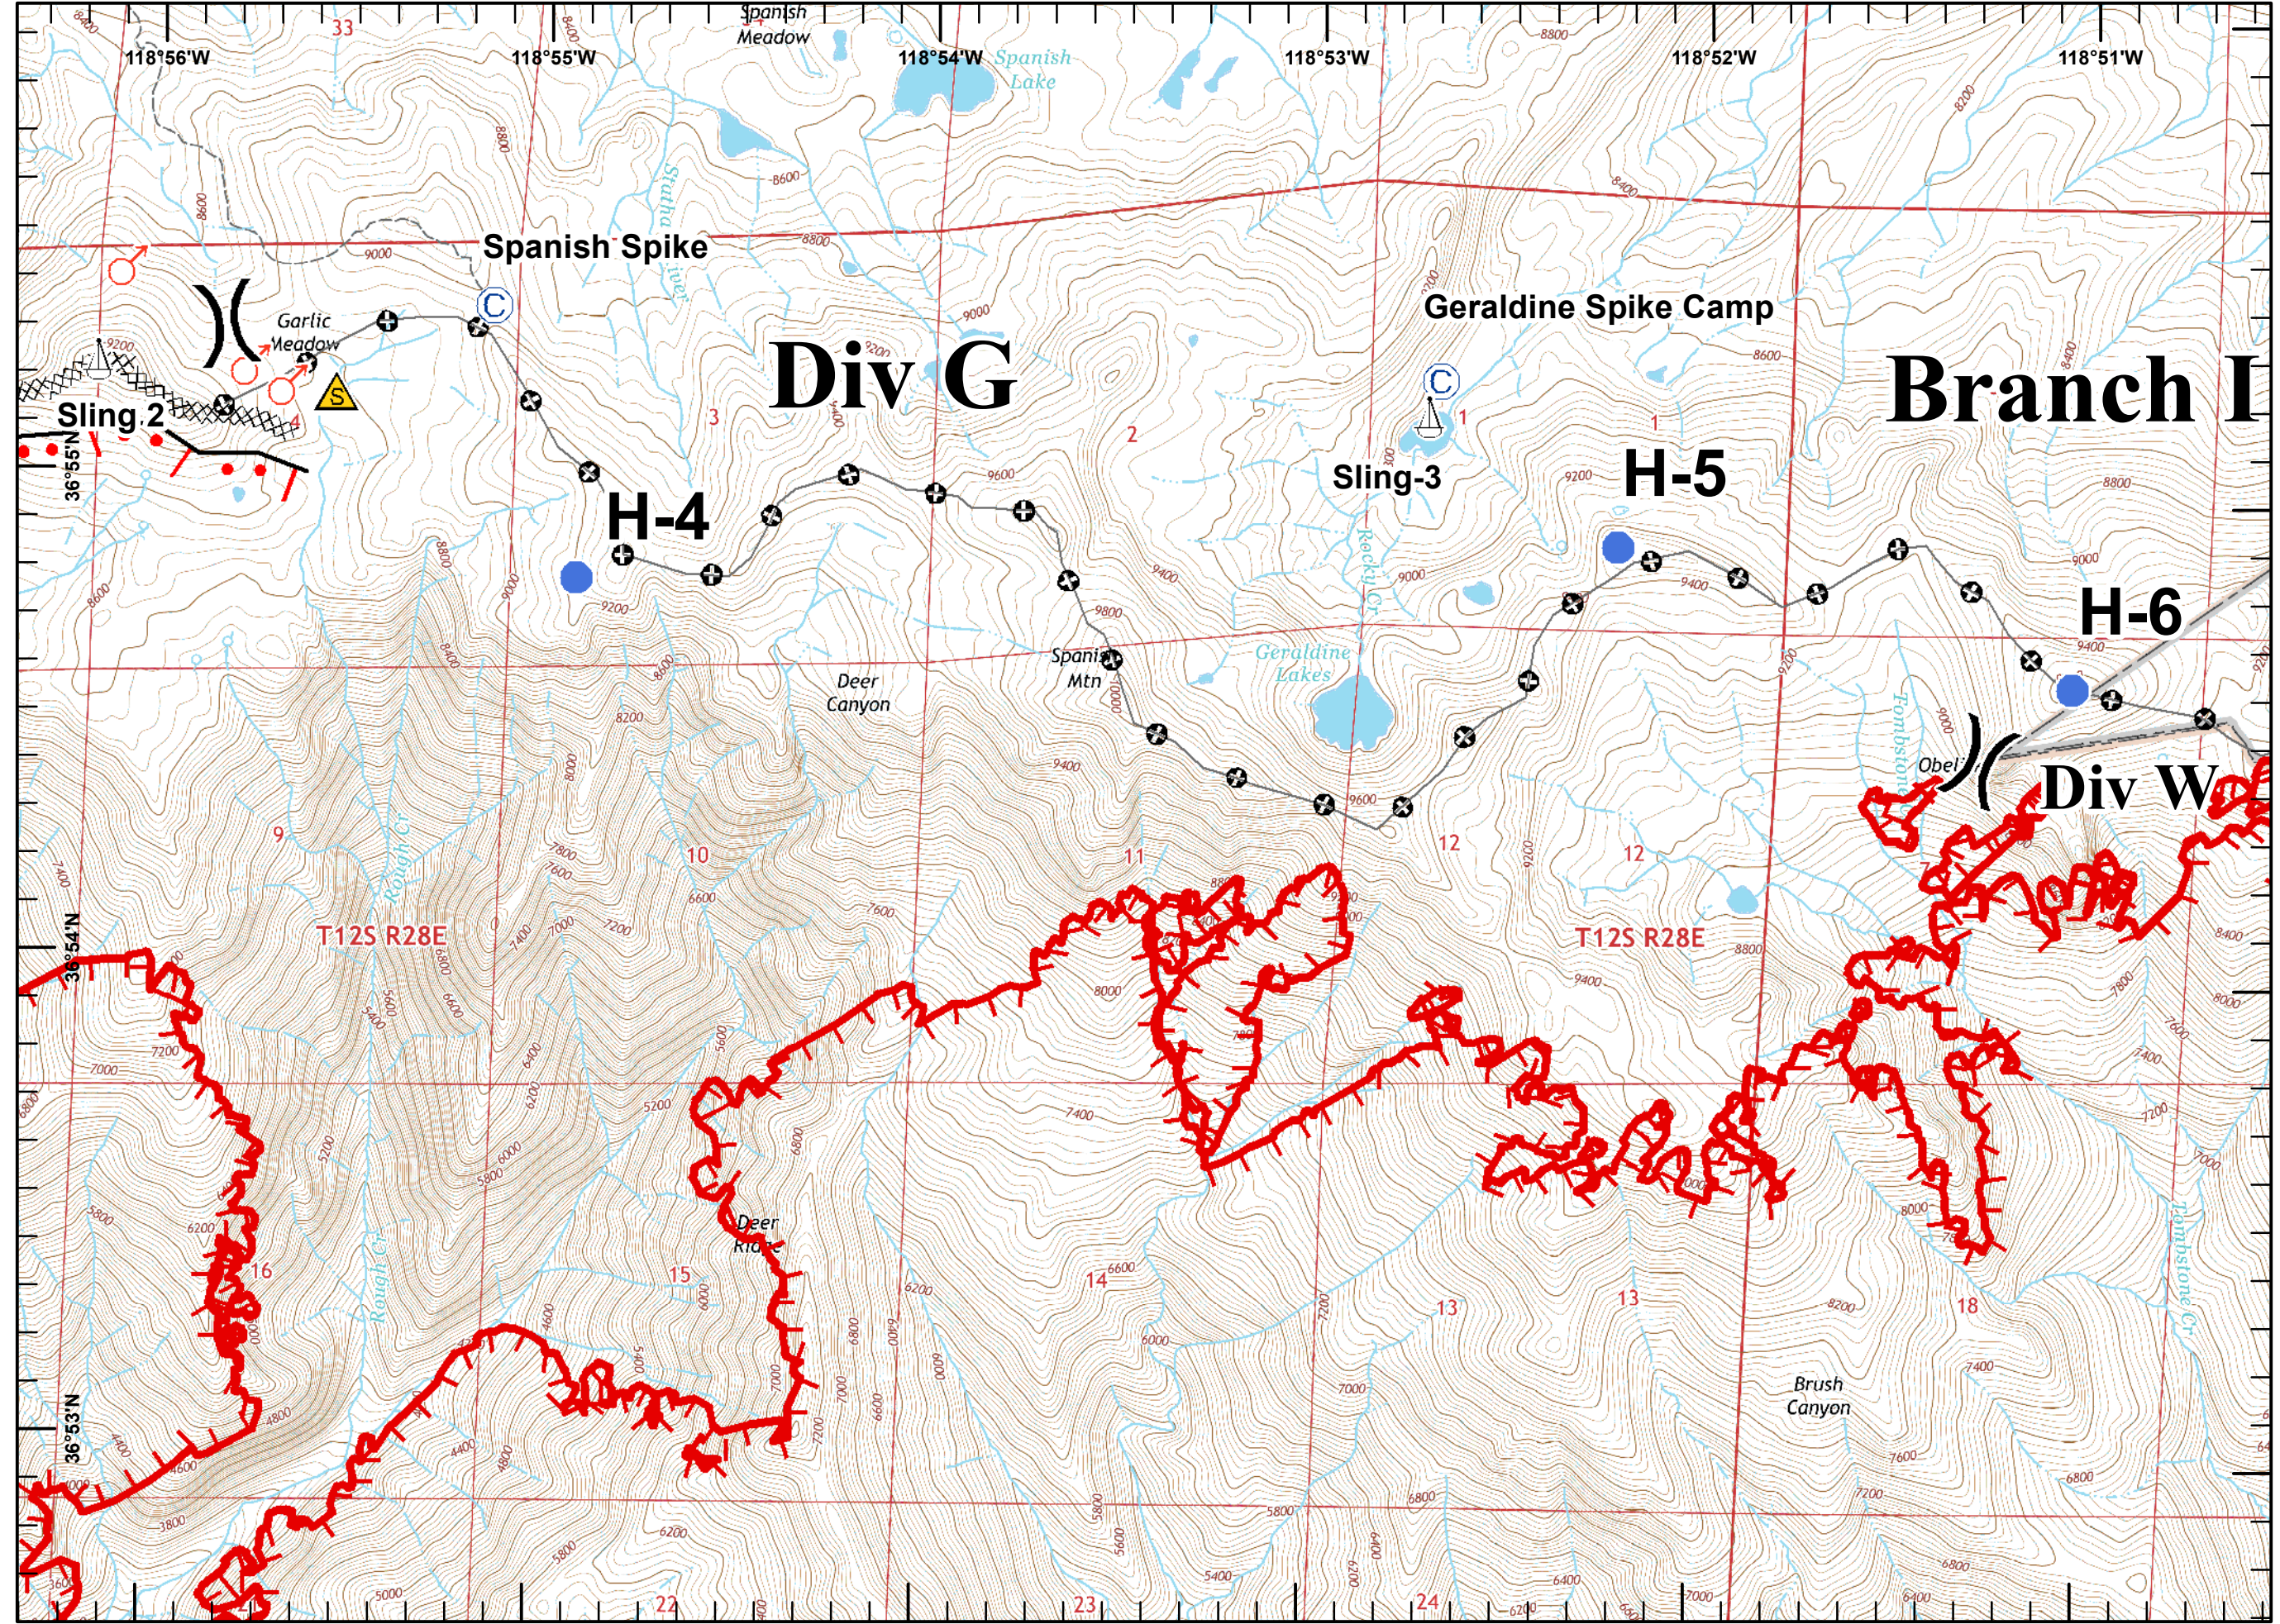

1. **Legend**
2. Division
   - Camp
   - Helispot
   - Safety Zone
   - Sling Site
   - Spot Fire
   - Uncontrolled Fire Edge
   - Completed Dozer Line
   - Active Burnout
   - Other