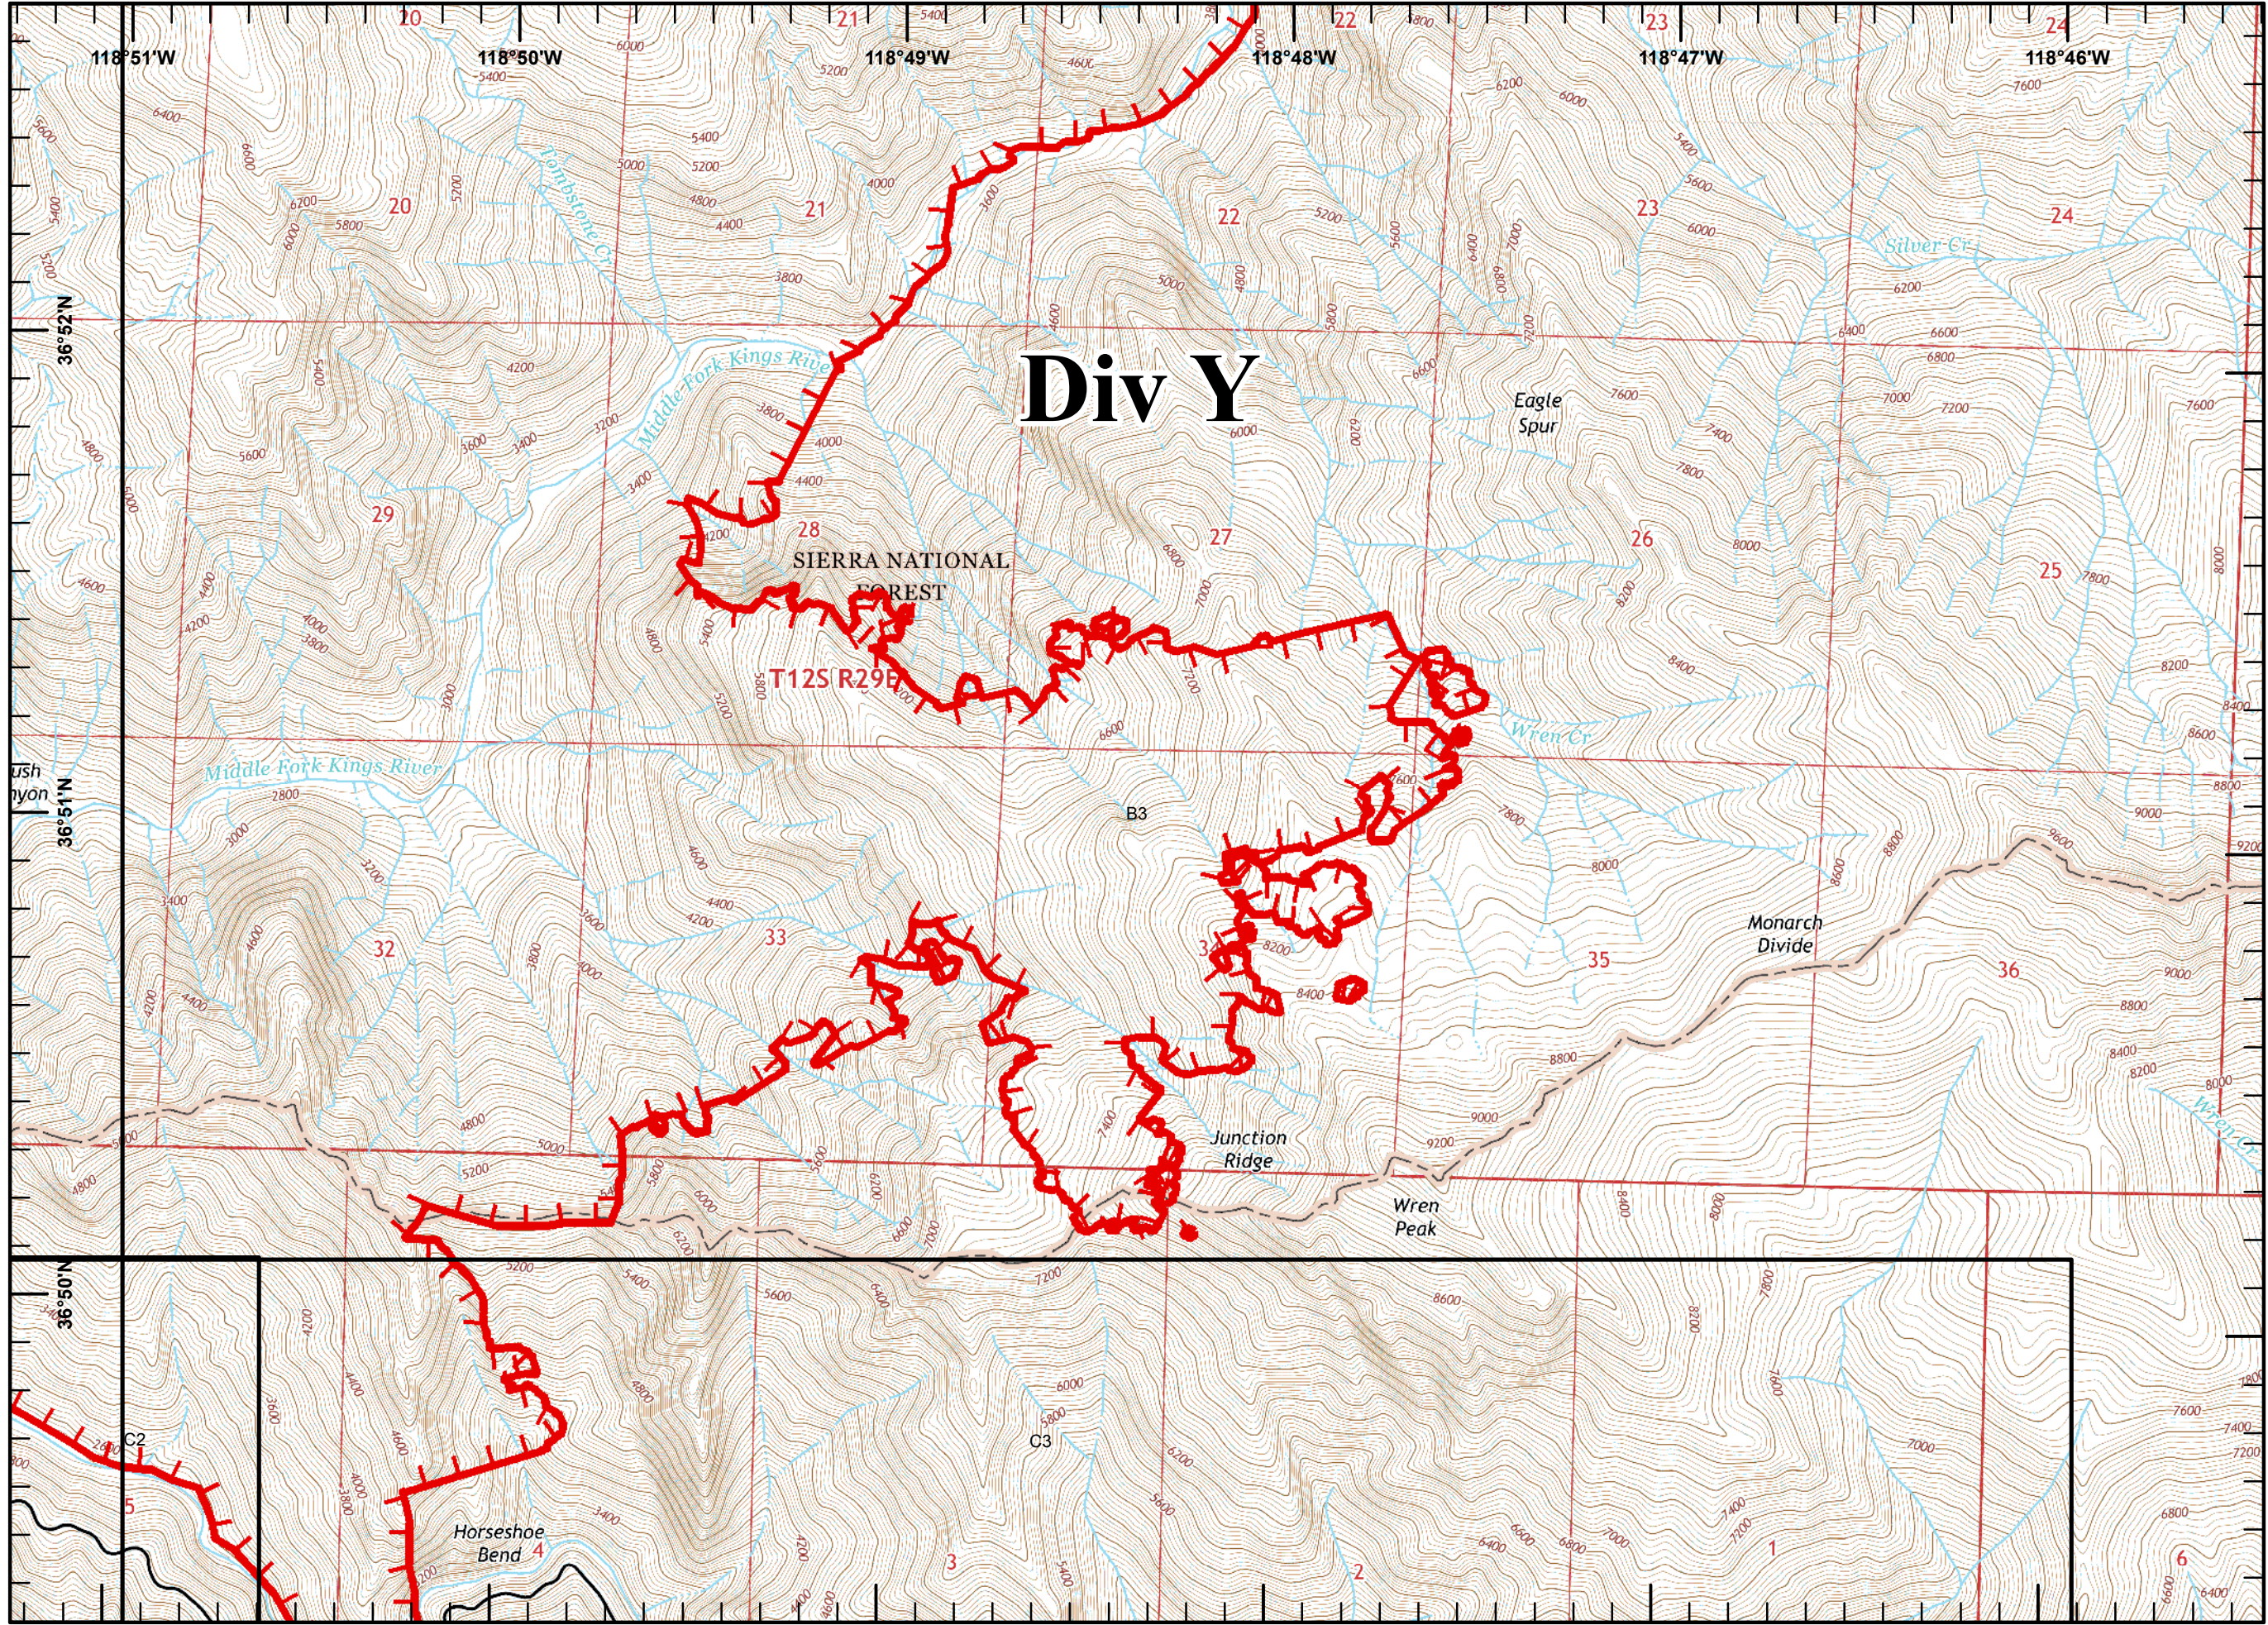

Tile Locations

Miles

- Legend**
- Division
 - Camp
 - Helispot
 - Repeater
 - Safety Zone
 - Sling Site
 - Spot Fire
 - Uncontrolled Fire Edge
 - Completed Dozer Line
 - Active Burnout
 - Other

Tile Locations

Miles

Legend

- Division
- Branch
- Helispot
- Uncontrolled Fire Edge
- Other

Tile Locations

A compass rose shows the cardinal directions: North (N), South (S), East (E), and West (W). Below it is a scale bar labeled 'Miles' with markings at 0, 0.25, and 0.5.

- Legend**
- Division
 - Branch
 - Helispot
 - Uncontrolled Fire Edge
 - Completed Line
 - Planned Fire Line
 - Other

- Legend**
-  Division
 -  Aerial Hazard
 -  Drop Point
 -  Fire Origin
 -  Helispot
 -  Mobile Weather Unit
 -  Uncontrolled Fire Edge
 -  Completed Dozer Line
 -  Completed Line
 -  Hand Line
 -  Planned Fire Line
 -  Other

Legend
 Uncontrolled Fire Edge
 Planned Fire Line

Tile Locations