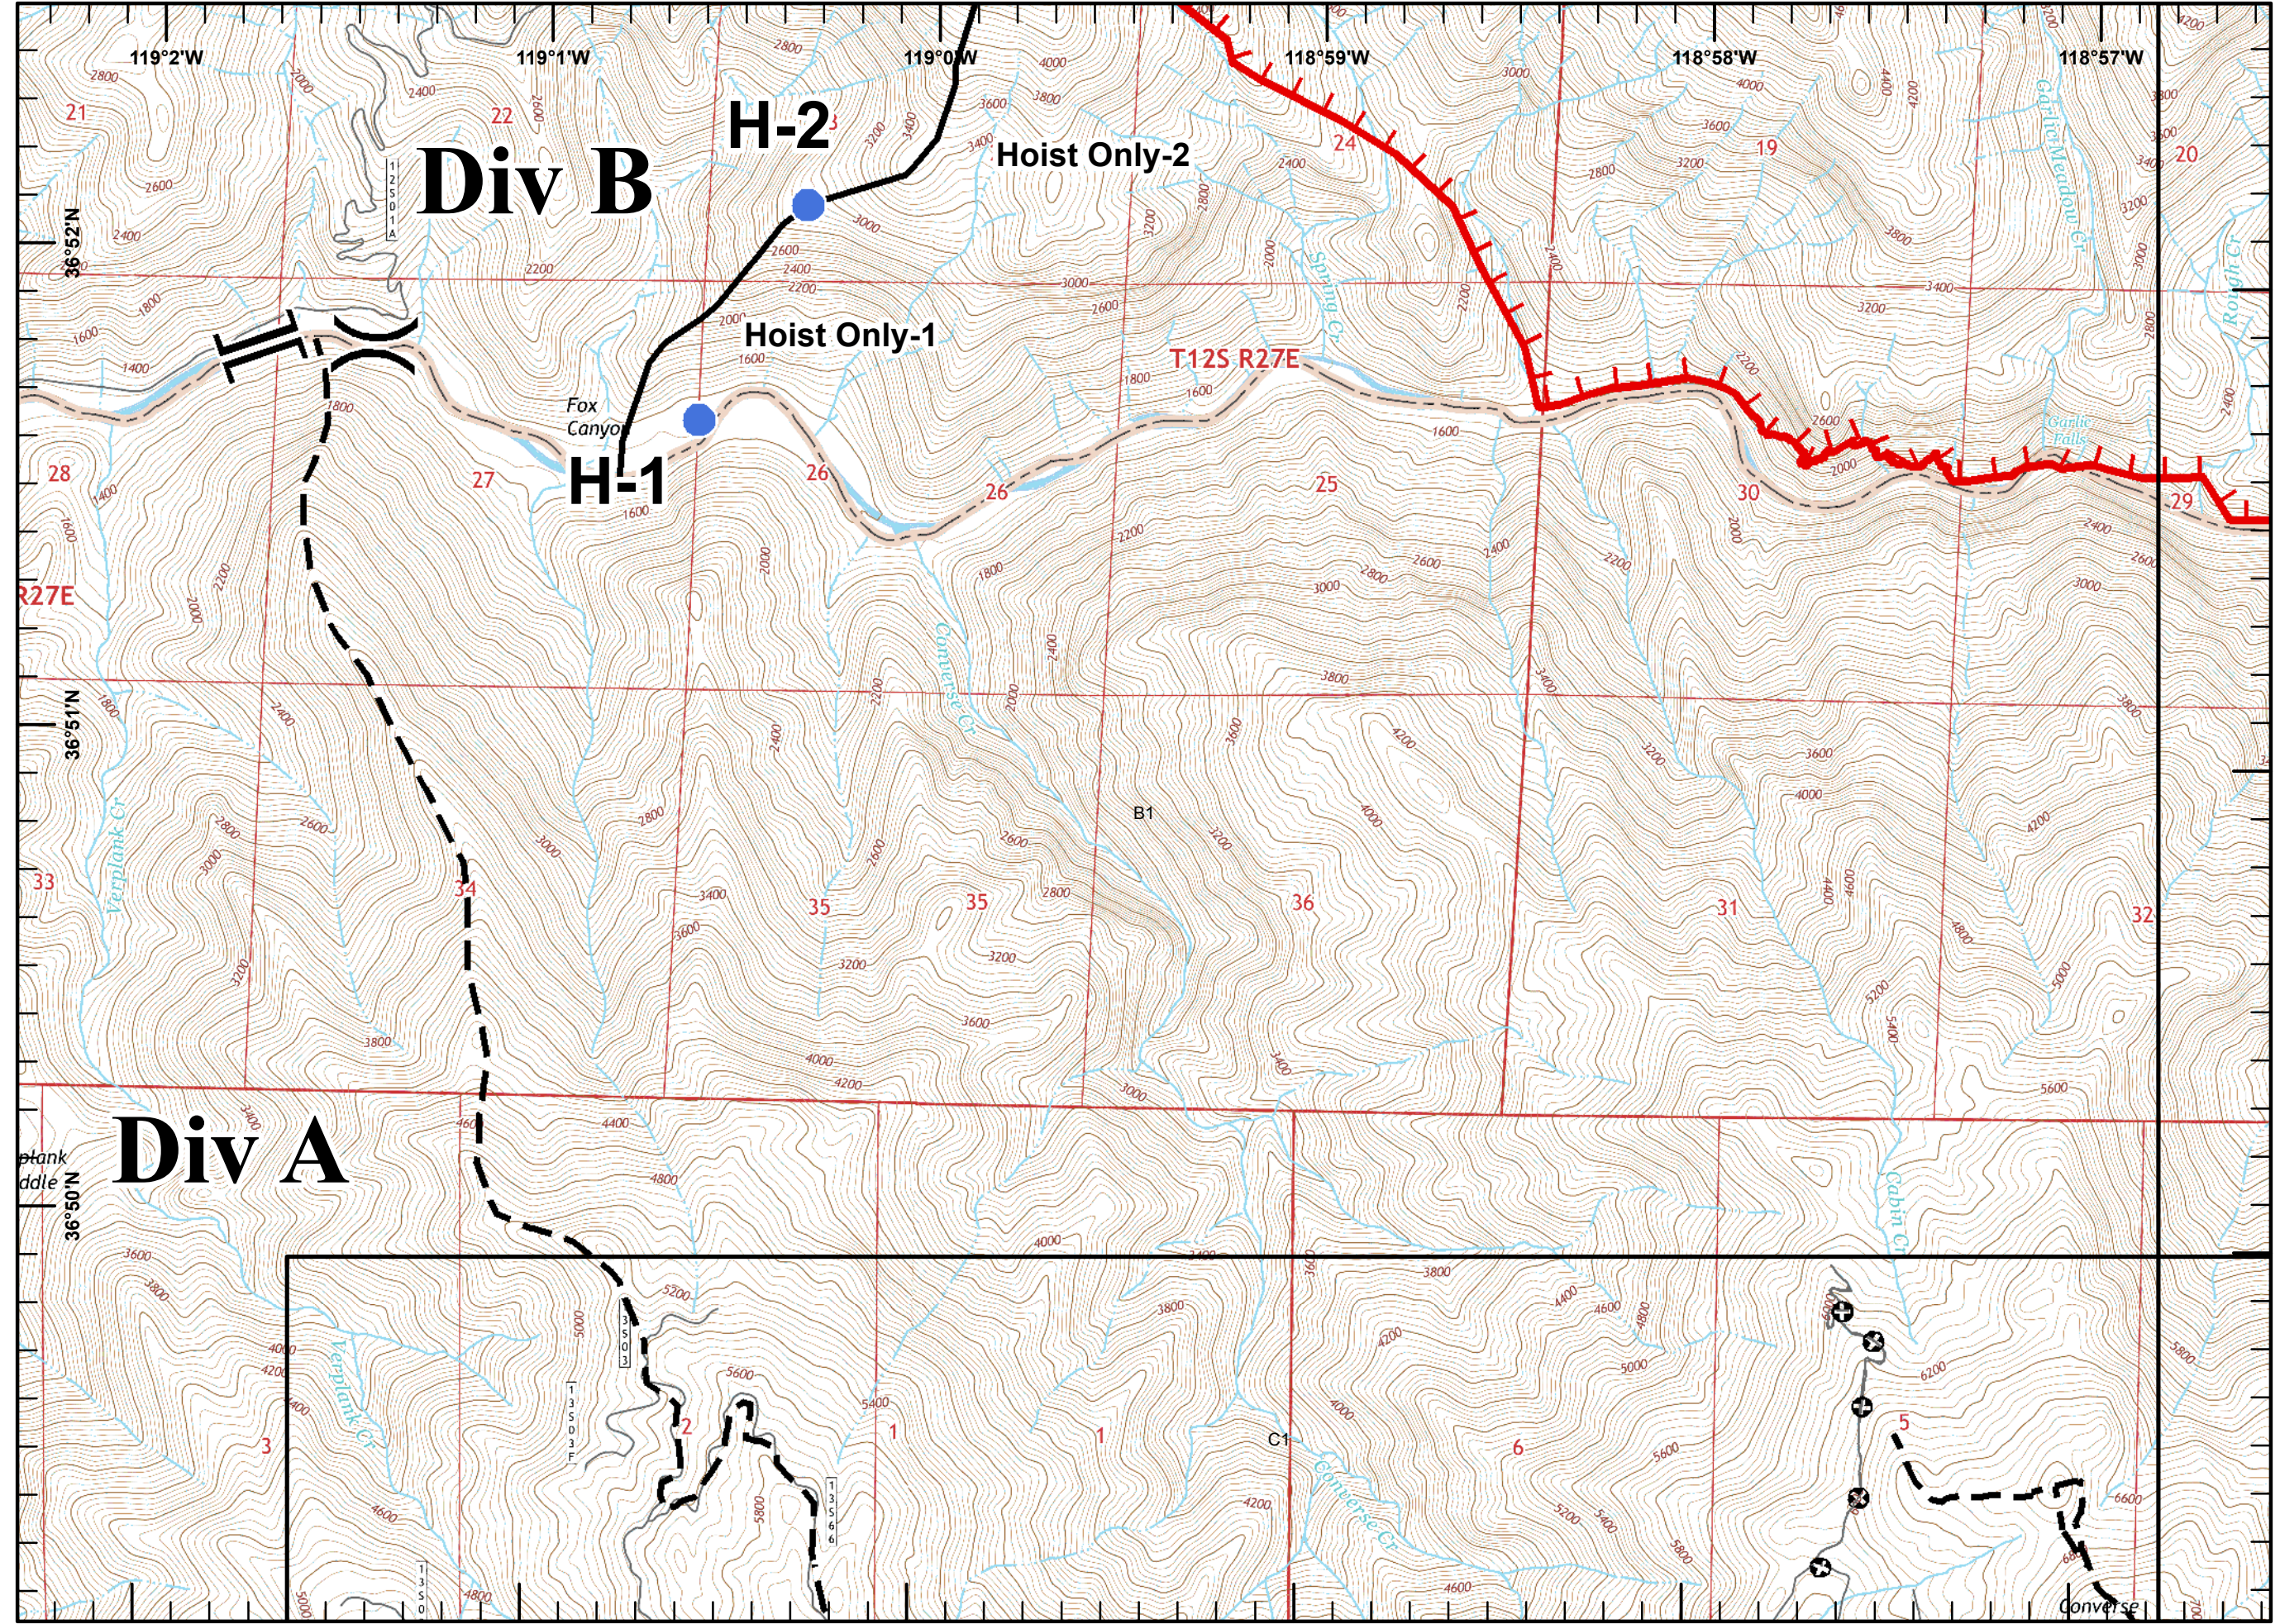

Tile Locations

Miles

- Legend**
- Division
 - Camp
 - Helispot
 - Repeater
 - Safety Zone
 - Sling Site
 - Spot Fire
 - Uncontrolled Fire Edge
 - Completed Dozer Line
 - Active Burnout
 - Other

Tile Locations

Miles

Legend

- Division
- Branch
- Helispot
- Uncontrolled Fire Edge
- Other

Tile Locations

A compass rose shows the cardinal directions: North (N), South (S), East (E), and West (W). Below it is a scale bar labeled 'Miles' with markings at 0, 0.25, and 0.5.

- Legend**
- Division
 - Branch
 - Helispot
 - Uncontrolled Fire Edge
 - Completed Line
 - Planned Fire Line
 - Other

- Legend**
-  Division
 -  Aerial Hazard
 -  Drop Point
 -  Fire Origin
 -  Helispot
 -  Mobile Weather Unit
 -  Uncontrolled Fire Edge
 -  Completed Dozer Line
 -  Completed Line
 -  Hand Line
 -  Planned Fire Line
 -  Other

Legend
 Uncontrolled Fire Edge
 Planned Fire Line

Tile Locations