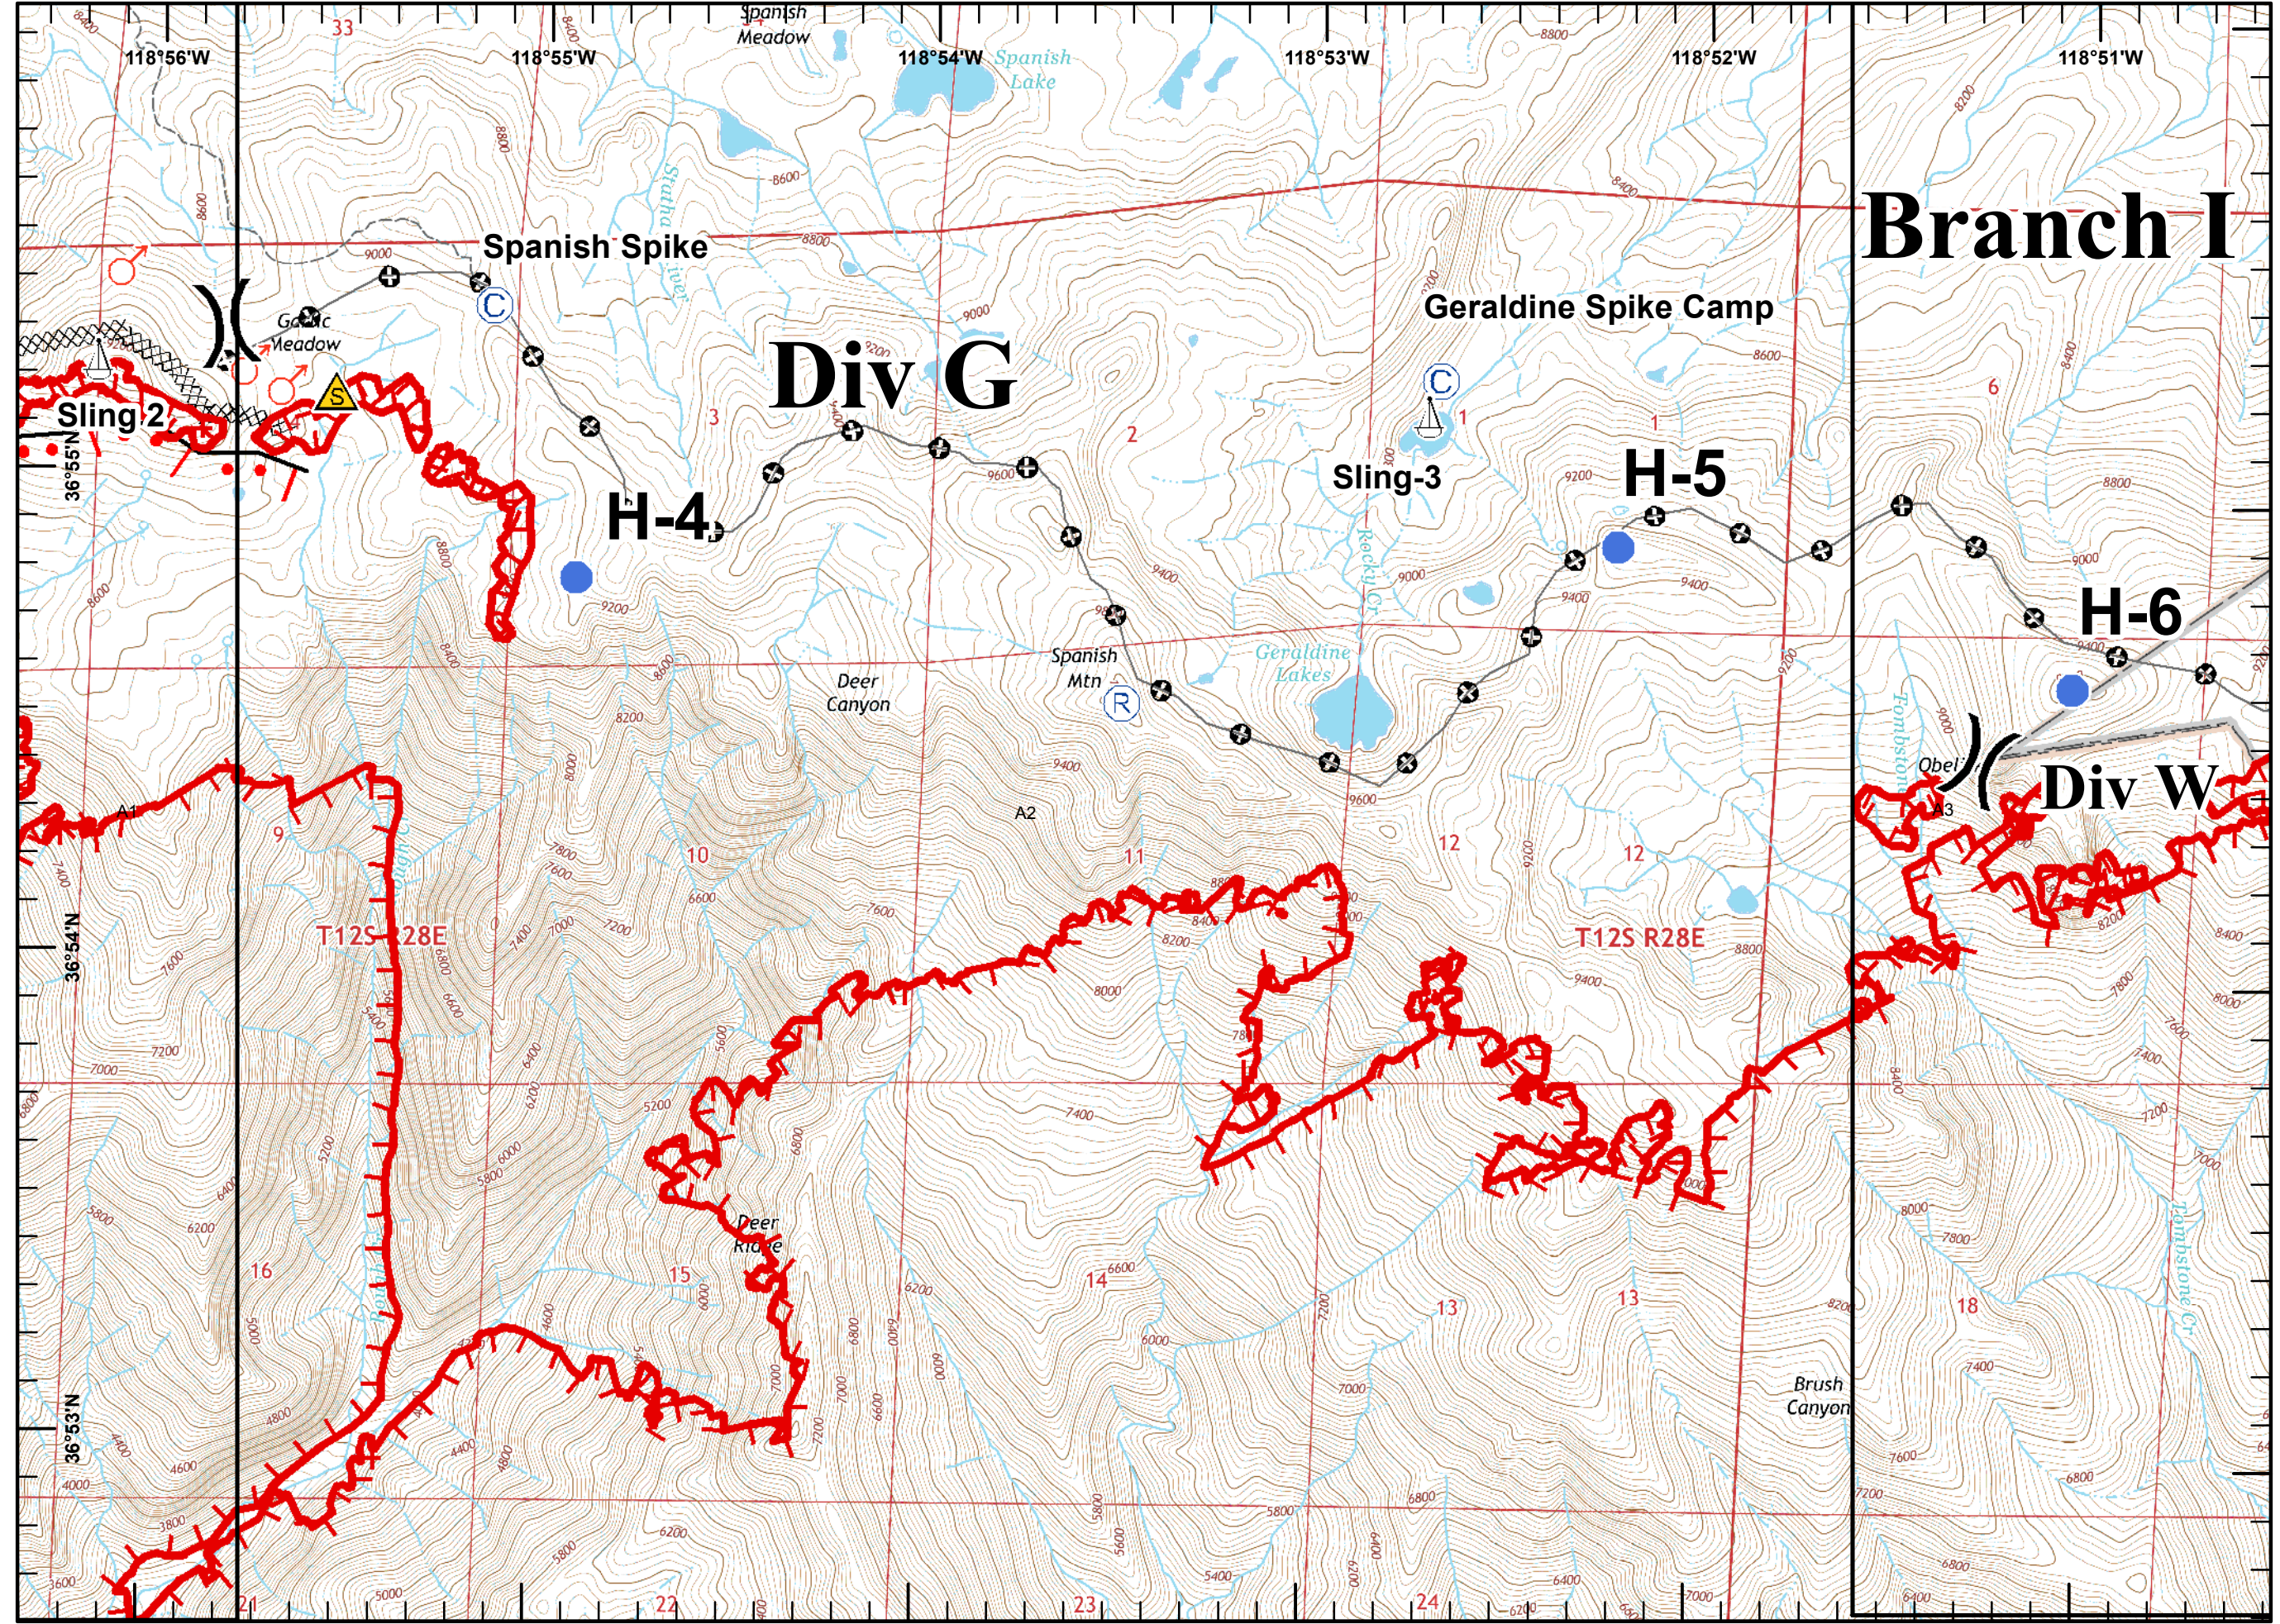

- Legend**
-  Division
 -  Drop Point
 -  Helispot
 -  Lookout
 -  Mobile Weather Unit
 -  Sling Site
 -  Spot Fire
 -  Uncontrolled Fire Edge
 -  Completed Dozer Line
 -  Completed Line
 -  Active Burnout
 -  Other

Tile Locations

Miles

- Legend**
- Division
 - Camp
 - Helispot
 - Repeater
 - Safety Zone
 - Sling Site
 - Spot Fire
 - Uncontrolled Fire Edge
 - Completed Dozer Line
 - Active Burnout
 - Other

Tile Locations

Miles

Legend

- Division
- Branch
- Helispot
- Uncontrolled Fire Edge
- Other

Tile Locations

A compass rose shows the cardinal directions: North (N), South (S), East (E), and West (W). Below it is a scale bar labeled 'Miles' with markings at 0, 0.25, and 0.5.

Legend
 Uncontrolled Fire Edge
 Planned Fire Line

Tile Locations