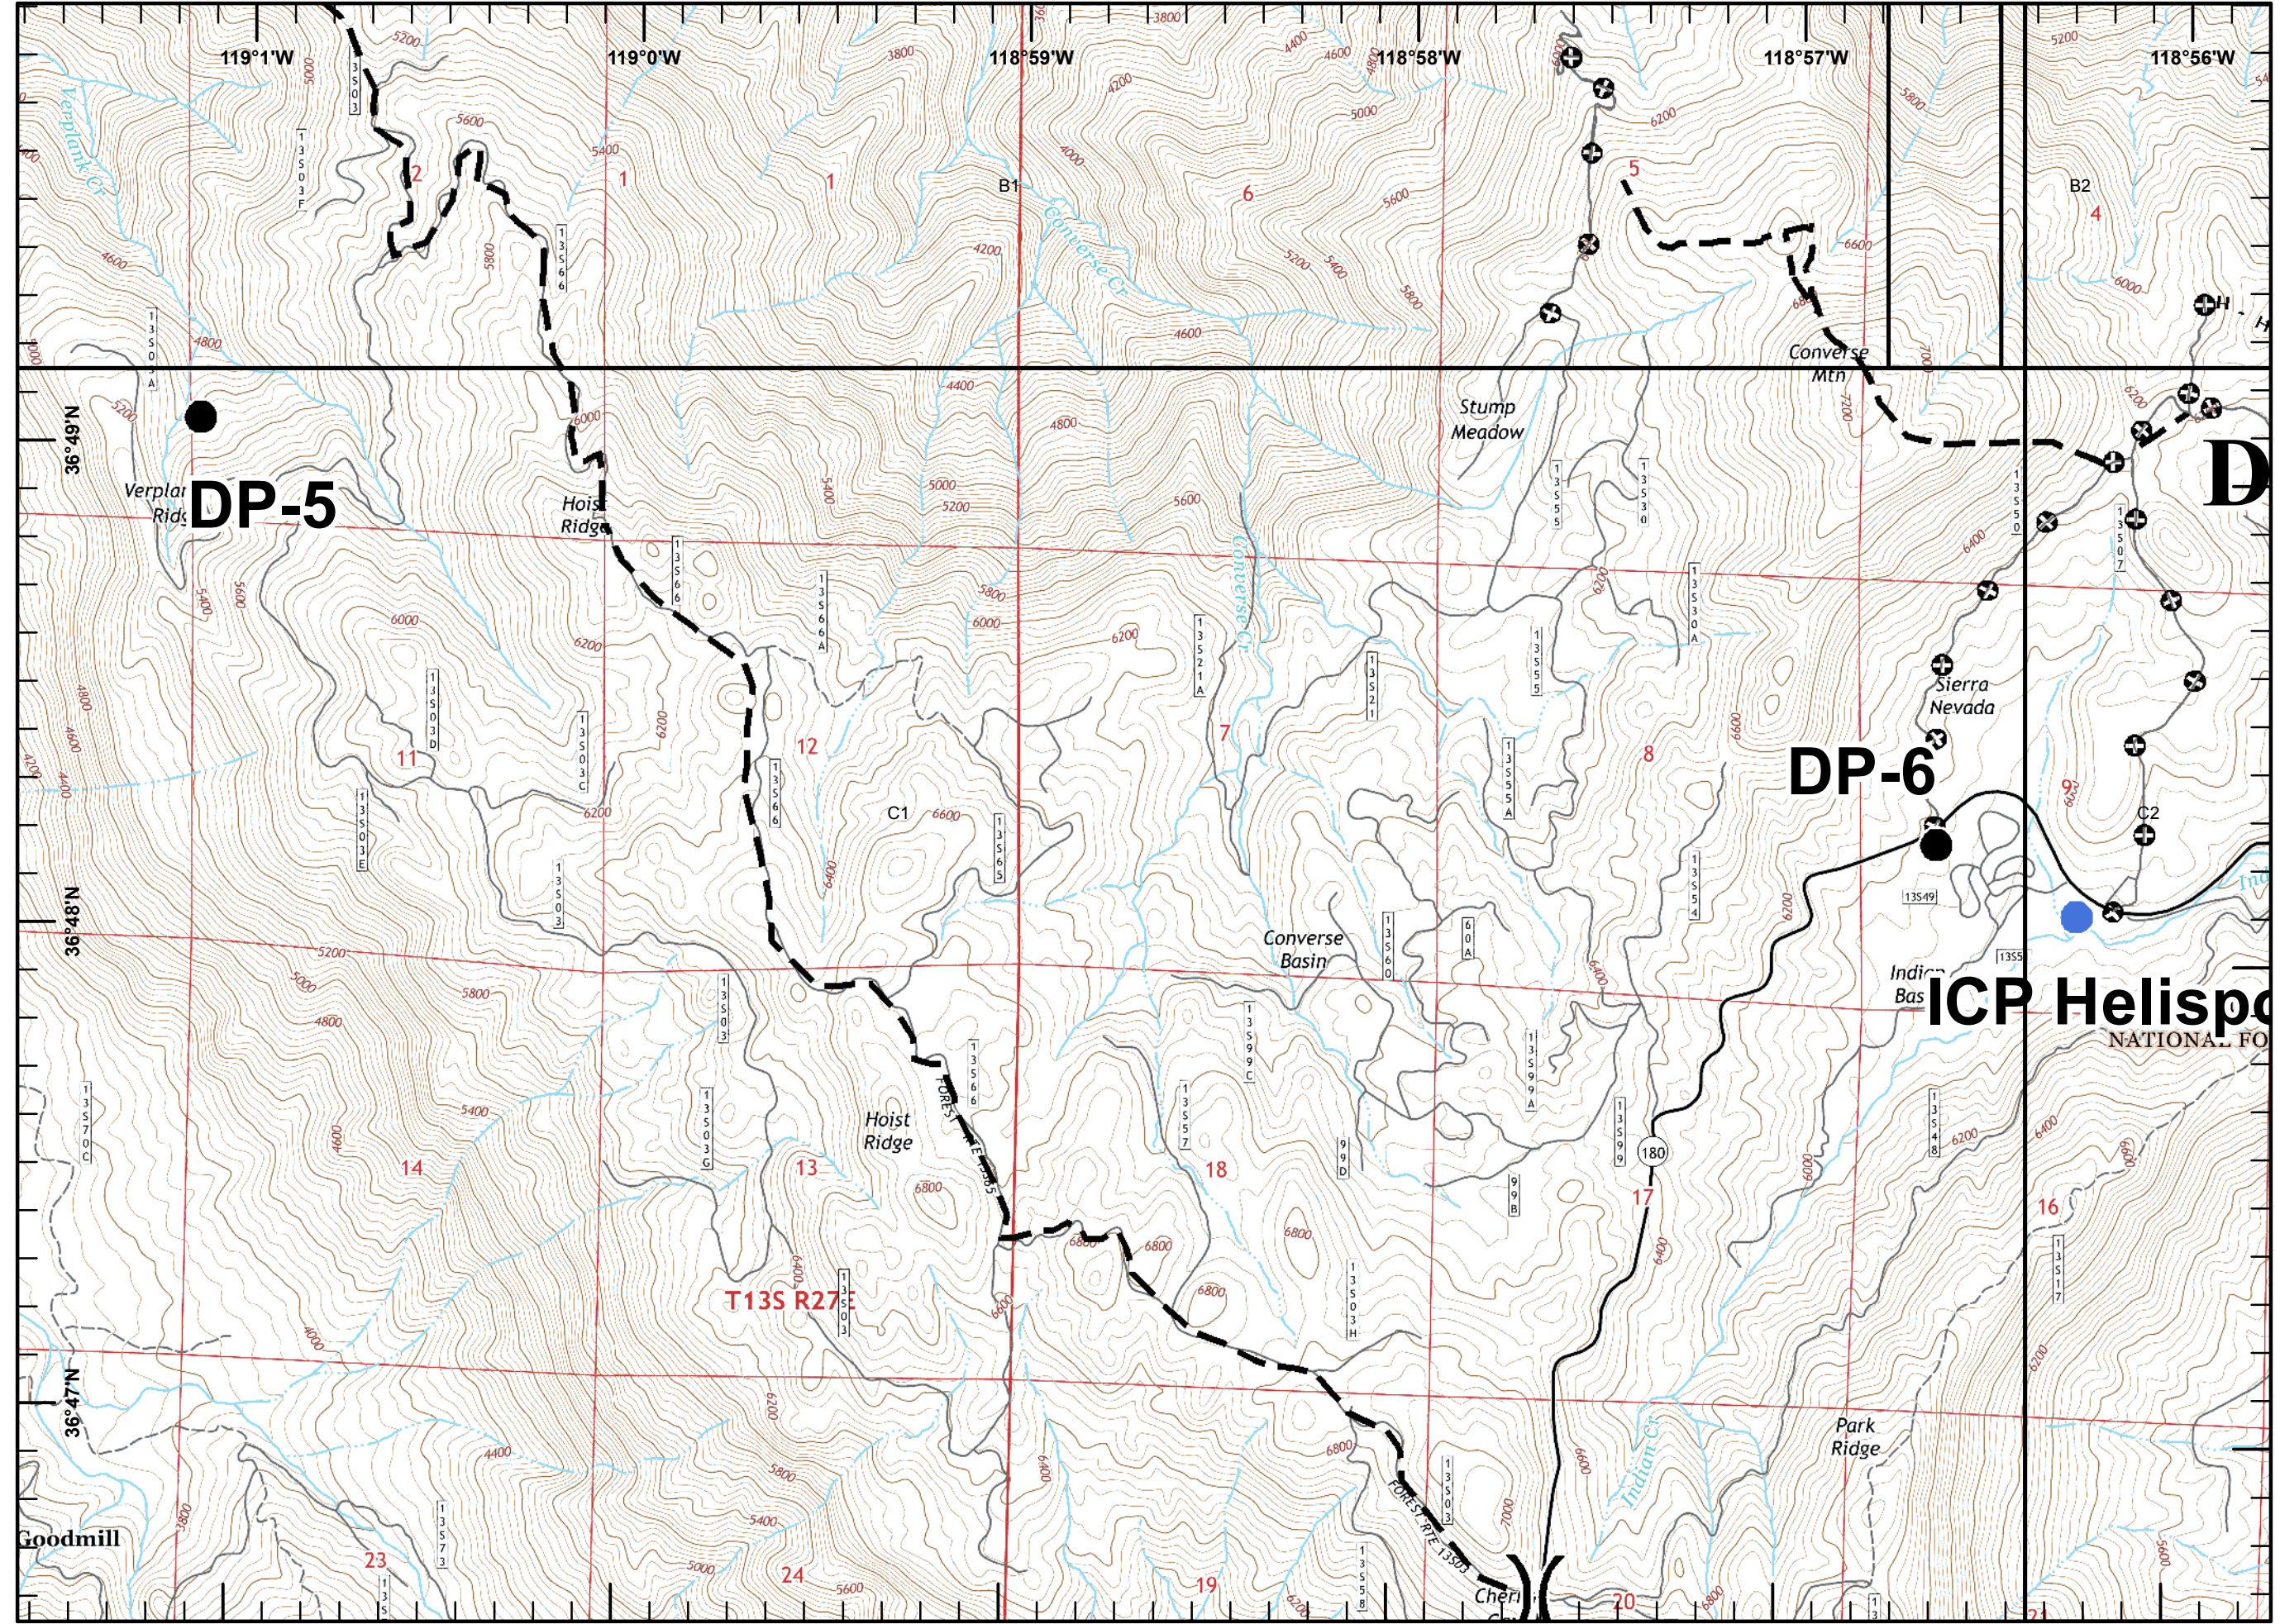

1. **Legend**
2. Division
   - Drop Point
   - Helispot
   - Hand Line
   - Planned Fire Line
   - Other