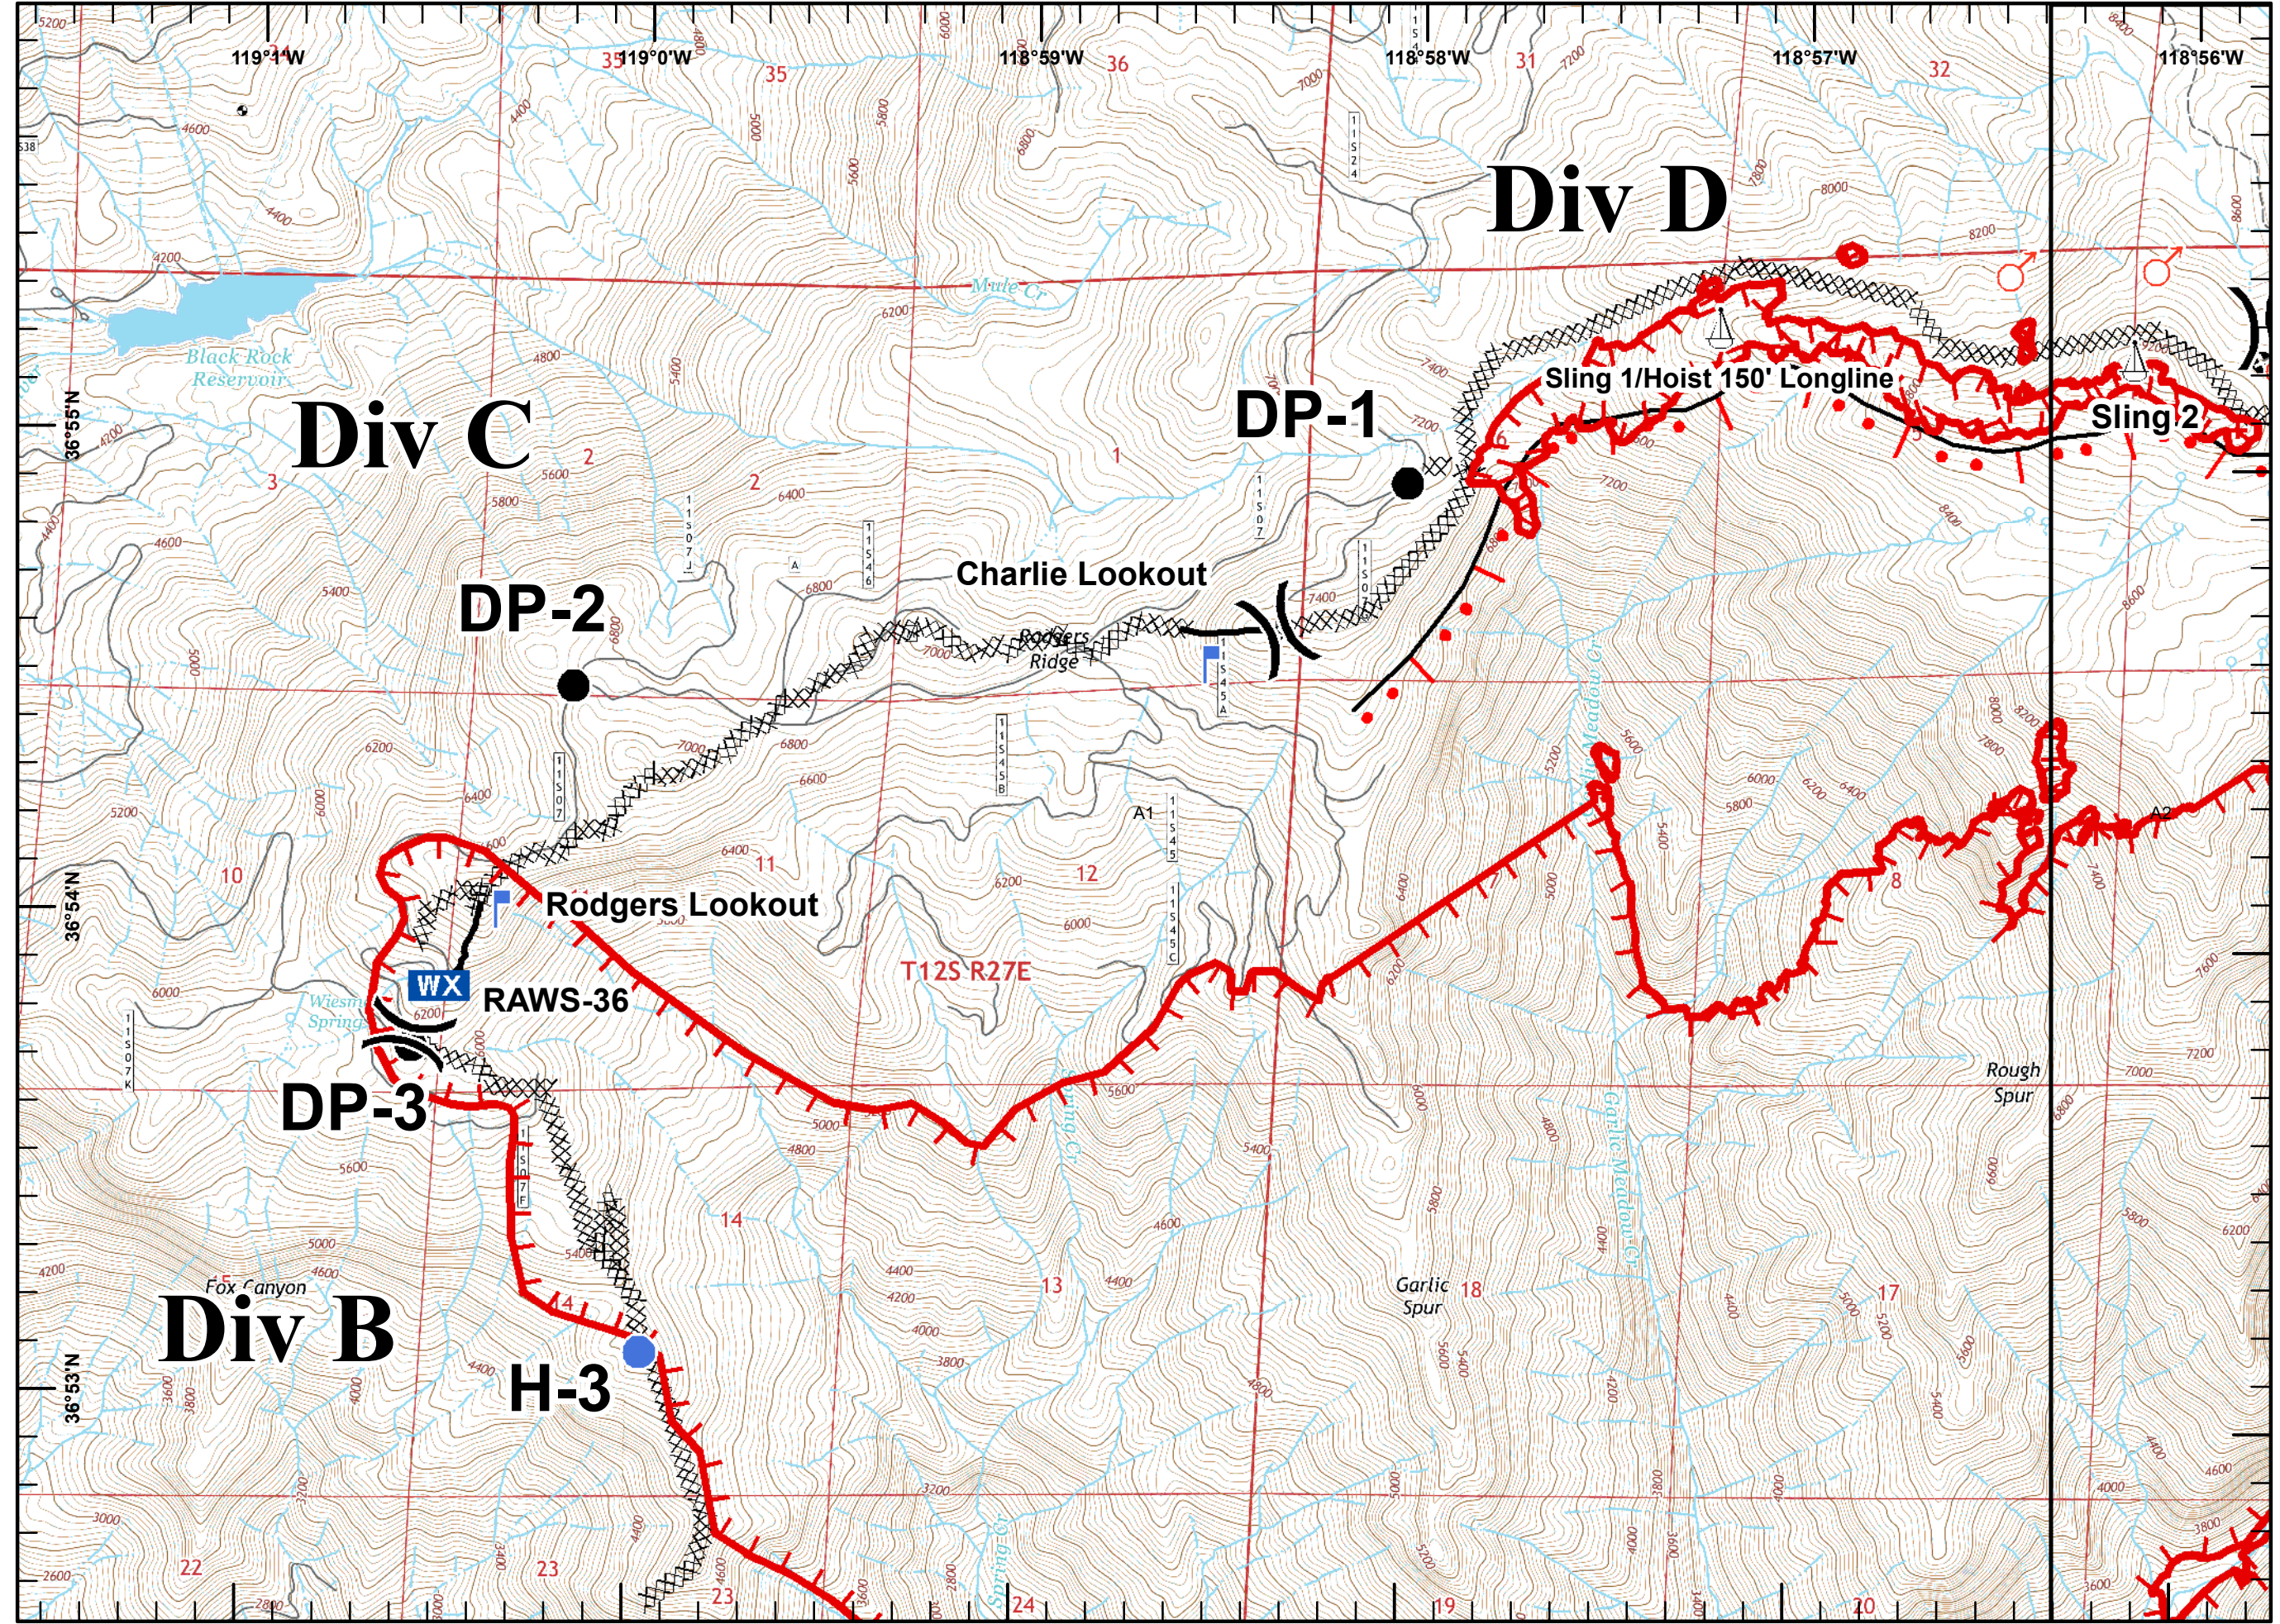

- Legend**
-  Division
 -  Drop Point
 -  Helispot
 -  Lookout
 -  Mobile Weather Unit
 -  Sling Site
 -  Spot Fire
 -  Uncontrolled Fire Edge
 -  Completed Dozer Line
 -  Completed Line
 -  Active Burnout
 -  Other

Tile Locations

Miles

- Legend**
- Division
 - Camp
 - Helispot
 - Repeater
 - Safety Zone
 - Sling Site
 - Spot Fire
 - Uncontrolled Fire Edge
 - Completed Dozer Line
 - Active Burnout
 - Other

Tile Locations

Miles

Legend

- Division
- Branch
- Helispot
- Uncontrolled Fire Edge
- Other

Tile Locations

A compass rose shows the cardinal directions: North (N), South (S), East (E), and West (W). Below it is a scale bar labeled 'Miles' with markings at 0, 0.25, and 0.5.

Legend
 Uncontrolled Fire Edge
 Planned Fire Line

Tile Locations