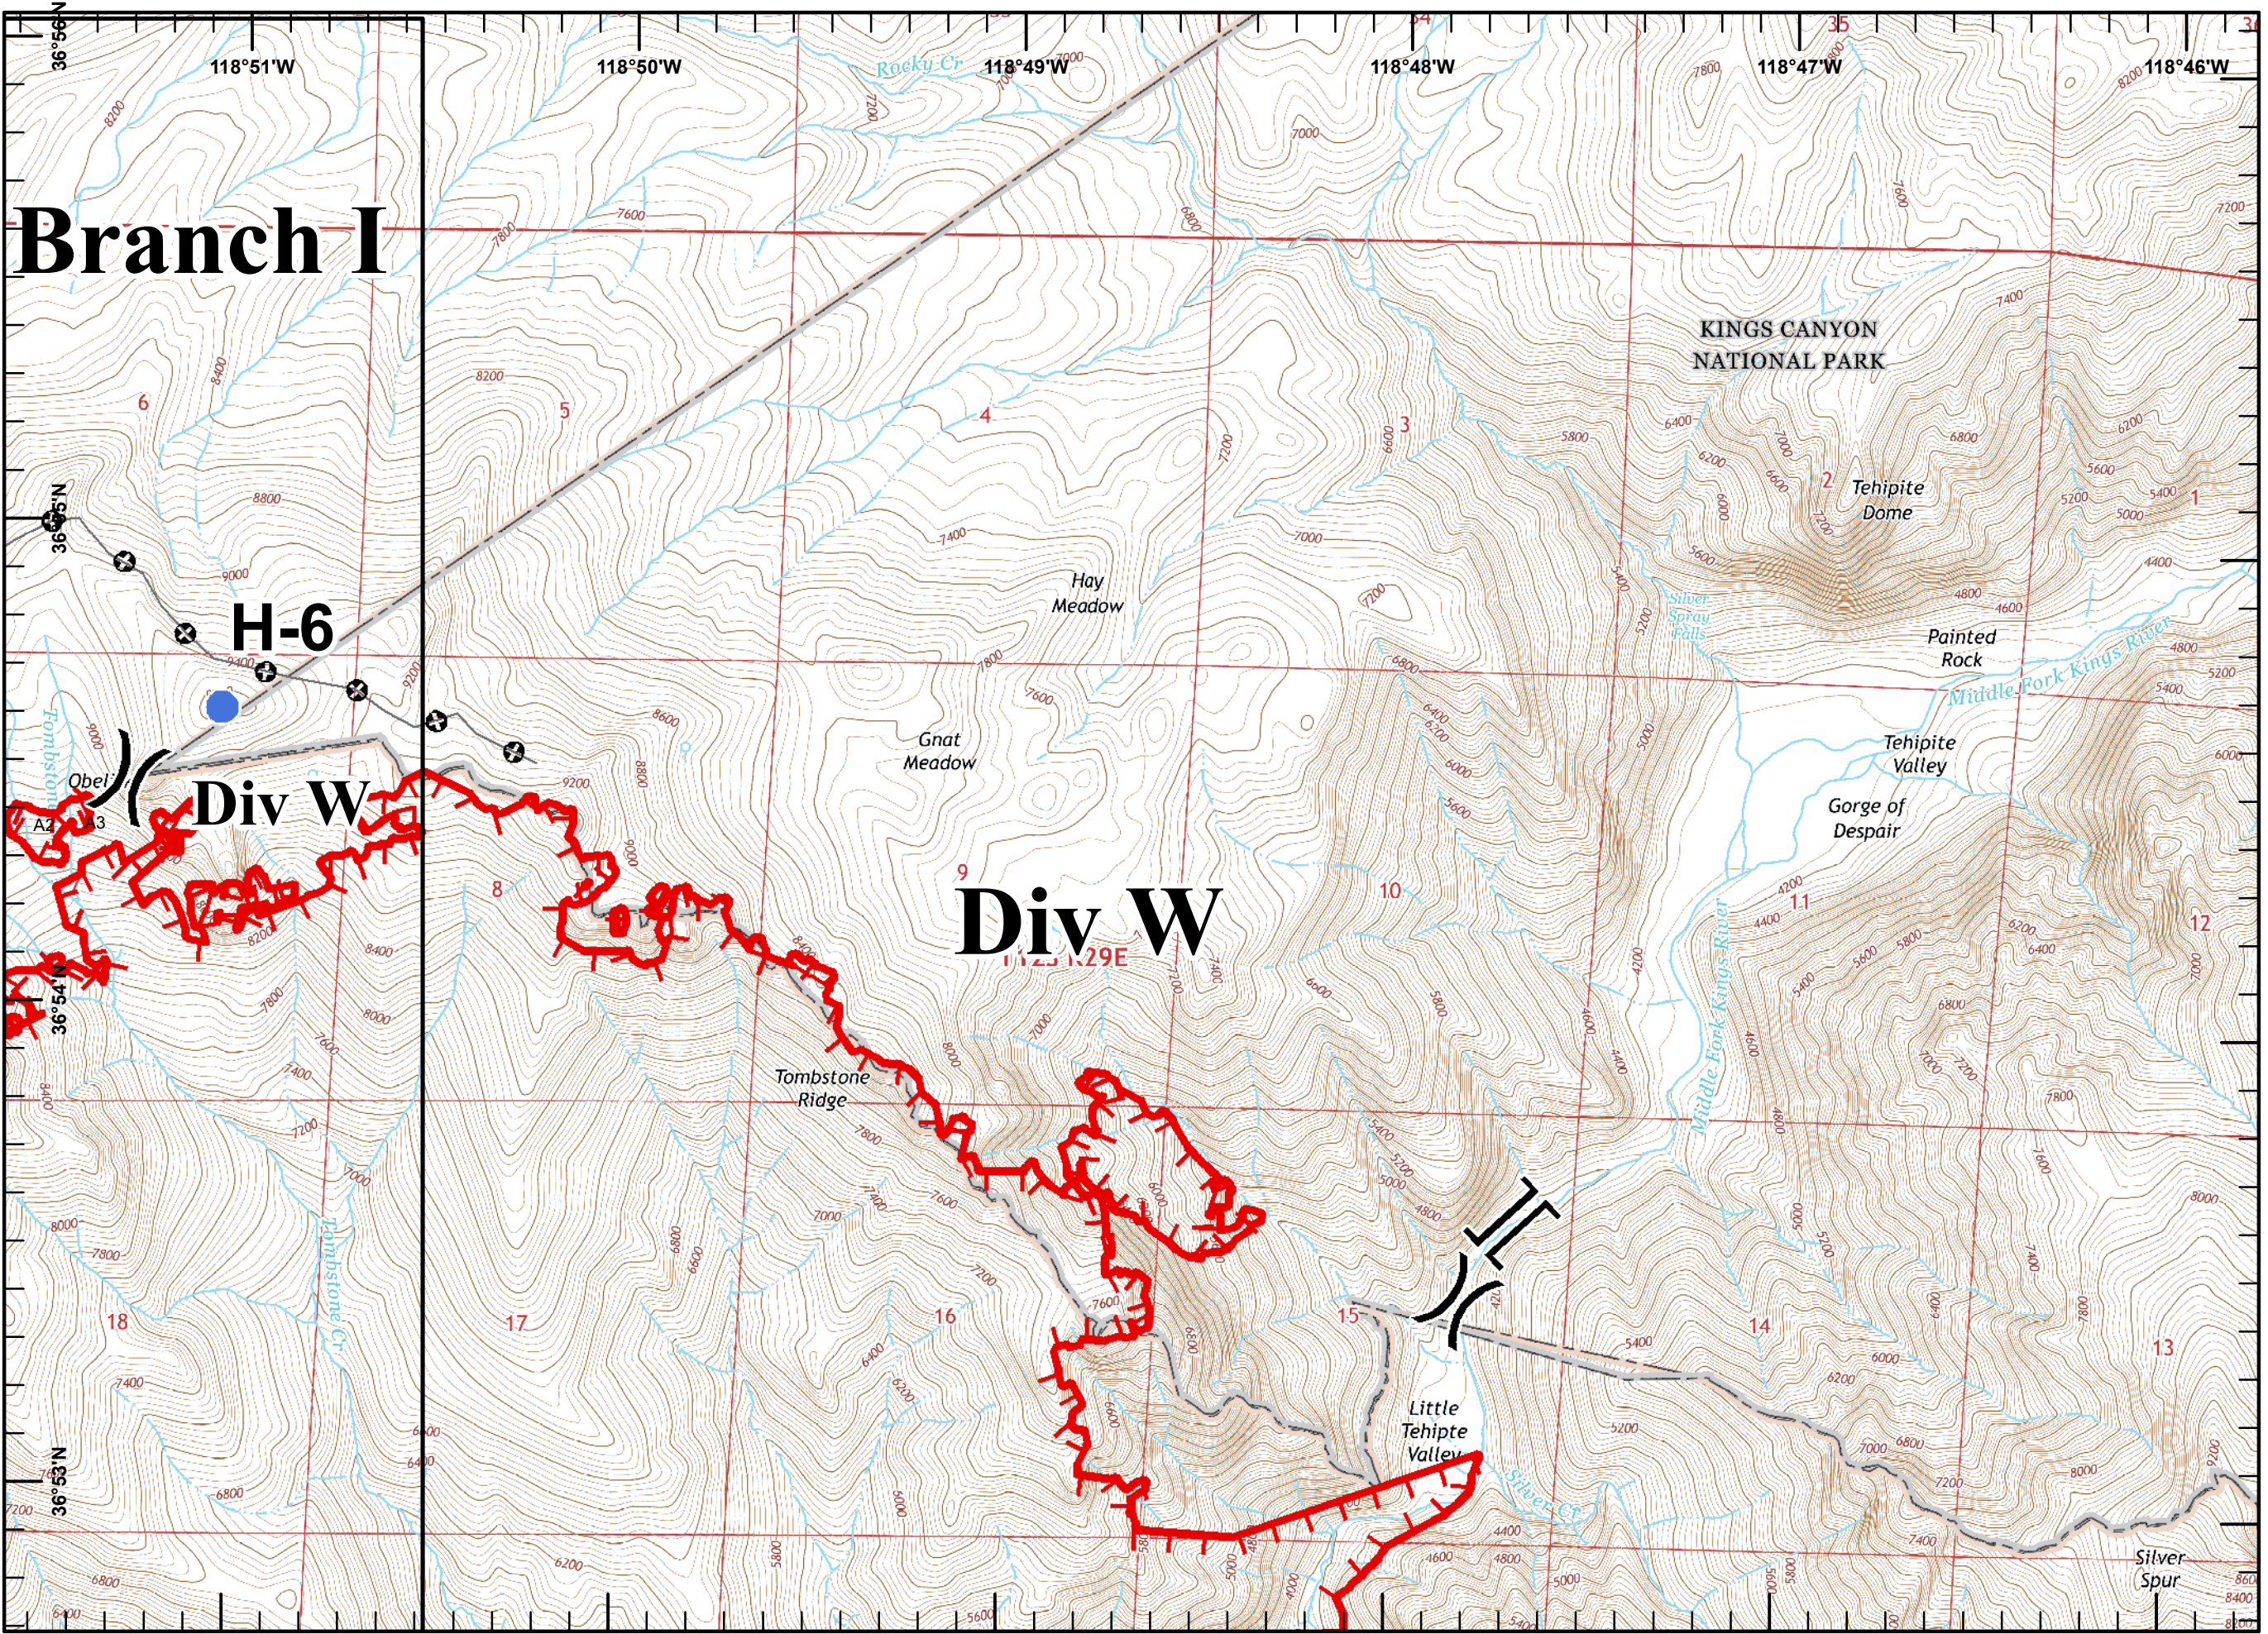

- Legend**
-  Division
 -  Drop Point
 -  Helispot
 -  Lookout
 -  Mobile Weather Unit
 -  Sling Site
 -  Spot Fire
 -  Uncontrolled Fire Edge
 -  Completed Dozer Line
 -  Completed Line
 -  Active Burnout
 -  Other

Tile Locations

Miles

- Legend**
- Division
 - Camp
 - Helispot
 - Repeater
 - Safety Zone
 - Sling Site
 - Spot Fire
 - Uncontrolled Fire Edge
 - Completed Dozer Line
 - Active Burnout
 - Other

Tile Locations

Miles

Legend

- Division
- Branch
- Helispot
- Uncontrolled Fire Edge
- Other

Tile Locations

A compass rose shows the cardinal directions: North (N), South (S), East (E), and West (W). Below it is a scale bar labeled 'Miles' with markings at 0, 0.25, and 0.5.

Legend
 Uncontrolled Fire Edge
 Planned Fire Line

Tile Locations