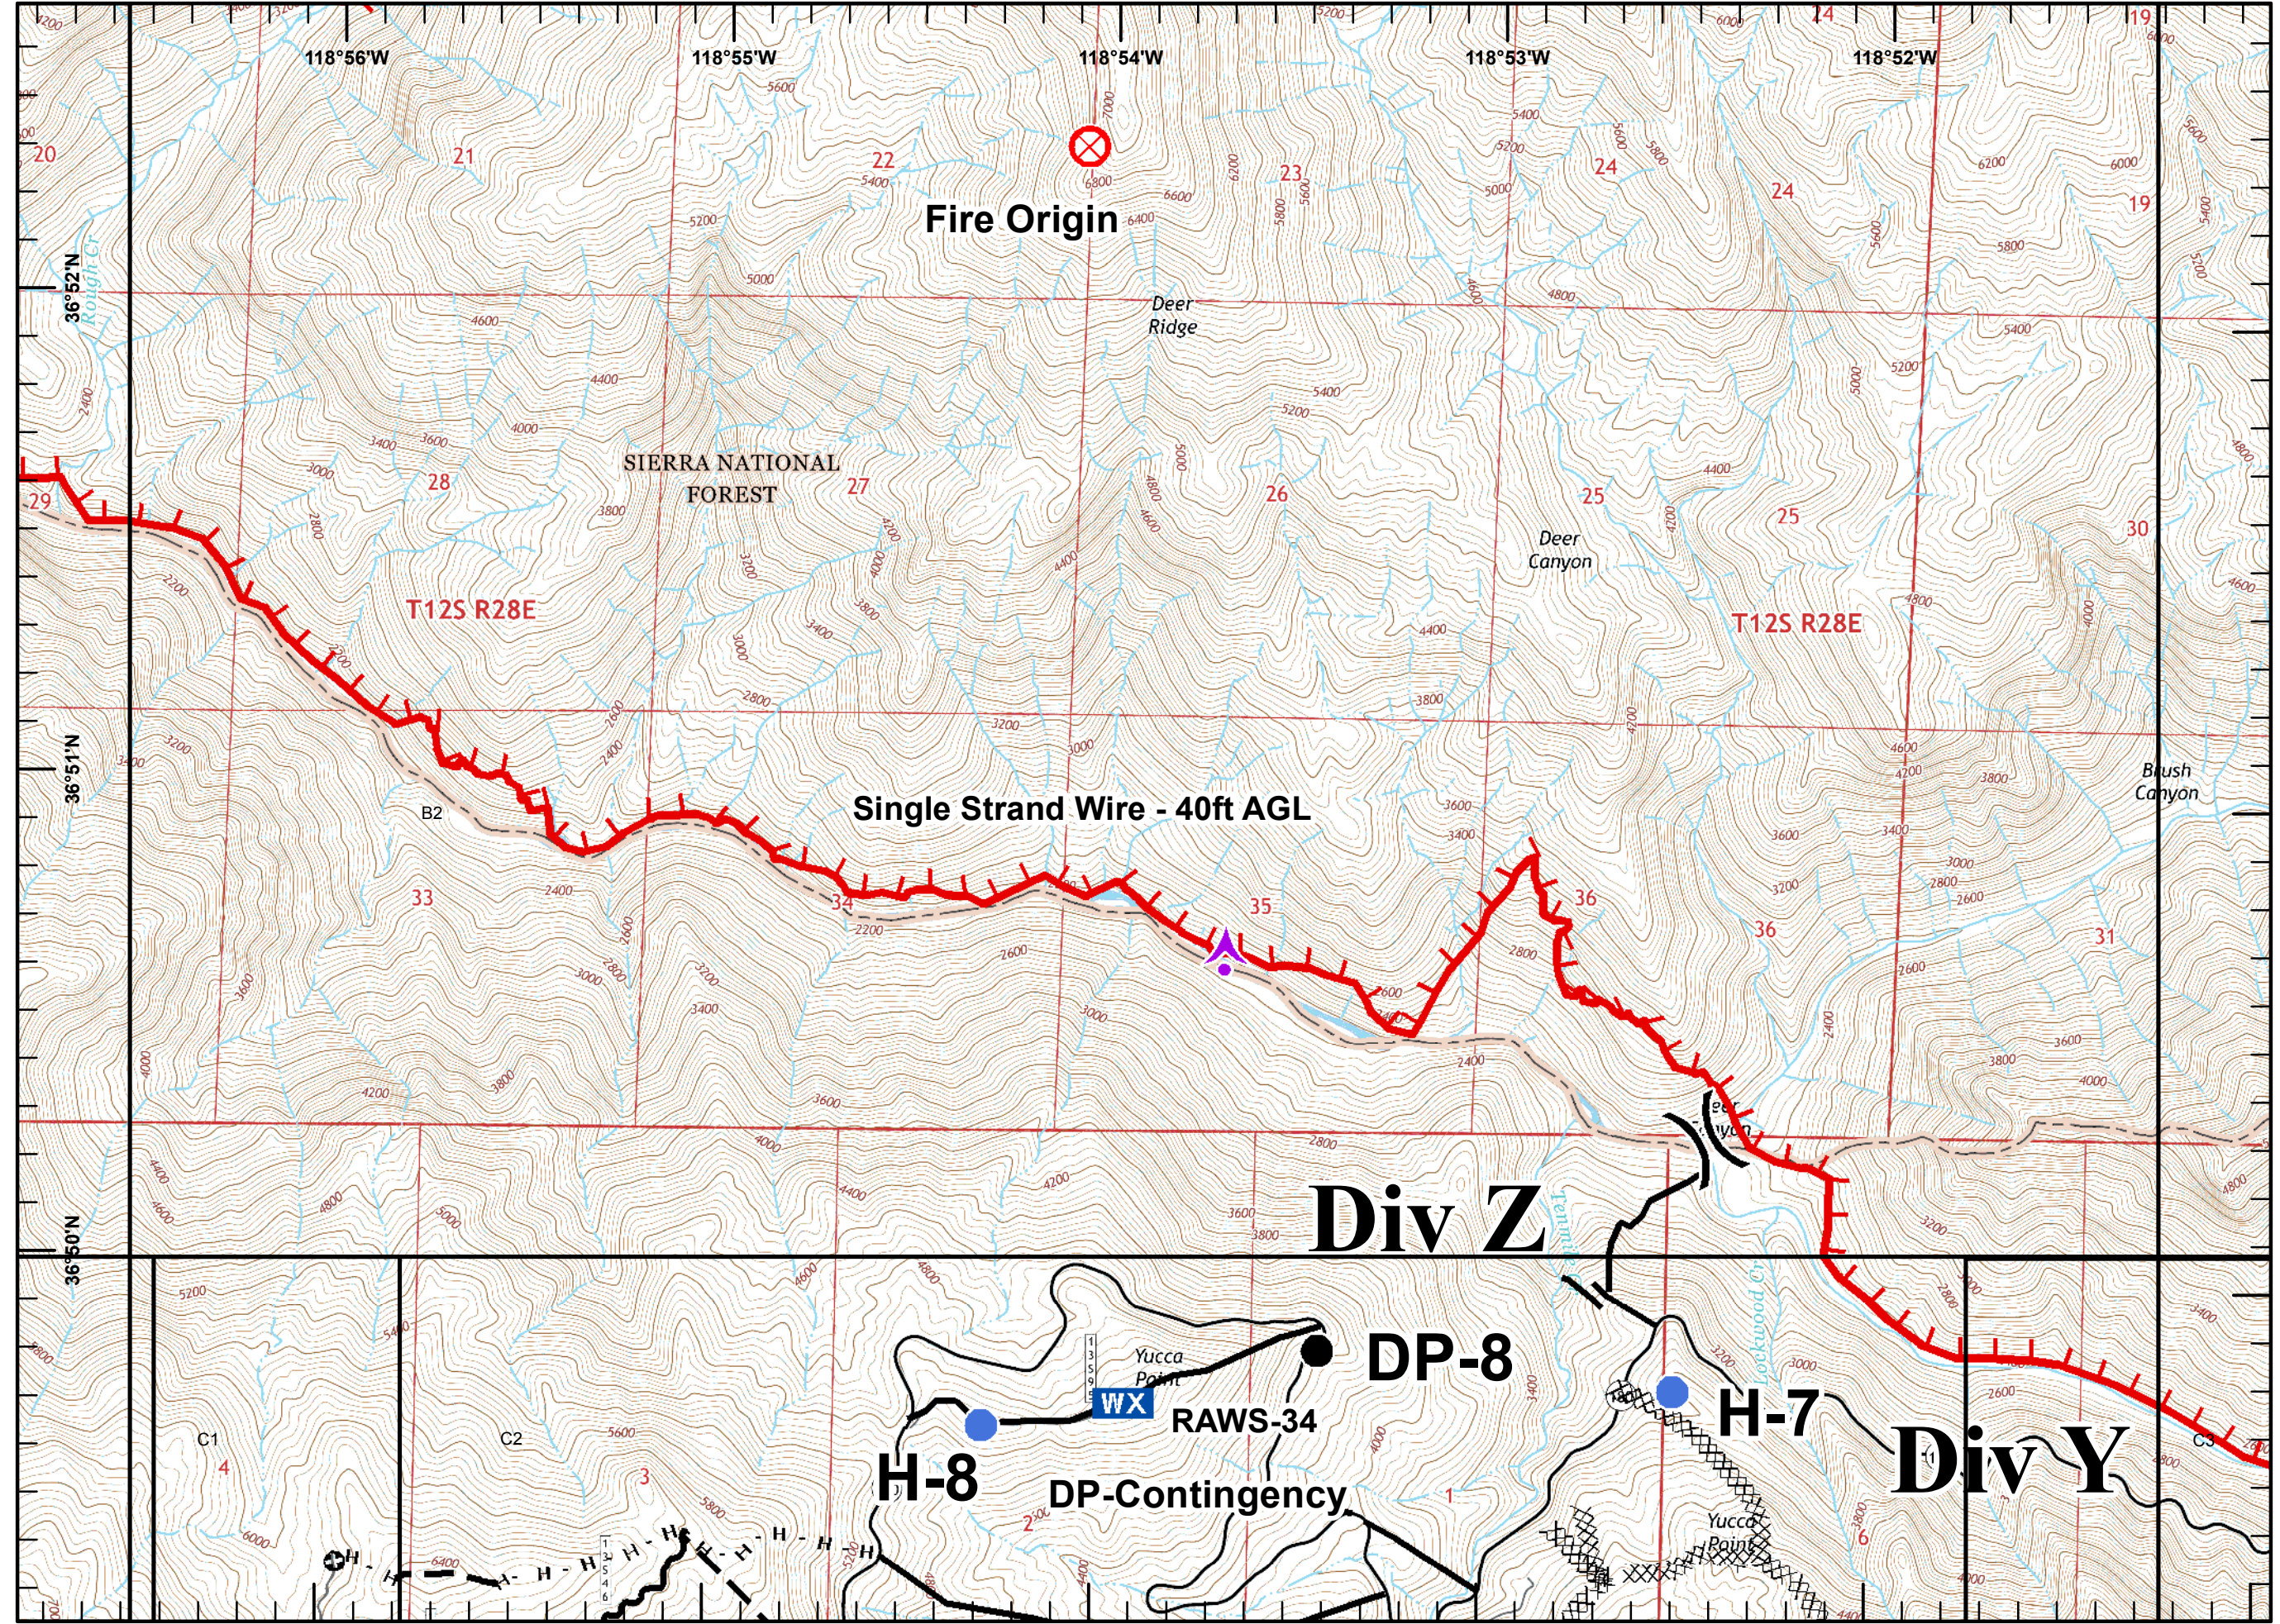

Tile Locations

Miles

- Legend**
- Division
 - Camp
 - Helispot
 - Repeater
 - Safety Zone
 - Sling Site
 - Spot Fire
 - Uncontrolled Fire Edge
 - Completed Dozer Line
 - Active Burnout
 - Other

Tile Locations

Miles

Legend

- Division
- Branch
- Helispot
- Uncontrolled Fire Edge
- Other

Tile Locations

A compass rose shows the cardinal directions: North (N), South (S), East (E), and West (W). Below it is a scale bar labeled 'Miles' with markings at 0, 0.25, and 0.5.

- Legend**
- Division
 - Branch
 - Helispot
 - Uncontrolled Fire Edge
 - Completed Line
 - Planned Fire Line
 - Other

- Legend**
-  Division
 -  Aerial Hazard
 -  Drop Point
 -  Fire Origin
 -  Helispot
 -  Mobile Weather Unit
 -  Uncontrolled Fire Edge
 -  Completed Dozer Line
 -  Completed Line
 -  Hand Line
 -  Planned Fire Line
 -  Other

Legend
 Uncontrolled Fire Edge
 Planned Fire Line

Tile Locations