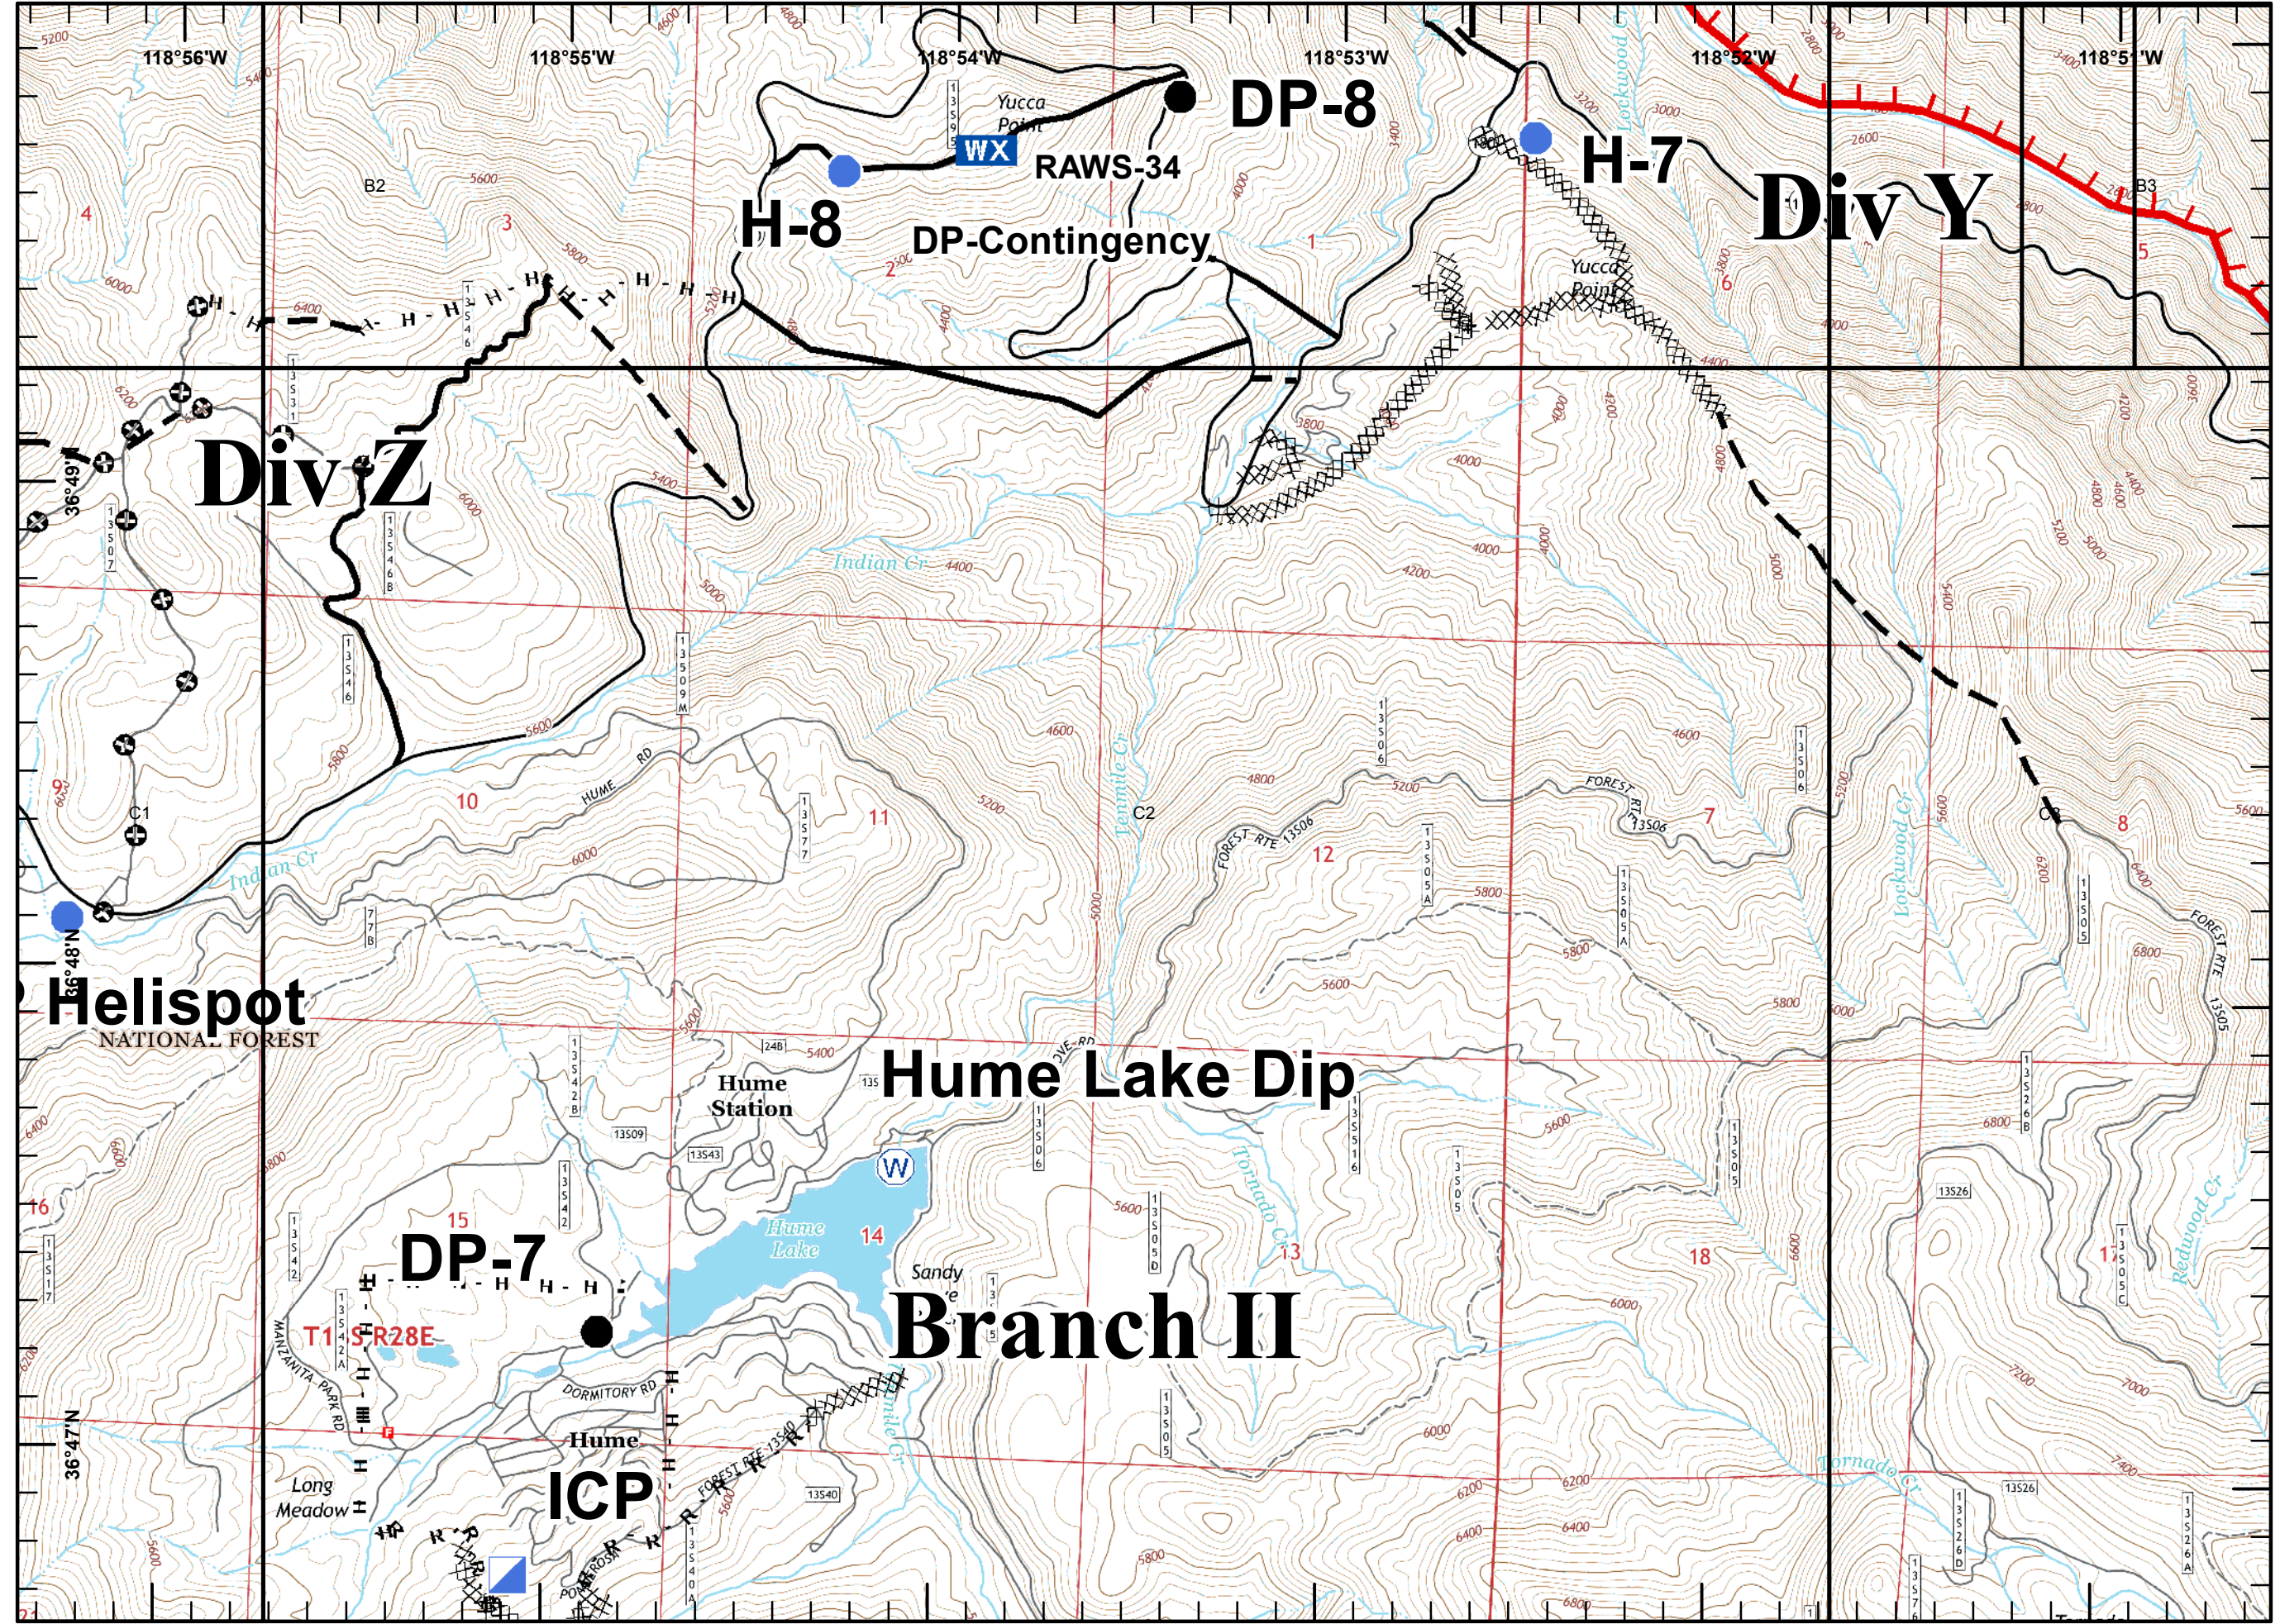

Tile Locations

Miles

- Legend**
- Division
 - Camp
 - Helispot
 - Repeater
 - Safety Zone
 - Sling Site
 - Spot Fire
 - Uncontrolled Fire Edge
 - Completed Dozer Line
 - Active Burnout
 - Other

Tile Locations

Miles

Legend

- Division
- Branch
- Helispot
- Uncontrolled Fire Edge
- Other

Tile Locations

A compass rose shows the cardinal directions: North (N), South (S), East (E), and West (W). Below it is a scale bar labeled 'Miles' with markings at 0, 0.25, and 0.5.

- Legend**
- Division
 - Branch
 - Helispot
 - Uncontrolled Fire Edge
 - Completed Line
 - Planned Fire Line
 - Other

- Legend**
-  Division
 -  Aerial Hazard
 -  Drop Point
 -  Fire Origin
 -  Helispot
 -  Mobile Weather Unit
 -  Uncontrolled Fire Edge
 -  Completed Dozer Line
 -  Completed Line
 -  Hand Line
 -  Planned Fire Line
 -  Other

Legend
 Uncontrolled Fire Edge
 Planned Fire Line

Tile Locations