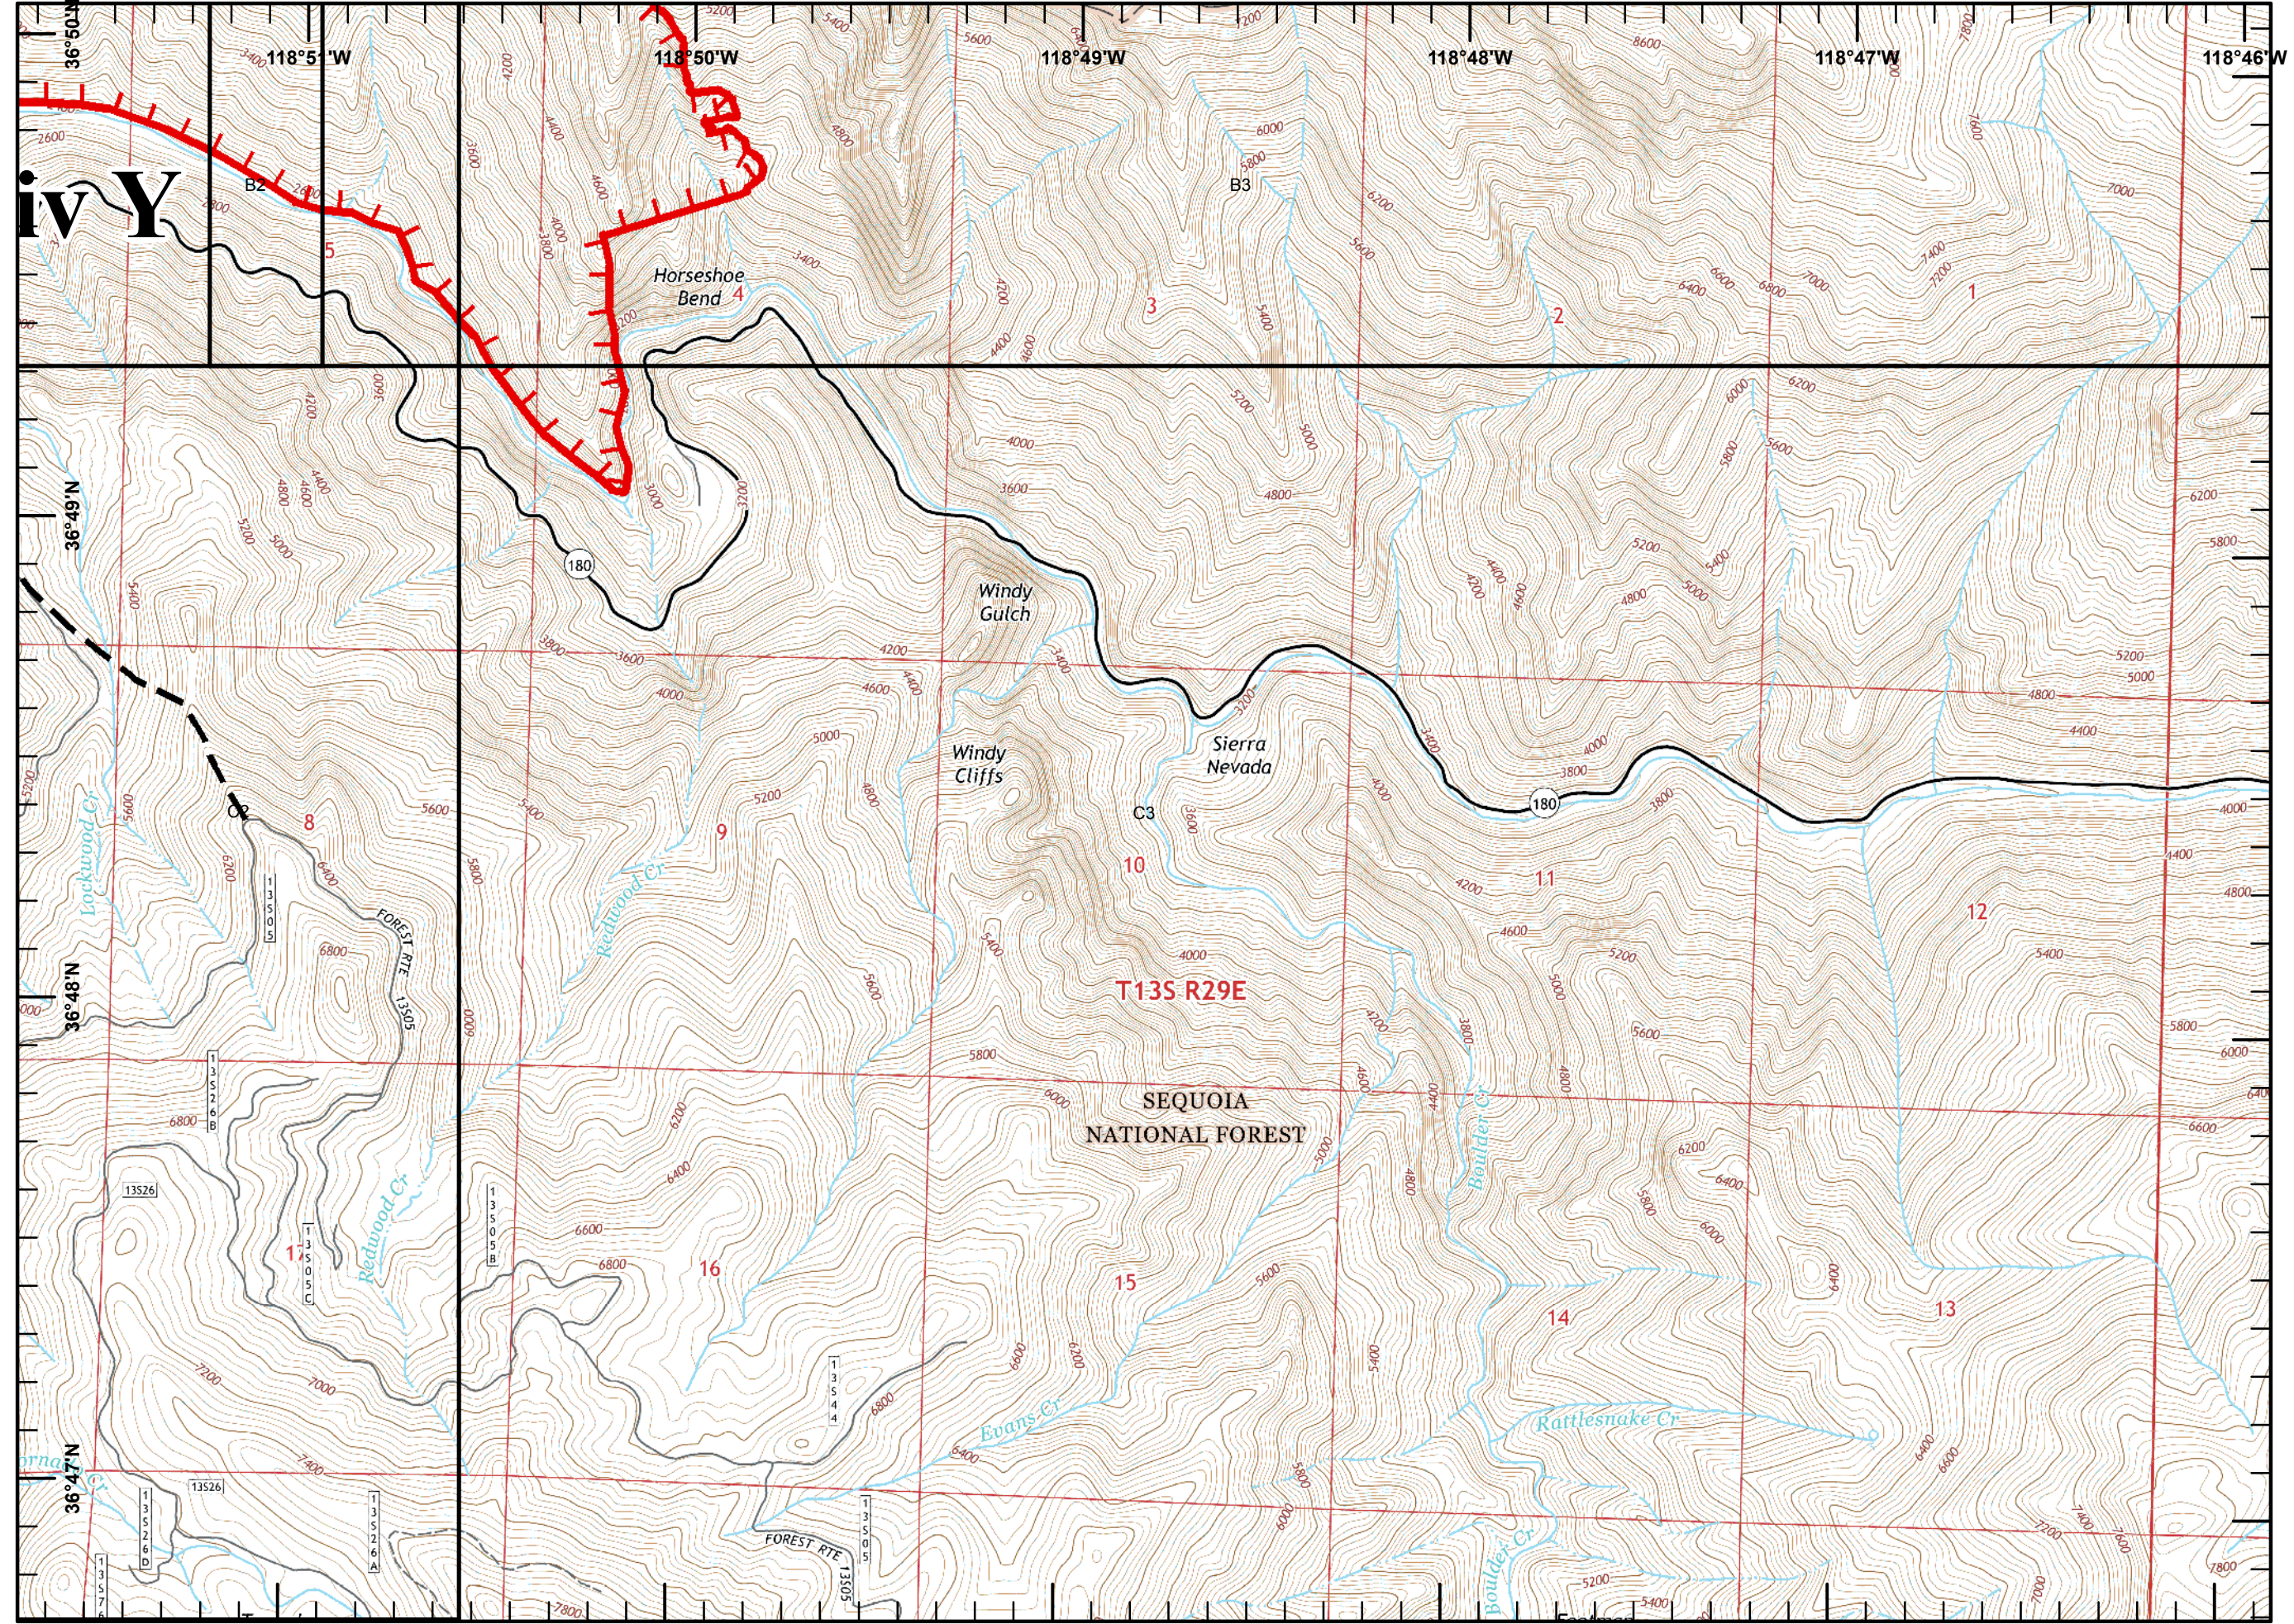

Tile Locations

Miles

- Legend**
- Division
 - Camp
 - Helispot
 - Repeater
 - Safety Zone
 - Sling Site
 - Spot Fire
 - Uncontrolled Fire Edge
 - Completed Dozer Line
 - Active Burnout
 - Other

Tile Locations

Miles

Legend

- Division
- Branch
- Helispot
- Uncontrolled Fire Edge
- Other

Tile Locations

A compass rose shows the cardinal directions: North (N), South (S), East (E), and West (W). Below it is a scale bar labeled 'Miles' with markings at 0, 0.25, and 0.5.

Legend
 Uncontrolled Fire Edge

- Legend**
-  Division
 -  Drop Point
 -  Helispot
 -  Hand Line
 -  Planned Fire Line
 -  Other

- Legend**
- Drop Point
 - Helispot
 - ▣ Incident Command Post
 - WX Mobile Weather Unit
 - W Water Source
 - Uncontrolled Fire Edge
 - XXXX Completed Dozer Line
 - Completed Line
 - H · Hand Line
 - R · Road as Completed Line
 - - - Planned Fire Line
 - ⊕ Other

Legend
 Uncontrolled Fire Edge
 Planned Fire Line

Tile Locations