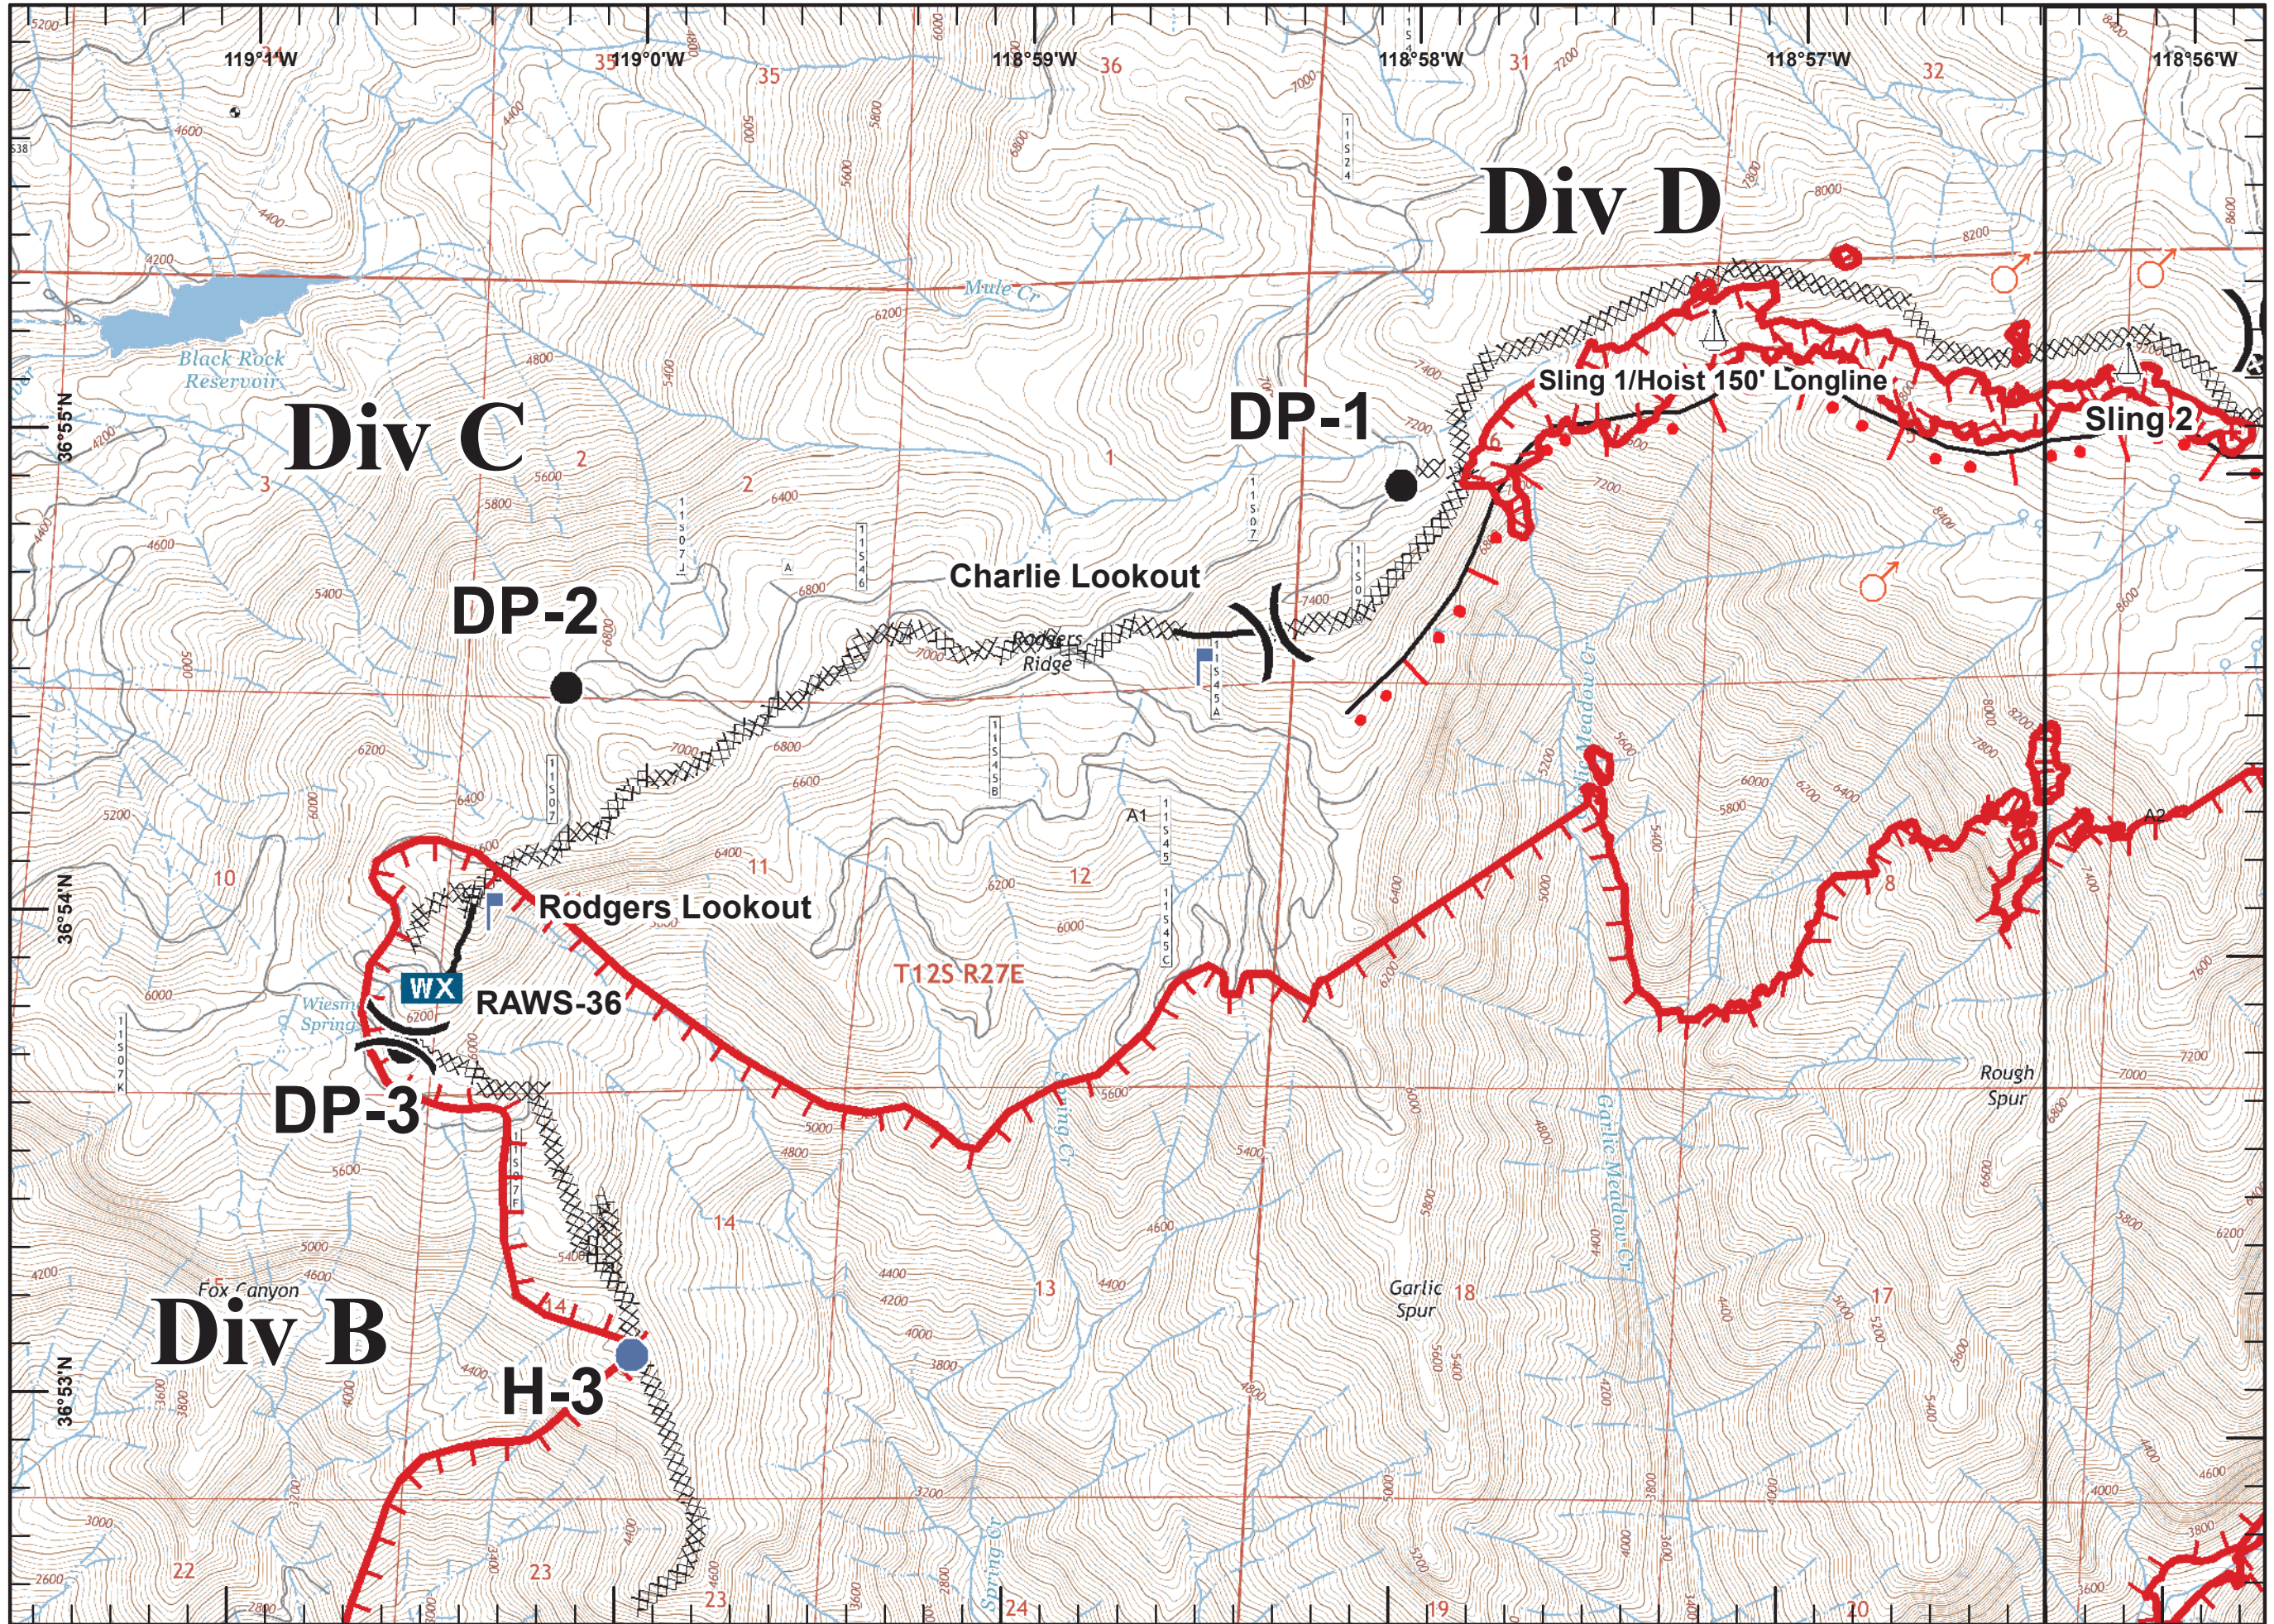

Legend

-  Division
-  Drop Point
-  Helispot
-  Lookout
-  Mobile Weather Unit
-  Sling Site
-  Spot Fire
-  Uncontrolled Fire Edge
-  Completed Dozer Line
-  Completed Line
-  Active Burnout
-  Other

Tile Locations

Miles

Legend

-  Division
-  Camp
-  Helispot
-  Repeater
-  Safety Zone
-  Sling Site
-  Spot Fire
-  Uncontrolled Fire Edge
-  Completed Dozer Line
-  Active Burnout
-  Other

Tile Locations

Miles

Branch I

Tile Locations

Miles

Legend

-  Division
-  Branch
-  Camp
-  Drop Point
-  Helispot
-  Uncontrolled Fire Edge
-  Completed Line
-  Planned Fire Line
-  Other

Tile Locations

Miles

Legend

-  Division
-  Aerial Hazard
-  Drop Point
-  Fire Origin
-  Helispot
-  Mobile Weather Unit
-  Uncontrolled Fire Edge
-  Completed Dozer Line
-  Completed Line
-  Hand Line
-  Planned Fire Line
-  Other

Tile Locations

Miles

Legend
Uncontrolled Fire Edge

Tile Locations

Miles

Legend

-  Division
-  Drop Point
-  Helispot
-  Hand Line
-  Planned Fire Line
-  Other

Tile Locations