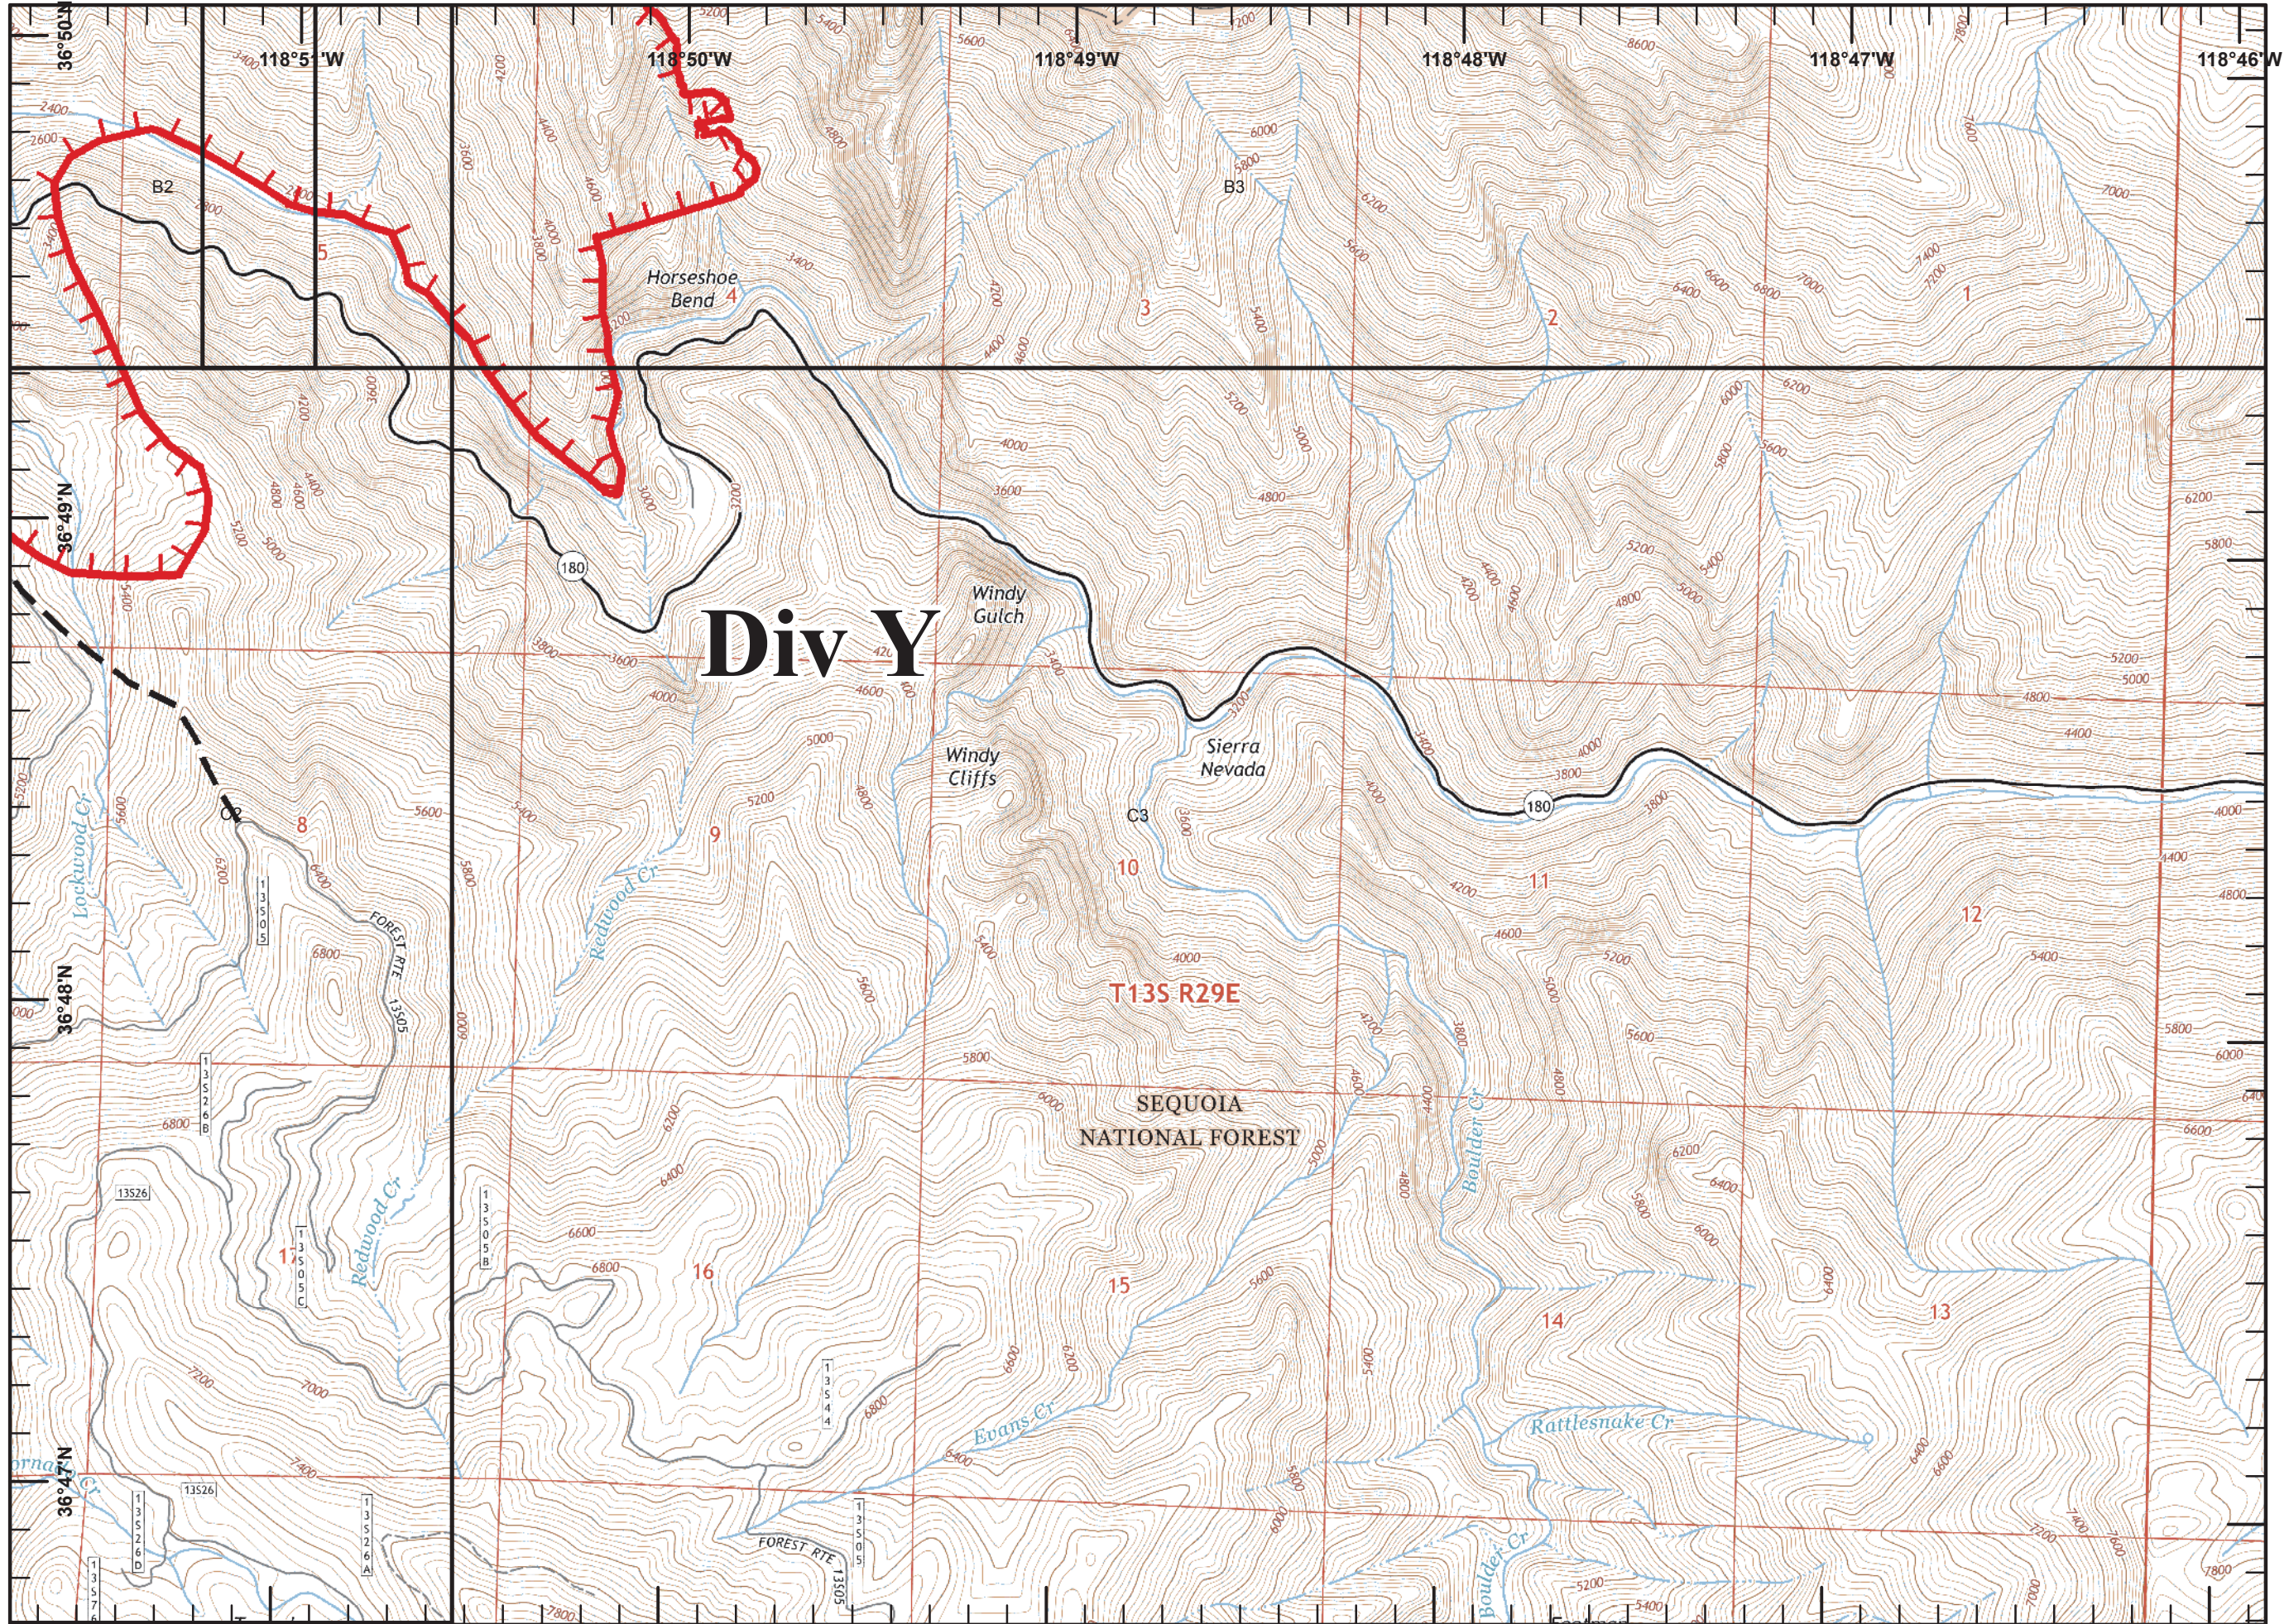

Tile Locations

Miles

Legend

-  Division
-  Branch
-  Camp
-  Drop Point
-  Helispot
-  Uncontrolled Fire Edge
-  Completed Line
-  Planned Fire Line
-  Other

Tile Locations

Miles

Legend

-  Division
-  Aerial Hazard
-  Drop Point
-  Fire Origin
-  Helispot
-  Mobile Weather Unit
-  Uncontrolled Fire Edge
-  Completed Dozer Line
-  Completed Line
-  Hand Line
-  Planned Fire Line
-  Other

Tile Locations

Miles

Legend
Uncontrolled Fire Edge

Tile Locations

Miles

Legend

-  Division
-  Drop Point
-  Helispot
-  Hand Line
-  Planned Fire Line
-  Other

Tile Locations

Miles

Legend

-  Division
-  Drop Point
-  Helispot
-  Incident Command Post
-  Mobile Weather Unit
-  Water Source
-  Uncontrolled Fire Edge
-  Completed Dozer Line
-  Completed Line
-  Hand Line
-  Road as Completed Line
-  Planned Fire Line
-  Other

Tile Locations

Miles

Legend
Uncontrolled Fire Edge
Planned Fire Line

Tile Locations

Miles