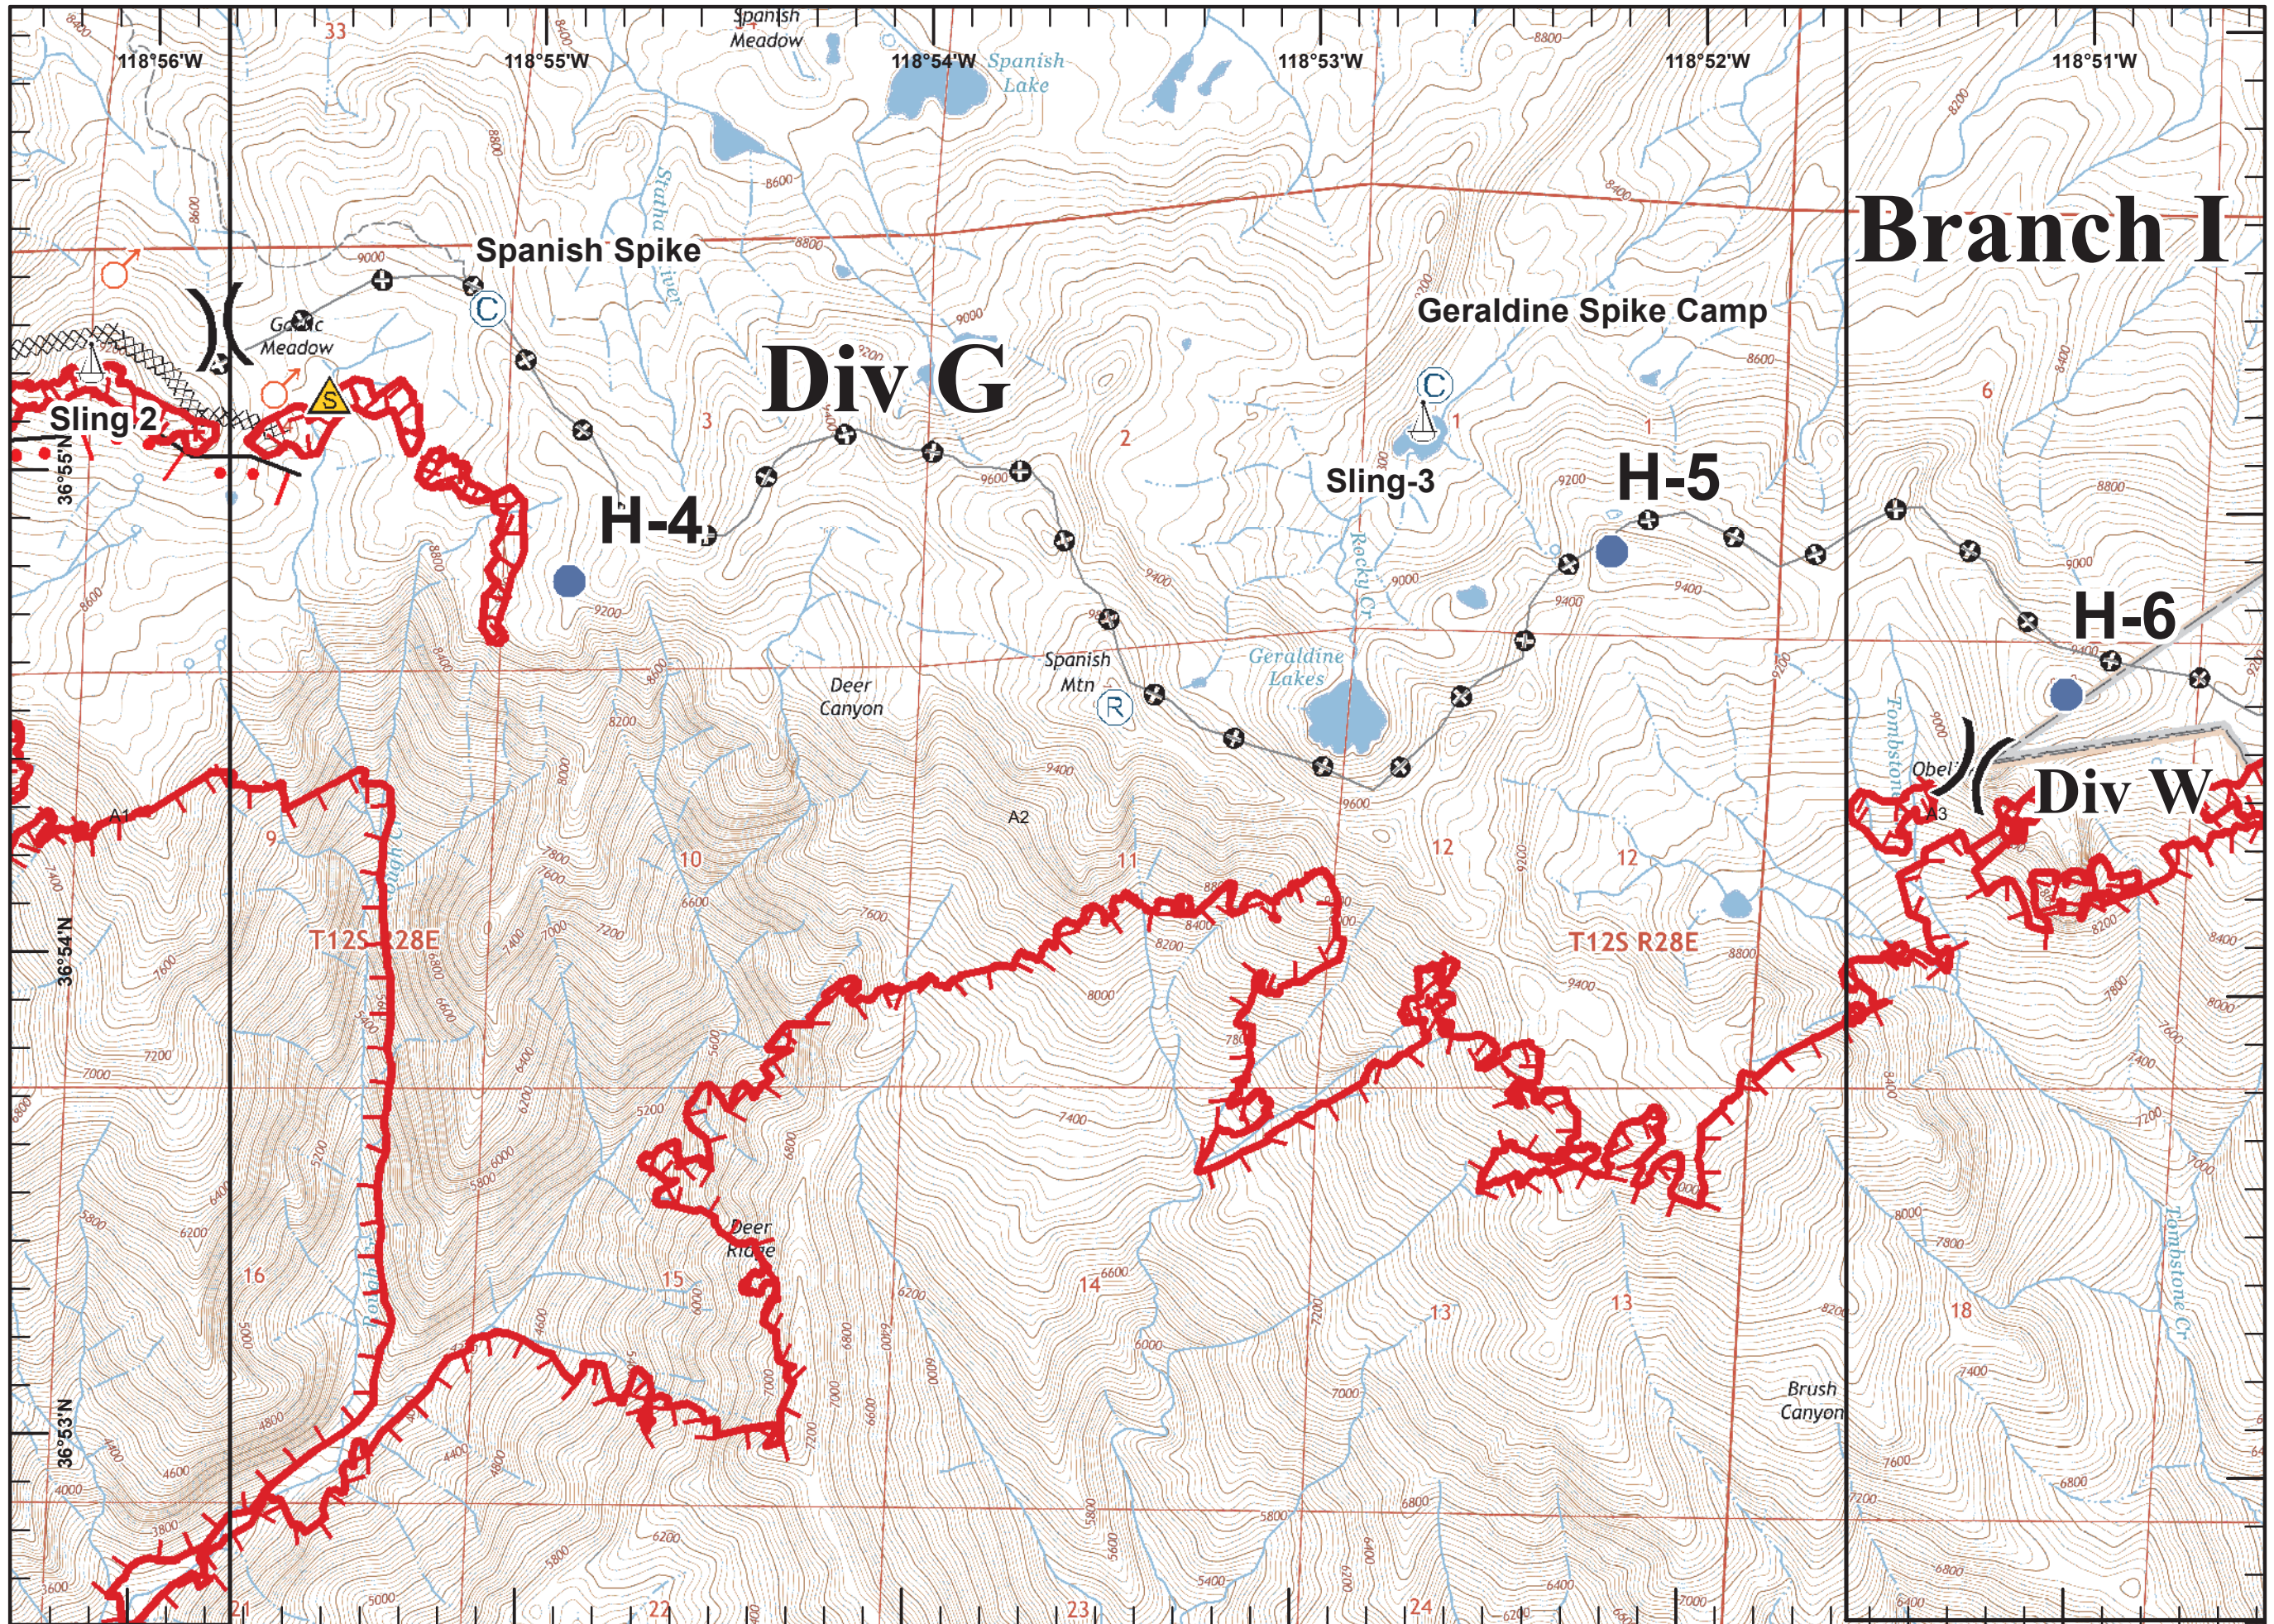

Miles

Legend

-  Division
-  Camp
-  Helispot
-  Repeater
-  Safety Zone
-  Sling Site
-  Spot Fire
-  Uncontrolled Fire Edge
-  Completed Dozer Line
-  Active Burnout
-  Other

Tile Locations

Miles

Branch I

Tile Locations

Miles

Legend

-  Division
-  Branch
-  Camp
-  Drop Point
-  Helispot
-  Uncontrolled Fire Edge
-  Completed Line
-  Planned Fire Line
-  Other

Tile Locations

Miles

Legend

-  Division
-  Aerial Hazard
-  Drop Point
-  Fire Origin
-  Helispot
-  Mobile Weather Unit
-  Uncontrolled Fire Edge
-  Completed Dozer Line
-  Completed Line
-  Hand Line
-  Planned Fire Line
-  Other

Tile Locations

Miles

Legend
Uncontrolled Fire Edge

Tile Locations

Miles

Legend

-  Division
-  Drop Point
-  Helispot
-  Hand Line
-  Planned Fire Line
-  Other

Tile Locations

Tile Locations

Miles

Legend
Uncontrolled Fire Edge
Planned Fire Line

Tile Locations

Miles