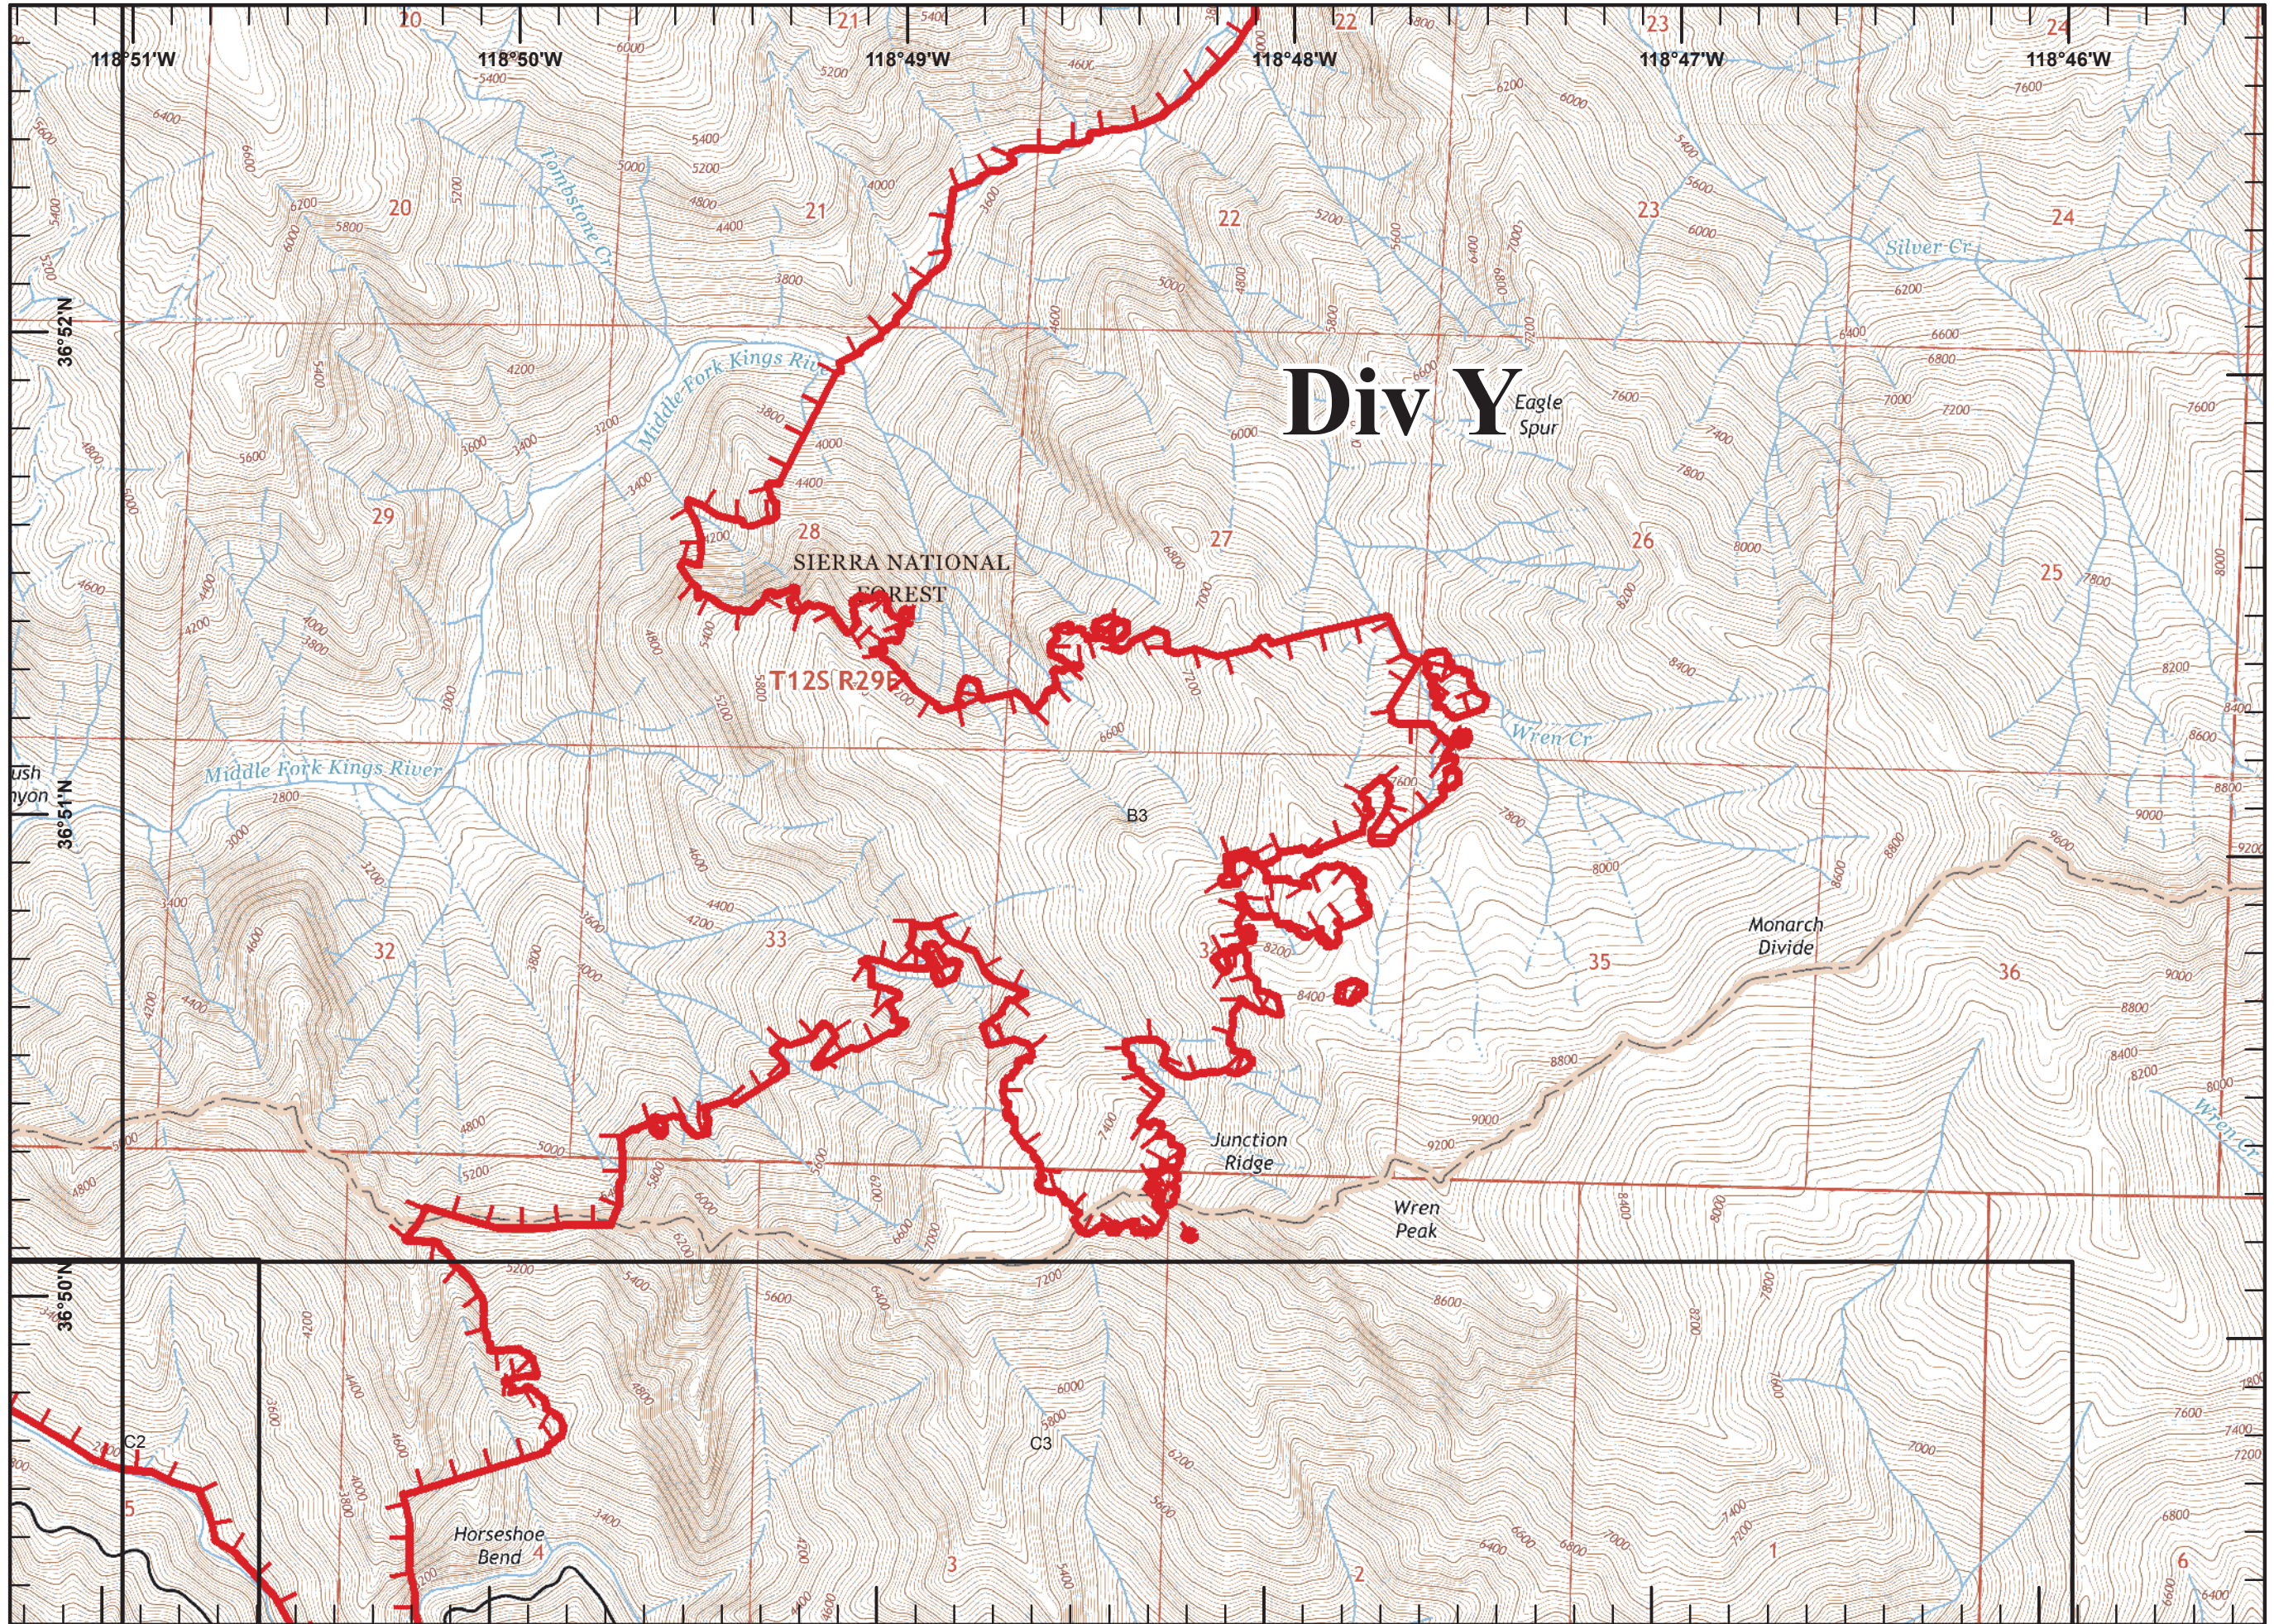

Legend

-  Division
-  Drop Point
-  Helispot
-  Lookout
-  Mobile Weather Unit
-  Sling Site
-  Spot Fire
-  Uncontrolled Fire Edge
-  Completed Dozer Line
-  Completed Line
-  Active Burnout
-  Other

Tile Locations

Tile Locations

Miles

Legend

-  Division
-  Branch
-  Camp
-  Drop Point
-  Helispot
-  Uncontrolled Fire Edge
-  Completed Line
-  Planned Fire Line
-  Other

Tile Locations

Miles

Legend

-  Division
-  Aerial Hazard
-  Drop Point
-  Fire Origin
-  Helispot
-  Mobile Weather Unit
-  Uncontrolled Fire Edge
-  Completed Dozer Line
-  Completed Line
-  Hand Line
-  Planned Fire Line
-  Other

Tile Locations

Miles

Legend
Uncontrolled Fire Edge

Tile Locations

Miles

Legend

-  Division
-  Drop Point
-  Helispot
-  Hand Line
-  Planned Fire Line
-  Other

Tile Locations

Tile Locations

Miles

Legend
Uncontrolled Fire Edge
Planned Fire Line

Tile Locations

Miles