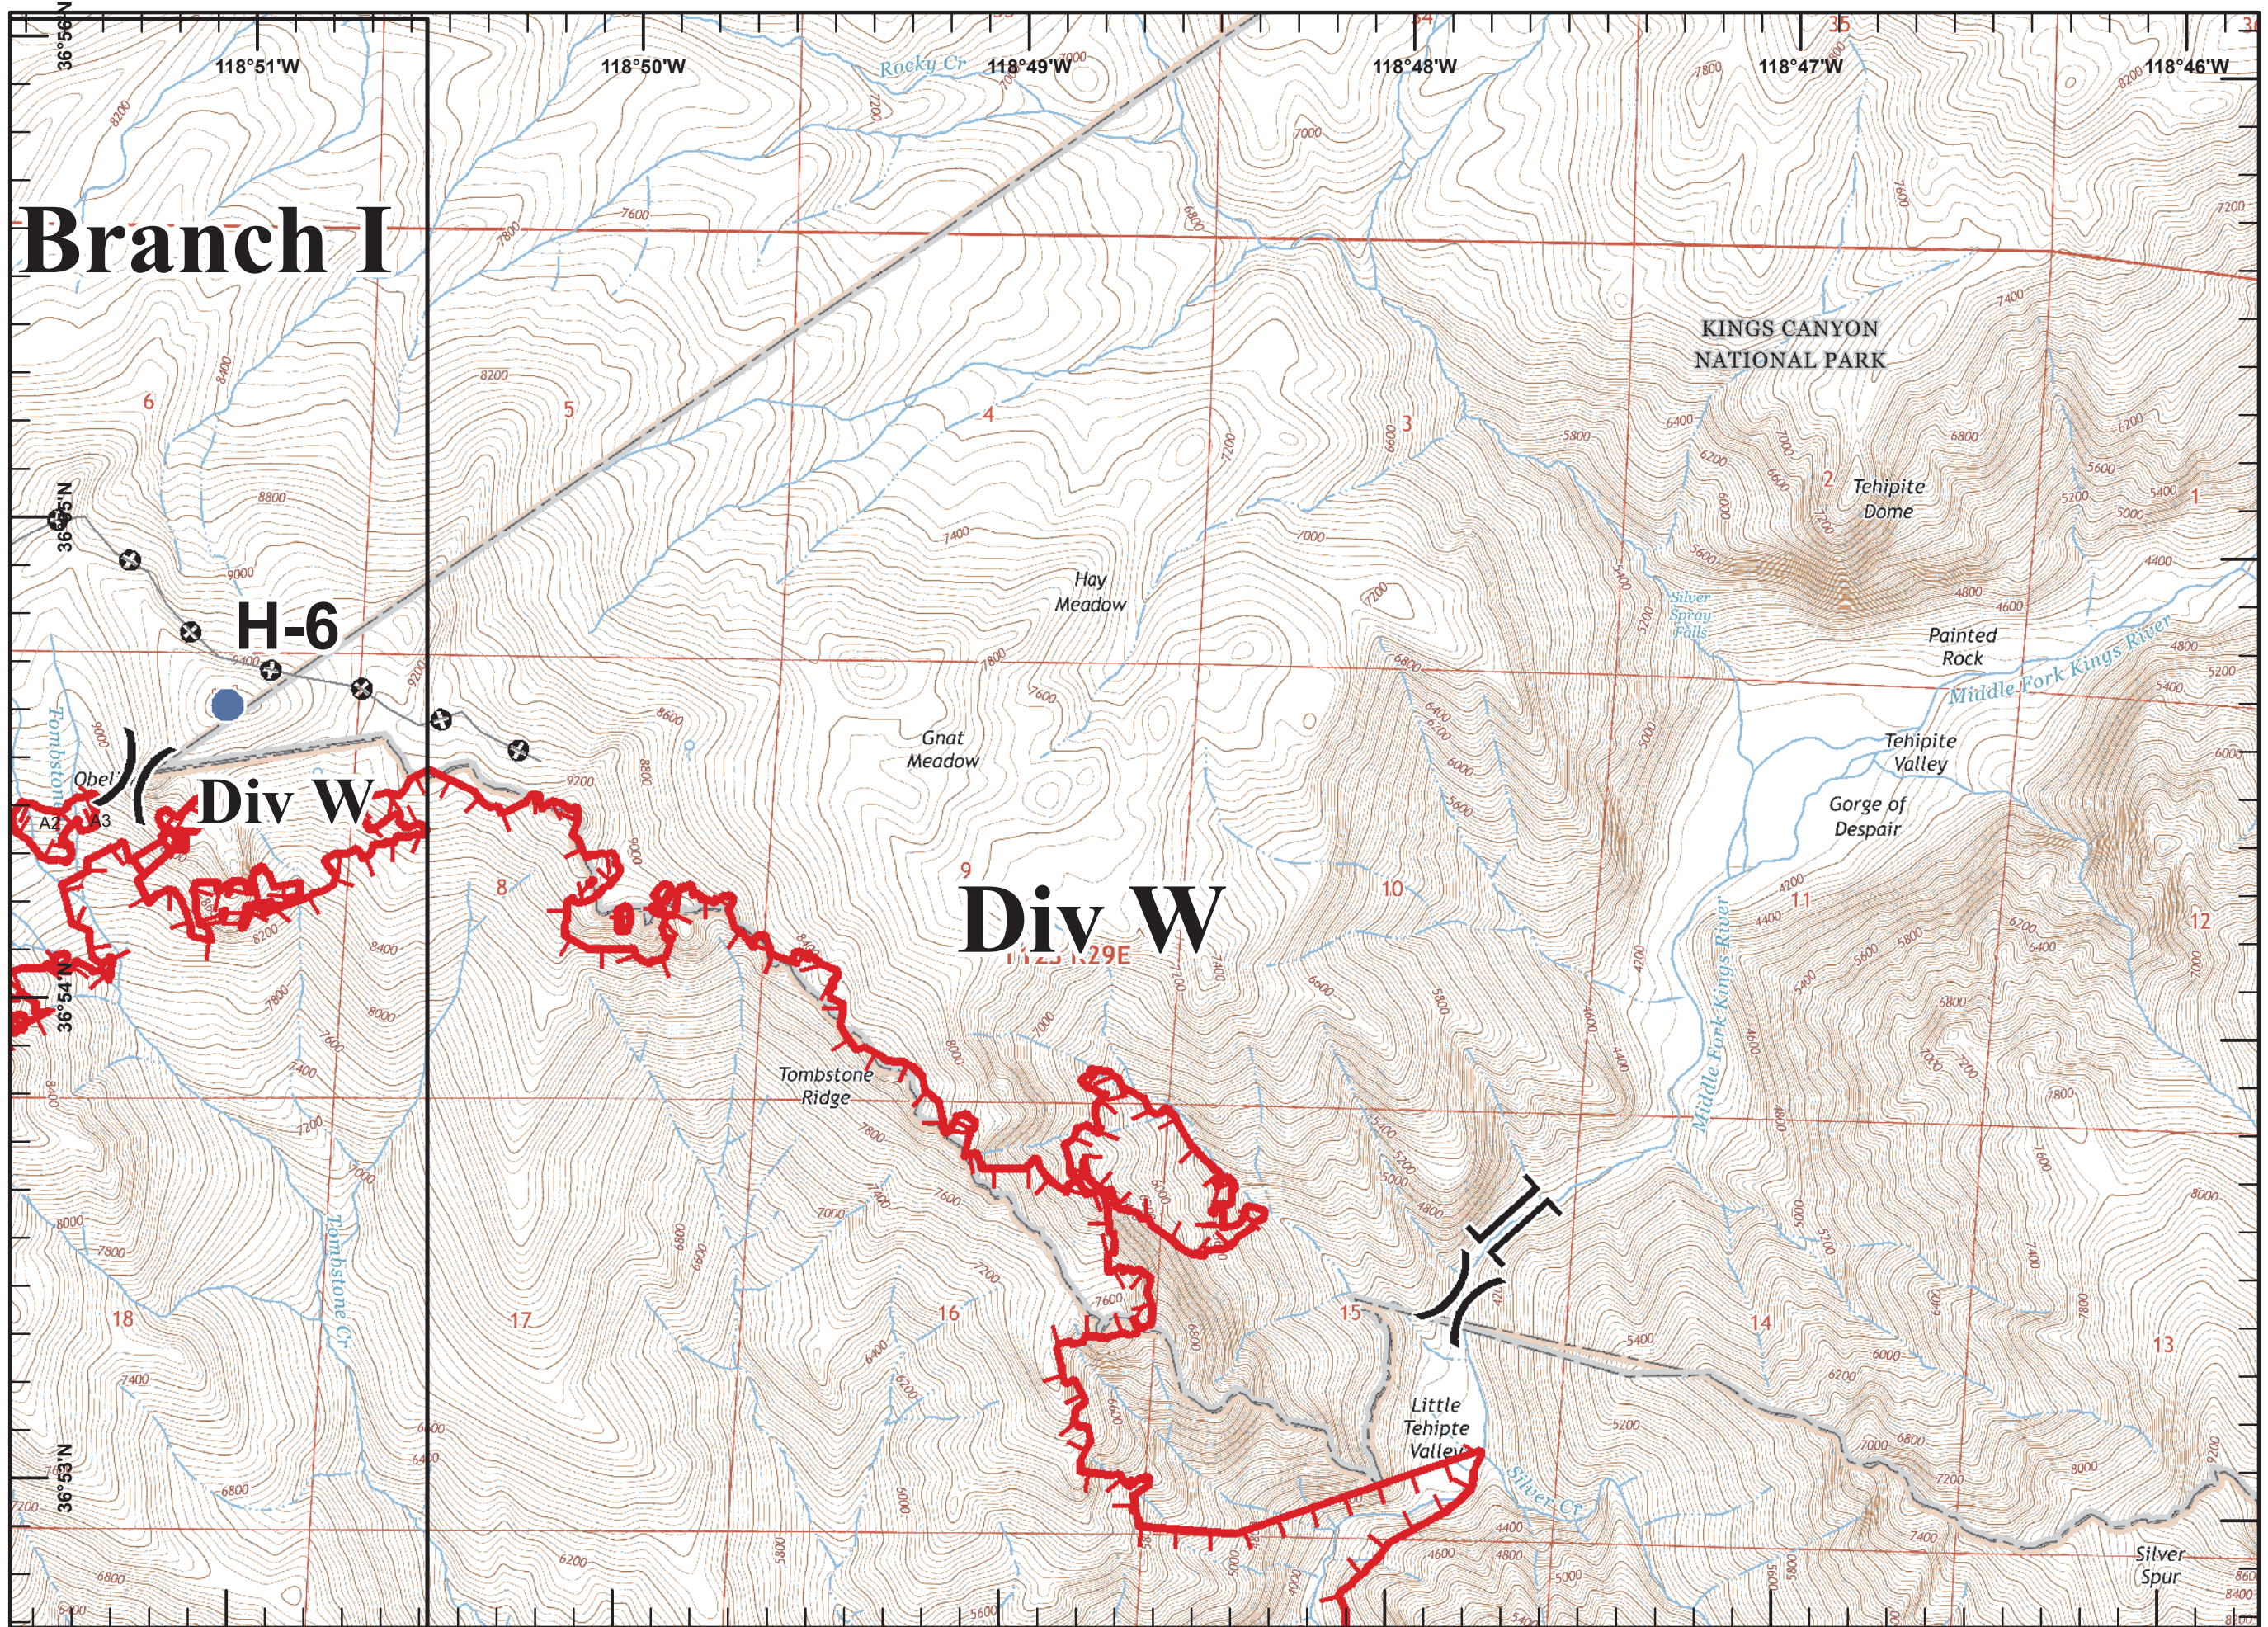

Legend

Division

Branch

Helispot

Uncontrolled Fire Edge

Other

Tile Locations

Miles