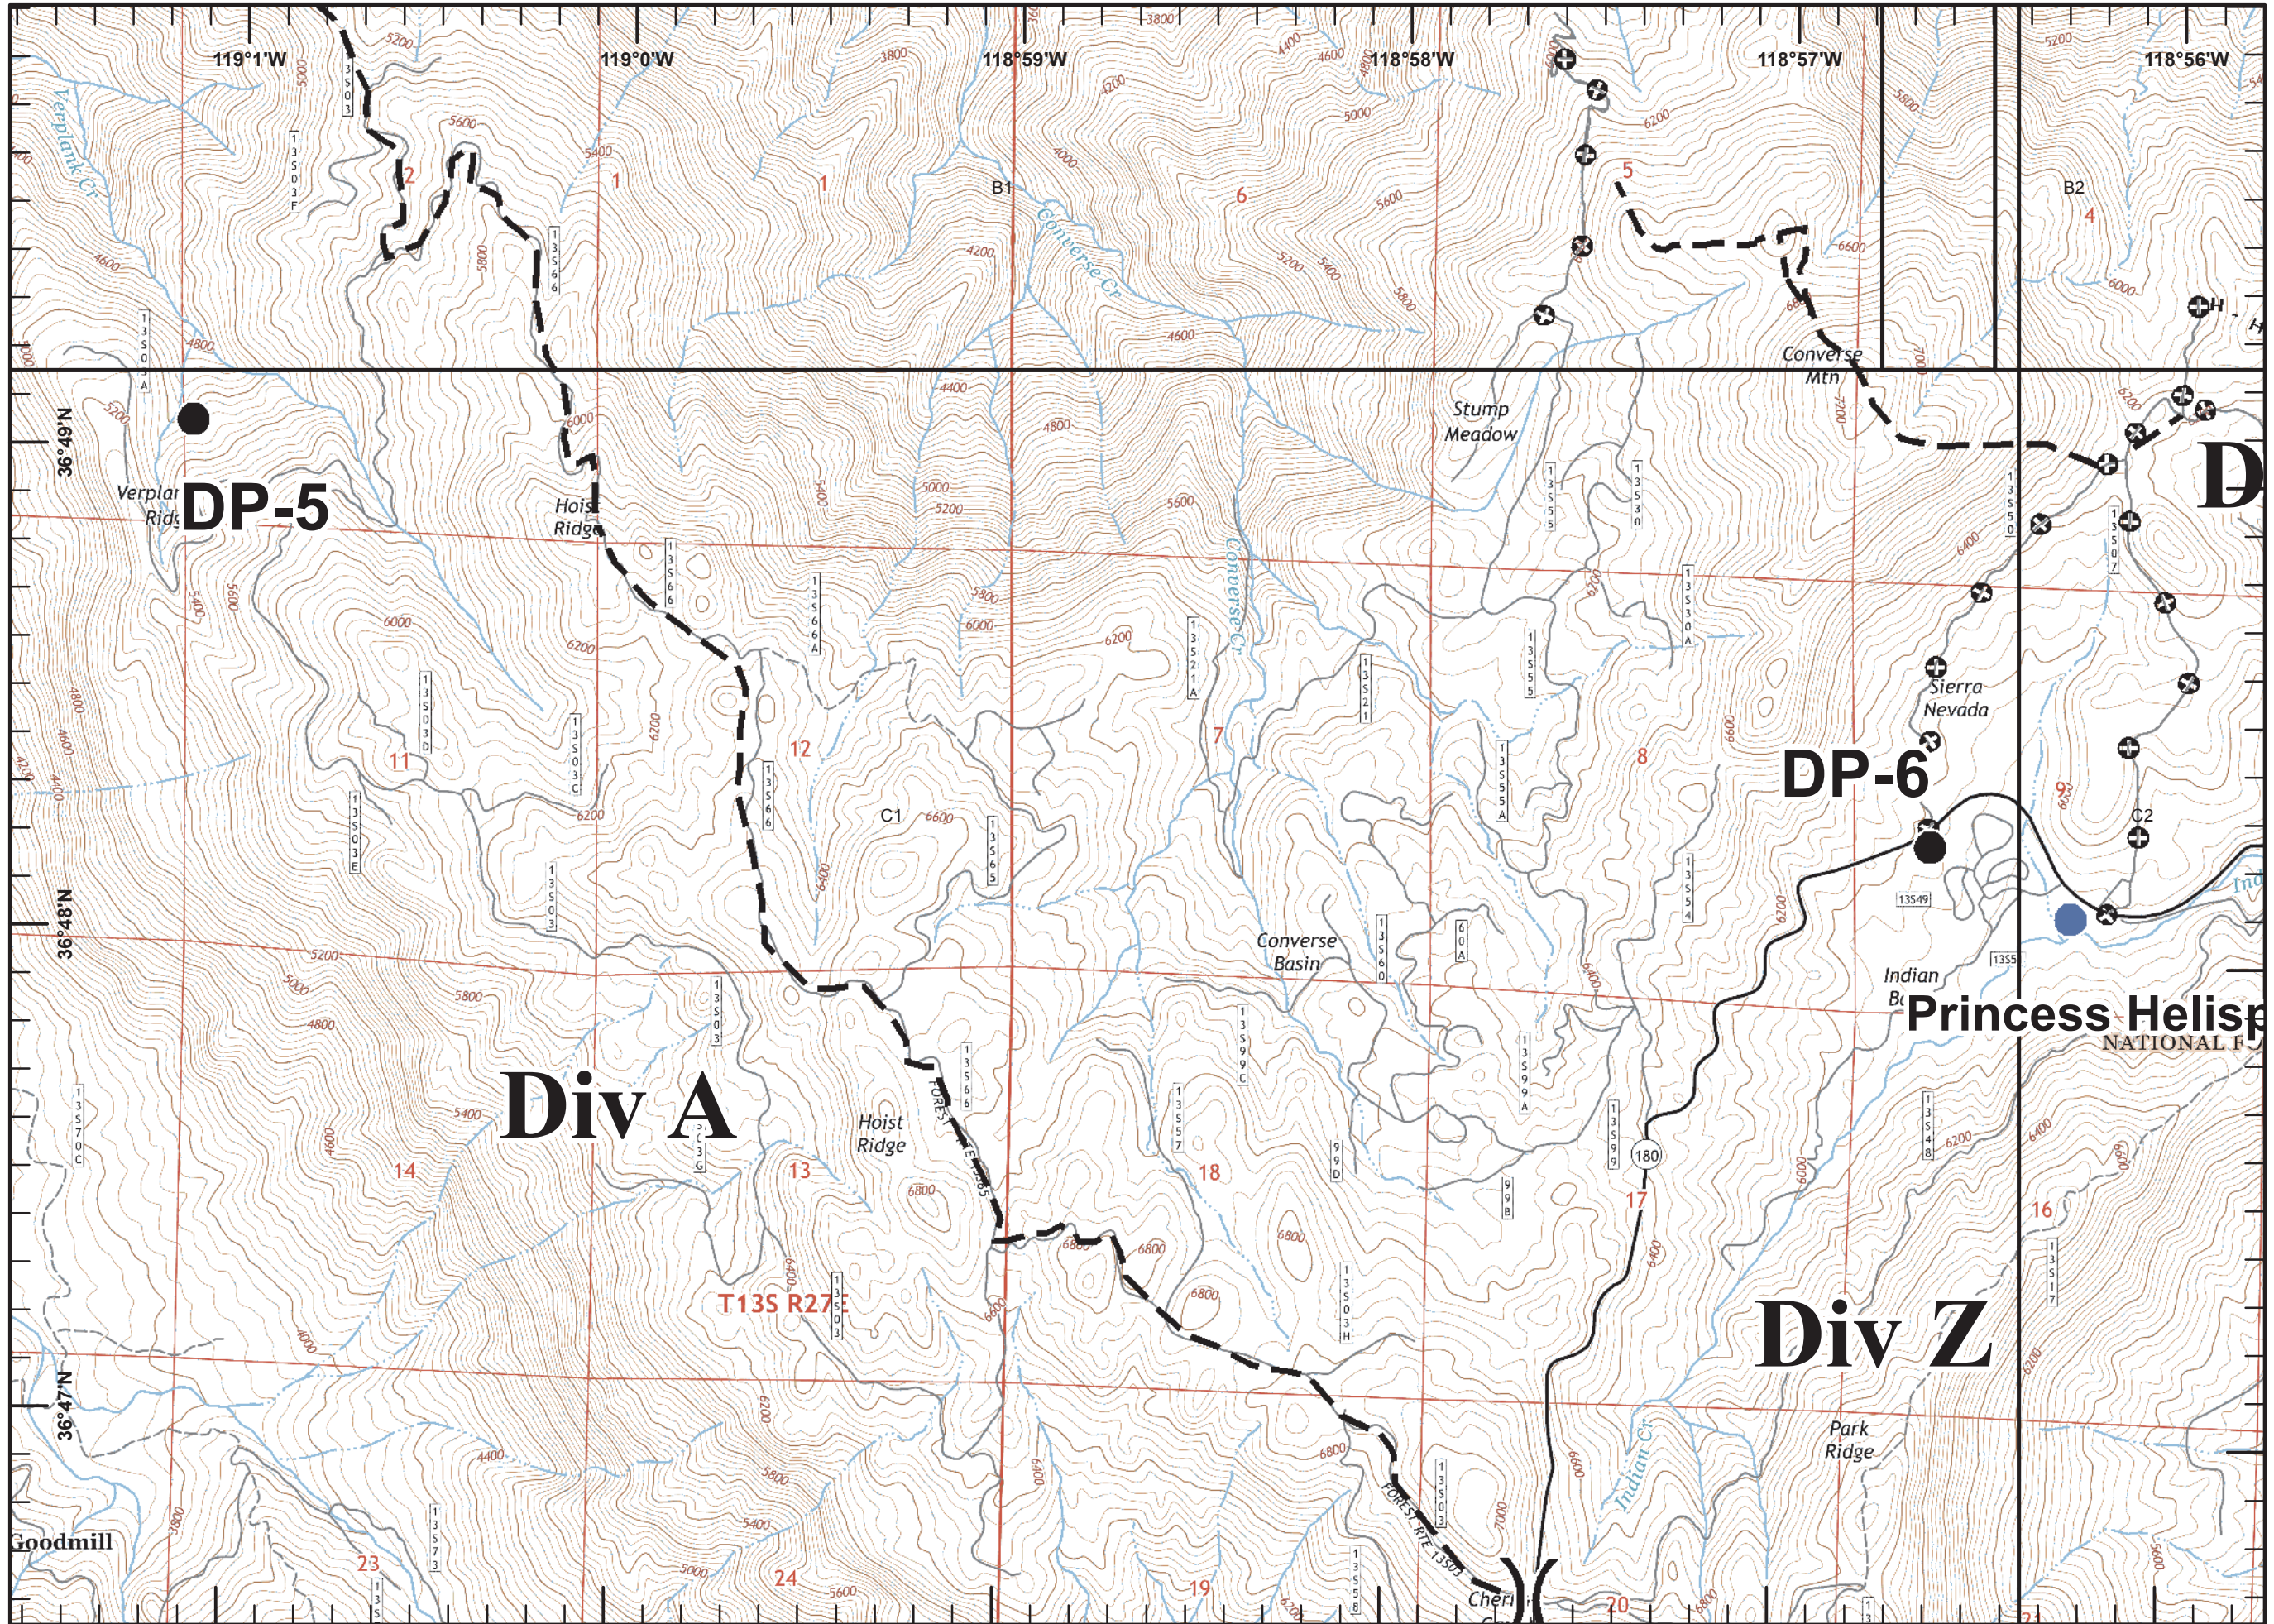

Legend

-  Division
-  Drop Point
-  Helispot
-  Lookout
-  Mobile Weather Unit
-  Sling Site
-  Spot Fire
-  Uncontrolled Fire Edge
-  Completed Dozer Line
-  Completed Line
-  Active Burnout
-  Other

Tile Locations

Tile Locations

Miles

Legend

-  Division
-  Branch
-  Camp
-  Drop Point
-  Helispot
-  Uncontrolled Fire Edge
-  Completed Line
-  Planned Fire Line
-  Other

Tile Locations

Miles

Legend

-  Division
-  Aerial Hazard
-  Drop Point
-  Fire Origin
-  Helispot
-  Mobile Weather Unit
-  Uncontrolled Fire Edge
-  Completed Dozer Line
-  Completed Line
-  Hand Line
-  Planned Fire Line
-  Other

Tile Locations

Miles

Legend
Uncontrolled Fire Edge

Tile Locations

Miles

Legend

-  Division
-  Drop Point
-  Helispot
-  Hand Line
-  Planned Fire Line
-  Other

Tile Locations

Tile Locations

Miles

Legend
Uncontrolled Fire Edge
Planned Fire Line

Tile Locations

Miles