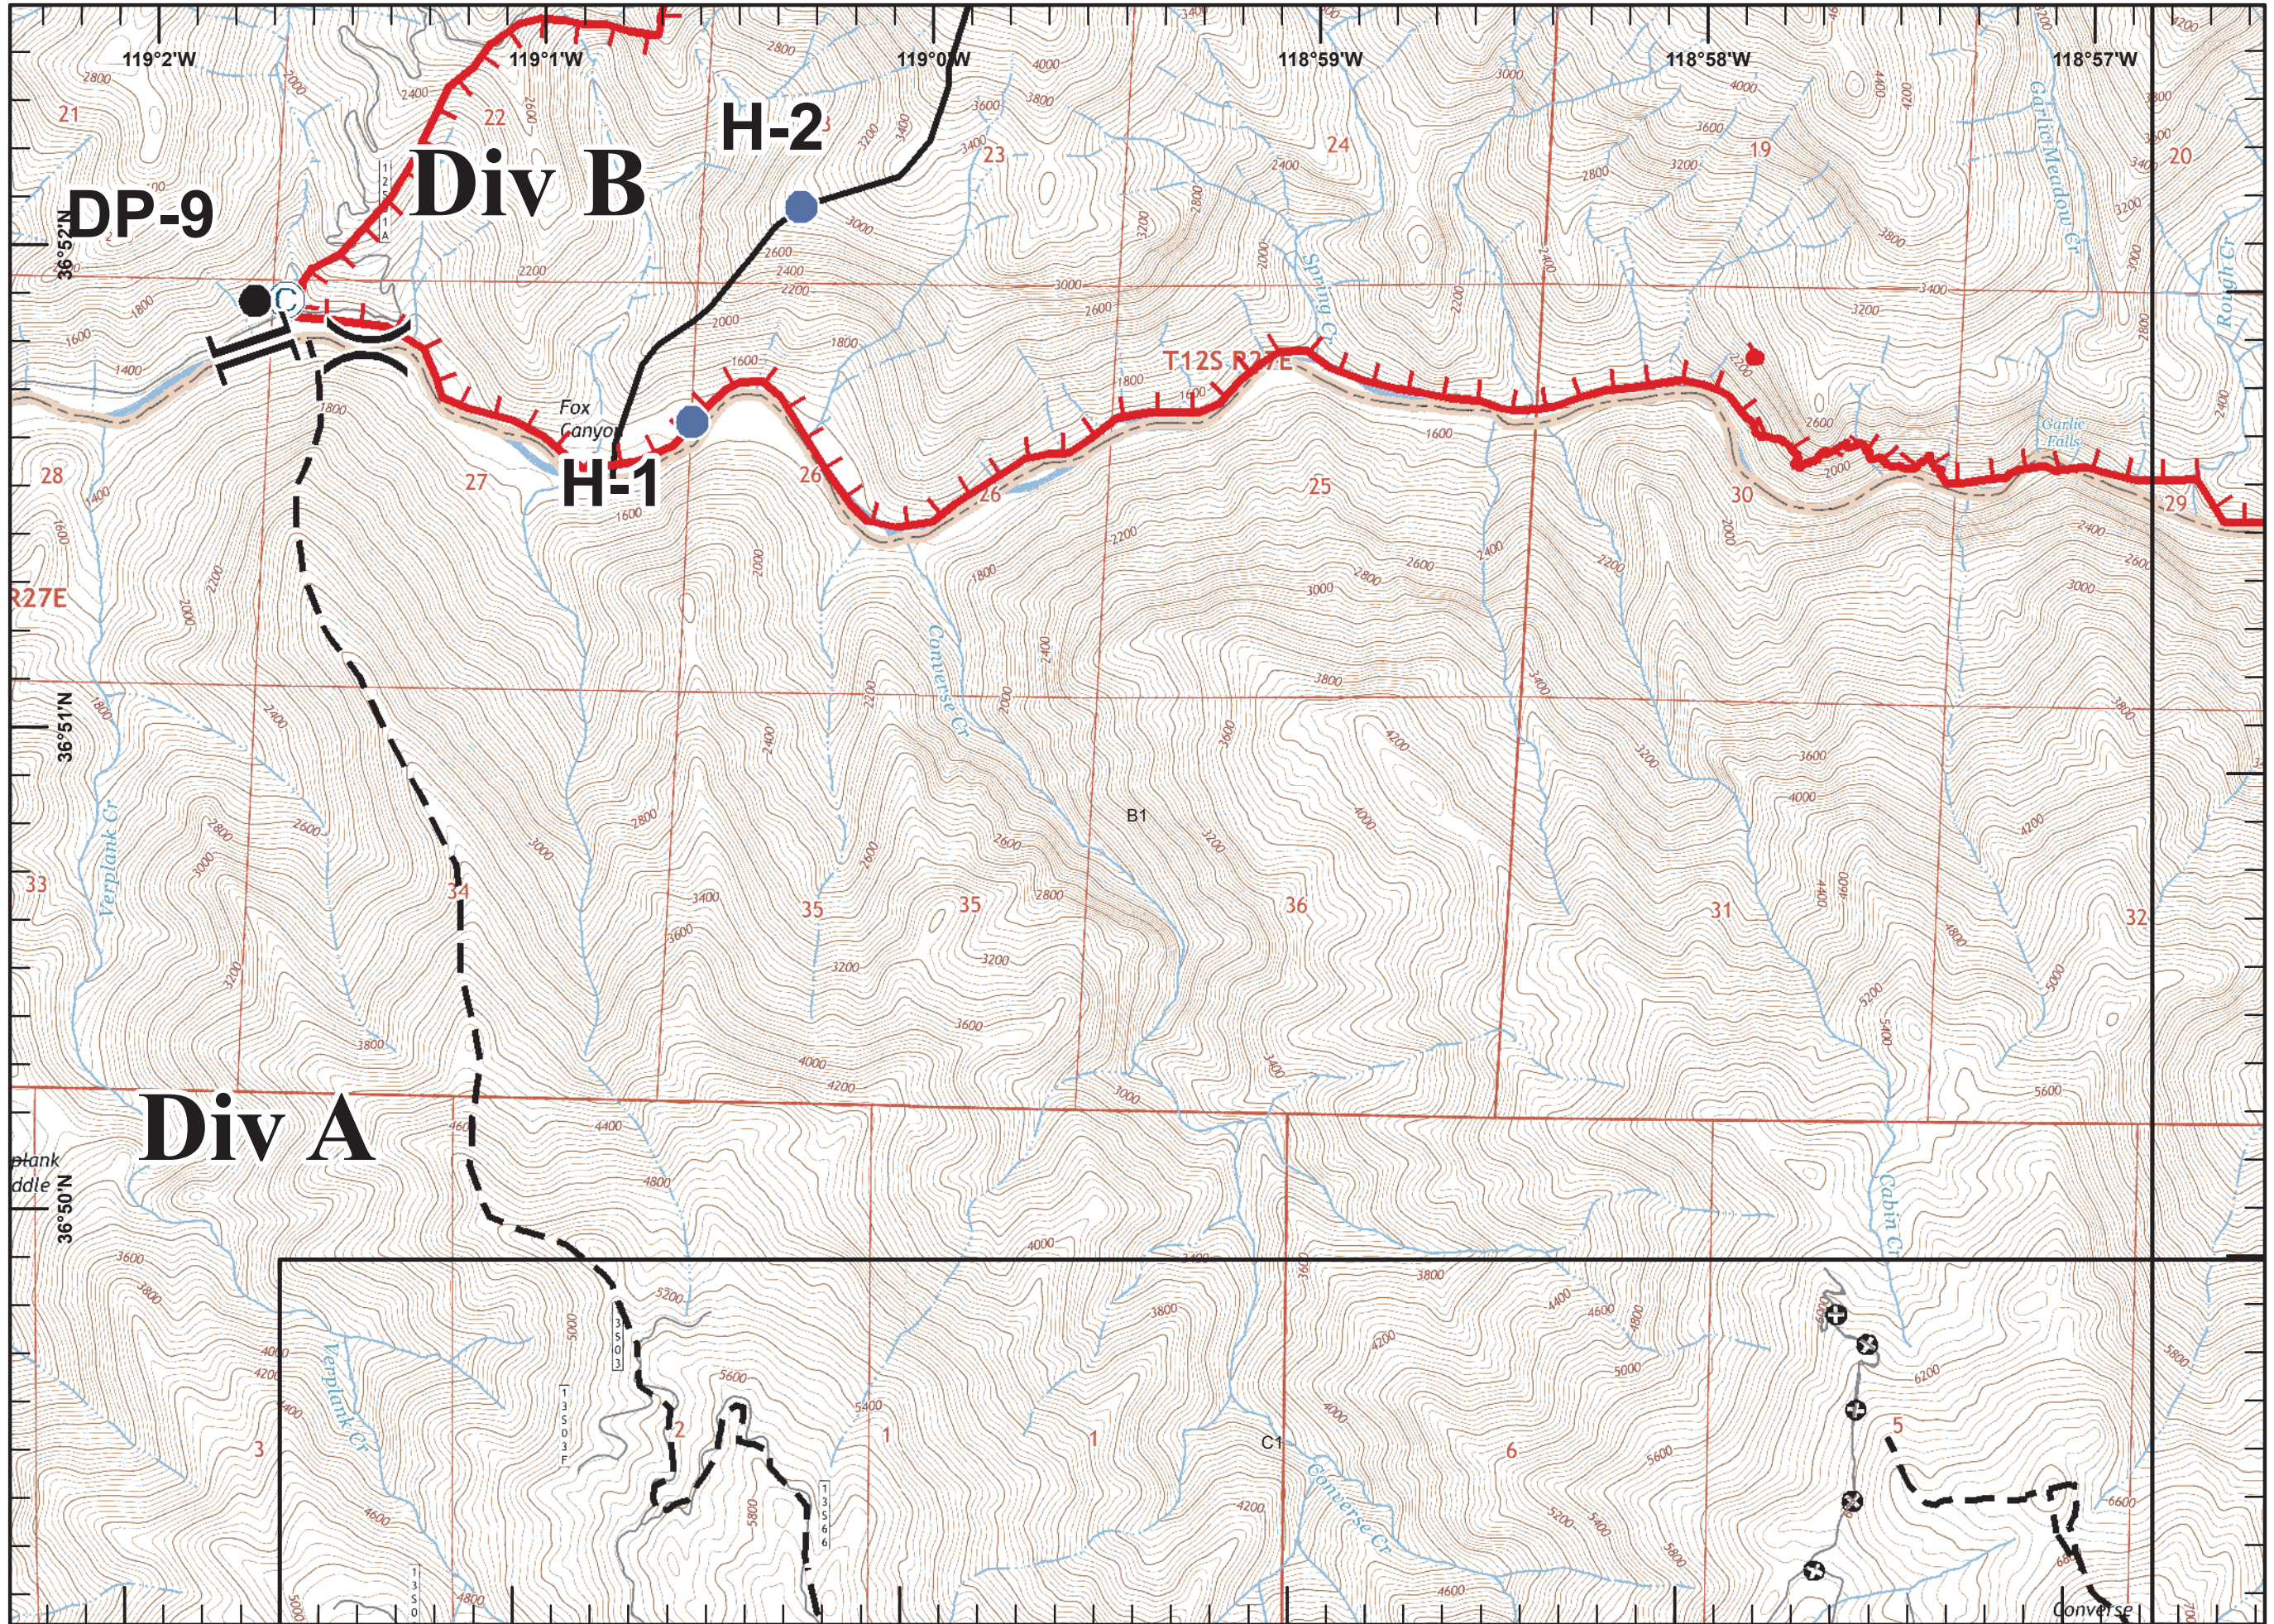

Legend

-  Division
-  Drop Point
-  Helispot
-  Lookout
-  Mobile Weather Unit
-  Sling Site
-  Spot Fire
-  Uncontrolled Fire Edge
-  Completed Dozer Line
-  Completed Line
-  Active Burnout
-  Other

Tile Locations

Miles

Legend

-  Division
-  Camp
-  Helispot
-  Repeater
-  Safety Zone
-  Sling Site
-  Spot Fire
-  Uncontrolled Fire Edge
-  Completed Dozer Line
-  Active Burnout
-  Other

Tile Locations

Miles

Branch I

Tile Locations

Miles

Legend

-  Division
-  Branch
-  Camp
-  Drop Point
-  Helispot
-  Uncontrolled Fire Edge
-  Completed Line
-  Planned Fire Line
-  Other

Tile Locations

Miles

Legend

-  Division
-  Aerial Hazard
-  Drop Point
-  Fire Origin
-  Helispot
-  Mobile Weather Unit
-  Uncontrolled Fire Edge
-  Completed Dozer Line
-  Completed Line
-  Hand Line
-  Planned Fire Line
-  Other

Tile Locations

Miles

Legend
Uncontrolled Fire Edge

Tile Locations

Miles

Legend

-  Division
-  Drop Point
-  Helispot
-  Hand Line
-  Planned Fire Line
-  Other

Tile Locations