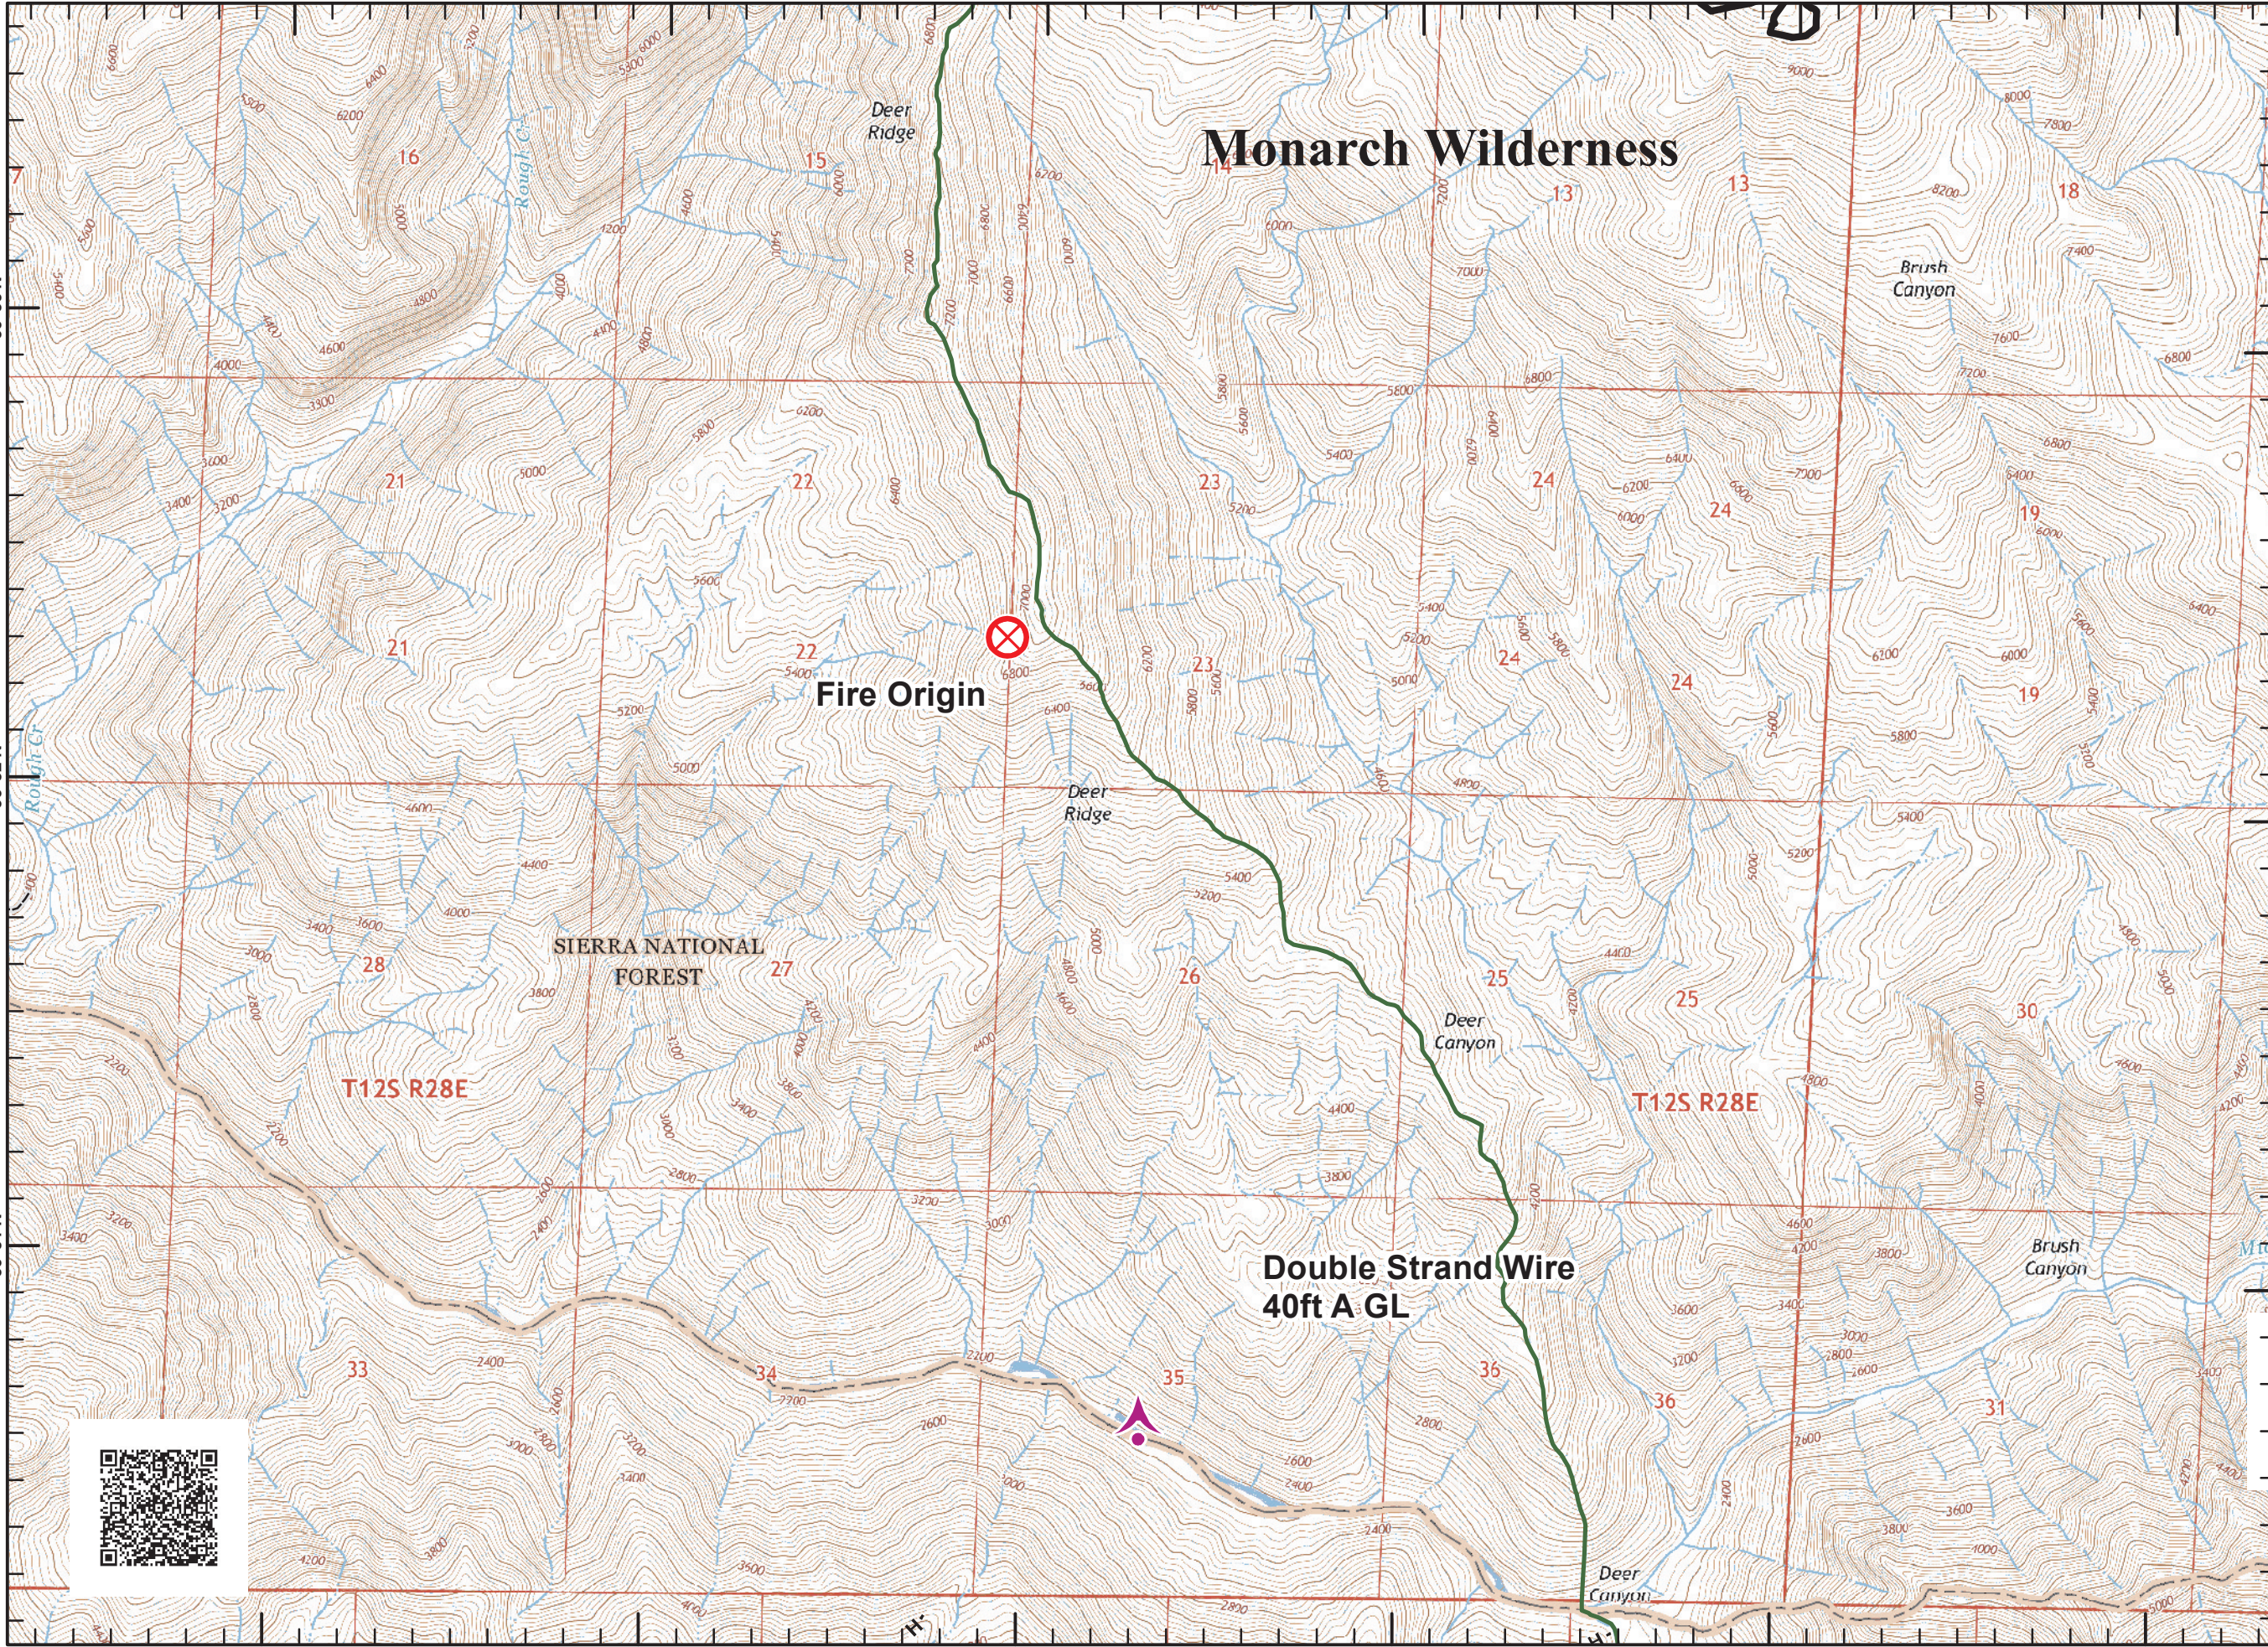

118°56'W

118°55'W

118°54'W

118°53'W

118°52'W

118°51'W

36°53'N

36°52'N

36°51'N

Monarch Wilderness

Rough Fire
North Zone
CA-SNF-001746
9/26/2015

Page 13 of 15

-  Aerial Hazard
-  Fire Origin
-  Completed Line

Fire Origin

**Double Strand Wire
40ft A GL**

SIERRA NATIONAL
FOREST

T12S R28E

T12S R28E

Miles