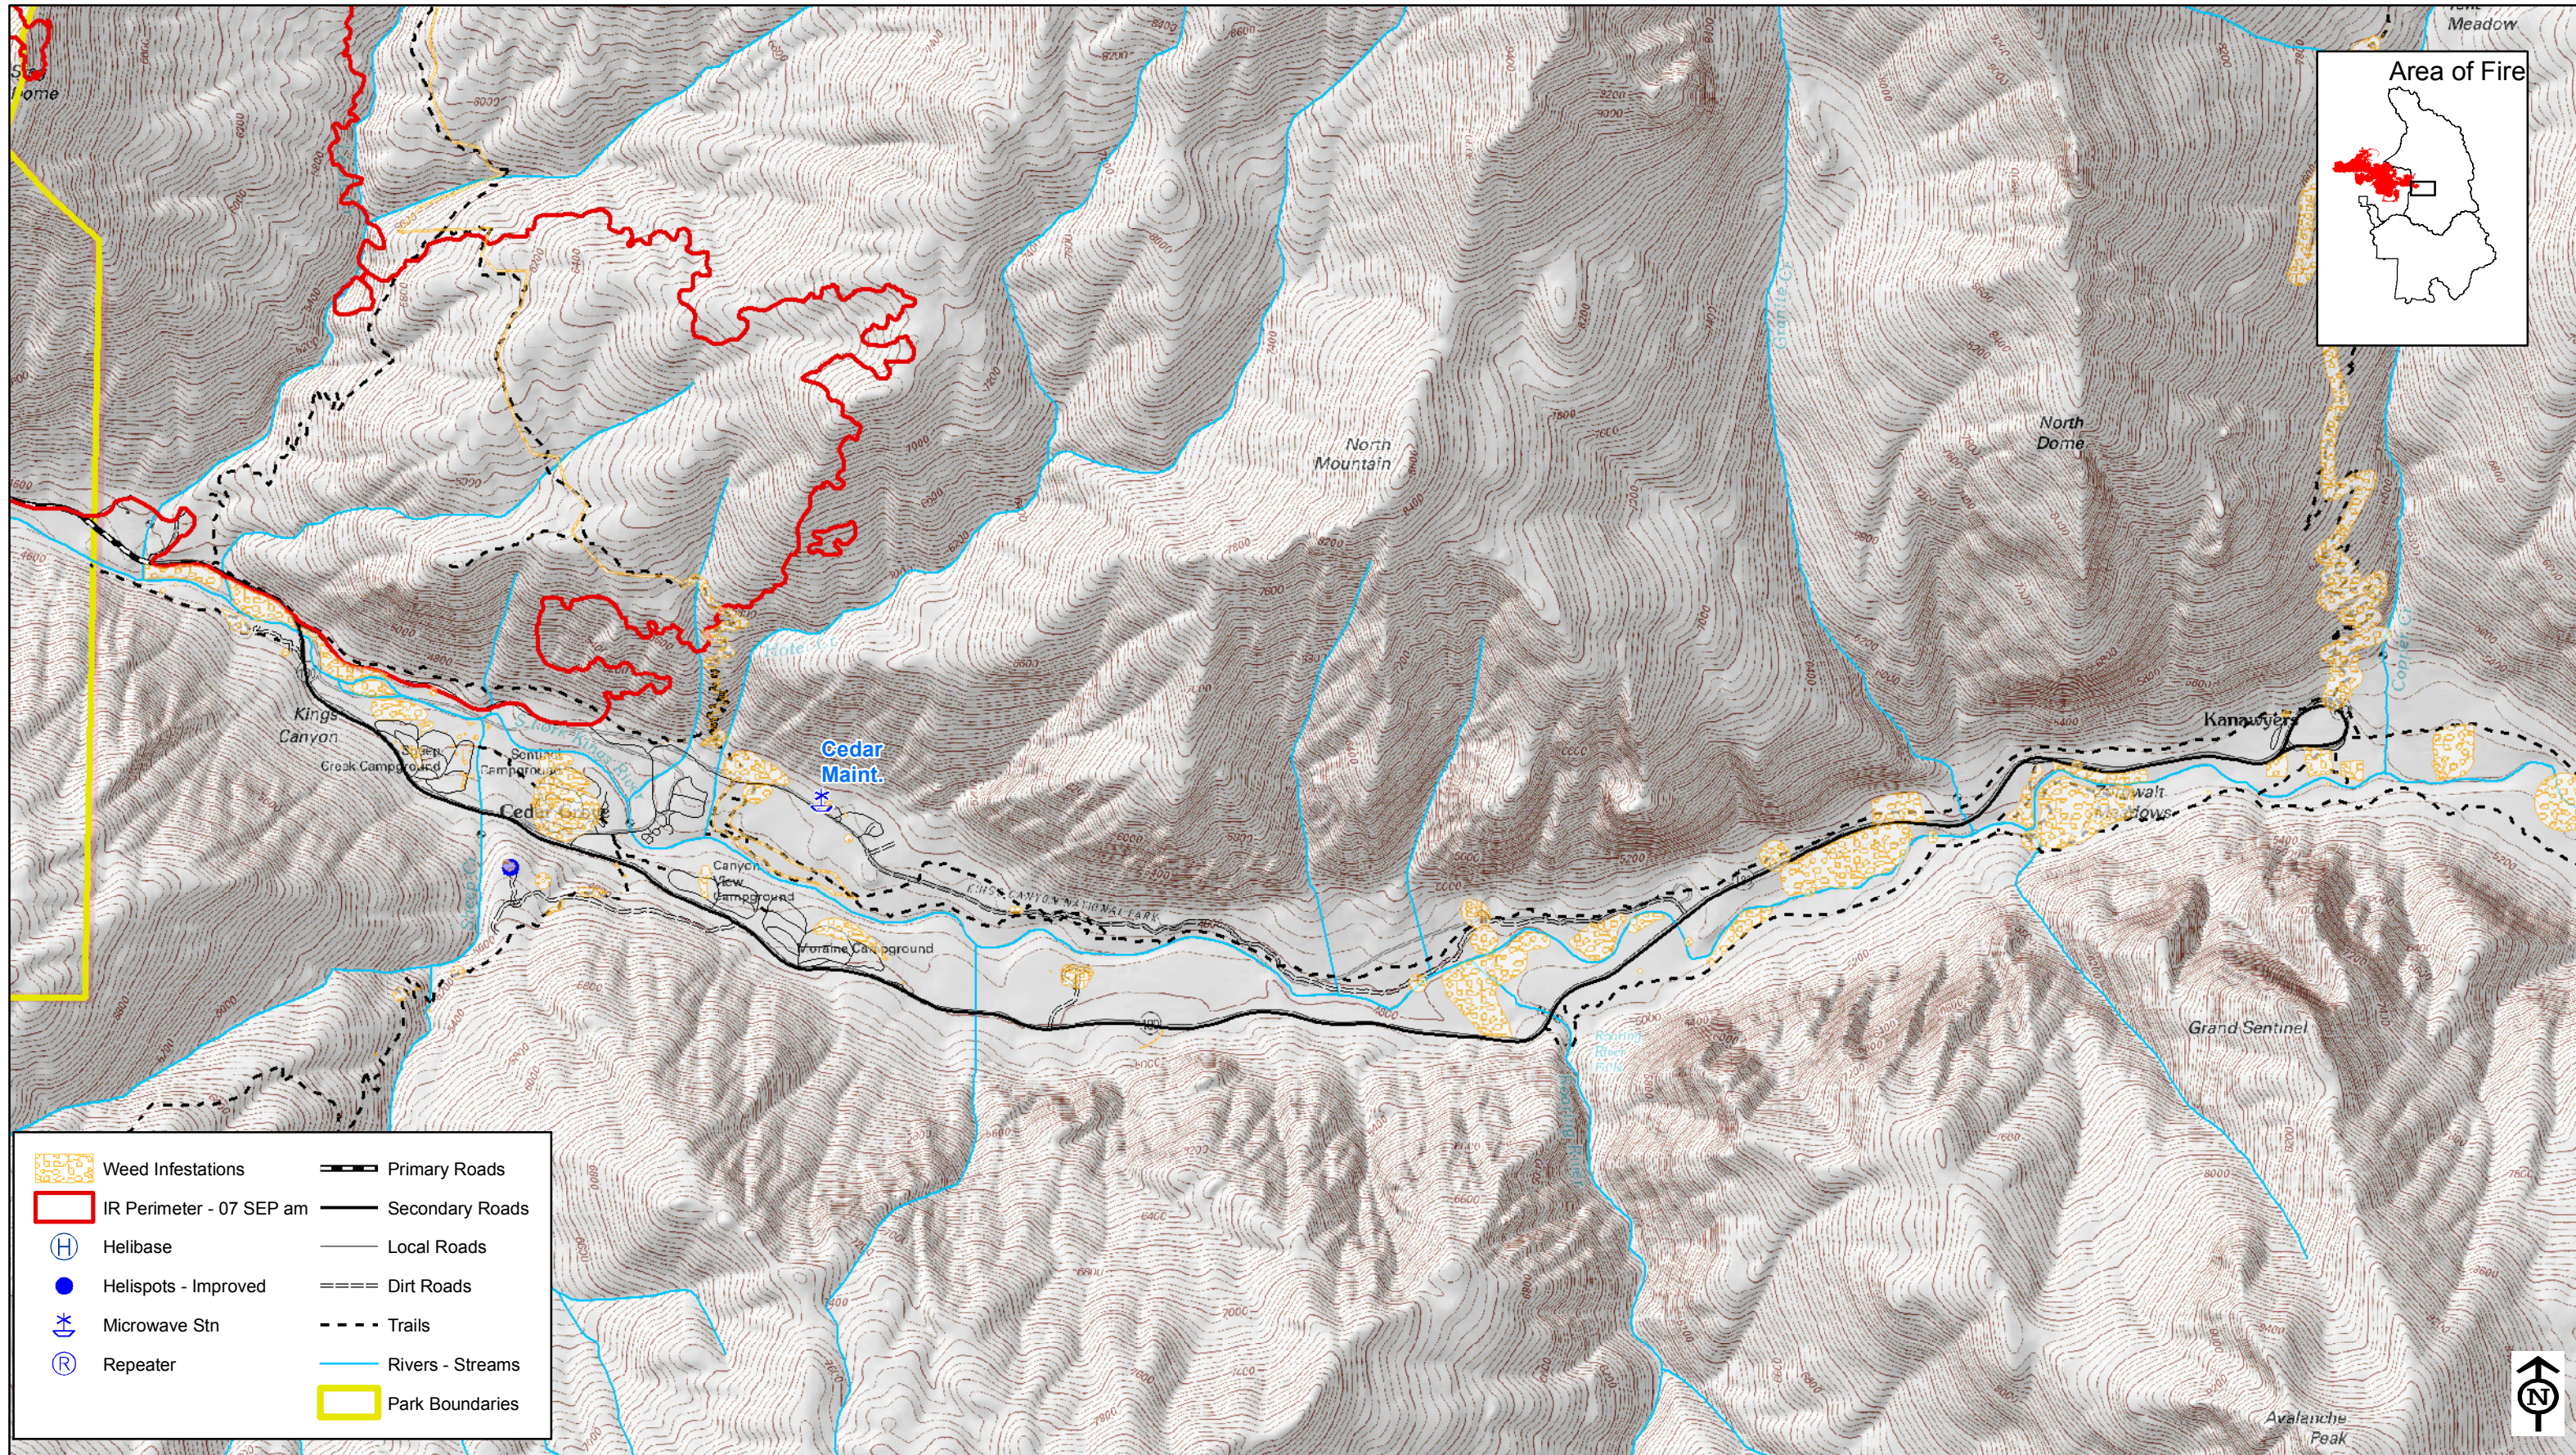

Rough Fire - 07 SEP - Weed Infestations

0 0.5 1 Miles

1:28,000

Map by NPS (kf), 9/07/2015 @ 1015