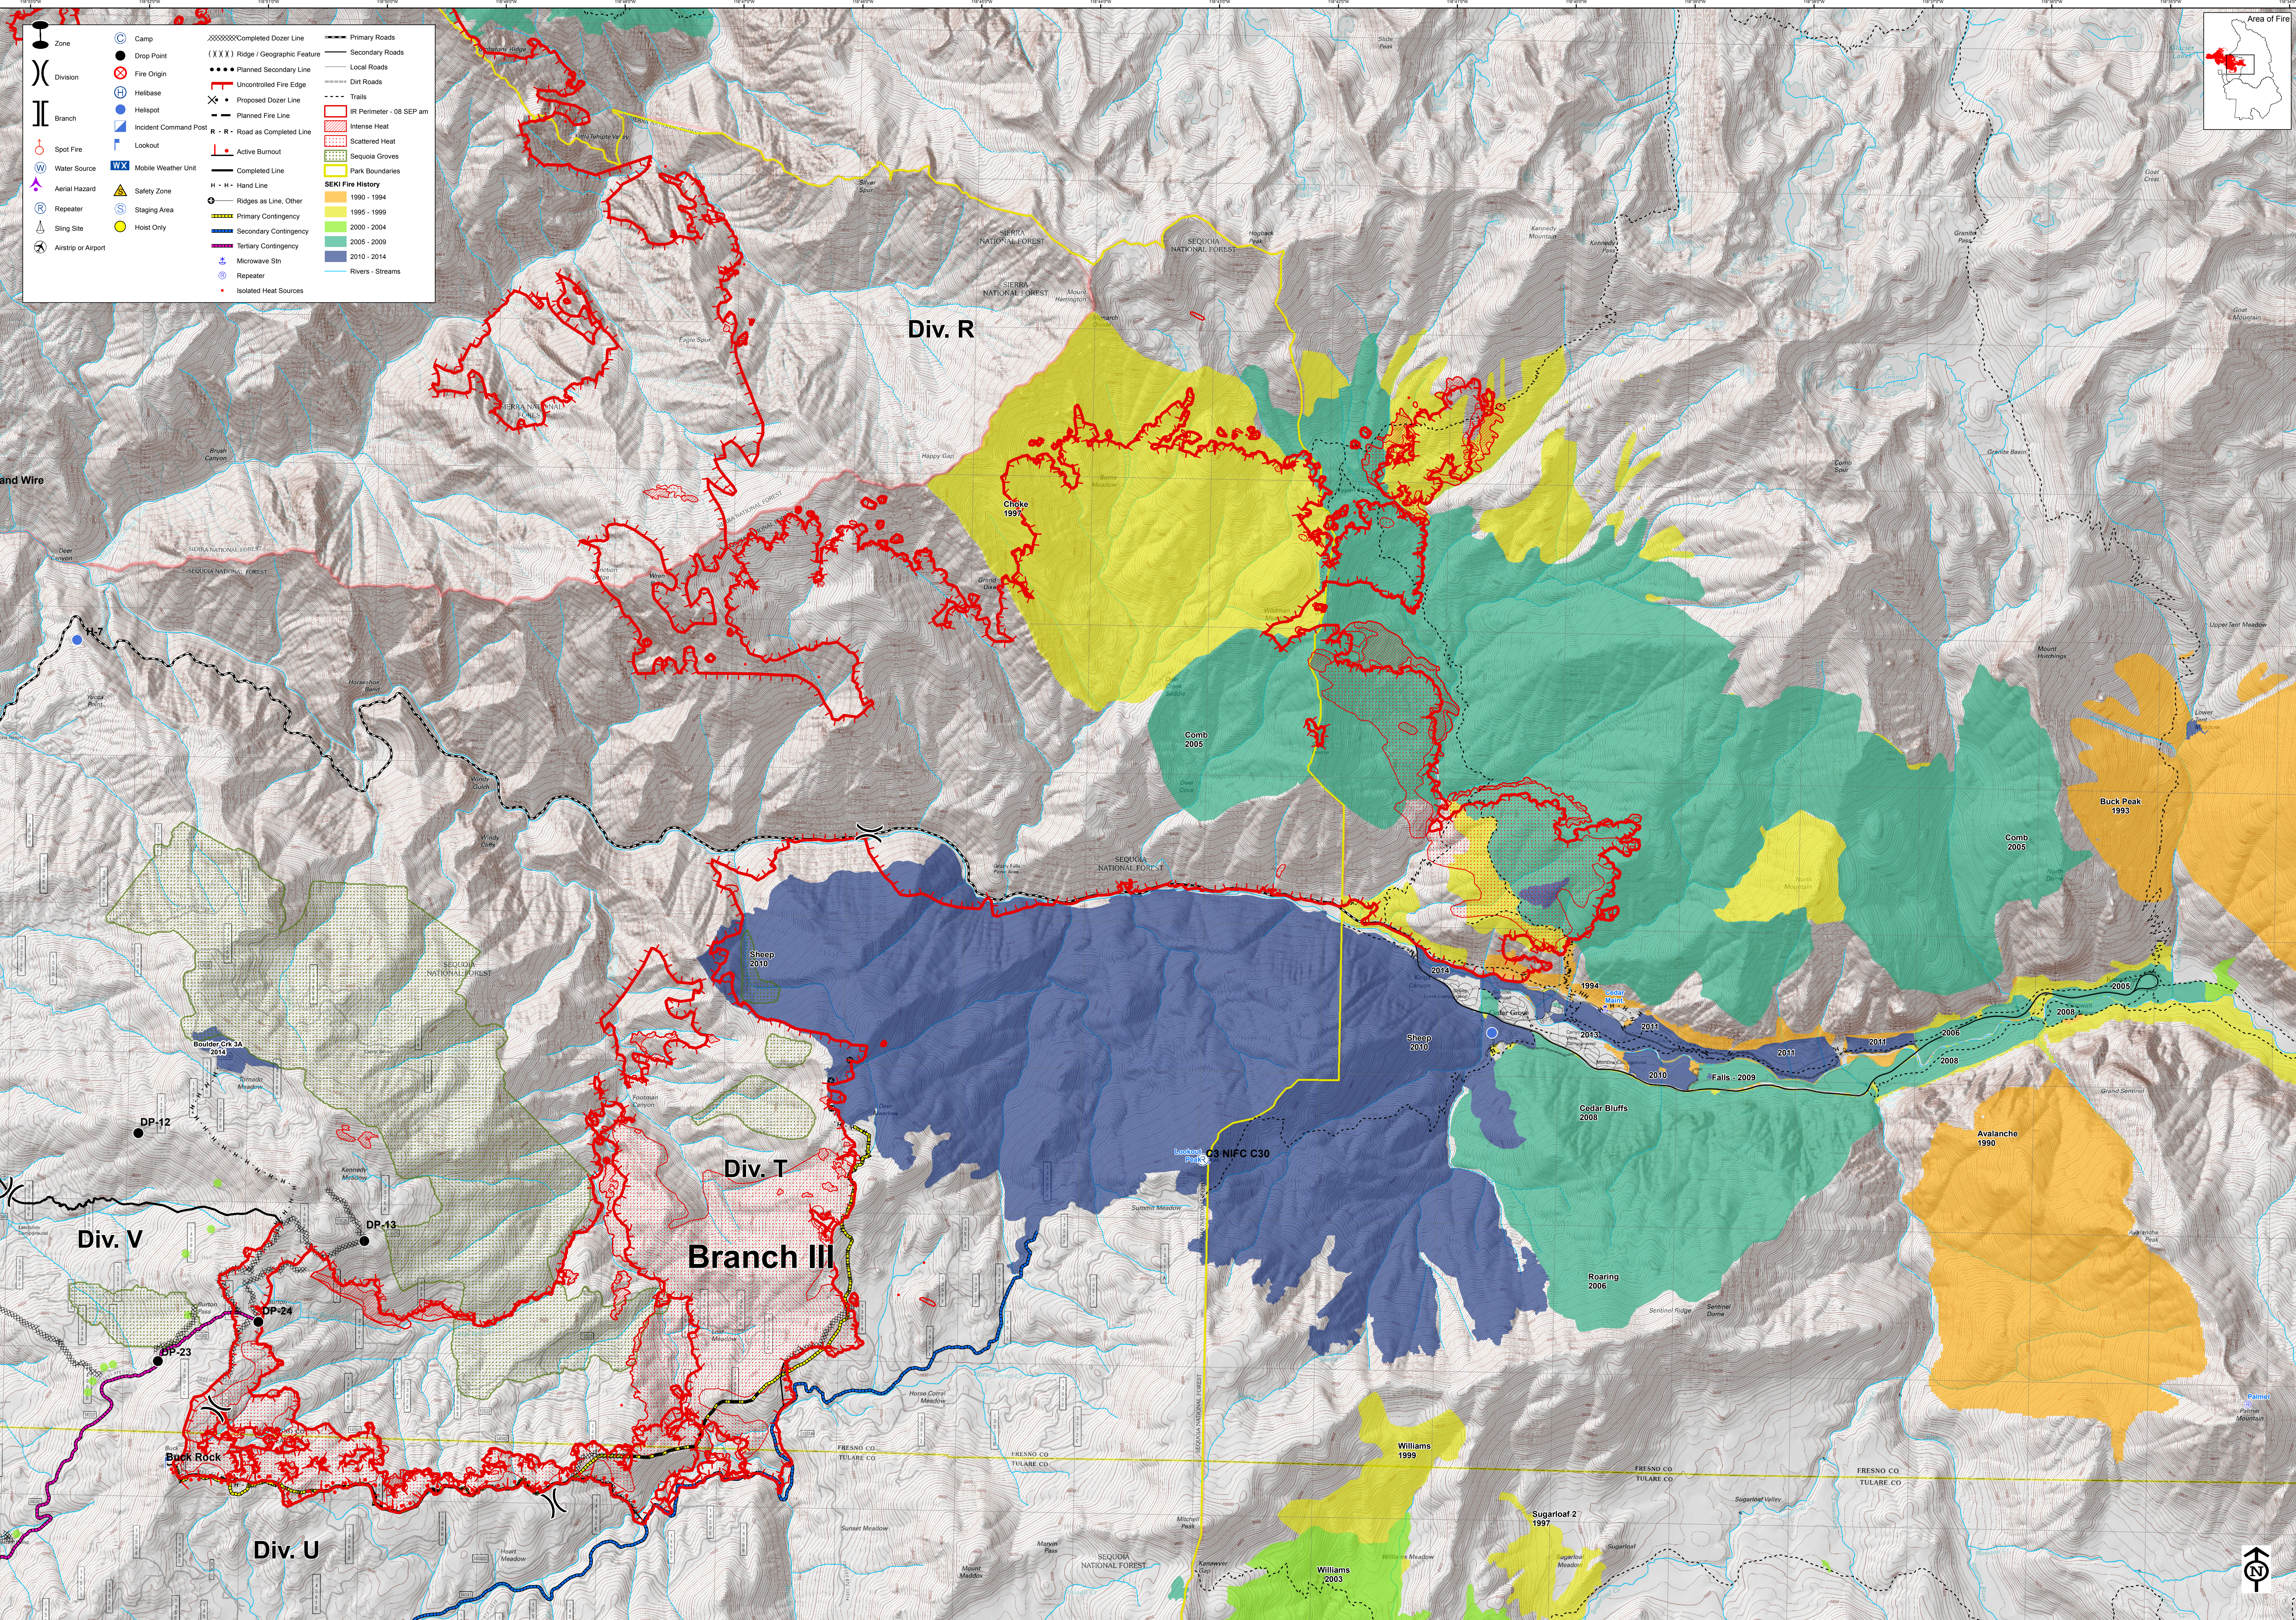

Rough Fire - 07 SEP @ 2215 - 97,883 Acres

0 0.5 1 Miles
1:24,000