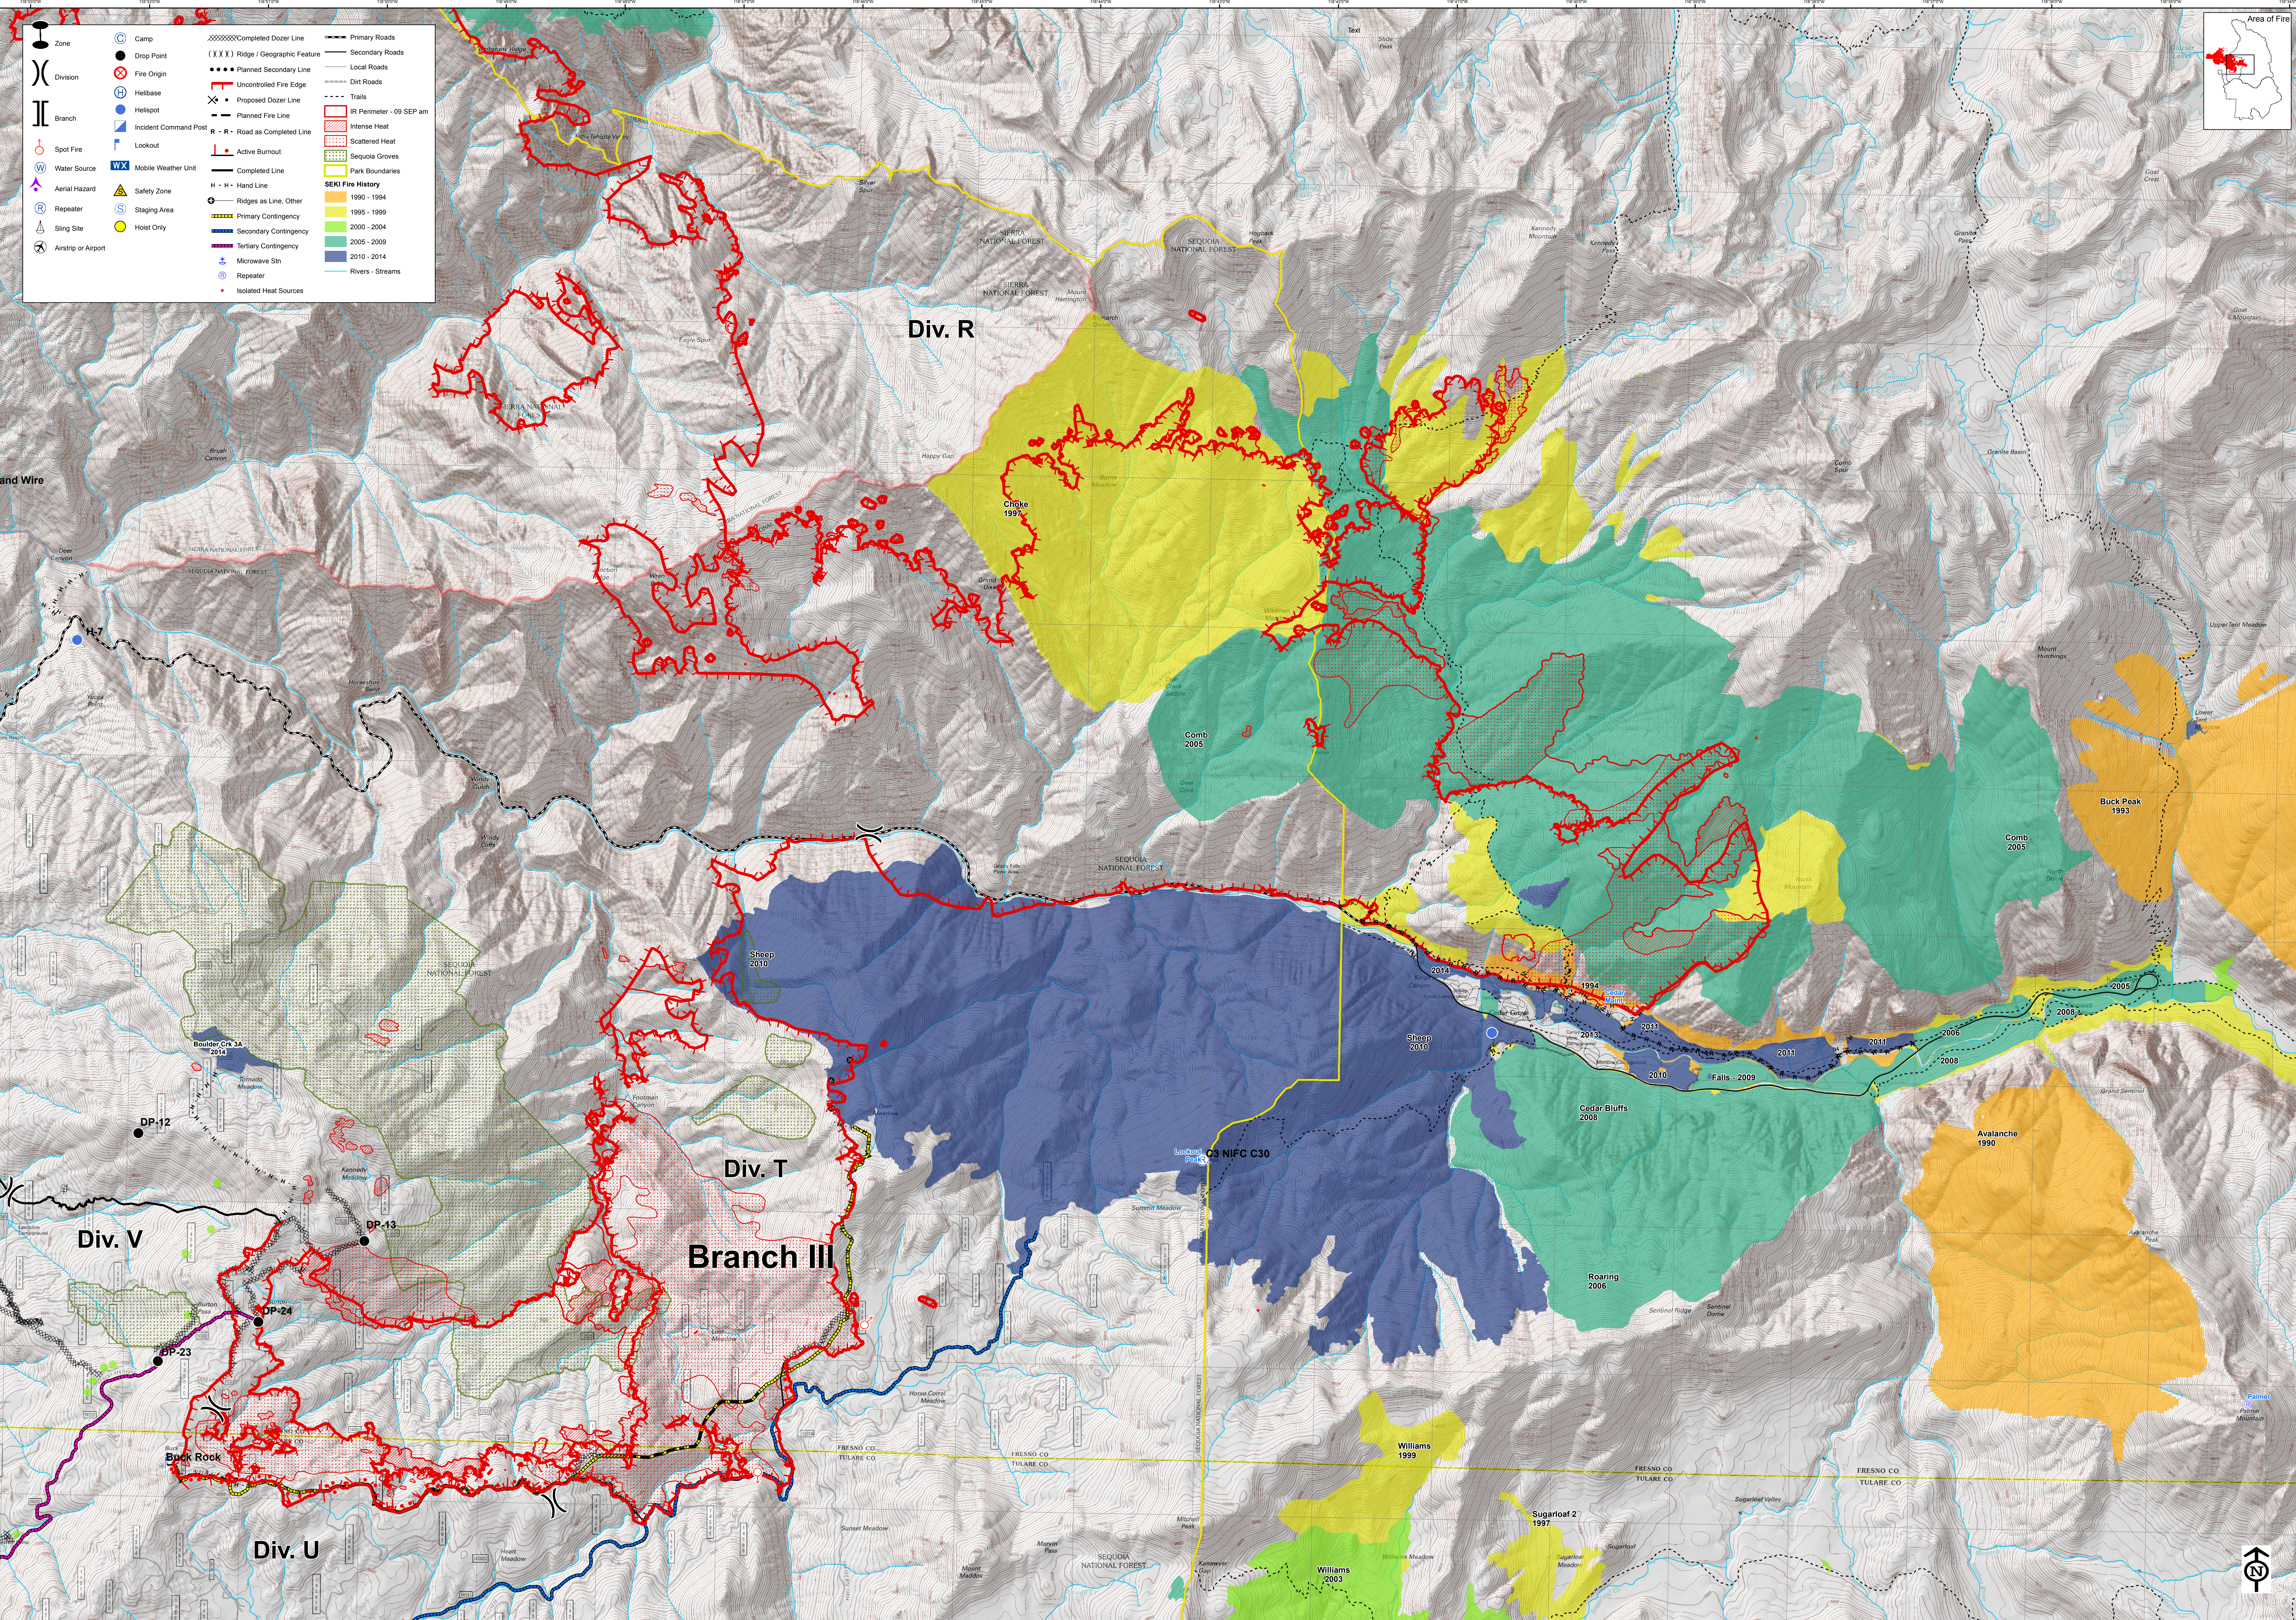

Rough Fire - 08 SEP @ 2100 - 103,244 Acres

Cedar Grove Area

0 0.5 1 Miles 1:24,000