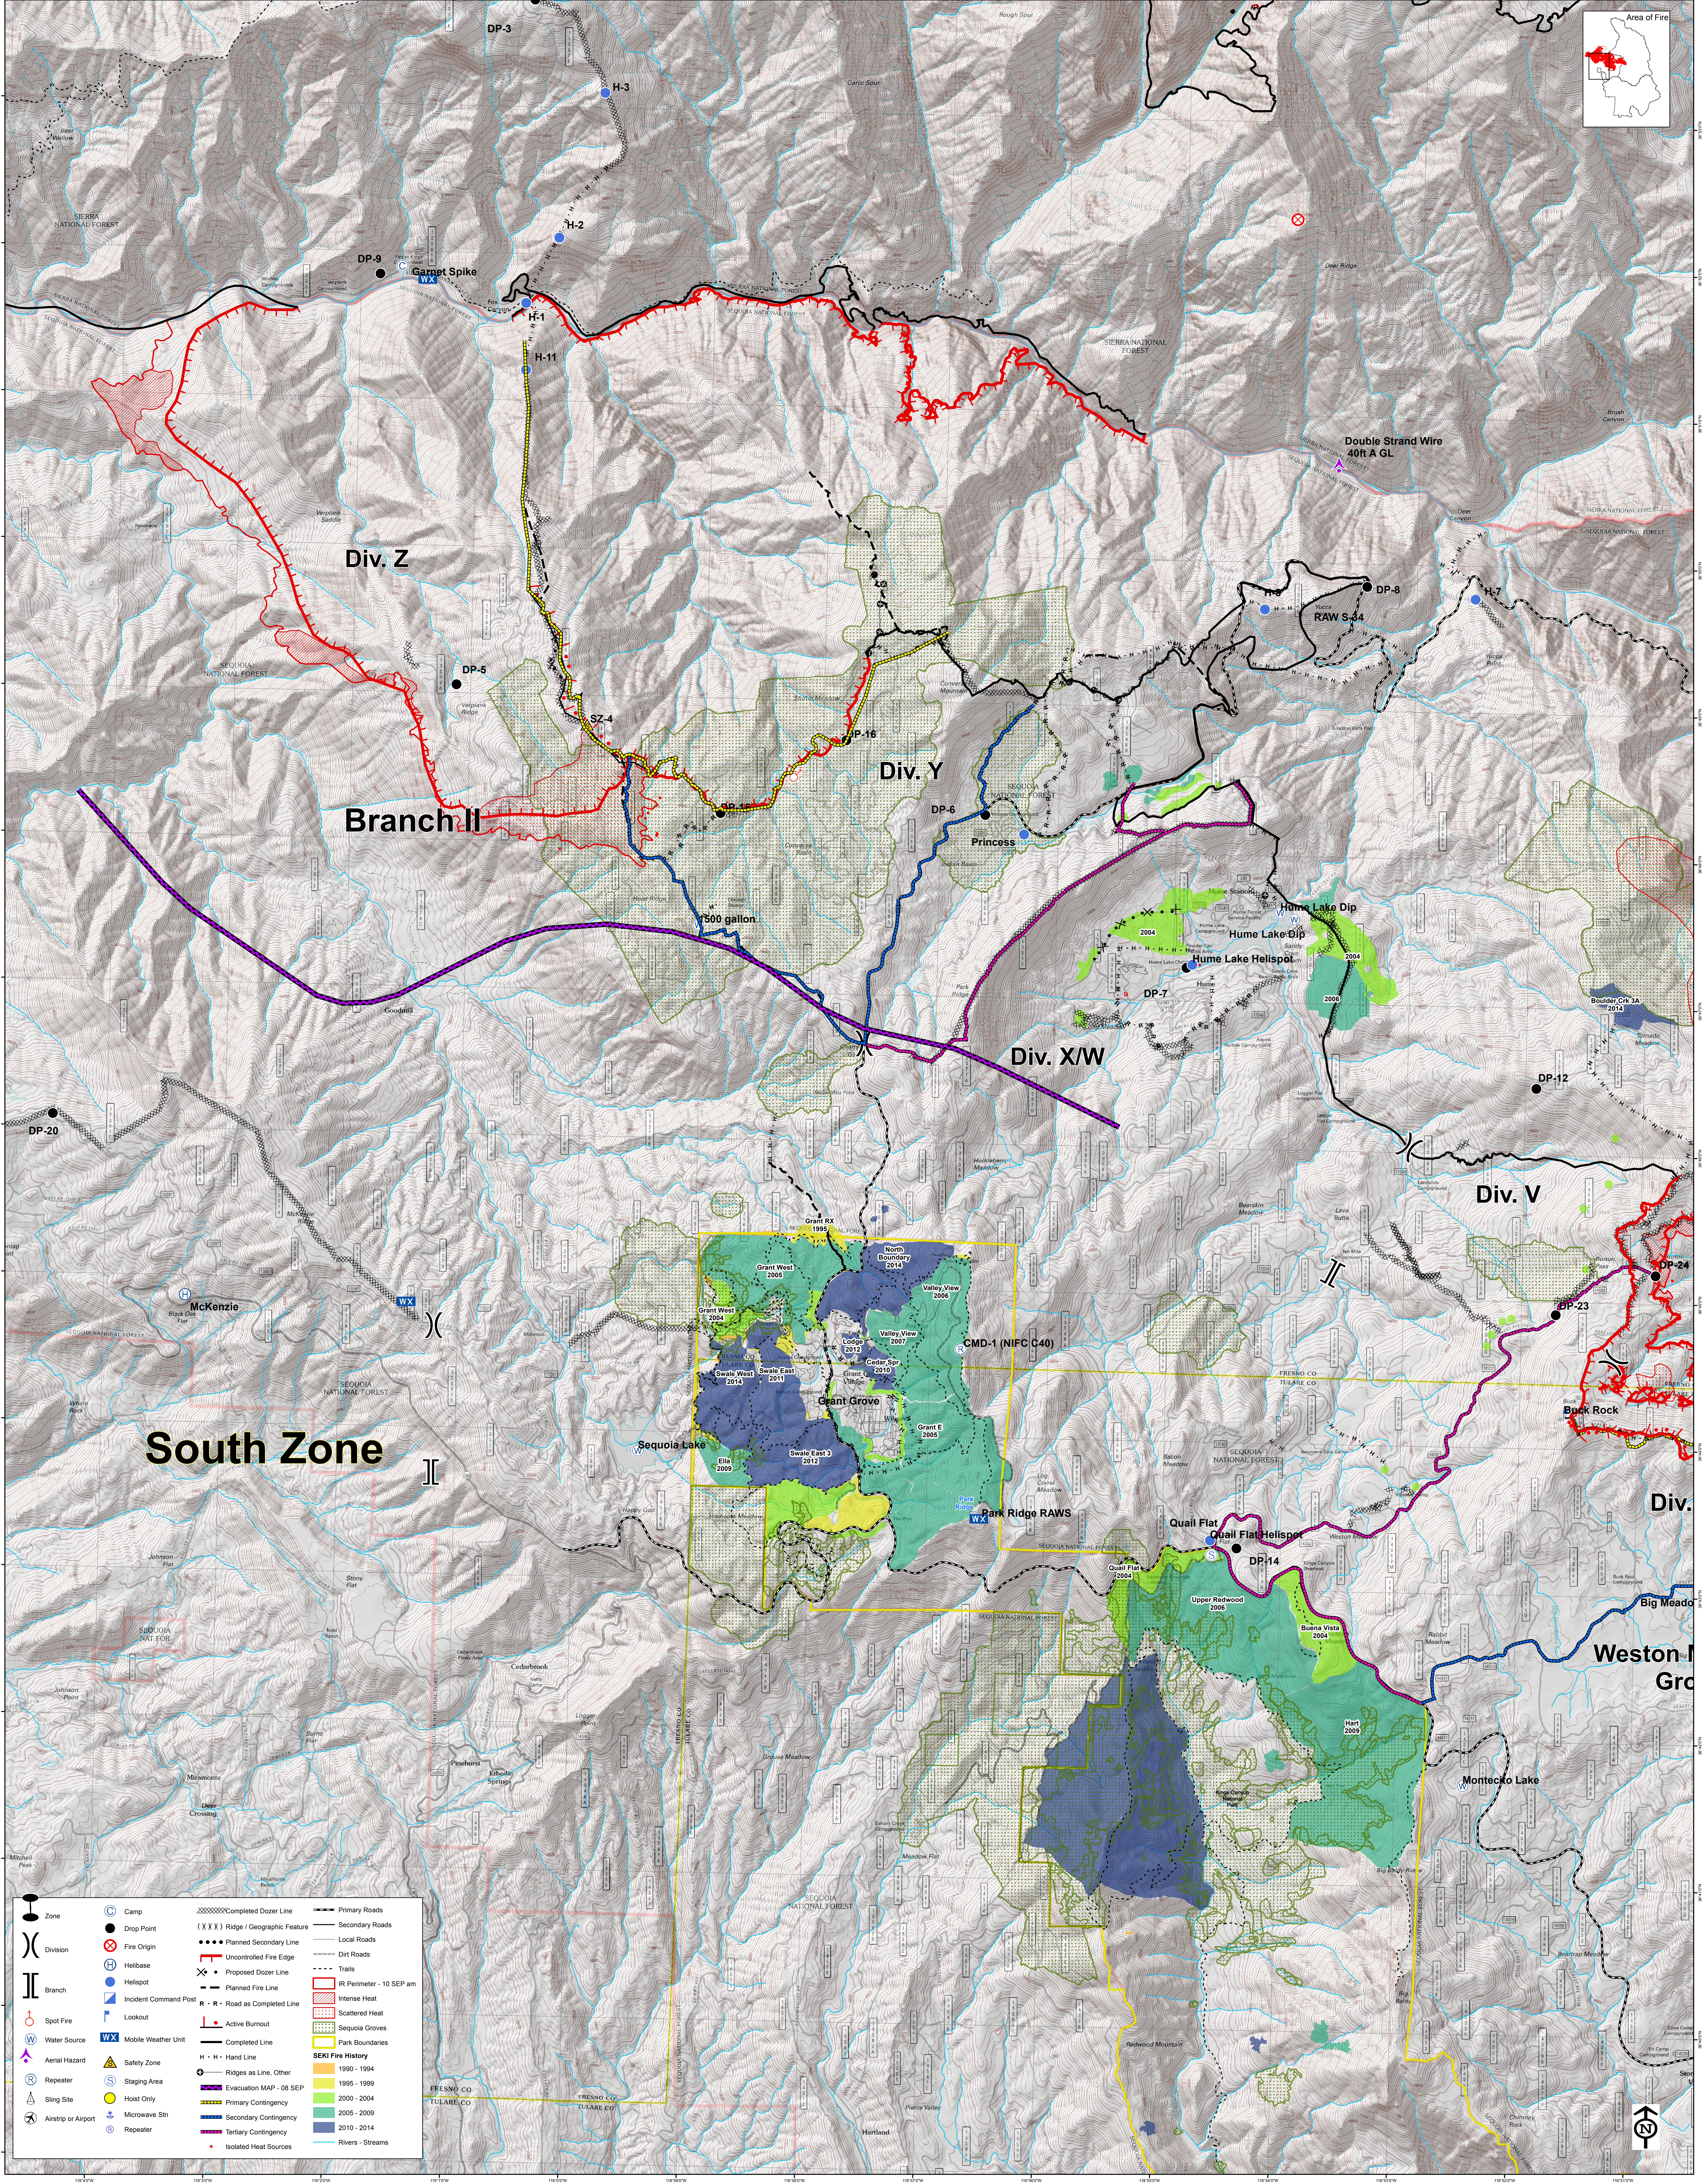

# Rough Fire - 09 SEP @ 2230 - 108,291 Acres

Grant Grove Area

0 0.5 1 Miles 1:24,000