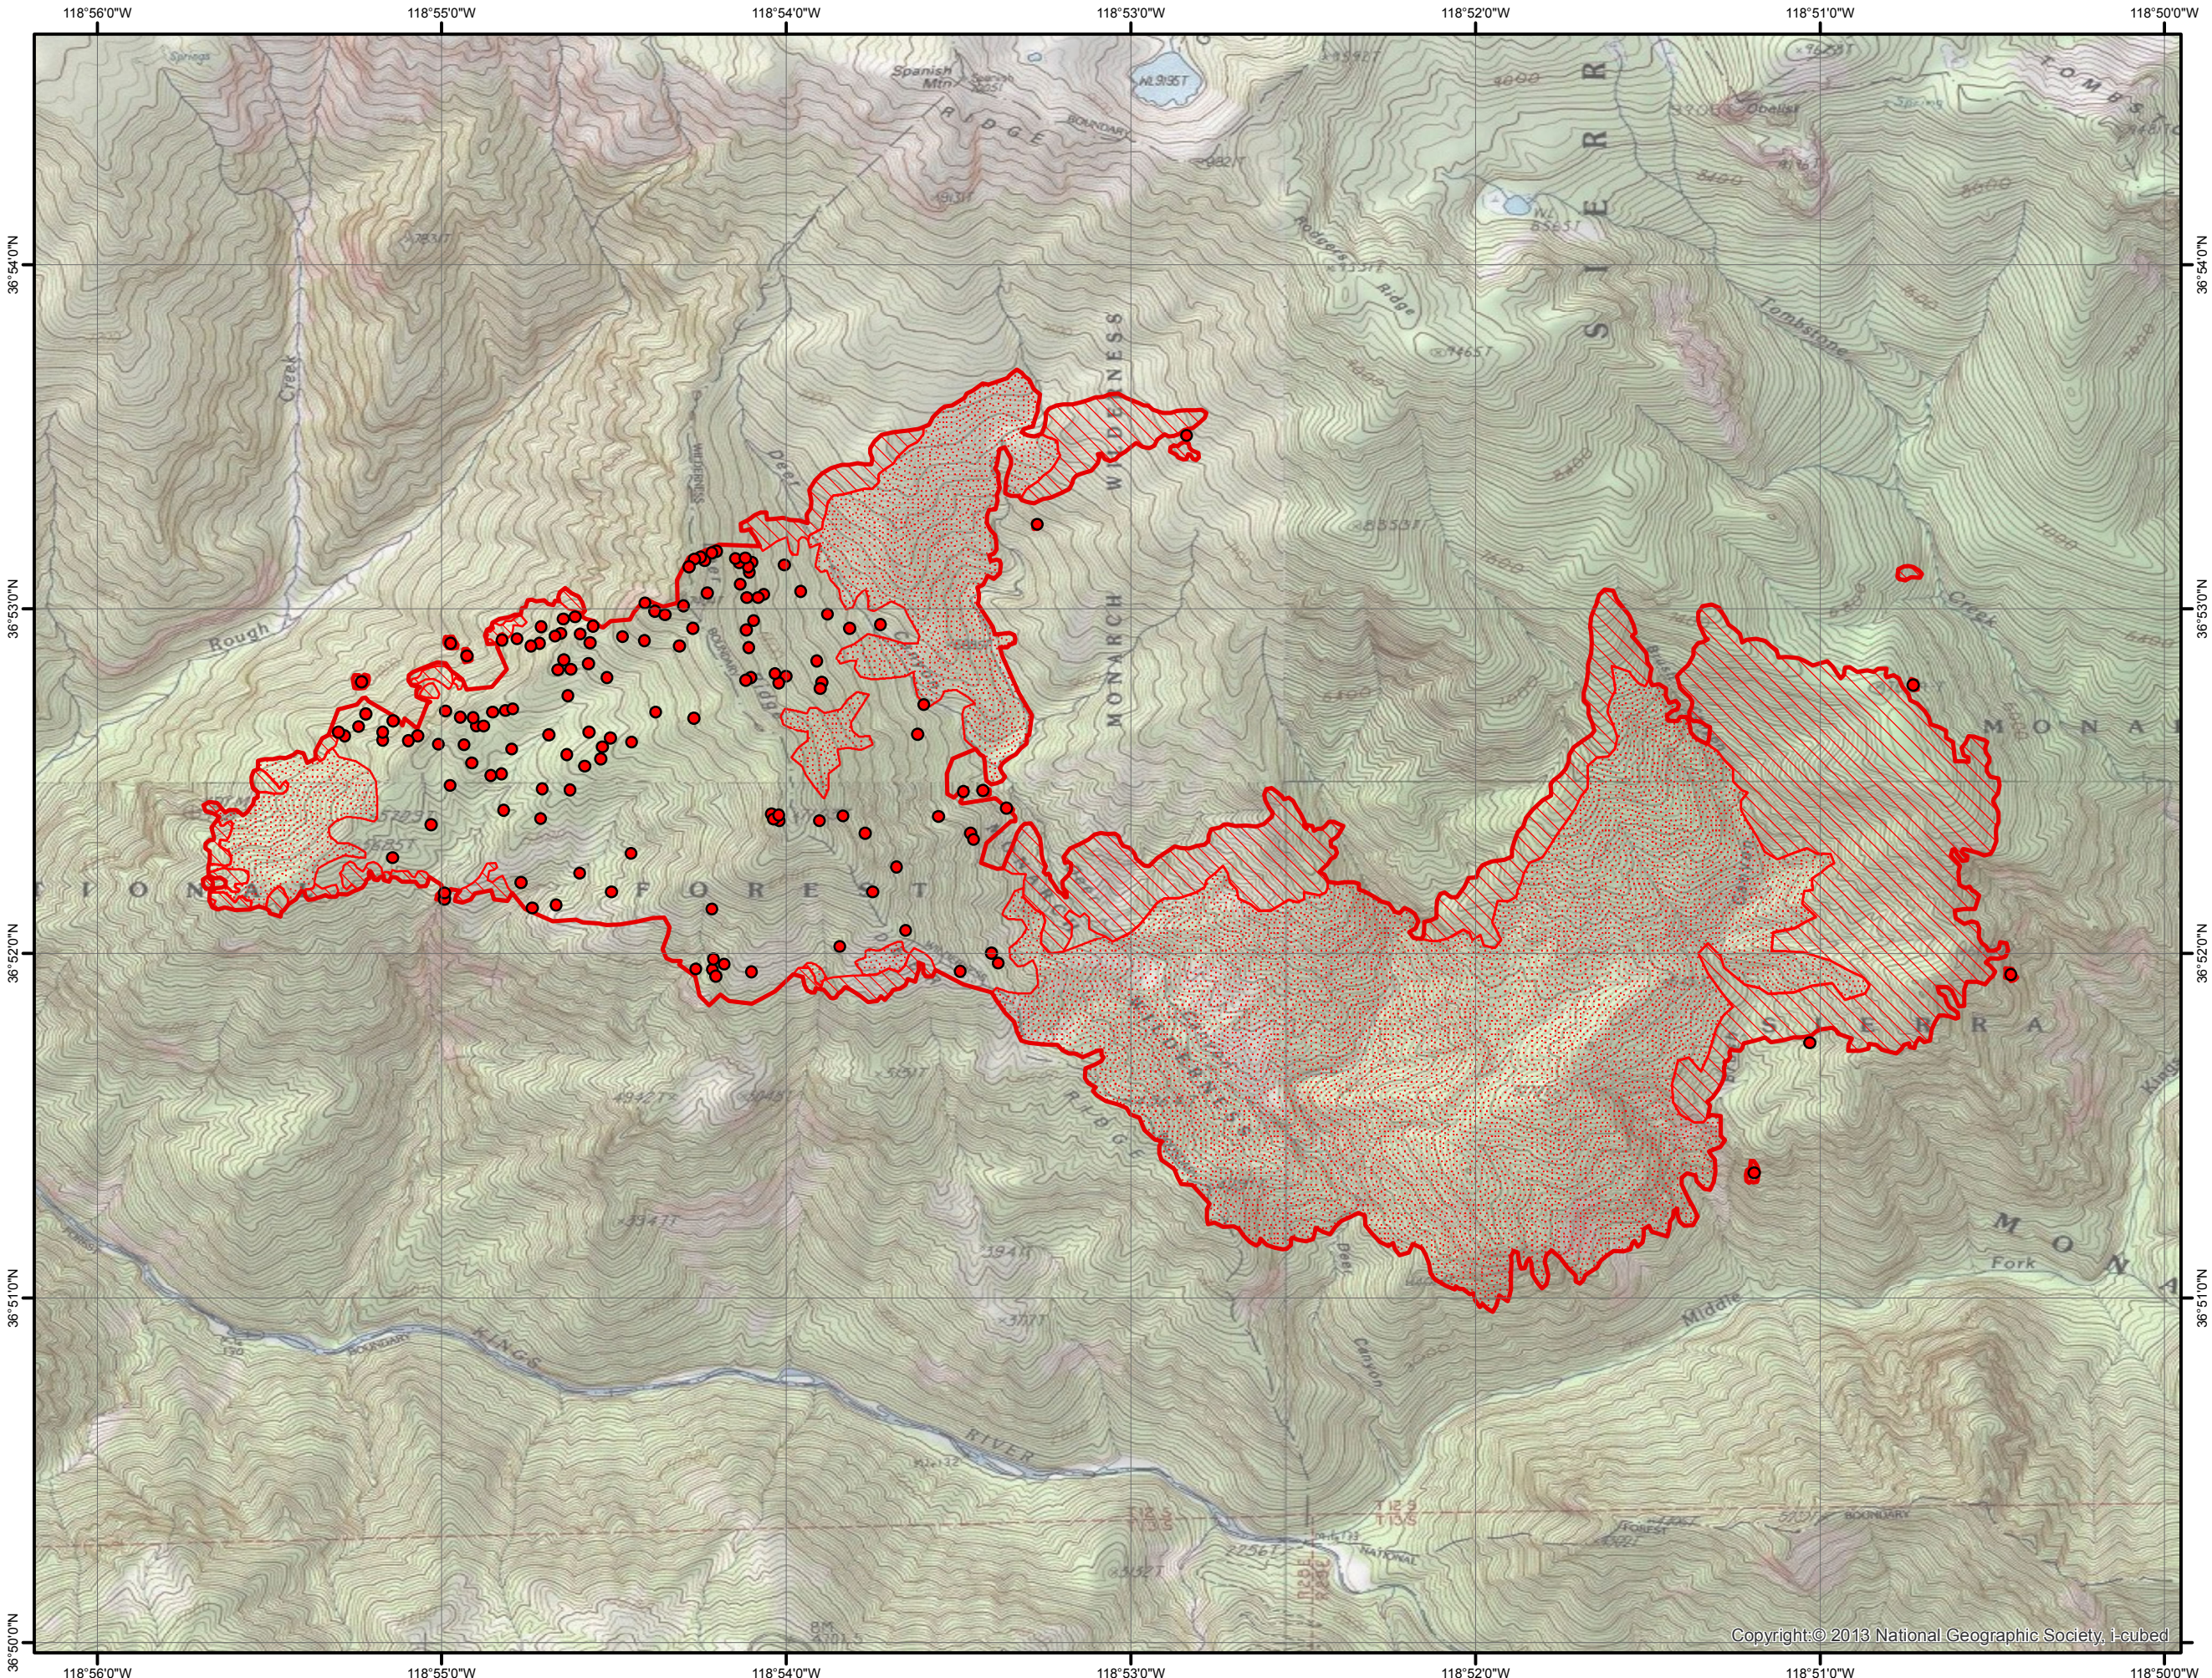

Rough Fire
Infrared Heat Sources
CA-SNF-001746
1:34,000

-  Heat Perimeter
-  Intense Heat Areas
-  Scattered Heat Areas
-  Isolated Heat Sources

GCS North American 1983

IR Interpreter: Brian Monroe
IR interpreted acres: 3,776
Date: 08/10/2015
Time received the Image: 2051 hrs

Copyright: © 2013 National Geographic Society, 1-cubed