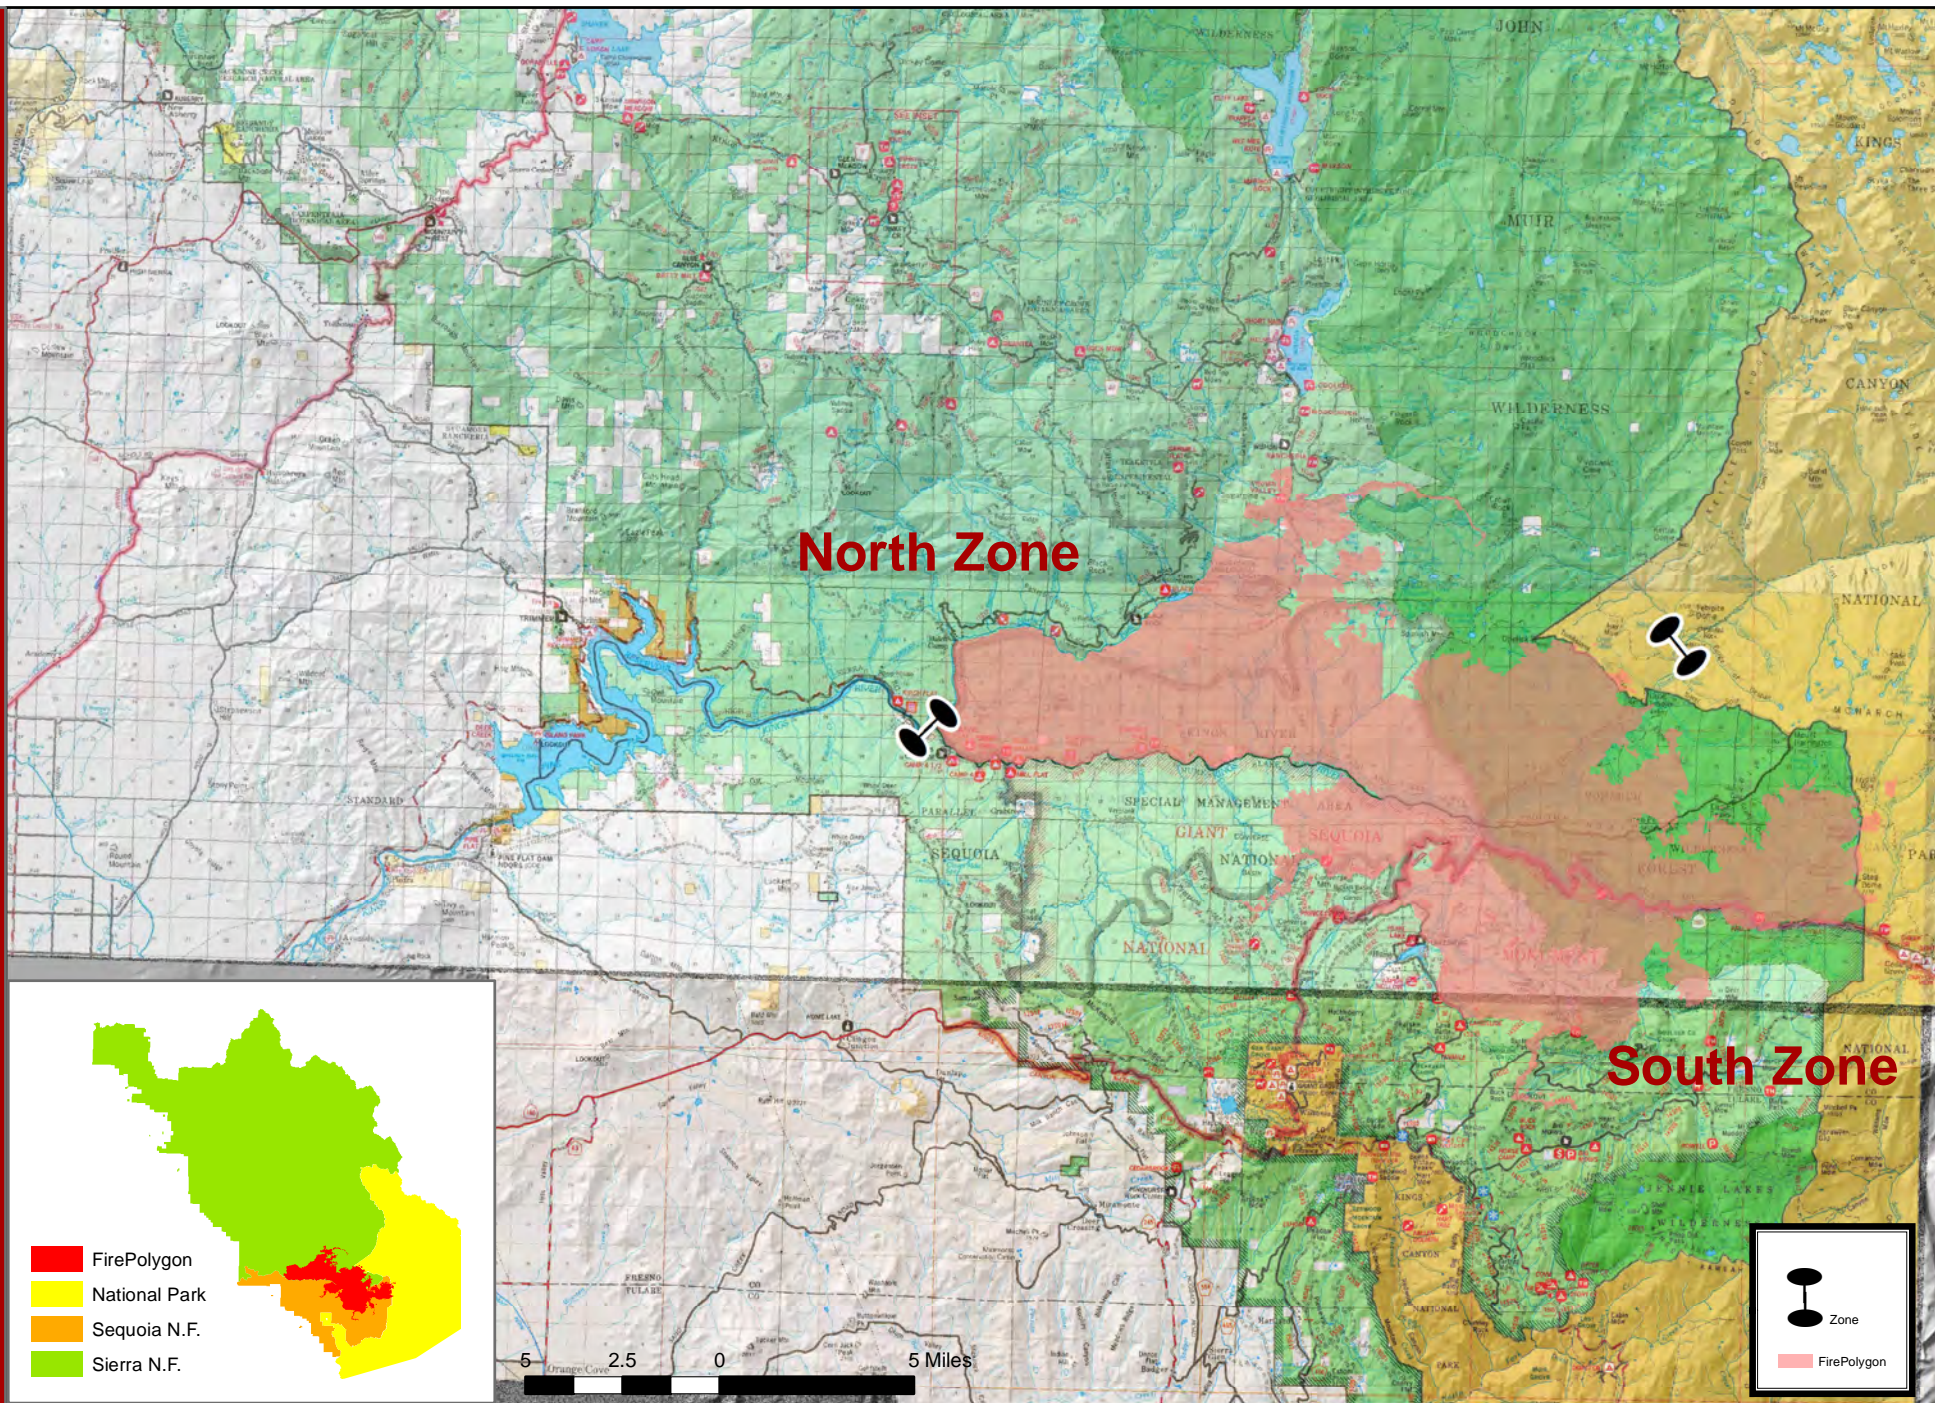

Rough Incident September 4, 2015

North Zone

South Zone

- FirePolygon
- National Park
- Sequoia N.F.
- Sierra N.F.

5 2.5 0 5 Miles