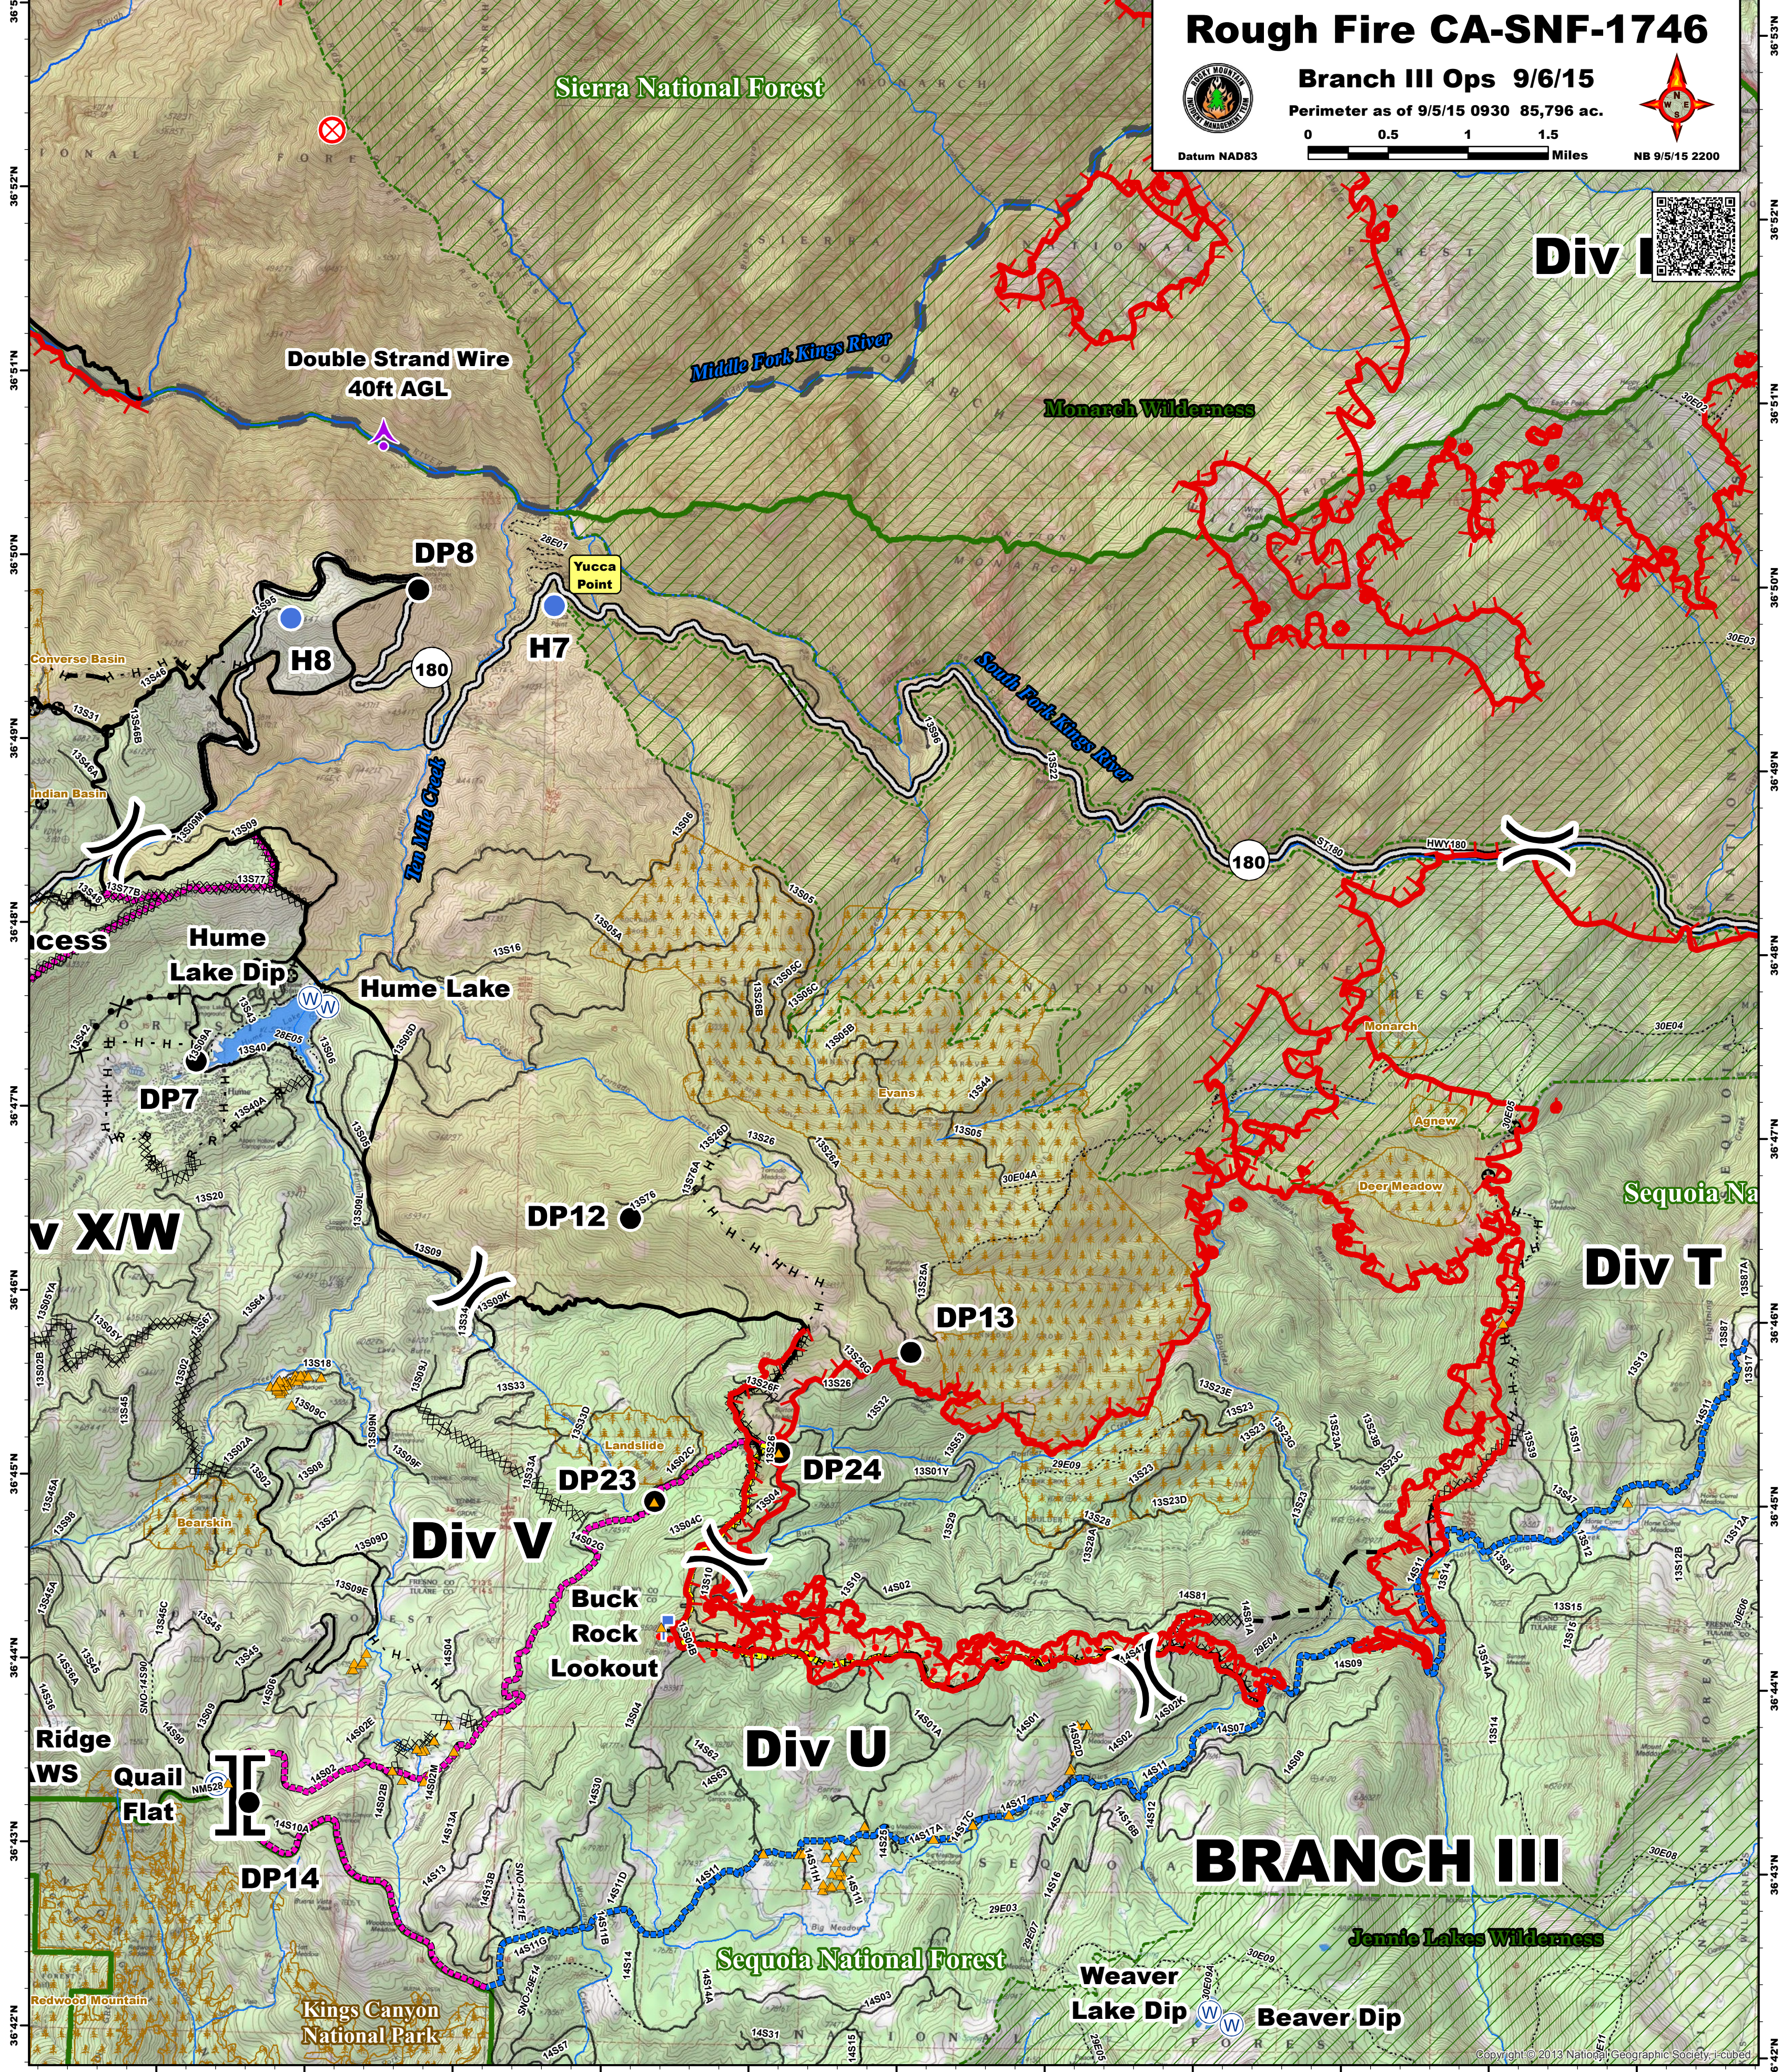

118°56'W 118°55'W 118°54'W 118°53'W 118°52'W 118°51'W 118°50'W 118°49'W 118°48'W 118°47'W 118°46'W 118°45'W

**Rough Fire CA-SNF-1746**

**Branch III Ops 9/6/15**

Perimeter as of 9/5/15 0930 85,796 ac.

Datum NAD83

0 0.5 1 1.5 Miles

NB 9/5/15 2200

118°55'W 118°54'W 118°53'W 118°52'W 118°51'W 118°50'W 118°49'W 118°48'W 118°47'W 118°46'W 118°45'W