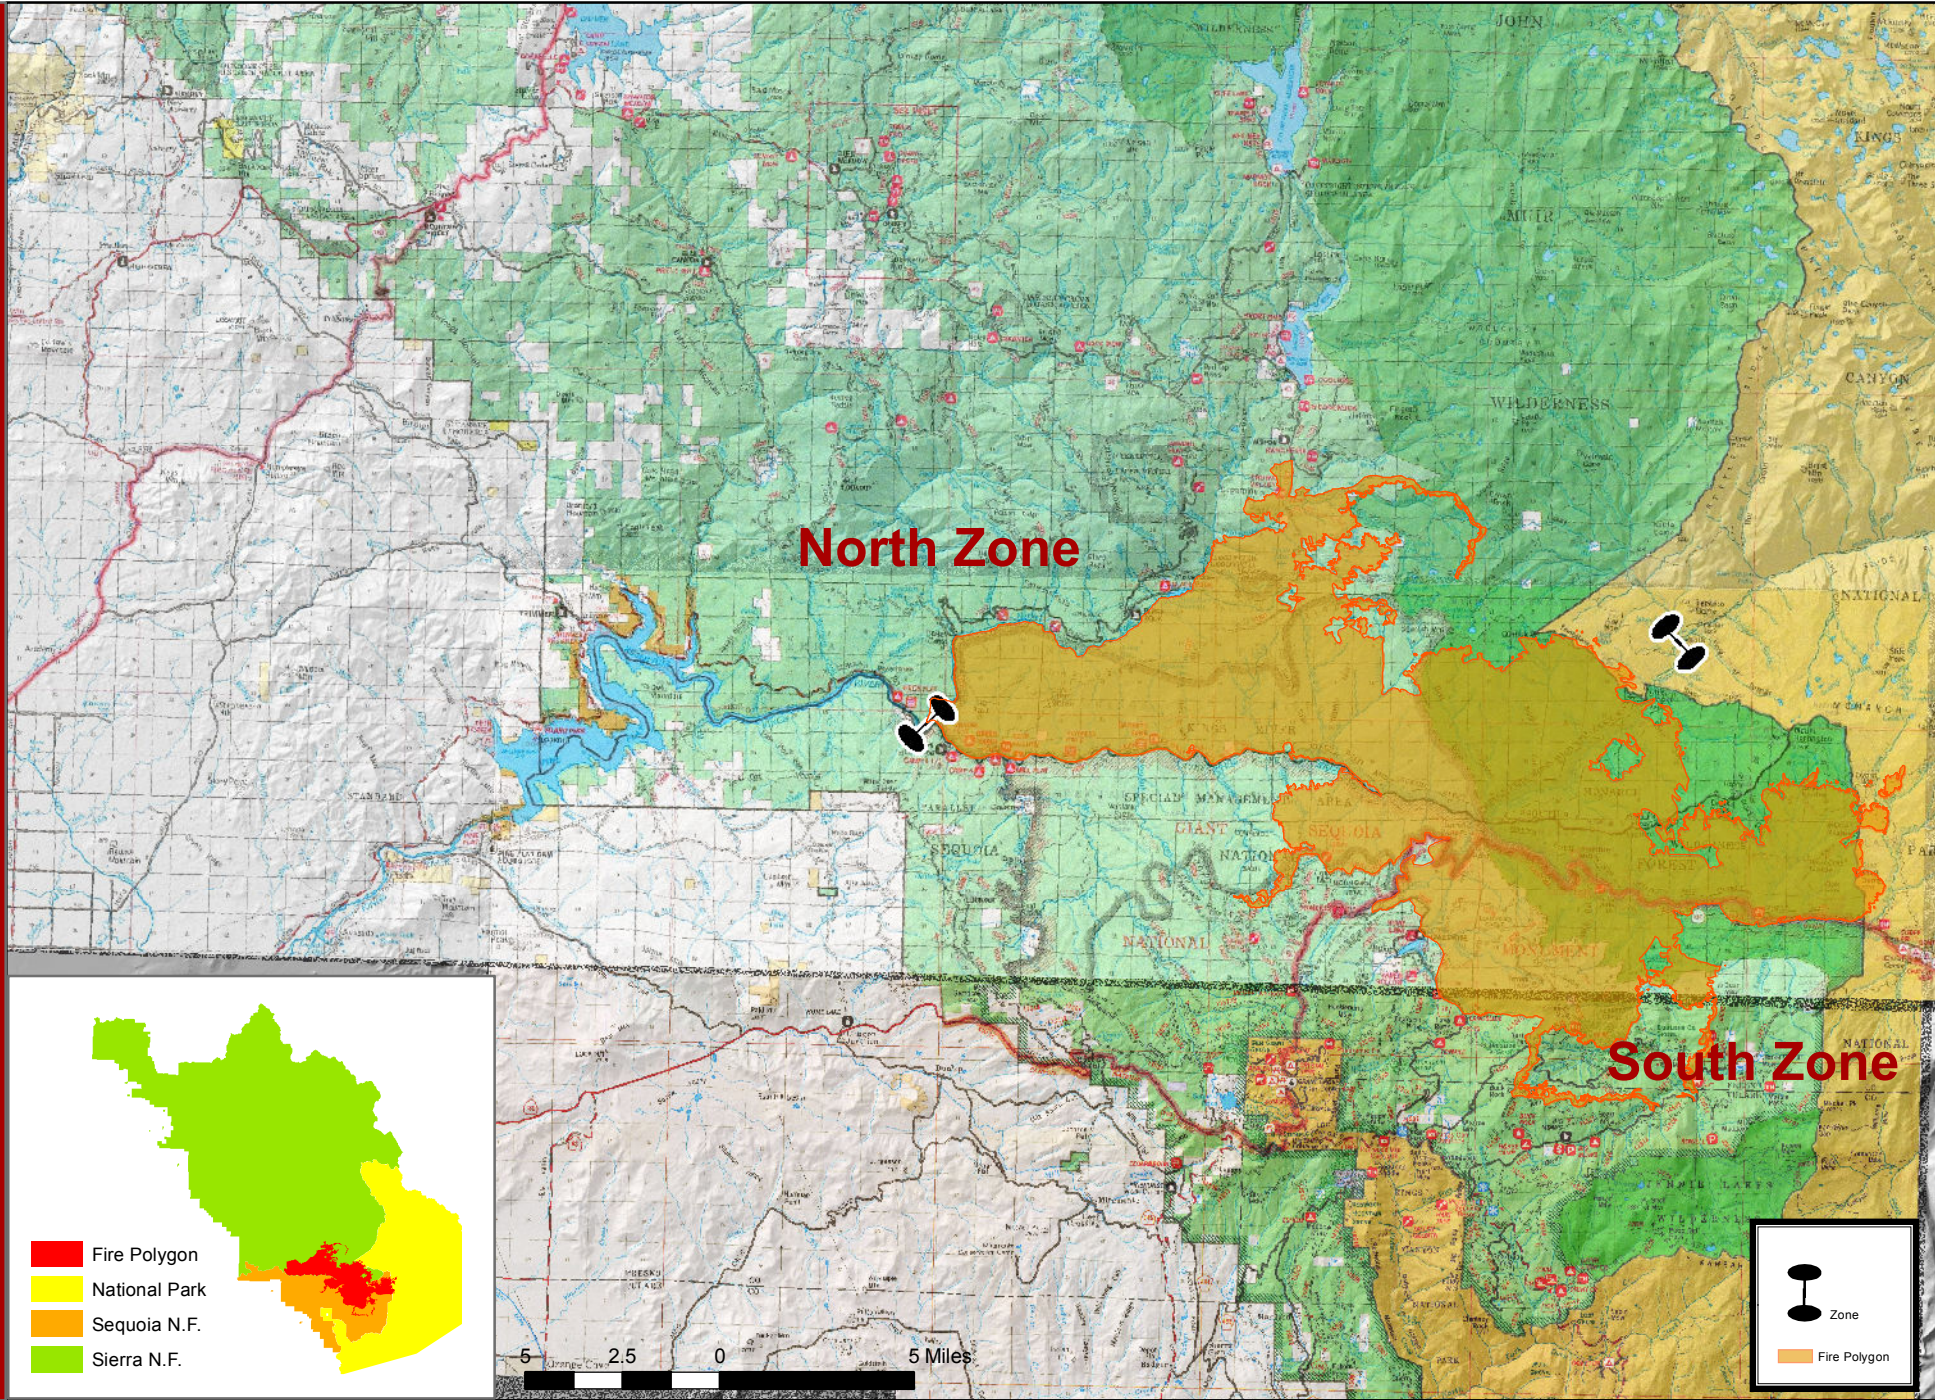

# Rough Incident September 6, 2015

**North Zone**

**South Zone**

-  Fire Polygon
-  National Park
-  Sequoia N.F.
-  Sierra N.F.

**Zone**

**Fire Polygon**

5 2.5 0 5 Miles