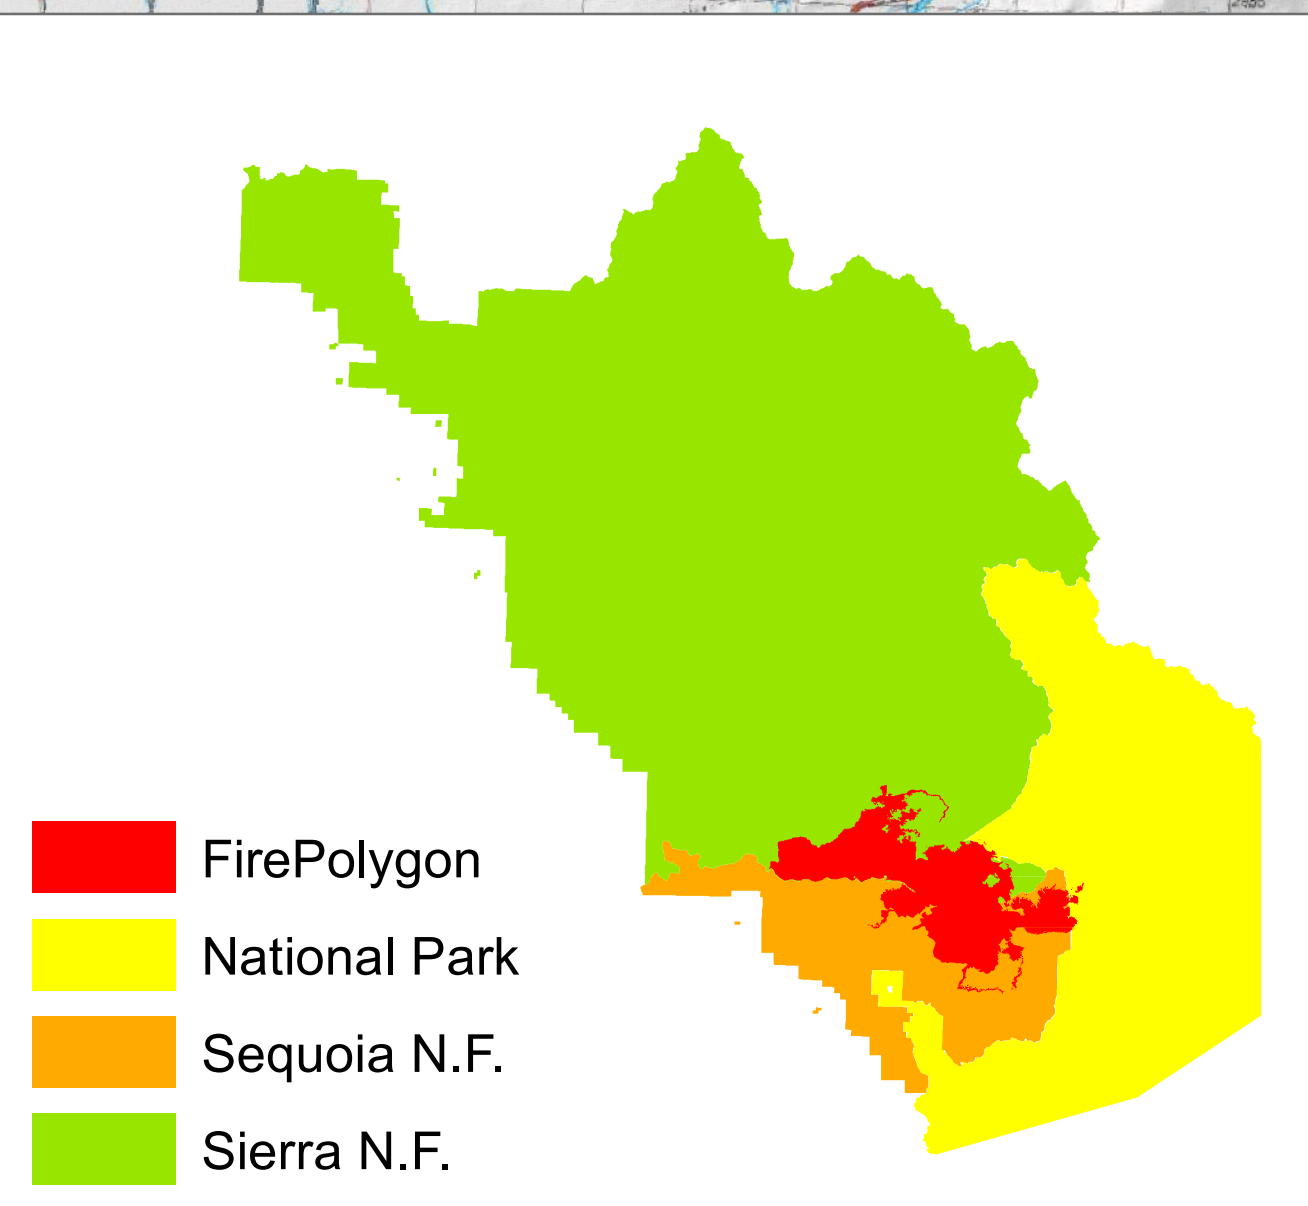

Rough Incident September 6, 2015

- Fire Polygon
- National Park
- Sequoia N.F.
- Sierra N.F.

- Zone
- Fire Polygon

5 2.5 0 5 Miles