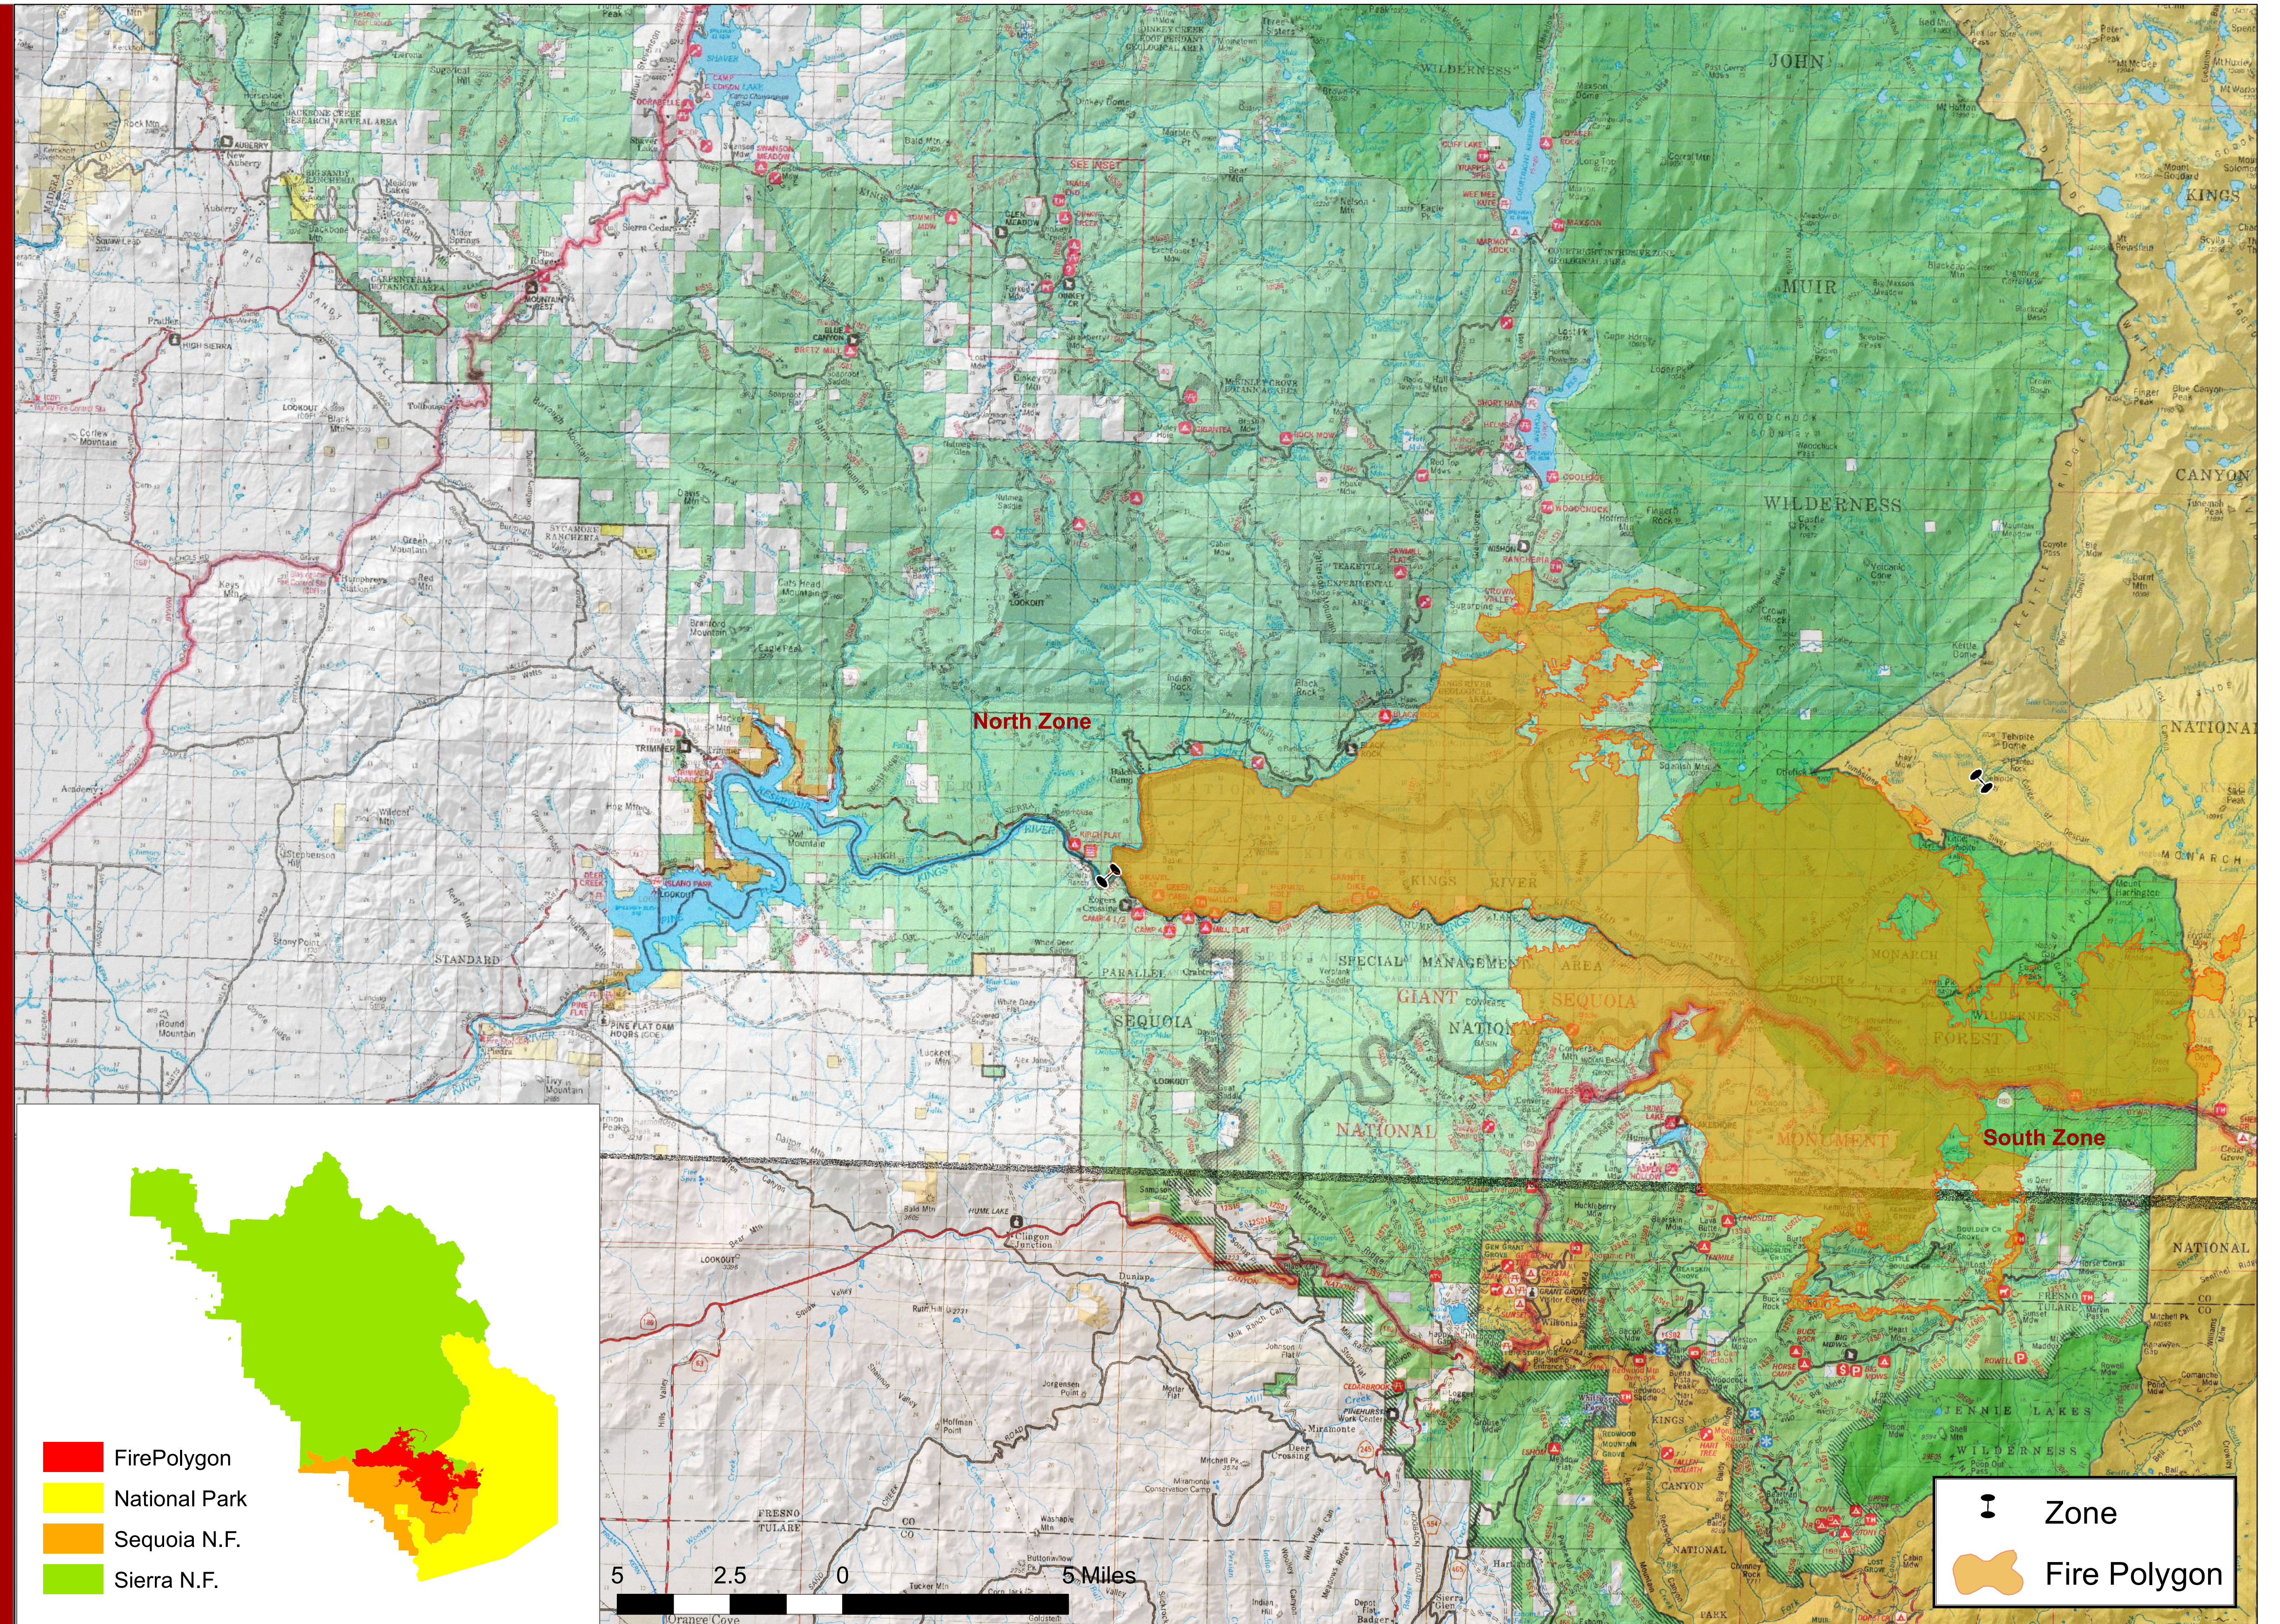

Rough Incident September 6, 2015

- Fire Polygon
- National Park
- Sequoia N.F.
- Sierra N.F.

- Zone
- Fire Polygon

5 2.5 0 5 Miles