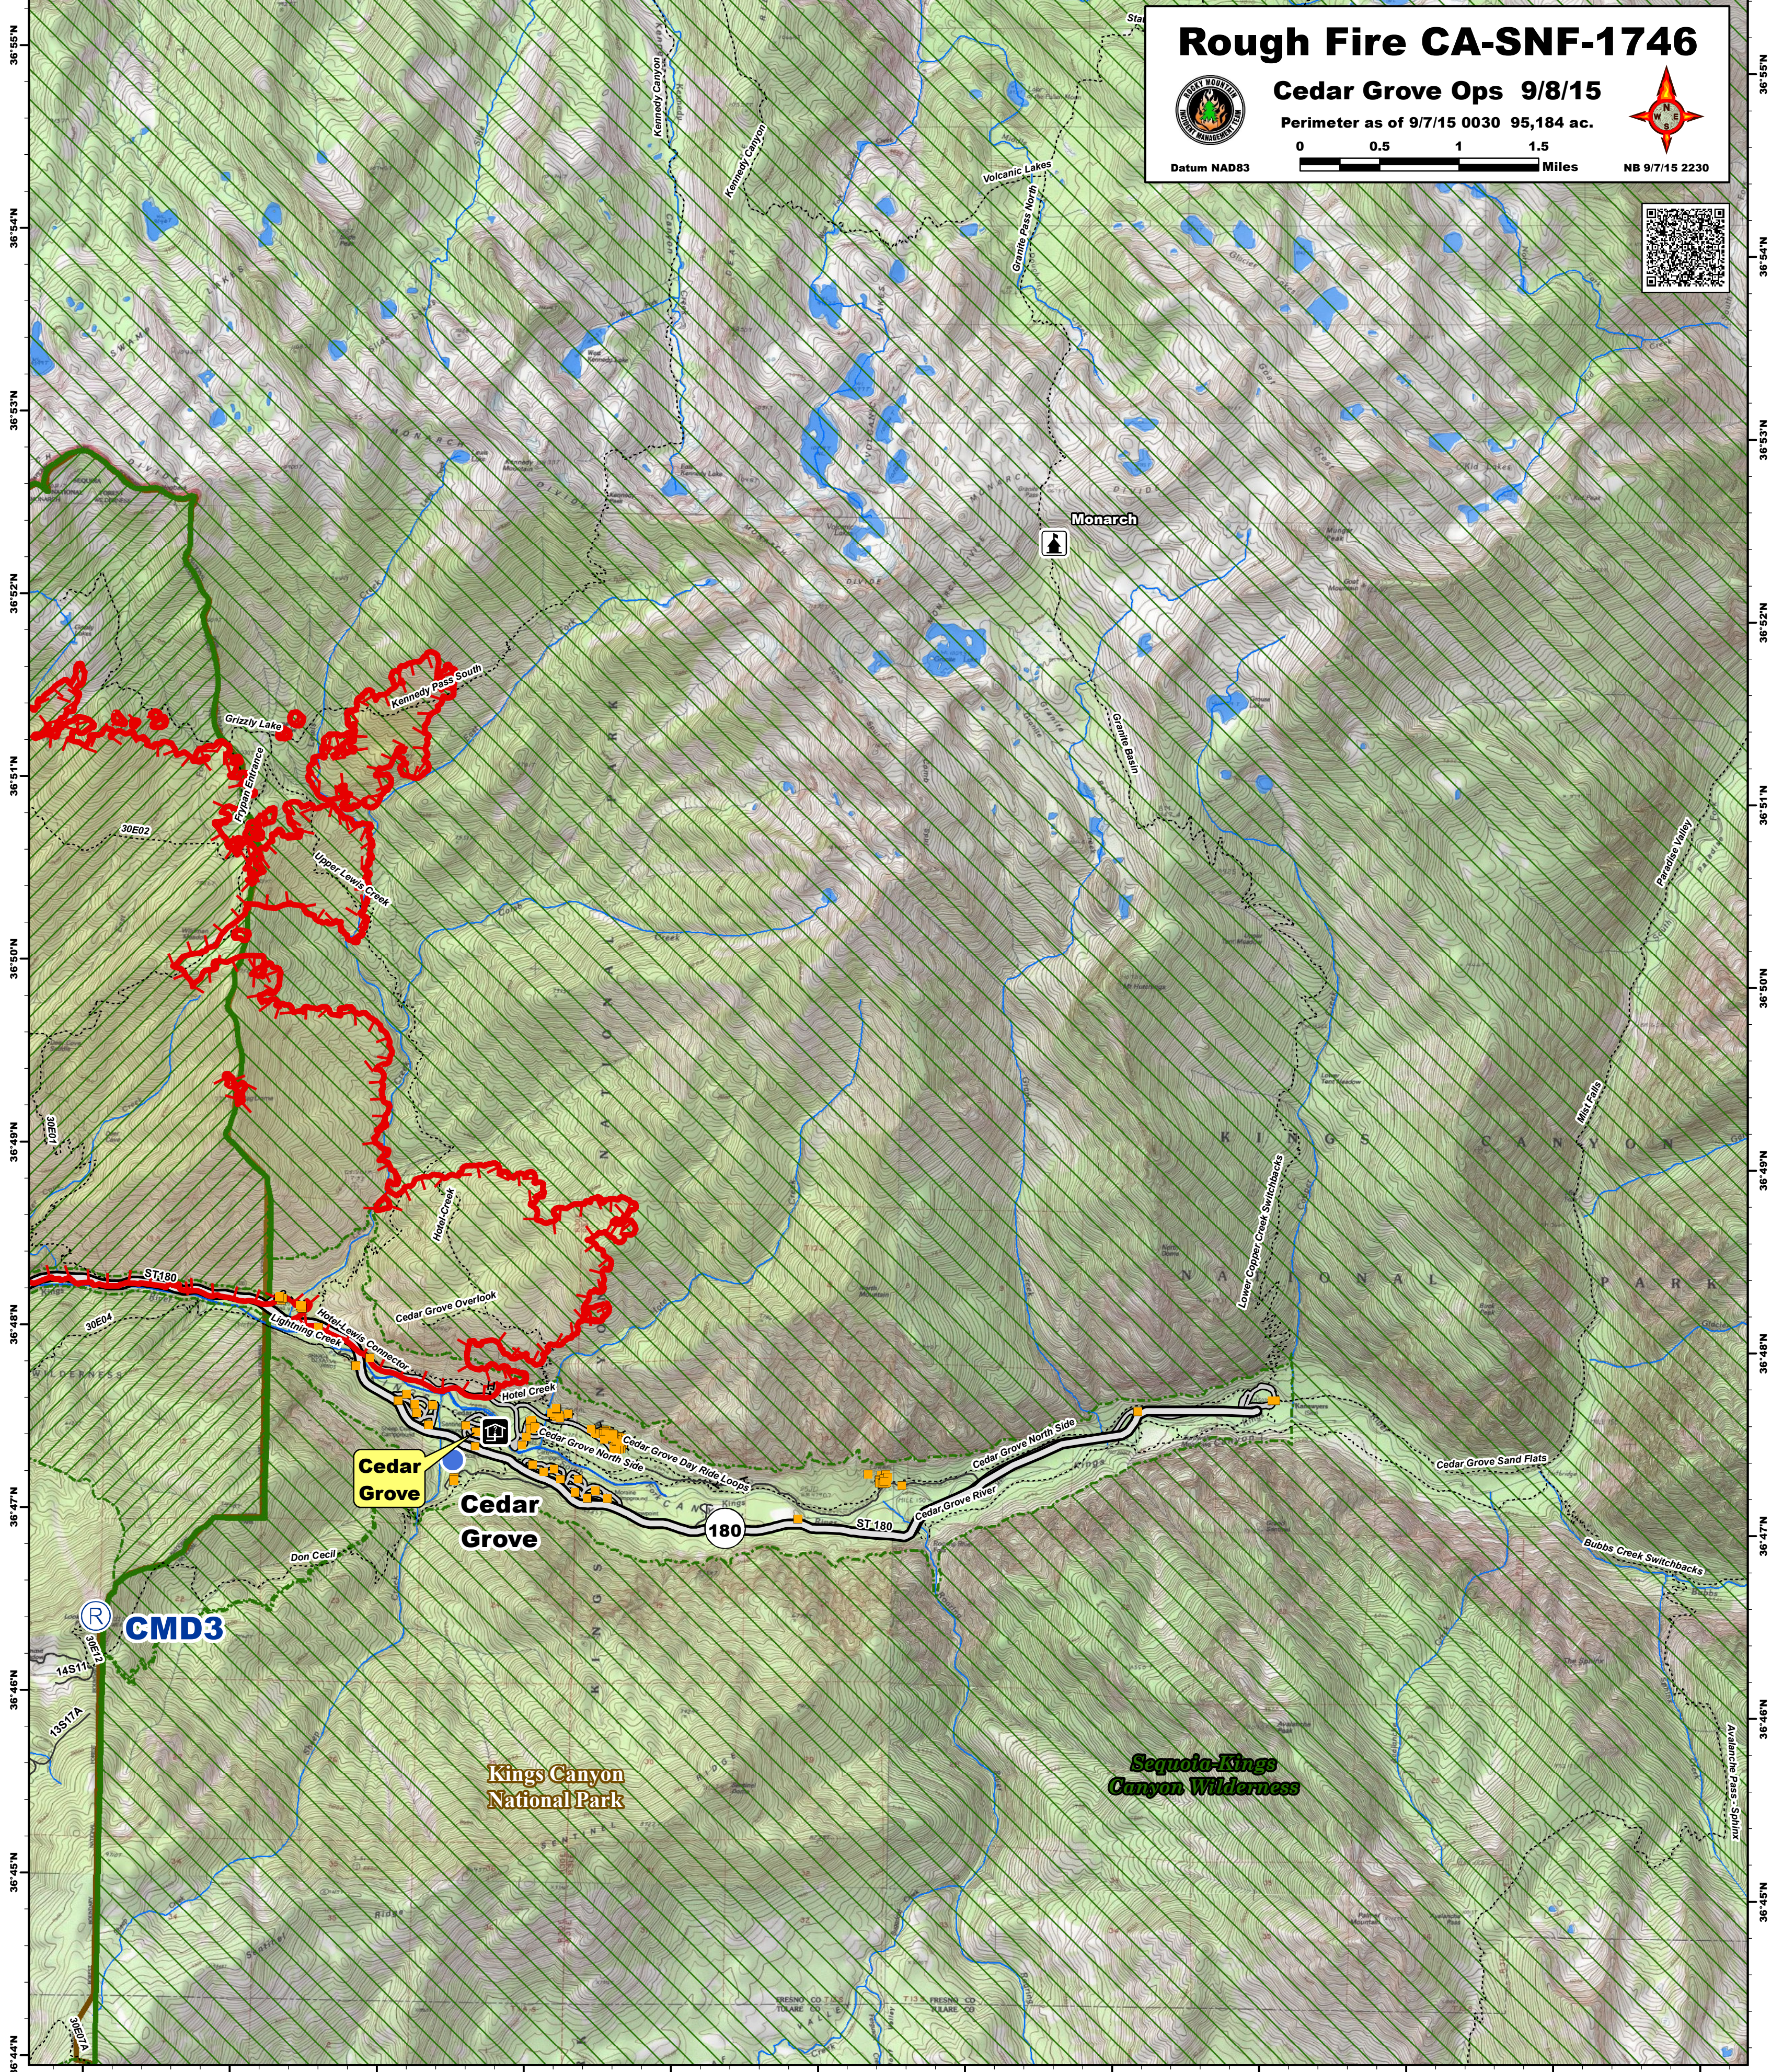

118°43'W 118°42'W 118°41'W 118°40'W 118°39'W 118°38'W 118°37'W 118°36'W 118°35'W 118°34'W 118°33'W 118°32'W

Rough Fire CA-SNF-1746

Cedar Grove Ops 9/8/15

Perimeter as of 9/7/15 0030 95,184 ac.

Datum NAD83

0 0.5 1 1.5 Miles

NB 9/7/15 2230
