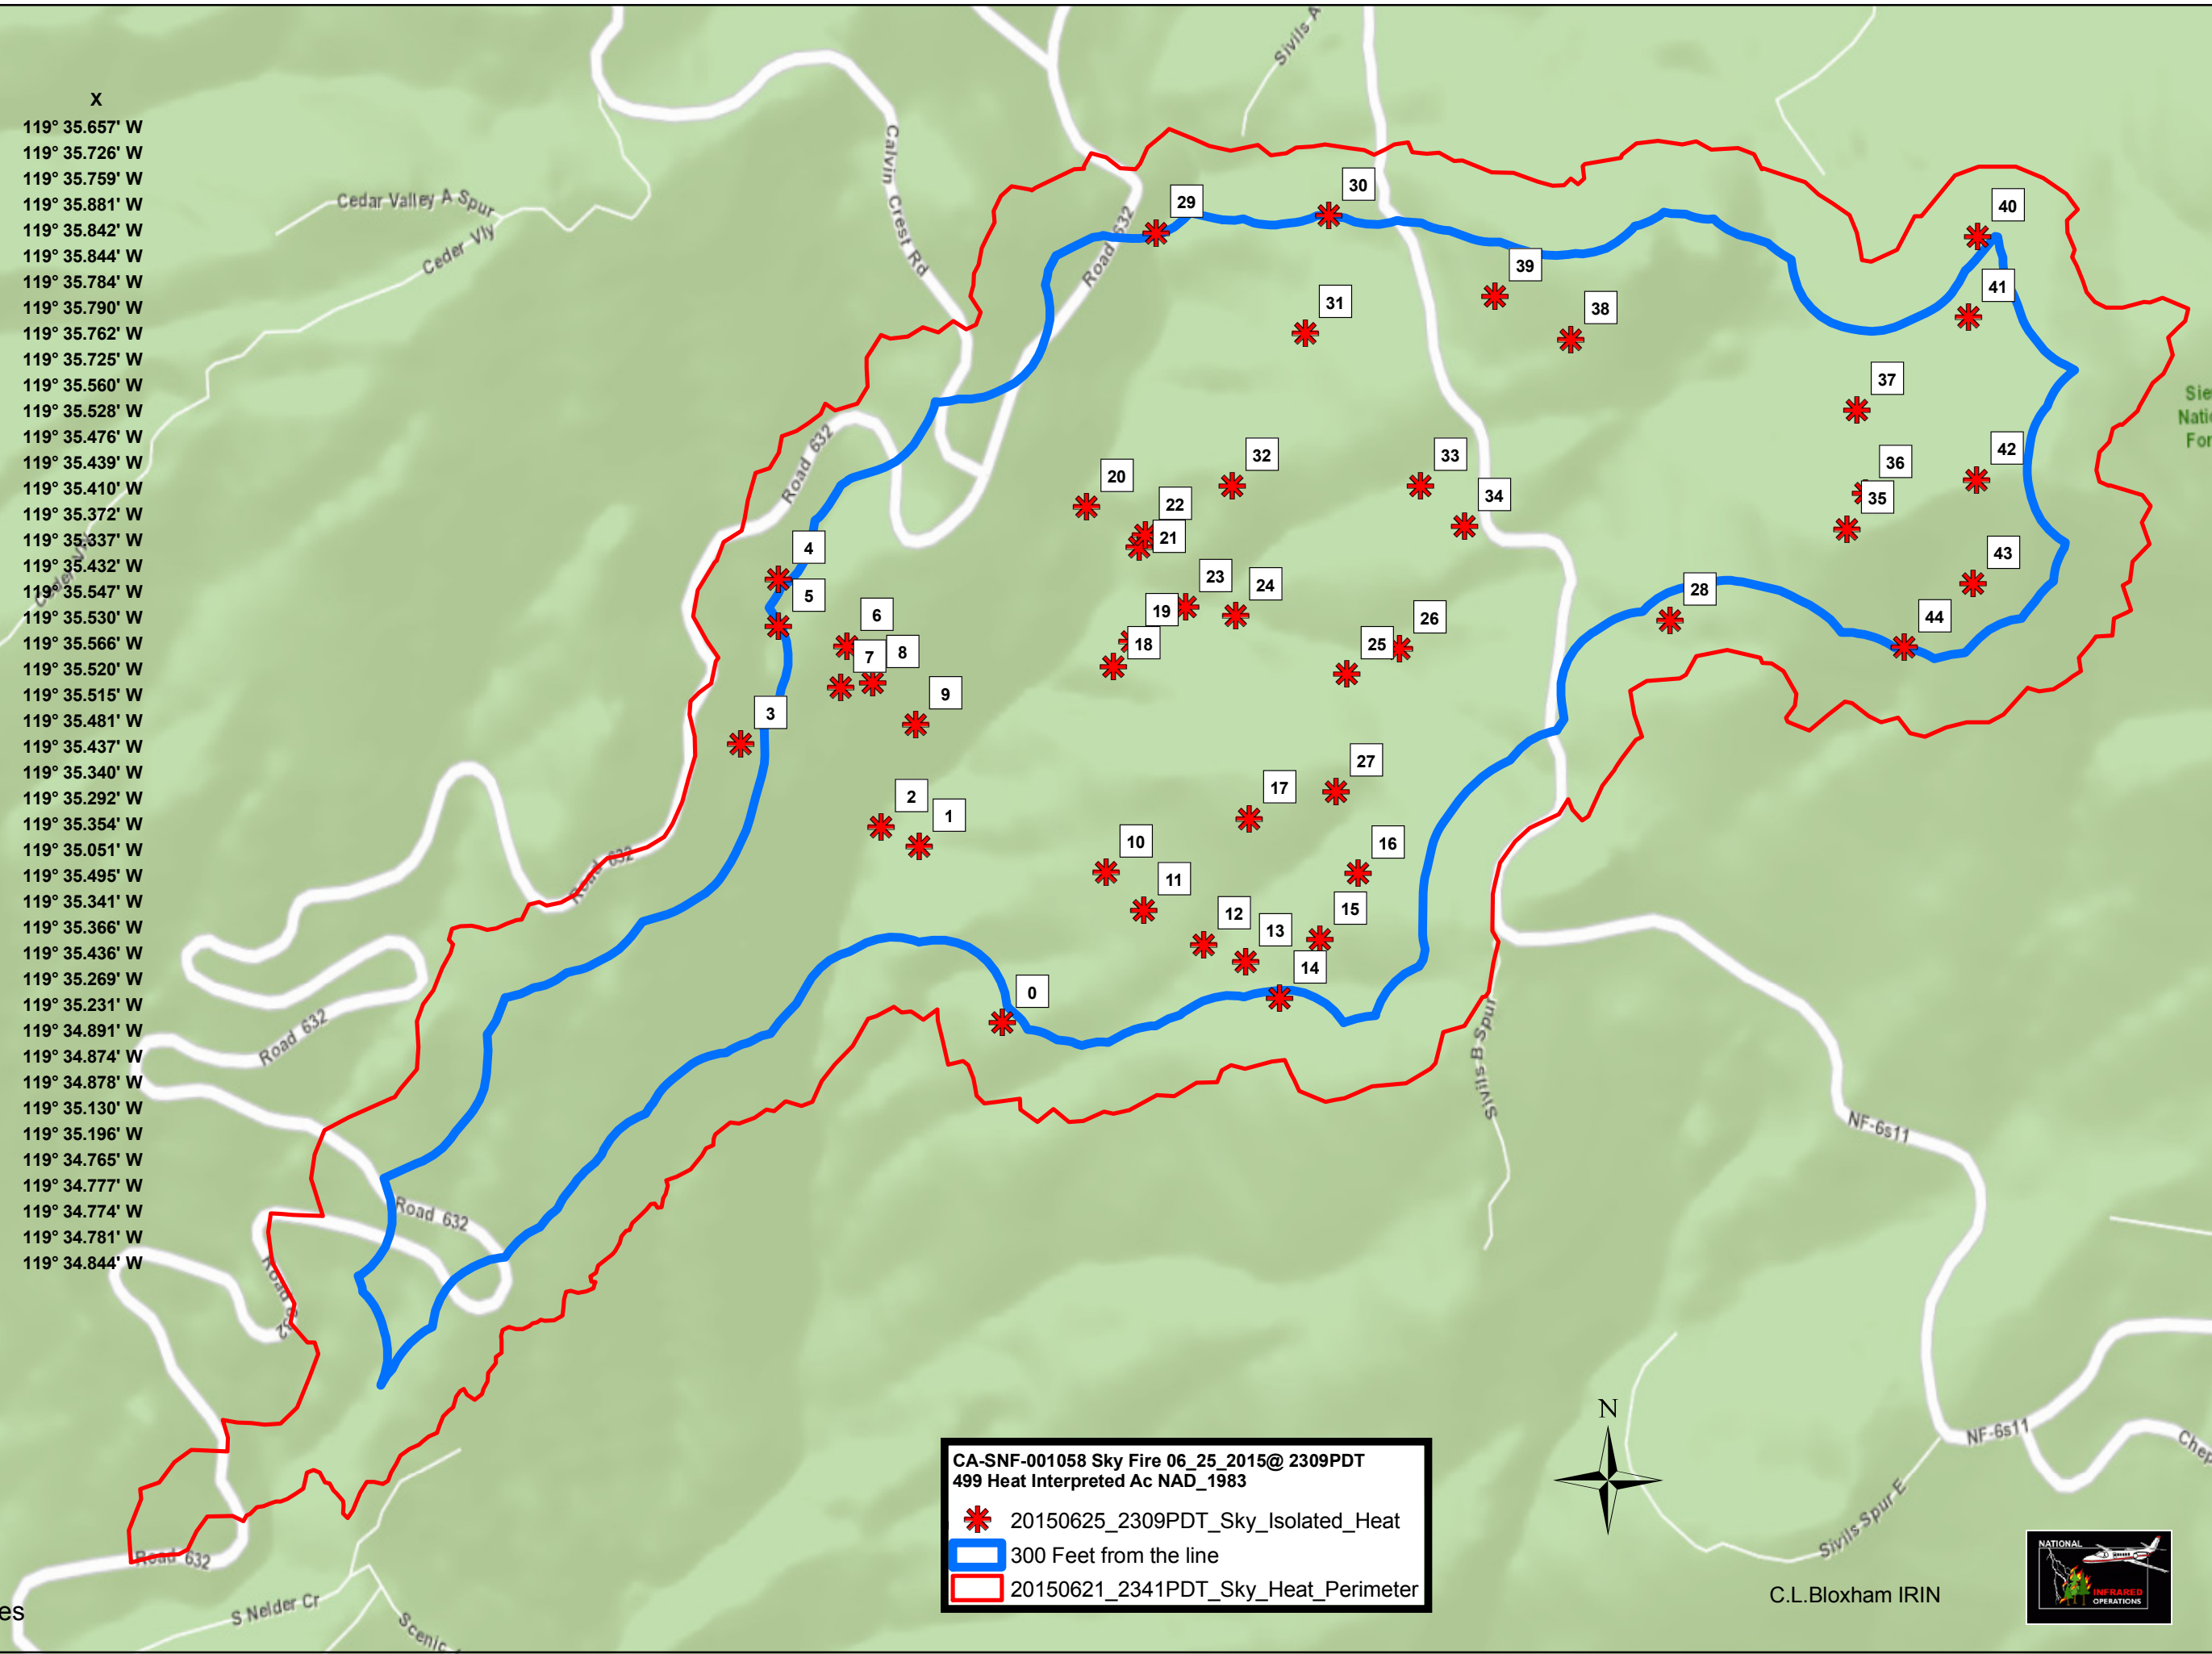

FID	Shape *	Y	X
0	Point	37° 23.502' N	119° 35.657' W
1	Point	37° 23.629' N	119° 35.726' W
2	Point	37° 23.644' N	119° 35.759' W
3	Point	37° 23.706' N	119° 35.881' W
4	Point	37° 23.822' N	119° 35.842' W
5	Point	37° 23.788' N	119° 35.844' W
6	Point	37° 23.773' N	119° 35.784' W
7	Point	37° 23.743' N	119° 35.790' W
8	Point	37° 23.746' N	119° 35.762' W
9	Point	37° 23.716' N	119° 35.725' W
10	Point	37° 23.606' N	119° 35.560' W
11	Point	37° 23.578' N	119° 35.528' W
12	Point	37° 23.552' N	119° 35.476' W
13	Point	37° 23.539' N	119° 35.439' W
14	Point	37° 23.512' N	119° 35.410' W
15	Point	37° 23.553' N	119° 35.372' W
16	Point	37° 23.598' N	119° 35.337' W
17	Point	37° 23.640' N	119° 35.432' W
18	Point	37° 23.751' N	119° 35.547' W
19	Point	37° 23.769' N	119° 35.530' W
20	Point	37° 23.865' N	119° 35.566' W
21	Point	37° 23.836' N	119° 35.520' W
22	Point	37° 23.844' N	119° 35.515' W
23	Point	37° 23.792' N	119° 35.481' W
24	Point	37° 23.784' N	119° 35.437' W
25	Point	37° 23.740' N	119° 35.340' W
26	Point	37° 23.757' N	119° 35.292' W
27	Point	37° 23.657' N	119° 35.354' W
28	Point	37° 23.770' N	119° 35.051' W
29	Point	37° 24.058' N	119° 35.495' W
30	Point	37° 24.066' N	119° 35.341' W
31	Point	37° 23.983' N	119° 35.366' W
32	Point	37° 23.876' N	119° 35.436' W
33	Point	37° 23.872' N	119° 35.269' W
34	Point	37° 23.842' N	119° 35.231' W
35	Point	37° 23.830' N	119° 34.891' W
36	Point	37° 23.855' N	119° 34.874' W
37	Point	37° 23.914' N	119° 34.878' W
38	Point	37° 23.972' N	119° 35.130' W
39	Point	37° 24.004' N	119° 35.196' W
40	Point	37° 24.034' N	119° 34.765' W
41	Point	37° 23.977' N	119° 34.777' W
42	Point	37° 23.862' N	119° 34.774' W
43	Point	37° 23.788' N	119° 34.781' W
44	Point	37° 23.745' N	119° 34.844' W

CA-SNF-001058 Sky Fire 06_25_2015@ 2309PDT
 499 Heat Interpreted Ac NAD_1983

- 20150625_2309PDT_Sky_Isolated_Heat
- 300 Feet from the line
- 20150621_2341PDT_Sky_Heat_Perimeter

C.L.Bloxham IRIN