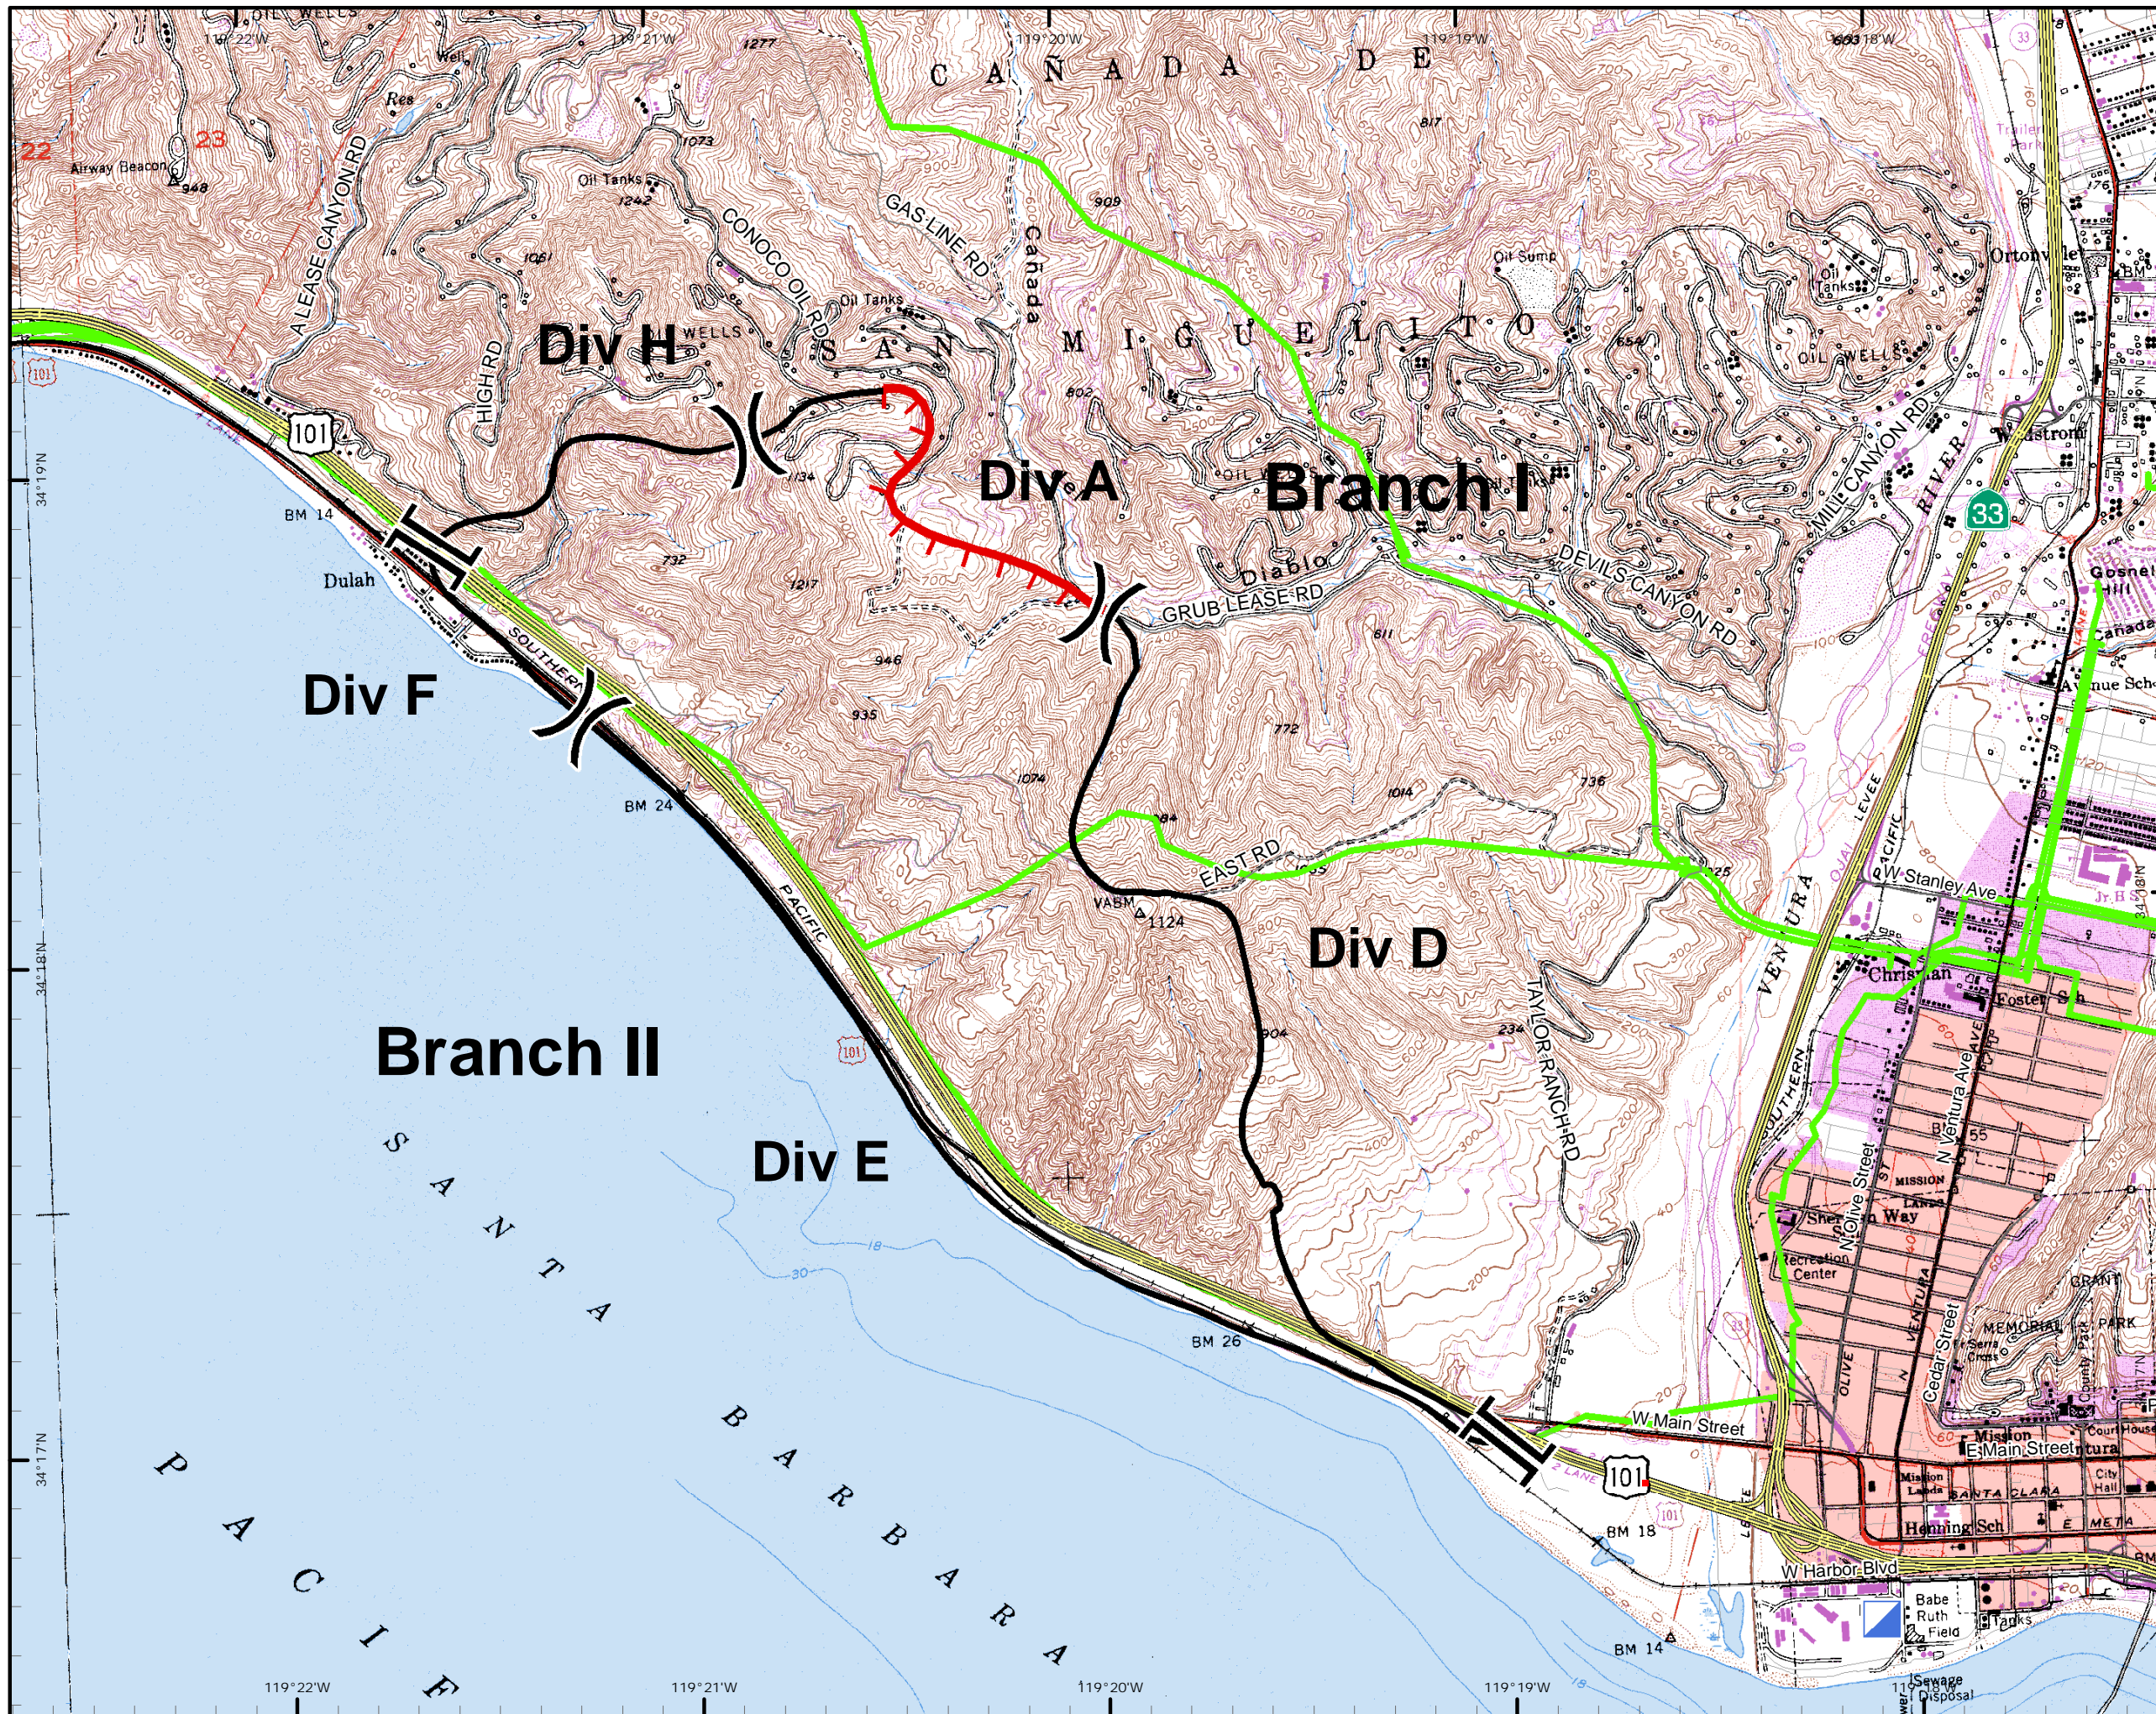

Solimar Incident

VNC 15-89187
Operational Period
0700 12/28/2015 to
1700 12/29/2015

Acres: 1288

-  Division
-  Branch
-  Incident Command Post
-  Gas Line
-  Completed Line
-  Uncontrolled Fire Edge

Map Datum: NAD83
Minor Grid Increments: .1 Minute