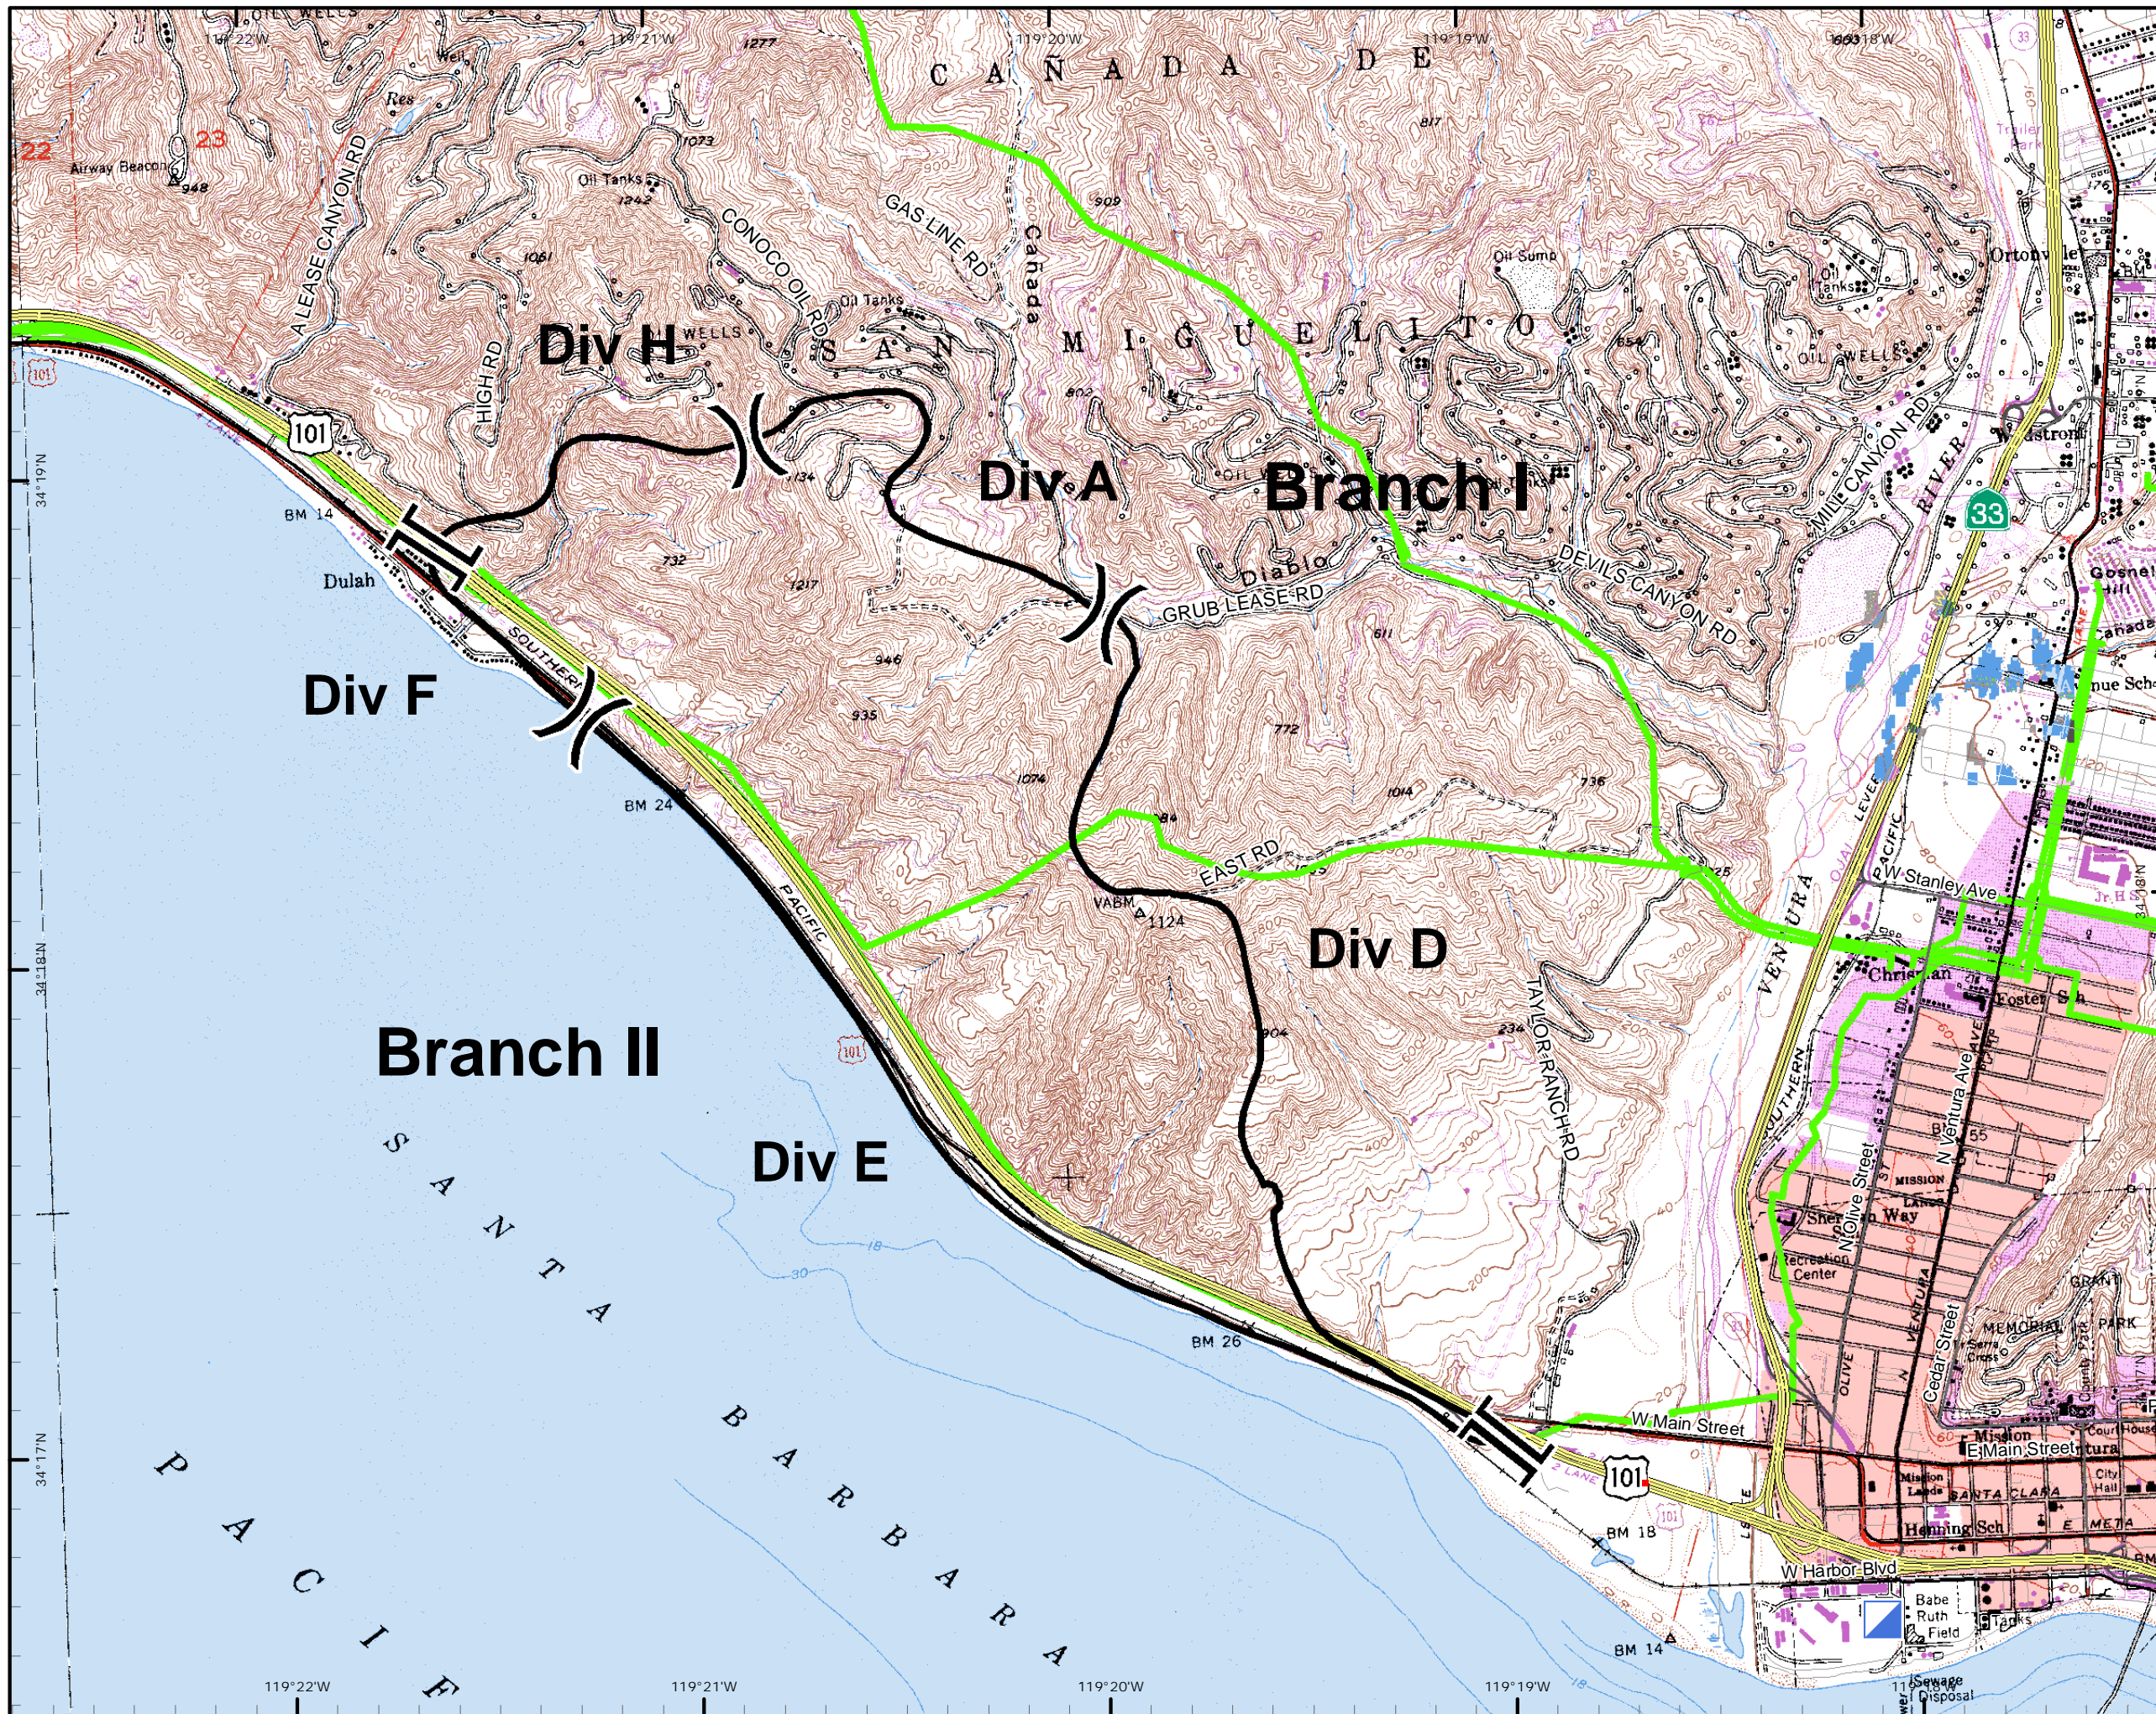

Solimar Incident

VNC 15-89187
Operational Period
0700 12/30/2015

Acres: 1288

-  Division
-  Branch
-  Incident Command Post
-  Gas Line
-  Completed Line
-  Uncontrolled Fire Edge

Map Datum: NAD83
Minor Grid Increments: .1 Minute