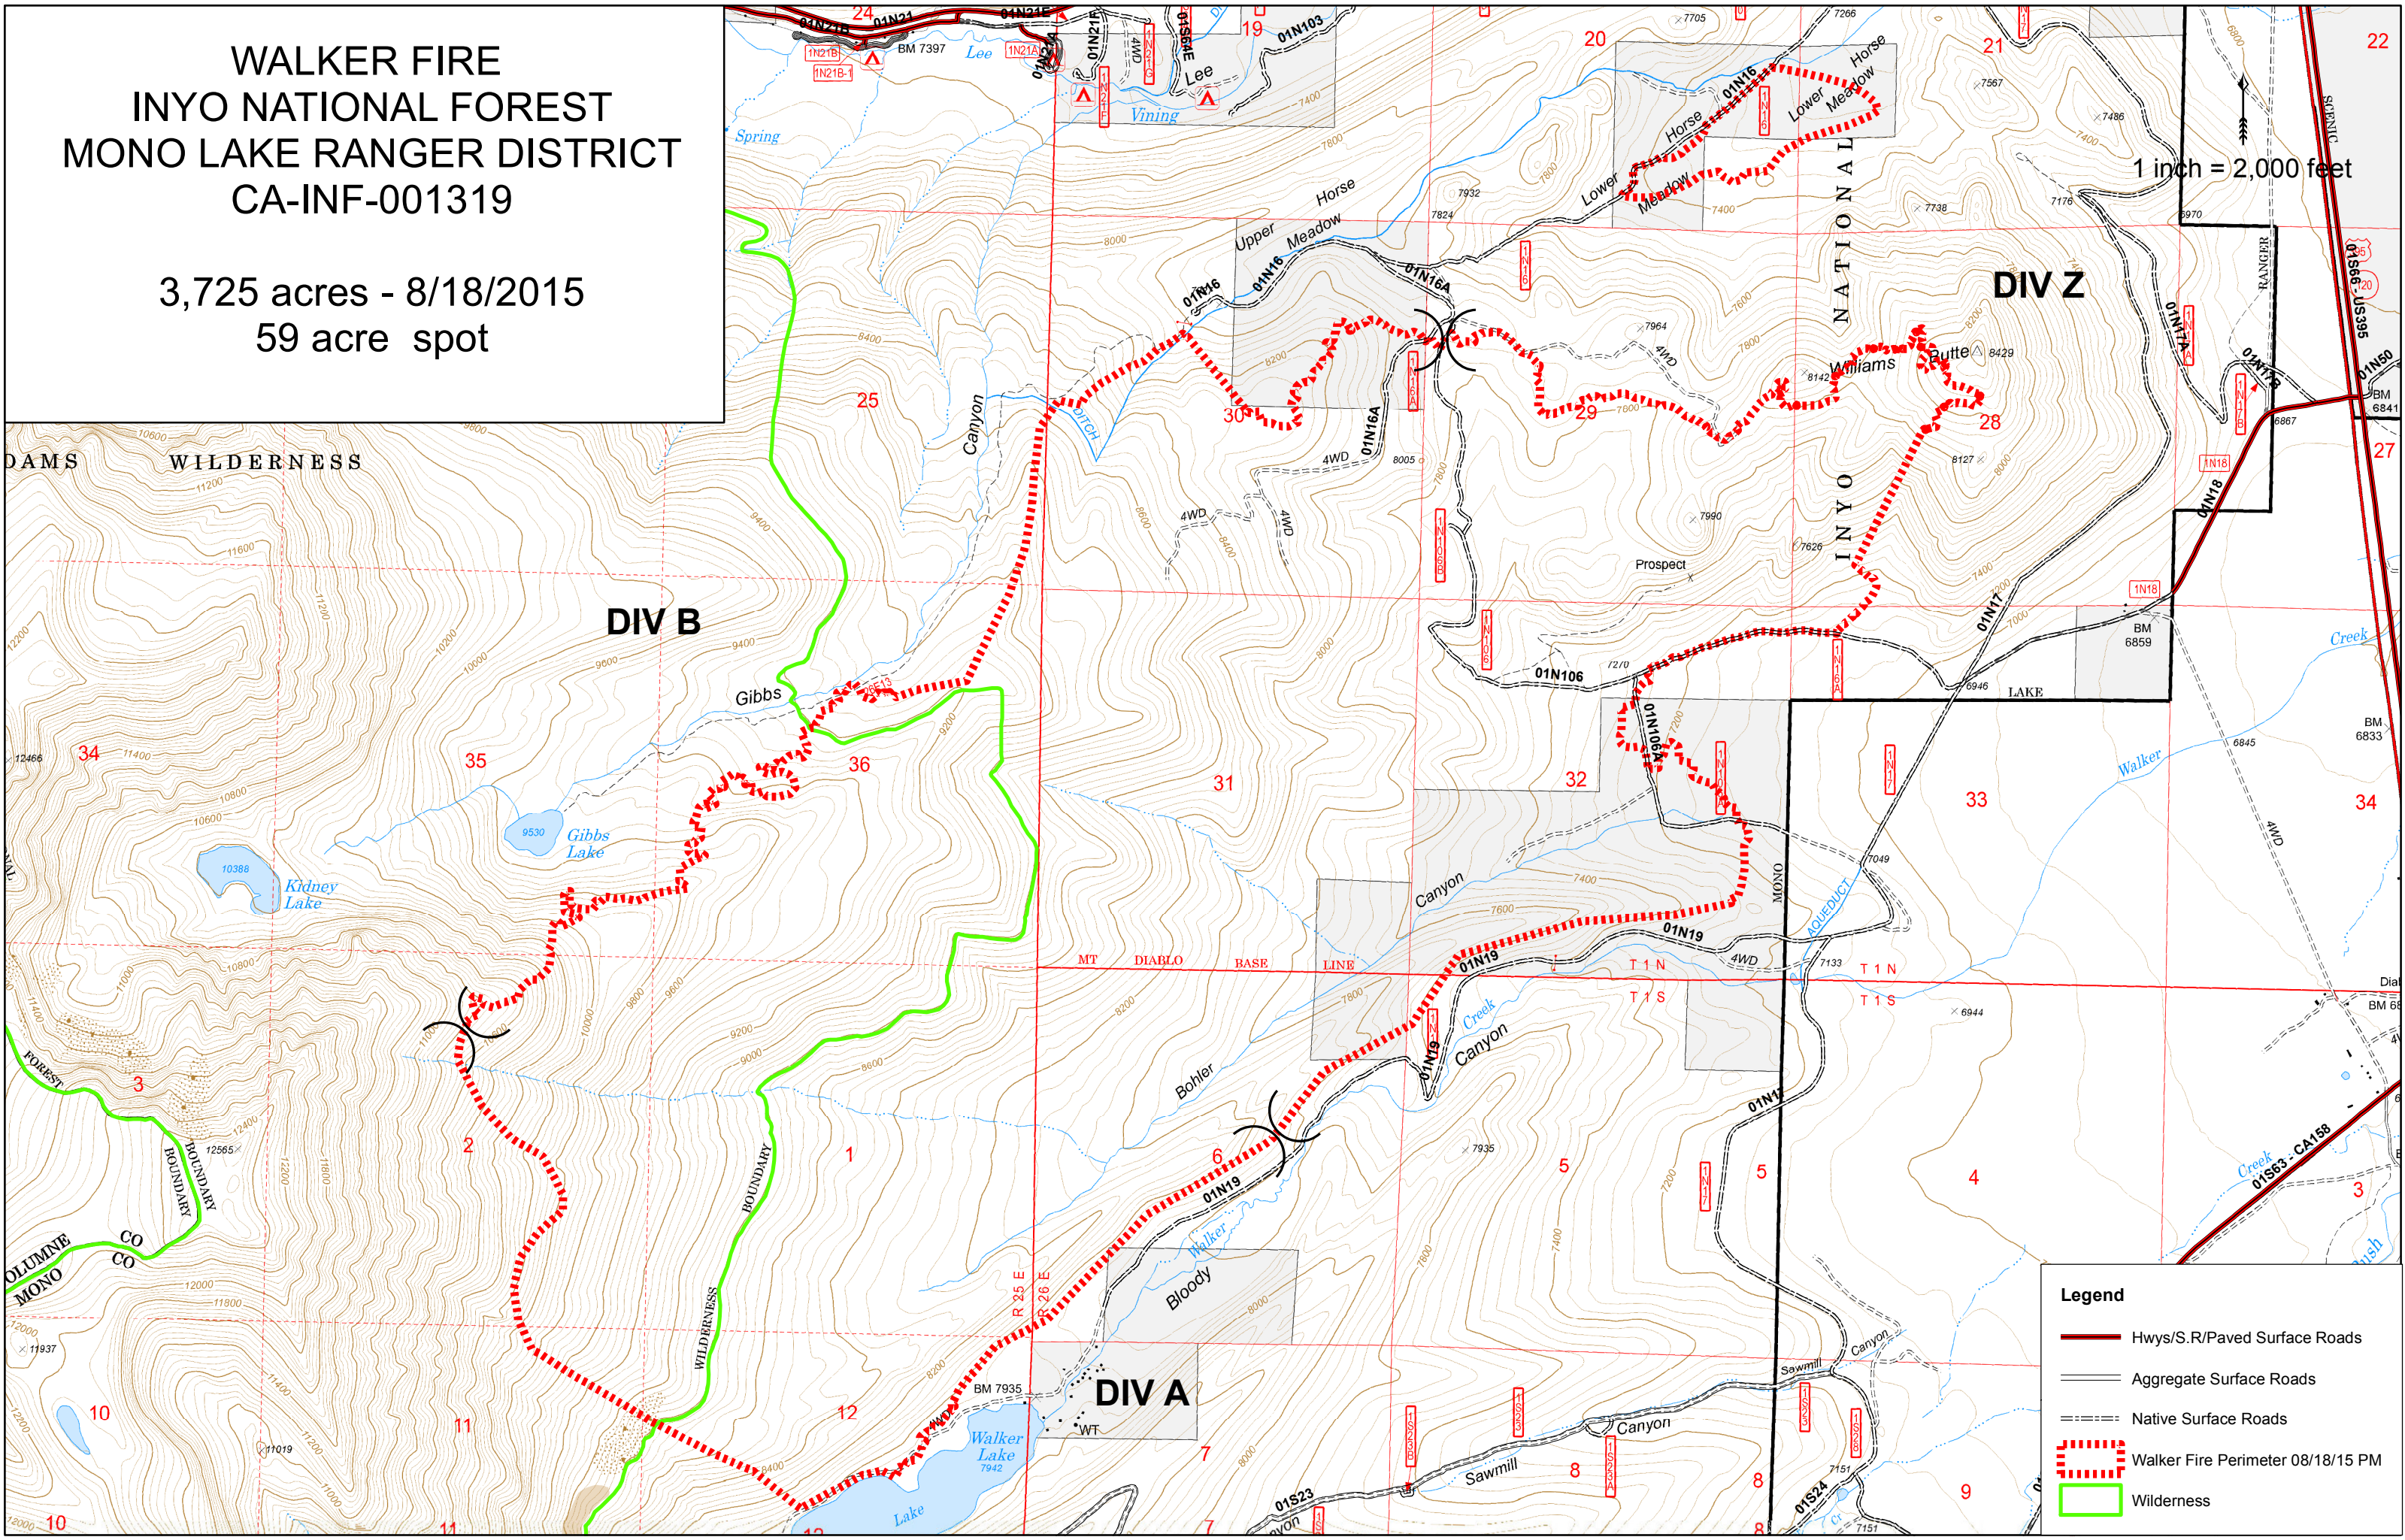

**WALKER FIRE
 INYO NATIONAL FOREST
 MONO LAKE RANGER DISTRICT
 CA-INF-001319**

3,725 acres - 8/18/2015
 59 acre spot

1 inch = 2,000 feet

Legend

-  Hwys/S.R/Paved Surface Roads
-  Aggregate Surface Roads
-  Native Surface Roads
-  Walker Fire Perimeter 08/18/15 PM
-  Wilderness