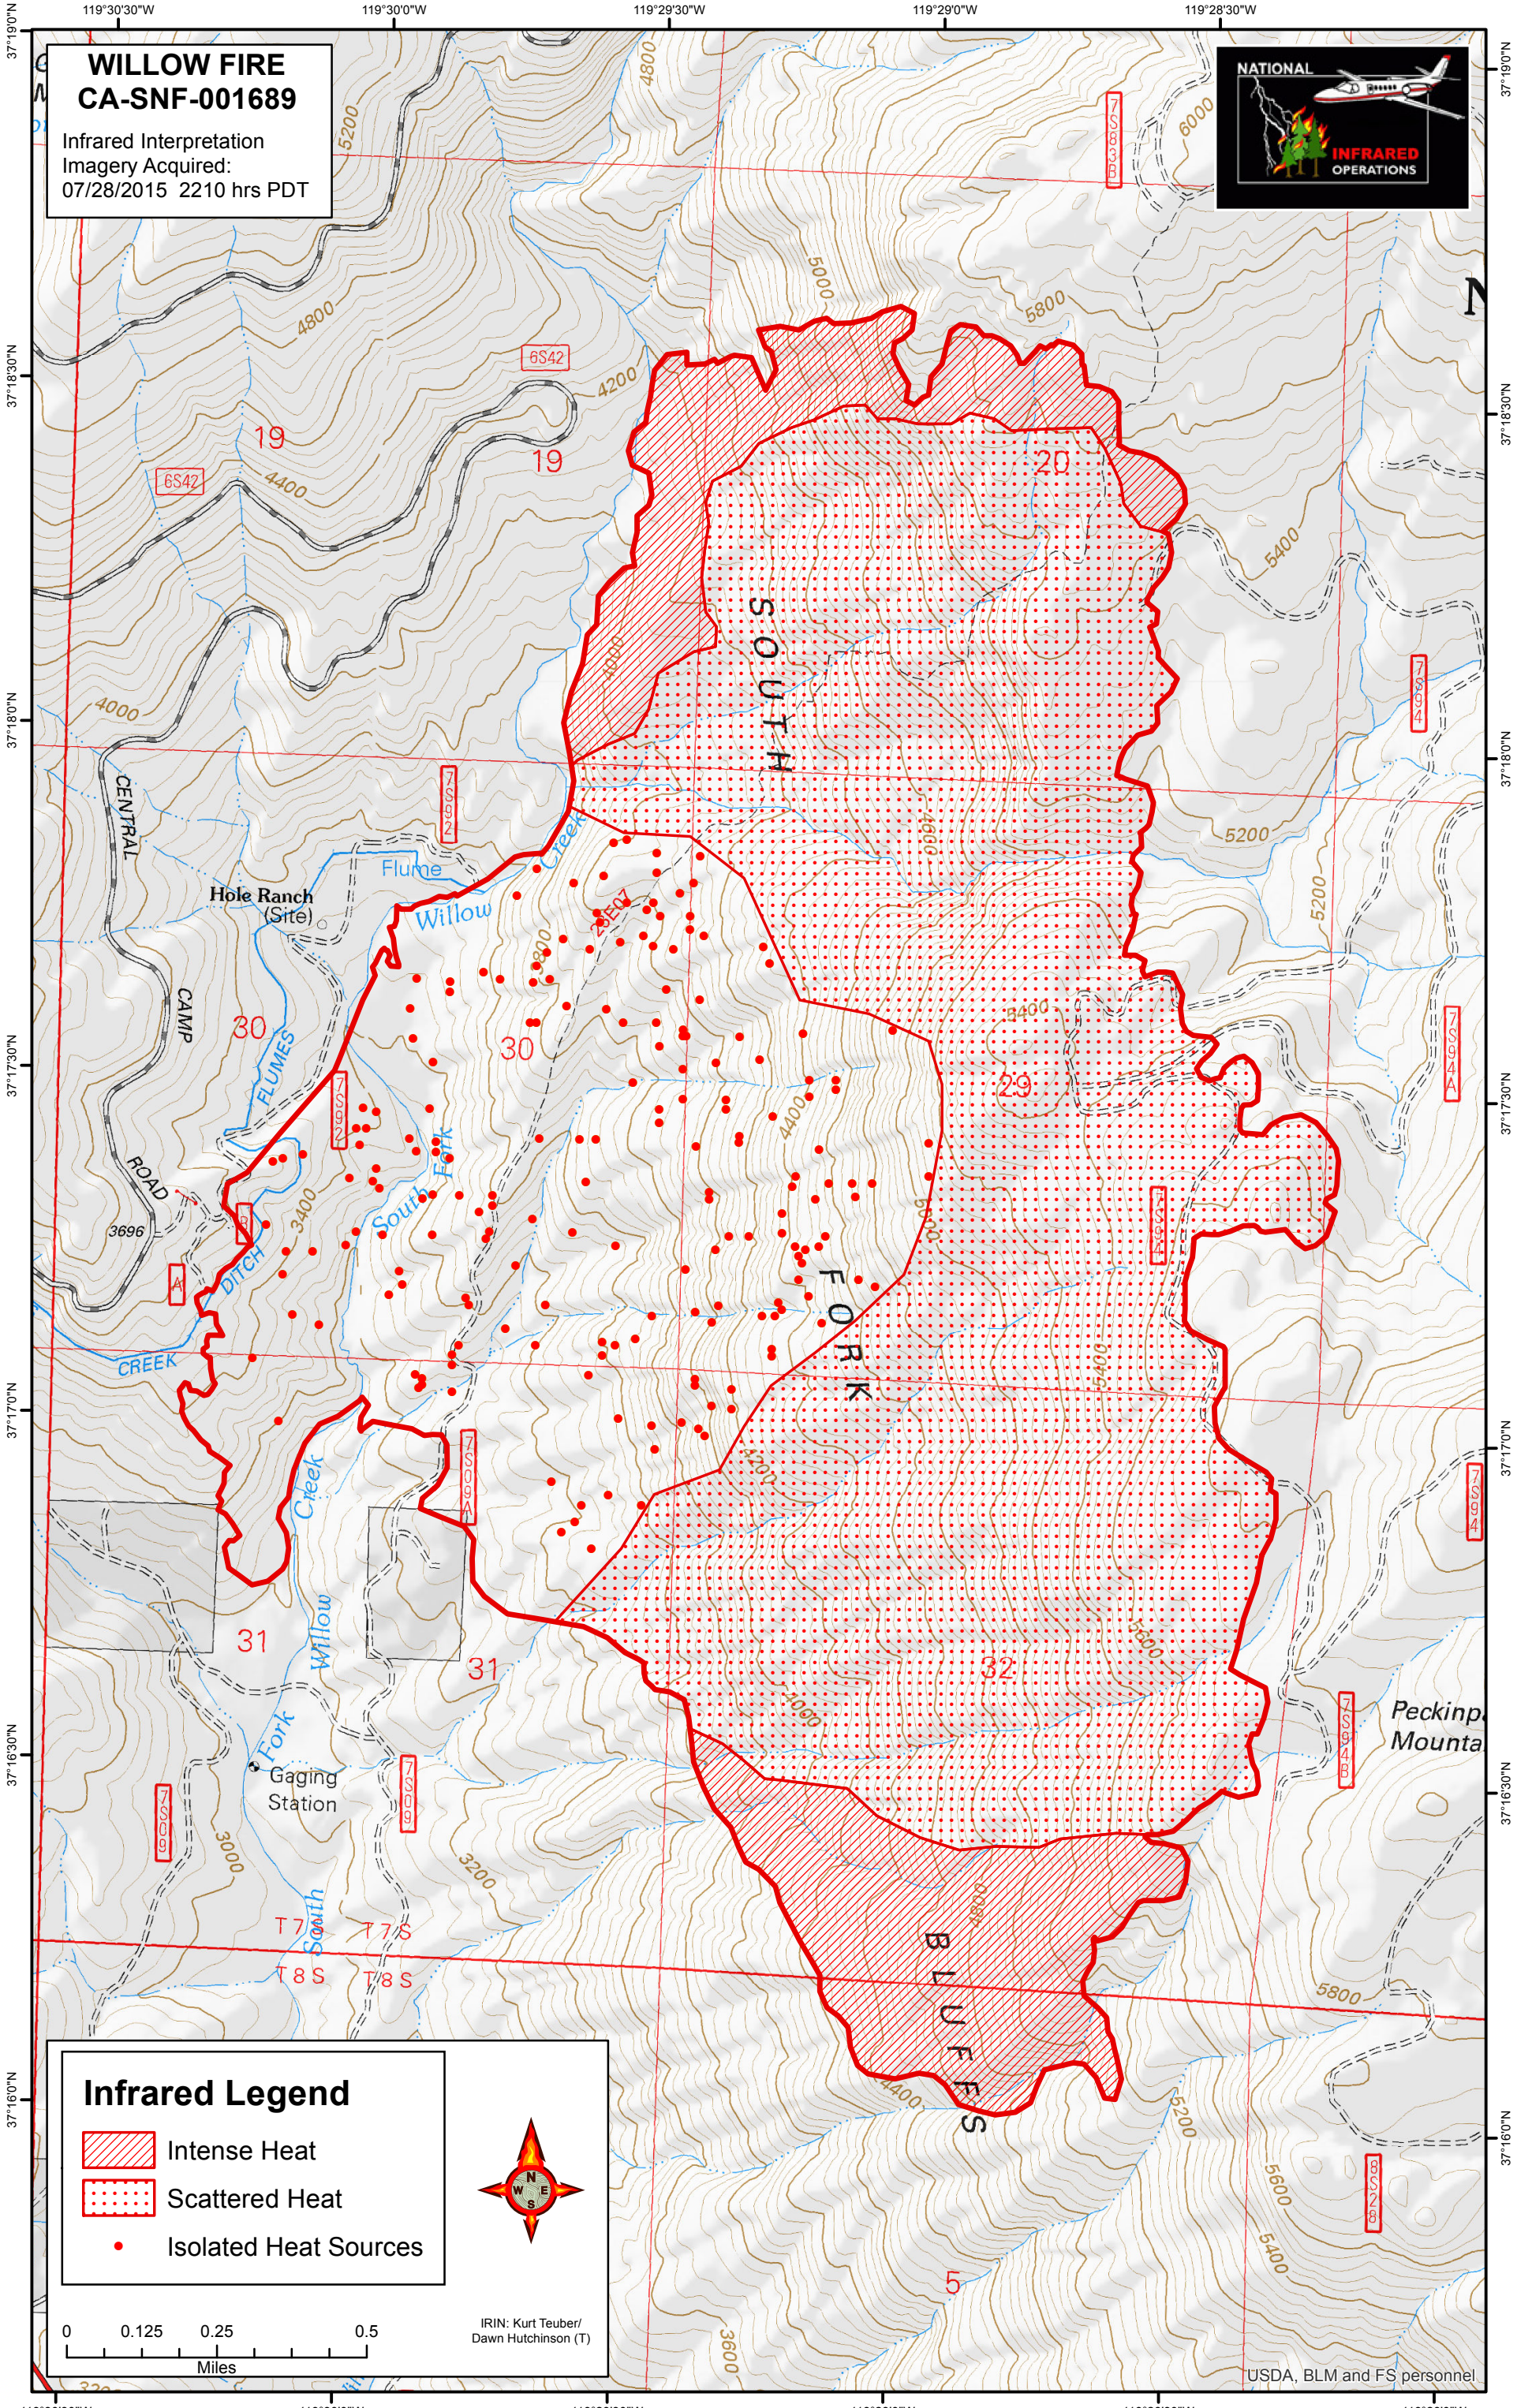

WILLOW FIRE
CA-SNF-001689
 Infrared Interpretation
 Imagery Acquired:
 07/28/2015 2210 hrs PDT

Infrared Legend

-  Intense Heat
-  Scattered Heat
-  Isolated Heat Sources

IRIN: Kurt Teuber/
 Dawn Hutchinson (T)