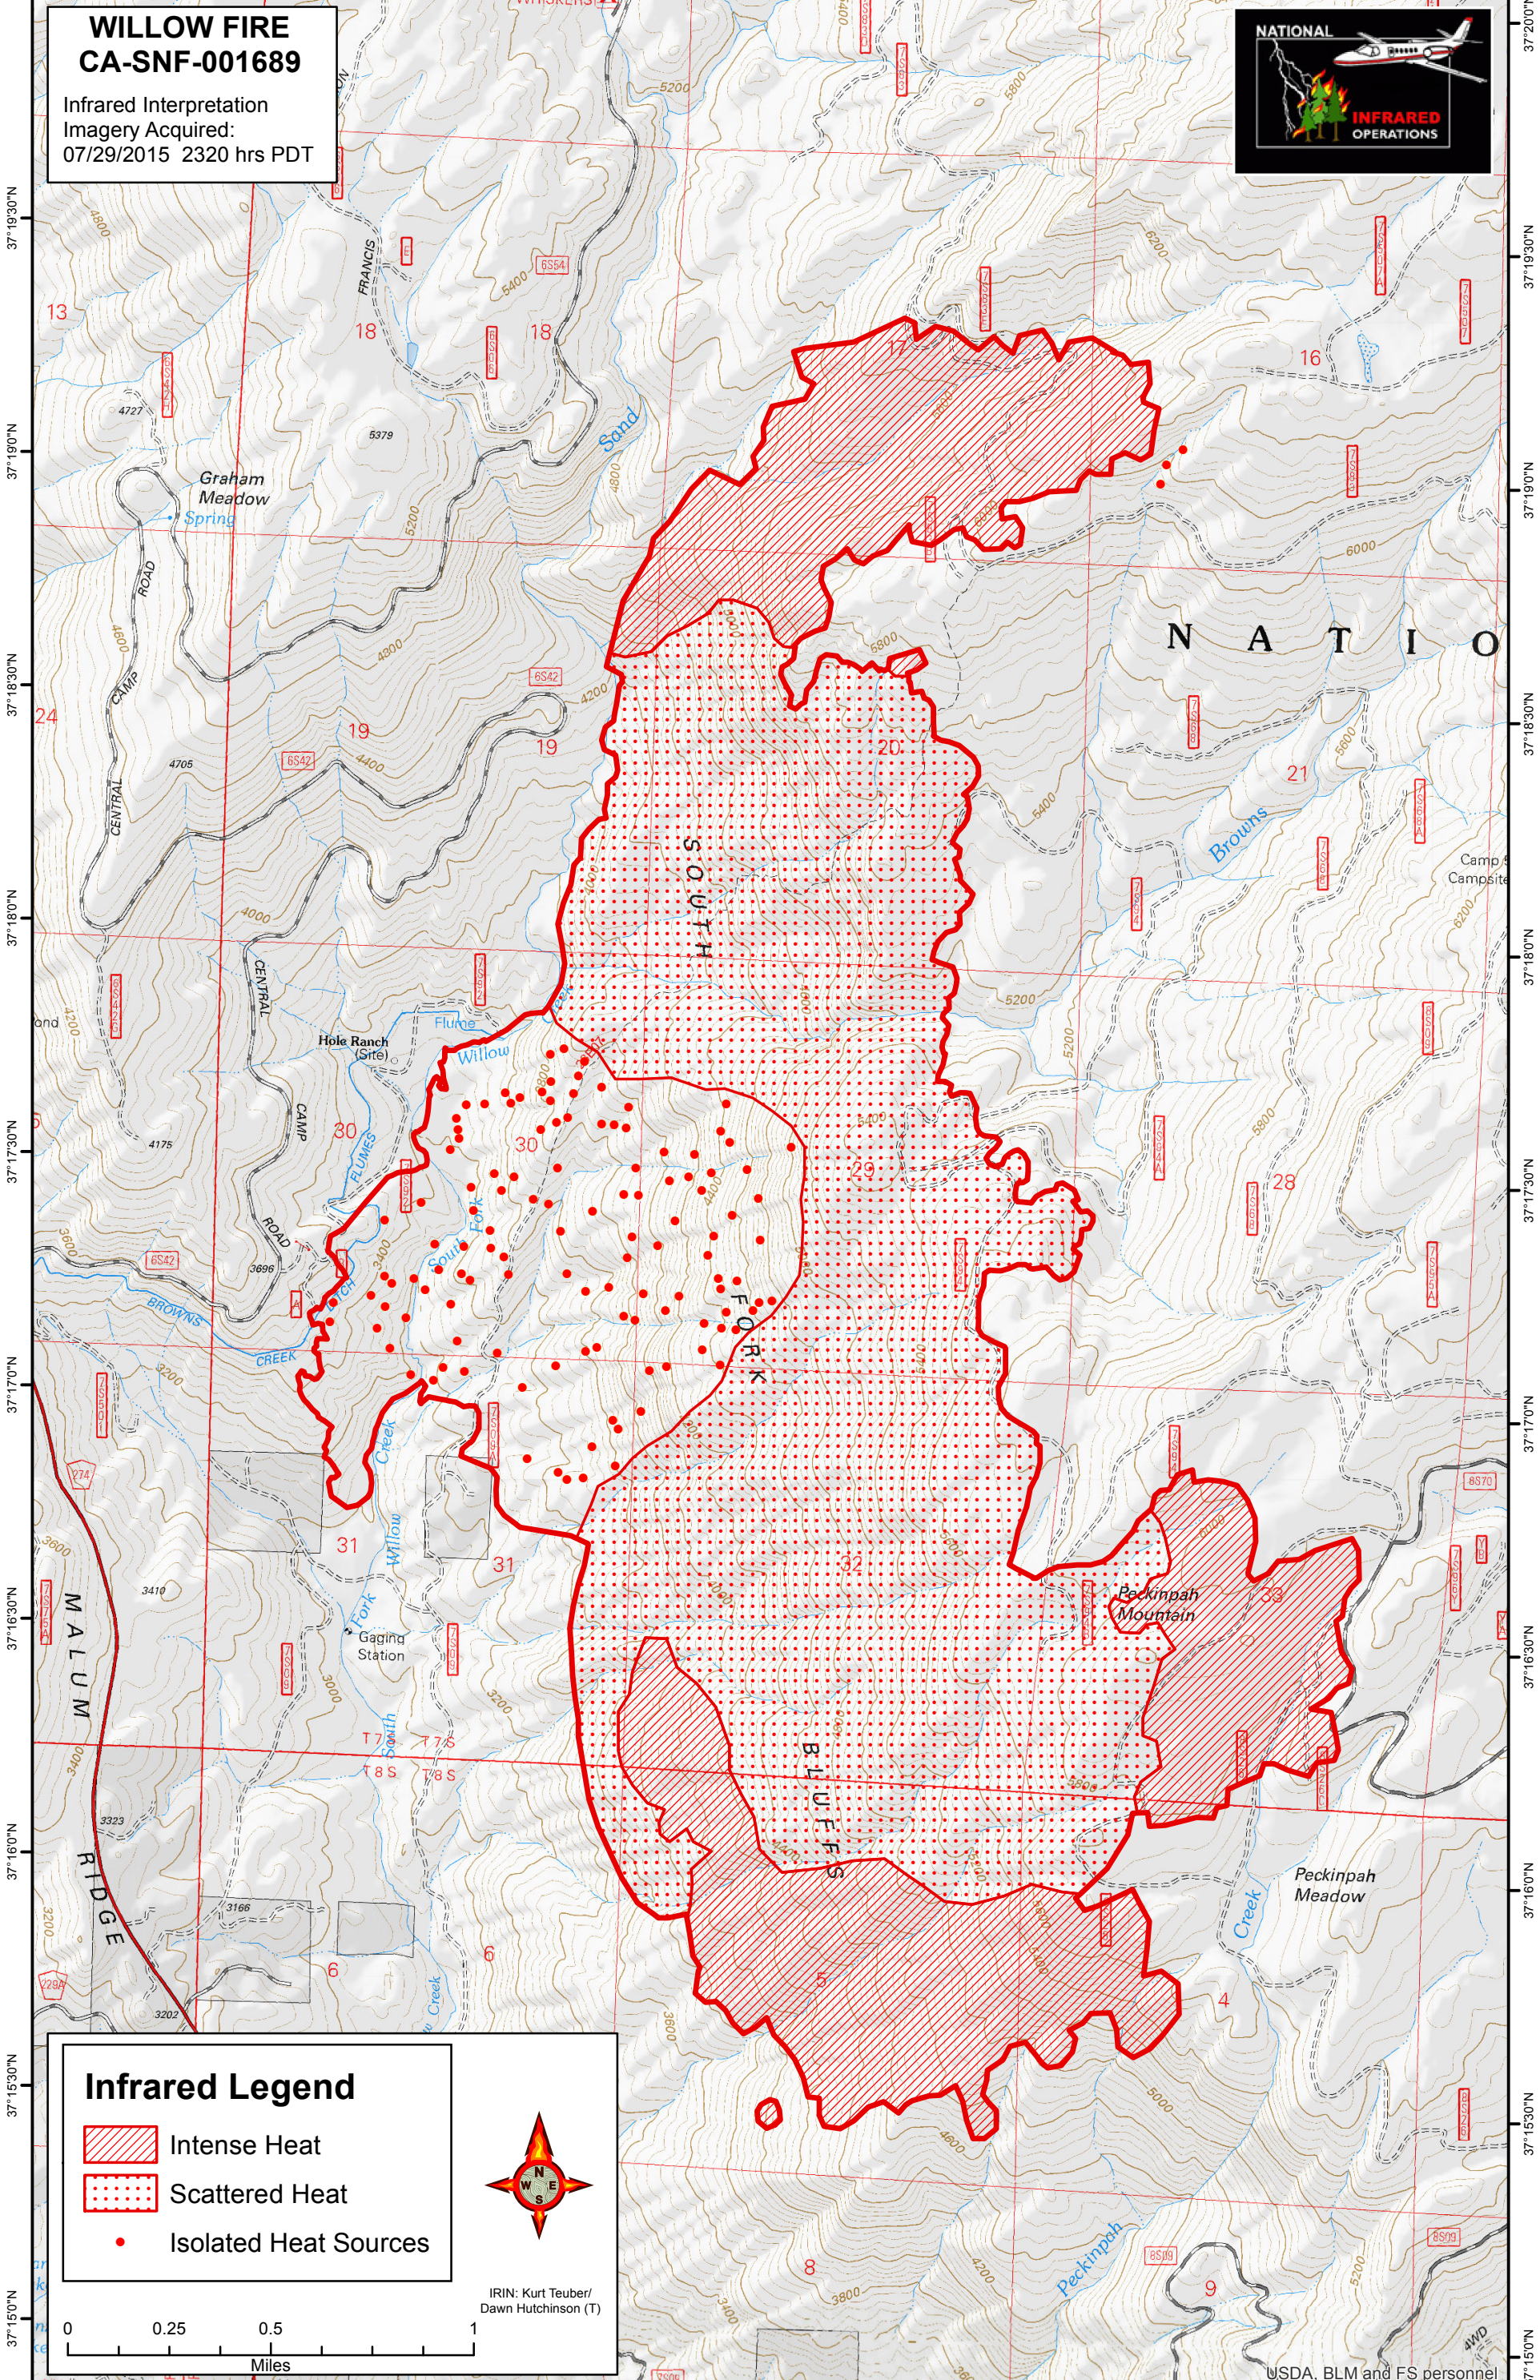

119°31'0"W 119°30'30"W 119°30'0"W 119°29'30"W 119°29'0"W 119°28'30"W 119°28'0"W 119°27'30"W

WILLOW FIRE
CA-SNF-001689
Infrared Interpretation
Imagery Acquired:
07/29/2015 2320 hrs PDT

Infrared Legend
[Diagonal Hatching] Intense Heat
[Red Dotted Pattern] Scattered Heat
[Red Dot] Isolated Heat Sources

IRIN: Kurt Teuber/
Dawn Hutchinson (T)

119°30'30"W 119°30'0"W 119°29'30"W 119°29'0"W 119°28'30"W 119°28'0"W 119°27'30"W