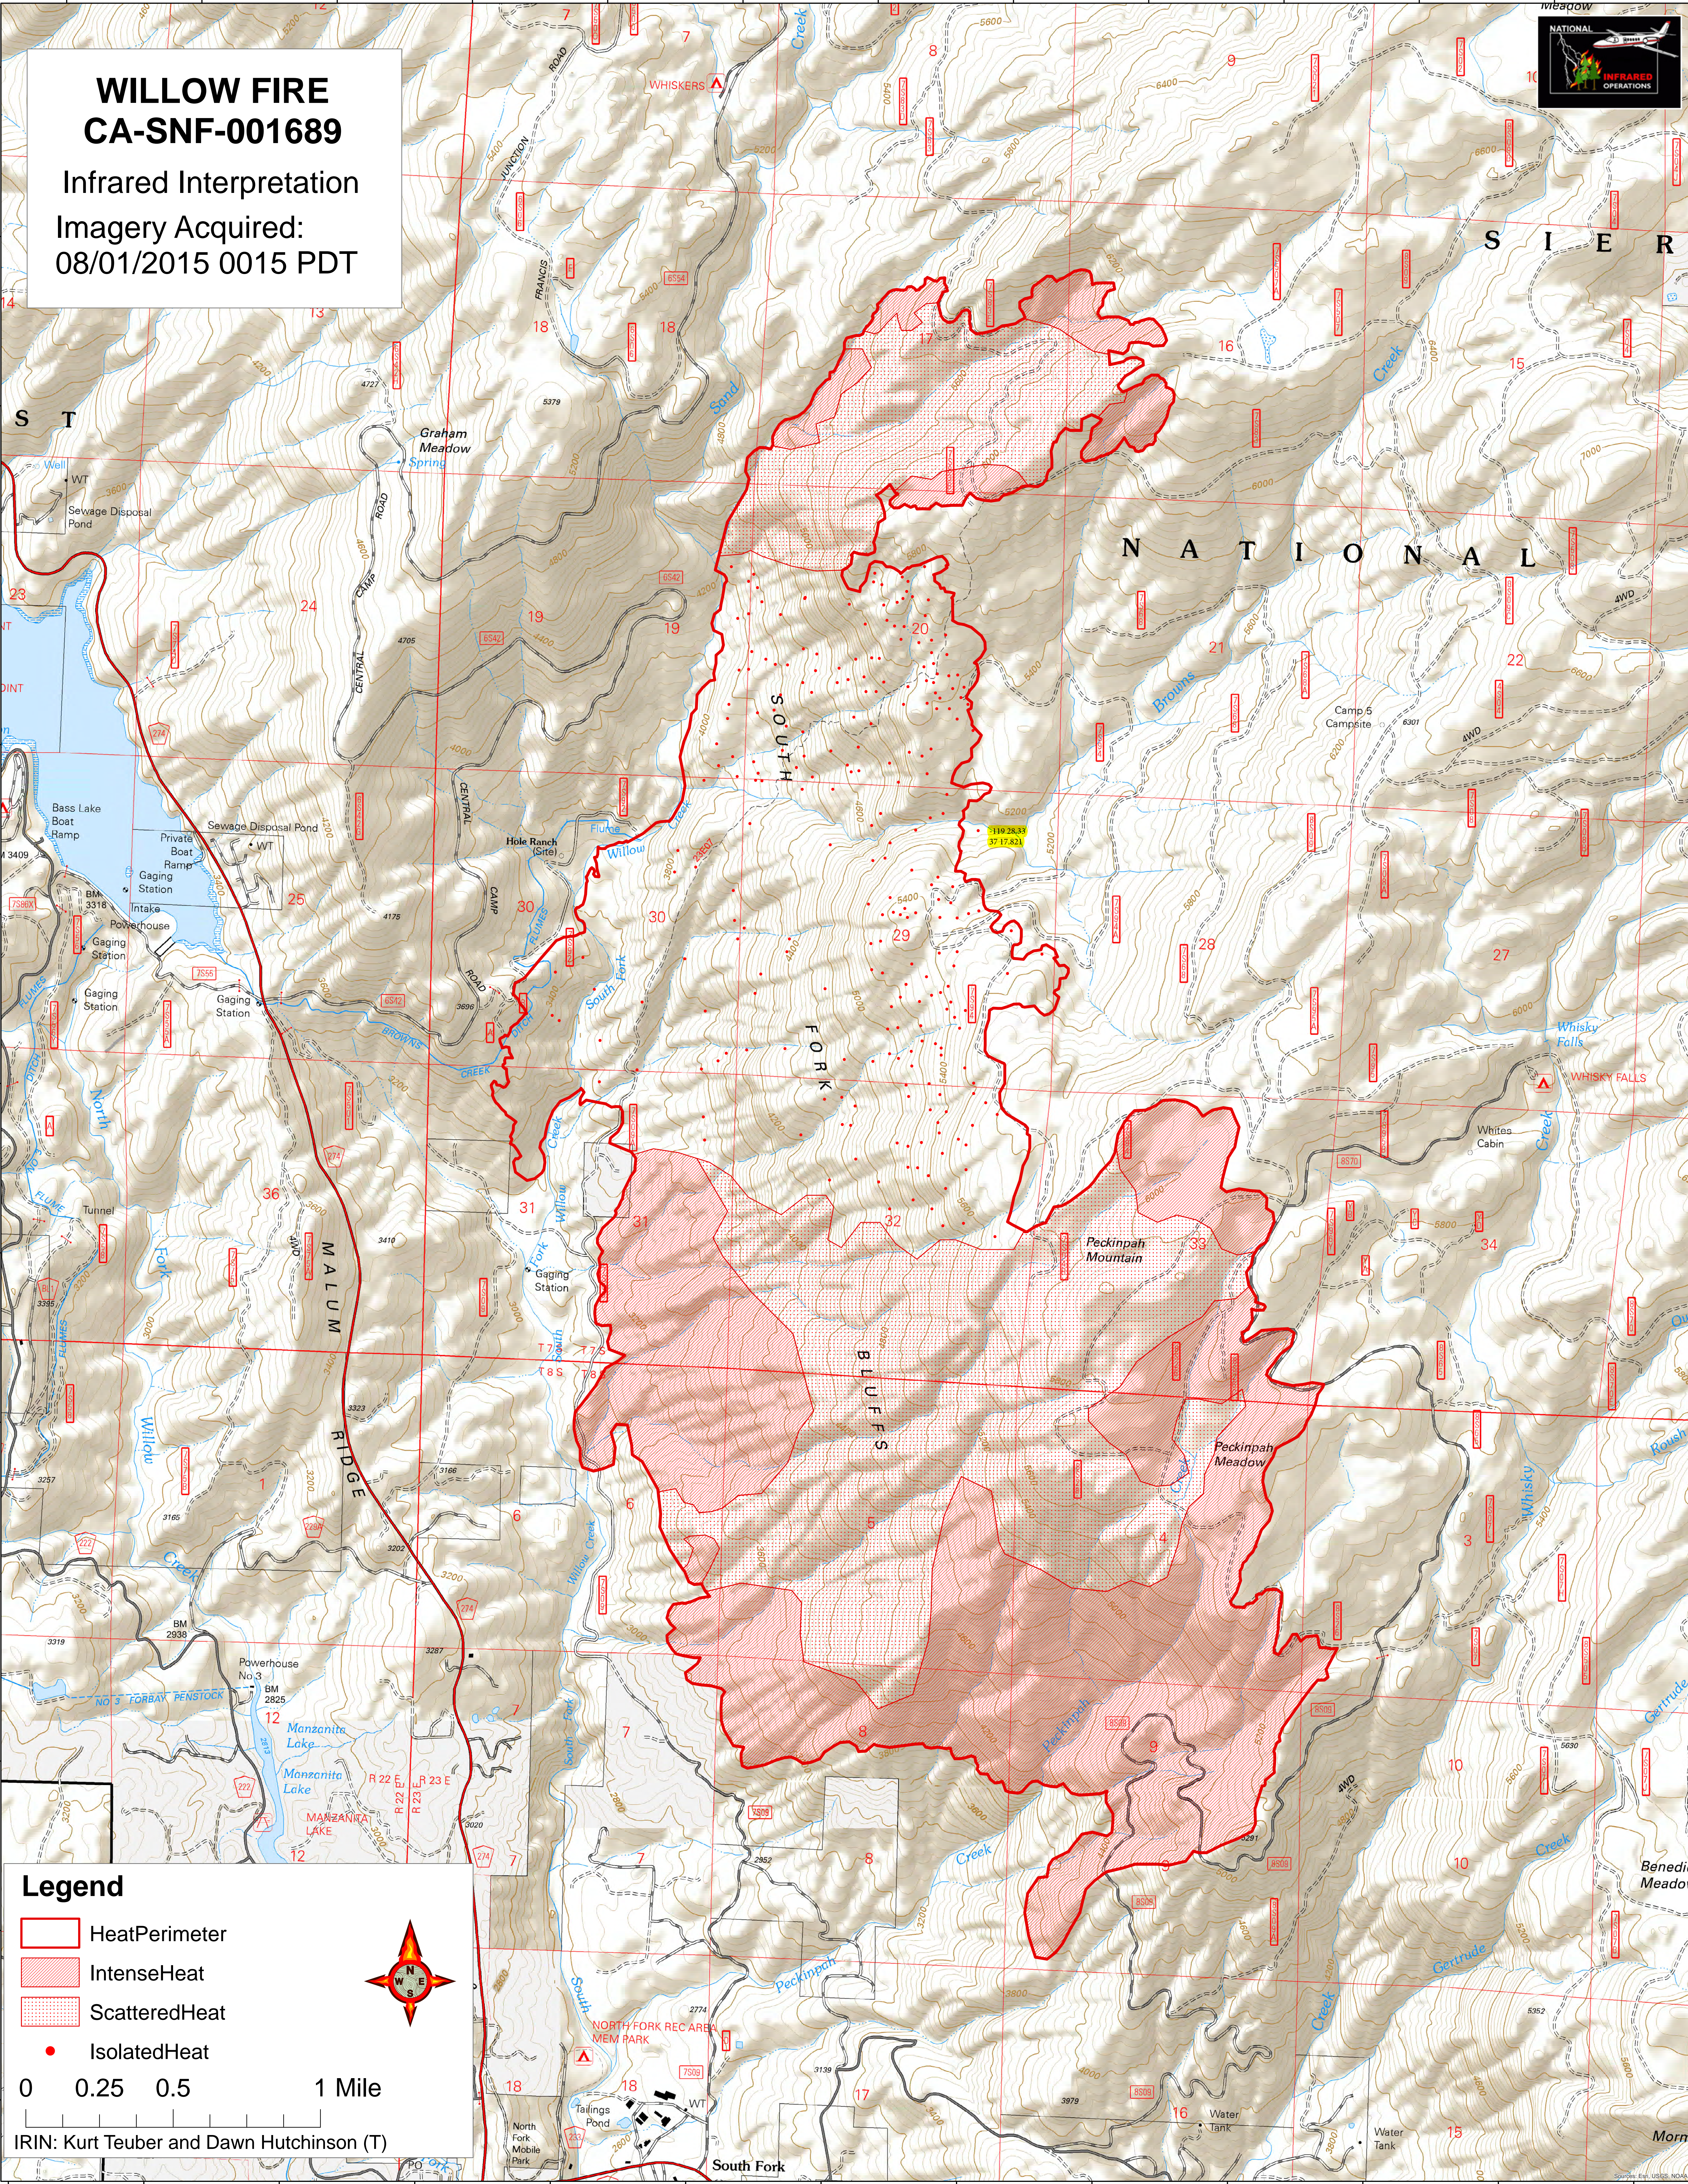

WILLOW FIRE
CA-SNF-001689
 Infrared Interpretation
 Imagery Acquired:
 08/01/2015 0015 PDT

Legend

- HeatPerimeter
- IntenseHeat
- ScatteredHeat
- IsolatedHeat

0 0.25 0.5 1 Mile

IRIN: Kurt Teuber and Dawn Hutchinson (T)