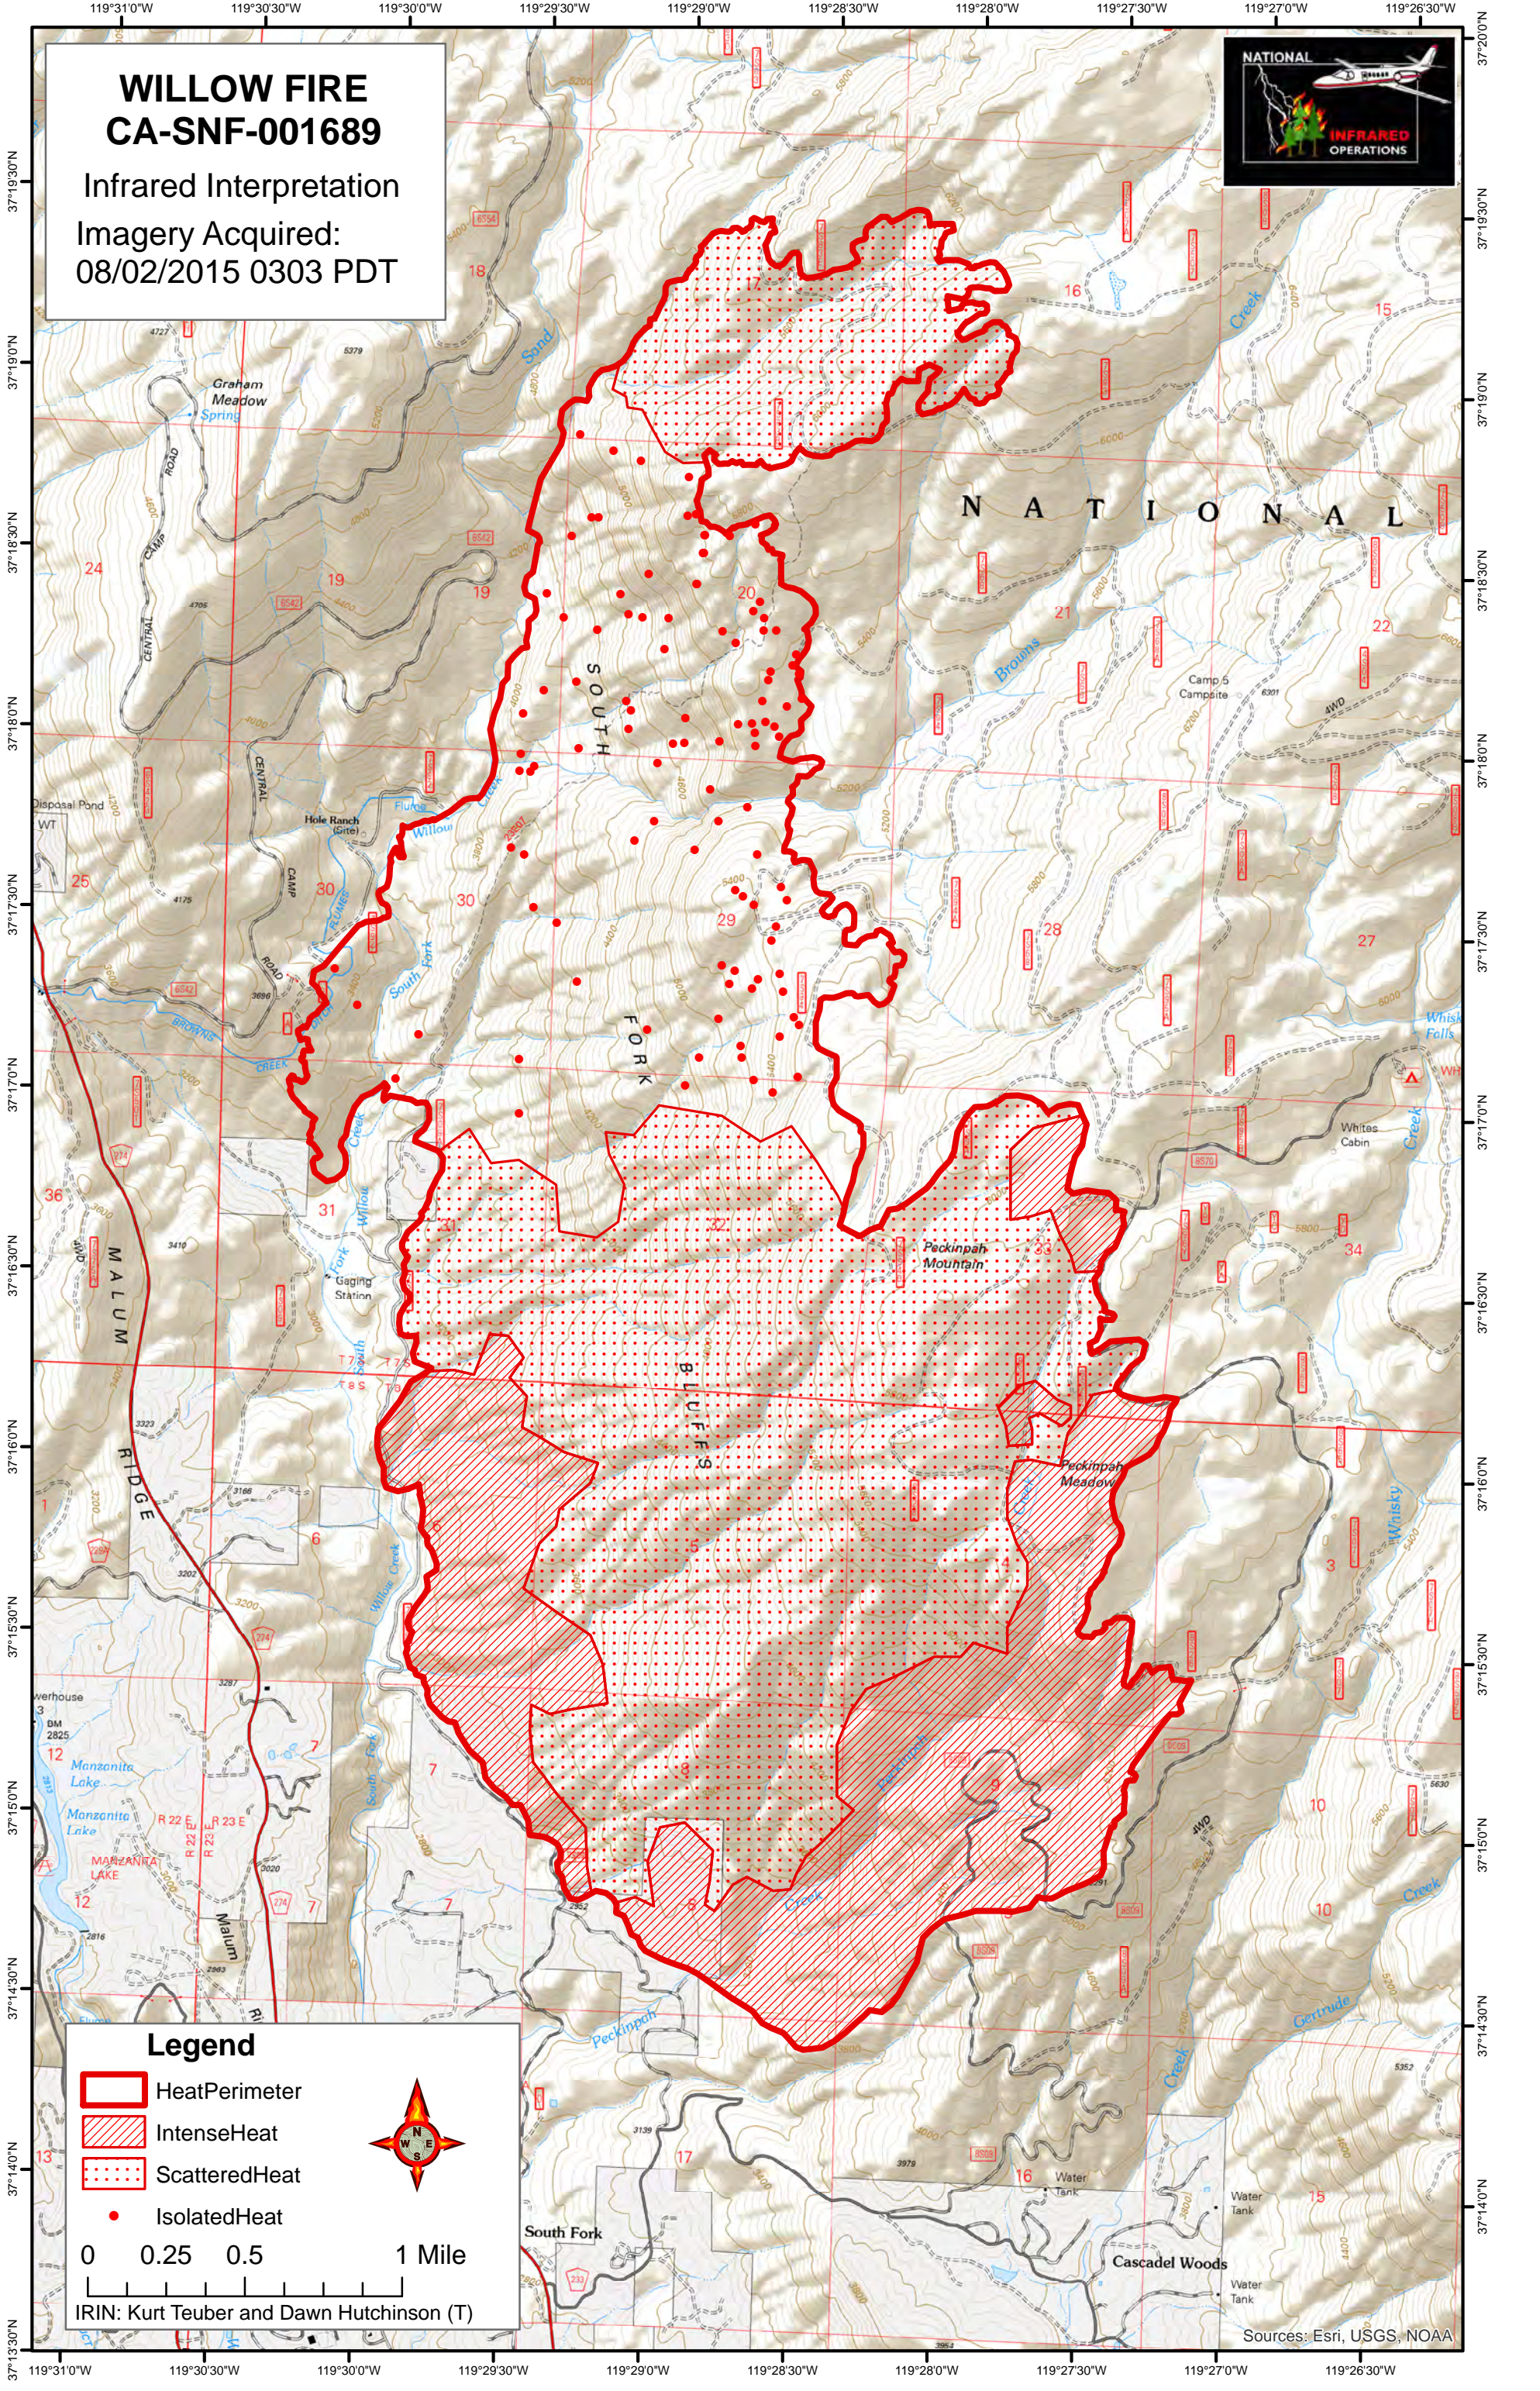

WILLOW FIRE CA-SNF-001689

Infrared Interpretation
Imagery Acquired:
08/02/2015 0303 PDT

Legend

- HeatPerimeter
- IntenseHeat
- ScatteredHeat
- IsolatedHeat

0 0.25 0.5 1 Mile

IRIN: Kurt Teuber and Dawn Hutchinson (T)

Sources: Esri, USGS, NOAA