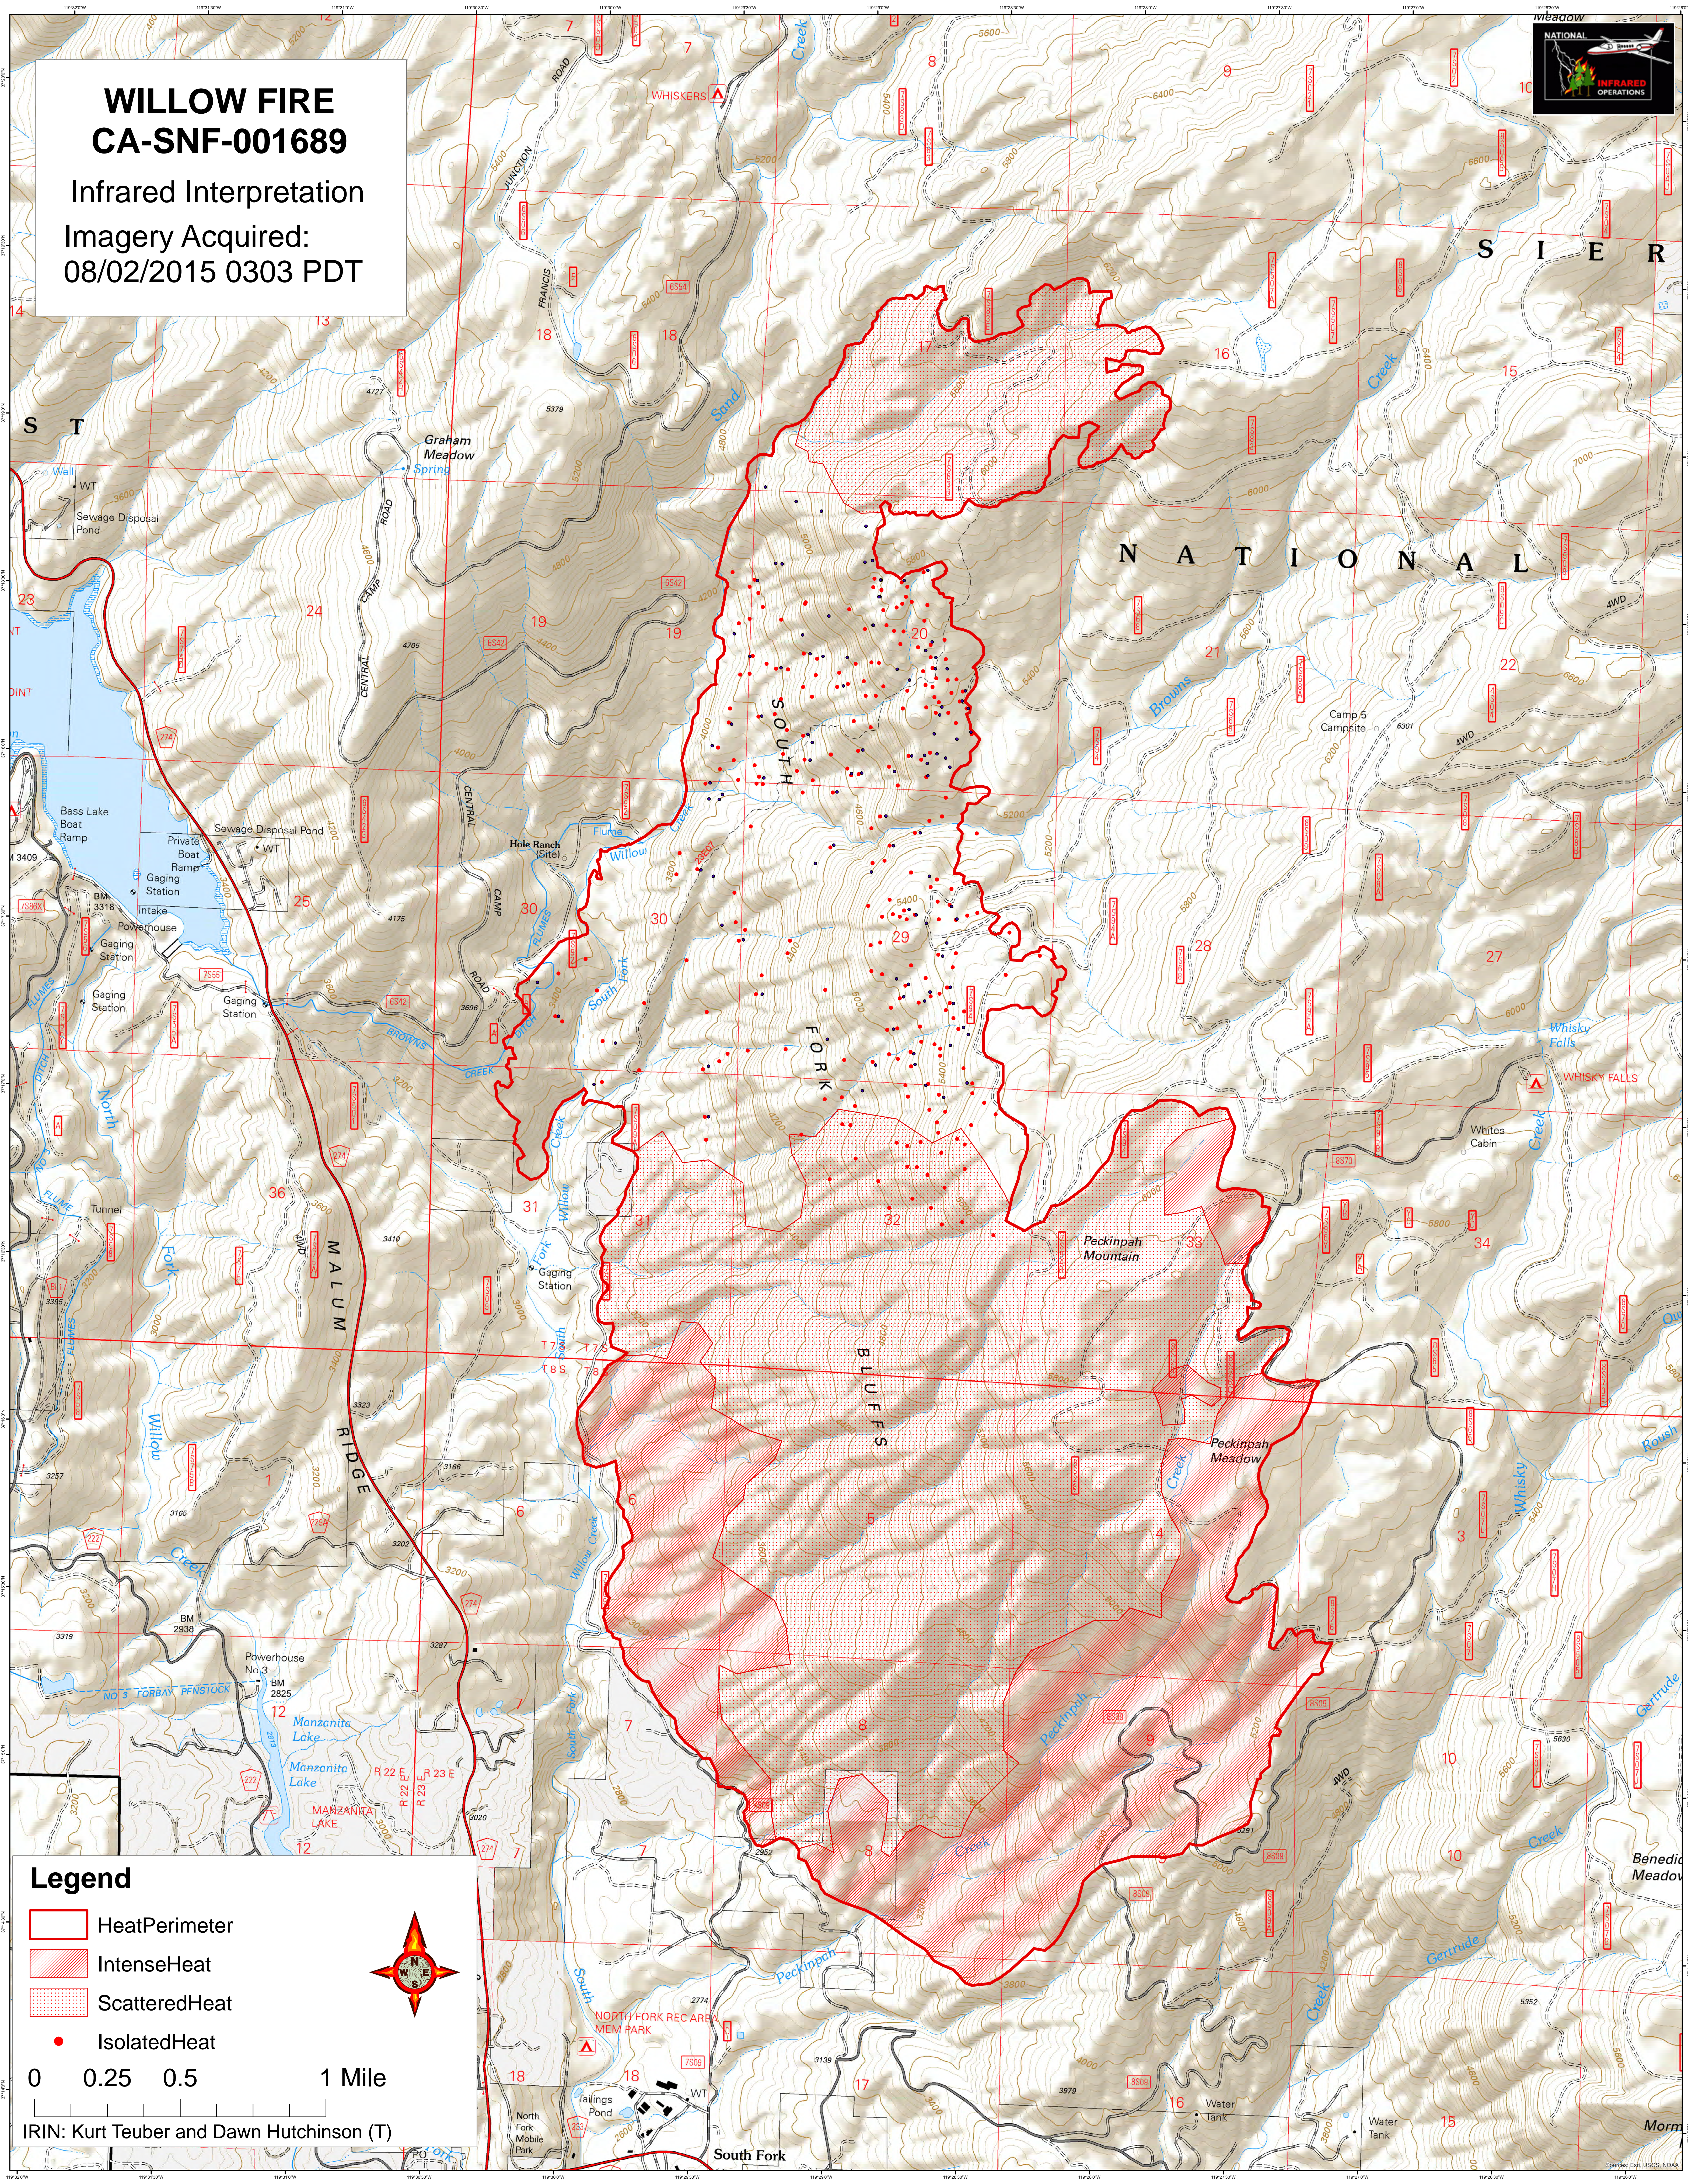

WILLOW FIRE
CA-SNF-001689
 Infrared Interpretation
 Imagery Acquired:
 08/02/2015 0303 PDT

Legend

- HeatPerimeter
- IntenseHeat
- ScatteredHeat
- IsolatedHeat

0 0.25 0.5 1 Mile

IRIN: Kurt Teuber and Dawn Hutchinson (T)