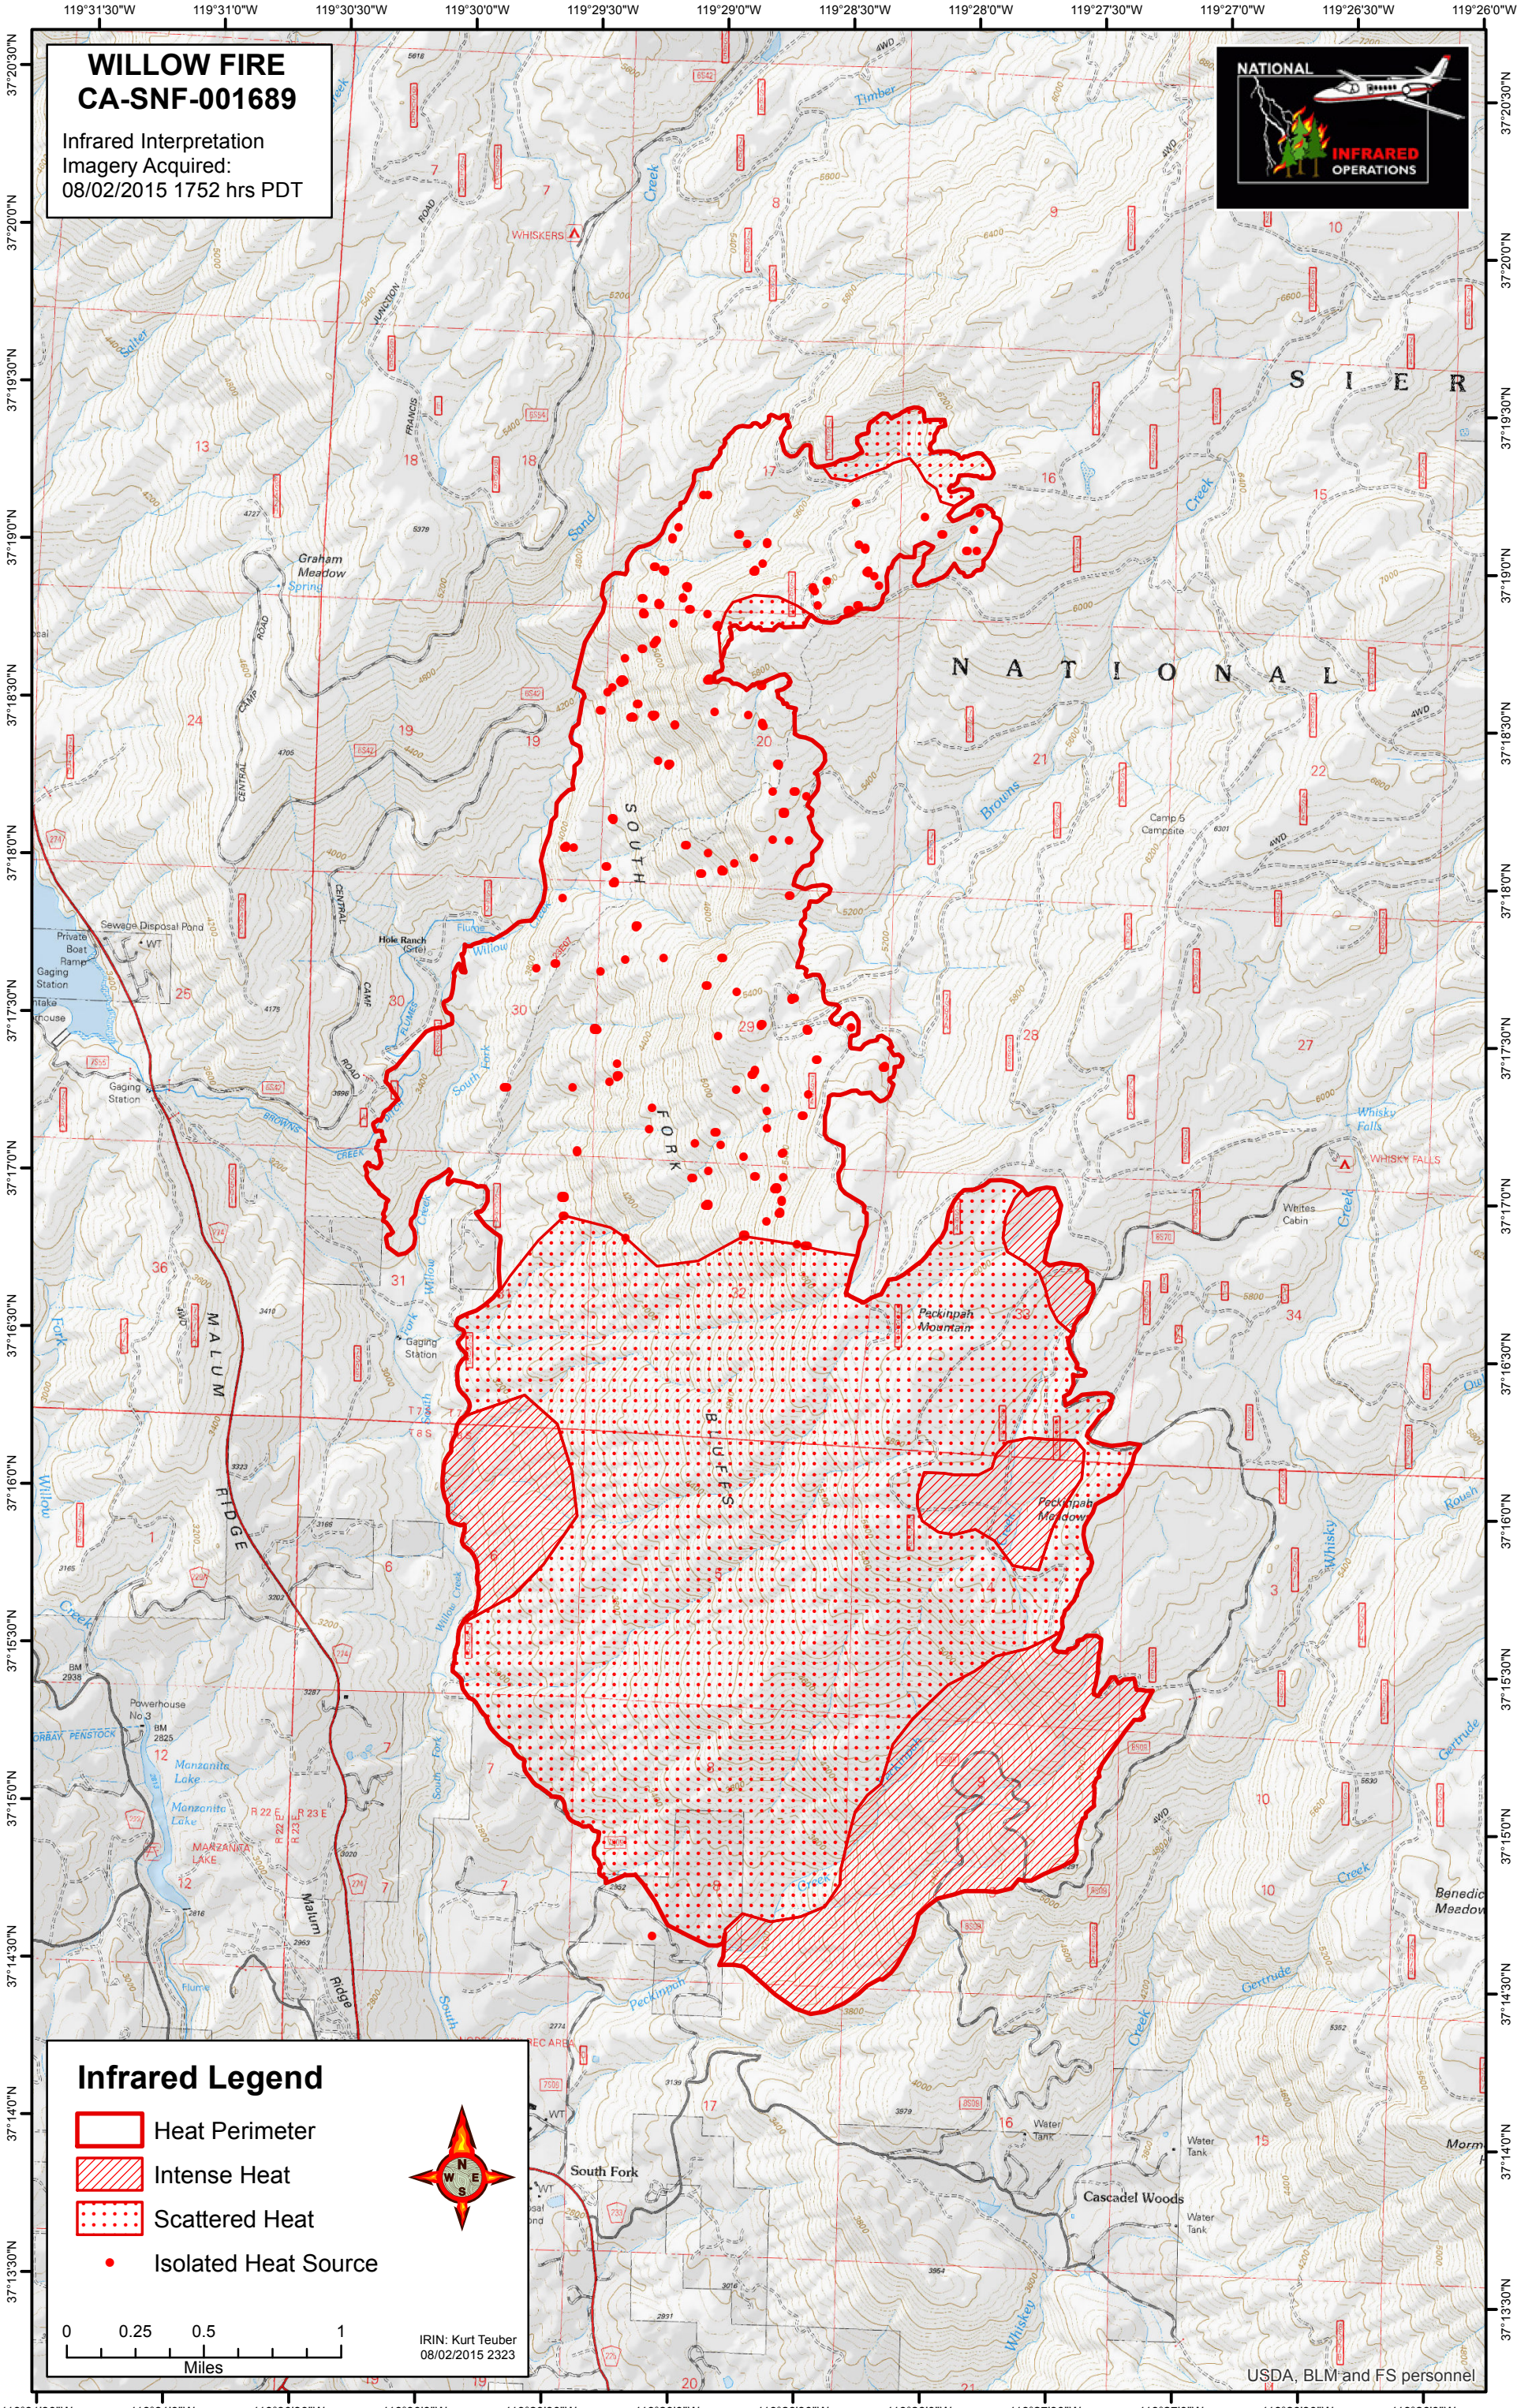

WILLOW FIRE CA-SNF-001689

Infrared Interpretation
Imagery Acquired:
08/02/2015 1752 hrs PDT

Infrared Legend

- Heat Perimeter
- Intense Heat
- Scattered Heat
- Isolated Heat Source

IRIN: Kurt Teuber
08/02/2015 2323