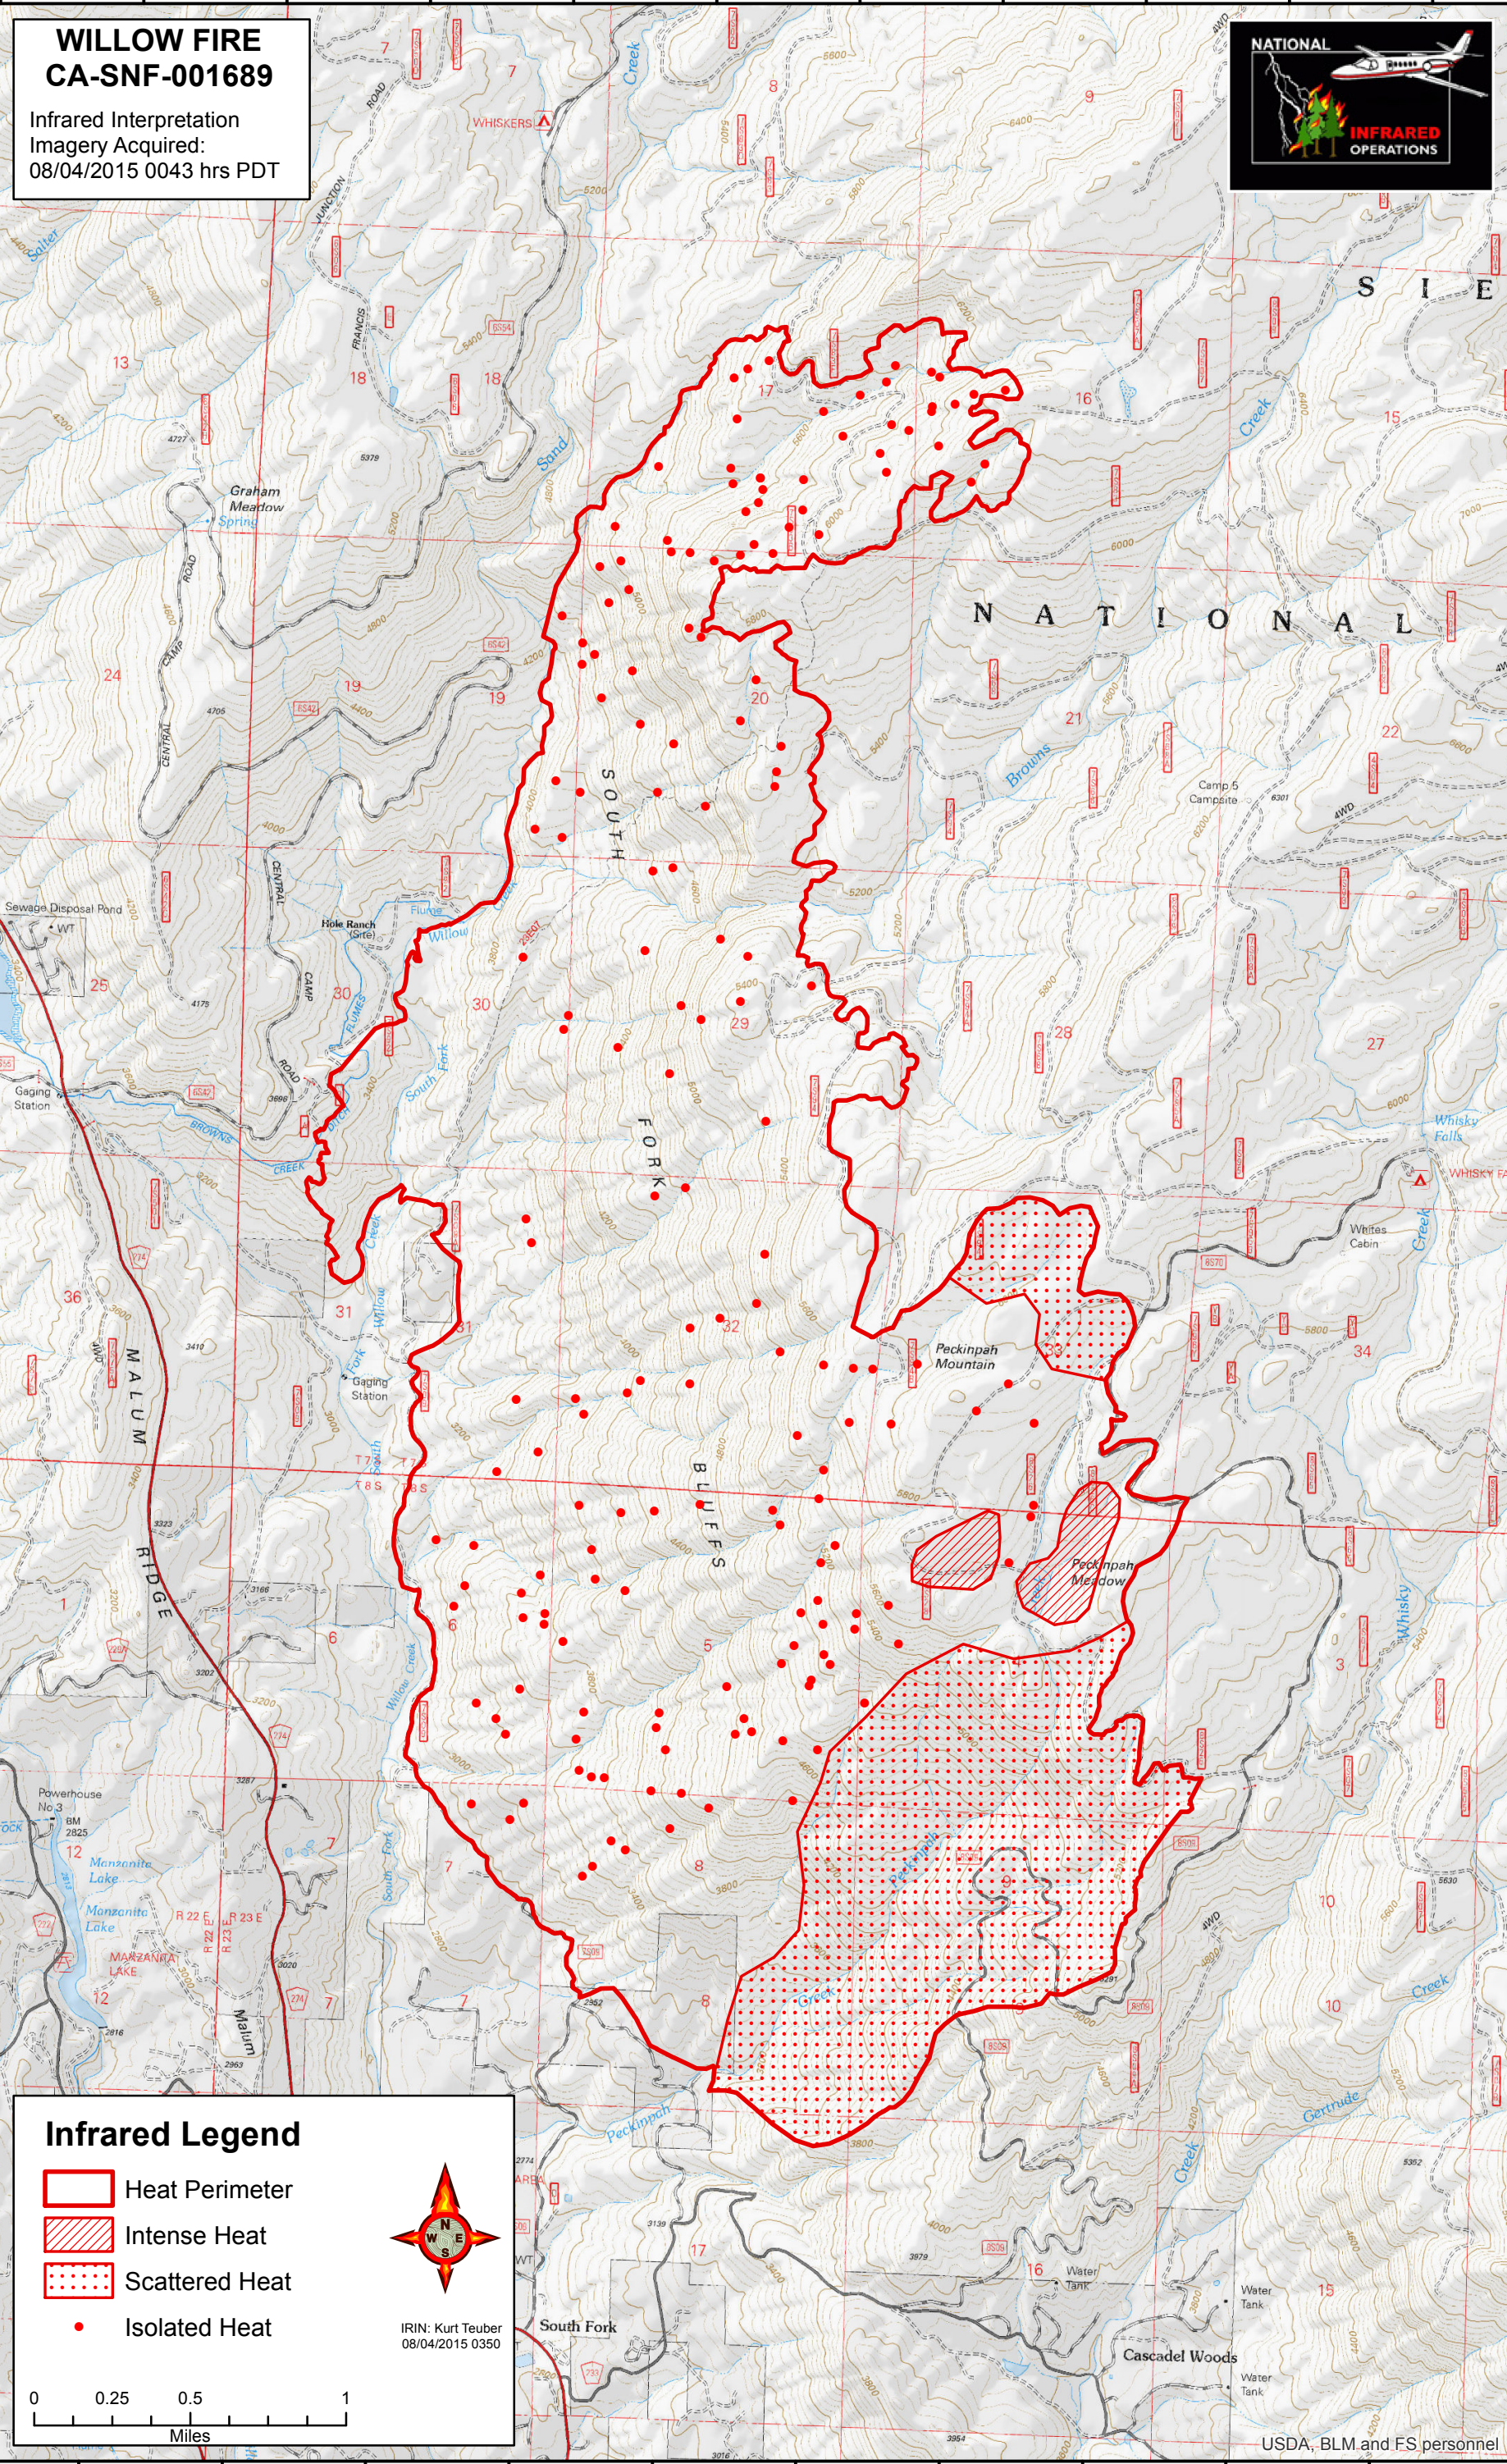

119°31'30"W 119°31'0"W 119°30'30"W 119°30'0"W 119°29'30"W 119°29'0"W 119°28'30"W 119°28'0"W 119°27'30"W 119°27'0"W 119°26'30"W

37°20'0"N 37°19'30"N 37°19'0"N 37°18'30"N 37°18'0"N 37°17'30"N 37°17'0"N 37°16'30"N 37°16'0"N 37°15'30"N 37°15'0"N 37°14'30"N 37°14'0"N 37°13'30"N

WILLOW FIRE
CA-SNF-001689
Infrared Interpretation
Imagery Acquired:
08/04/2015 0043 hrs PDT

Infrared Legend
Heat Perimeter
Intense Heat
Scattered Heat
Isolated Heat

IRIN: Kurt Teuber
08/04/2015 0350

USDA, BLM and FS personnel

119°31'0"W 119°30'30"W 119°30'0"W 119°29'30"W 119°29'0"W 119°28'30"W 119°28'0"W 119°27'30"W 119°27'0"W 119°26'30"W