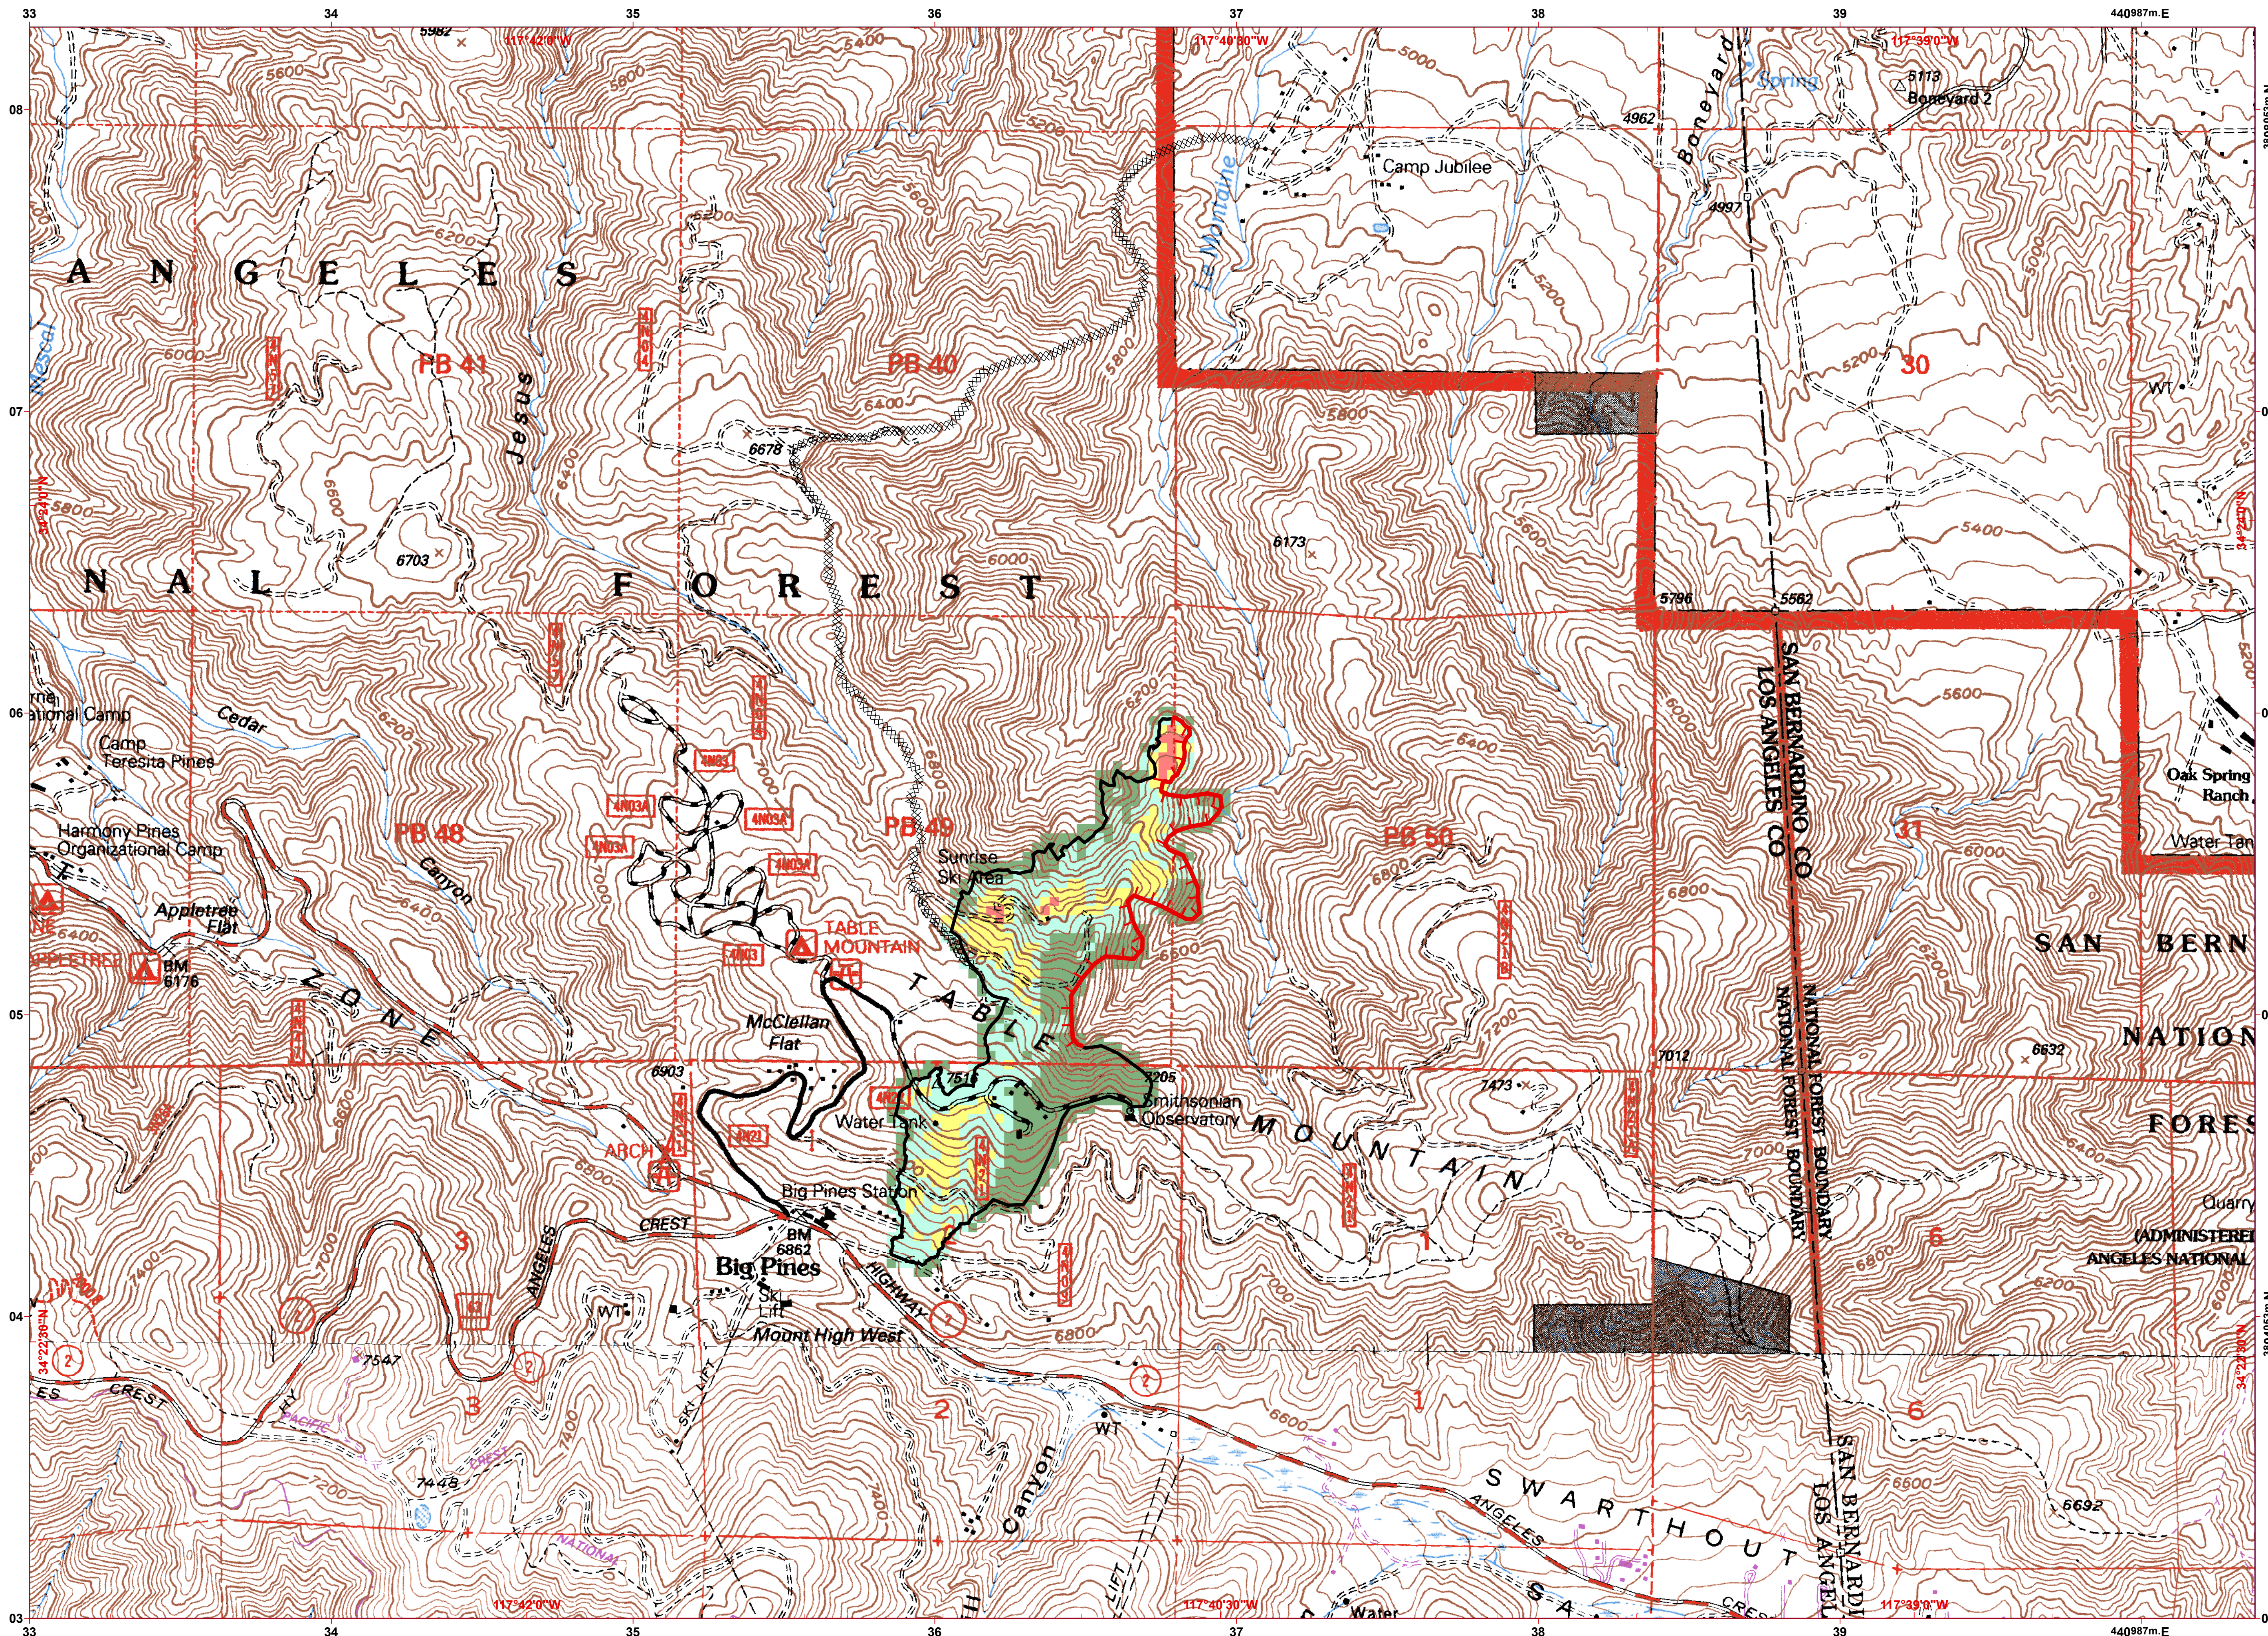

# Pines Fire

CA-ANF-3128  
175 Acres

## Burned Area Reflectance Classifications (BARC)

- Unburned/Low
- Low
- Moderate
- High

- Uncontrolled Fire Edge
- Completed Dozer Line
- Completed Line

1:10,000  
0 1/2 Miles

GEOPDF  
NAD83  
UTM Zone 11n

Map Date: 7/23/2015 Map Time: 1:42:29 PM