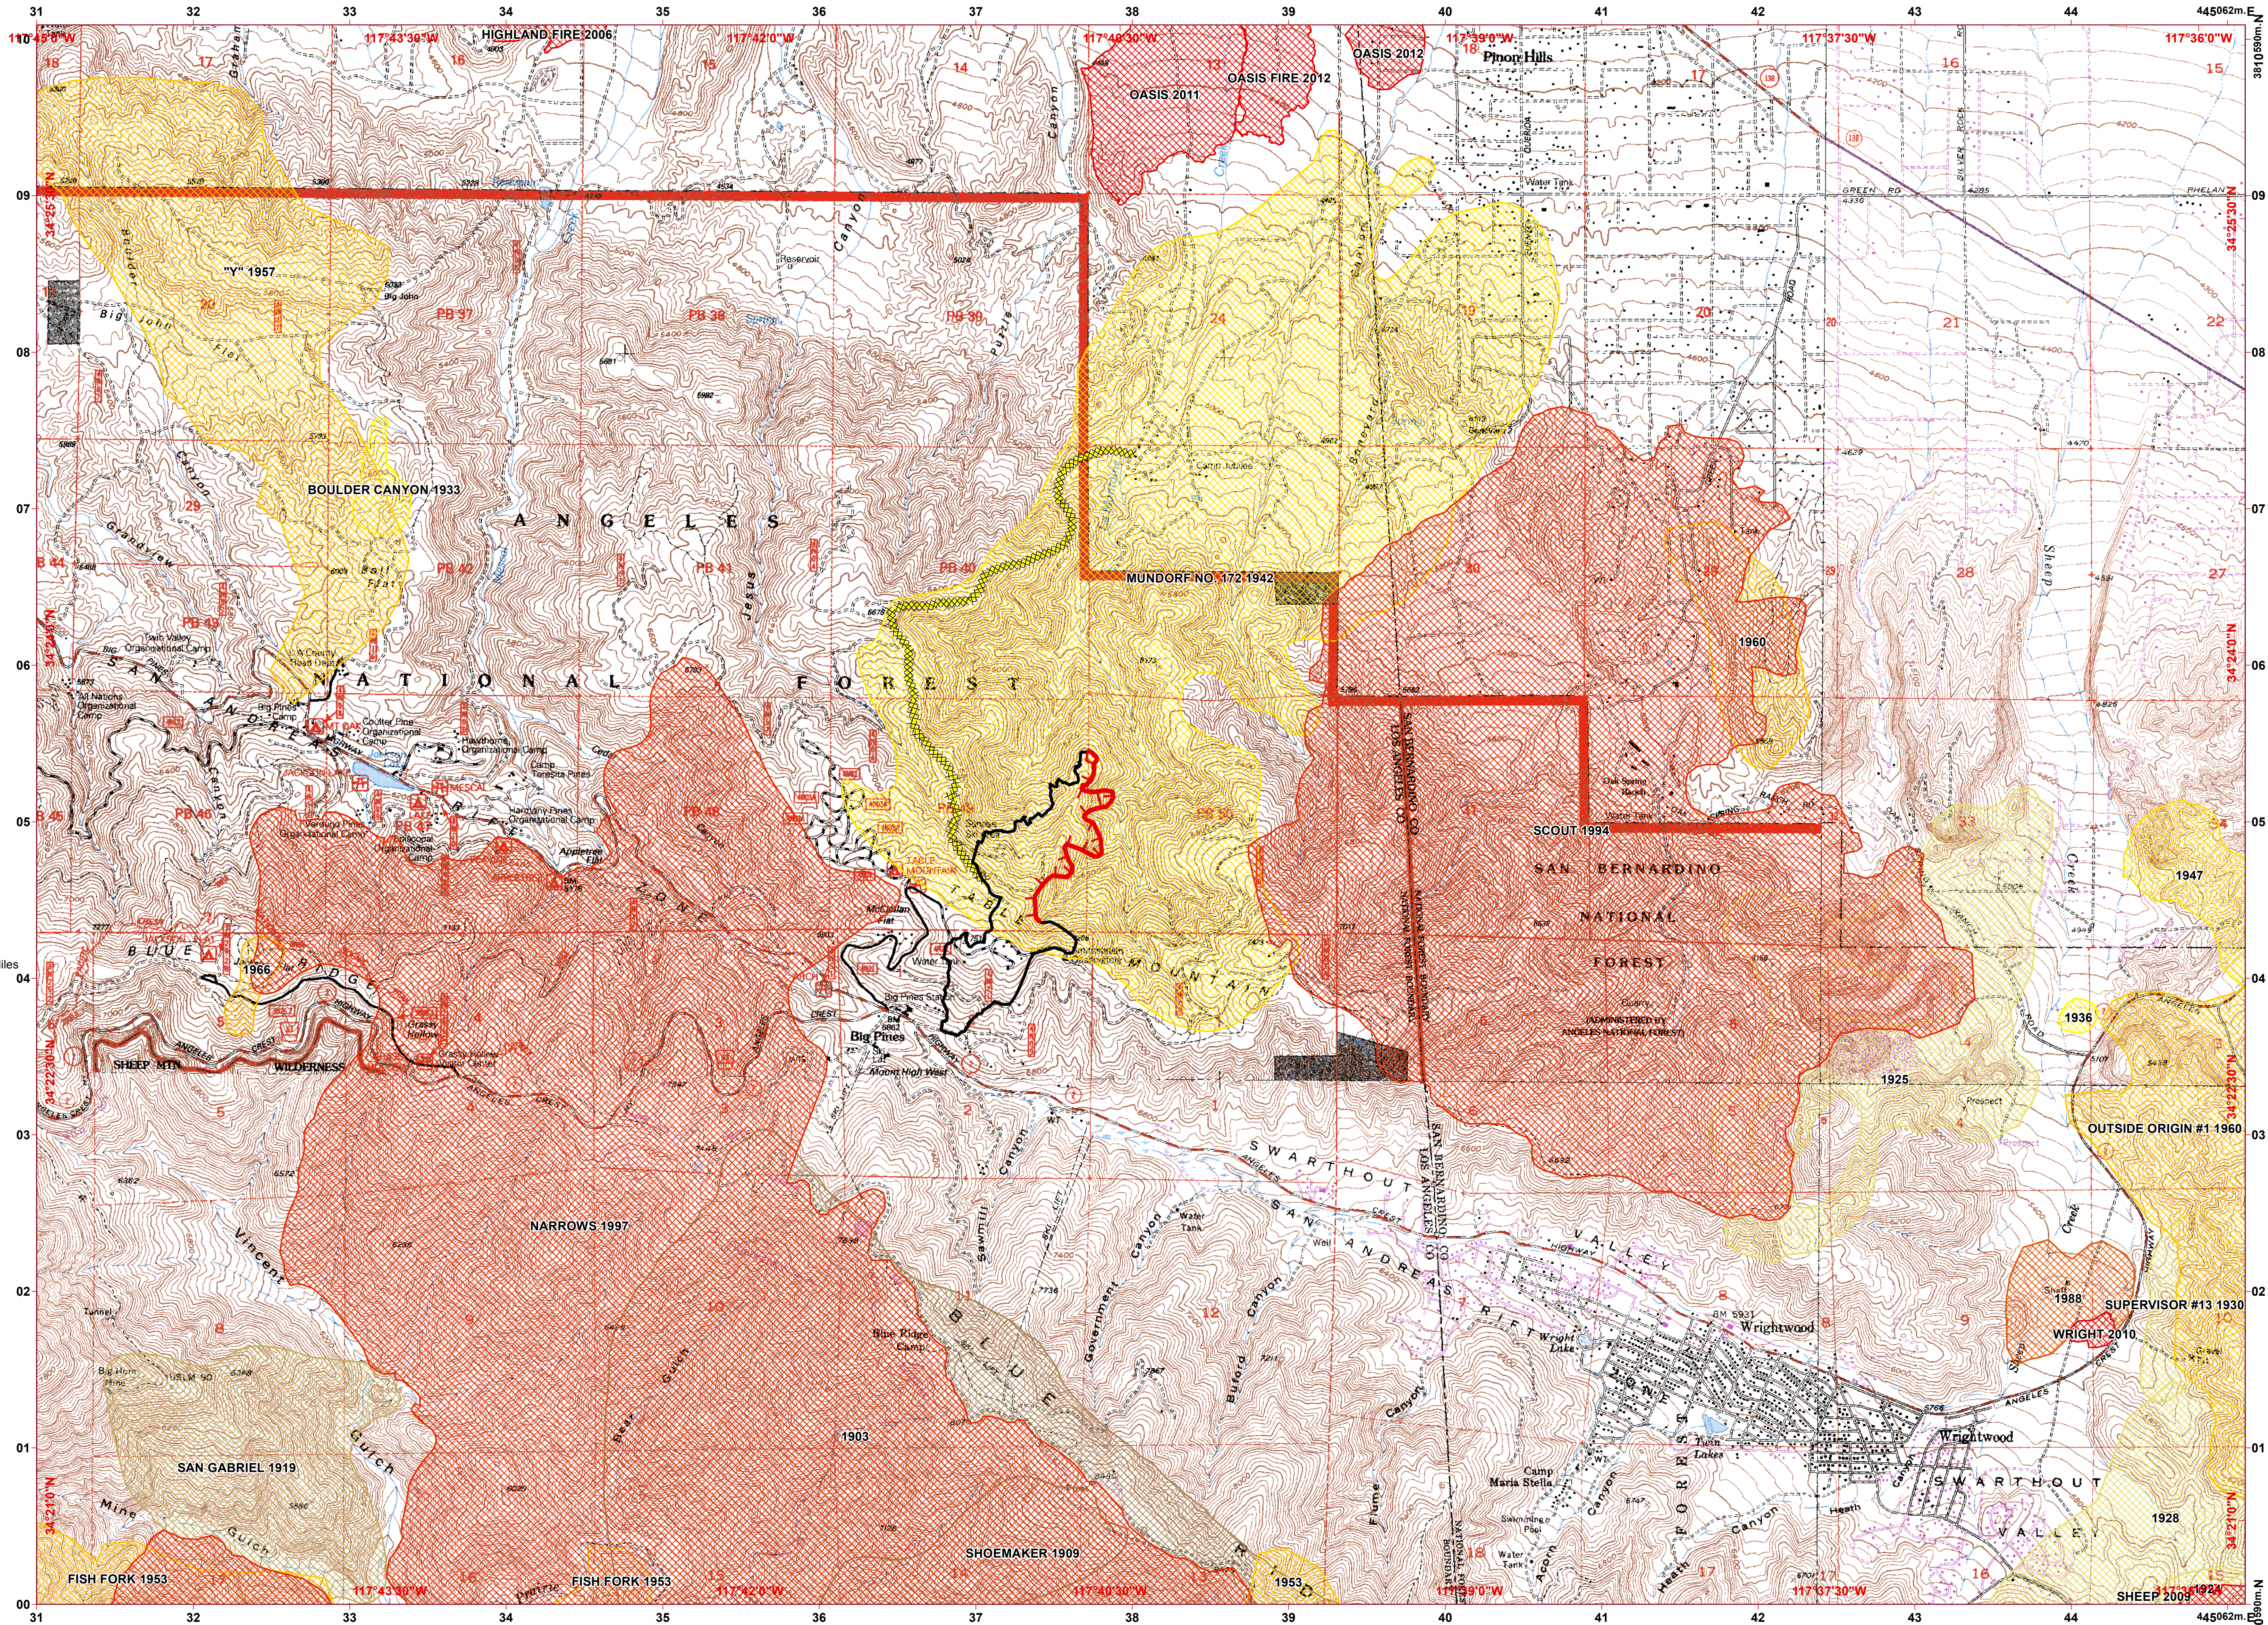

Pines Fire

CA-ANF-3128
175 Acres

- Uncontrolled Fire Edge
- Completed Dozer Line
- Completed Line
- Fire Polygon

Fire History

- 2014
- 2001 - 2013
- 1991 - 2000
- 1981 - 1990
- 1971 - 1980
- 1961 - 1970
- 1951 - 1960
- 1941 - 1950
- 1931 - 1940
- 1921 - 1930
- 1911 - 1920
- 1901 - 1910
- 1900 and earlier

1:19,136
0 1 Miles

GEOPDF
NAD83
UTM Zone 11n

Map Date: 7/24/2015 Map Time: 12:02:41 PM