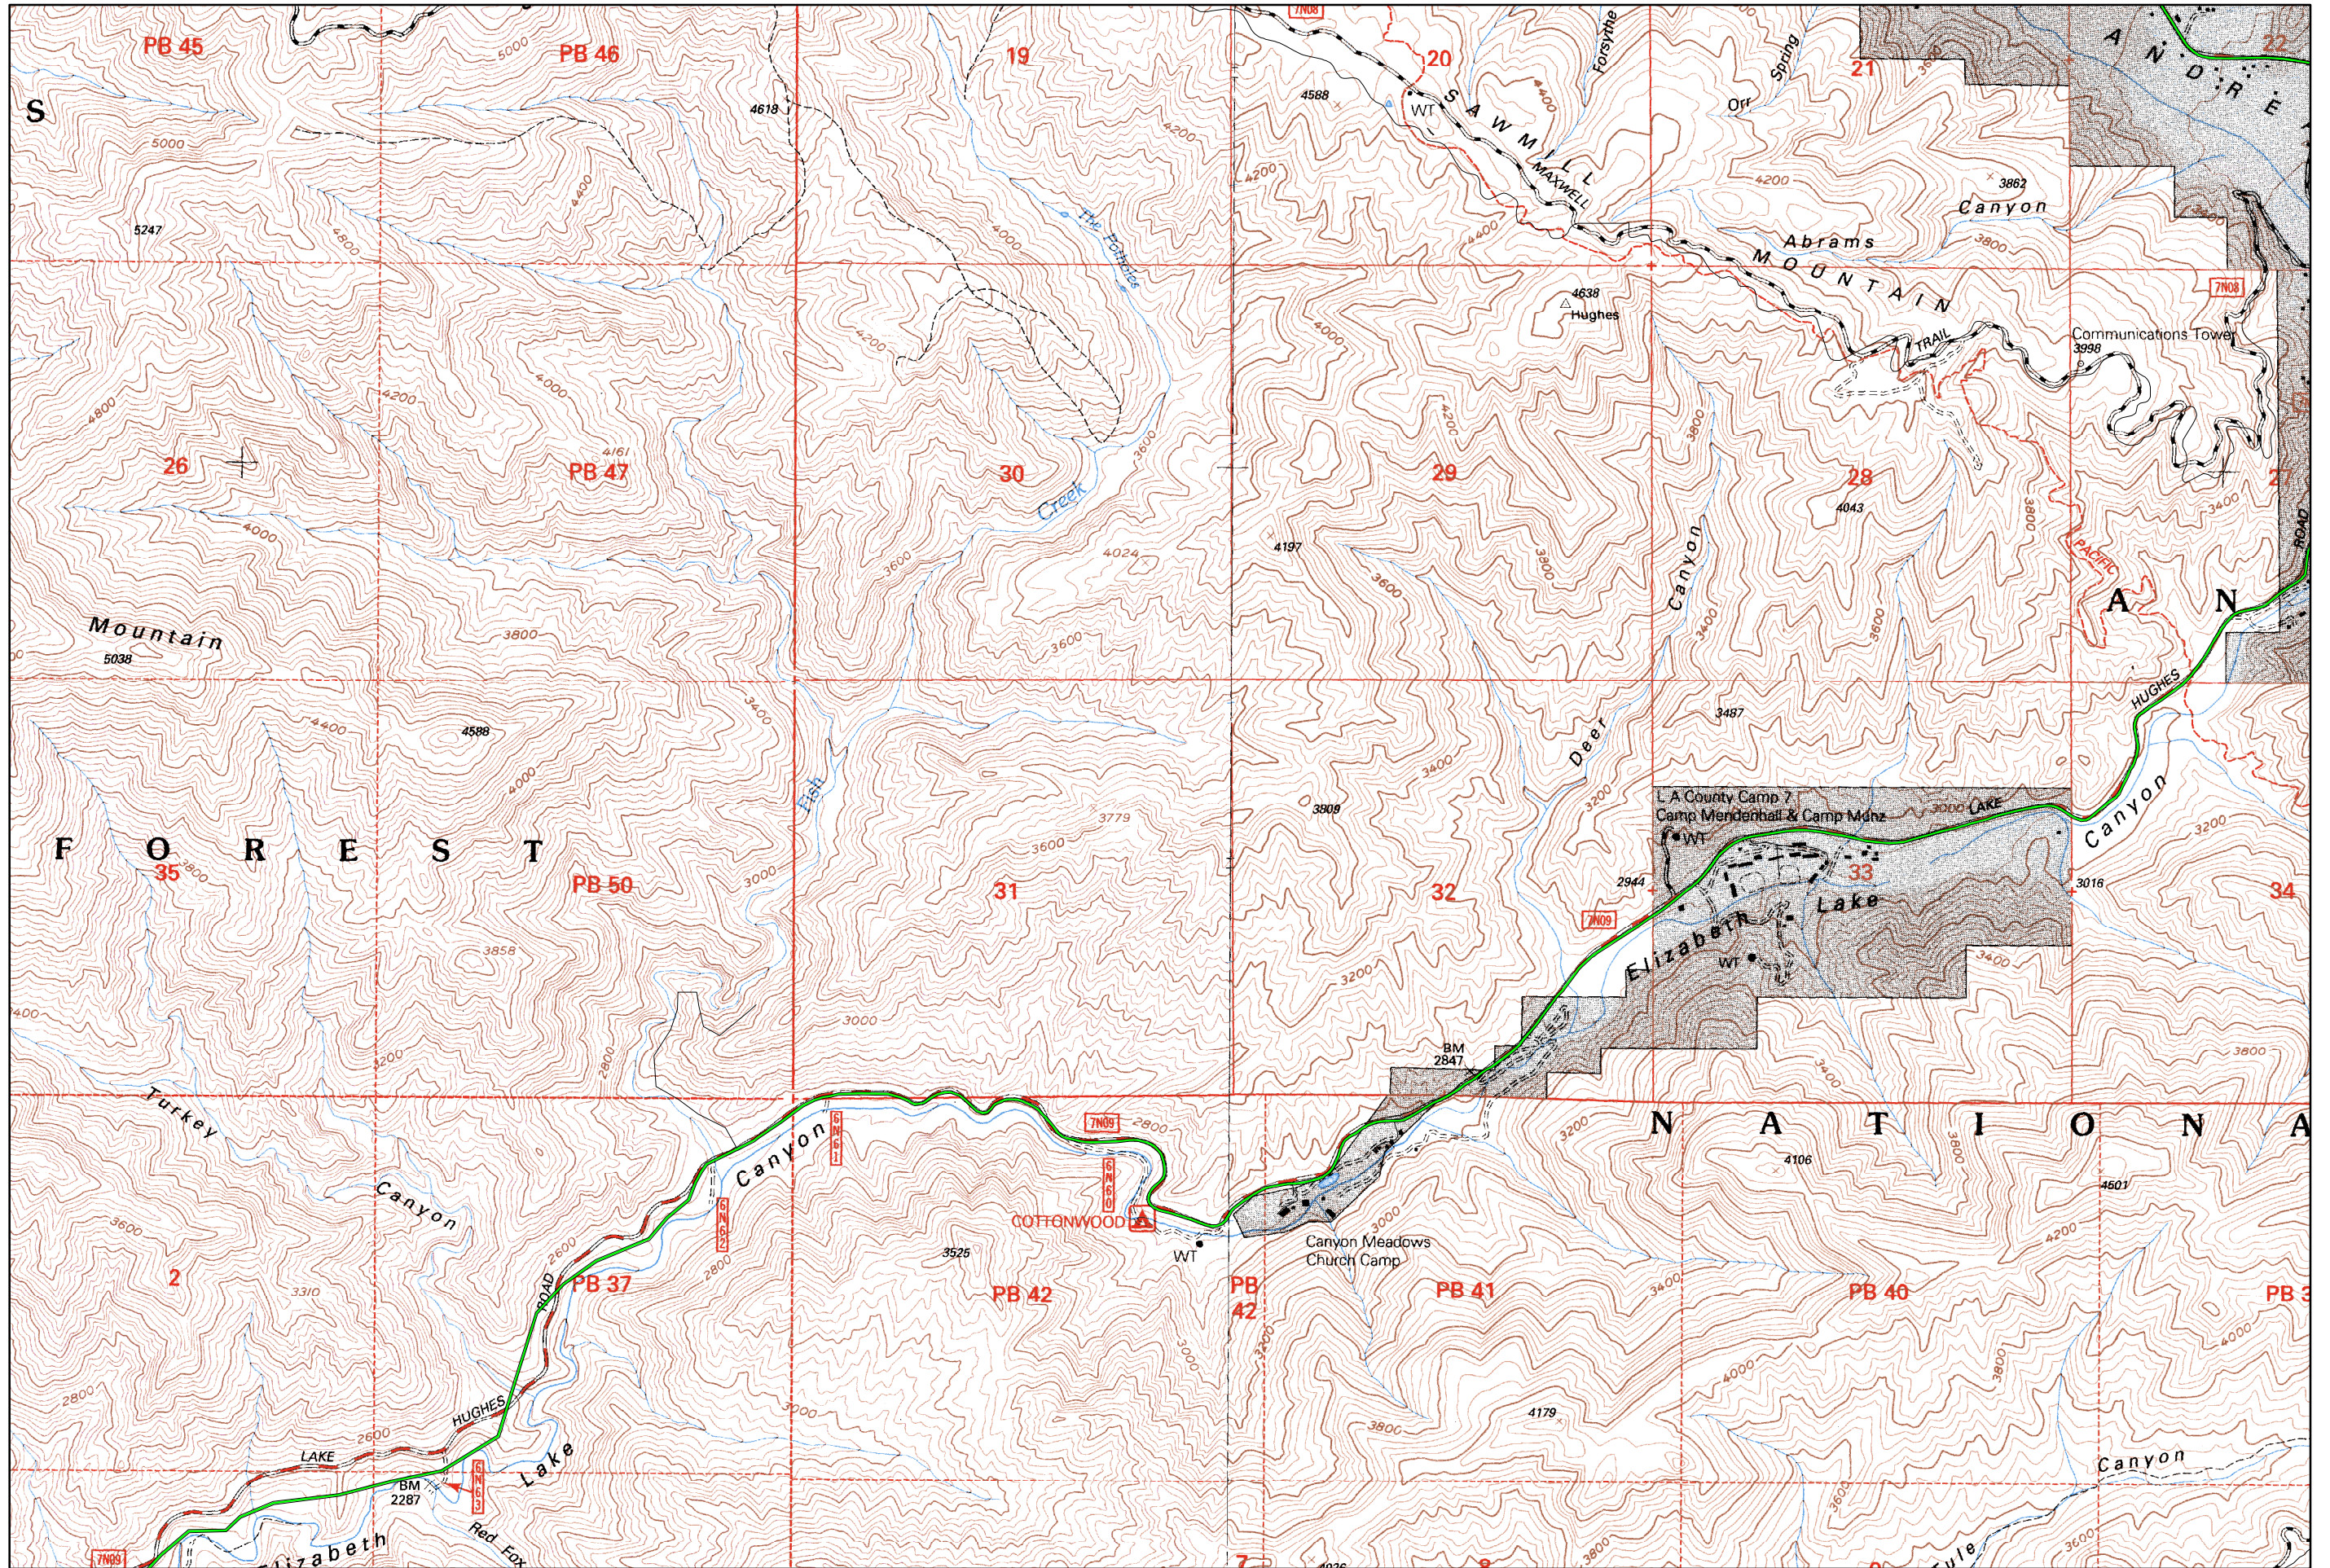

NAD 83

**WEST LAKE
INCIDENT
CA-LAC-15289962
10/17/2015**

-  ICP
-  Division Break
-  Fire Station
-  Road Closure
-  Red Cross Aid Station
-  Freeway
-  Highway
-  Primary Road
-  Secondary Road

NAD 83

WEST LAKE INCIDENT

CA-LAC-15289962
10/17/2015

- ICP
- Division Break
- Fire Station
- Road Closure
- Red Cross Aid Station
- Freeway
- Highway
- Primary Road
- Secondary Road

NAD 83

**WEST LAKE
INCIDENT
CA-LAC-15289962
10/17/2015**