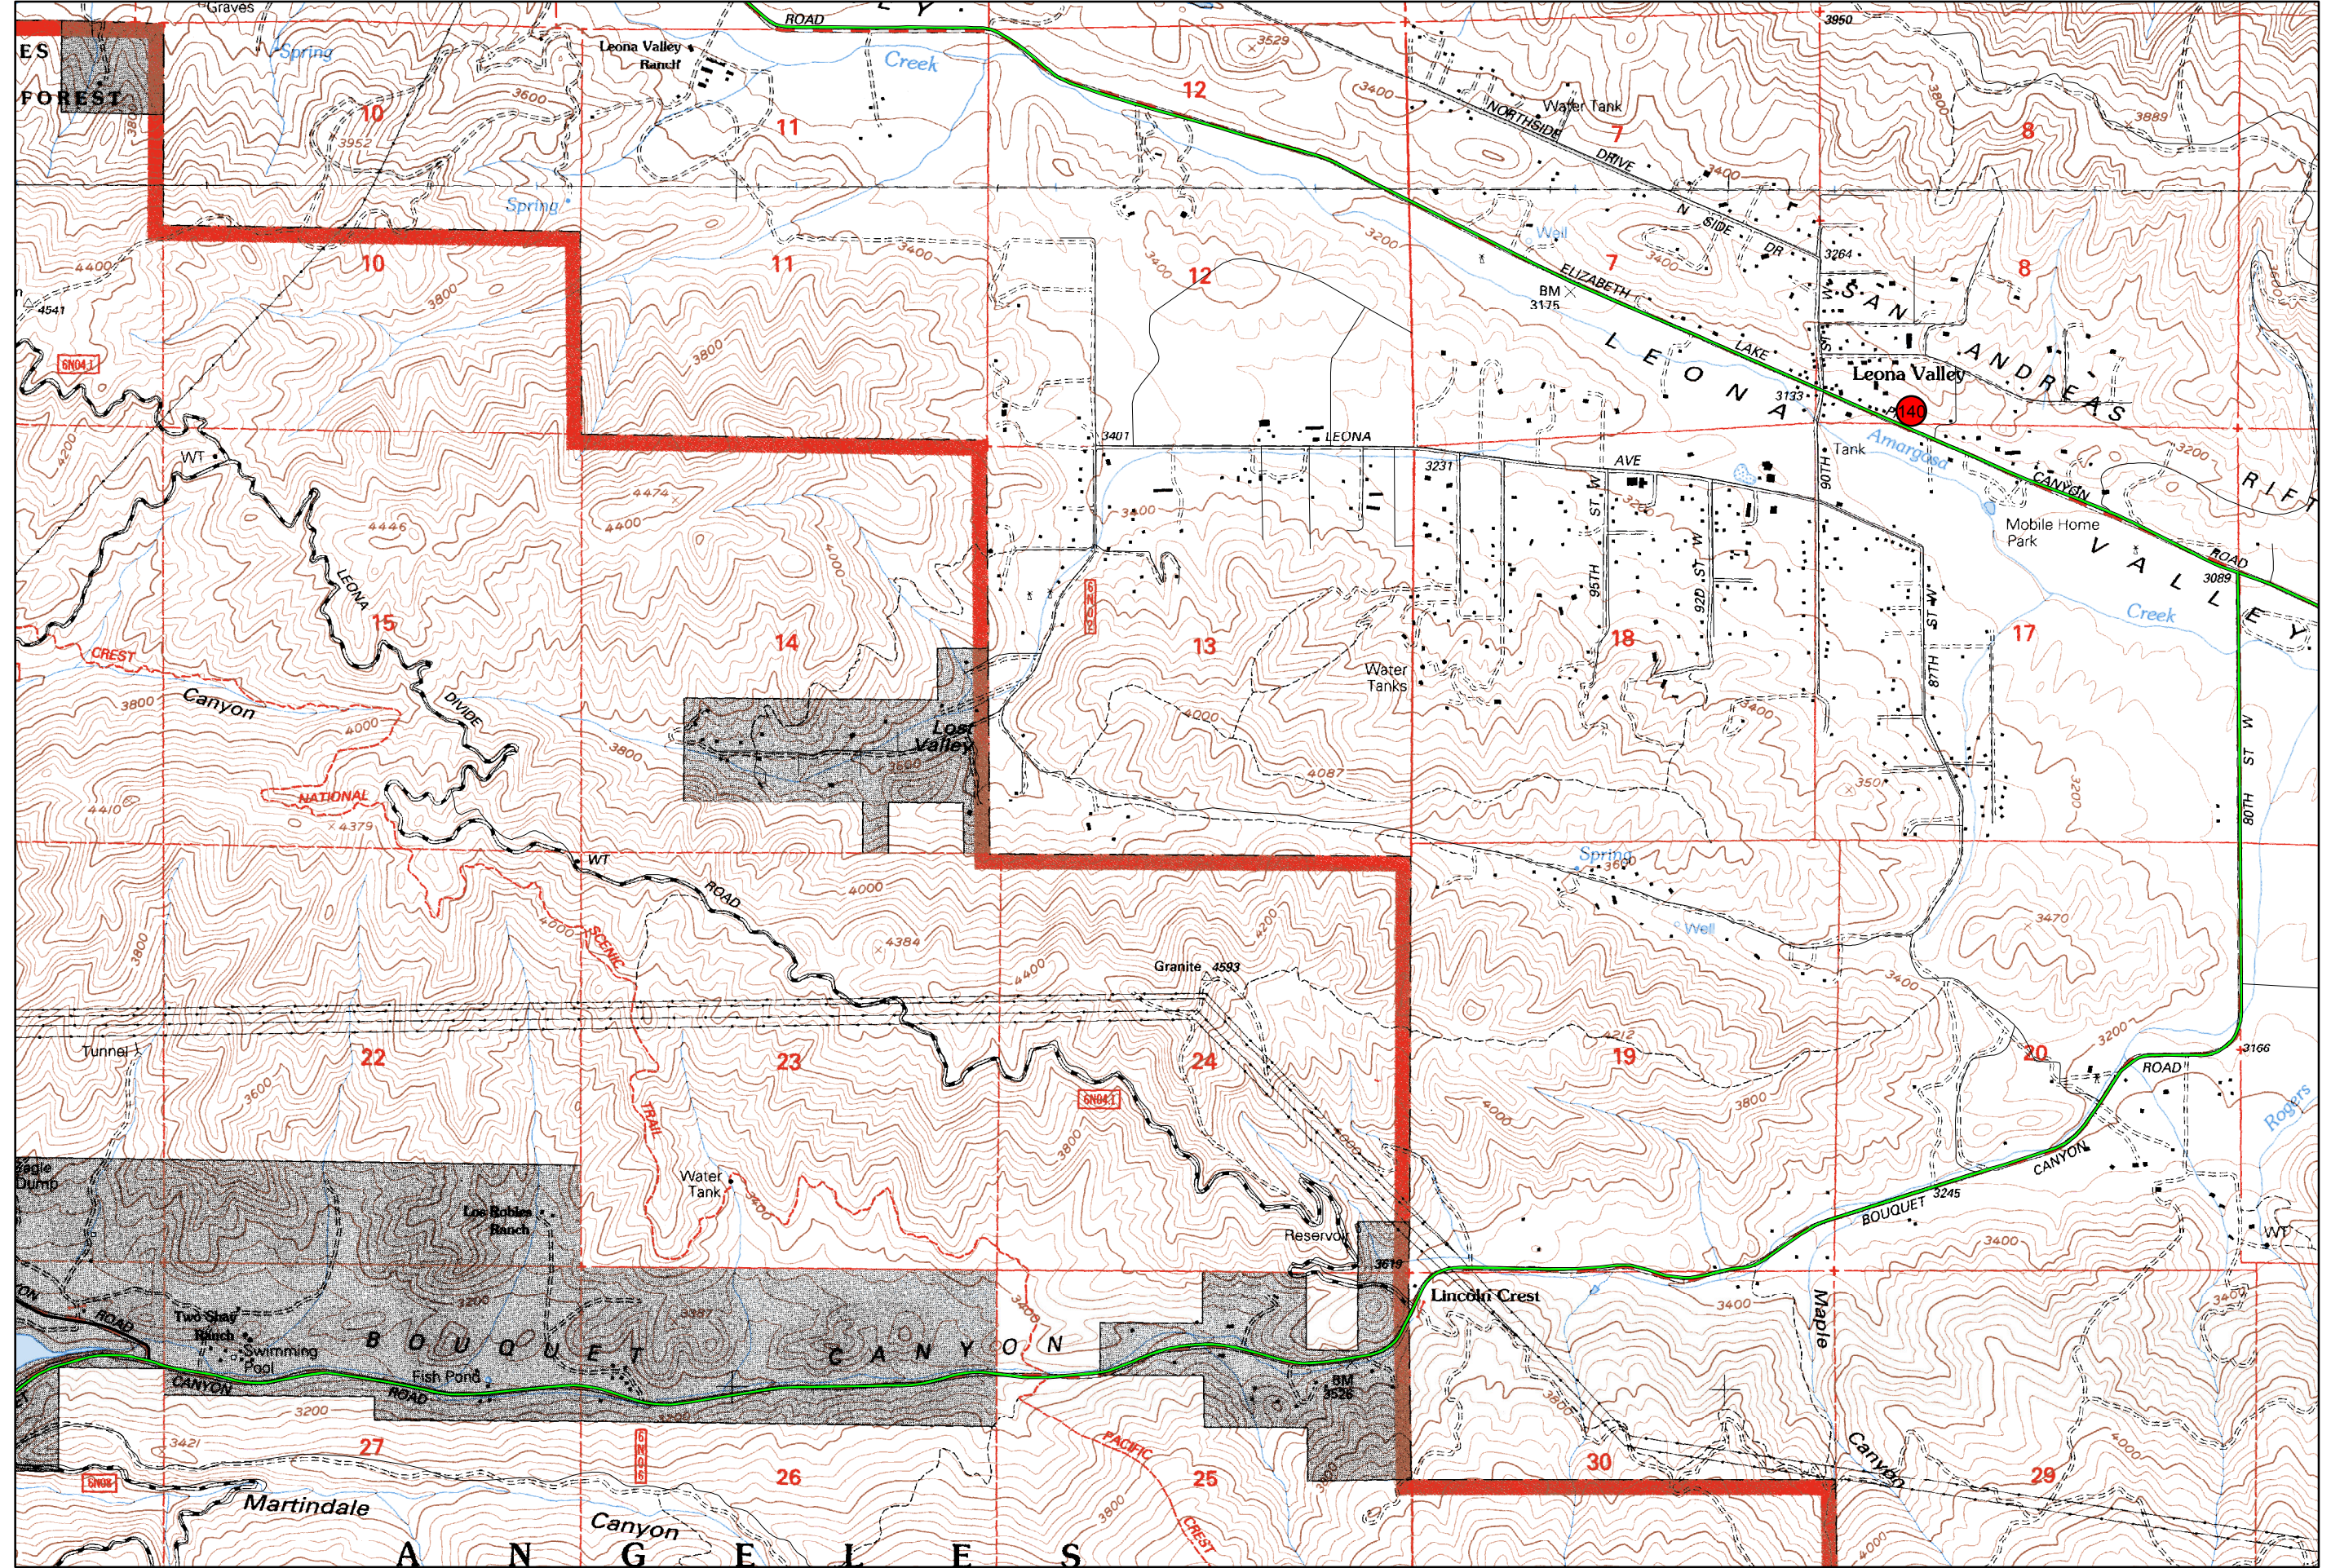

**WEST LAKE
INCIDENT
CA-LAC-15289962
10/17/2015**

- ICP
- Division Break
- Fire Station
- Road Closure
- Red Cross Aid Station
- Freeway
- Highway
- Primary Road
- Secondary Road

NAD 83