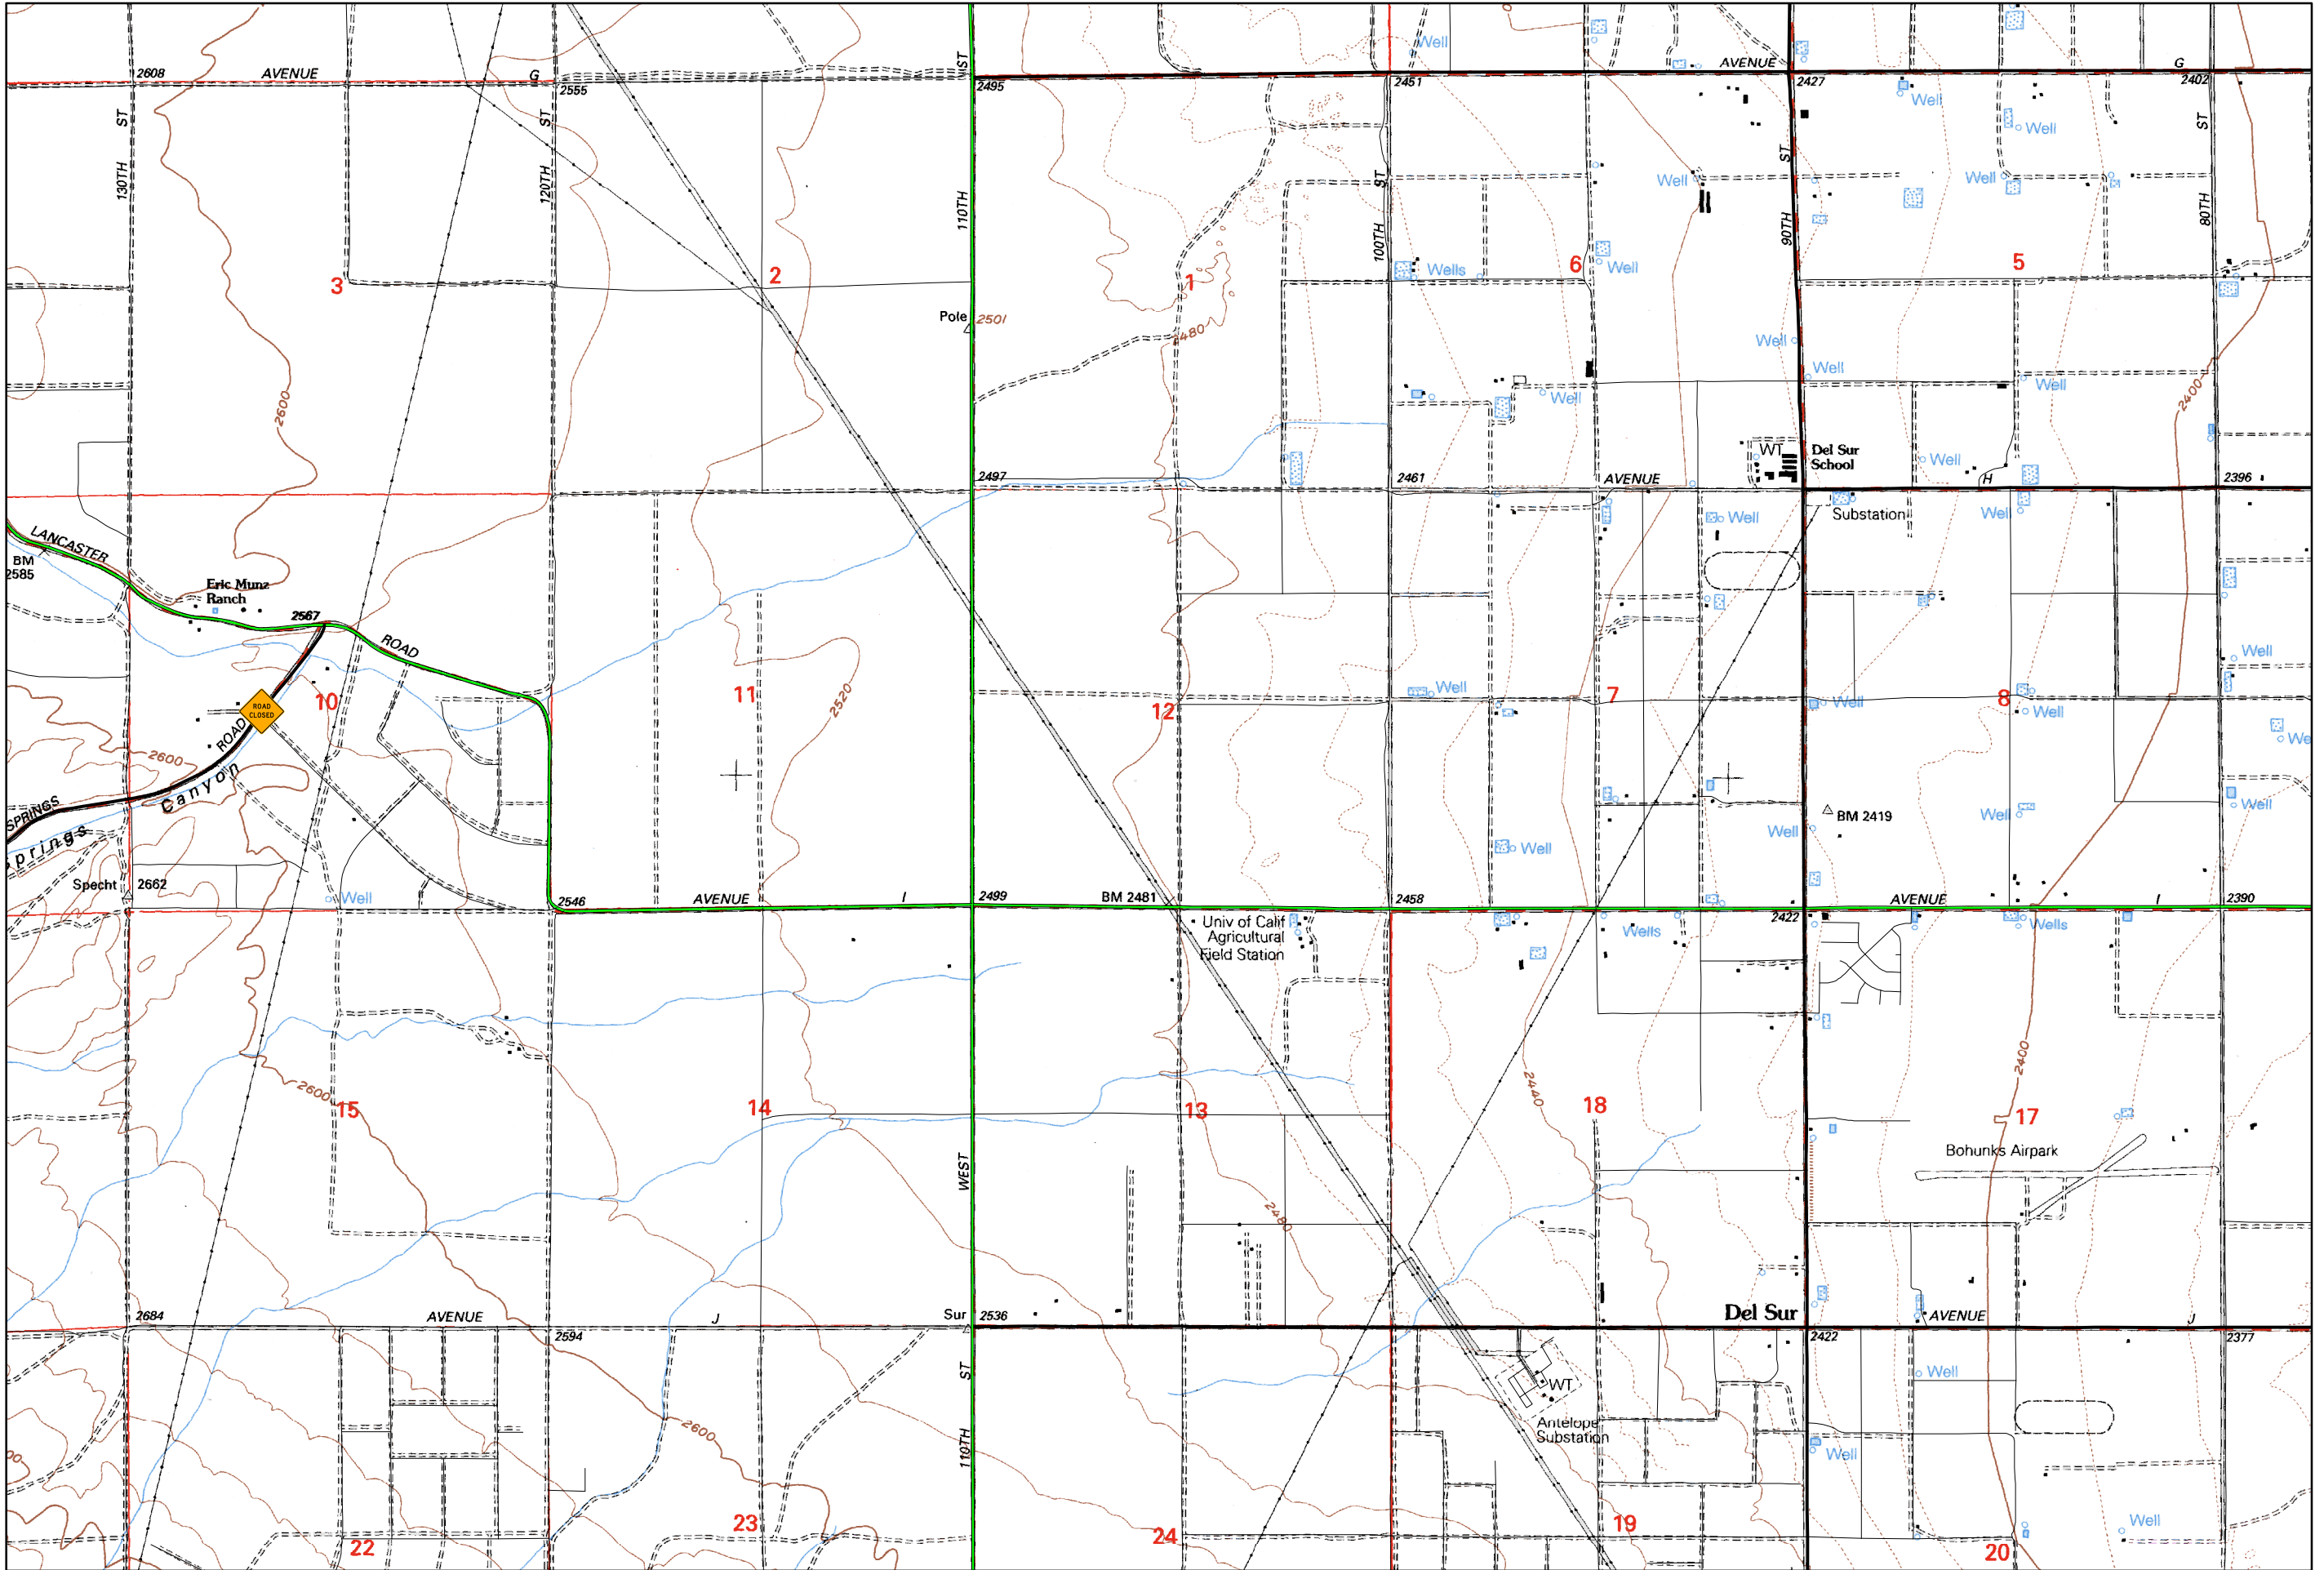

**WEST LAKE
INCIDENT
CA-LAC-15289962
10/17/2015**

-  ICP
-  Division Break
-  Fire Station
-  Road Closures
-  Red Cross Aid Station
-  Freeway
-  Highway
-  Primary Road
-  Secondary Road

NAD 83

**WEST LAKE
INCIDENT
CA-LAC-15289962
10/17/2015**

-  ICP
-  Division Break
-  Fire Station
-  Road Closure
-  Red Cross Aid Station
-  Freeway
-  Highway
-  Primary Road
-  Secondary Road

NAD 83

**WEST LAKE
INCIDENT
CA-LAC-15289962
10/17/2015**

-  ICP
-  Division Break
-  Fire Station
-  Road Closure
-  Red Cross Aid Station
-  Freeway
-  Highway
-  Primary Road
-  Secondary Road

NAD 83

**WEST LAKE
INCIDENT
CA-LAC-15289962
10/17/2015**

-  ICP
-  Division Break
-  Fire Station
-  Road Closure
-  Red Cross Aid Station
-  Freeway
-  Highway
-  Primary Road
-  Secondary Road

NAD 83

WEST LAKE INCIDENT

CA-LAC-15289962
10/17/2015

- ICP
- Division Break
- Fire Station
- Road Closure
- Red Cross Aid Station
- Freeway
- Highway
- Primary Road
- Secondary Road

NAD 83

**WEST LAKE
INCIDENT
CA-LAC-15289962
10/17/2015**