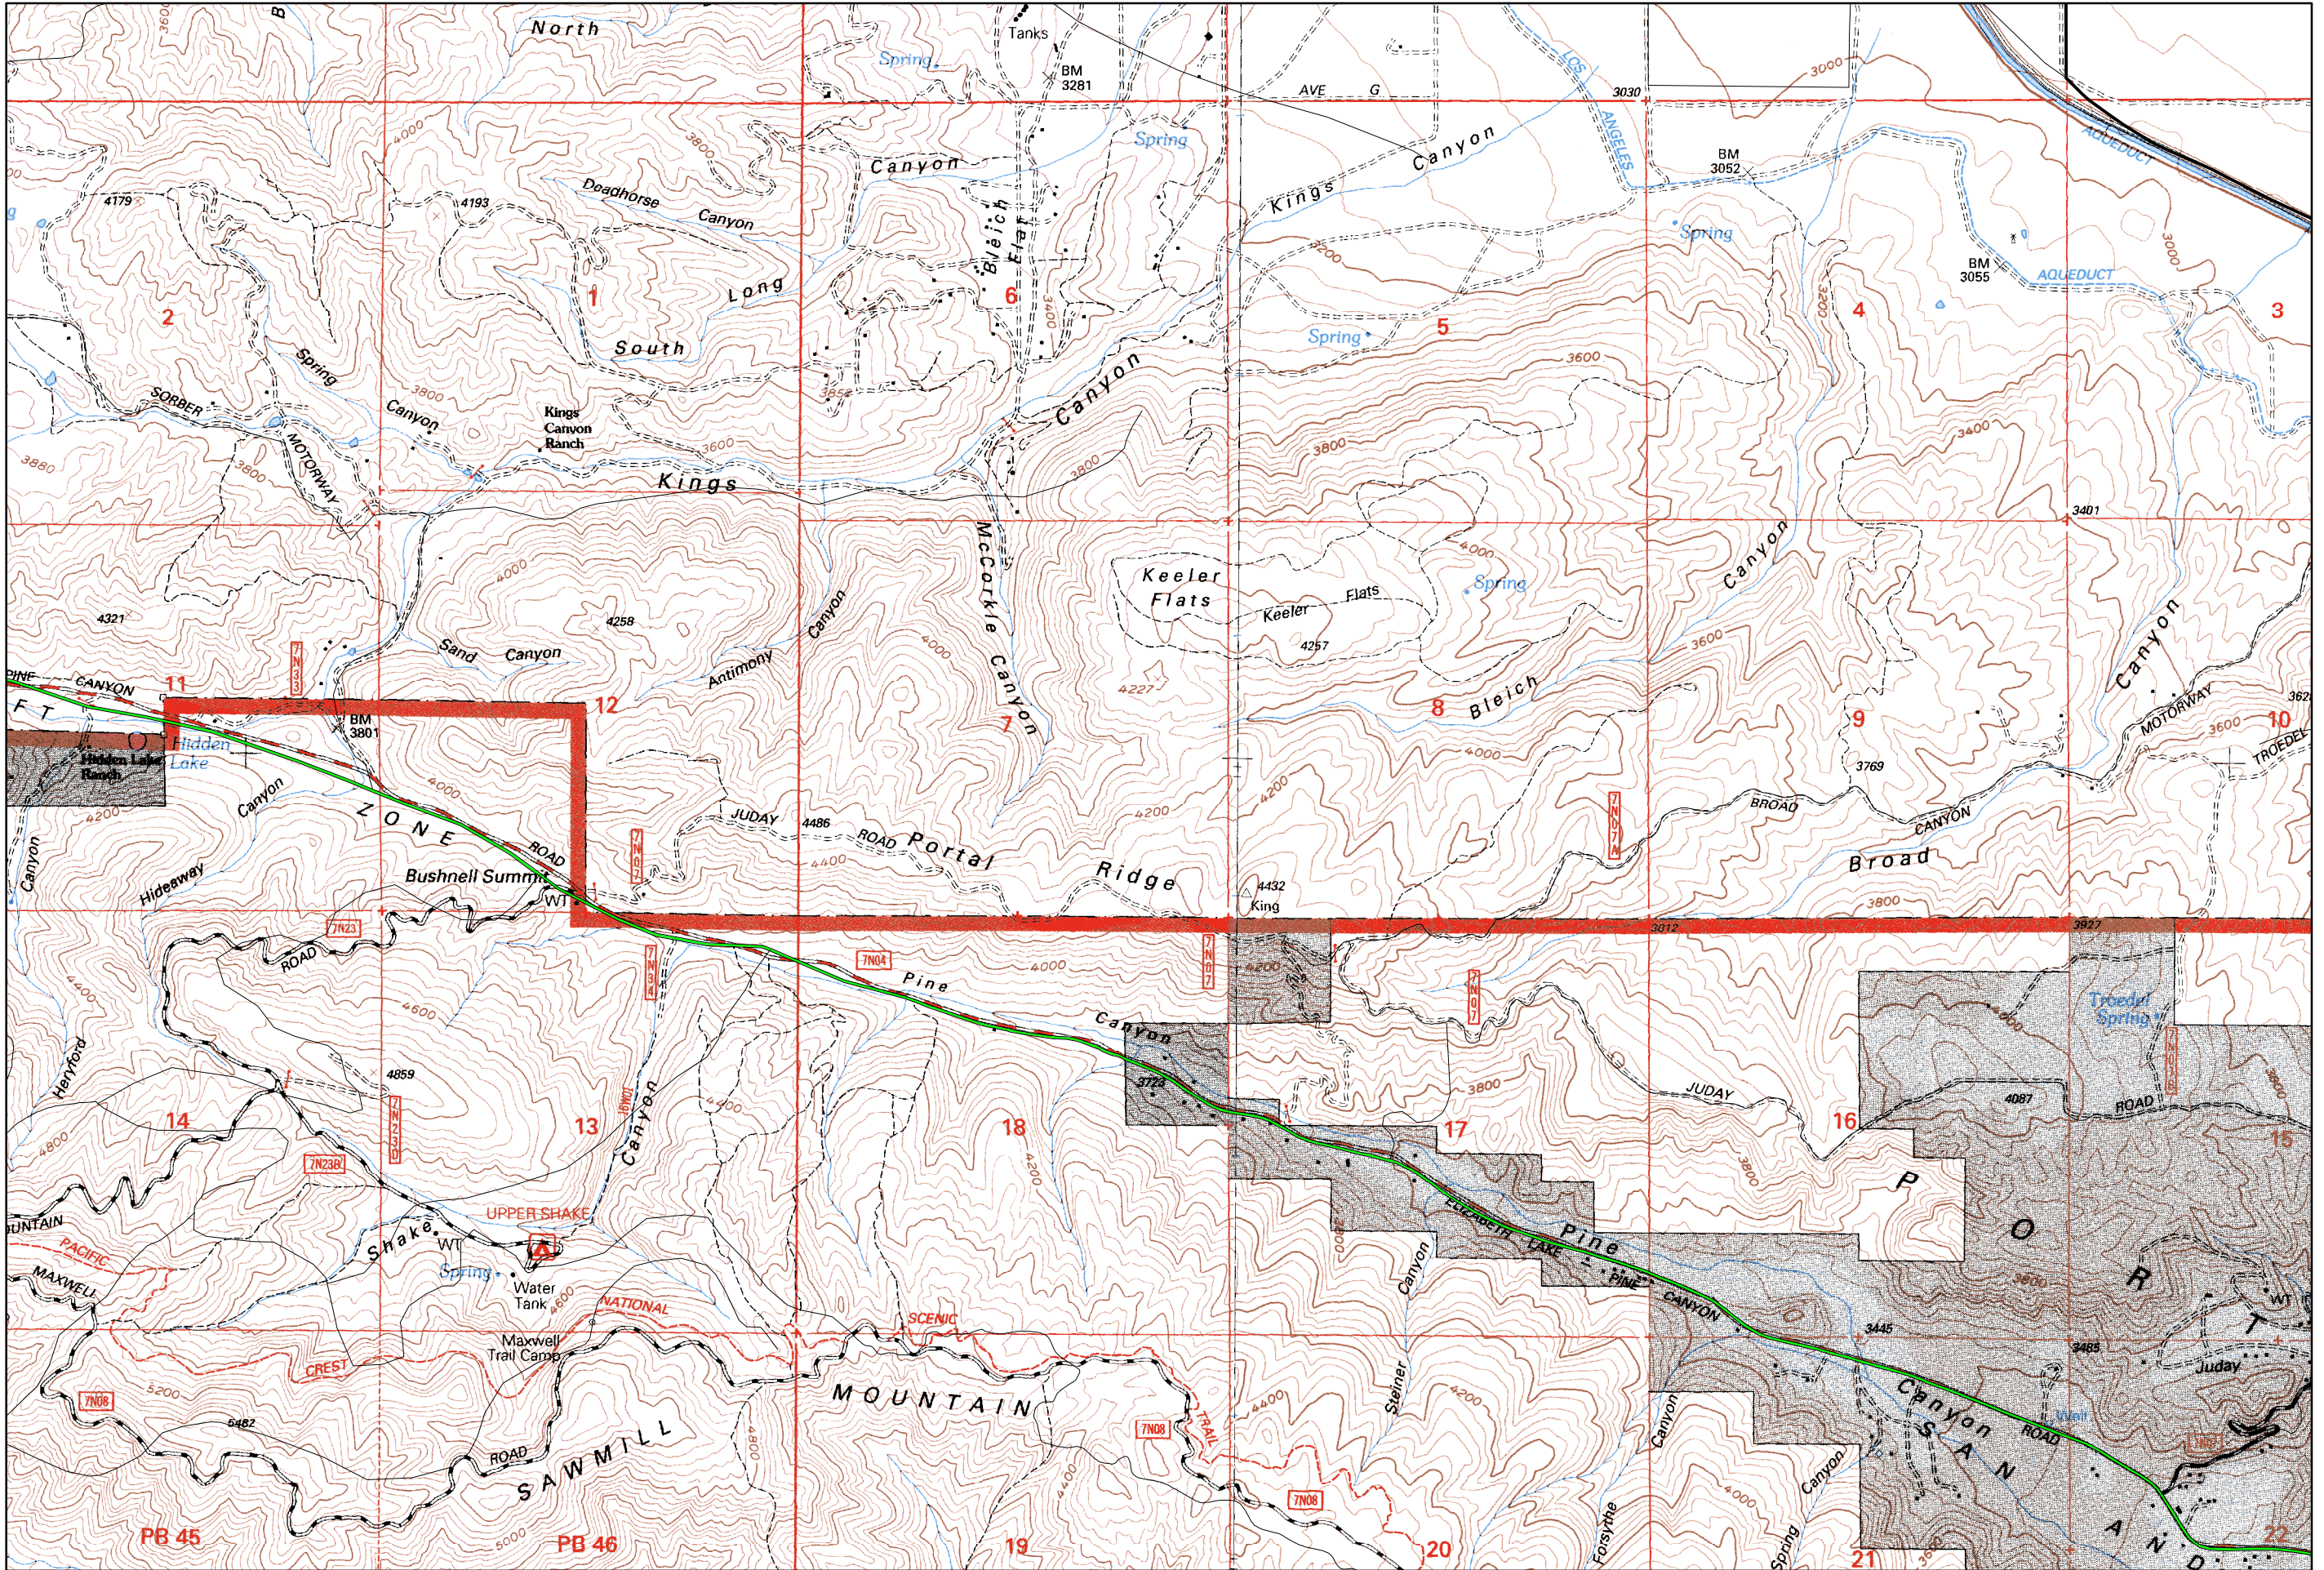

**WEST LAKE
INCIDENT
CA-LAC-15289962
10/17/2015**

-  ICP
-  Division Break
-  Fire Station
-  Road Closures
-  Red Cross Aid Station
-  Freeway
-  Highway
-  Primary Road
-  Secondary Road

NAD 83

**WEST LAKE
INCIDENT
CA-LAC-15289962
10/17/2015**

-  ICP
-  Division Break
-  Fire Station
-  Road Closure
-  Red Cross Aid Station
-  Freeway
-  Highway
-  Primary Road
-  Secondary Road

NAD 83

**WEST LAKE
INCIDENT
CA-LAC-15289962
10/17/2015**

-  ICP
-  Division Break
-  Fire Station
-  Road Closure
-  Red Cross Aid Station
-  Freeway
-  Highway
-  Primary Road
-  Secondary Road

NAD 83

**WEST LAKE
INCIDENT
CA-LAC-15289962
10/17/2015**

-  ICP
-  Division Break
-  Fire Station
-  Road Closure
-  Red Cross Aid Station
-  Freeway
-  Highway
-  Primary Road
-  Secondary Road

NAD 83

WEST LAKE INCIDENT

CA-LAC-15289962
10/17/2015

- ICP
- Division Break
- Fire Station
- Road Closure
- Red Cross Aid Station
- Freeway
- Highway
- Primary Road
- Secondary Road

NAD 83

**WEST LAKE
INCIDENT
CA-LAC-15289962
10/17/2015**