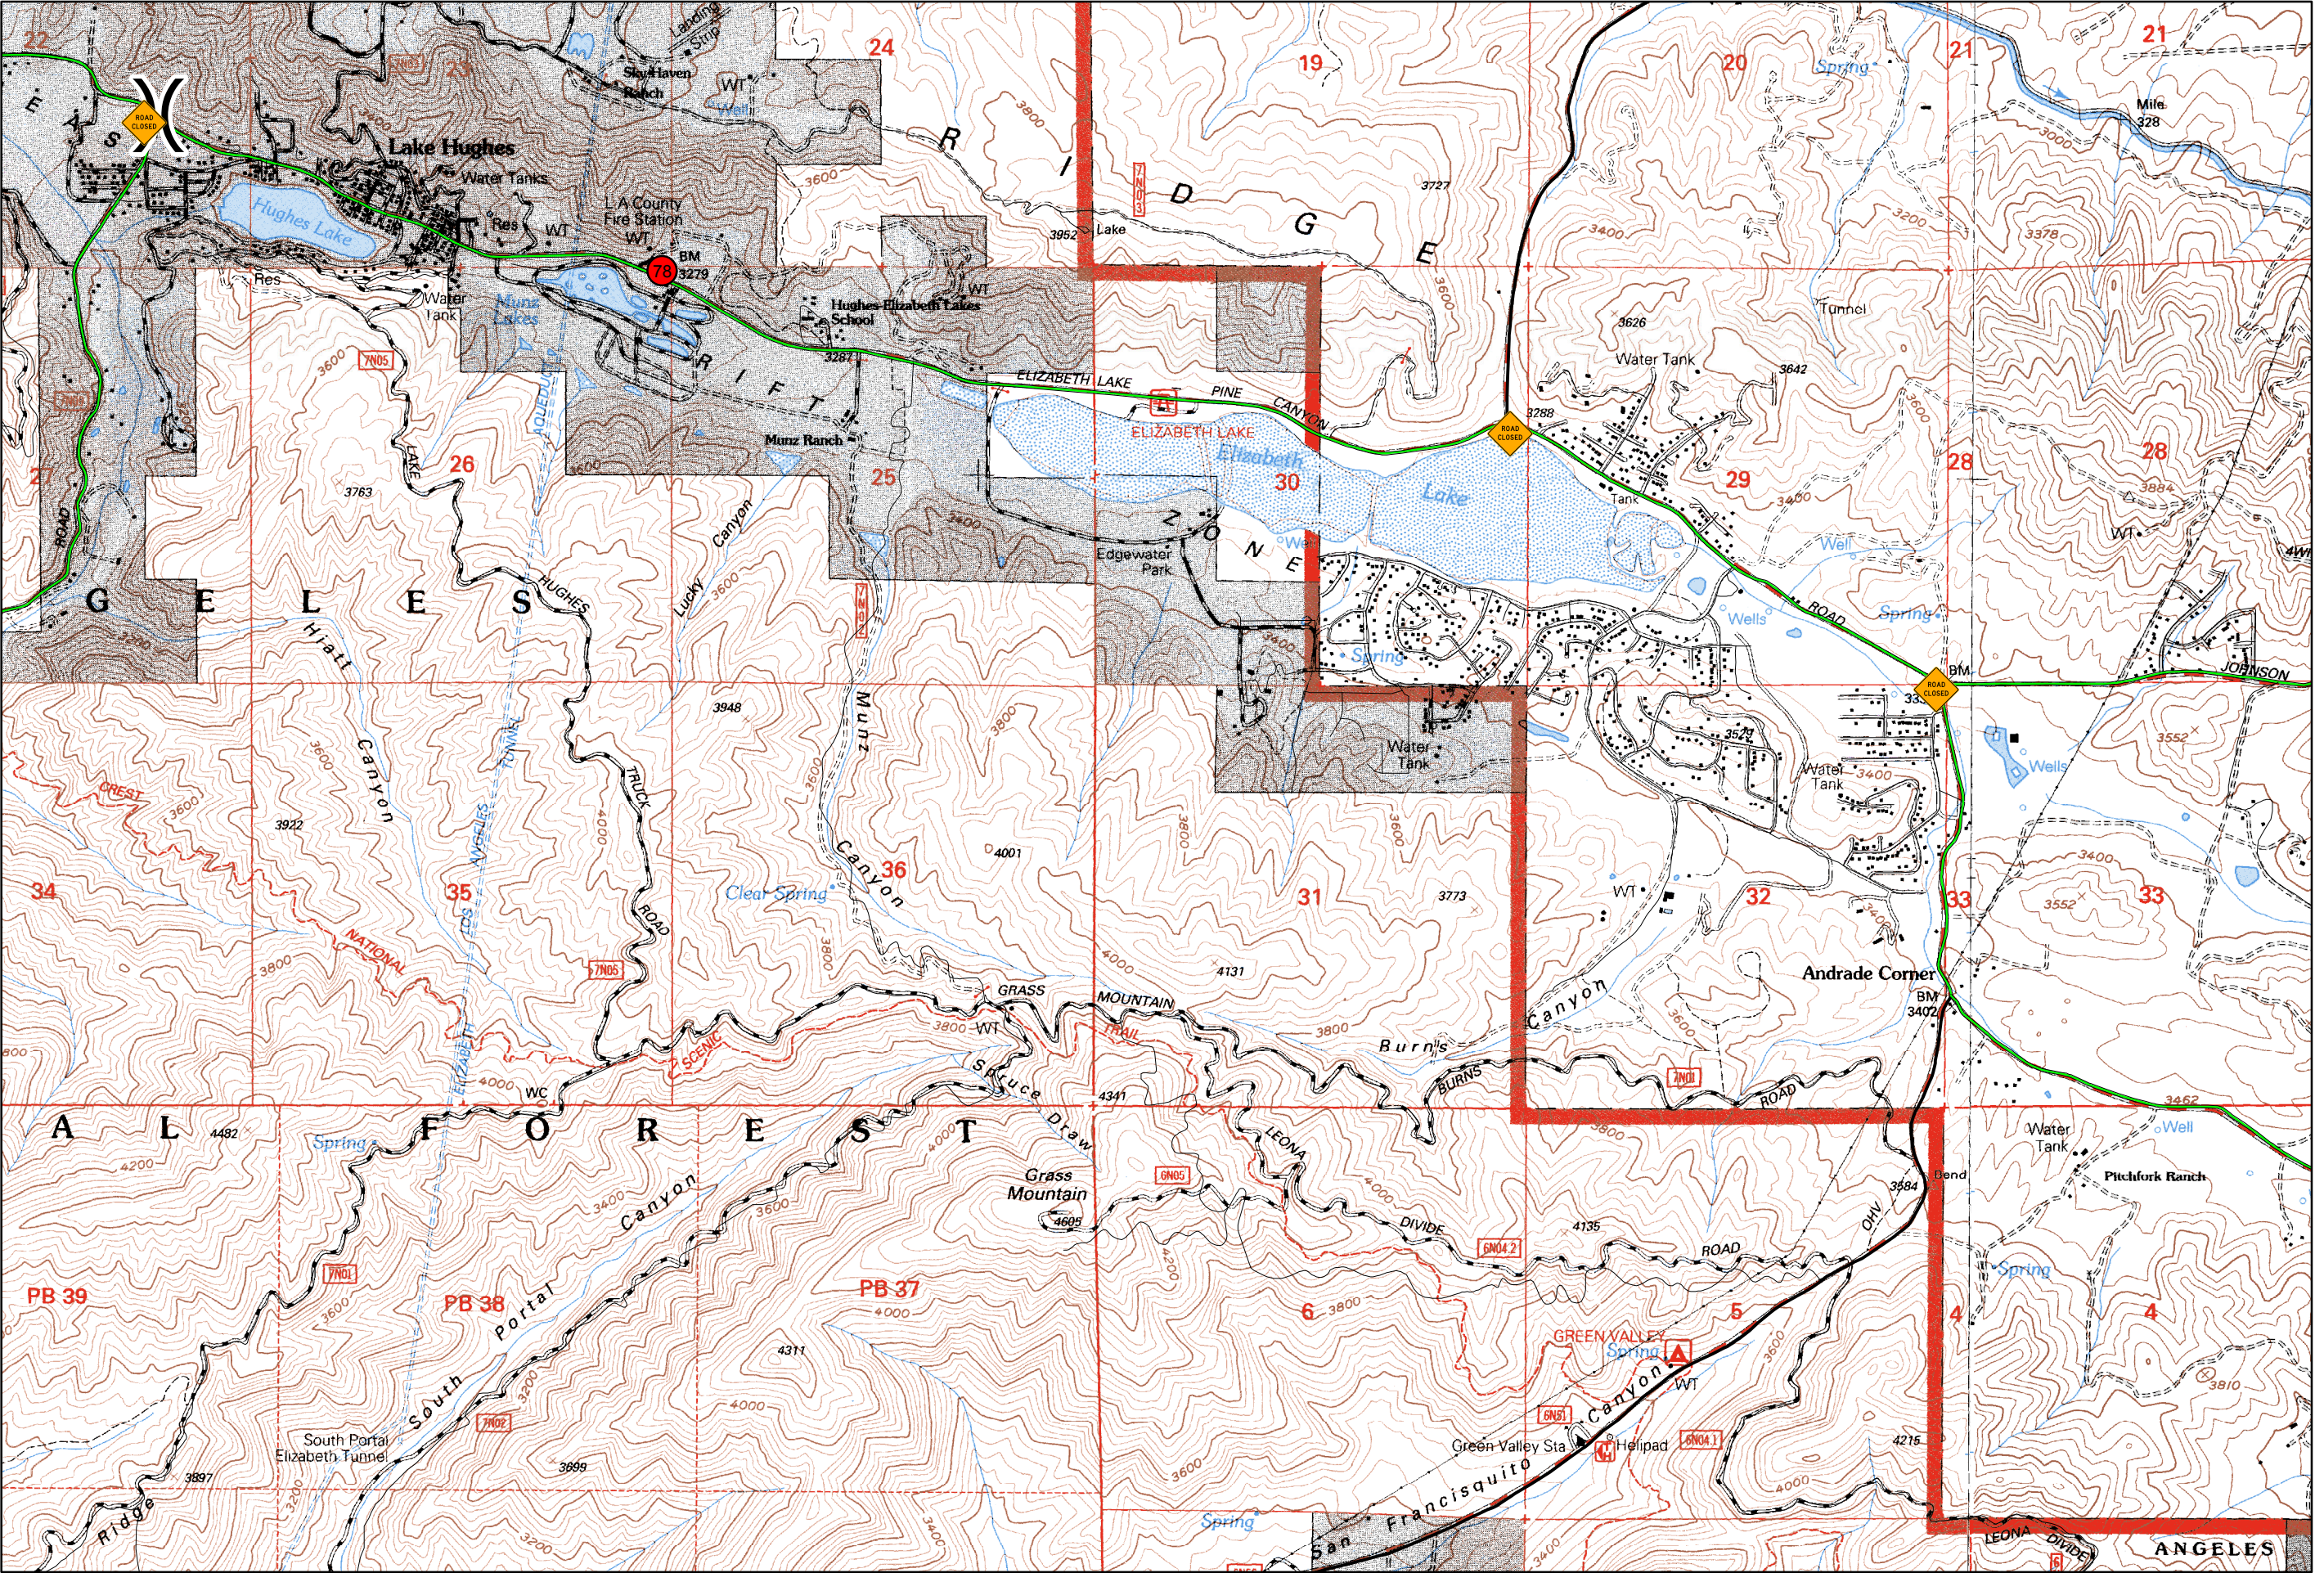

NAD 83

**WEST LAKE
INCIDENT
CA-LAC-15289962
10/17/2015**

-  ICP
-  Division Break
-  Fire Station
-  Road Closure
-  Red Cross Aid Station
-  Freeway
-  Highway
-  Primary Road
-  Secondary Road

NAD 83

WEST LAKE INCIDENT

CA-LAC-15289962
10/17/2015

- ICP
- Division Break
- Fire Station
- Road Closure
- Red Cross Aid Station
- Freeway
- Highway
- Primary Road
- Secondary Road

NAD 83

**WEST LAKE
INCIDENT
CA-LAC-15289962
10/17/2015**

-  ICP
-  Division Break
-  Fire Station
-  Road Closure
-  Red Cross Aid Station
-  Freeway
-  Highway
-  Primary Road
-  Secondary Road

**WEST LAKE
INCIDENT
CA-LAC-15289962
10/17/2015**

-  ICP
-  Division Break
-  Fire Station
-  Road Closure
-  Red Cross Aid Station
-  Freeway
-  Highway
-  Primary Road
-  Secondary Road

NAD 83

**WEST LAKE
INCIDENT**
CA-LAC-15289962
10/17/2015

-  ICP
-  Division Break
-  Fire Station
-  Road Closure
-  Red Cross Aid Station
-  Freeway
-  Highway
-  Primary Road
-  Secondary Road

**WEST LAKE
INCIDENT
CA-LAC-15289962
10/17/2015**