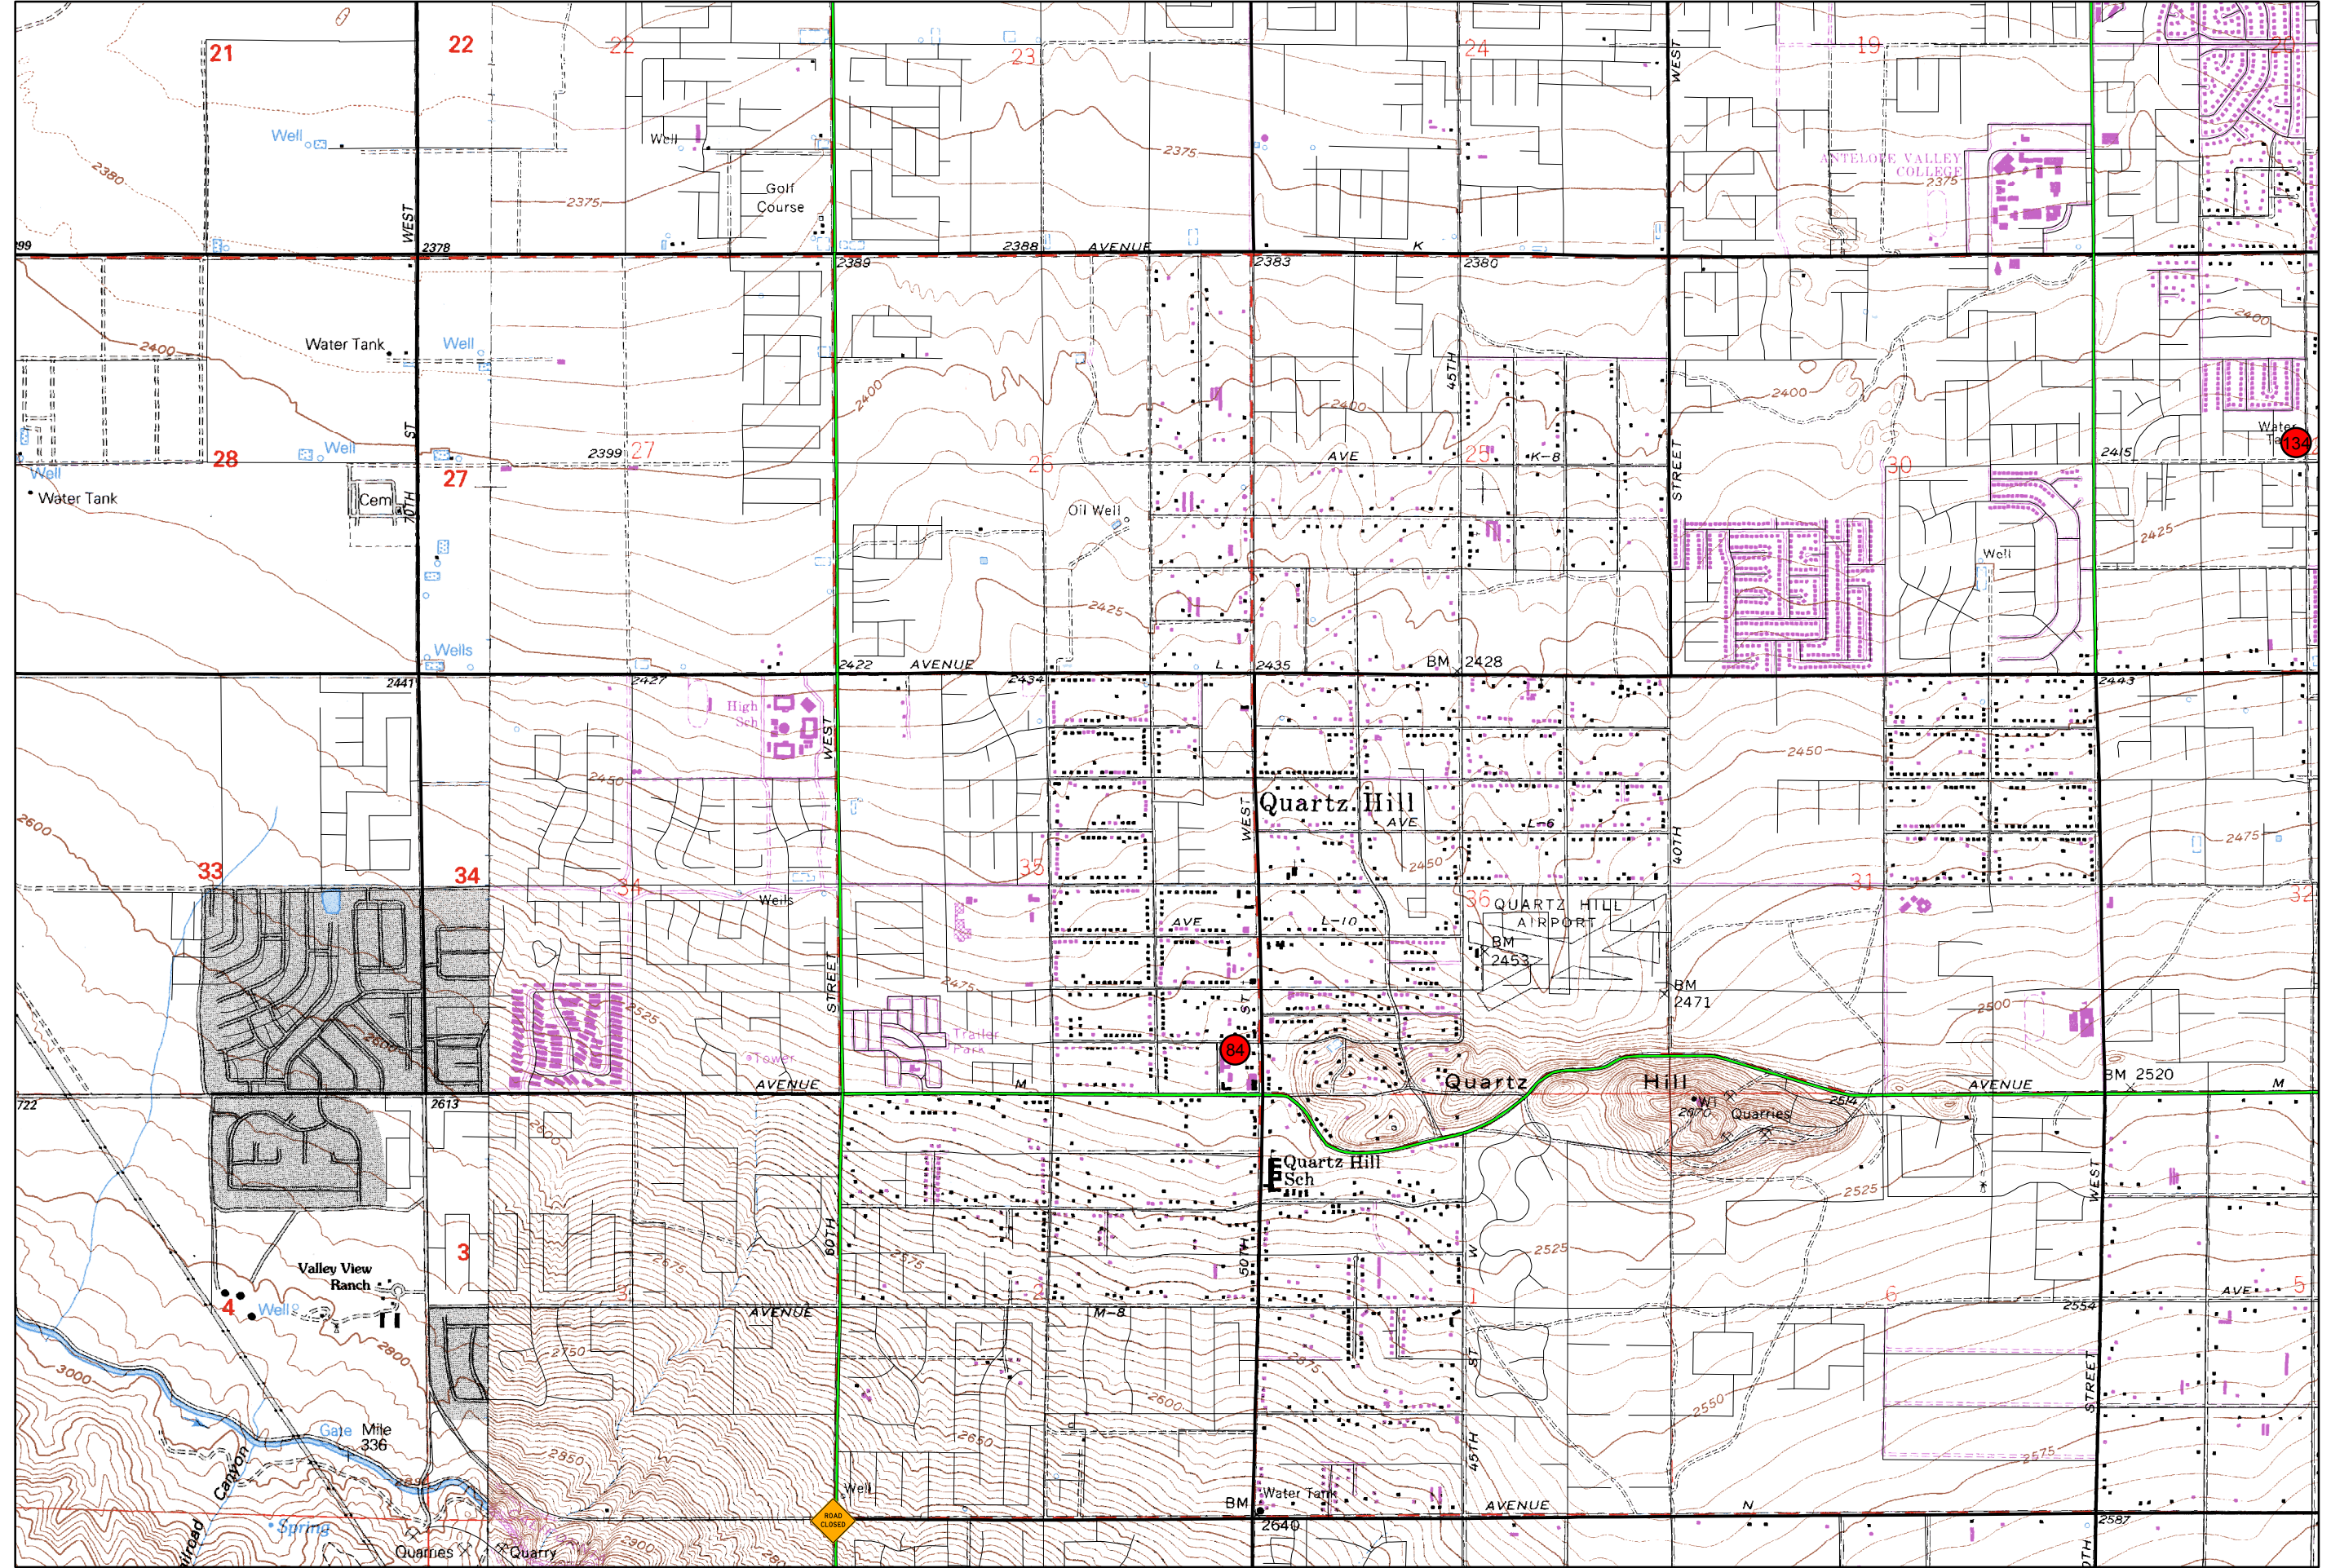

**WEST LAKE
INCIDENT**
CA-LAC-15289962
10/17/2015

- ICP
- Division Break
- Fire Station
- Road Closure
- Red Cross Aid Station
- Freeway
- Highway
- Primary Road
- Secondary Road