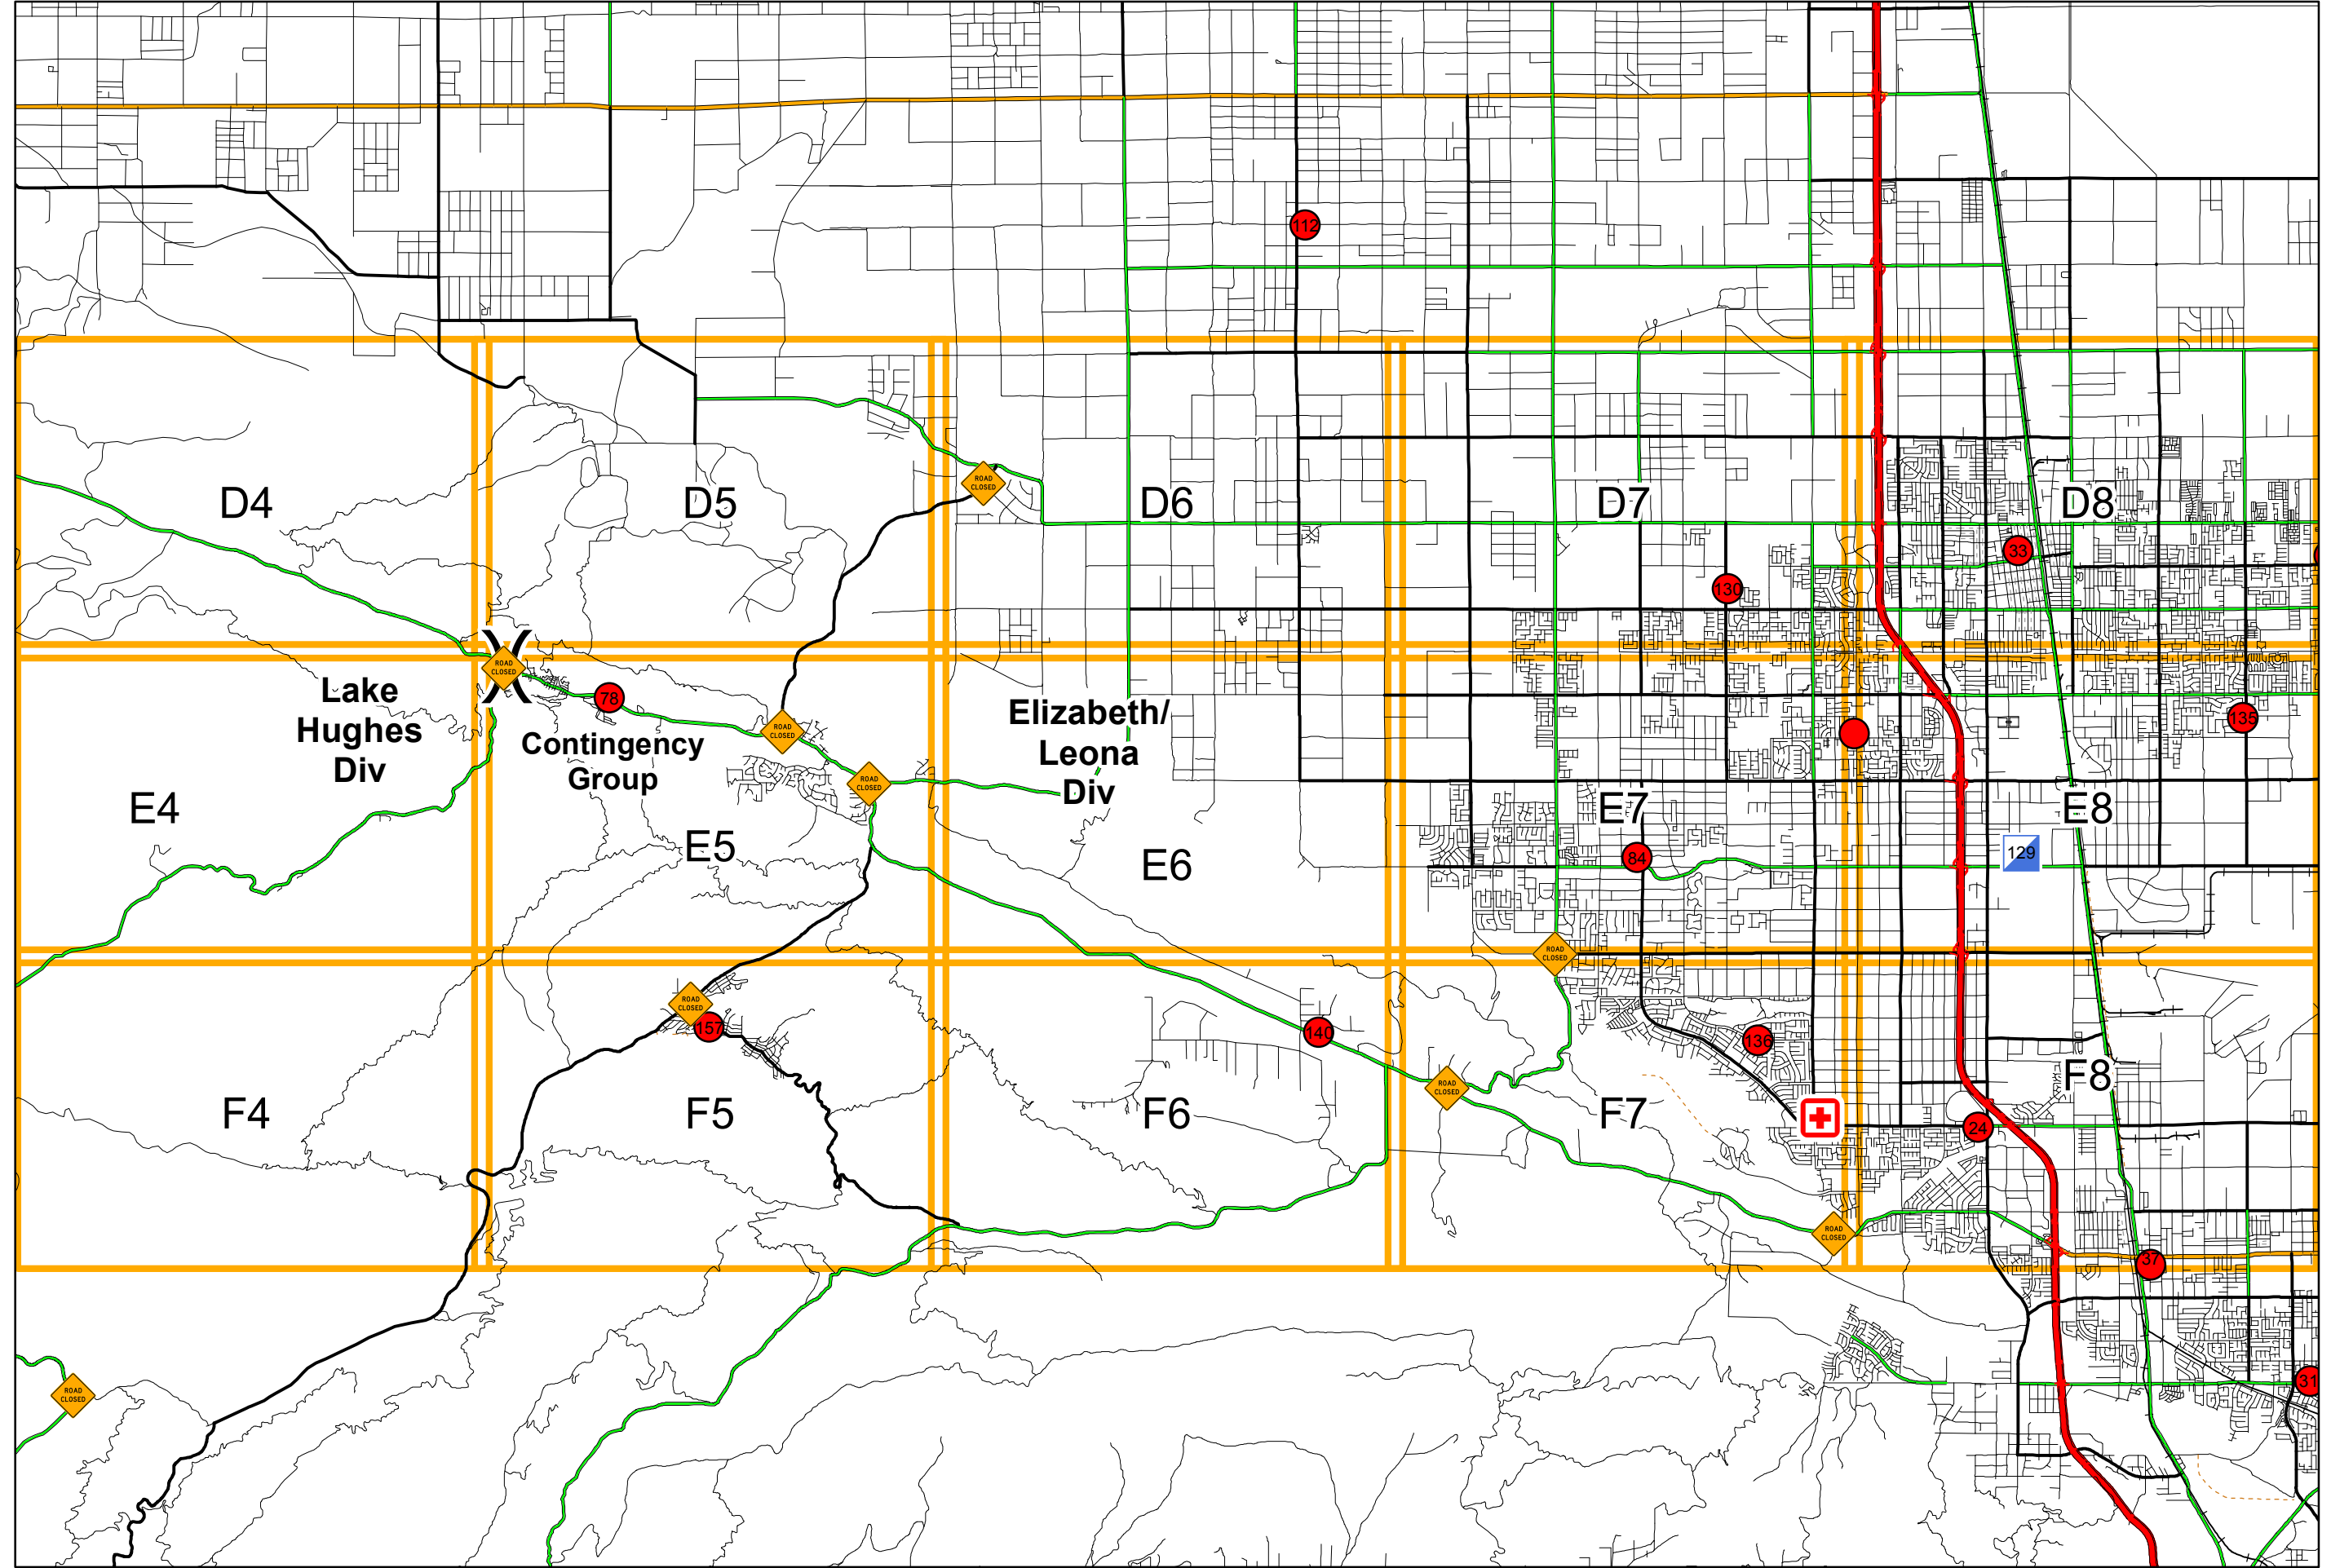

**WEST LAKE
INCIDENT
CA-LAC-15289962
10/17/2015**

-  ICP
-  Division Break
-  Fire Station
-  Road Closures
-  Red Cross Aid Station
-  Freeway
-  Highway
-  Primary Road
-  Secondary Road

NAD 83

**WEST LAKE
INCIDENT
CA-LAC-15289962
10/17/2015**

-  ICP
-  Division Break
-  Fire Station
-  Road Closure
-  Red Cross Aid Station
-  Freeway
-  Highway
-  Primary Road
-  Secondary Road

NAD 83

**WEST LAKE
INCIDENT
CA-LAC-15289962
10/17/2015**

-  ICP
-  Division Break
-  Fire Station
-  Road Closure
-  Red Cross Aid Station
-  Freeway
-  Highway
-  Primary Road
-  Secondary Road

NAD 83

**WEST LAKE
INCIDENT
CA-LAC-15289962
10/17/2015**

-  ICP
-  Division Break
-  Fire Station
-  Road Closure
-  Red Cross Aid Station
-  Freeway
-  Highway
-  Primary Road
-  Secondary Road

NAD 83

WEST LAKE INCIDENT

CA-LAC-15289962
10/17/2015

- ICP
- Division Break
- Fire Station
- Road Closure
- Red Cross Aid Station
- Freeway
- Highway
- Primary Road
- Secondary Road

NAD 83

**WEST LAKE
INCIDENT
CA-LAC-15289962
10/17/2015**