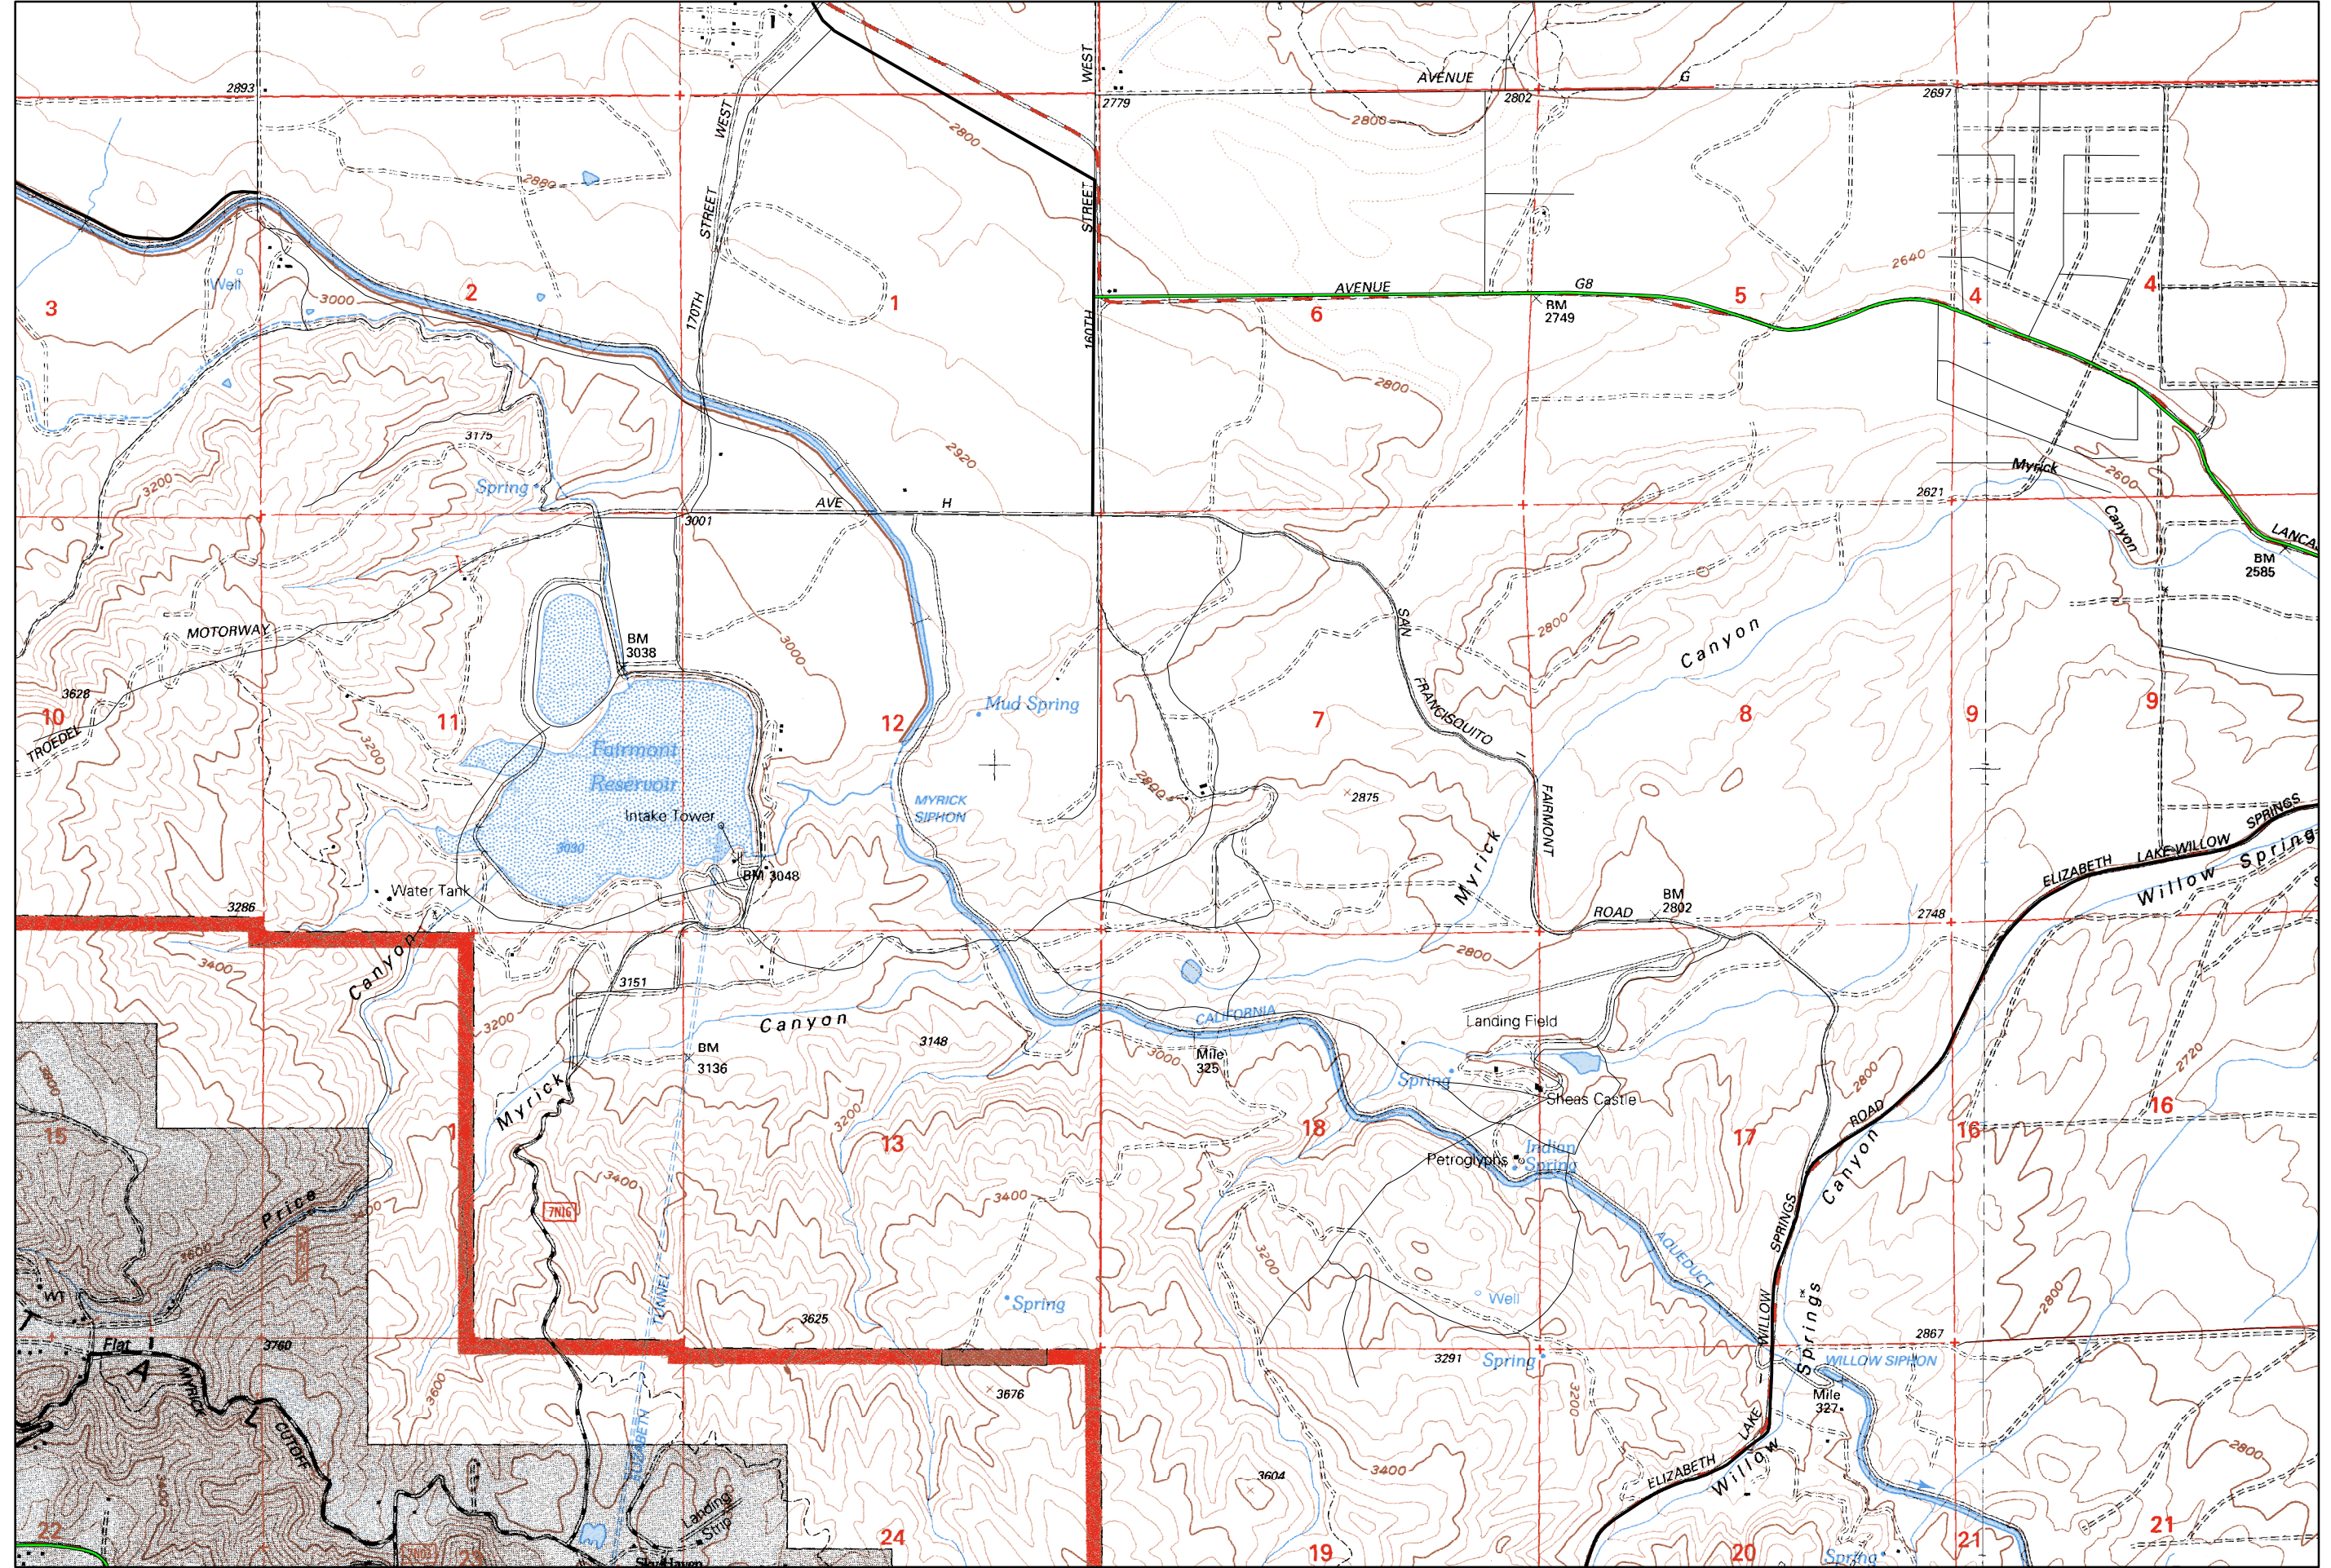

**WEST LAKE
INCIDENT
CA-LAC-15289962
10/17/2015**

-  ICP
-  Division Break
-  Fire Station
-  Road Closures
-  Red Cross Aid Station
-  Freeway
-  Highway
-  Primary Road
-  Secondary Road

NAD 83

**WEST LAKE
INCIDENT
CA-LAC-15289962
10/17/2015**

-  ICP
-  Division Break
-  Fire Station
-  Road Closure
-  Red Cross Aid Station
-  Freeway
-  Highway
-  Primary Road
-  Secondary Road

NAD 83

**WEST LAKE
INCIDENT
CA-LAC-15289962
10/17/2015**

-  ICP
-  Division Break
-  Fire Station
-  Road Closure
-  Red Cross Aid Station
-  Freeway
-  Highway
-  Primary Road
-  Secondary Road

NAD 83

**WEST LAKE
INCIDENT
CA-LAC-15289962
10/17/2015**

-  ICP
-  Division Break
-  Fire Station
-  Road Closure
-  Red Cross Aid Station
-  Freeway
-  Highway
-  Primary Road
-  Secondary Road

NAD 83

WEST LAKE INCIDENT

CA-LAC-15289962
10/17/2015

- ICP
- Division Break
- Fire Station
- Road Closure
- Red Cross Aid Station
- Freeway
- Highway
- Primary Road
- Secondary Road

NAD 83

**WEST LAKE
INCIDENT
CA-LAC-15289962
10/17/2015**