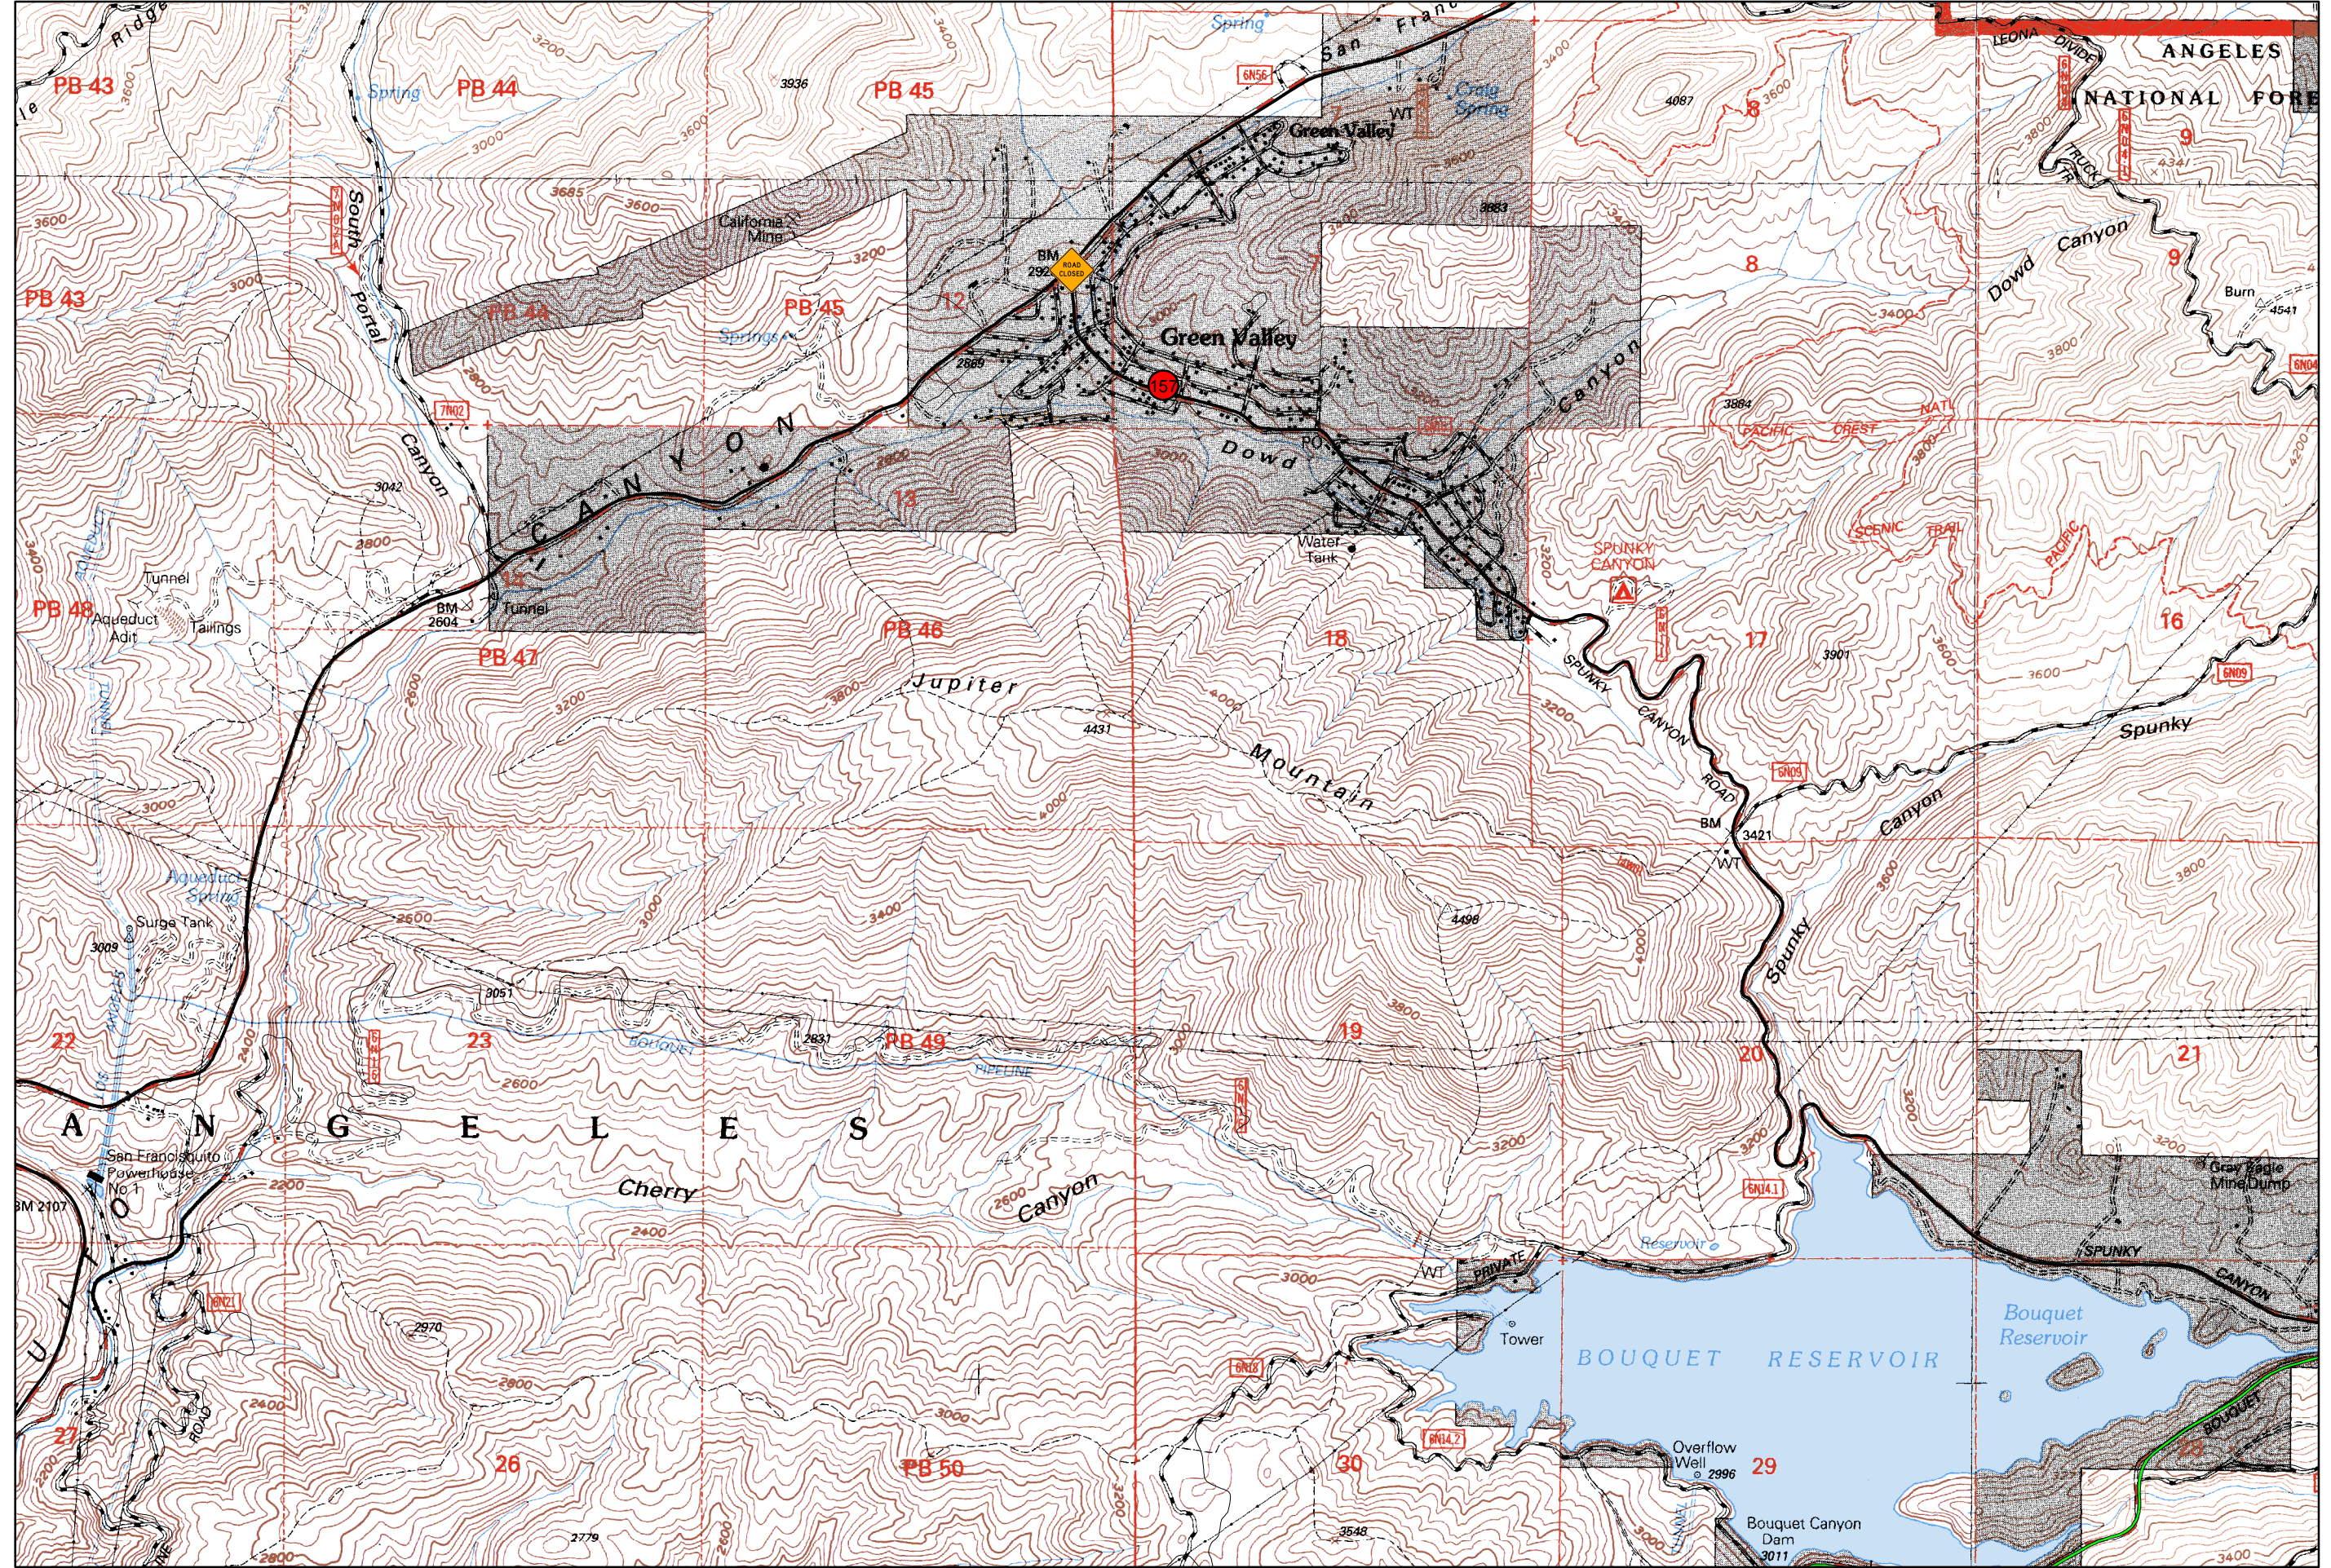

**WEST LAKE
INCIDENT
CA-LAC-15289962
10/17/2015**

- ICP
- Division Break
- Fire Station
- Road Closure
- Red Cross Aid Station
- Freeway
- Highway
- Primary Road
- Secondary Road

NAD 83