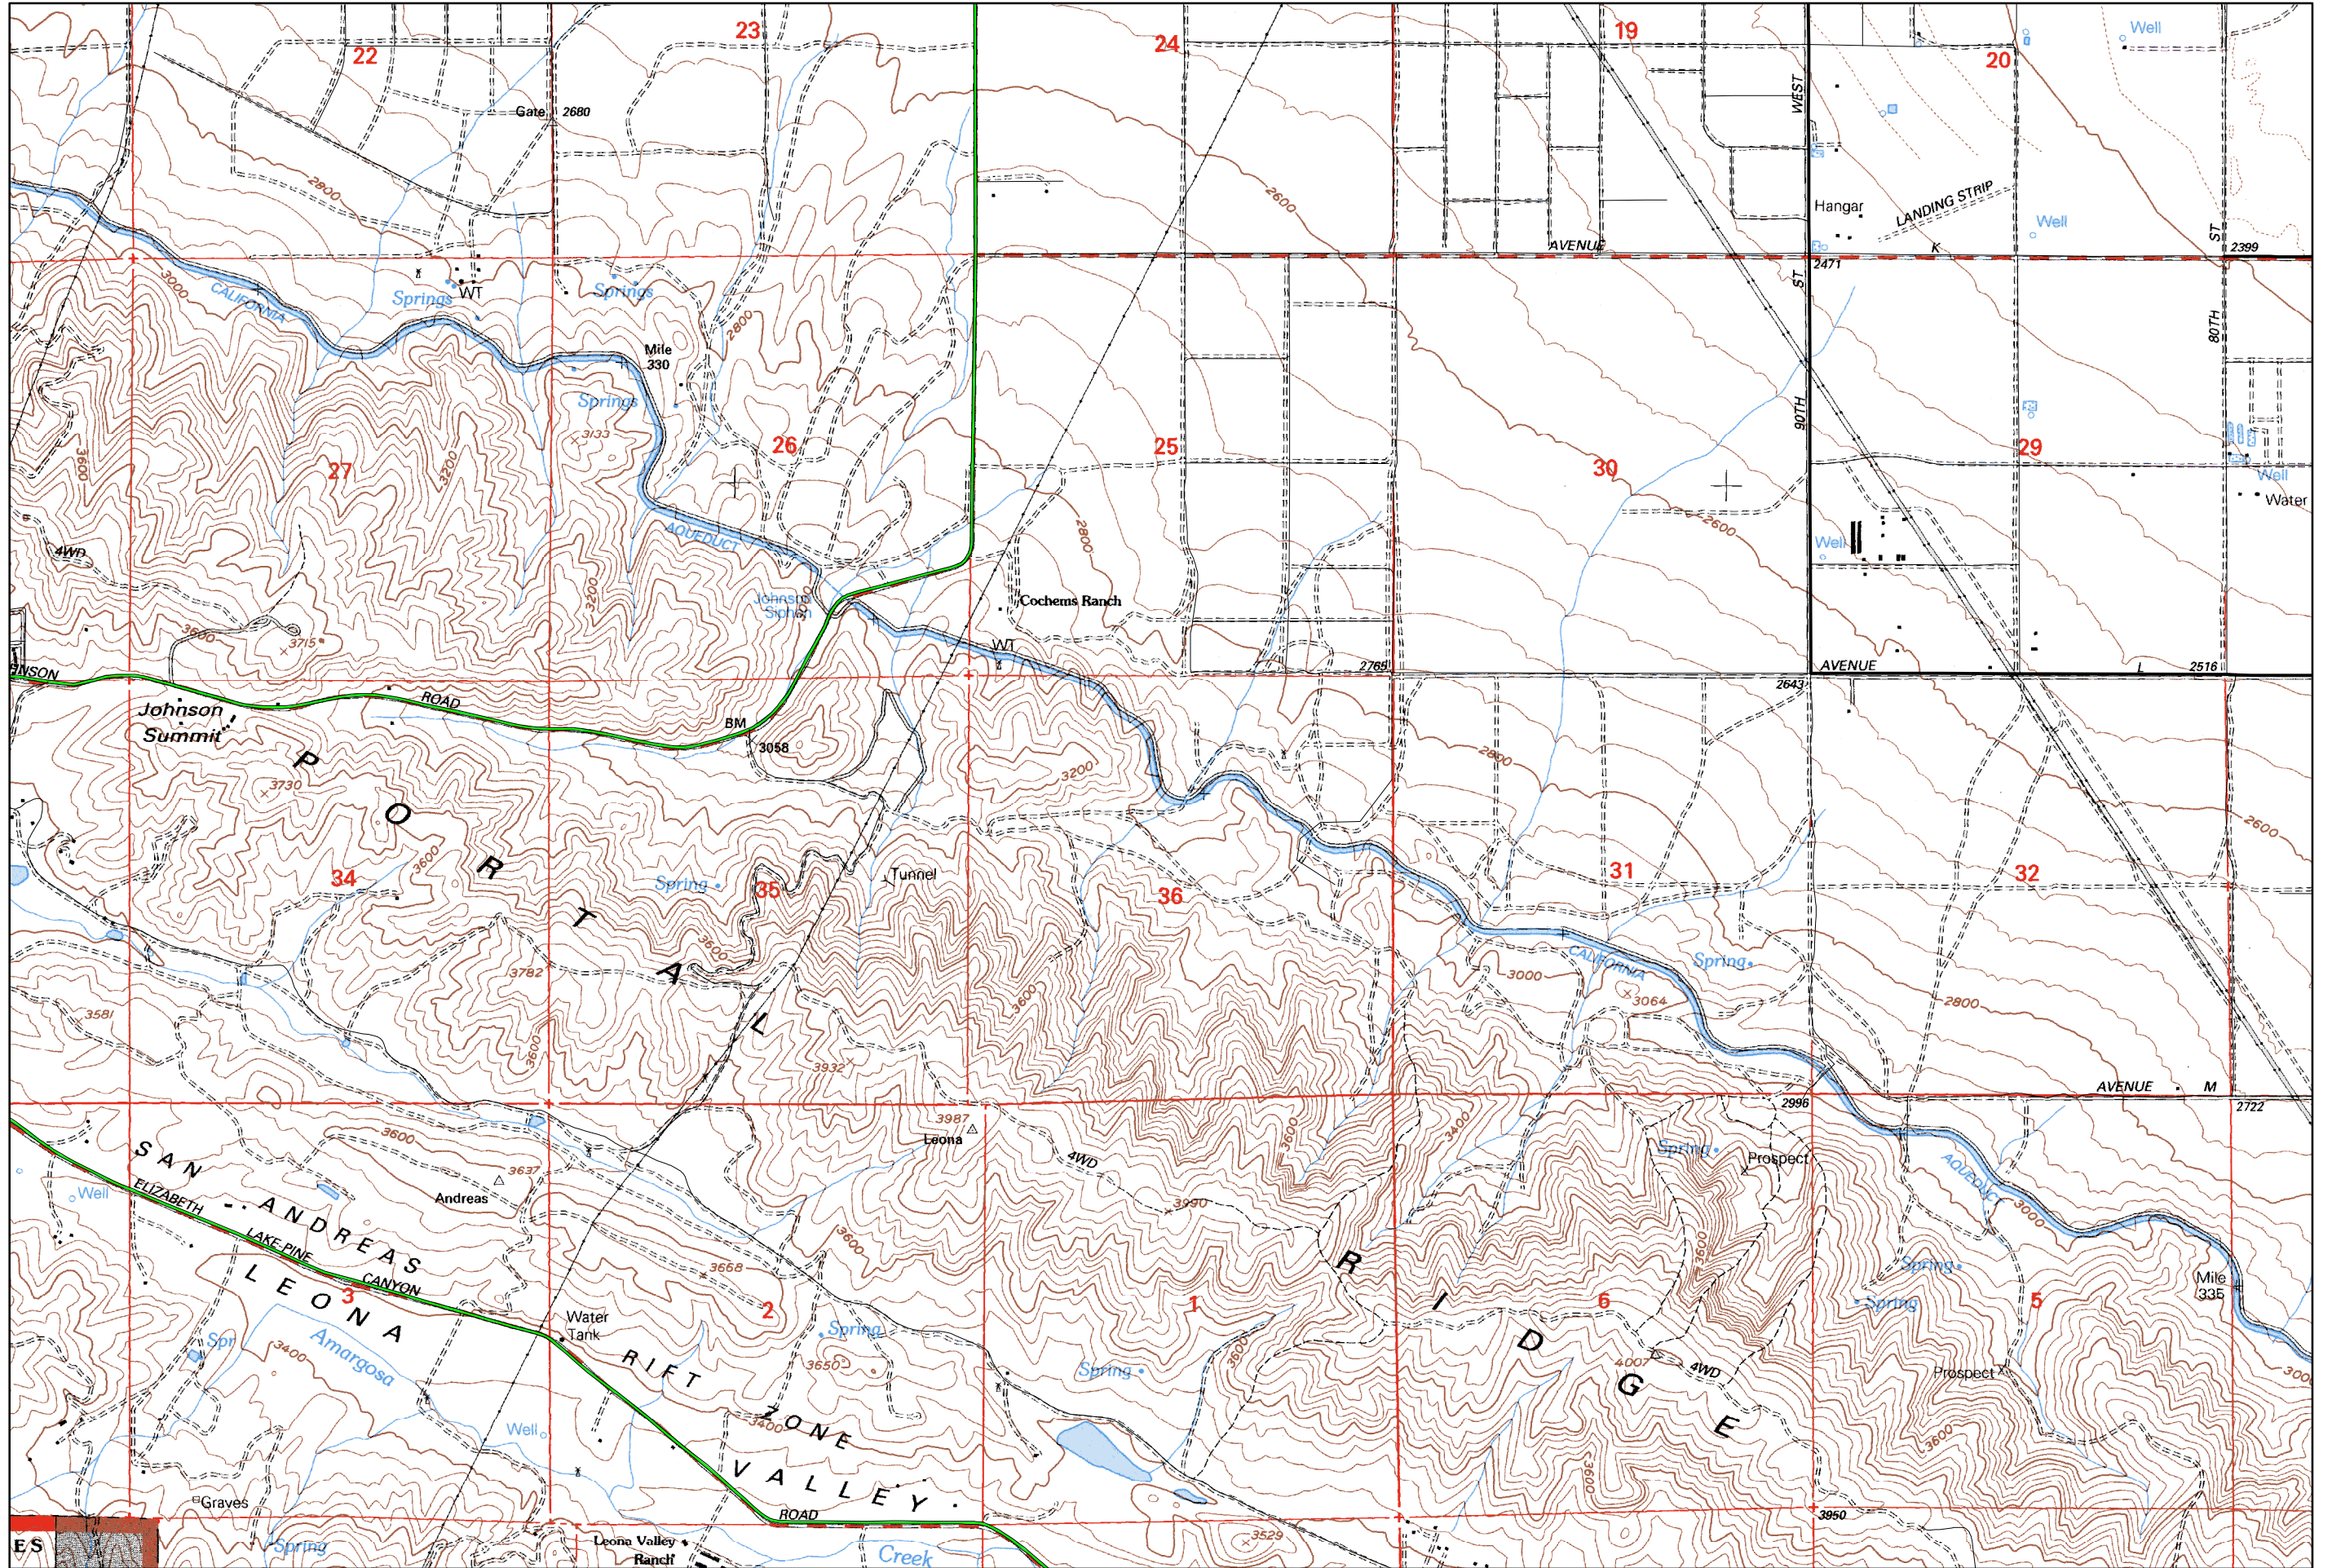

**WEST LAKE
INCIDENT
CA-LAC-15289962
10/17/2015**

- ICP
- Division Break
- Fire Station
- Road Closure
- Red Cross Aid Station
- Freeway
- Highway
- Primary Road
- Secondary Road

NAD 83