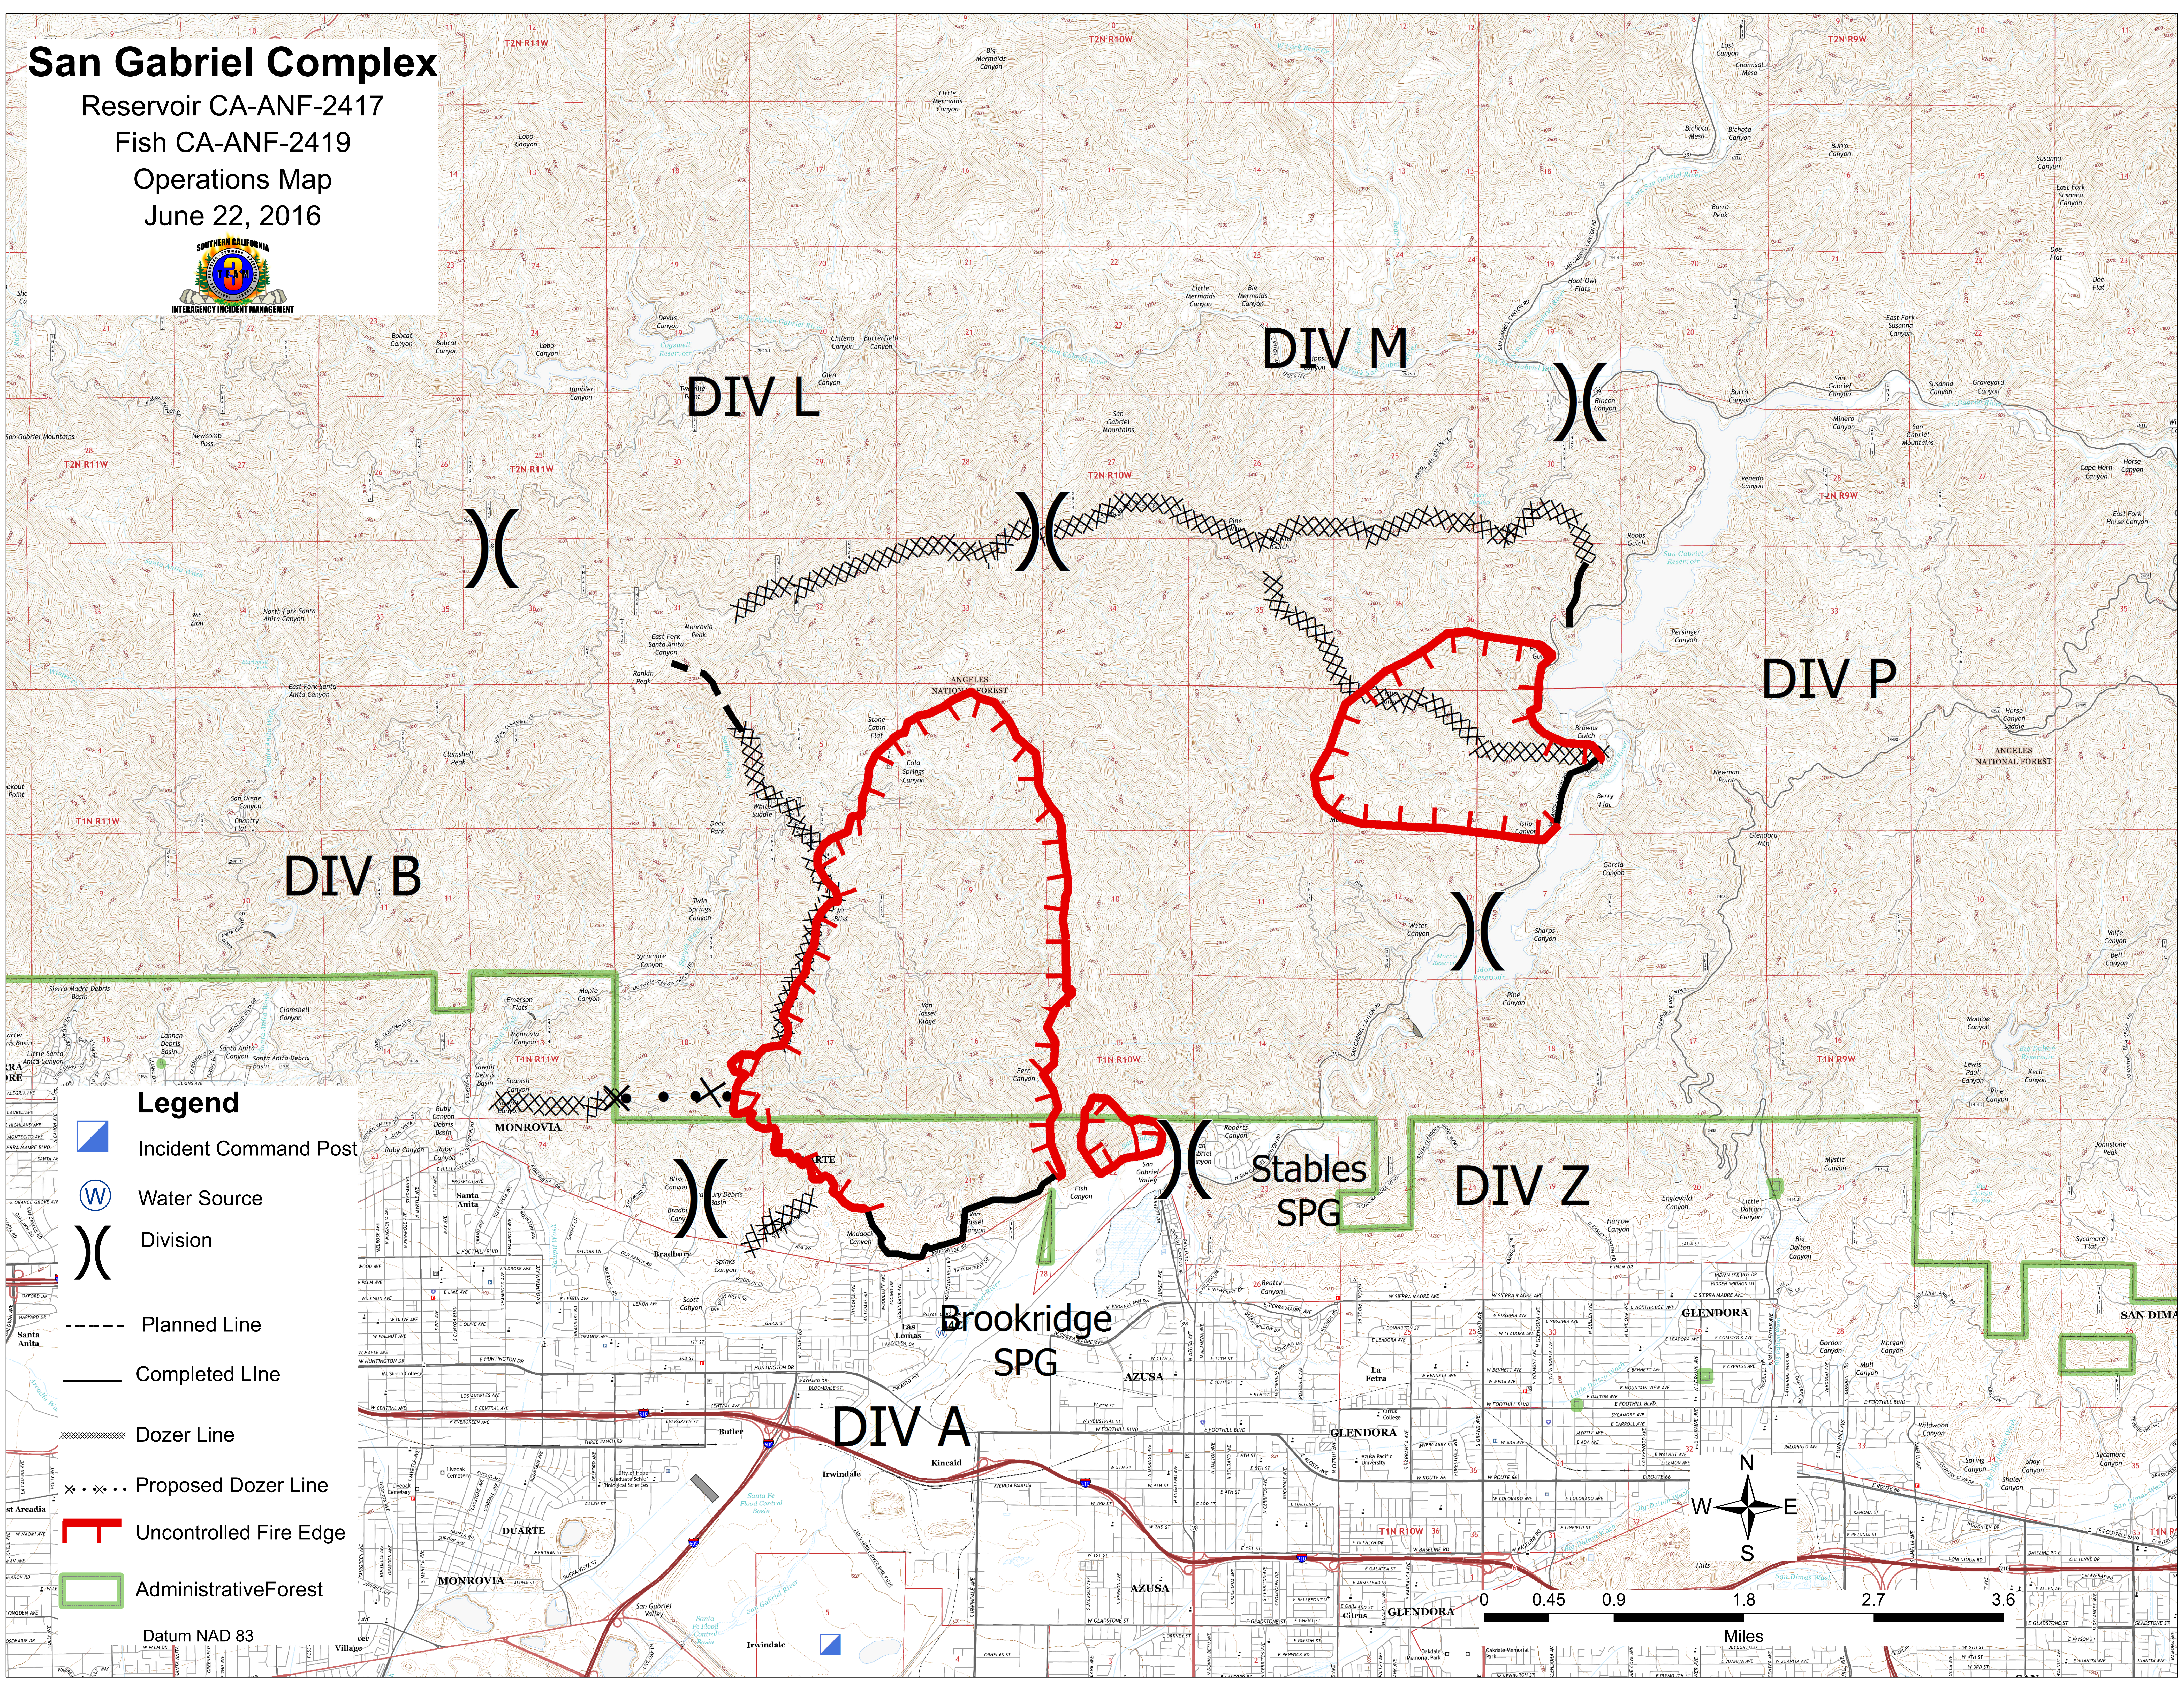

San Gabriel Complex

Reservoir CA-ANF-2417

Fish CA-ANF-2419

Operations Map

June 22, 2016

DIV B

DIV L

DIV M

DIV P

DIV Z

DIV A

Stables
SPG

Brookridge
SPG

- Incident Command Post
- Water Source
- Division
- Planned Line
- Completed Line
- Dozer Line
- Proposed Dozer Line
- Uncontrolled Fire Edge
- Administrative Forest