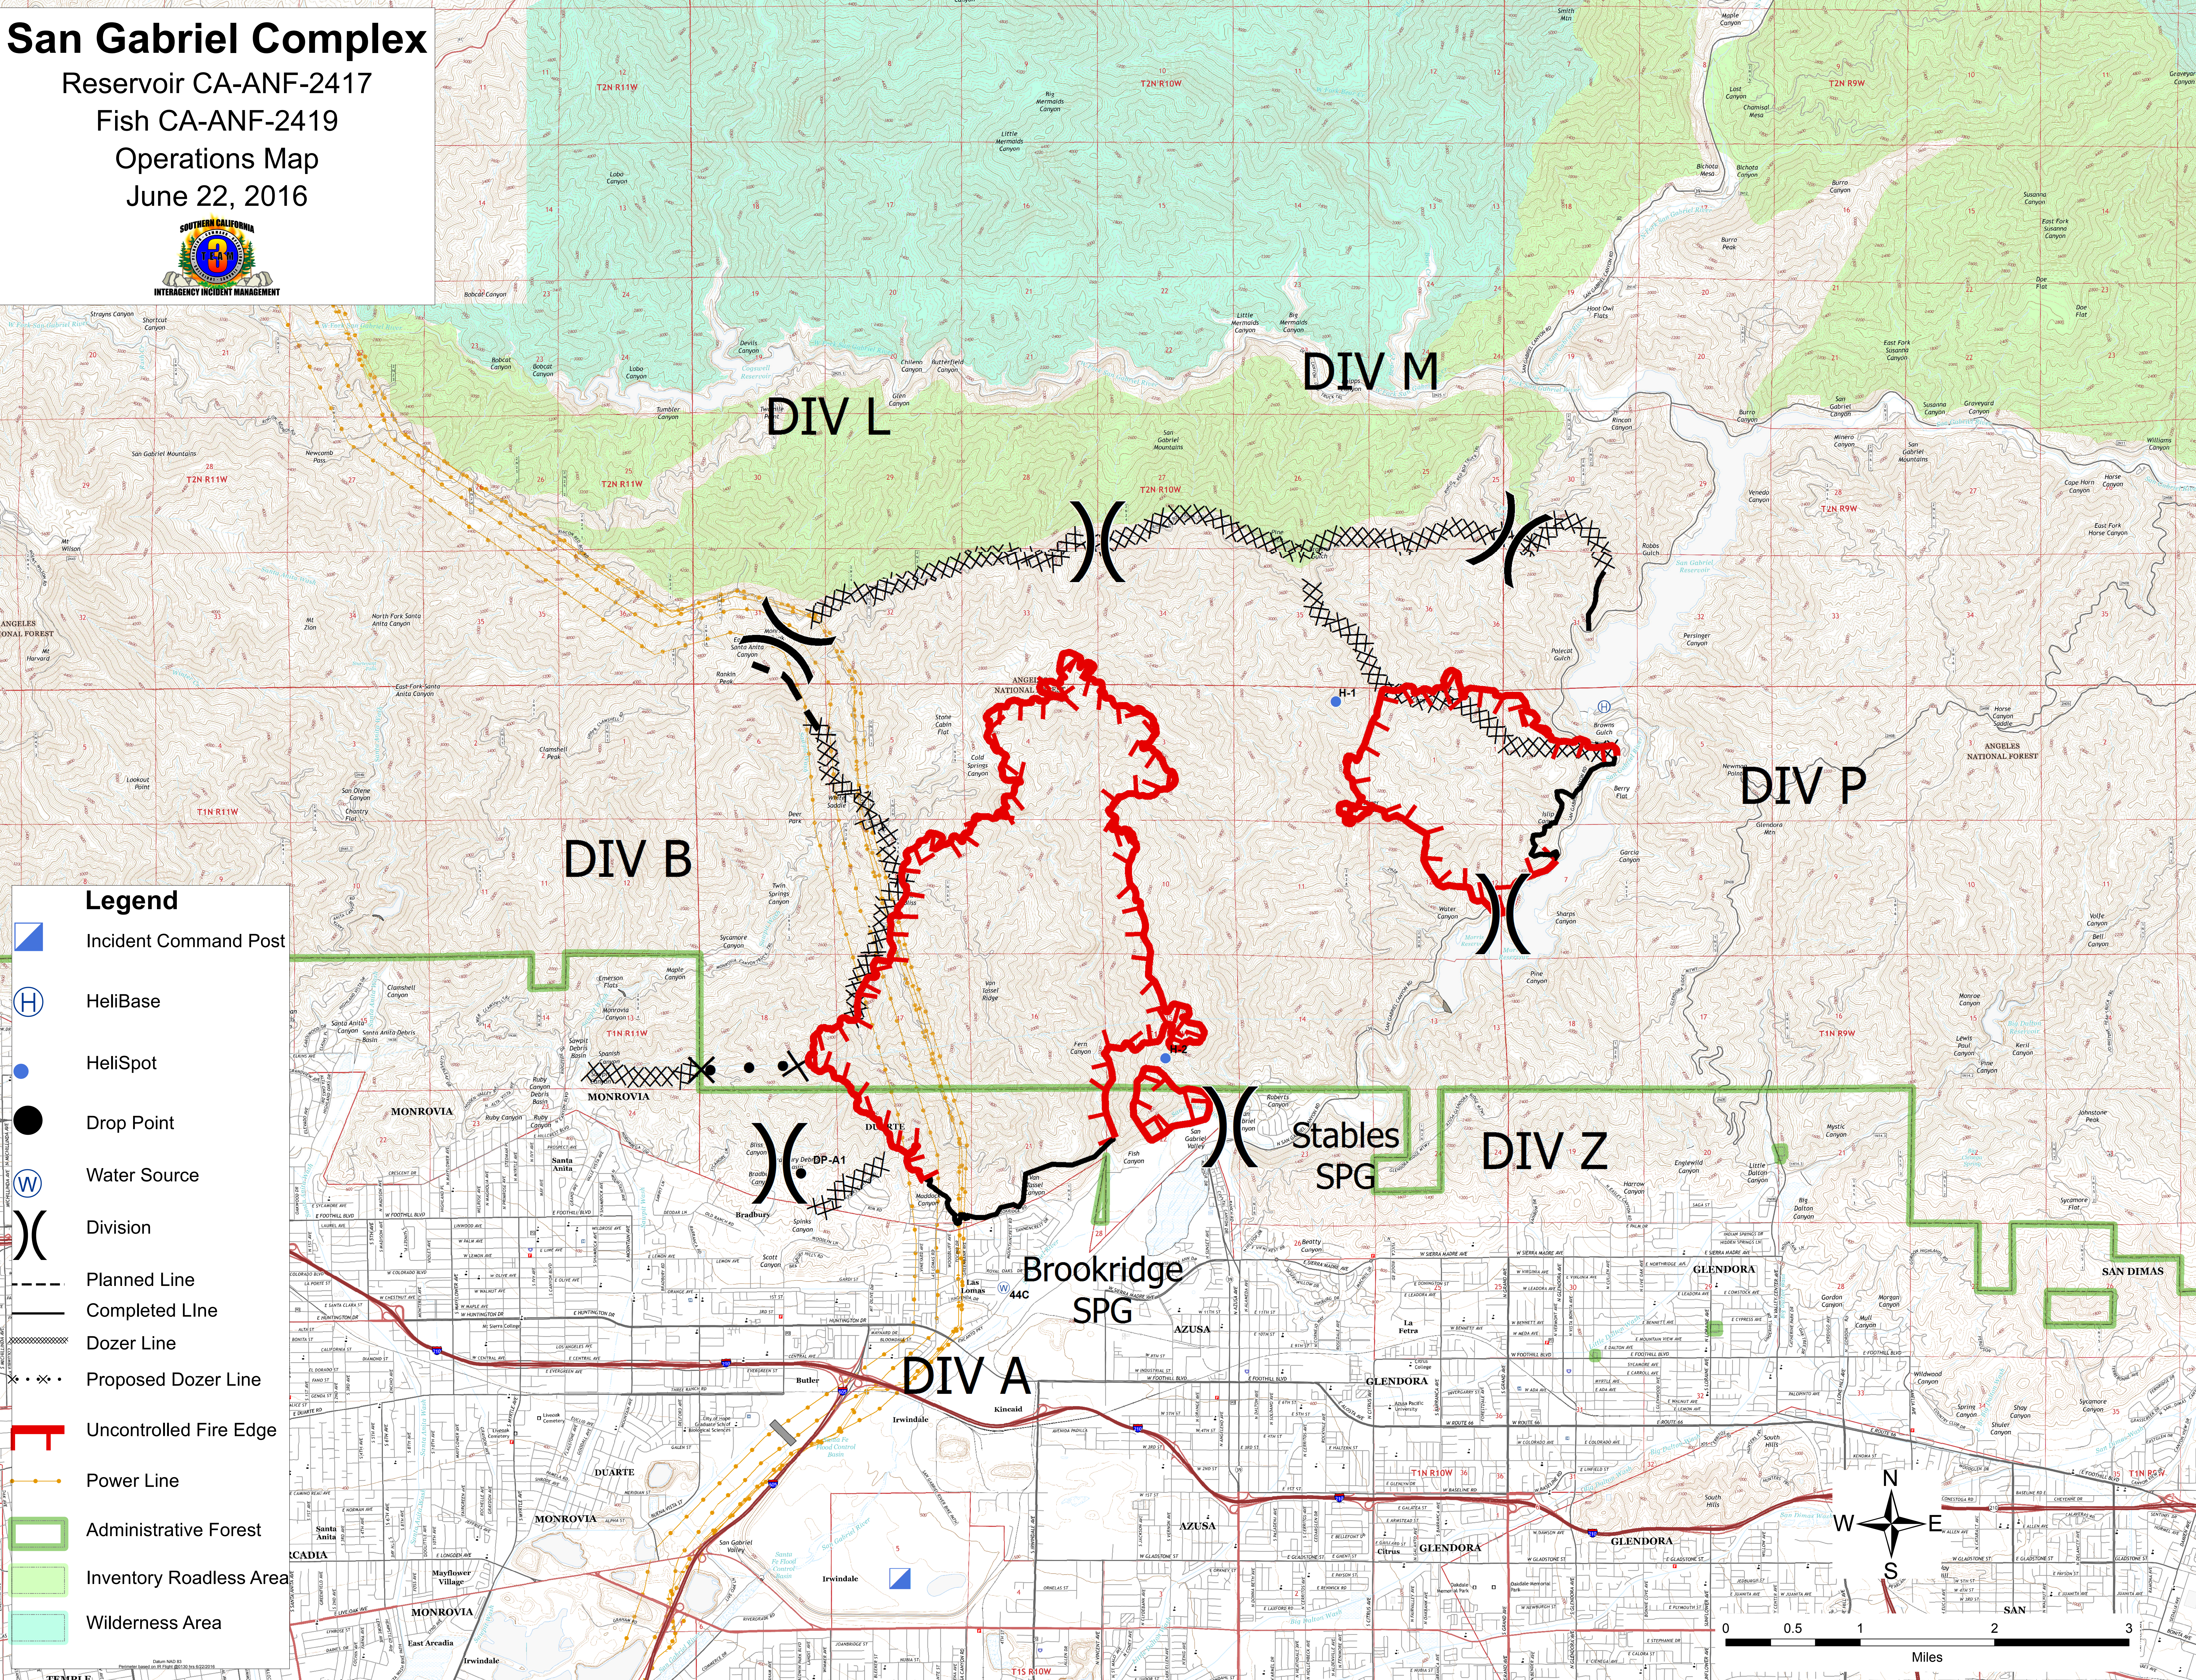

San Gabriel Complex

Reservoir CA-ANF-2417

Fish CA-ANF-2419

Operations Map

June 22, 2016

Legend

- Incident Command Post
- HeliBase
- HeliSpot
- Drop Point
- Water Source
- Division
- Planned Line
- Completed Line
- Dozer Line
- Proposed Dozer Line
- Uncontrolled Fire Edge
- Power Line
- Administrative Forest
- Inventory Roadless Area
- Wilderness Area

TEMPLE CITY