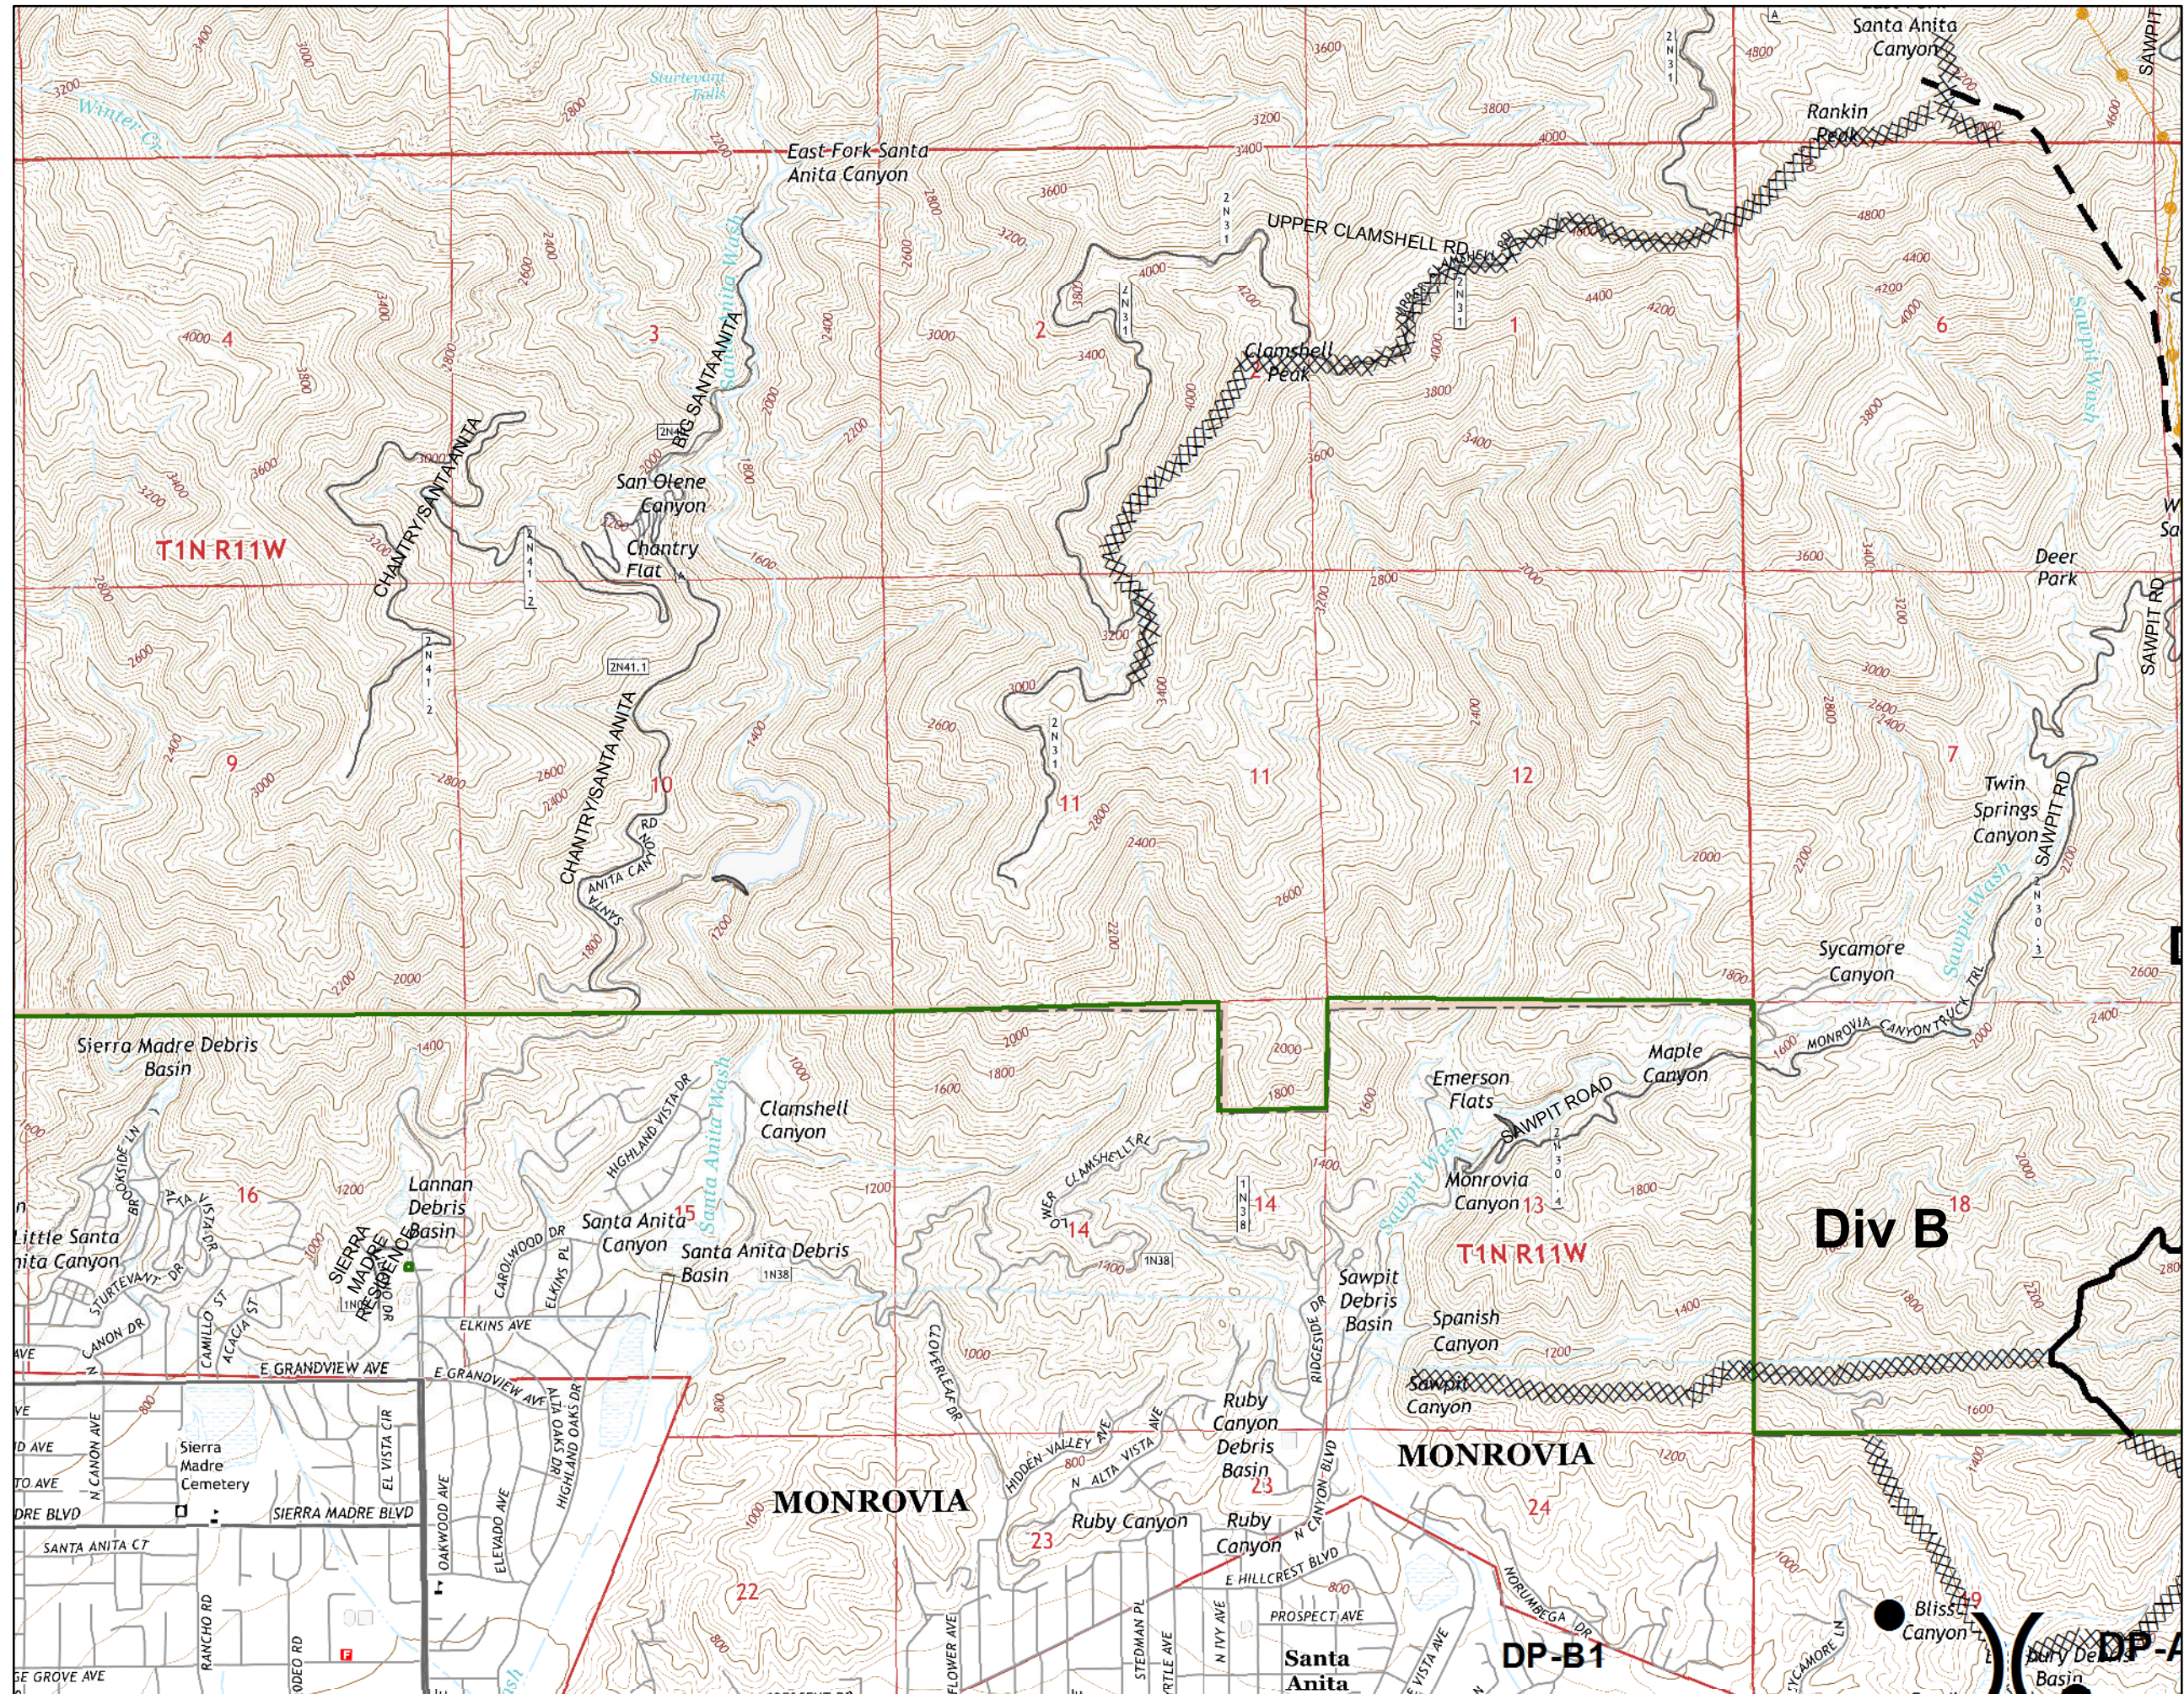

- Drop Point
- Mobile Weather Unit
- Uncontrolled Fire Edge
- Completed Dozer Line
- Administrative Forest
- Road
- Trail
- PowerLine_Single
- Wilderness Area ANF
- Inventory Roadless Area

Miles

0.3 0 0.3 0.6

NAD 83
Perimeter Based On IR Fillgh @ 0130 on 6/24/16

**Incident Action Plan
San Gabriel Complex
Reservoir CA-ANF-2417
Fish CA-ANF-2419**

June 25, 2016

Page 3 of 9

Legend

- Drop Point
- XXXXXX Completed Dozer Line
- Completed Line
- Administrative Forest
- Road
- - - Trail
- PowerLine_Single
- Wilderness Area ANF
- Inventory Roadless Area

NAD 83
Perimeter Based On IR Filligh @ 0130 on 6/24/16

**Incident Action Plan
San Gabriel Complex
Reservoir CA-ANF-2417
Fish CA-ANF-2419**

June 25, 2016

Page 4 of 9

Legend

-  Division
-  Drop Point
-  Completed Dozer Line
-  Completed Line
-  Planned Fire Line
-  Administrative Forest
-  Road
-  Trail
-  PowerLine_Single
-  Wilderness Area ANF
-  Inventory Roadless Area

N
W E
S

Miles
0.3 0 0.3 0.6

NAD 83
Perimeter Based On IR Fillgh @ 0130 on 6/24/16

Incident Action Plan
San Gabriel Complex
Reservoir CA-ANF-2417
Fish CA-ANF-2419

June 25, 2016

Page 5 of 9

Legend

-  Division
-  Drop Point
-  Helispot
-  Uncontrolled Fire Edge
-  Completed Dozer Line
-  Completed Line
-  Hand Line
-  Planned Fire Line
-  Administrative Forest
-  Road
-  Trail
-  PowerLine_Single
-  Wilderness Area ANF
-  Inventory Roadless Area