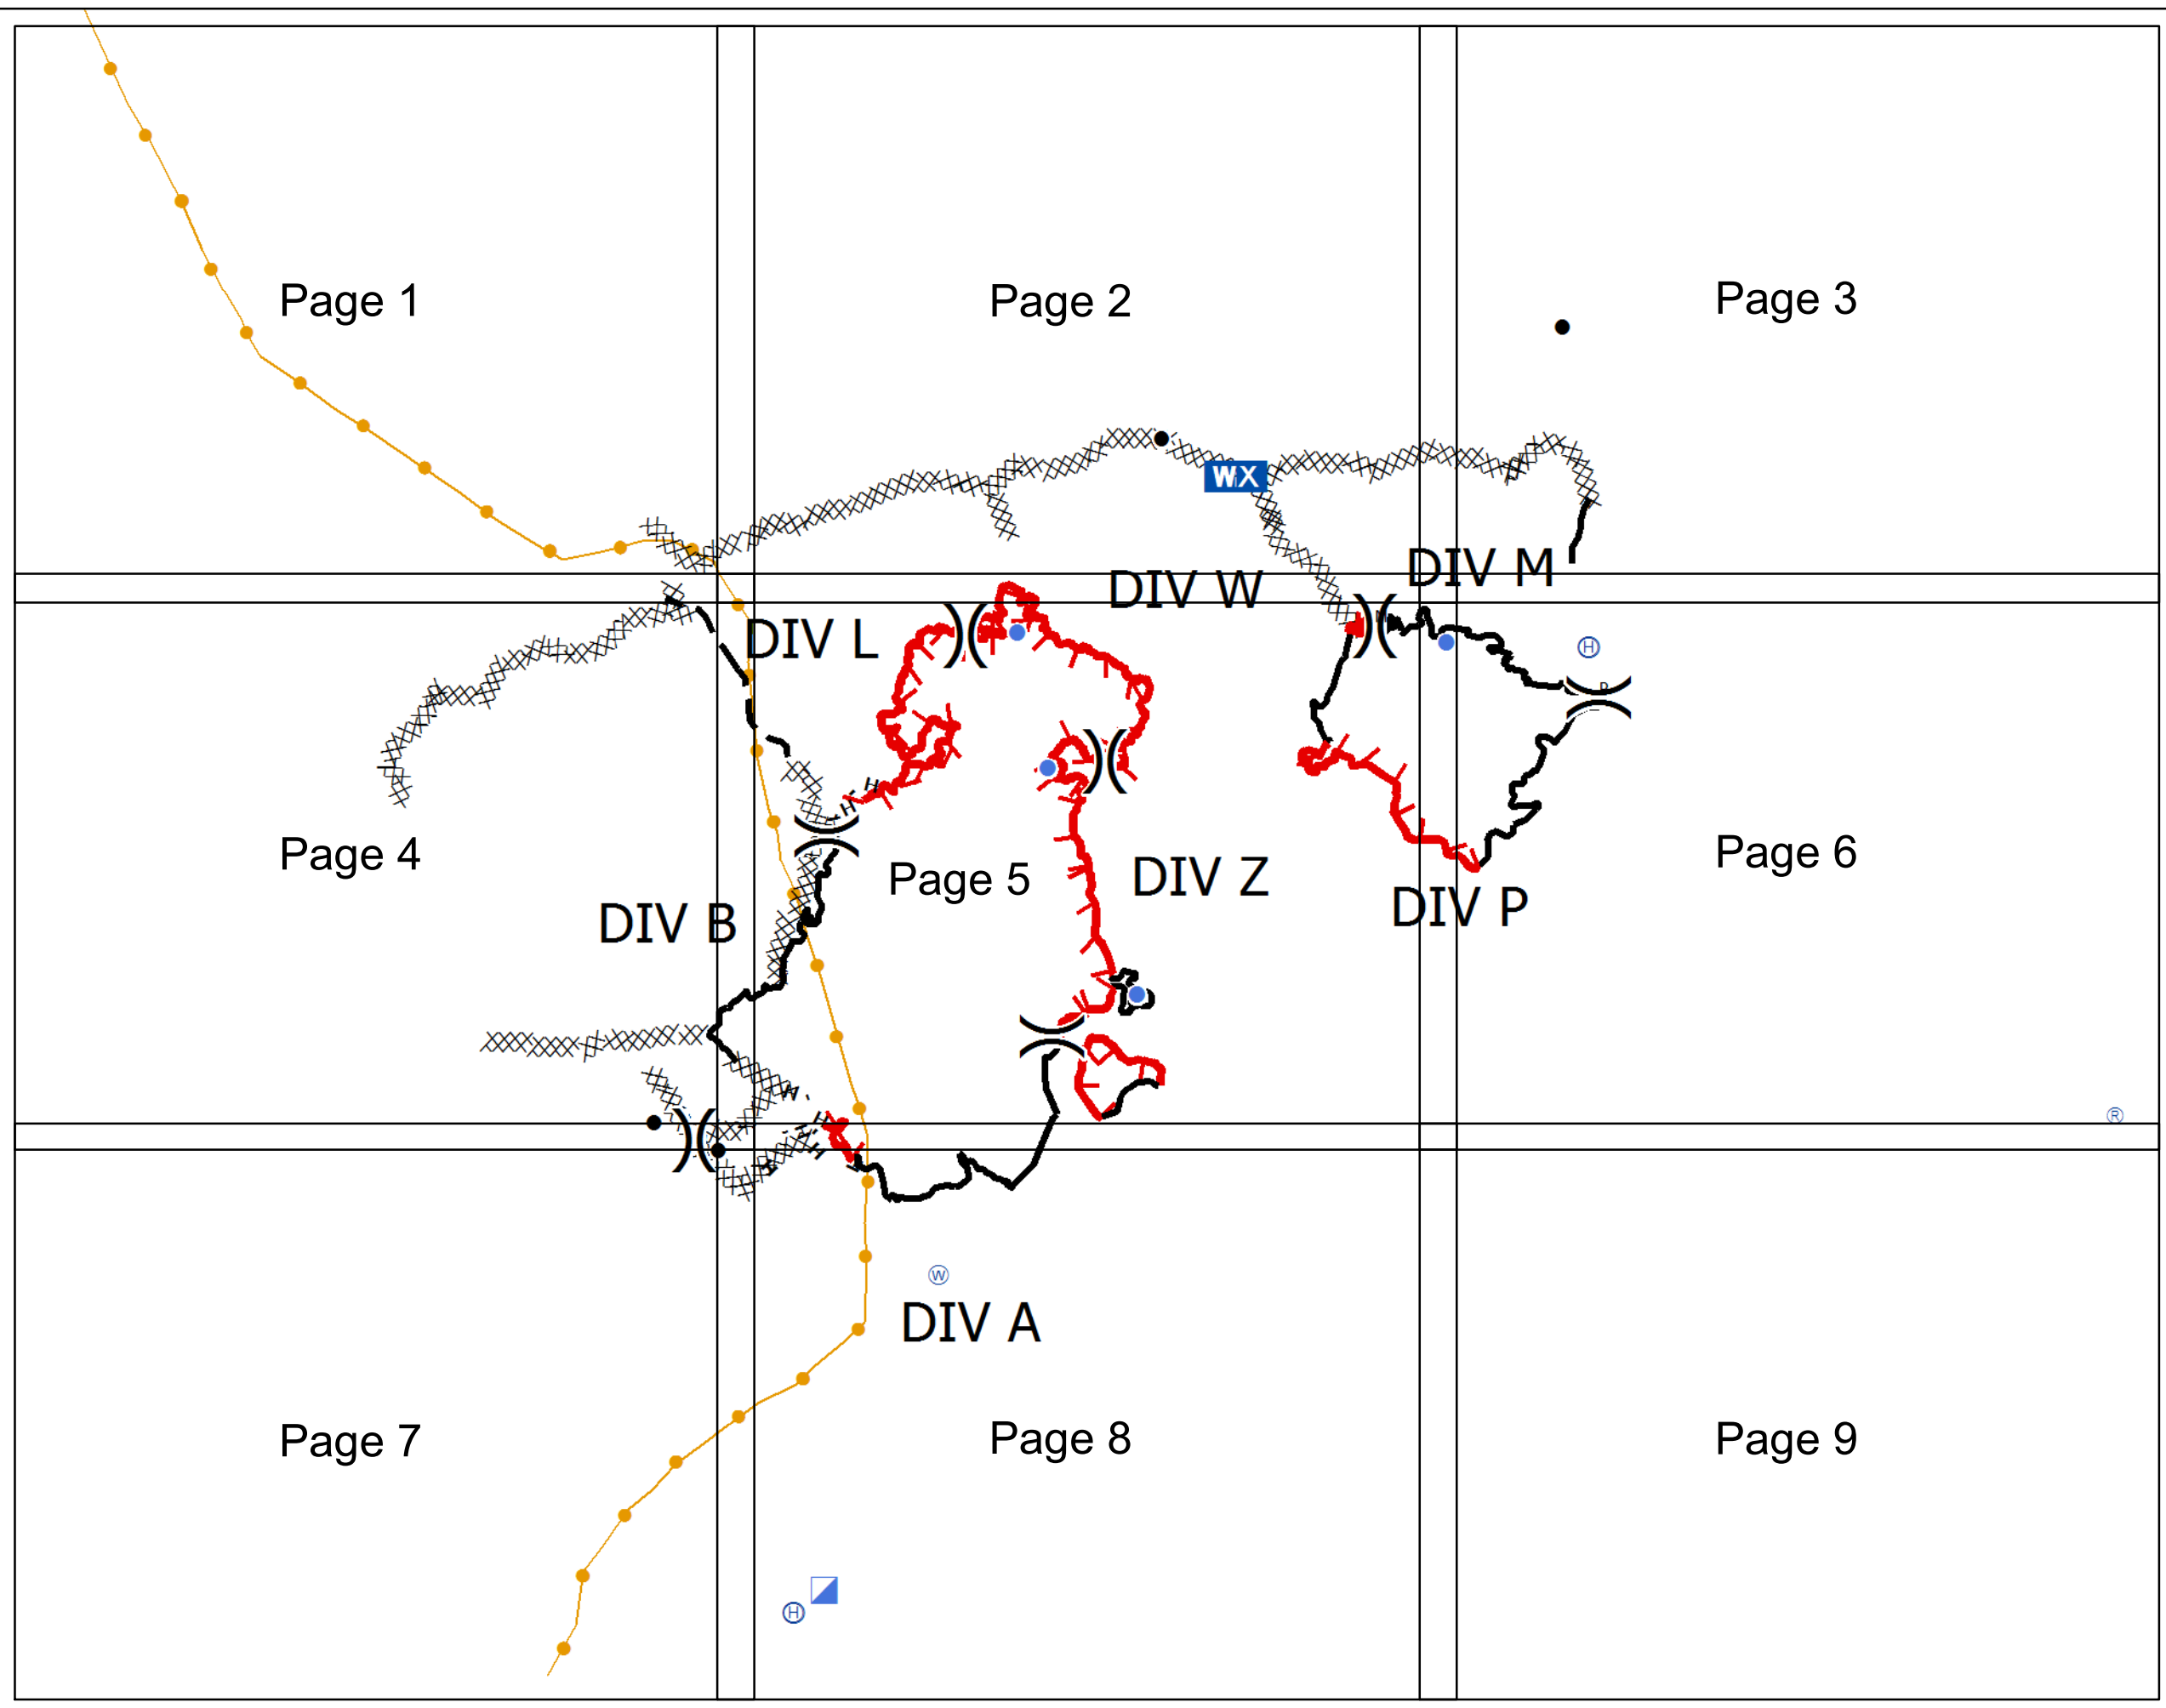

Incident Action Plan
San Gabriel Complex
 Reservoir CA-ANF-2417
 Fish CA-ANF-2419
 June 25, 2016

Legend

- Division
- Drop Point
- Helibase
- Helispot
- Incident Command Post
- Mobile Weather Unit
- Repeater
- Water Source
- Uncontrolled Fire Edge
- Completed Dozer Line
- Completed Line
- Hand Line
- Planned Fire Line
- Power Line

Incident Action Plan
San Gabriel Complex
Reservoir CA-ANF-2417
Fish CA-ANF-2419

June 25, 2016

Page 1 of 9

Legend

- XXXXXX Completed Dozer Line
- — — Planned Fire Line
- ▭ Administrative Forest
- Road
- - - Trail
- — PowerLine_Single
- ▭ Wilderness Area ANF
- ▭ Inventory Roadless Area

- Drop Point
- Mobile Weather Unit
- Uncontrolled Fire Edge
- Completed Dozer Line
- Administrative Forest
- Road
- Trail
- PowerLine_Single
- Wilderness Area ANF
- Inventory Roadless Area

Miles

0.3 0 0.3 0.6

NAD 83
Perimeter Based On IR Fillgh @ 0130 on 6/24/16

**Incident Action Plan
San Gabriel Complex
Reservoir CA-ANF-2417
Fish CA-ANF-2419**

June 25, 2016

Page 3 of 9

Legend

- Drop Point
- XXXXXX Completed Dozer Line
- Completed Line
- Administrative Forest
- Road
- - - Trail
- PowerLine_Single
- Wilderness Area ANF
- Inventory Roadless Area