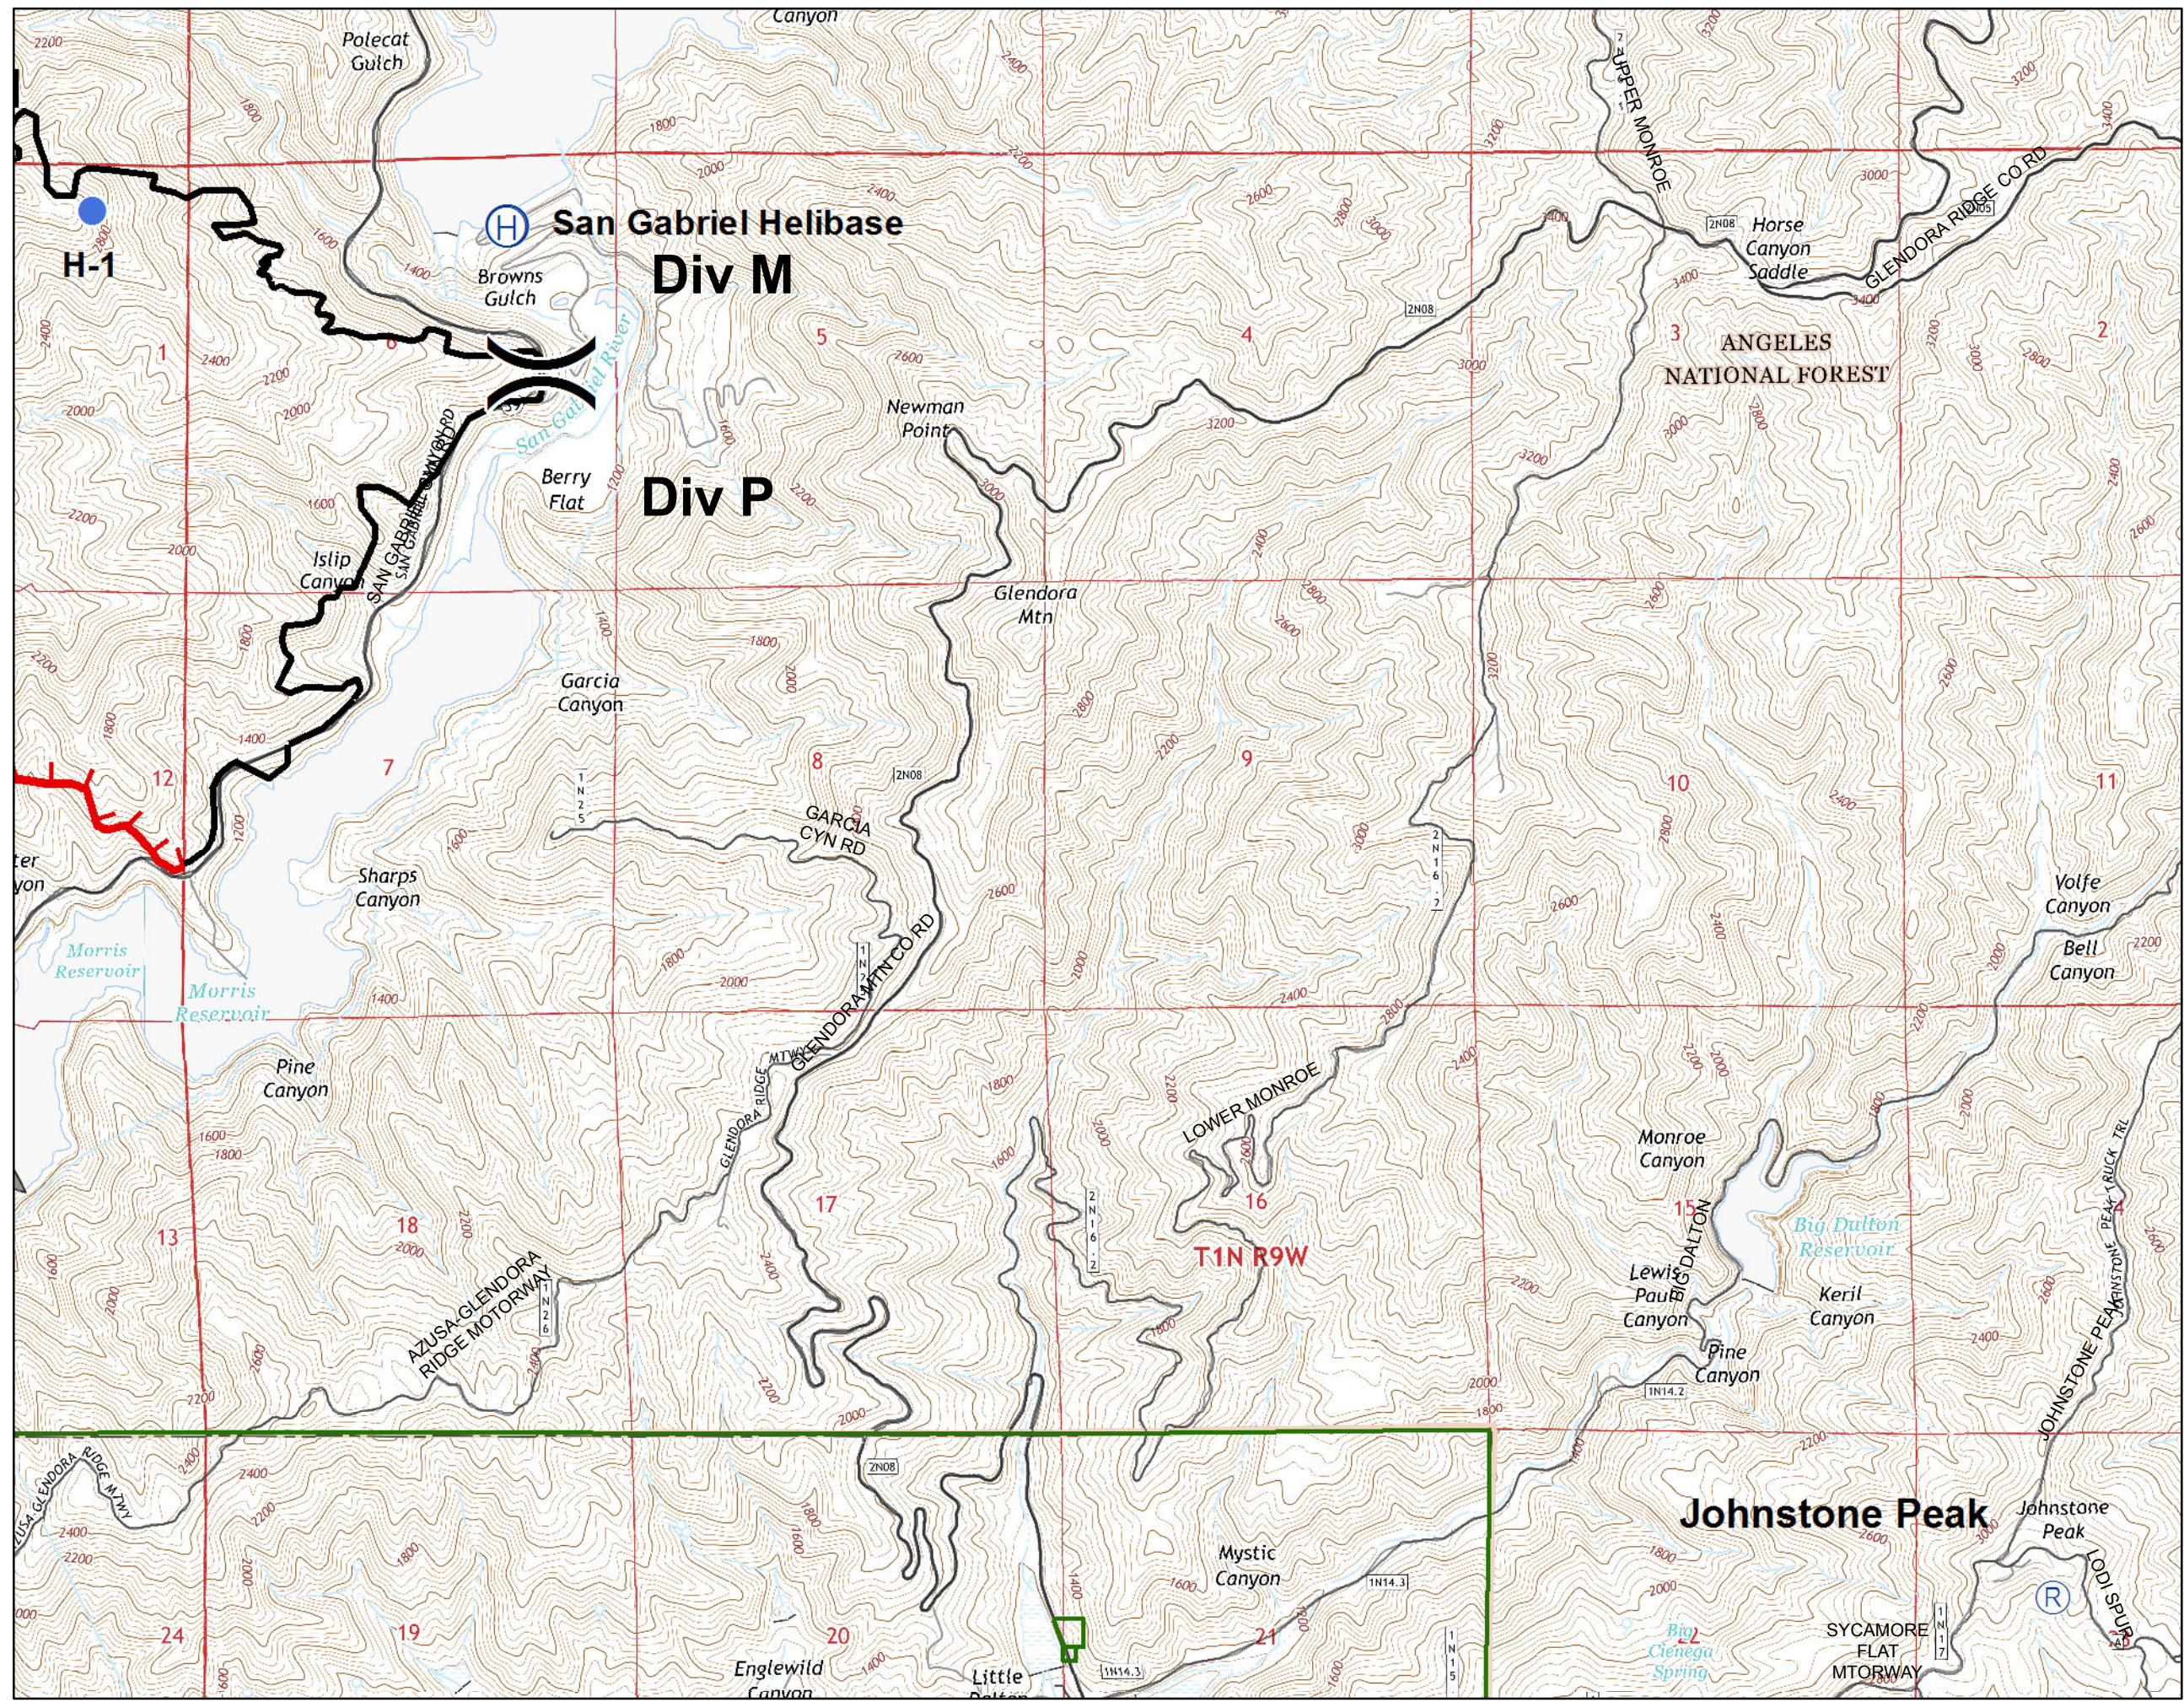

Miles

Incident Action Plan
San Gabriel Complex
Reservoir CA-ANF-2417
Fish CA-ANF-2419

June 25, 2016

Page 6 of 9

Legend

-  Division
-  Helibase
-  Helispot
-  Repeater
-  Uncontrolled Fire Edge
-  Completed Line
-  Administrative Forest
-  Road
-  PowerLine_Single
-  Wilderness Area ANF
-  Inventory Roadless Area

NAD 83
 Perimeter Based On IR Fillgh @ 0130 on 6/24/16

**Incident Action Plan
San Gabriel Complex
Reservoir CA-ANF-2417
Fish CA-ANF-2419**

June 25, 2016

Page 7 of 9

Legend

-  Division
-  Drop Point
-  Completed Dozer Line
-  Administrative Forest
-  Road
-  PowerLine_Single
-  Wilderness Area ANF
-  Inventory Roadless Area