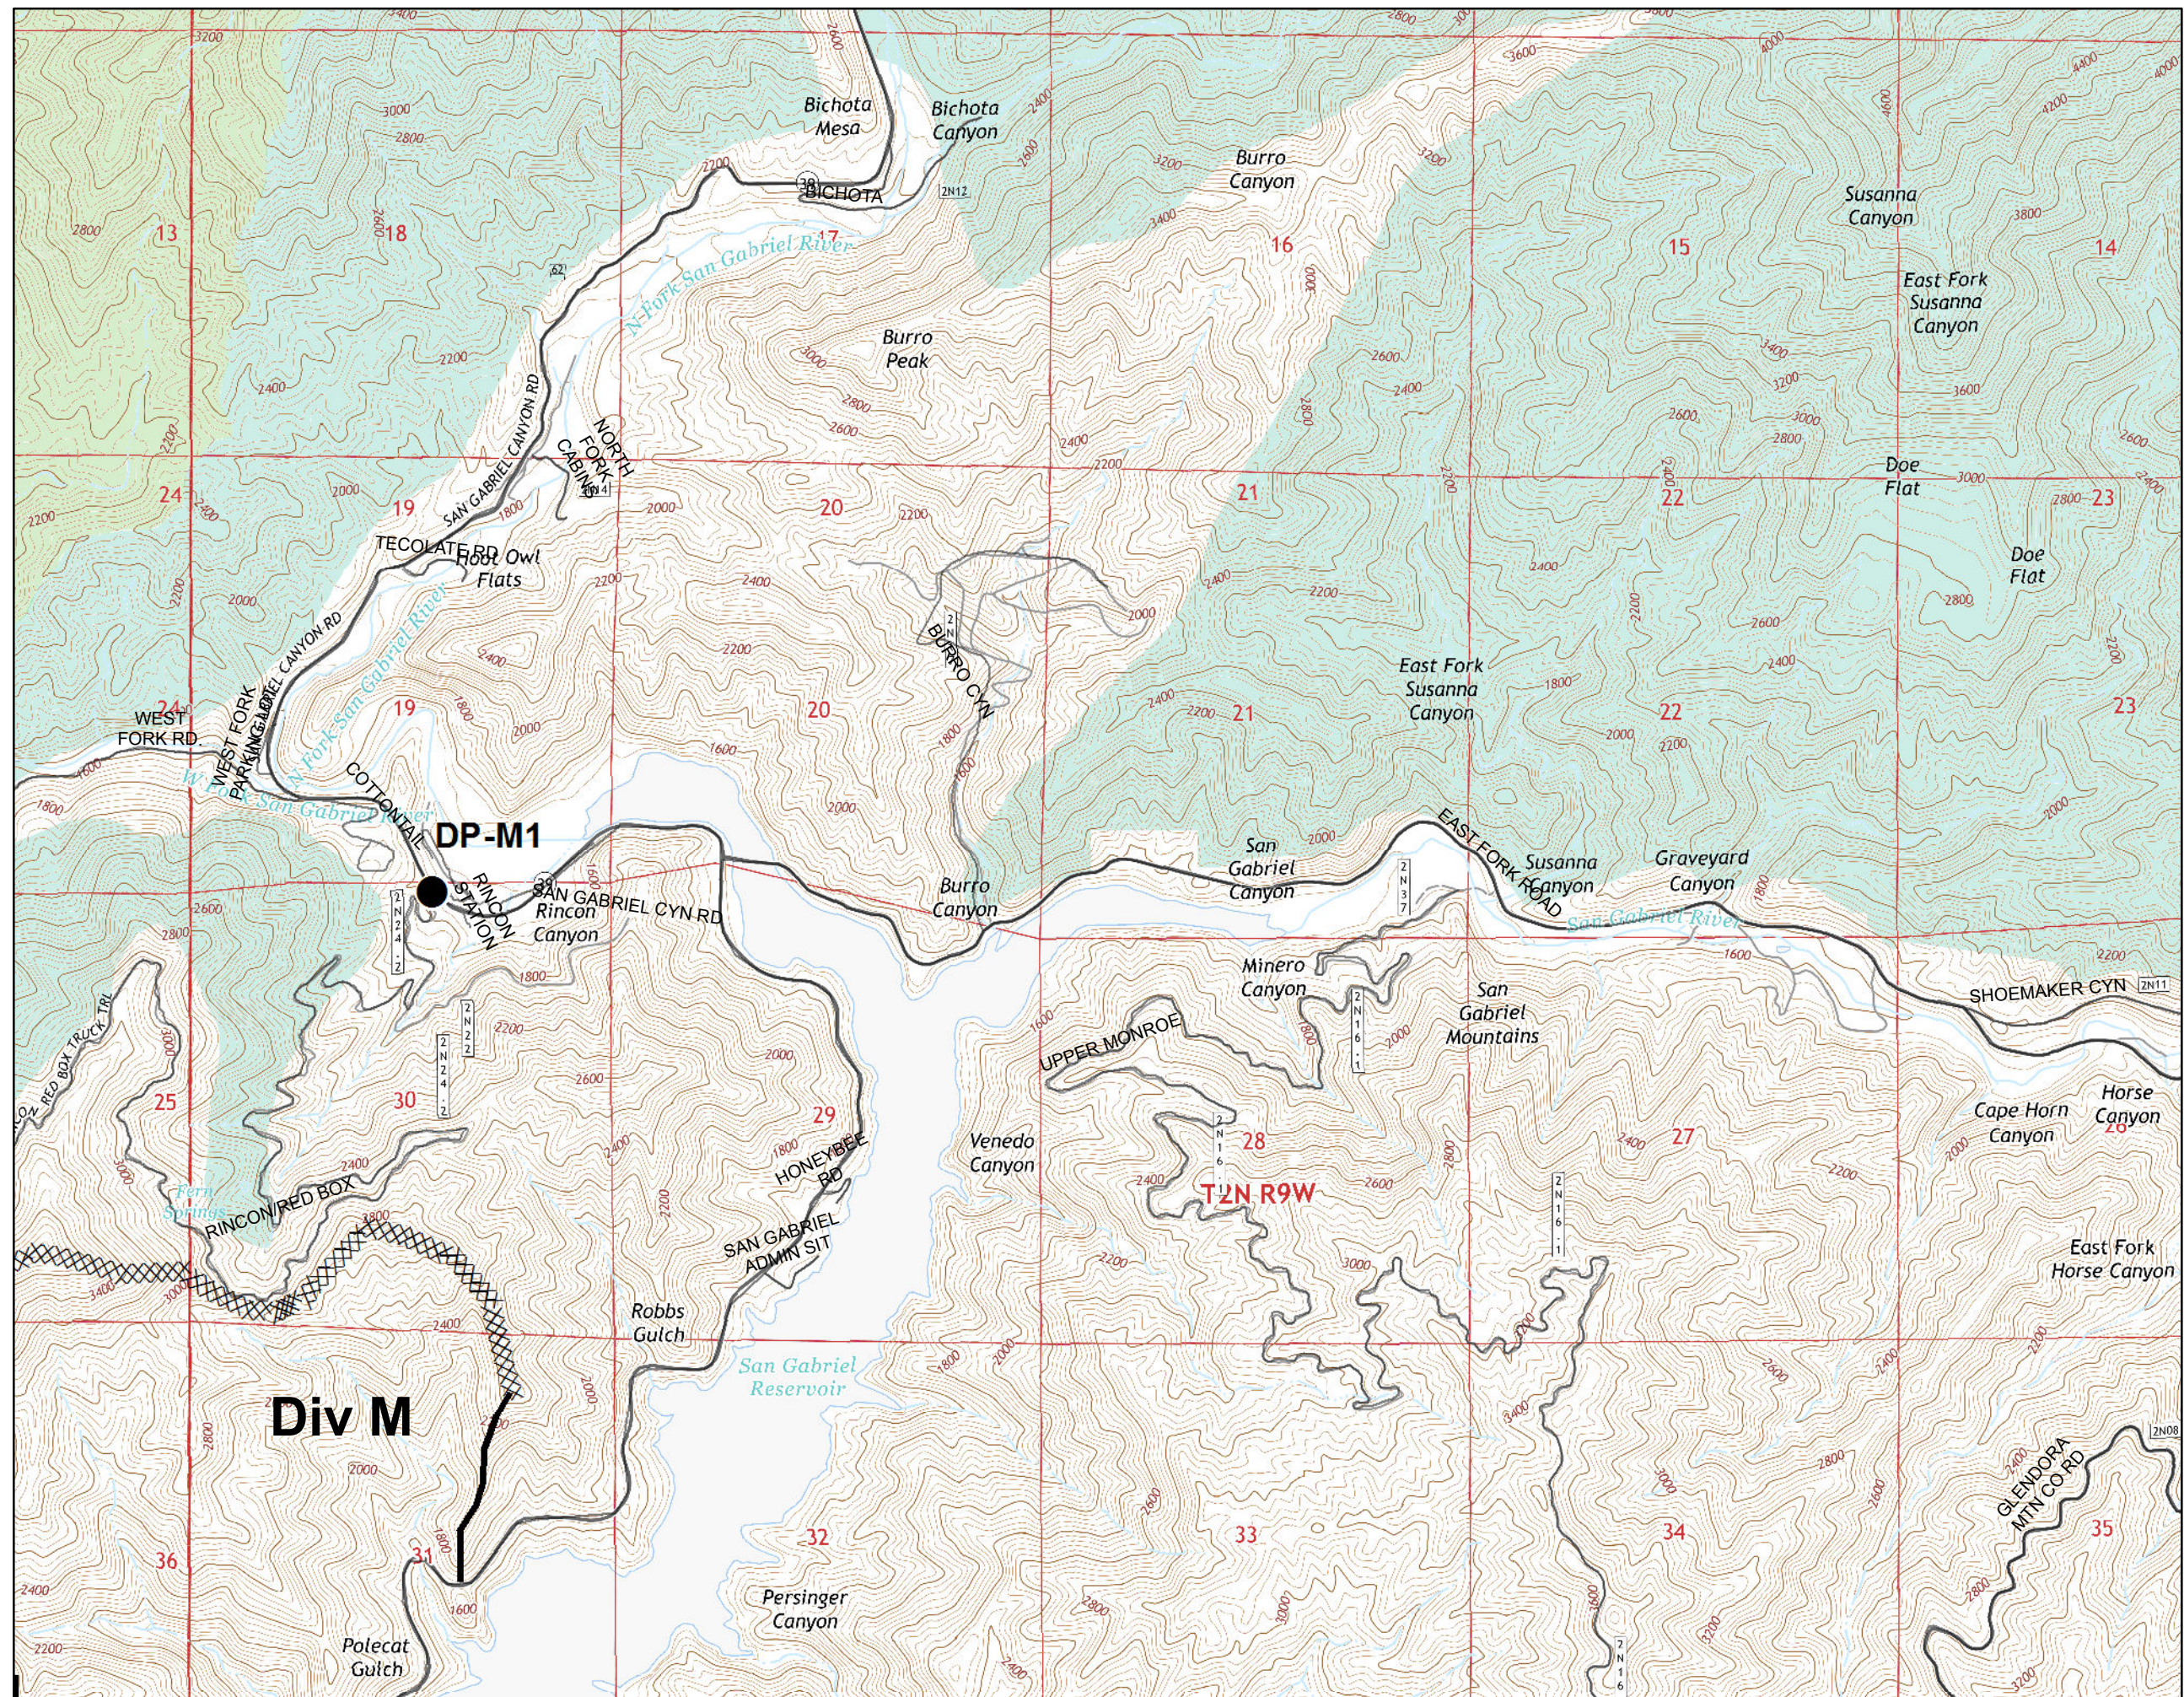

- Drop Point
- Mobile Weather Unit
- Uncontrolled Fire Edge
- Completed Dozer Line
- Administrative Forest
- Road
- Trail
- PowerLine_Single
- Wilderness Area ANF
- Inventory Roadless Area

Miles

0.3 0 0.3 0.6

NAD 83
Perimeter Based On IR Fillgh @ 0130 on 6/24/16

**Incident Action Plan
San Gabriel Complex
Reservoir CA-ANF-2417
Fish CA-ANF-2419**

June 25, 2016

Page 3 of 9

Legend

- Drop Point
- XXXXXX Completed Dozer Line
- Completed Line
- Administrative Forest
- Road
- - - Trail
- PowerLine_Single
- Wilderness Area ANF
- Inventory Roadless Area