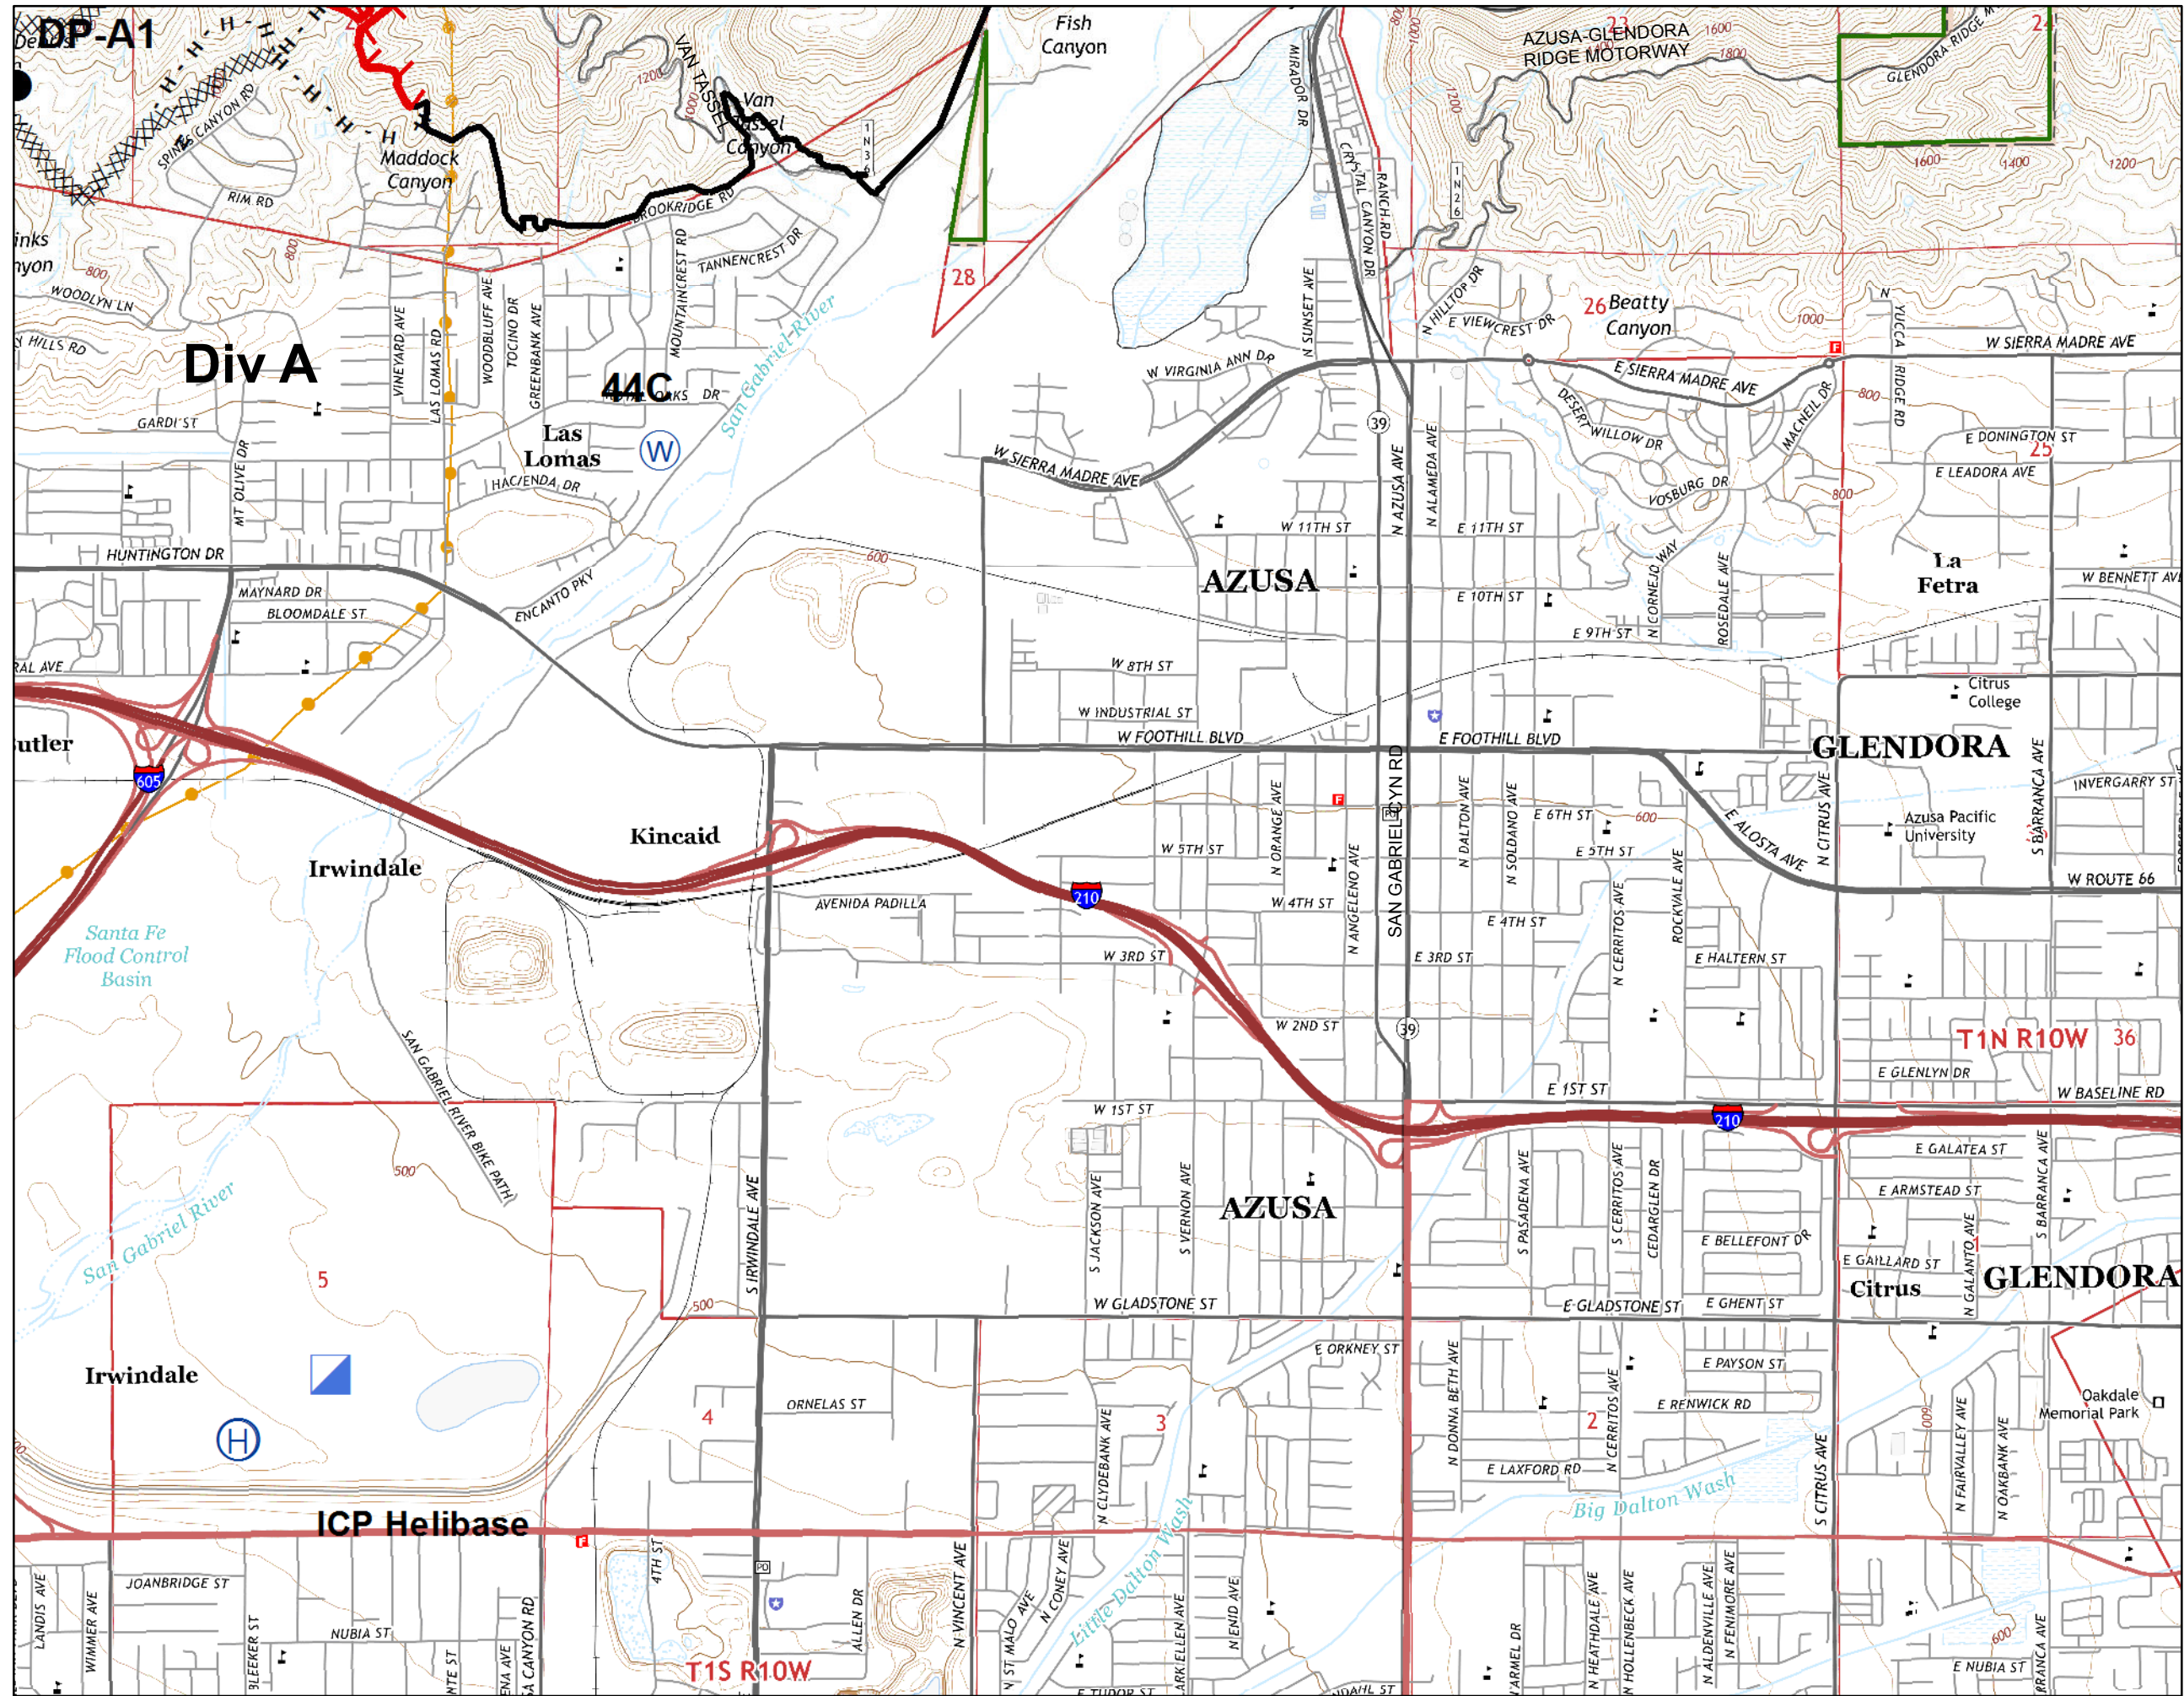

Incident Action Plan
San Gabriel Complex
Reservoir CA-ANF-2417
Fish CA-ANF-2419

June 25, 2016

Page 8 of 9

Legend

- Drop Point
- Helibase
- Incident Command Post
- Water Source
- Uncontrolled Fire Edge
- Completed Dozer Line
- Completed Line
- Hand Line
- Administrative Forest
- Road
- PowerLine_Single
- Wilderness Area ANF
- Inventory Roadless Area

NAD 83
Perimeter Based On IR Fillgh @ 0130 on 6/24/16