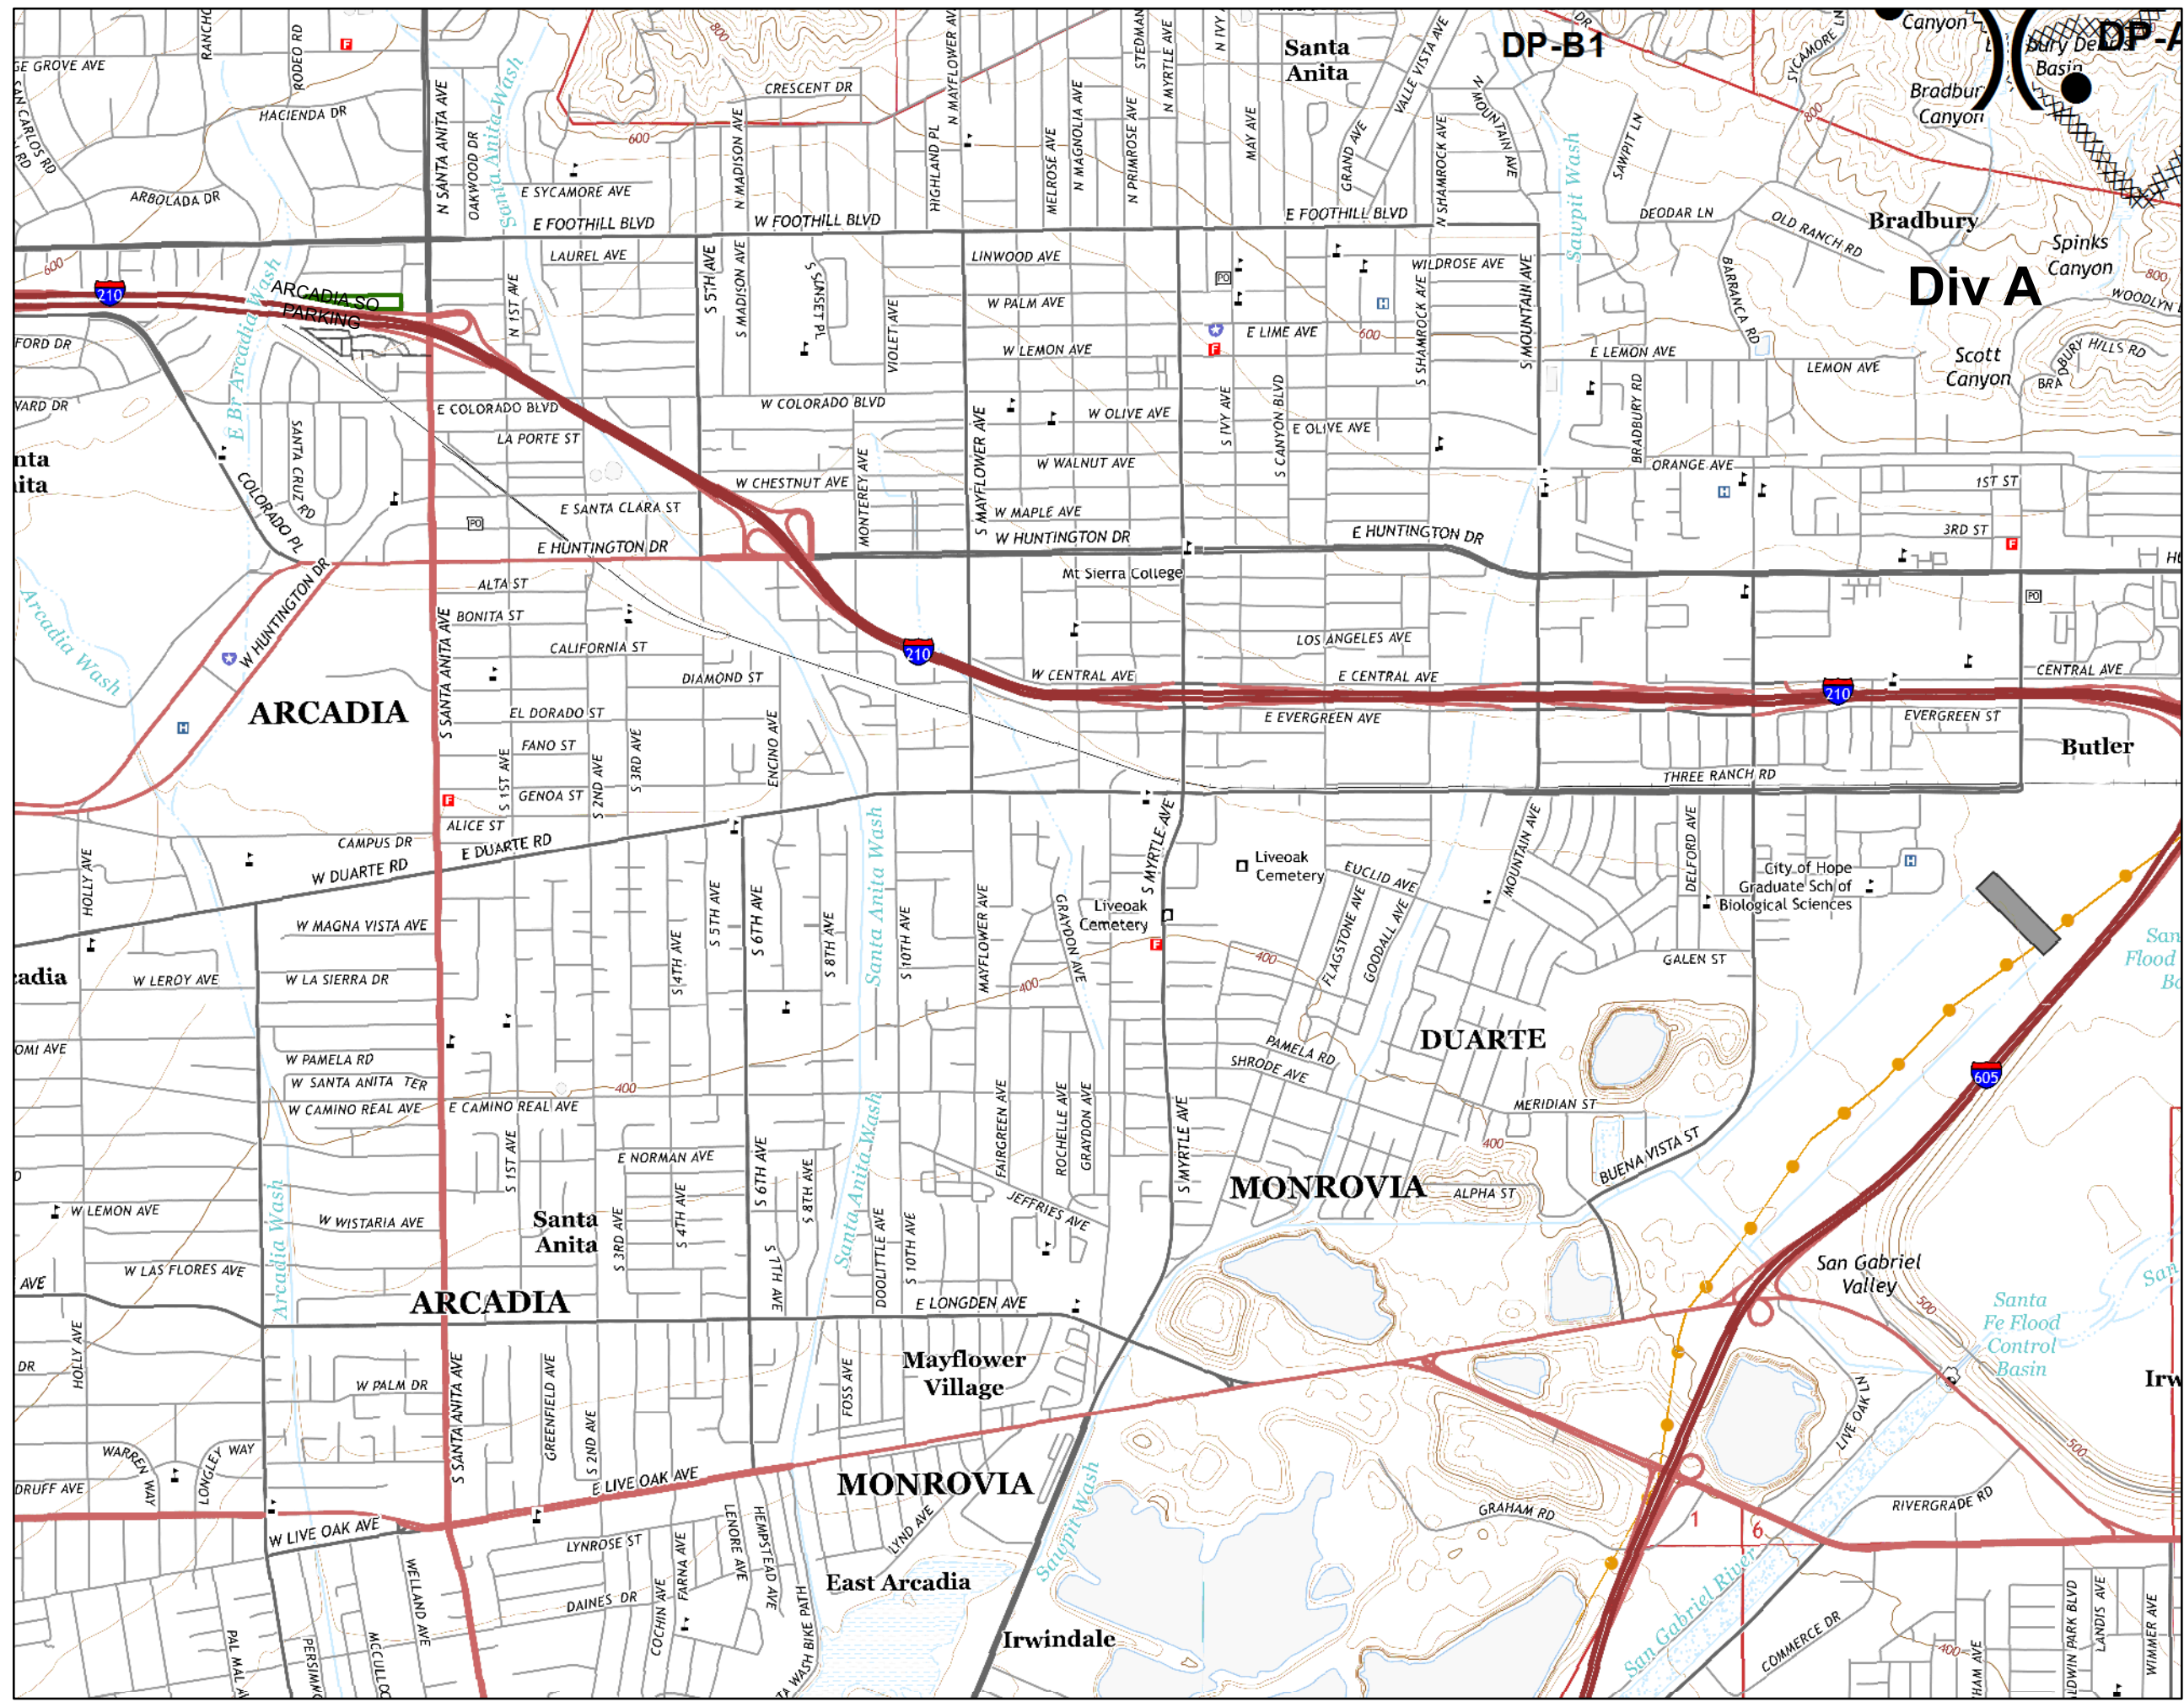

**Incident Action Plan
San Gabriel Complex
Reservoir CA-ANF-2417
Fish CA-ANF-2419**

June 25, 2016

Page 7 of 9

Legend

- Division
- Drop Point
- Completed Dozer Line
- Administrative Forest
- Road
- PowerLine_Single
- Wilderness Area ANF
- Inventory Roadless Area

NAD 83
Perimeter Based On IR Filligh @ 0130 on 6/24/16