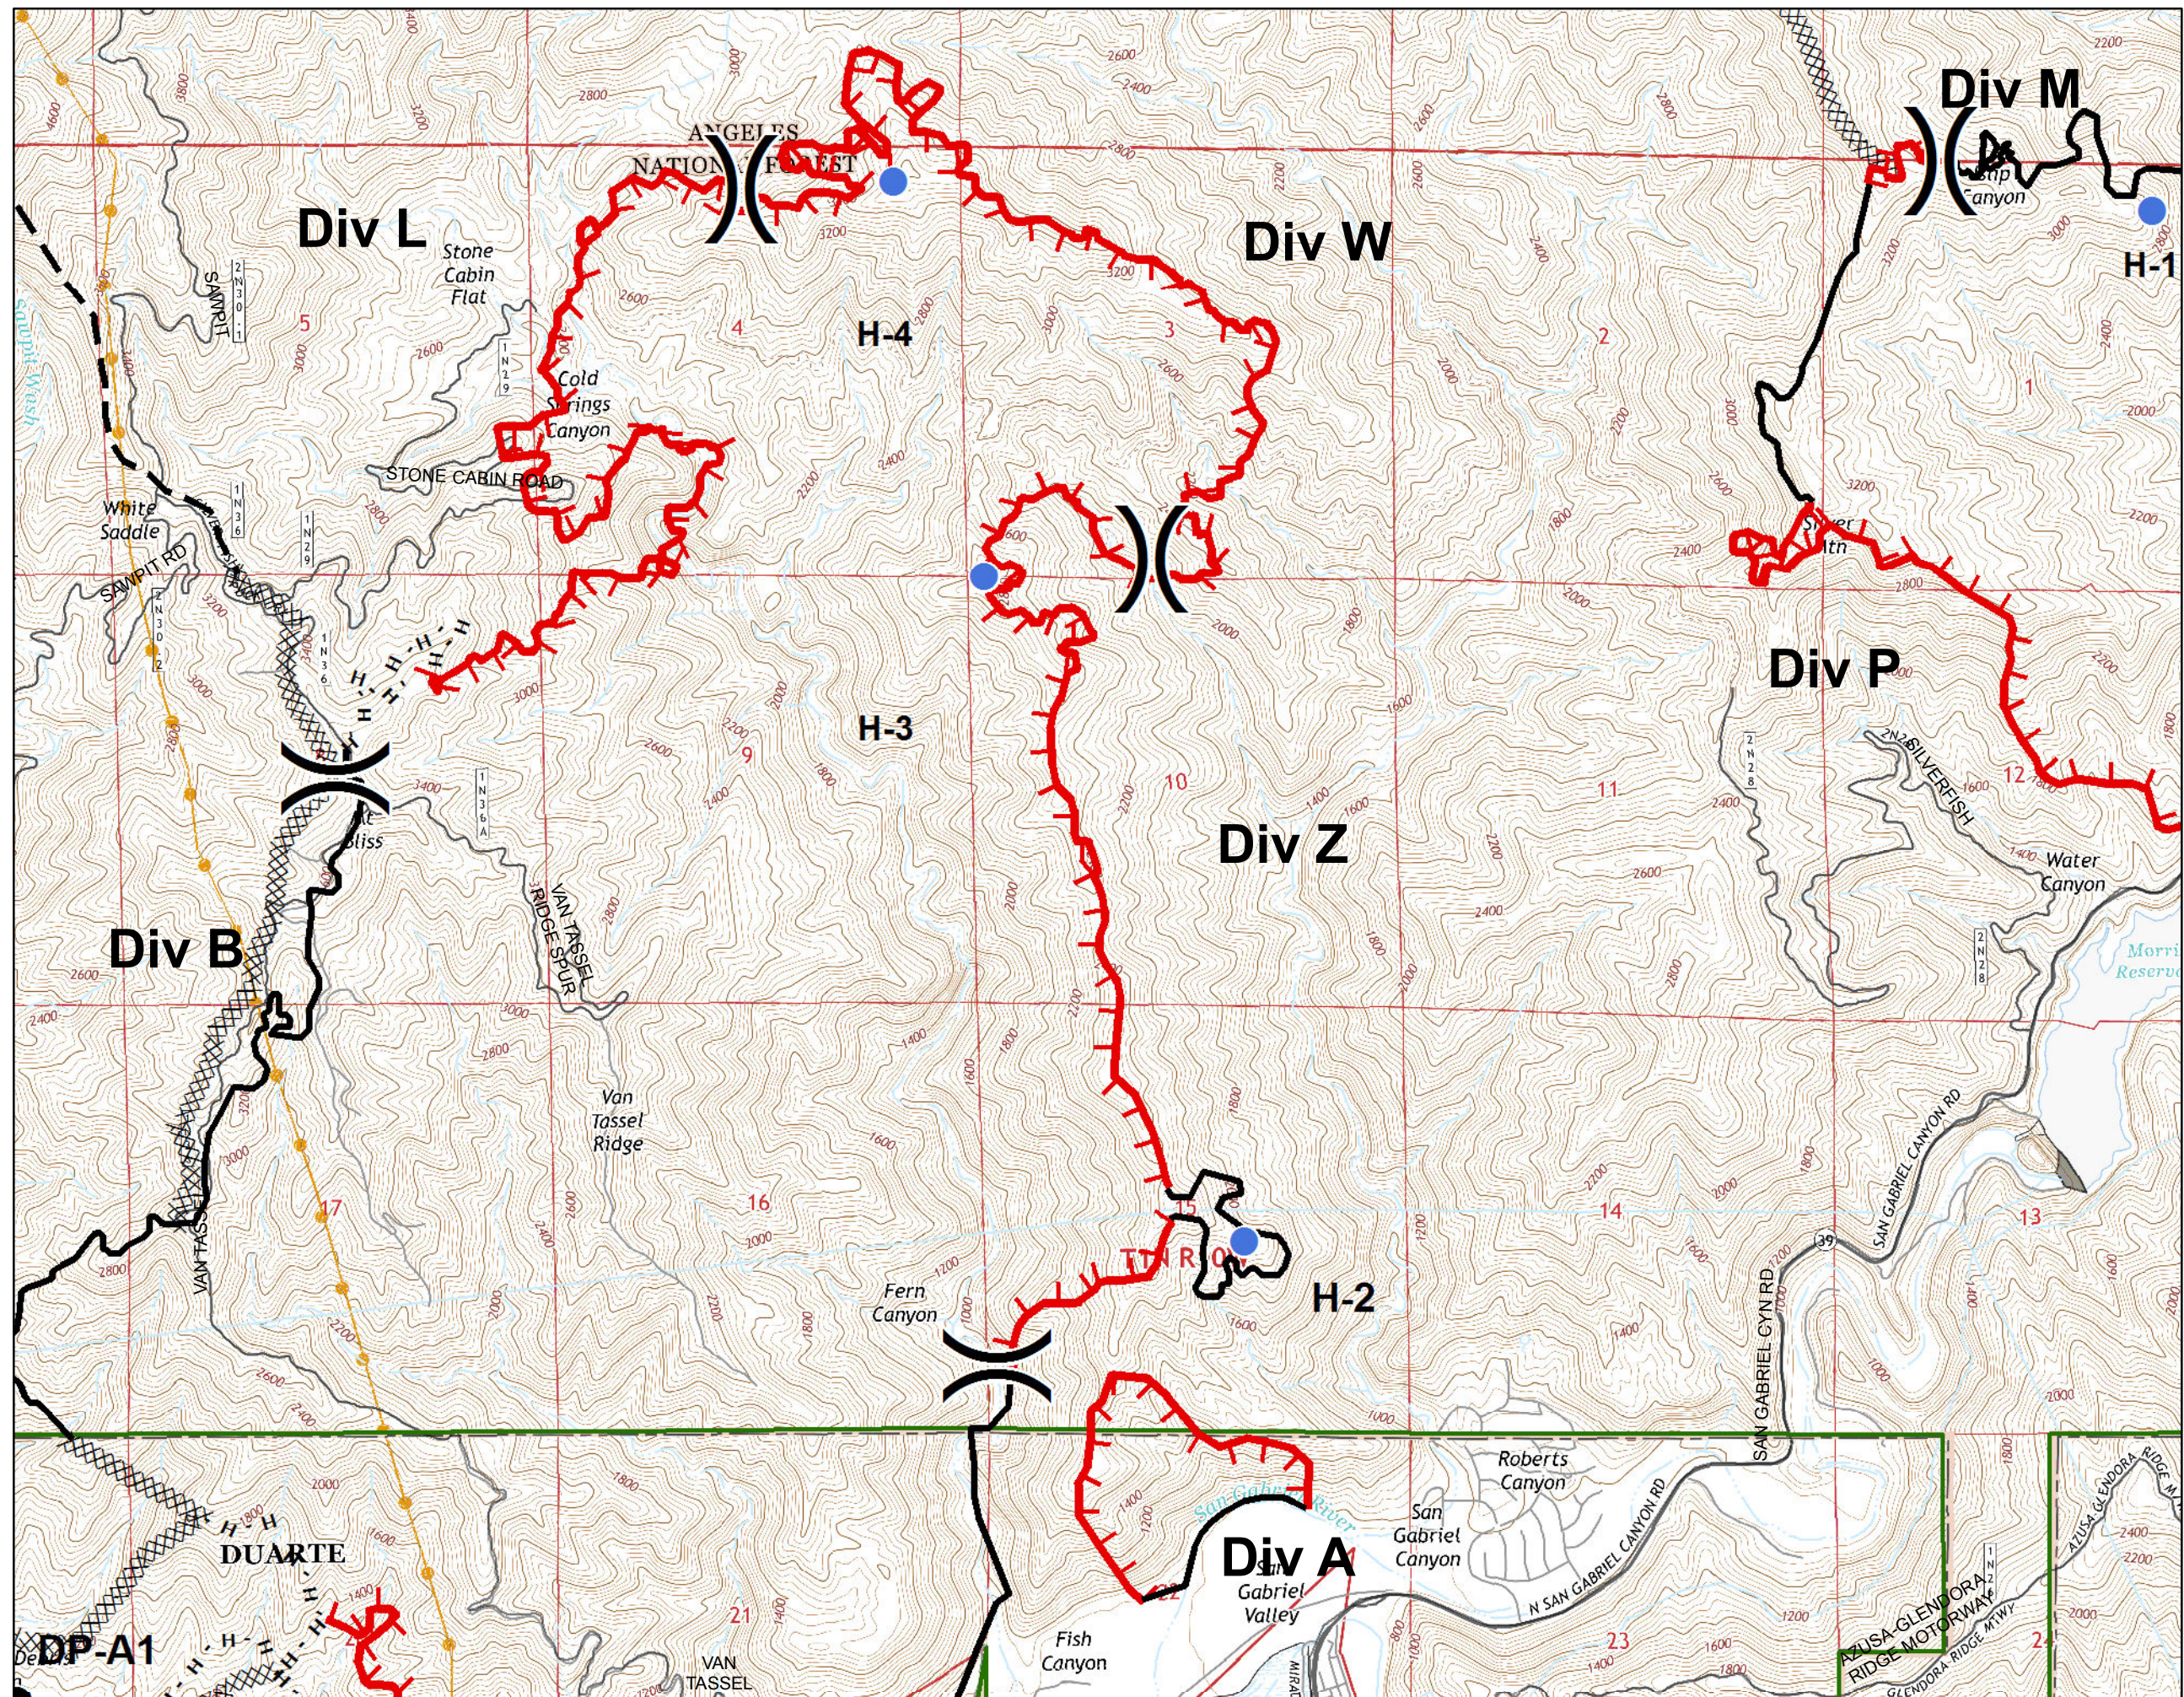

NAD 83
Perimeter Based On IR Filligh @ 0130 on 6/24/16

**Incident Action Plan
San Gabriel Complex
Reservoir CA-ANF-2417
Fish CA-ANF-2419**

June 25, 2016

Page 4 of 9

Legend

-  Division
-  Drop Point
-  Completed Dozer Line
-  Completed Line
-  Planned Fire Line
-  Administrative Forest
-  Road
-  Trail
-  PowerLine_Single
-  Wilderness Area ANF
-  Inventory Roadless Area

N
W E
S

Miles
0.3 0 0.3 0.6

NAD 83
Perimeter Based On IR Fillgh @ 0130 on 6/24/16

Incident Action Plan
San Gabriel Complex
Reservoir CA-ANF-2417
Fish CA-ANF-2419

June 25, 2016

Page 5 of 9

Legend

-  Division
-  Drop Point
-  Helispot
-  Uncontrolled Fire Edge
-  Completed Dozer Line
-  Completed Line
-  Hand Line
-  Planned Fire Line
-  Administrative Forest
-  Road
-  Trail
-  PowerLine_Single
-  Wilderness Area ANF
-  Inventory Roadless Area

Miles

Incident Action Plan
San Gabriel Complex
Reservoir CA-ANF-2417
Fish CA-ANF-2419

June 25, 2016

Page 6 of 9

Legend

-  Division
-  Helibase
-  Helispot
-  Repeater
-  Uncontrolled Fire Edge
-  Completed Line
-  Administrative Forest
-  Road
-  PowerLine_Single
-  Wilderness Area ANF
-  Inventory Roadless Area

NAD 83
 Perimeter Based On IR Fillgh @ 0130 on 6/24/16

**Incident Action Plan
San Gabriel Complex
Reservoir CA-ANF-2417
Fish CA-ANF-2419**

June 25, 2016

Page 7 of 9

Legend

-  Division
-  Drop Point
-  Completed Dozer Line
-  Administrative Forest
-  Road
-  PowerLine_Single
-  Wilderness Area ANF
-  Inventory Roadless Area