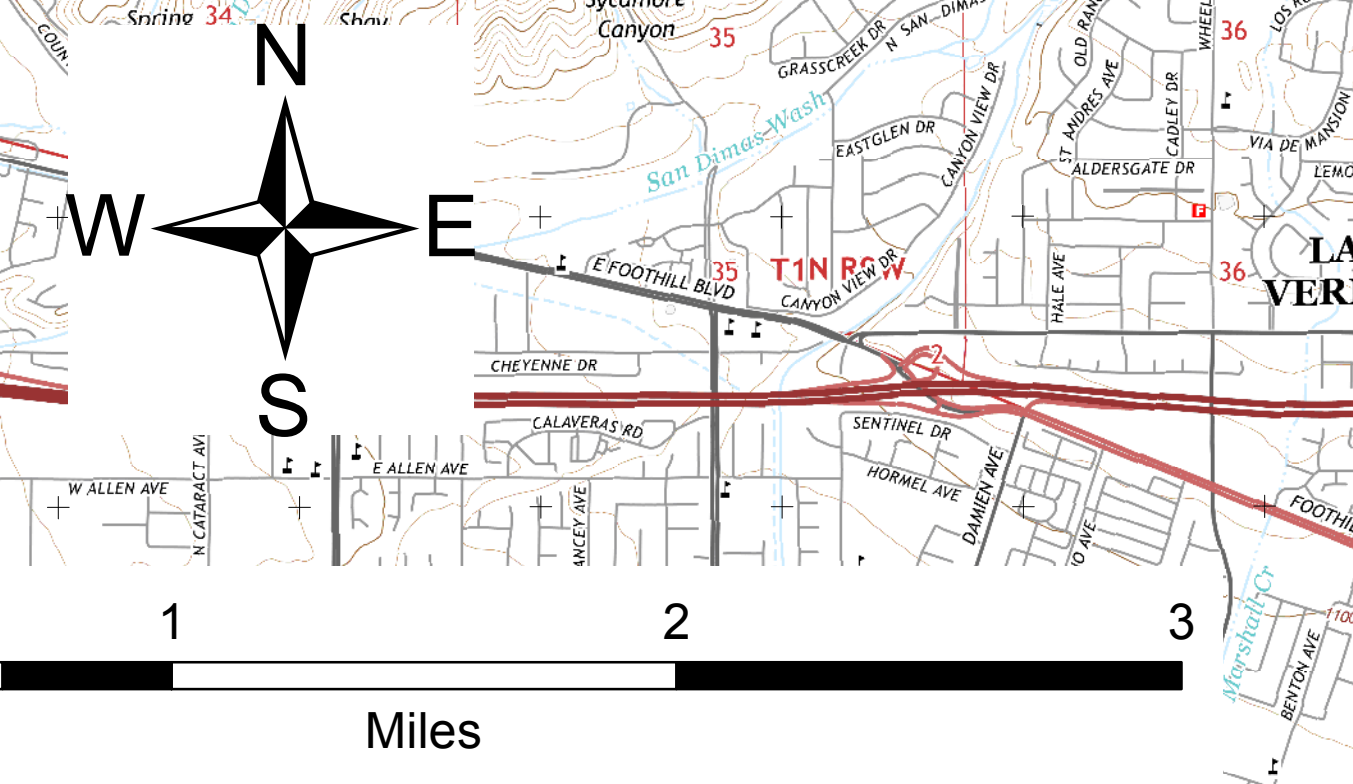

San Gabriel Complex

Reservoir CA-ANF-2417

Fish CA-ANF-2419

Operations Map

June 27, 2016

Legend

- Incident Command Post
- HeliBase
- HeliSpot
- Repeater
- Drop Point
- Water Source
- Weather Station
- Division
- Completed Line
- Dozer Line
- Proposed Dozer Line
- Uncontrolled Fire Edge
- Power Line
- Administrative Forest
- Inventory Roadless Area
- Wilderness Area

Source: NAD 83
Projections based on US Page Grids to NAD 83