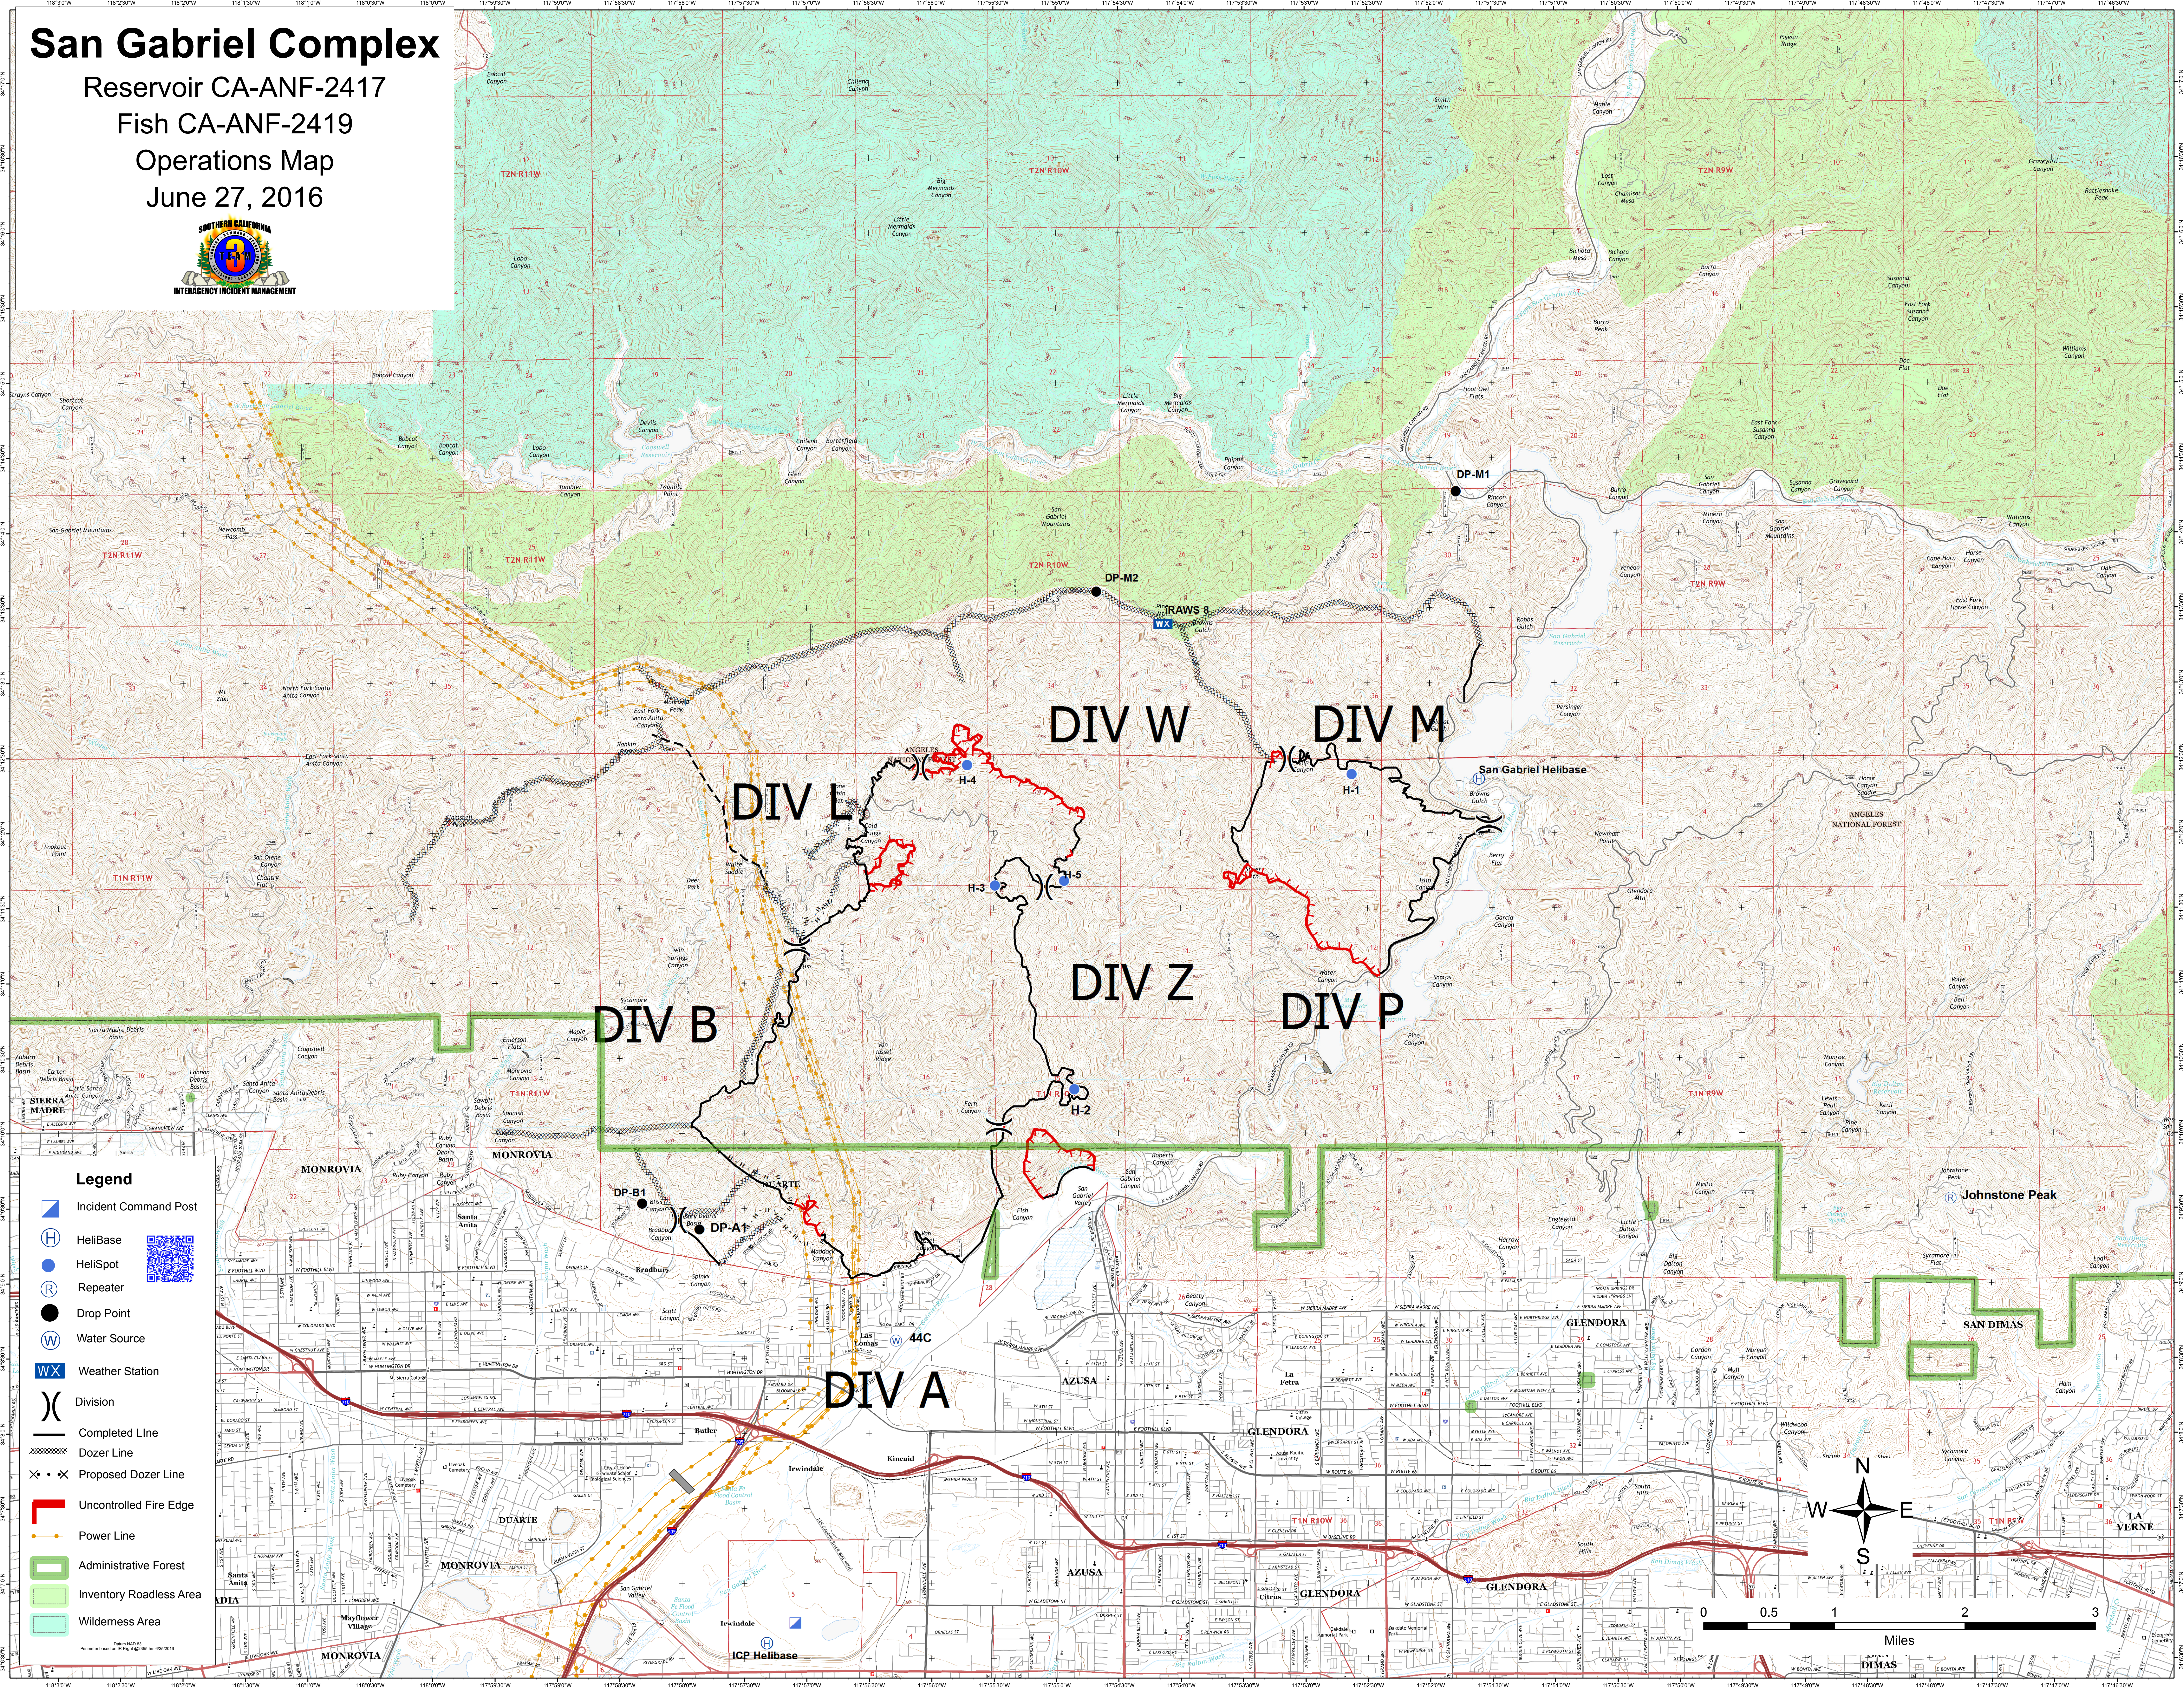

San Gabriel Complex

Reservoir CA-ANF-2417

Fish CA-ANF-2419

Operations Map

June 27, 2016

Legend

- Incident Command Post
- HeliBase
- HeliSpot
- Repeater
- Drop Point
- Water Source
- Weather Station
- Division
- Completed Line
- Dozer Line
- Proposed Dozer Line
- Uncontrolled Fire Edge
- Power Line
- Administrative Forest
- Inventory Roadless Area
- Wilderness Area

Source: NAD 83
Projections based on US Page Grids to NAD 83