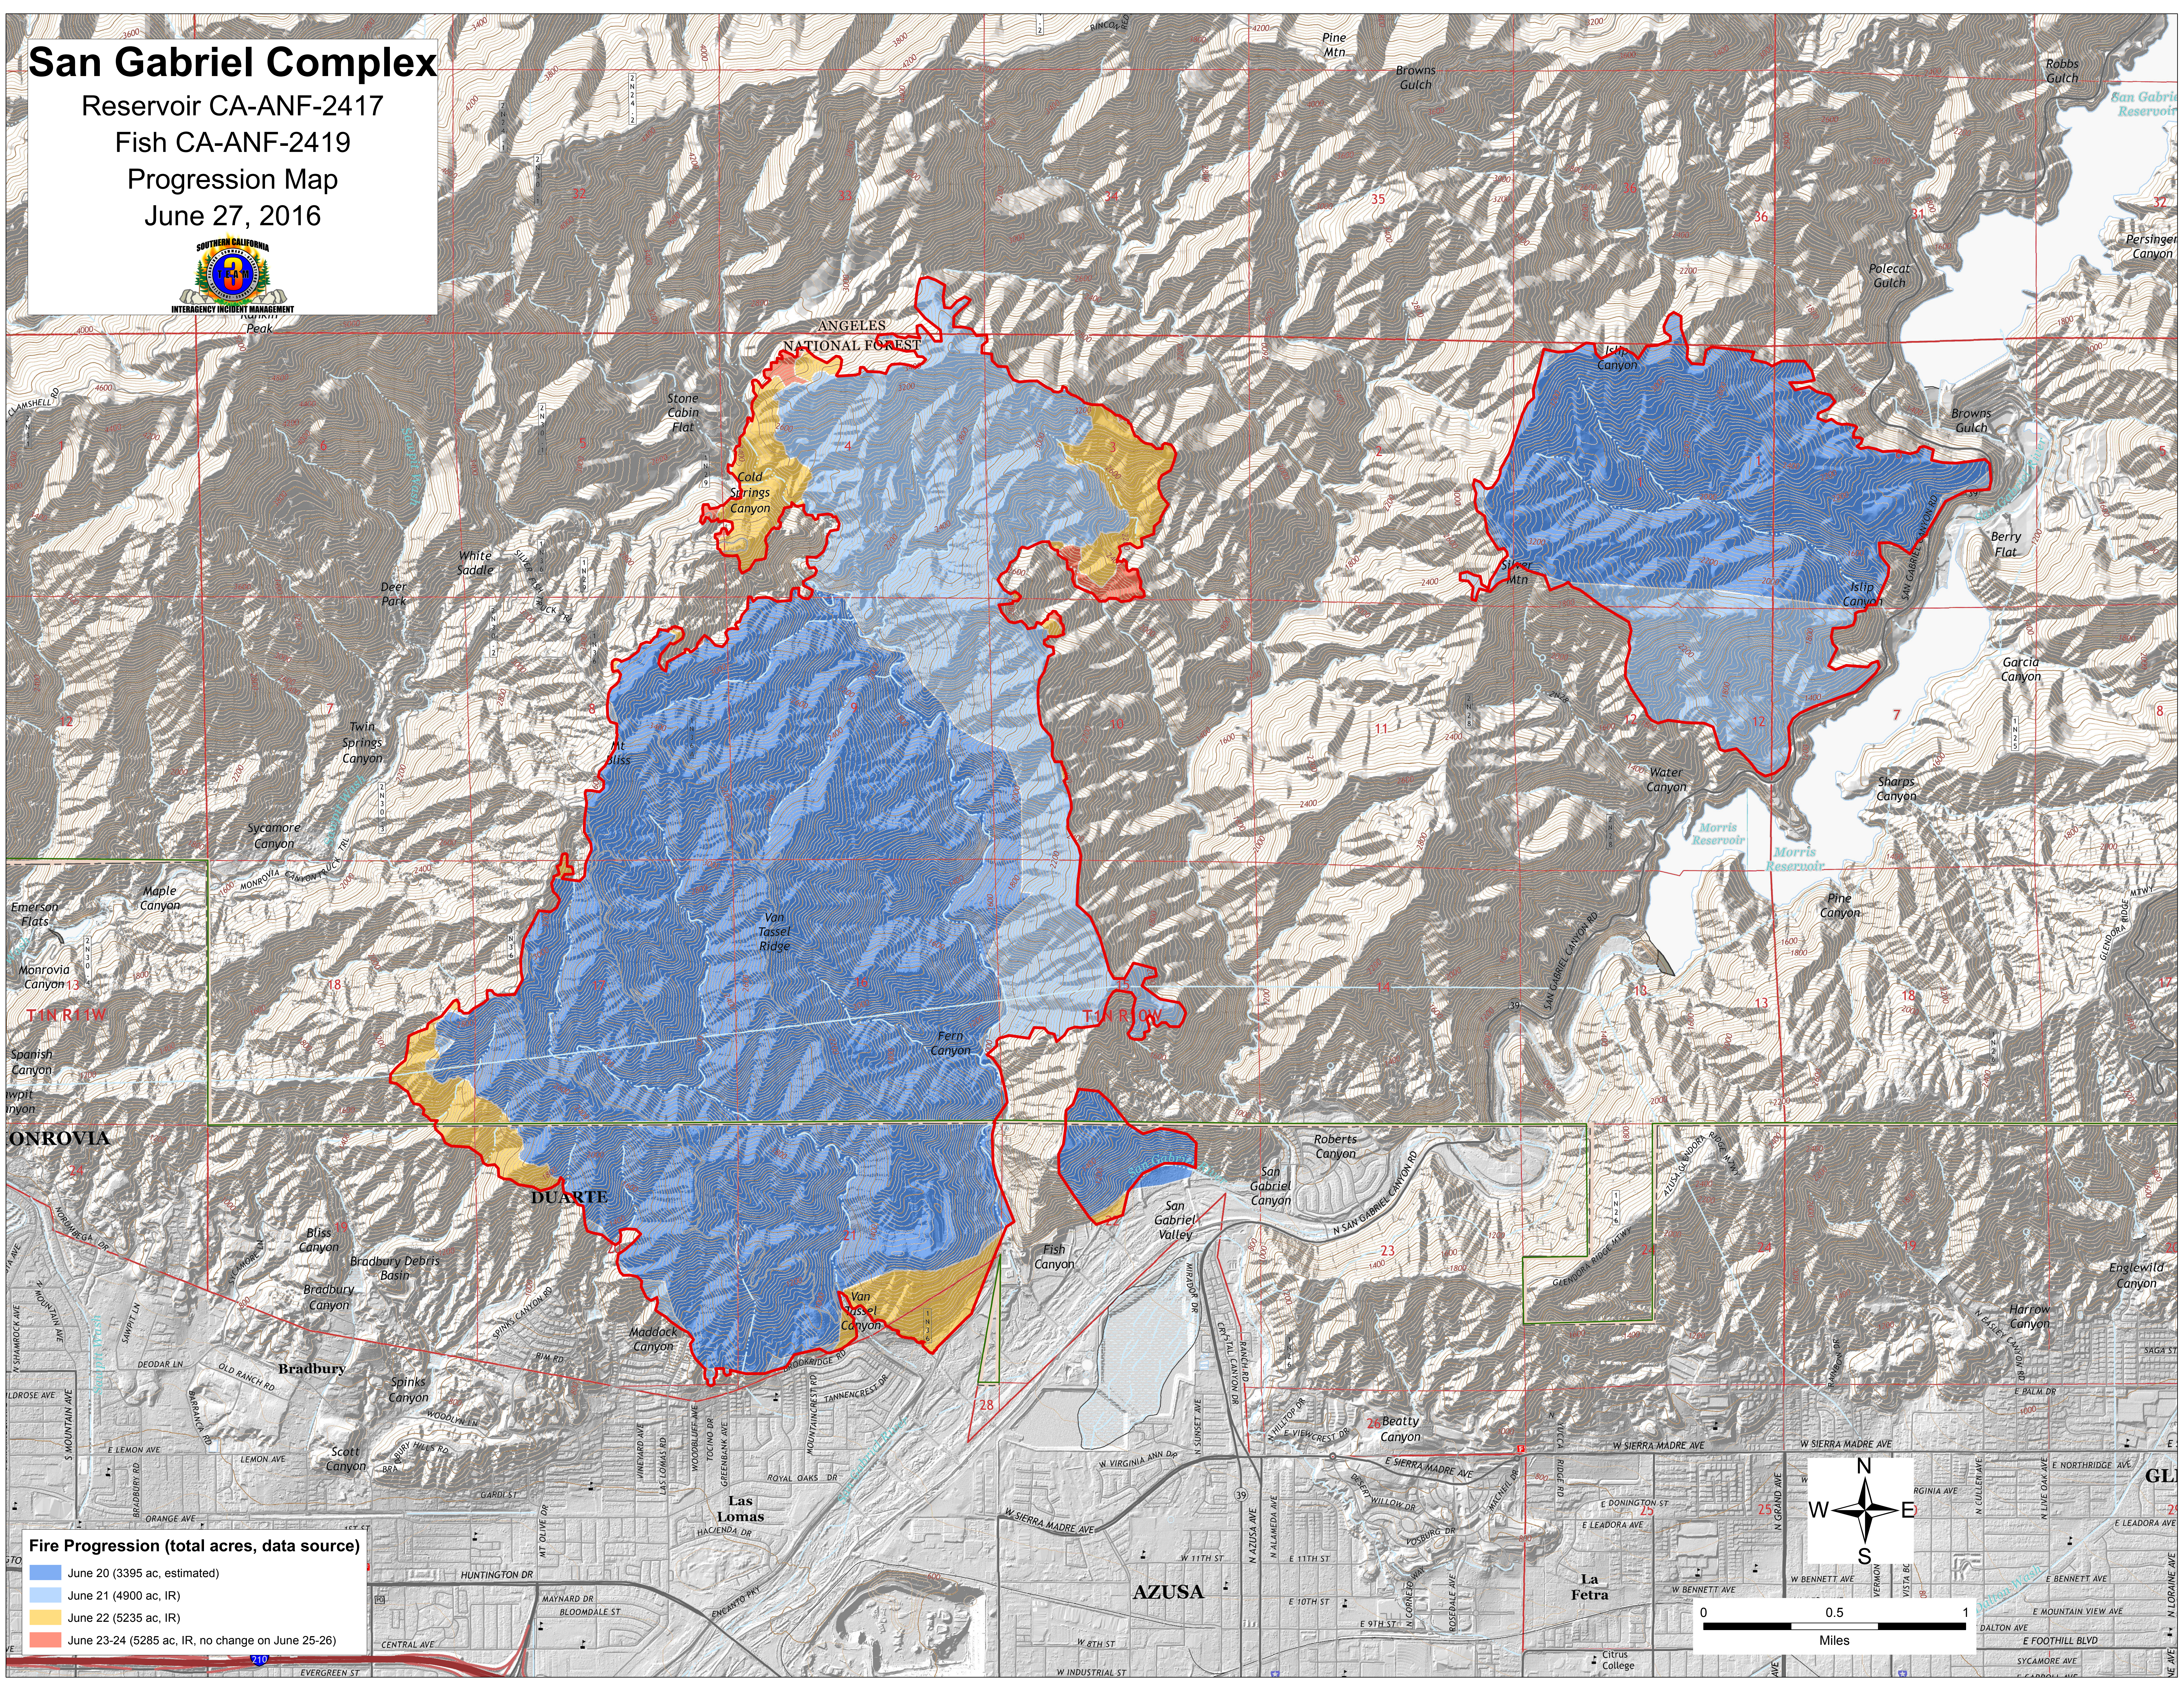

San Gabriel Complex

Reservoir CA-ANF-2417

Fish CA-ANF-2419

Progression Map

June 27, 2016

Fire Progression (total acres, data source)

- June 20 (3395 ac, estimated)
- June 21 (4900 ac, IR)
- June 22 (5235 ac, IR)
- June 23-24 (5285 ac, IR, no change on June 25-26)