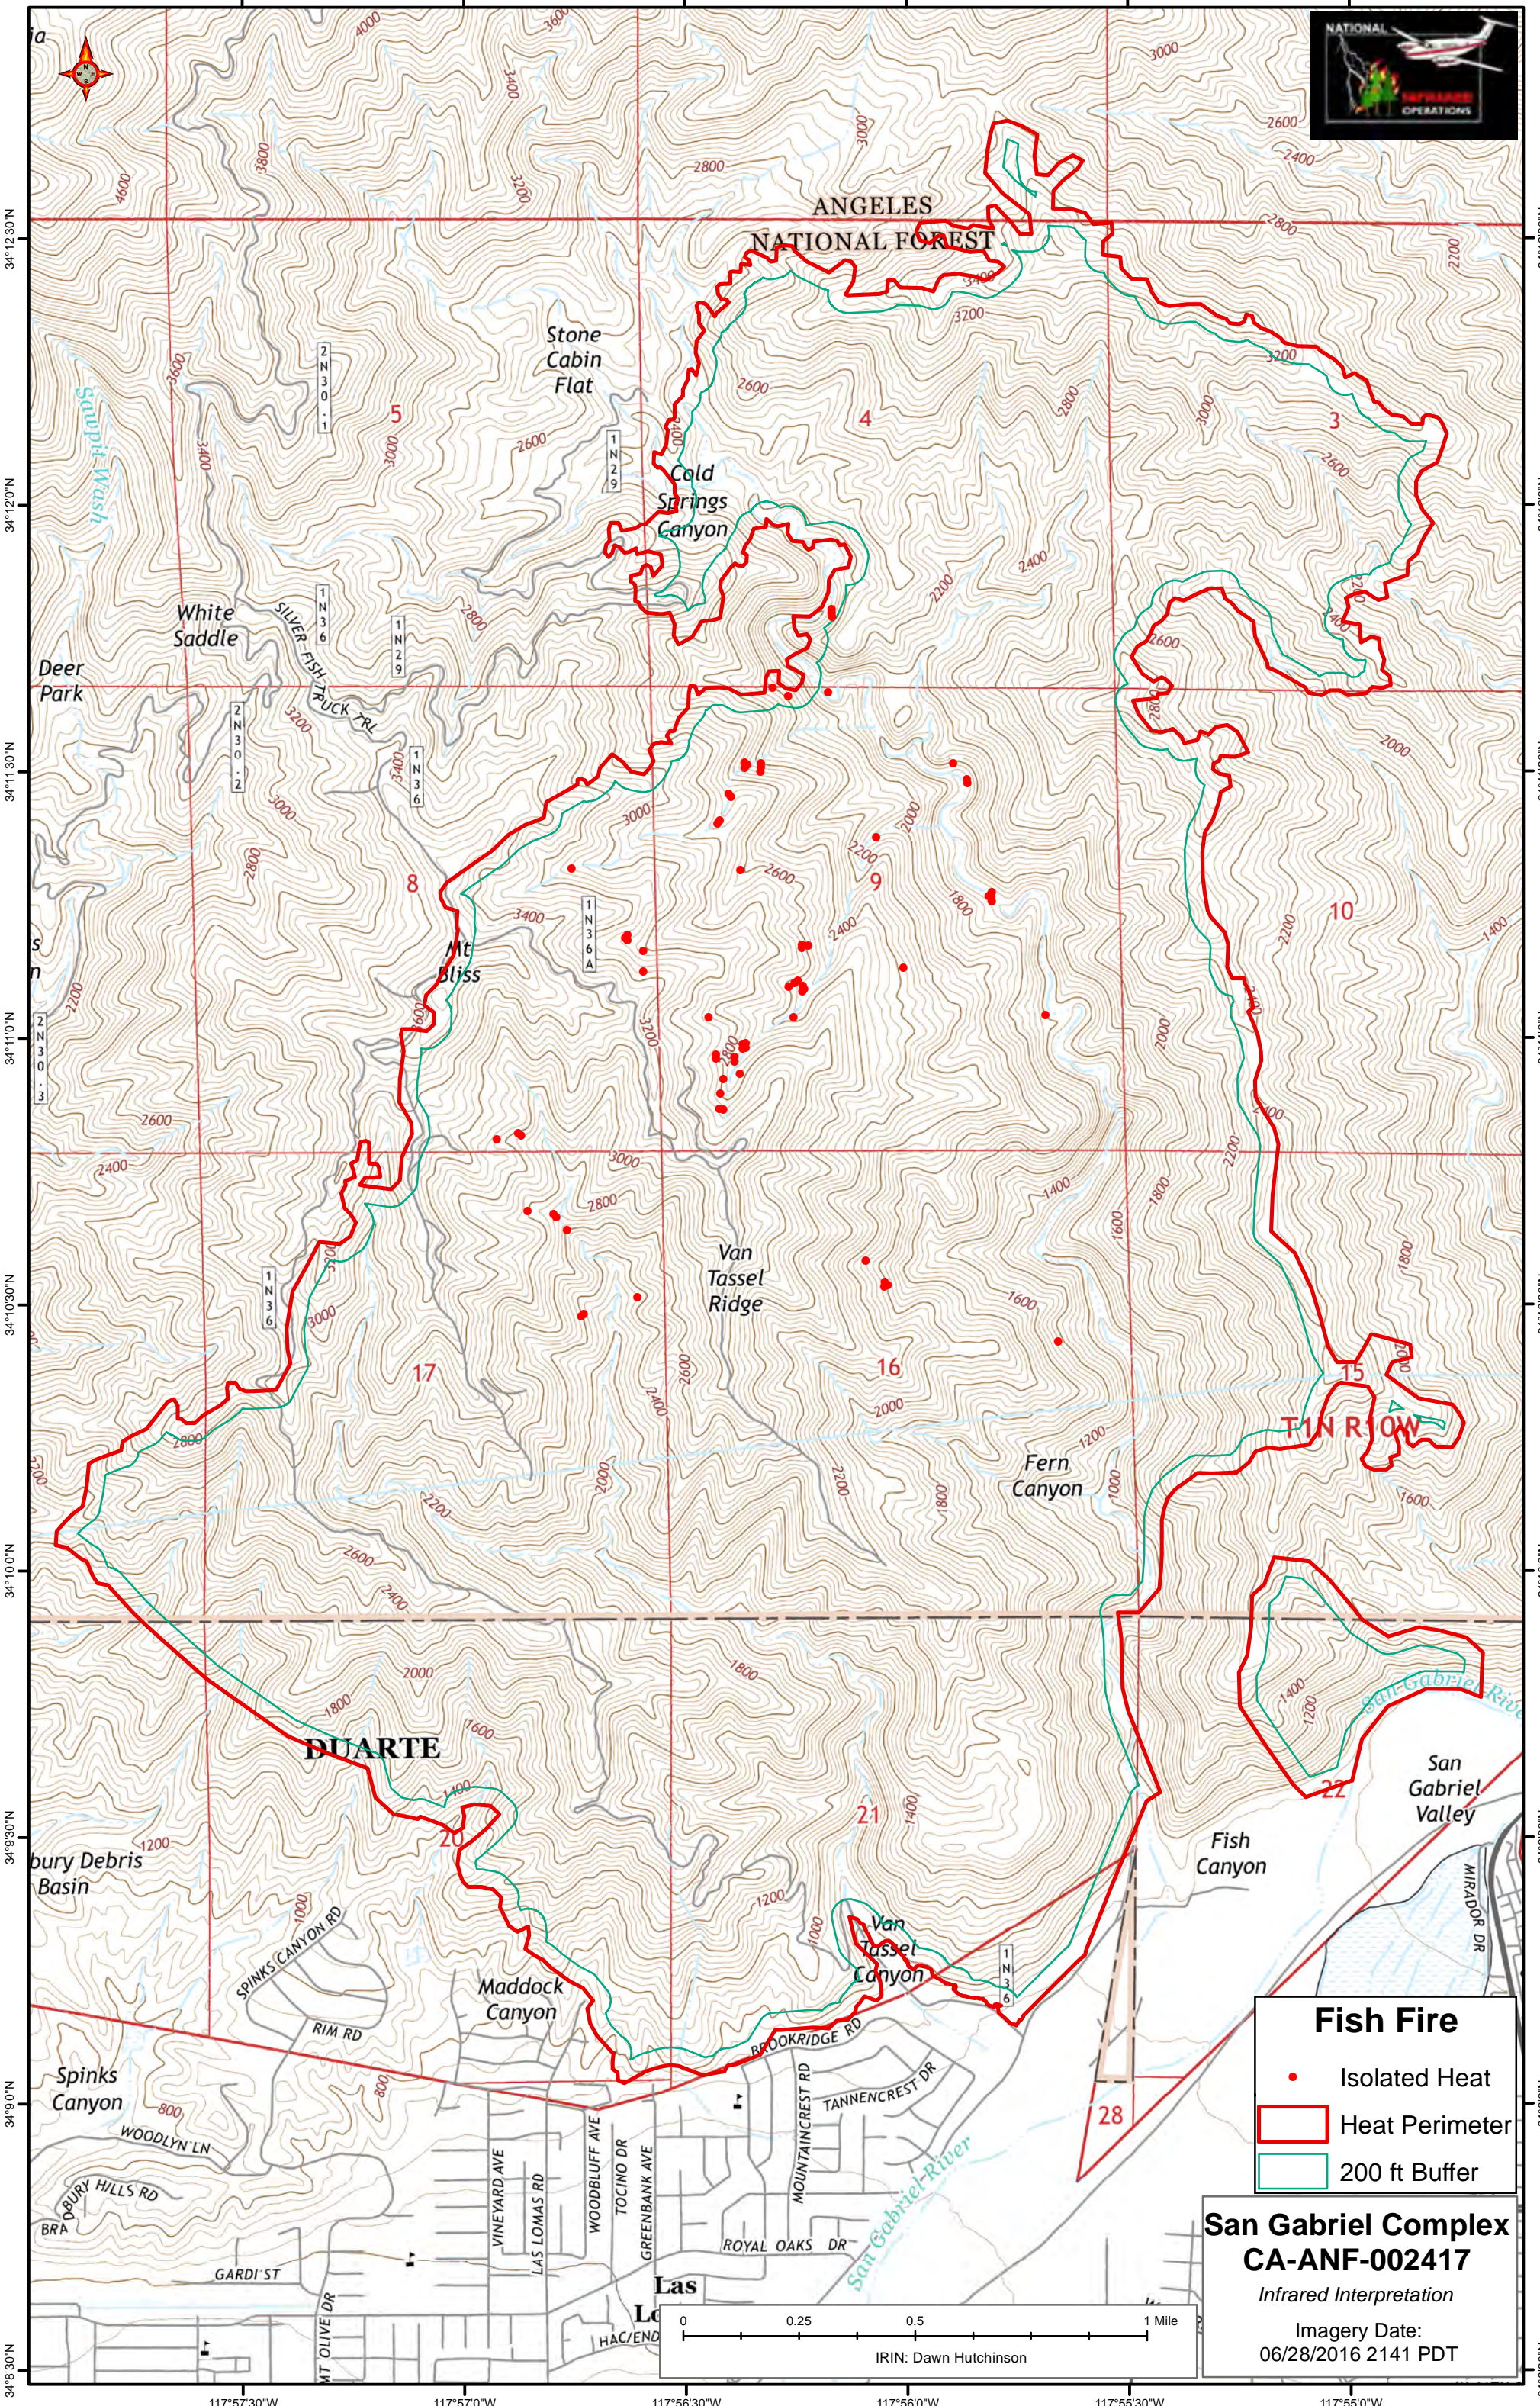

117°57'30"W 117°57'0"W 117°56'30"W 117°56'0"W 117°55'30"W 117°55'0"W

Fish Fire

- Isolated Heat
- Heat Perimeter
- 200 ft Buffer

**San Gabriel Complex
CA-ANF-002417**
Infrared Interpretation
Imagery Date:
06/28/2016 2141 PDT

0 0.25 0.5 1 Mile
IRIN: Dawn Hutchinson

117°57'30"W 117°57'0"W 117°56'30"W 117°56'0"W 117°55'30"W 117°55'0"W