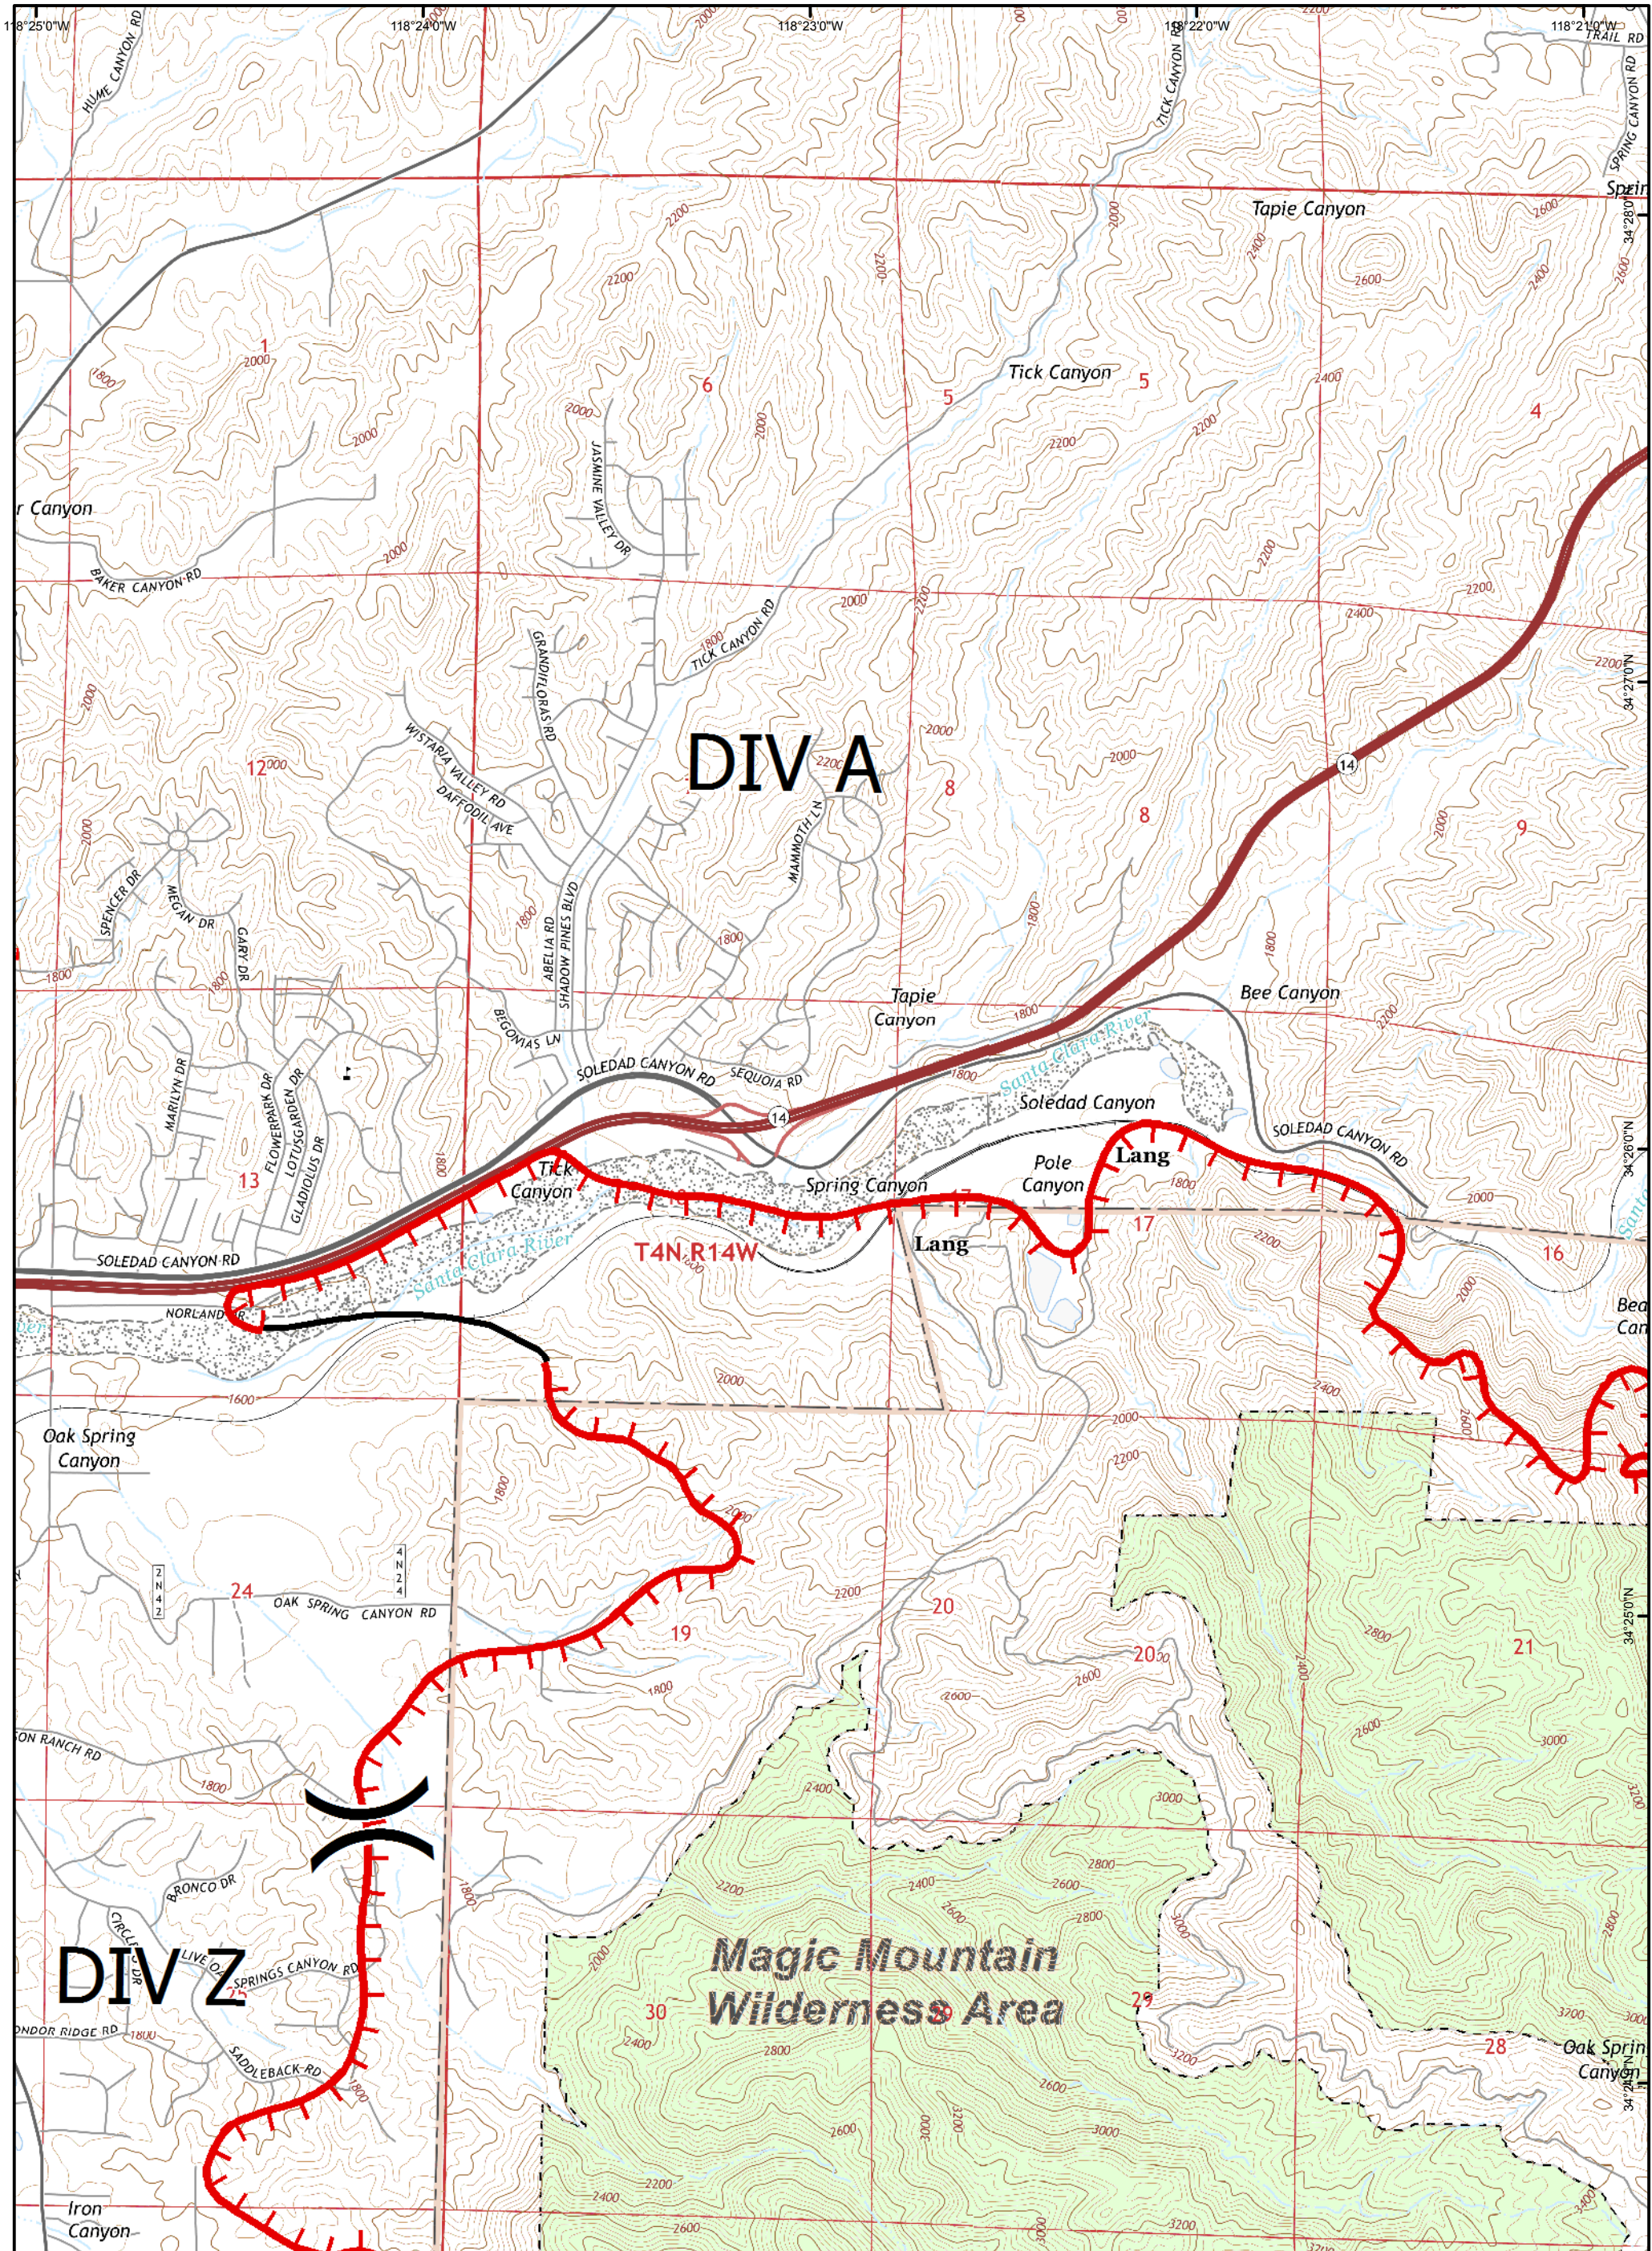

SAND INCIDENT
 JULY 24, 2016 0600 HRS
 CA-ANF-003008

IAP MAP
 Page B1

Legend

Index

SAND INCIDENT
 JULY 24, 2016 0600 HRS
 CA-ANF-003008

IAP MAP
 Page B2

Legend

-  Uncontrolled Fire Edge
-  Completed Line
-  Wilderness Area
-  Division

Index

B1	B2	B3	B4
C1	C2	C3	C4

SAND INCIDENT
 JULY 24, 2016 0600 HRS
 CA-ANF-003008

IAP MAP
 Page B3

Legend

Division

-  Uncontrolled Fire Edge
-  Wilderness Area

Index

B1	B2	B3	B4
C1	C2	C3	C4

SAND INCIDENT
 JULY 24, 2016 0600 HRS
 CA-ANF-003008

IAP MAP
 Page B4

Legend

Index

B1	B2	B3	B4
C1	C2	C3	C4

SAND INCIDENT
 JULY 24, 2016 0600 HRS
 CA-ANF-003008

IAP MAP
 Page C1

Legend

 Uncontrolled Fire Edge

Index

SAND INCIDENT
 JULY 24, 2016 0600 HRS
 CA-ANF-003008

IAP MAP
 Page C2

Legend

- Uncontrolled Fire Edge
- Wilderness Area
- Division
- Helispot

- Uncontrolled Fire Edge
- Wilderness Area