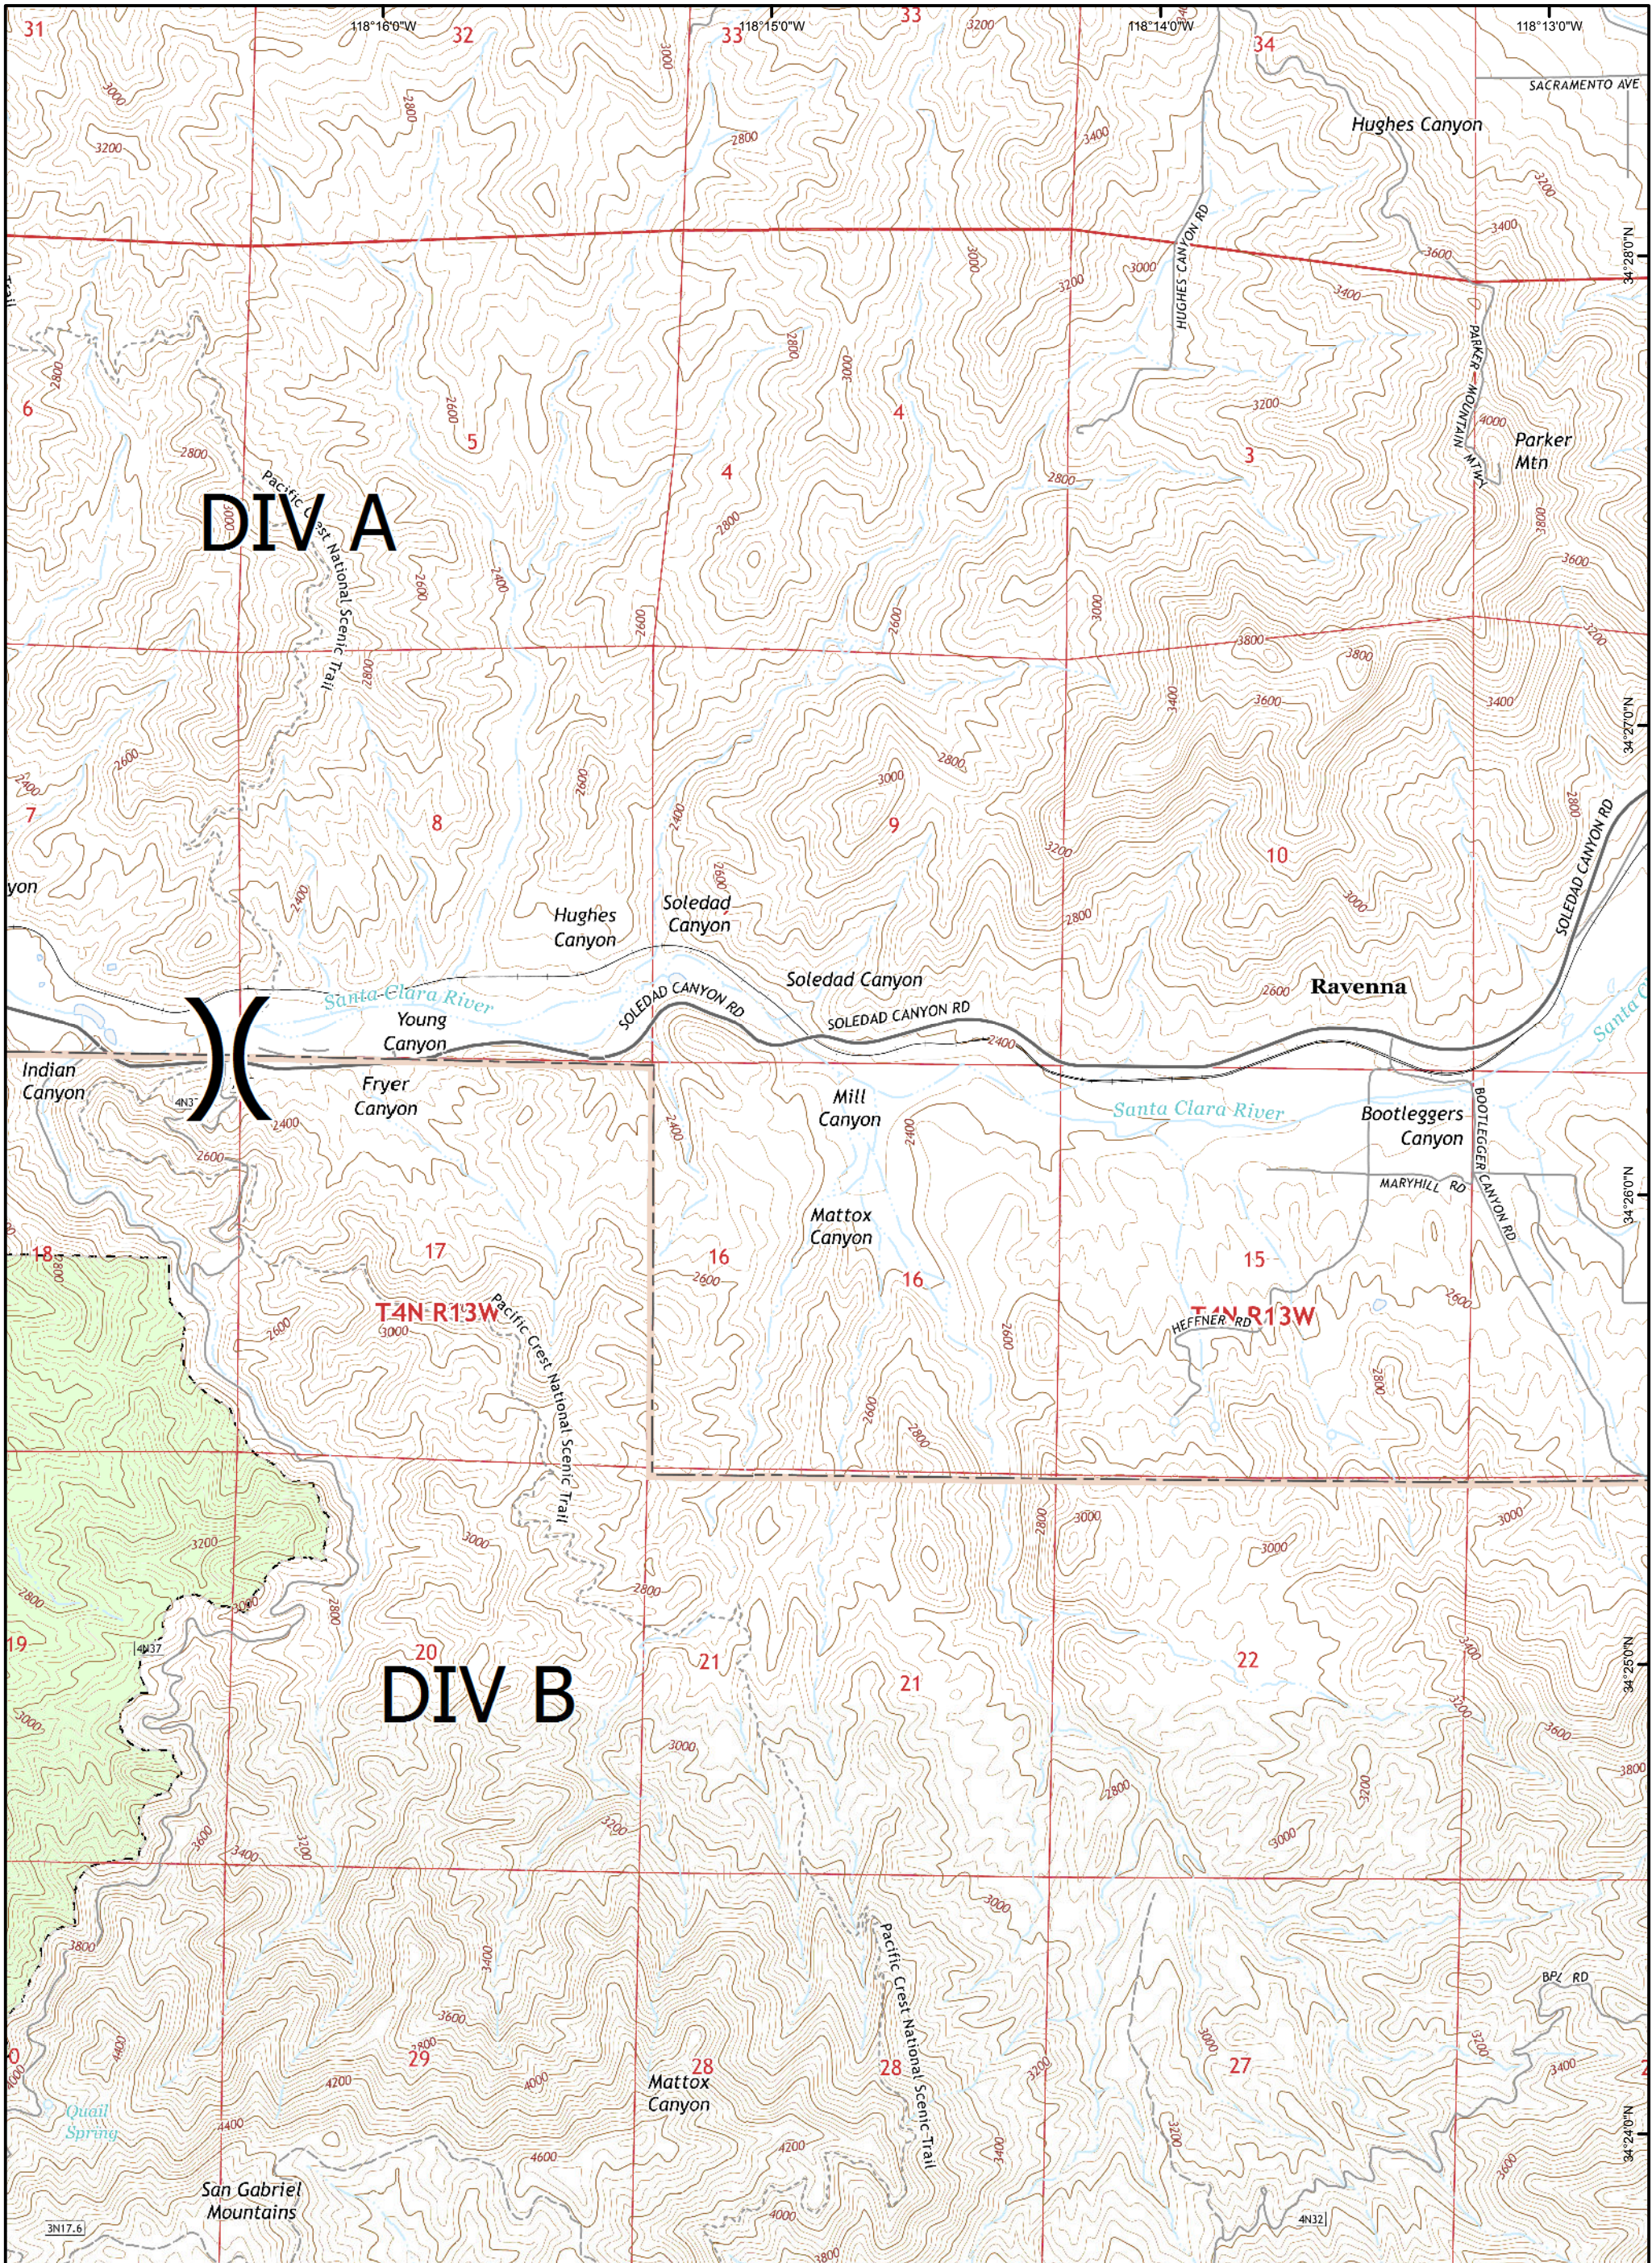

SAND INCIDENT
 JULY 24, 2016 0600 HRS
 CA-ANF-003008

IAP MAP
 Page B1

Legend

Index

SAND INCIDENT
 JULY 24, 2016 0600 HRS
 CA-ANF-003008

IAP MAP
 Page B2

Legend

-  Uncontrolled Fire Edge
-  Completed Line
-  Wilderness Area
-  Division

Index

B1	B2	B3	B4
C1	C2	C3	C4

SAND INCIDENT
 JULY 24, 2016 0600 HRS
 CA-ANF-003008

IAP MAP
 Page B3

Legend

Division

-  Uncontrolled Fire Edge
-  Wilderness Area

Index

B1	B2	B3	B4
C1	C2	C3	C4

SAND INCIDENT
 JULY 24, 2016 0600 HRS
 CA-ANF-003008

IAP MAP
 Page B4

Legend

Index

B1	B2	B3	B4
C1	C2	C3	C4

SAND INCIDENT
 JULY 24, 2016 0600 HRS
 CA-ANF-003008

IAP MAP
 Page C1

Legend

 Uncontrolled Fire Edge

Index

SAND INCIDENT
 JULY 24, 2016 0600 HRS
 CA-ANF-003008

IAP MAP
 Page C2

Legend

- Uncontrolled Fire Edge
- Wilderness Area
- Division
- Helispot

- Uncontrolled Fire Edge
- Wilderness Area