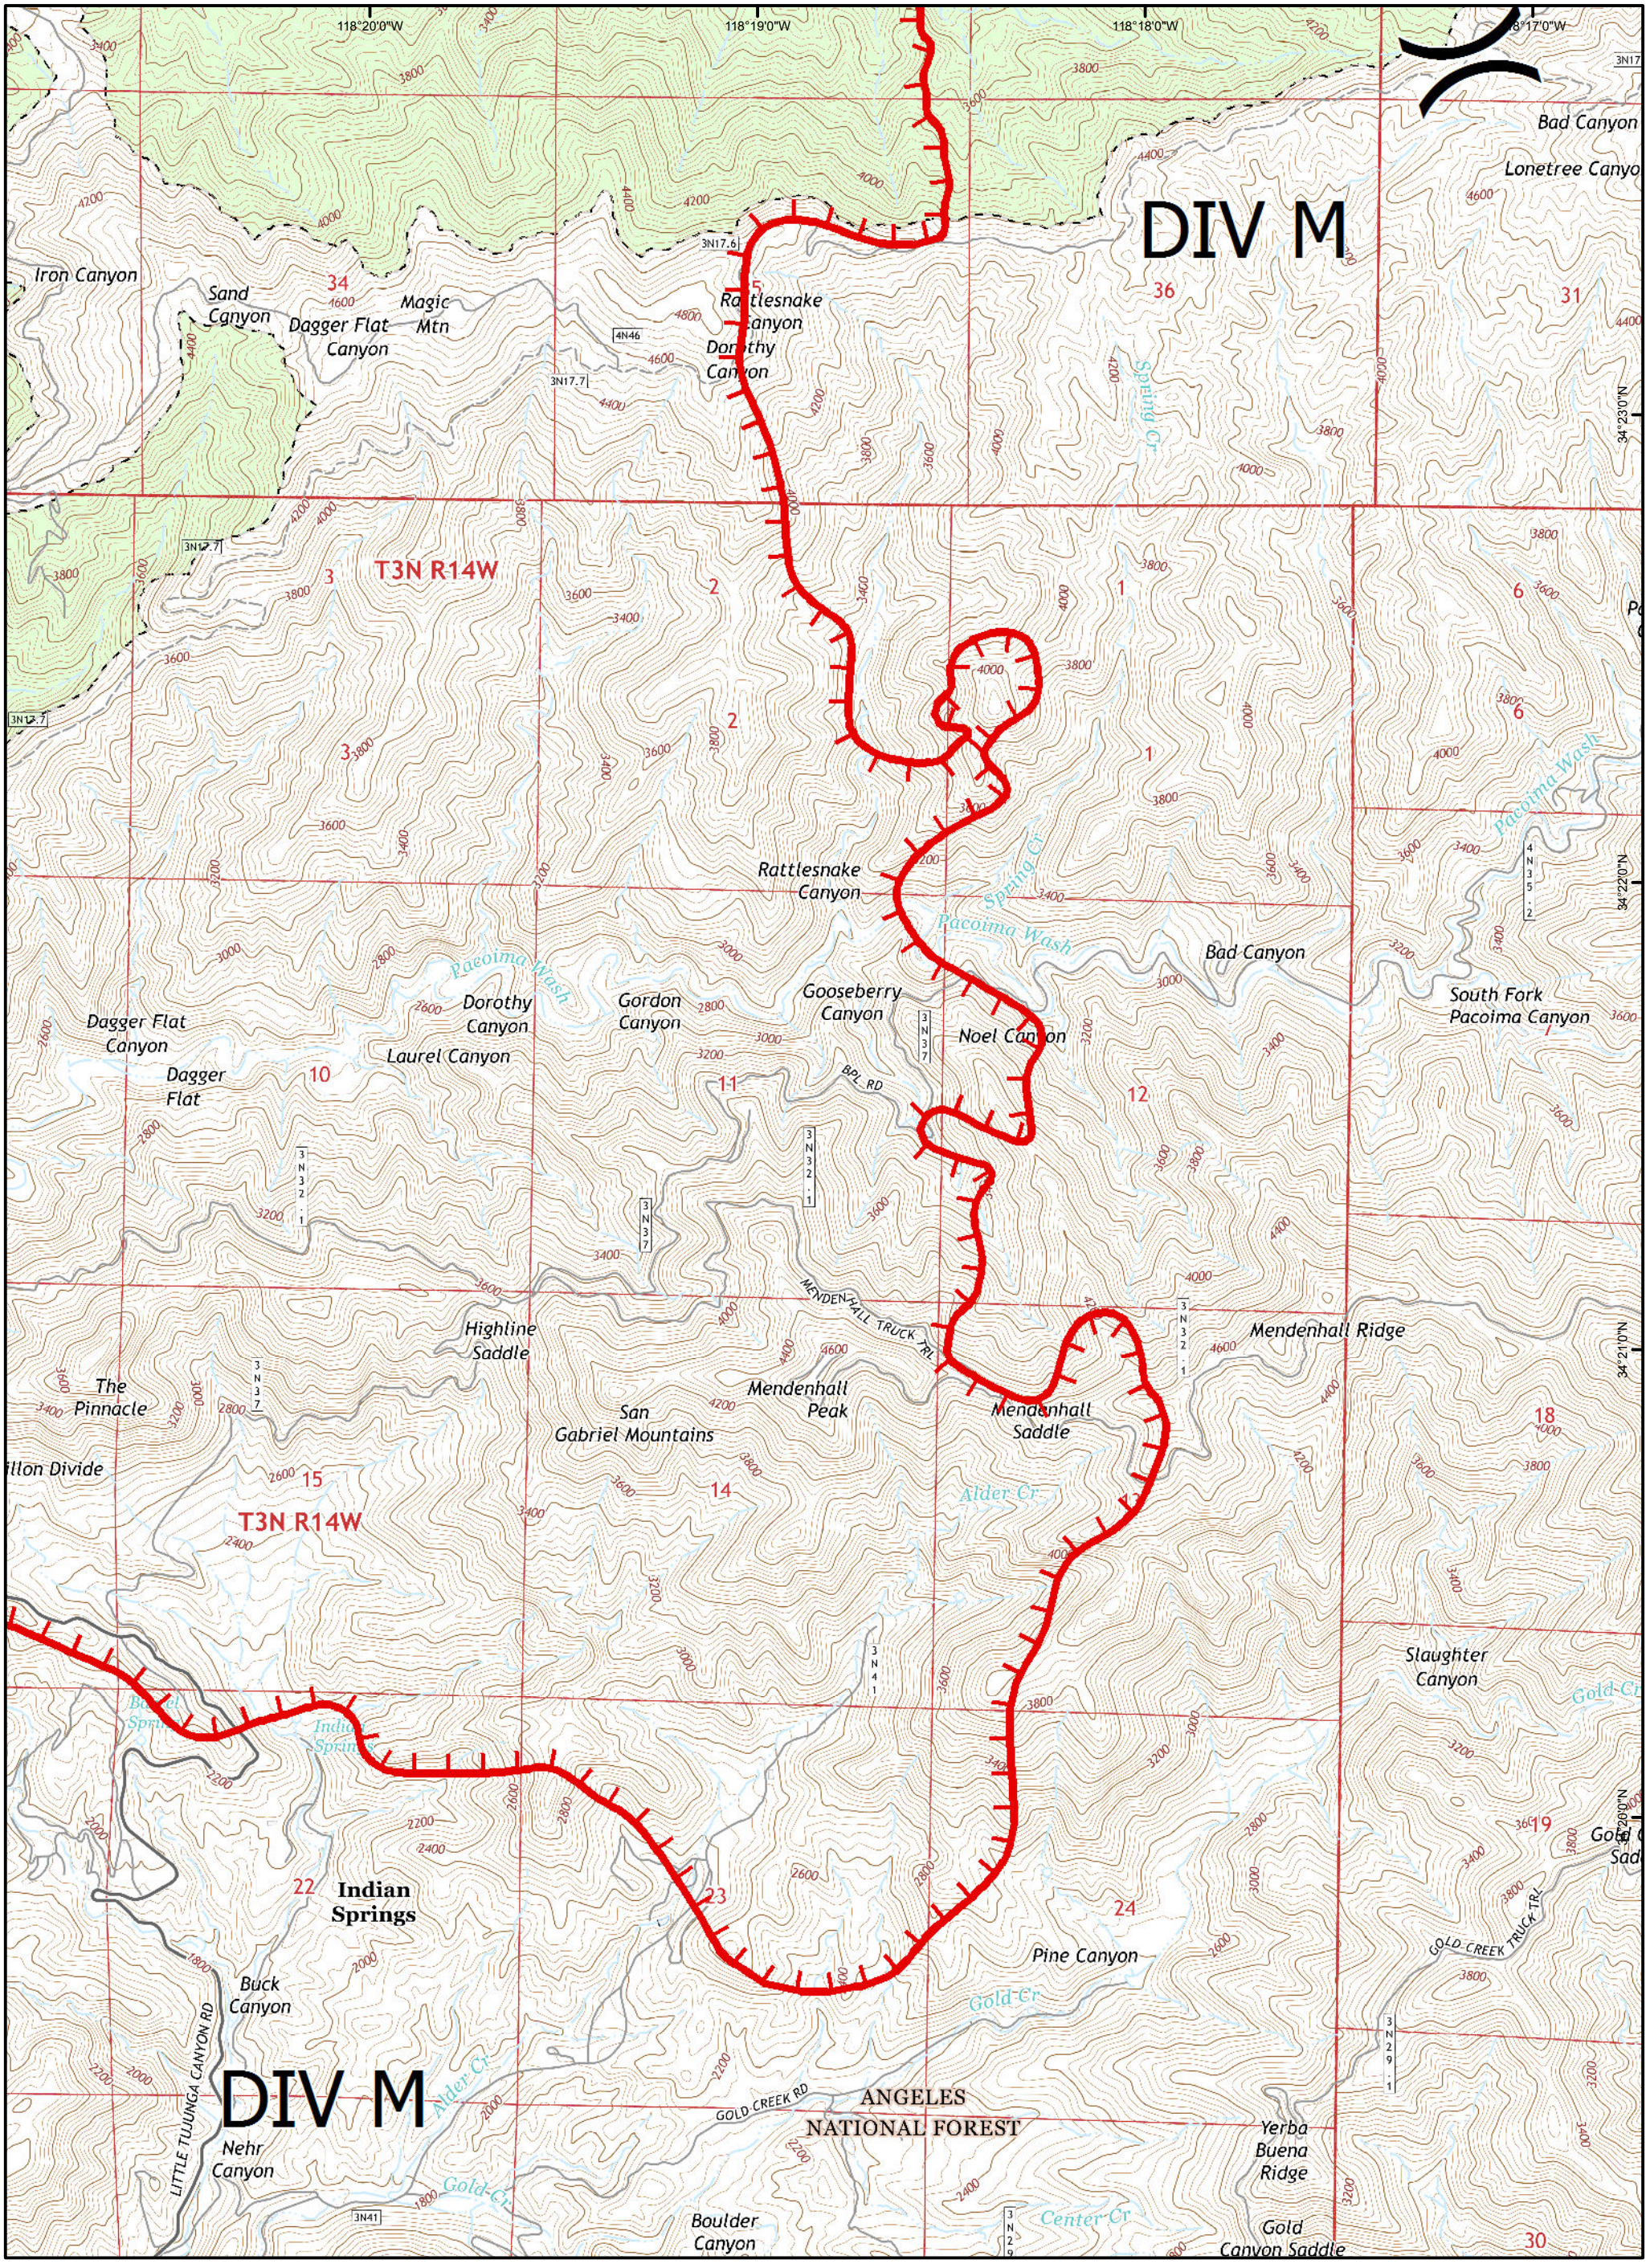

SAND INCIDENT
 JULY 24, 2016 0600 HRS
 CA-ANF-003008

IAP MAP
 Page B1

Legend

Index

SAND INCIDENT
 JULY 24, 2016 0600 HRS
 CA-ANF-003008

IAP MAP
 Page B2

Legend

-  Uncontrolled Fire Edge
-  Completed Line
-  Wilderness Area
-  Division

Index

B1	B2	B3	B4
C1	C2	C3	C4

SAND INCIDENT
 JULY 24, 2016 0600 HRS
 CA-ANF-003008

IAP MAP
 Page B3

Legend

Division

-  Uncontrolled Fire Edge
-  Wilderness Area

Index

Legend

 Uncontrolled Fire Edge

Index

SAND INCIDENT
 JULY 24, 2016 0600 HRS
 CA-ANF-003008

IAP MAP
 Page C2

Legend

- Uncontrolled Fire Edge
- Wilderness Area
- Division
- Helispot

- Uncontrolled Fire Edge
- Wilderness Area

Index

B1	B2	B3	B4
C1	C2	C3	C4

SAND INCIDENT
 JULY 24, 2016 0600 HRS
 CA-ANF-003008

IAP MAP
 Page C3

Legend

- Uncontrolled Fire Edge
- Wilderness Area

Index

SAND INCIDENT
 JULY 24, 2016 0600 HRS
 CA-ANF-003008