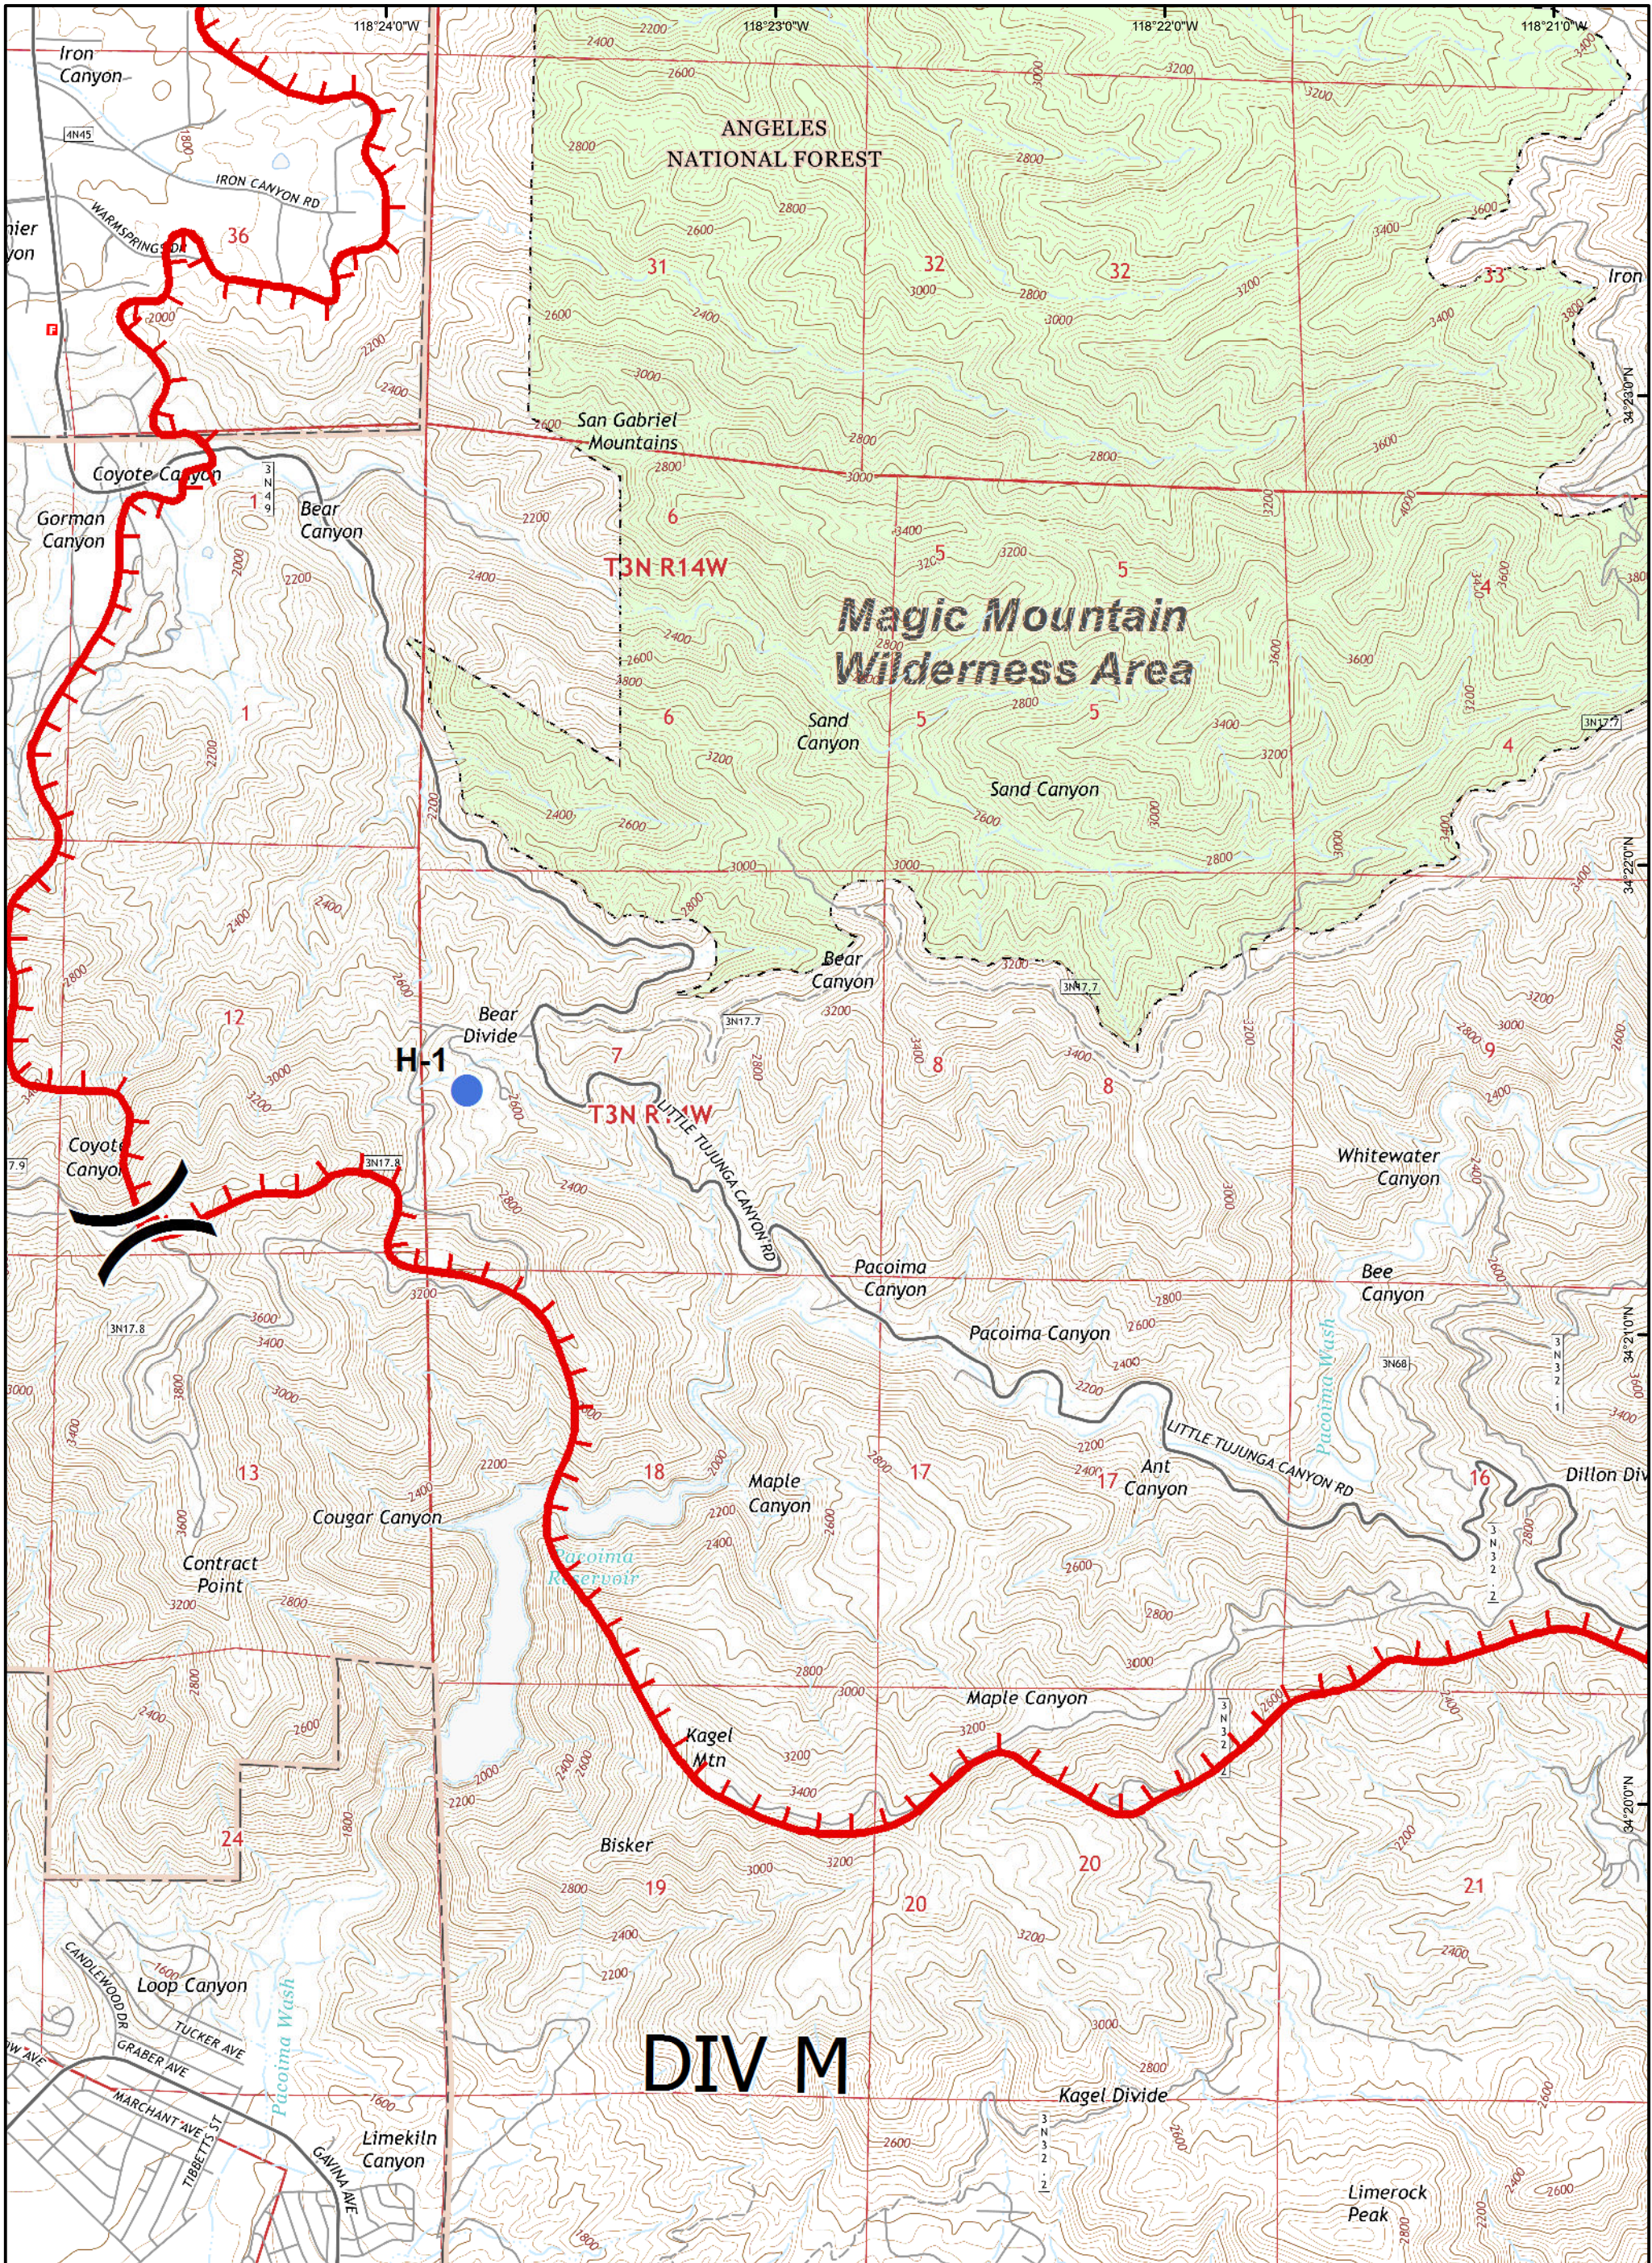

SAND INCIDENT
 JULY 24, 2016 0600 HRS
 CA-ANF-003008

IAP MAP
 Page B1

Legend

Index

SAND INCIDENT
 JULY 24, 2016 0600 HRS
 CA-ANF-003008

IAP MAP
 Page B2

Legend

-  Uncontrolled Fire Edge
-  Completed Line
-  Wilderness Area
-  Division

Index

B1	B2	B3	B4
C1	C2	C3	C4

SAND INCIDENT
 JULY 24, 2016 0600 HRS
 CA-ANF-003008

IAP MAP
 Page B3

Legend

Division

-  Uncontrolled Fire Edge
-  Wilderness Area

Index

B1	B2	B3	B4
C1	C2	C3	C4

SAND INCIDENT
 JULY 24, 2016 0600 HRS
 CA-ANF-003008

IAP MAP
 Page B4

Legend

Index

B1	B2	B3	B4
C1	C2	C3	C4

SAND INCIDENT
 JULY 24, 2016 0600 HRS
 CA-ANF-003008

IAP MAP
 Page C1

Legend

 Uncontrolled Fire Edge

Index

SAND INCIDENT
 JULY 24, 2016 0600 HRS
 CA-ANF-003008

IAP MAP
 Page C2

Legend

- Uncontrolled Fire Edge
- Wilderness Area
- Division
- Helispot

- Uncontrolled Fire Edge
- Wilderness Area