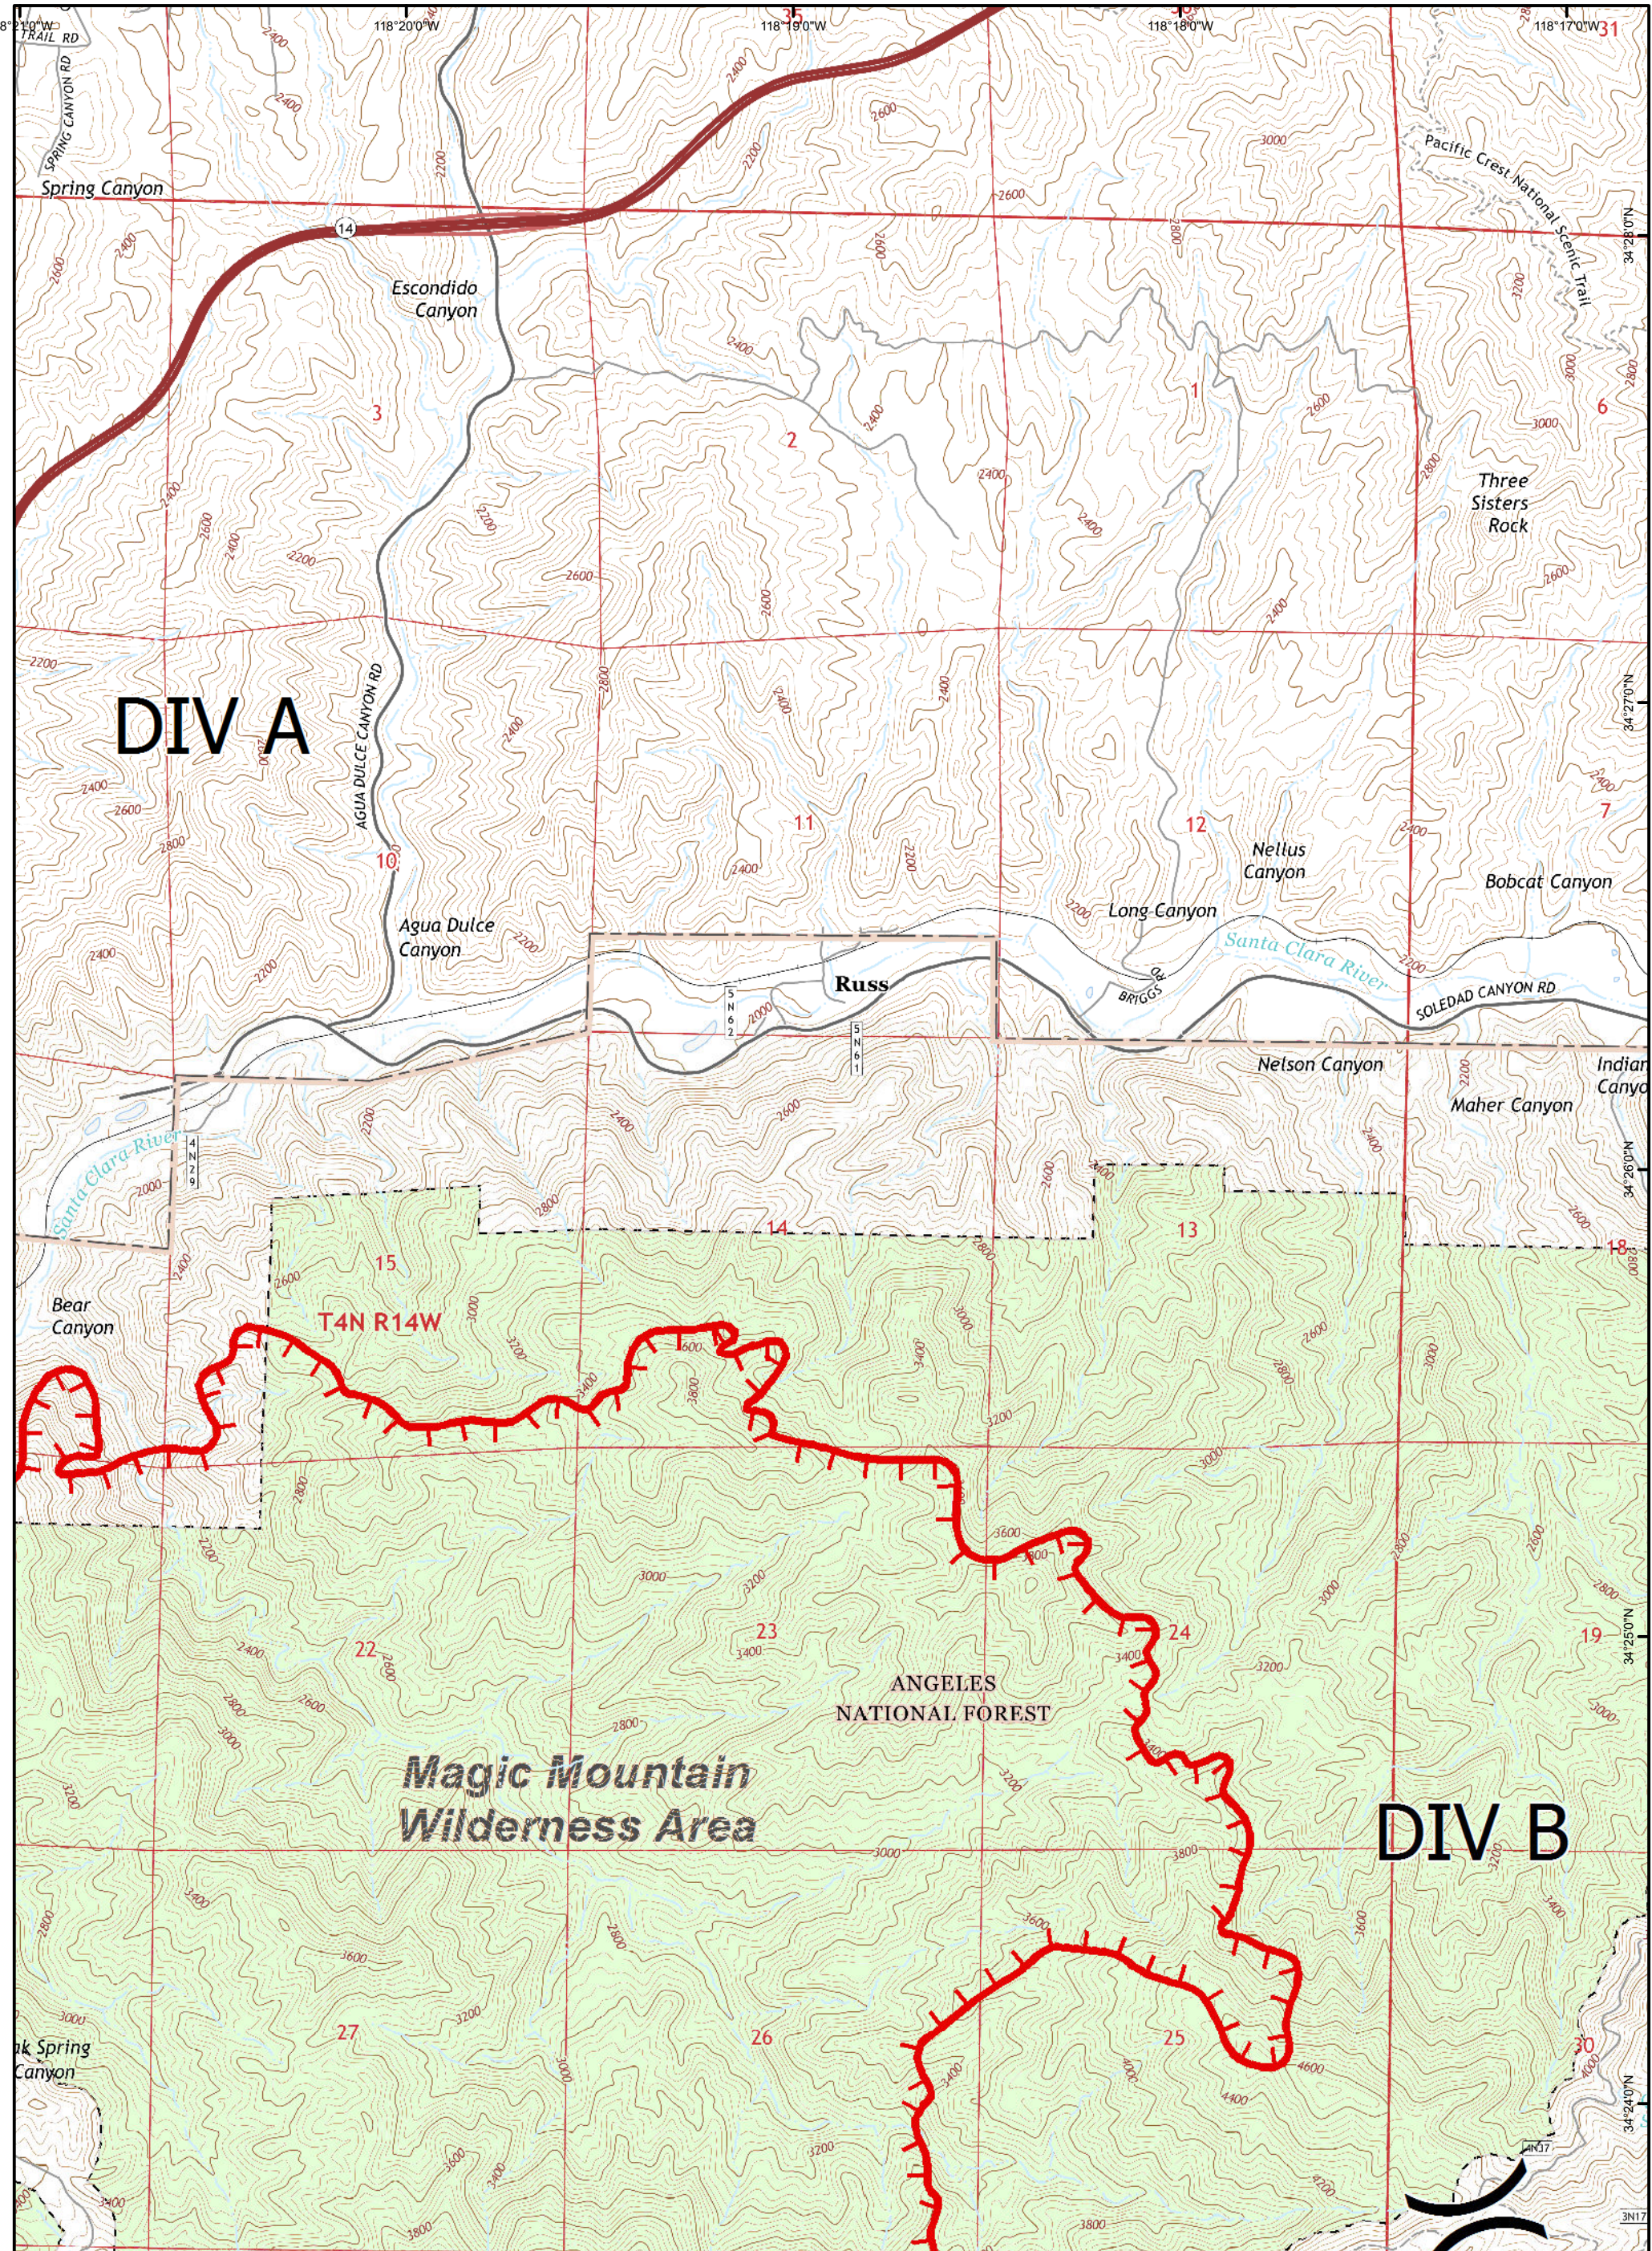

SAND INCIDENT
 JULY 24, 2016 0600 HRS
 CA-ANF-003008

IAP MAP
 Page B1

Legend

Index

SAND INCIDENT
 JULY 24, 2016 0600 HRS
 CA-ANF-003008

IAP MAP
 Page B2

Legend

-  Uncontrolled Fire Edge
-  Completed Line
-  Wilderness Area
-  Division

Index

B1	B2	B3	B4
C1	C2	C3	C4

SAND INCIDENT
 JULY 24, 2016 0600 HRS
 CA-ANF-003008

IAP MAP
 Page B3

Legend

Division

-  Uncontrolled Fire Edge
-  Wilderness Area

Index

B1	B2	B3	B4
C1	C2	C3	C4

SAND INCIDENT
 JULY 24, 2016 0600 HRS
 CA-ANF-003008

IAP MAP
 Page B4

Legend

Index

B1	B2	B3	B4
C1	C2	C3	C4

SAND INCIDENT
 JULY 24, 2016 0600 HRS
 CA-ANF-003008

IAP MAP
 Page C1

Legend

 Uncontrolled Fire Edge

Index

SAND INCIDENT
 JULY 24, 2016 0600 HRS
 CA-ANF-003008

IAP MAP
 Page C2

Legend

- Uncontrolled Fire Edge
- Wilderness Area
- Division
- Helispot

- Uncontrolled Fire Edge
- Wilderness Area