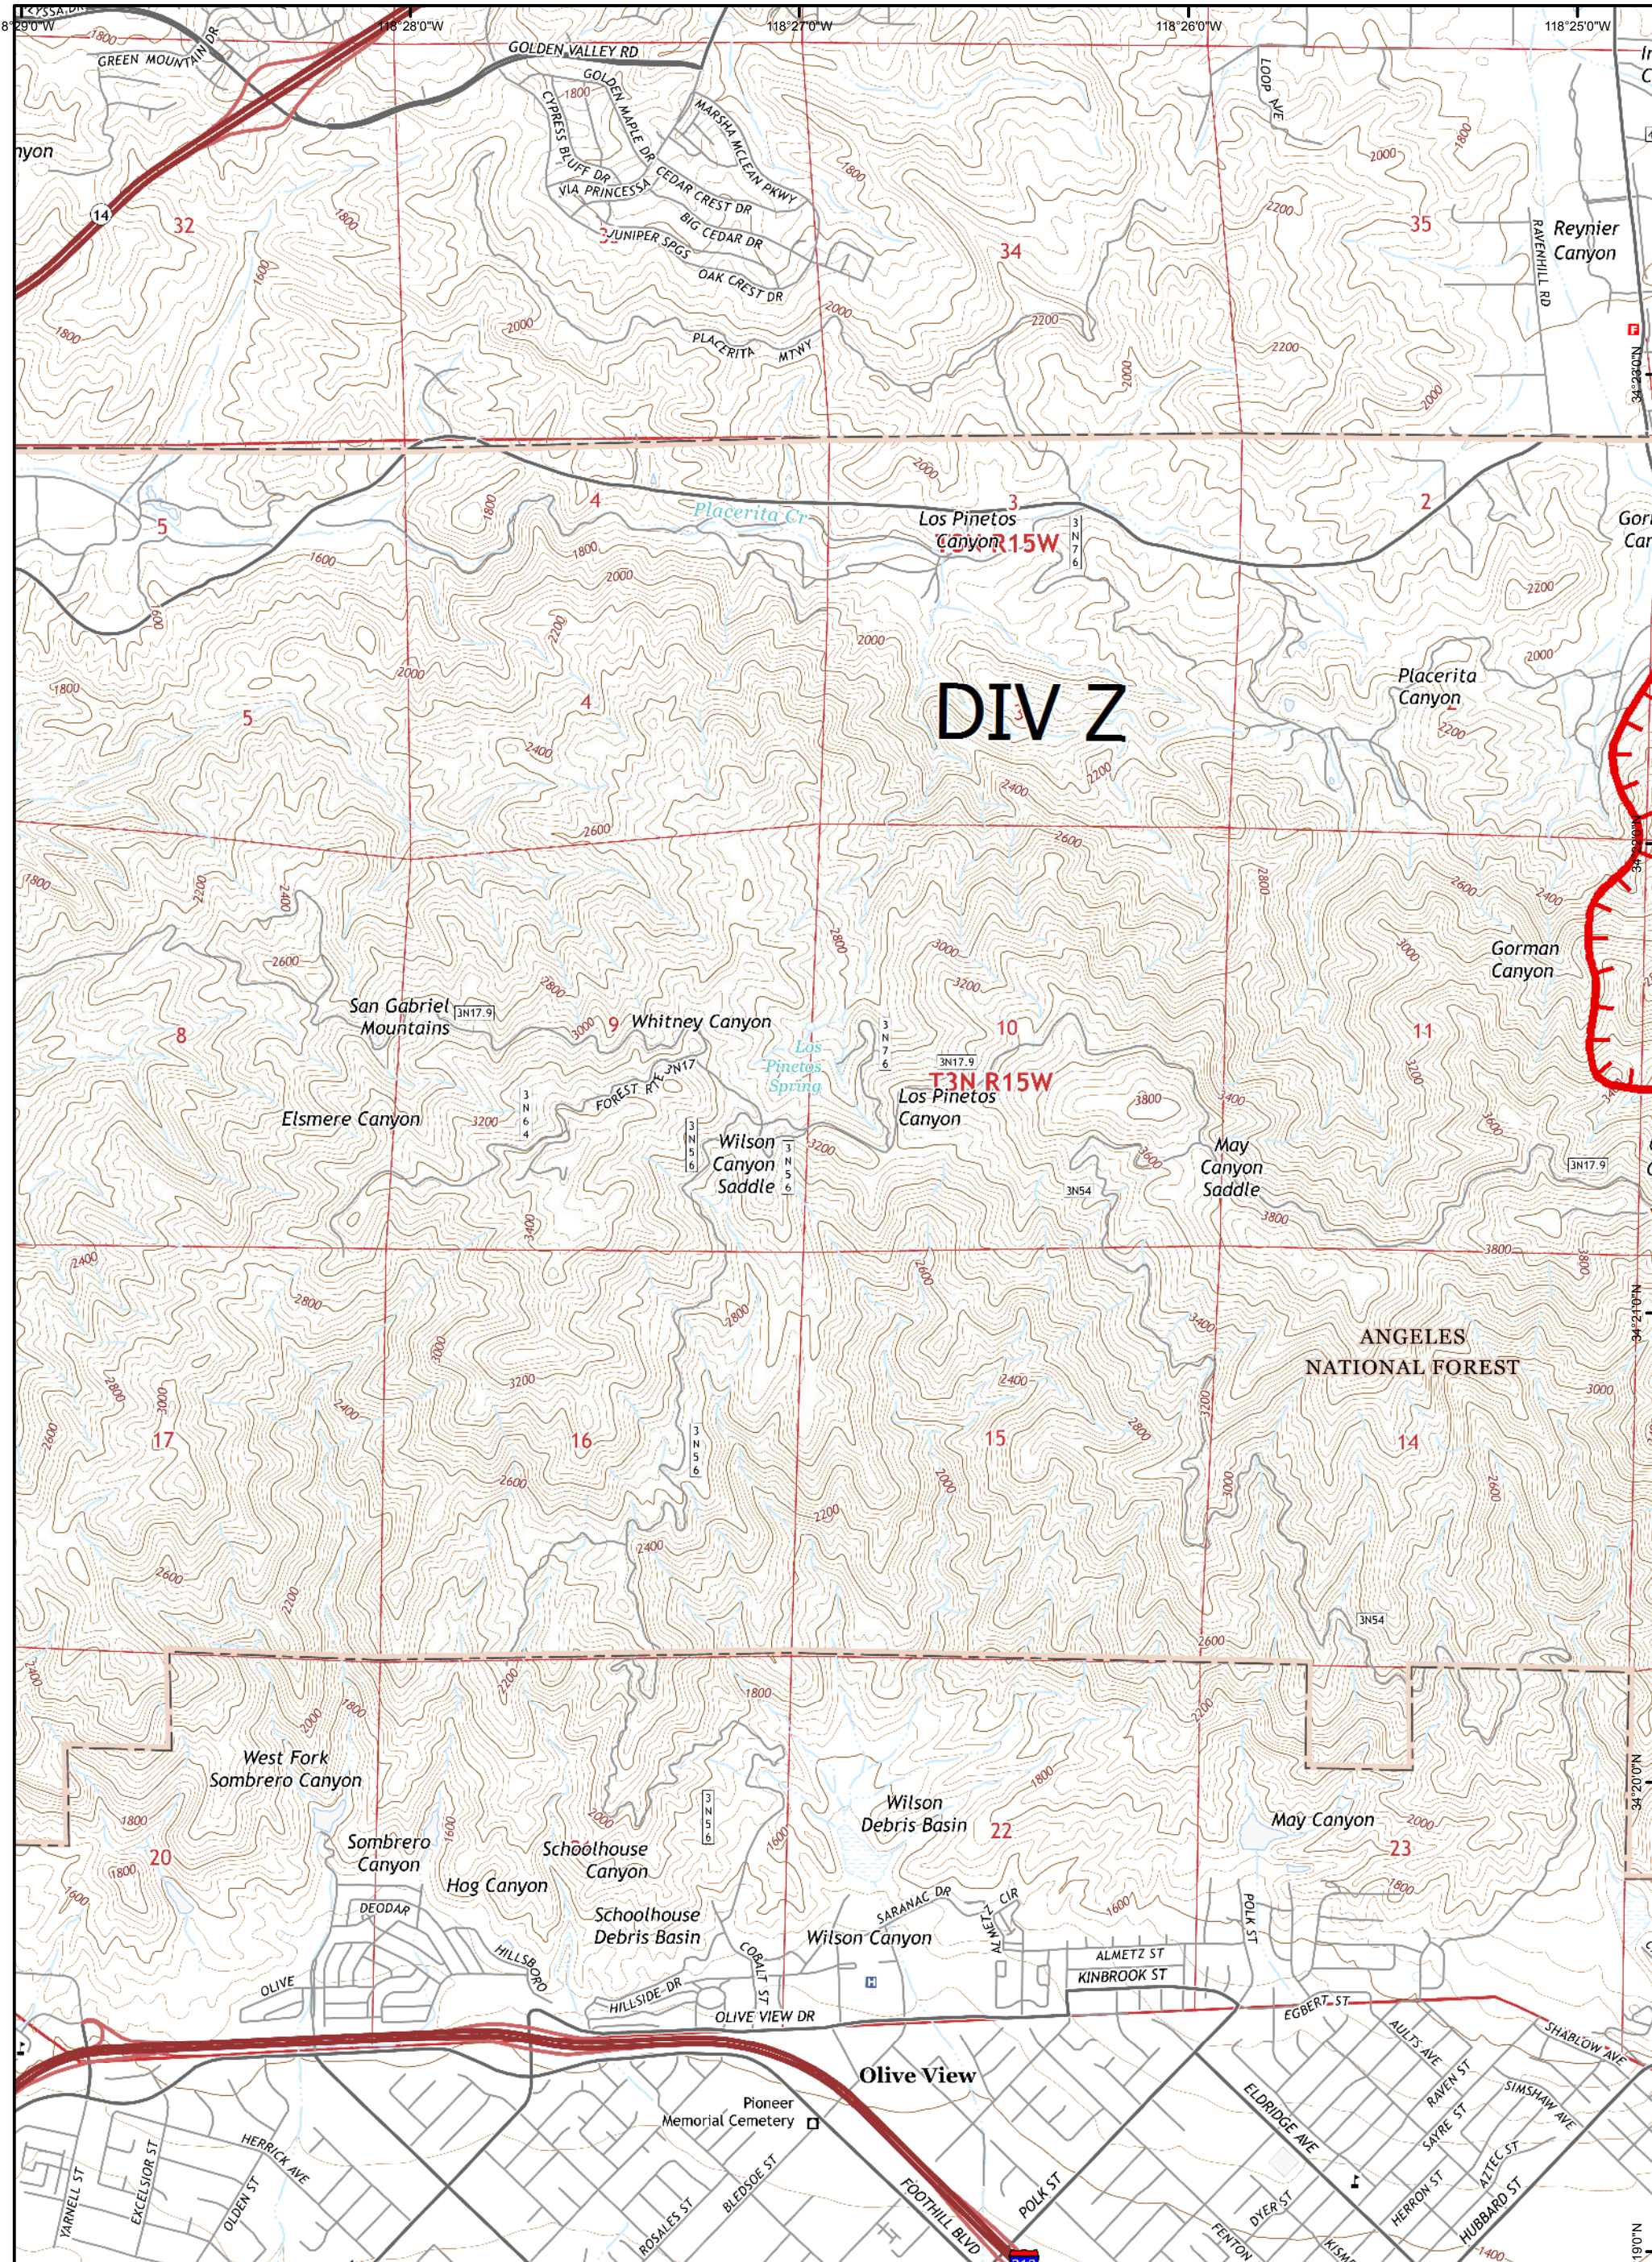

SAND INCIDENT
 JULY 24, 2016 0600 HRS
 CA-ANF-003008

IAP MAP
 Page B1

Legend

Index

SAND INCIDENT
 JULY 24, 2016 0600 HRS
 CA-ANF-003008

IAP MAP
 Page B2

Legend

-  Uncontrolled Fire Edge
-  Completed Line
-  Wilderness Area
-  Division

Index

B1	B2	B3	B4
C1	C2	C3	C4

SAND INCIDENT
 JULY 24, 2016 0600 HRS
 CA-ANF-003008

IAP MAP
 Page B3

Legend

Division

-  Uncontrolled Fire Edge
-  Wilderness Area

Index

B1	B2	B3	B4
C1	C2	C3	C4

SAND INCIDENT
 JULY 24, 2016 0600 HRS
 CA-ANF-003008

IAP MAP
 Page B4

Legend

Index

B1	B2	B3	B4
C1	C2	C3	C4

SAND INCIDENT
 JULY 24, 2016 0600 HRS
 CA-ANF-003008

IAP MAP
 Page C1

Legend

 Uncontrolled Fire Edge

Index

SAND INCIDENT
 JULY 24, 2016 0600 HRS
 CA-ANF-003008

IAP MAP
 Page C2

Legend

- Uncontrolled Fire Edge
- Wilderness Area
- Division
- Helispot

- Uncontrolled Fire Edge
- Wilderness Area