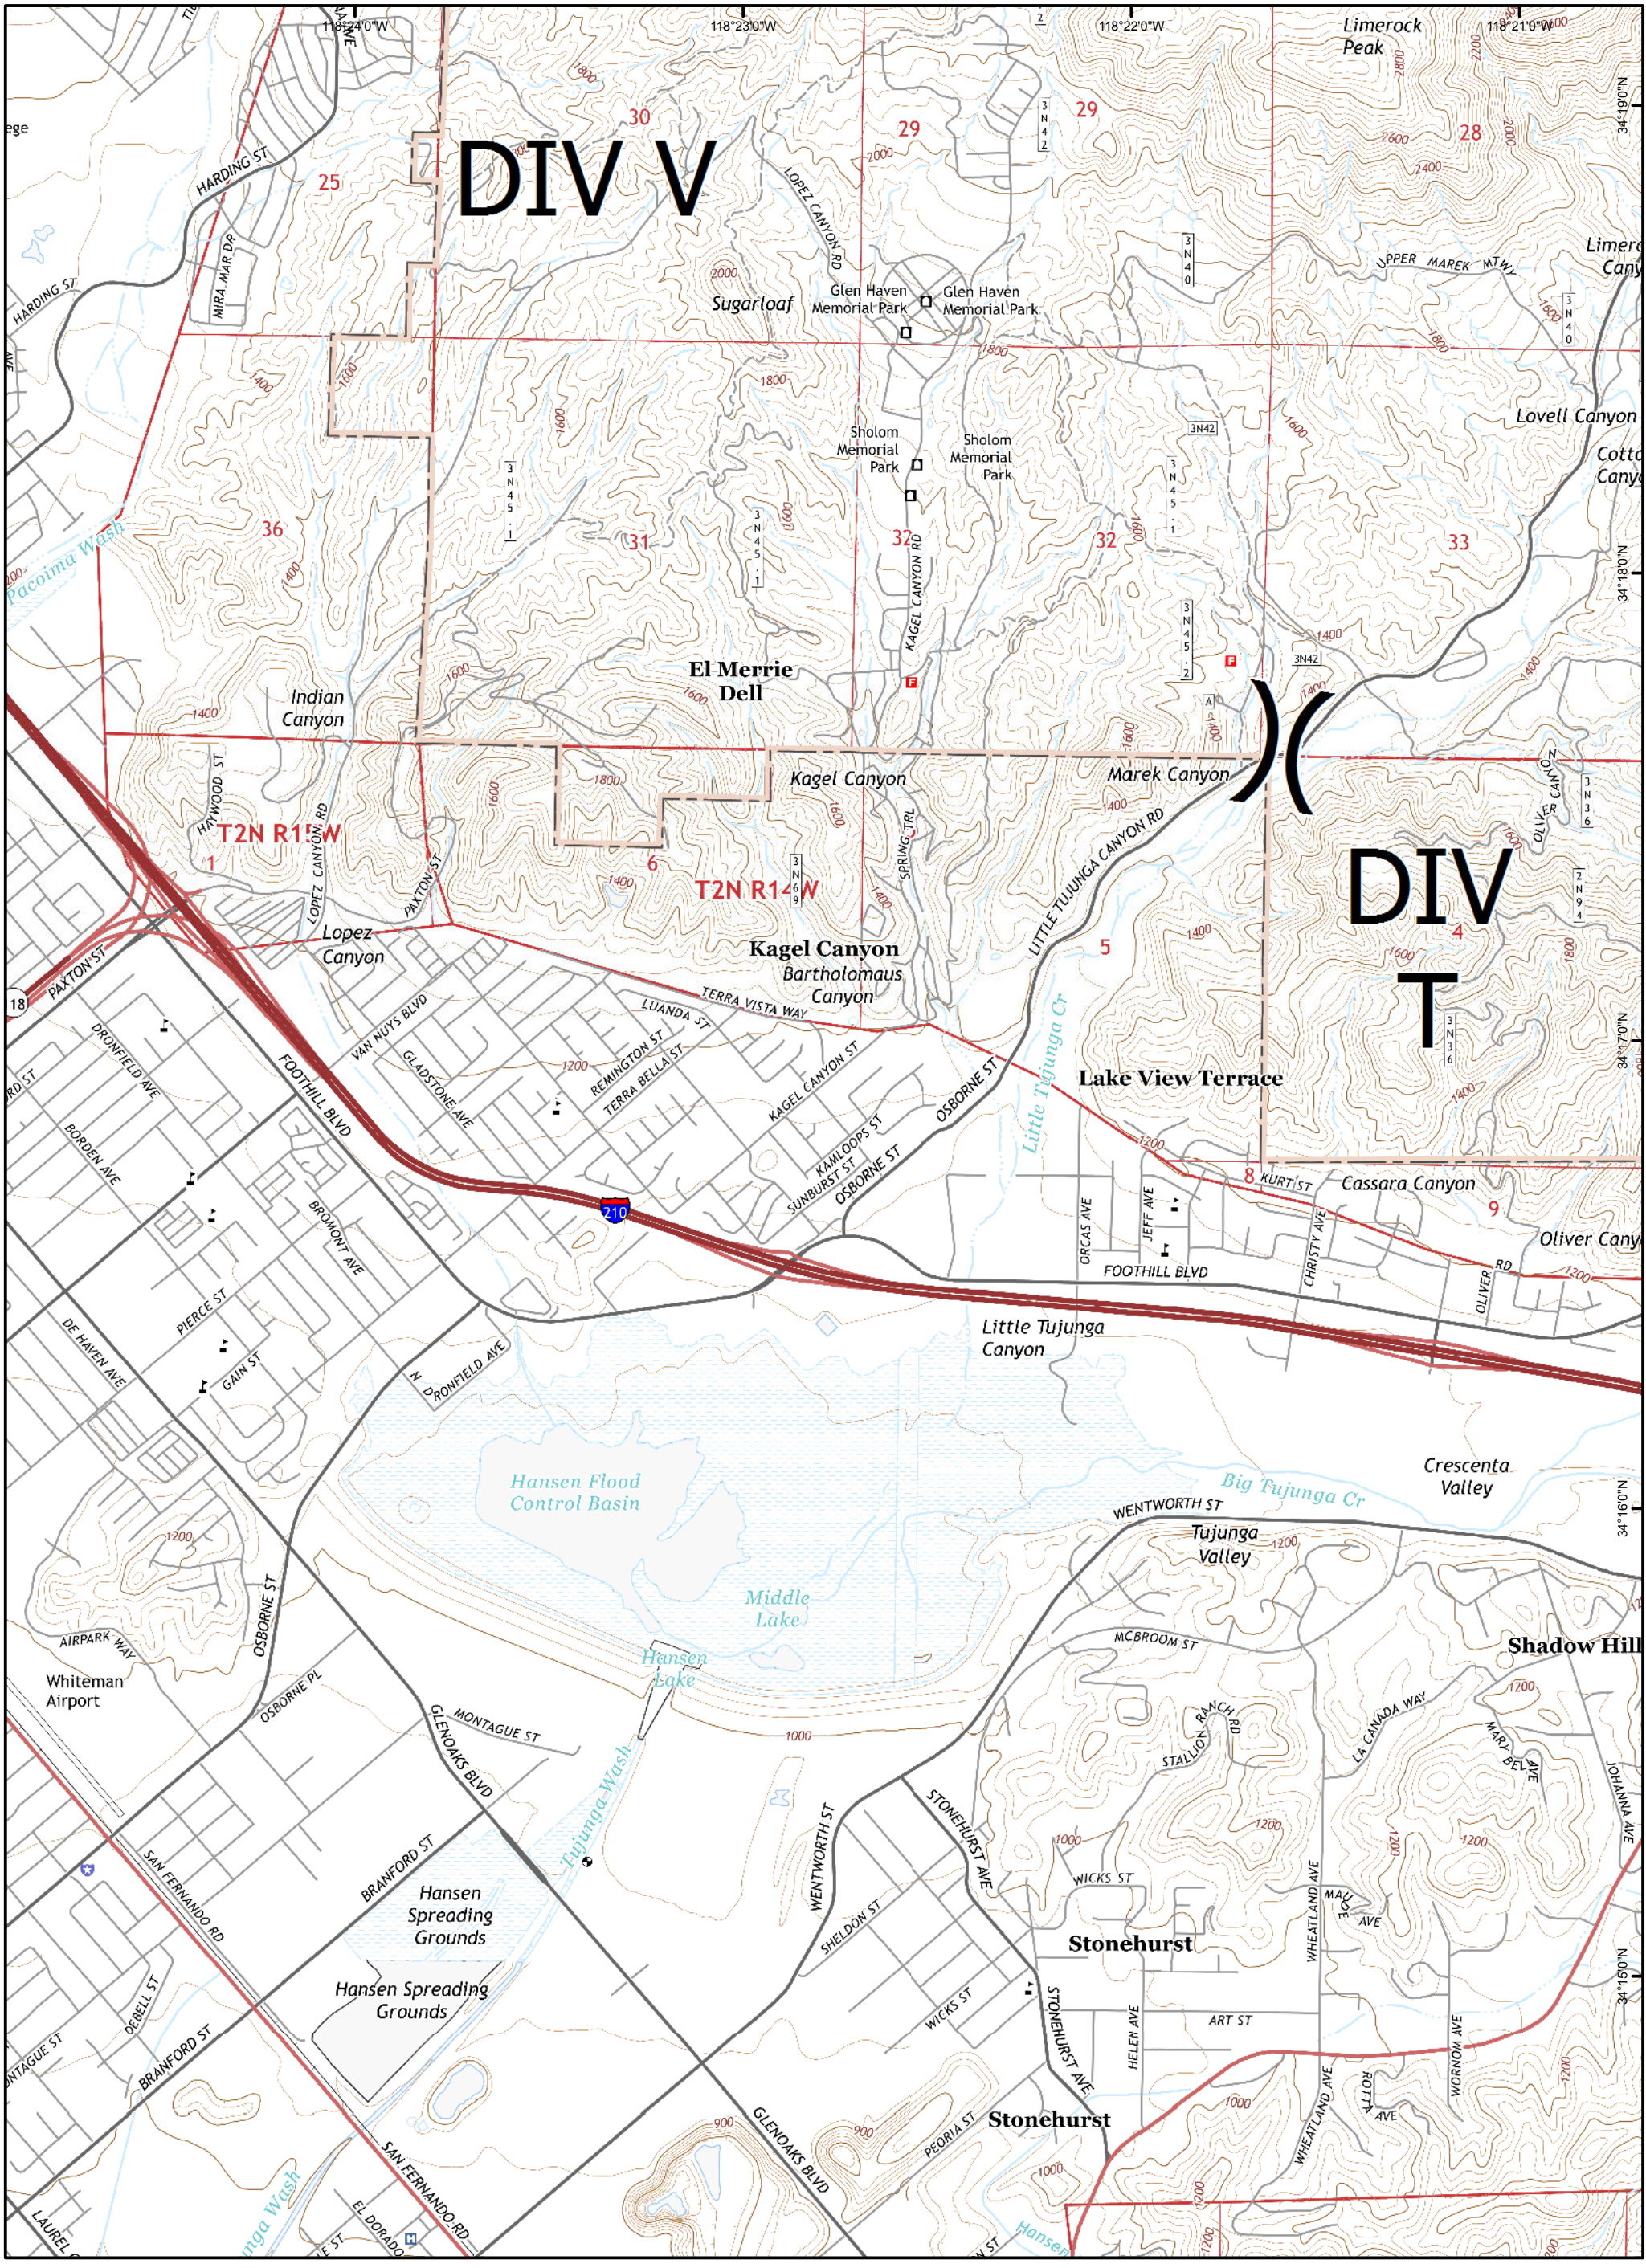

Drop Point

Helispot

HeliBase

Datum; NAD83 Miles GISS E. Lamas Team 3

**SAND INCIDENT**  
 JULY 25, 2016 0600 HRS  
 CA-ANF-003008

**IAP MAP**  
 Page D2

**Legend**

- Division
- Branch