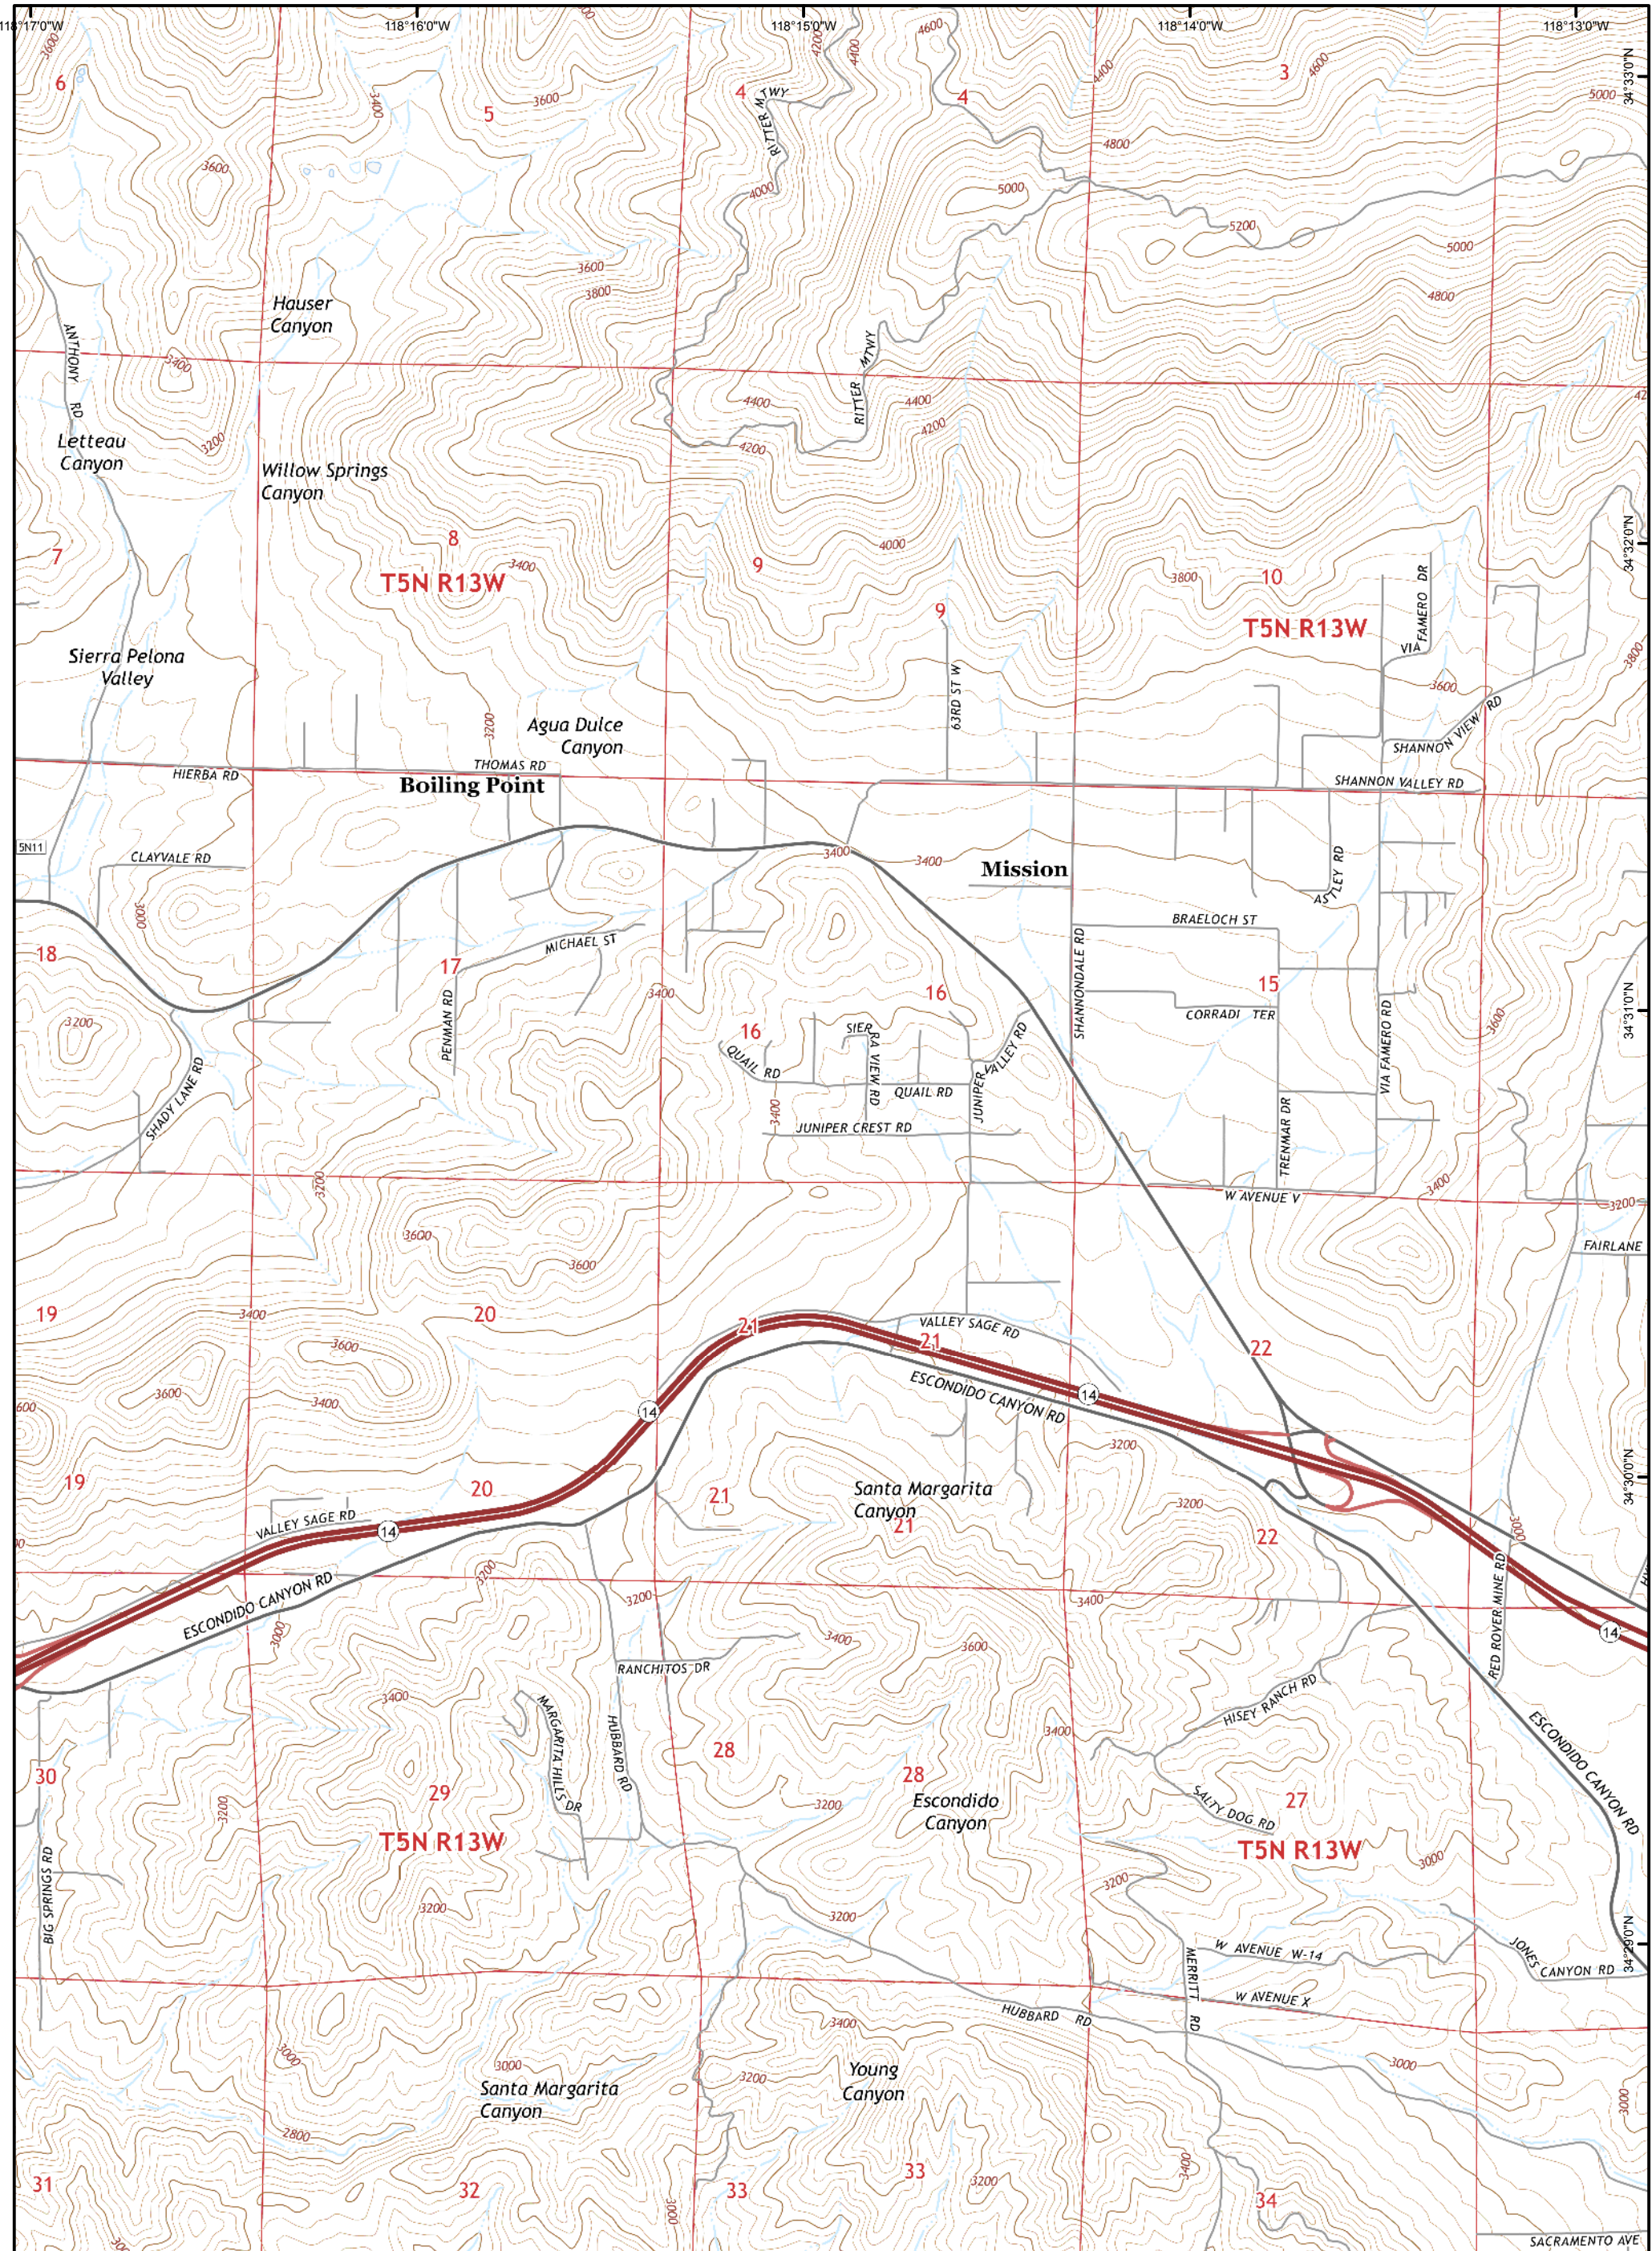

**SAND INCIDENT**  
 JULY 25, 2016 0600 HRS  
 CA-ANF-003008

**IAP MAP**  
 Index

**Legend**

) ( Division

[[ Branch

▬ Uncontrolled Fire Edge

— Completed Line

● Drop Point

● Helispot

Ⓜ HeliBase

**SAND INCIDENT**  
 JULY 25, 2016 0600 HRS  
 CA-ANF-003008

**IAP MAP**  
 Page A3

**Legend**

- Division
- Branch

- Uncontrolled Fire Edge
- Completed Line

- Drop Point
- Helispot
- HeliBase

**SAND INCIDENT**  
 JULY 25, 2016 0600 HRS  
 CA-ANF-003008

**IAP MAP**  
 Page A4

**Legend**

-  Division
-  Branch

-  Uncontrolled Fire Edge
-  Completed Line

-  Drop Point
-  Helispot
-  HeliBase

**SAND INCIDENT**  
 JULY 25, 2016 0600 HRS  
 CA-ANF-003008

**IAP MAP**  
 Page A5

**Legend**

Division

Branch

Uncontrolled Fire Edge

Completed Line

Drop Point

Helispot