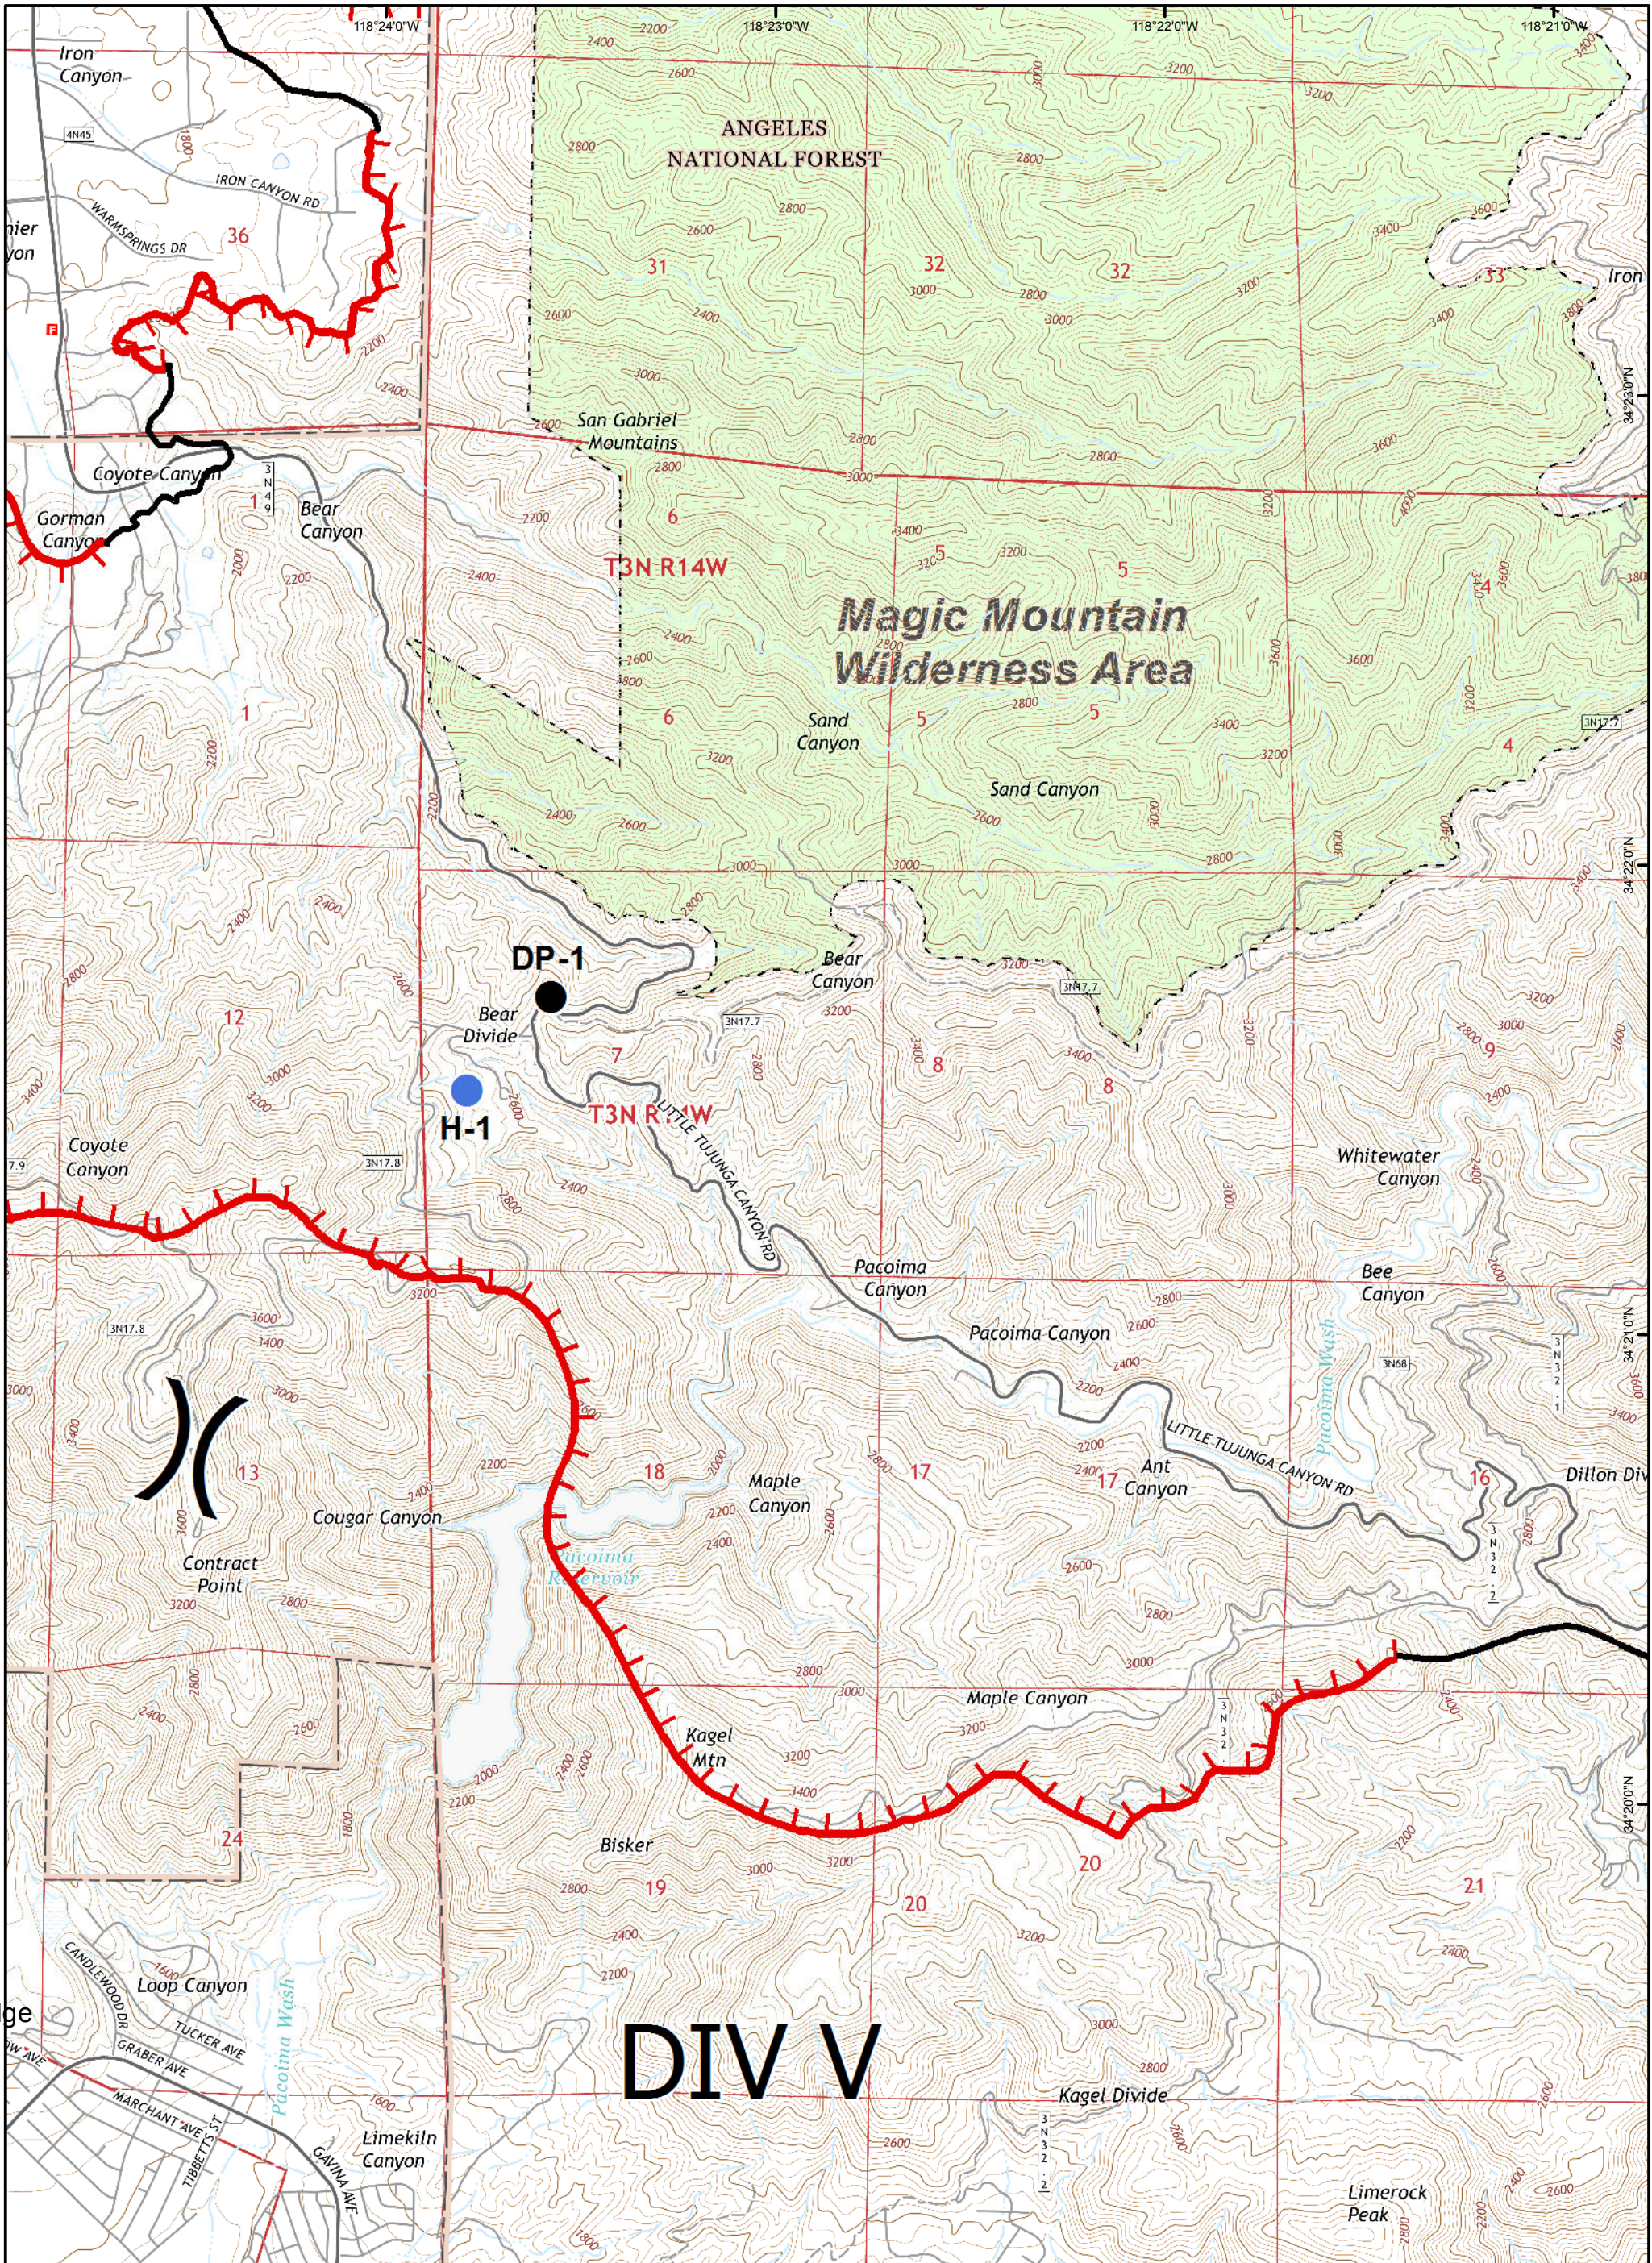

- Drop Point
- Helispot
- HeliBase

**SAND INCIDENT**  
 JULY 25, 2016 0600 HRS  
 CA-ANF-003008

**IAP MAP**  
 Page B4

**Legend**

Division

Branch

Uncontrolled Fire Edge

Completed Line

Drop Point

Helispot

HeliBase

**IAP MAP**  
 Page C1

**Legend**

- Division
- Branch

- Uncontrolled Fire Edge
- Completed Line

- Drop Point
- Helispot
- HeliBase

**SAND INCIDENT**  
 JULY 25, 2016 0600 HRS  
 CA-ANF-003008

**IAP MAP**  
 Page C2

**Legend**

- Uncontrolled Fire Edge
- Completed Line
- Drop Point
- Helispot
- HeliBase

- Uncontrolled Fire Edge
- Completed Line
- Drop Point
- Helispot
- HeliBase

**SAND INCIDENT**  
 JULY 25, 2016 0600 HRS  
 CA-ANF-003008