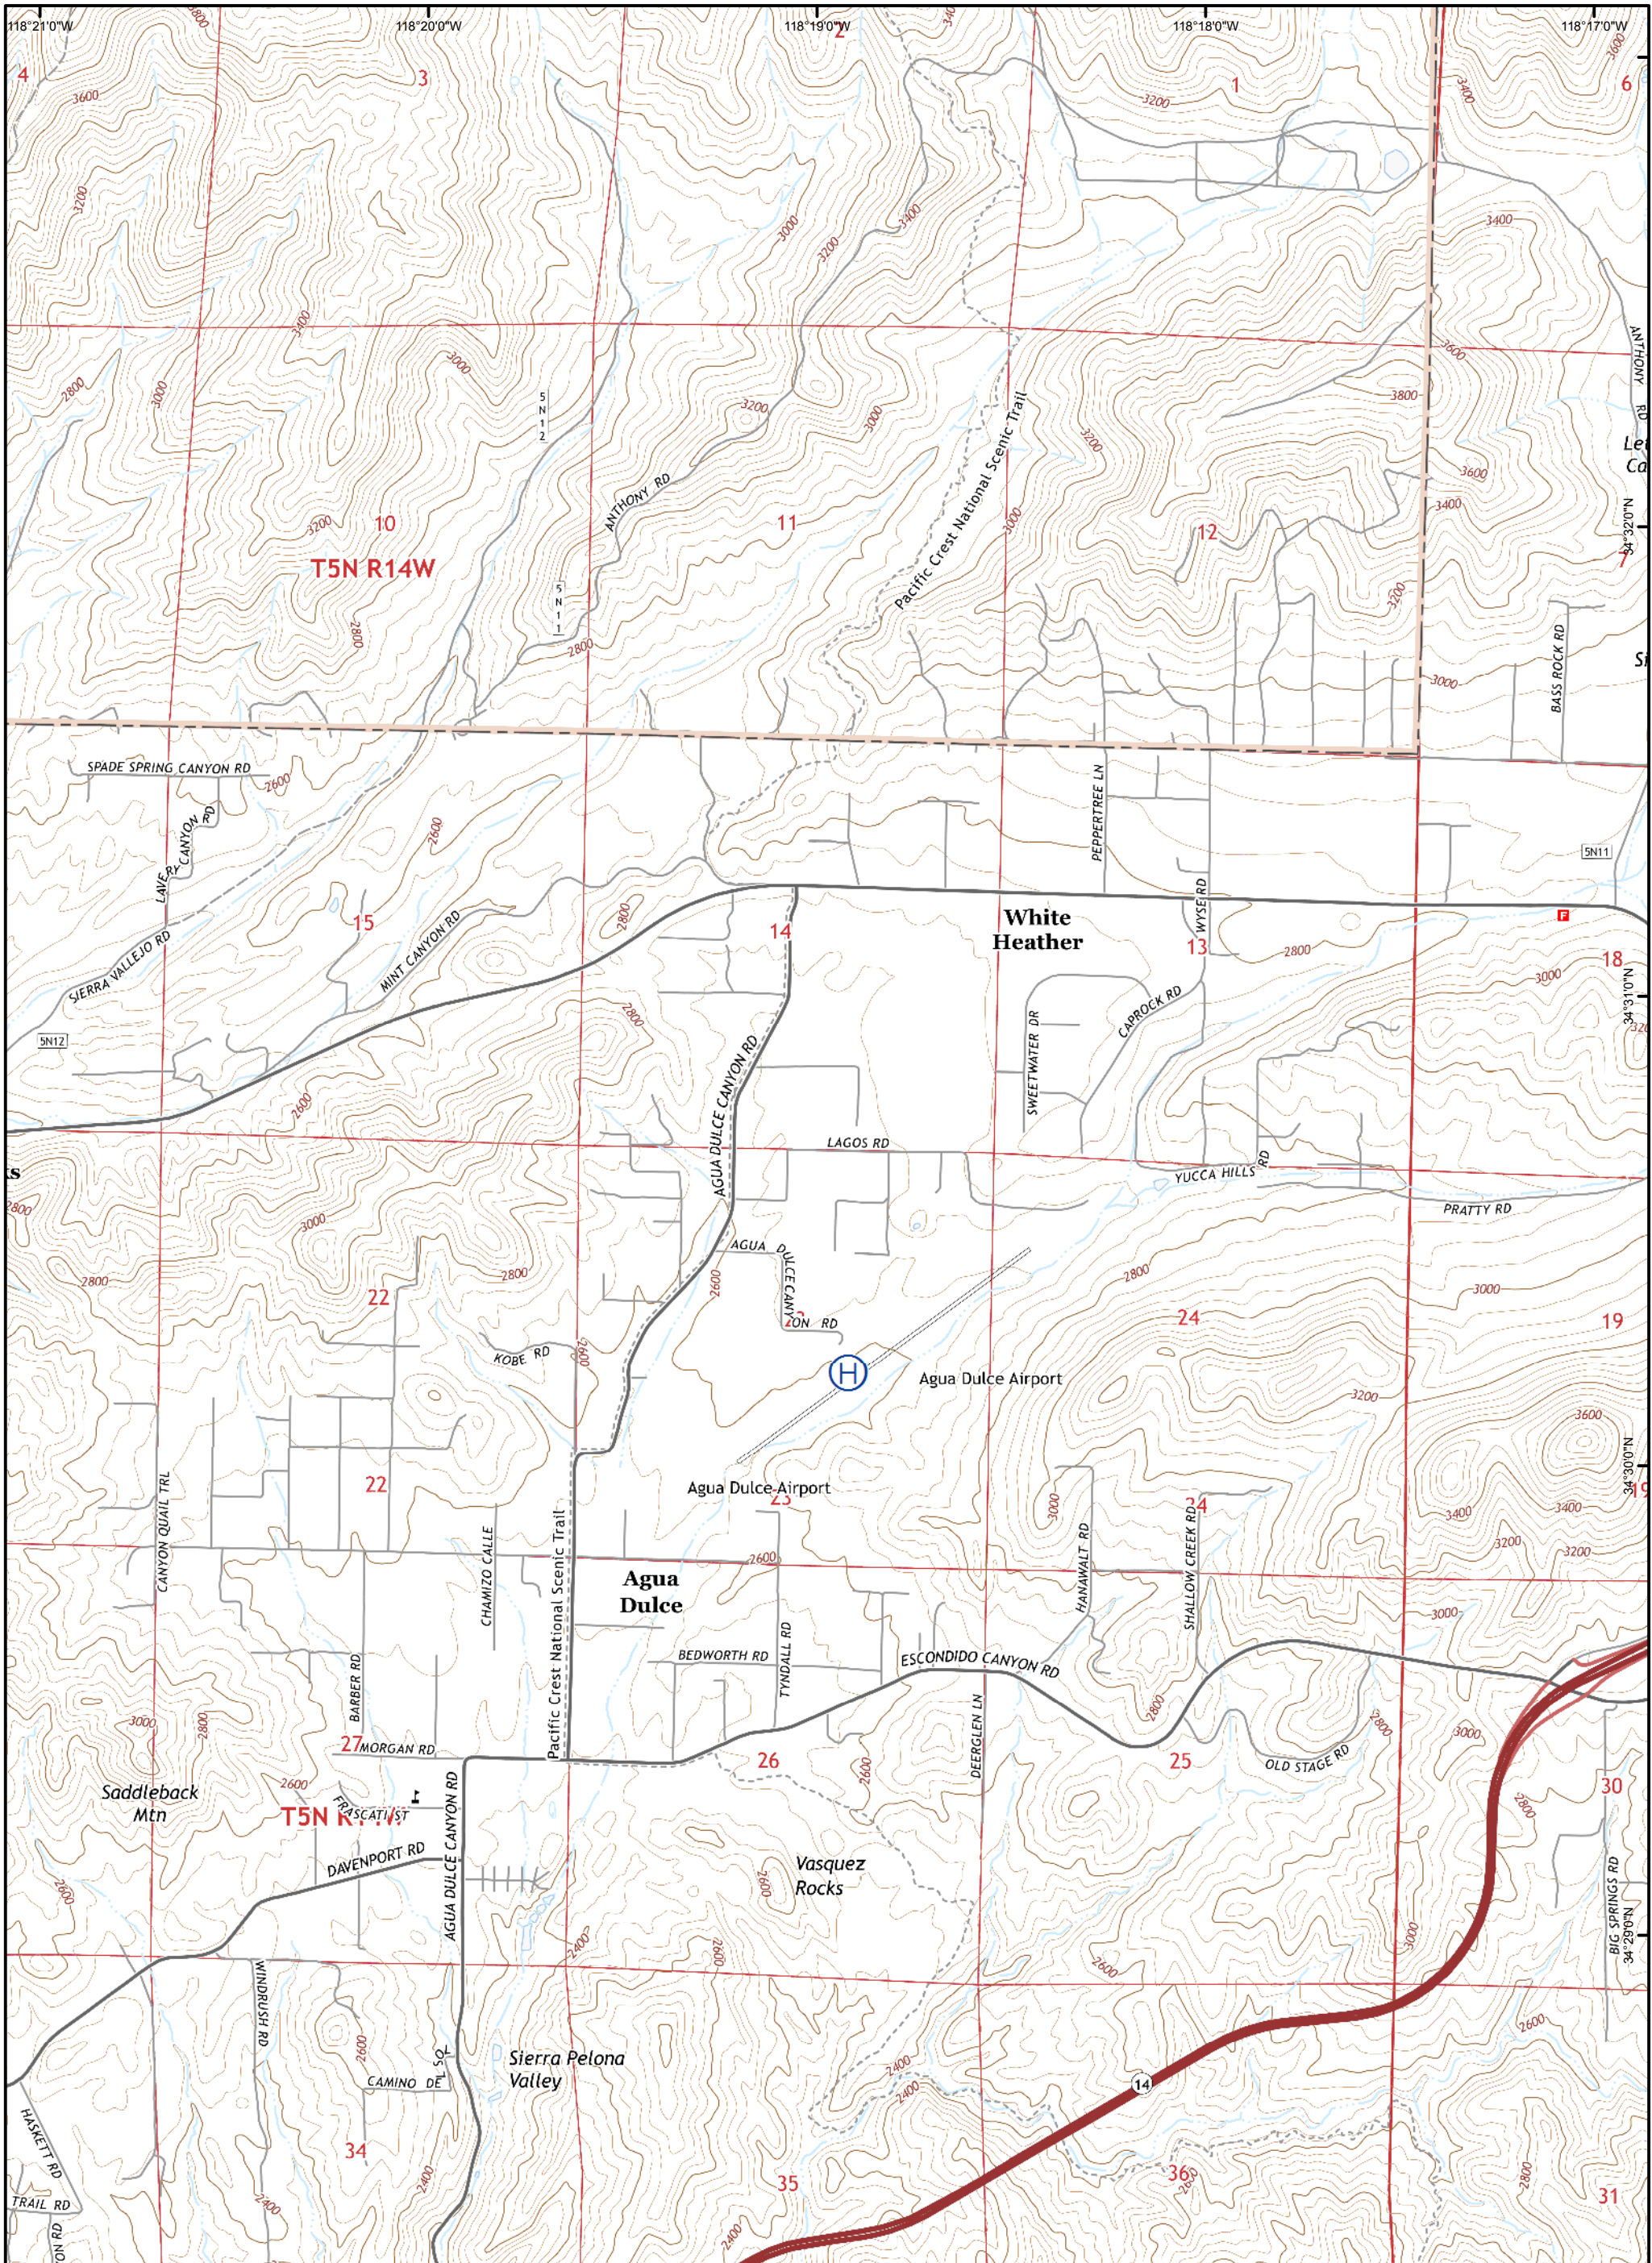

**SAND INCIDENT**  
 JULY 25, 2016 0600 HRS  
 CA-ANF-003008

**IAP MAP**  
 Index

**Legend**

) ( Division

[[ Branch

▬ Uncontrolled Fire Edge

— Completed Line

● Drop Point

● Helispot

Ⓜ HeliBase

**SAND INCIDENT**  
 JULY 25, 2016 0600 HRS  
 CA-ANF-003008

**IAP MAP**  
 Page A3

**Legend**

- Division
- Branch

- Uncontrolled Fire Edge
- Completed Line

- Drop Point
- Helispot
- HeliBase

**SAND INCIDENT**  
 JULY 25, 2016 0600 HRS  
 CA-ANF-003008

**IAP MAP**  
 Page A4

**Legend**

-  Division
-  Branch

-  Uncontrolled Fire Edge
-  Completed Line

-  Drop Point
-  Helispot
-  HeliBase

**SAND INCIDENT**  
 JULY 25, 2016 0600 HRS  
 CA-ANF-003008

**IAP MAP**  
 Page A5

**Legend**

Division

Branch

Uncontrolled Fire Edge

Completed Line

Drop Point

Helispot