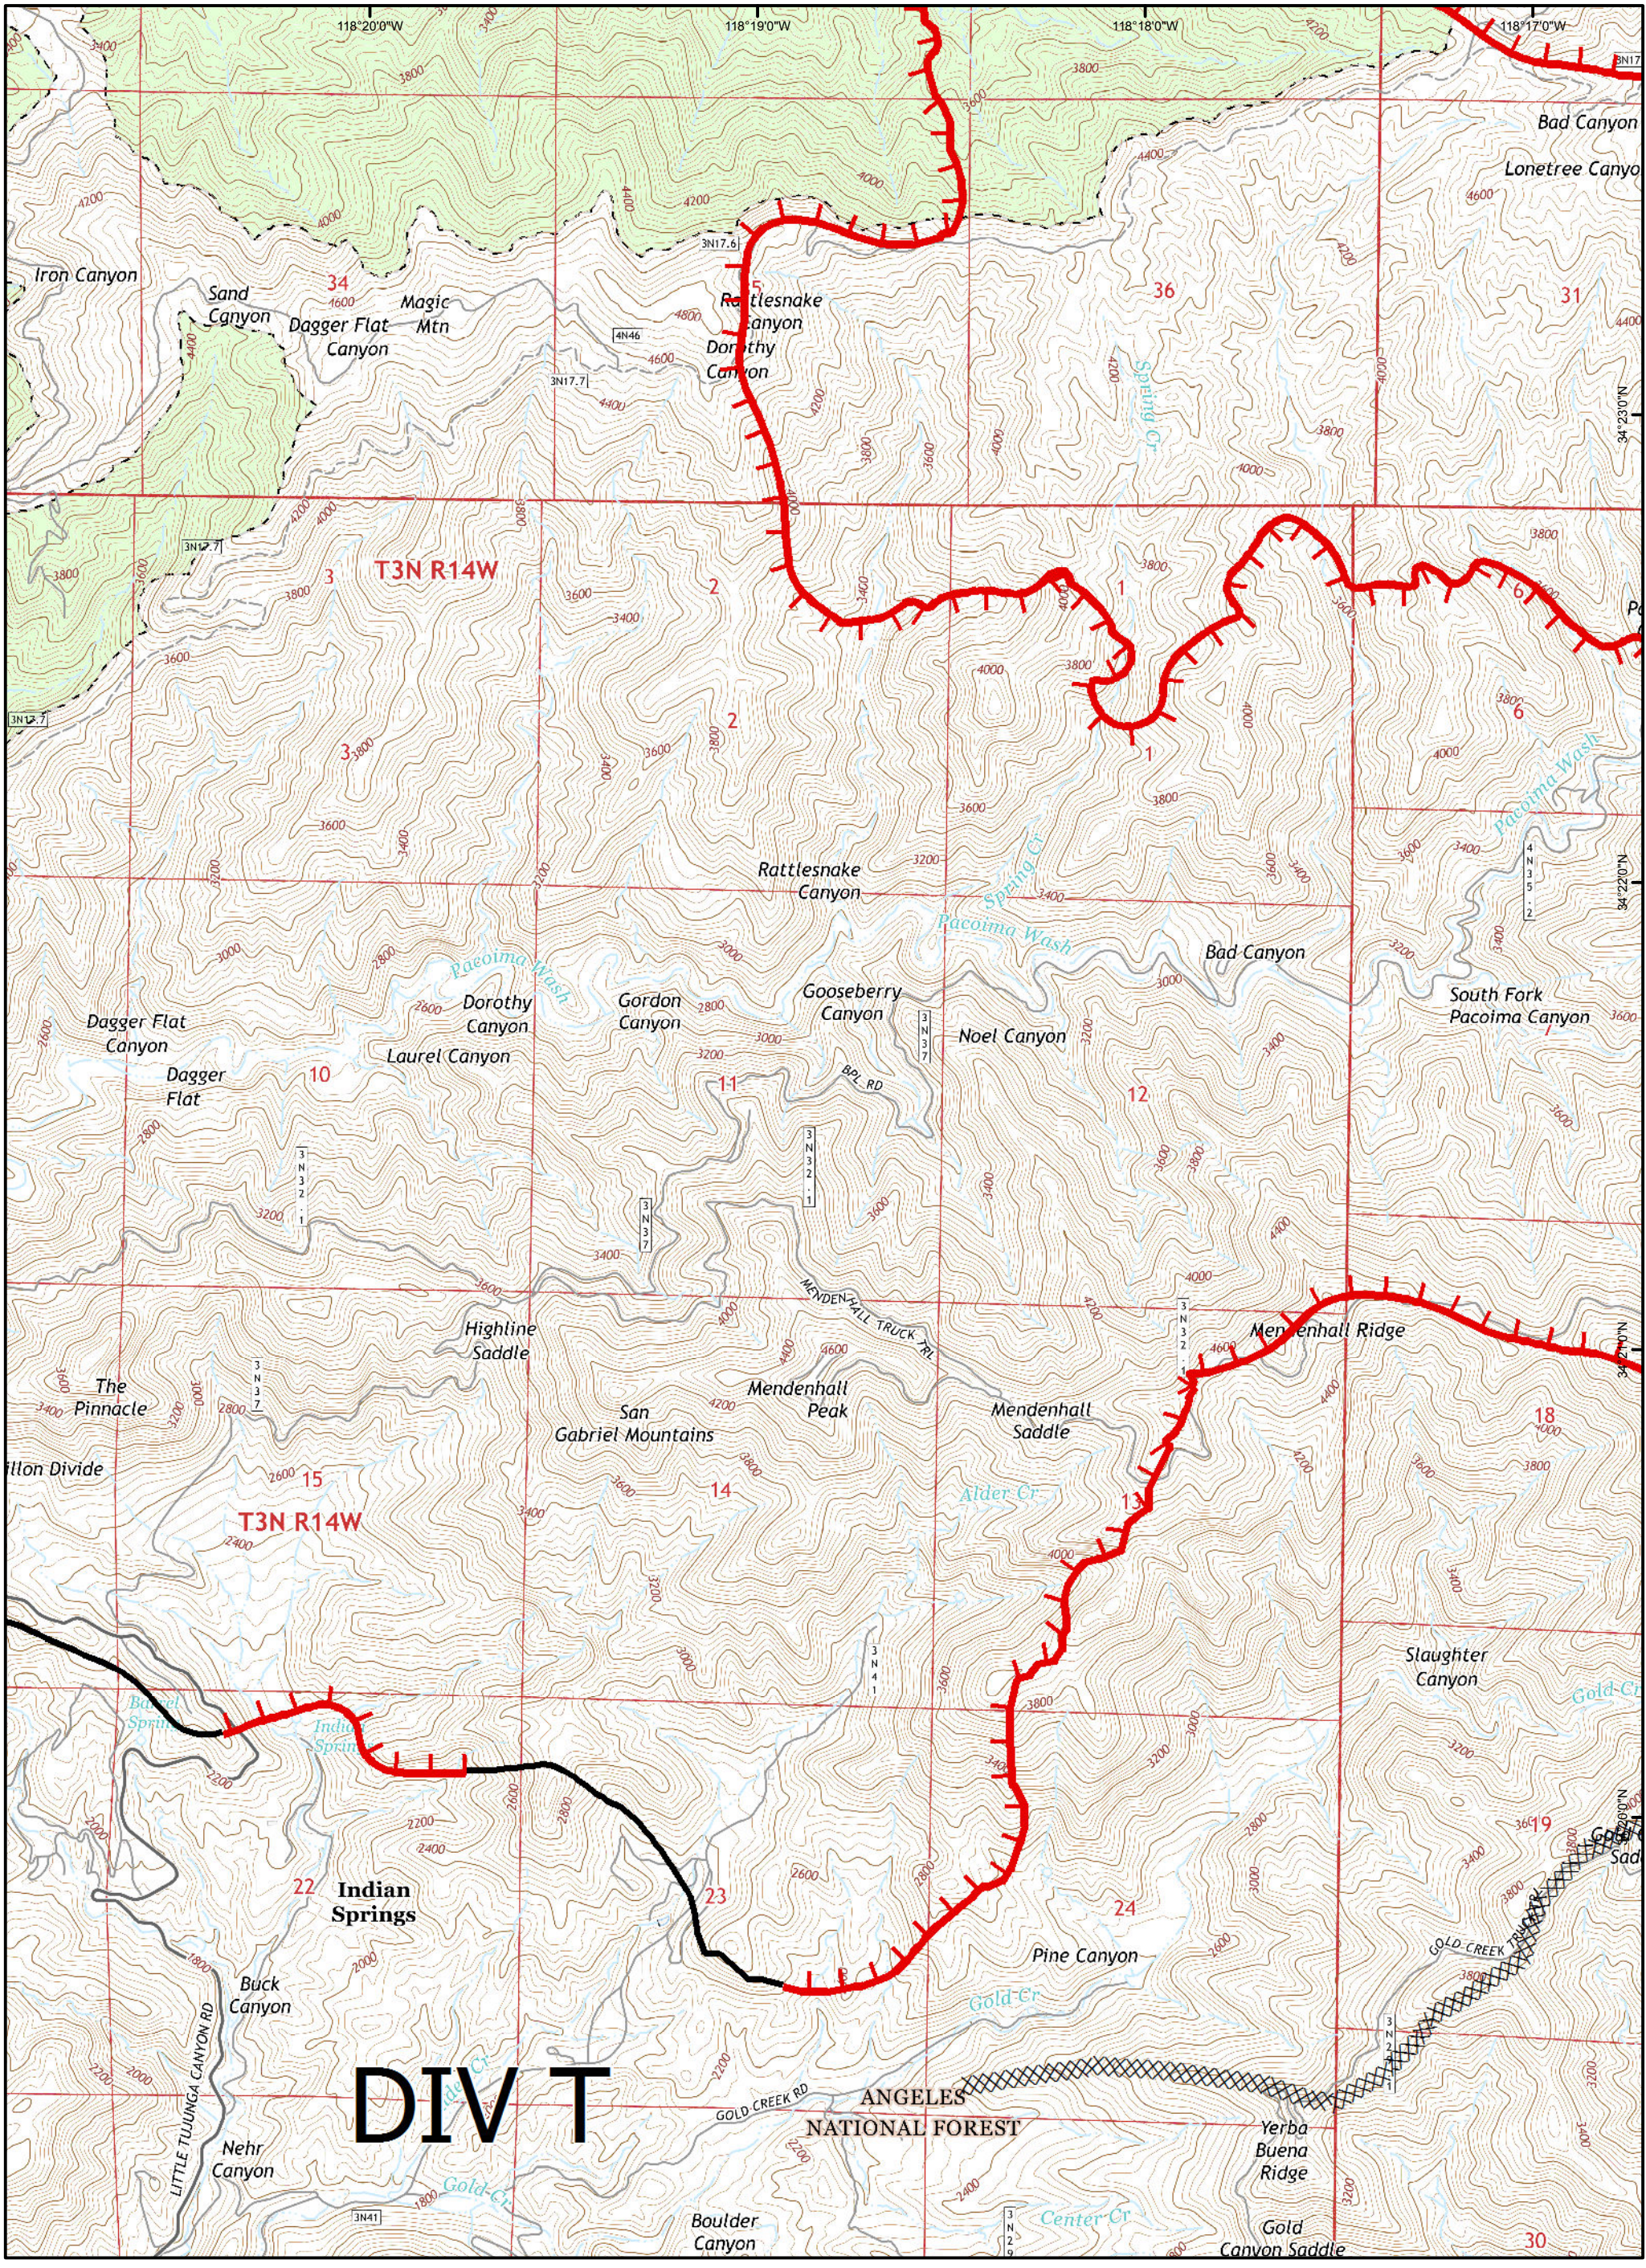

- Drop Point
- Helispot
- HeliBase

**SAND INCIDENT**  
 JULY 25, 2016 0600 HRS  
 CA-ANF-003008

**IAP MAP**  
 Page B4

**Legend**

Division

Branch

Uncontrolled Fire Edge

Completed Line

Drop Point

Helispot

HeliBase

**IAP MAP**  
 Page C1

**Legend**

- Division
- Branch

- Uncontrolled Fire Edge
- Completed Line

- Drop Point
- Helispot
- HeliBase

**SAND INCIDENT**  
 JULY 25, 2016 0600 HRS  
 CA-ANF-003008

**IAP MAP**  
 Page C2

**Legend**

- Uncontrolled Fire Edge
- Completed Line
- Drop Point
- Helispot
- HeliBase

- Uncontrolled Fire Edge
- Completed Line
- Drop Point
- Helispot
- HeliBase

**SAND INCIDENT**  
 JULY 25, 2016 0600 HRS  
 CA-ANF-003008