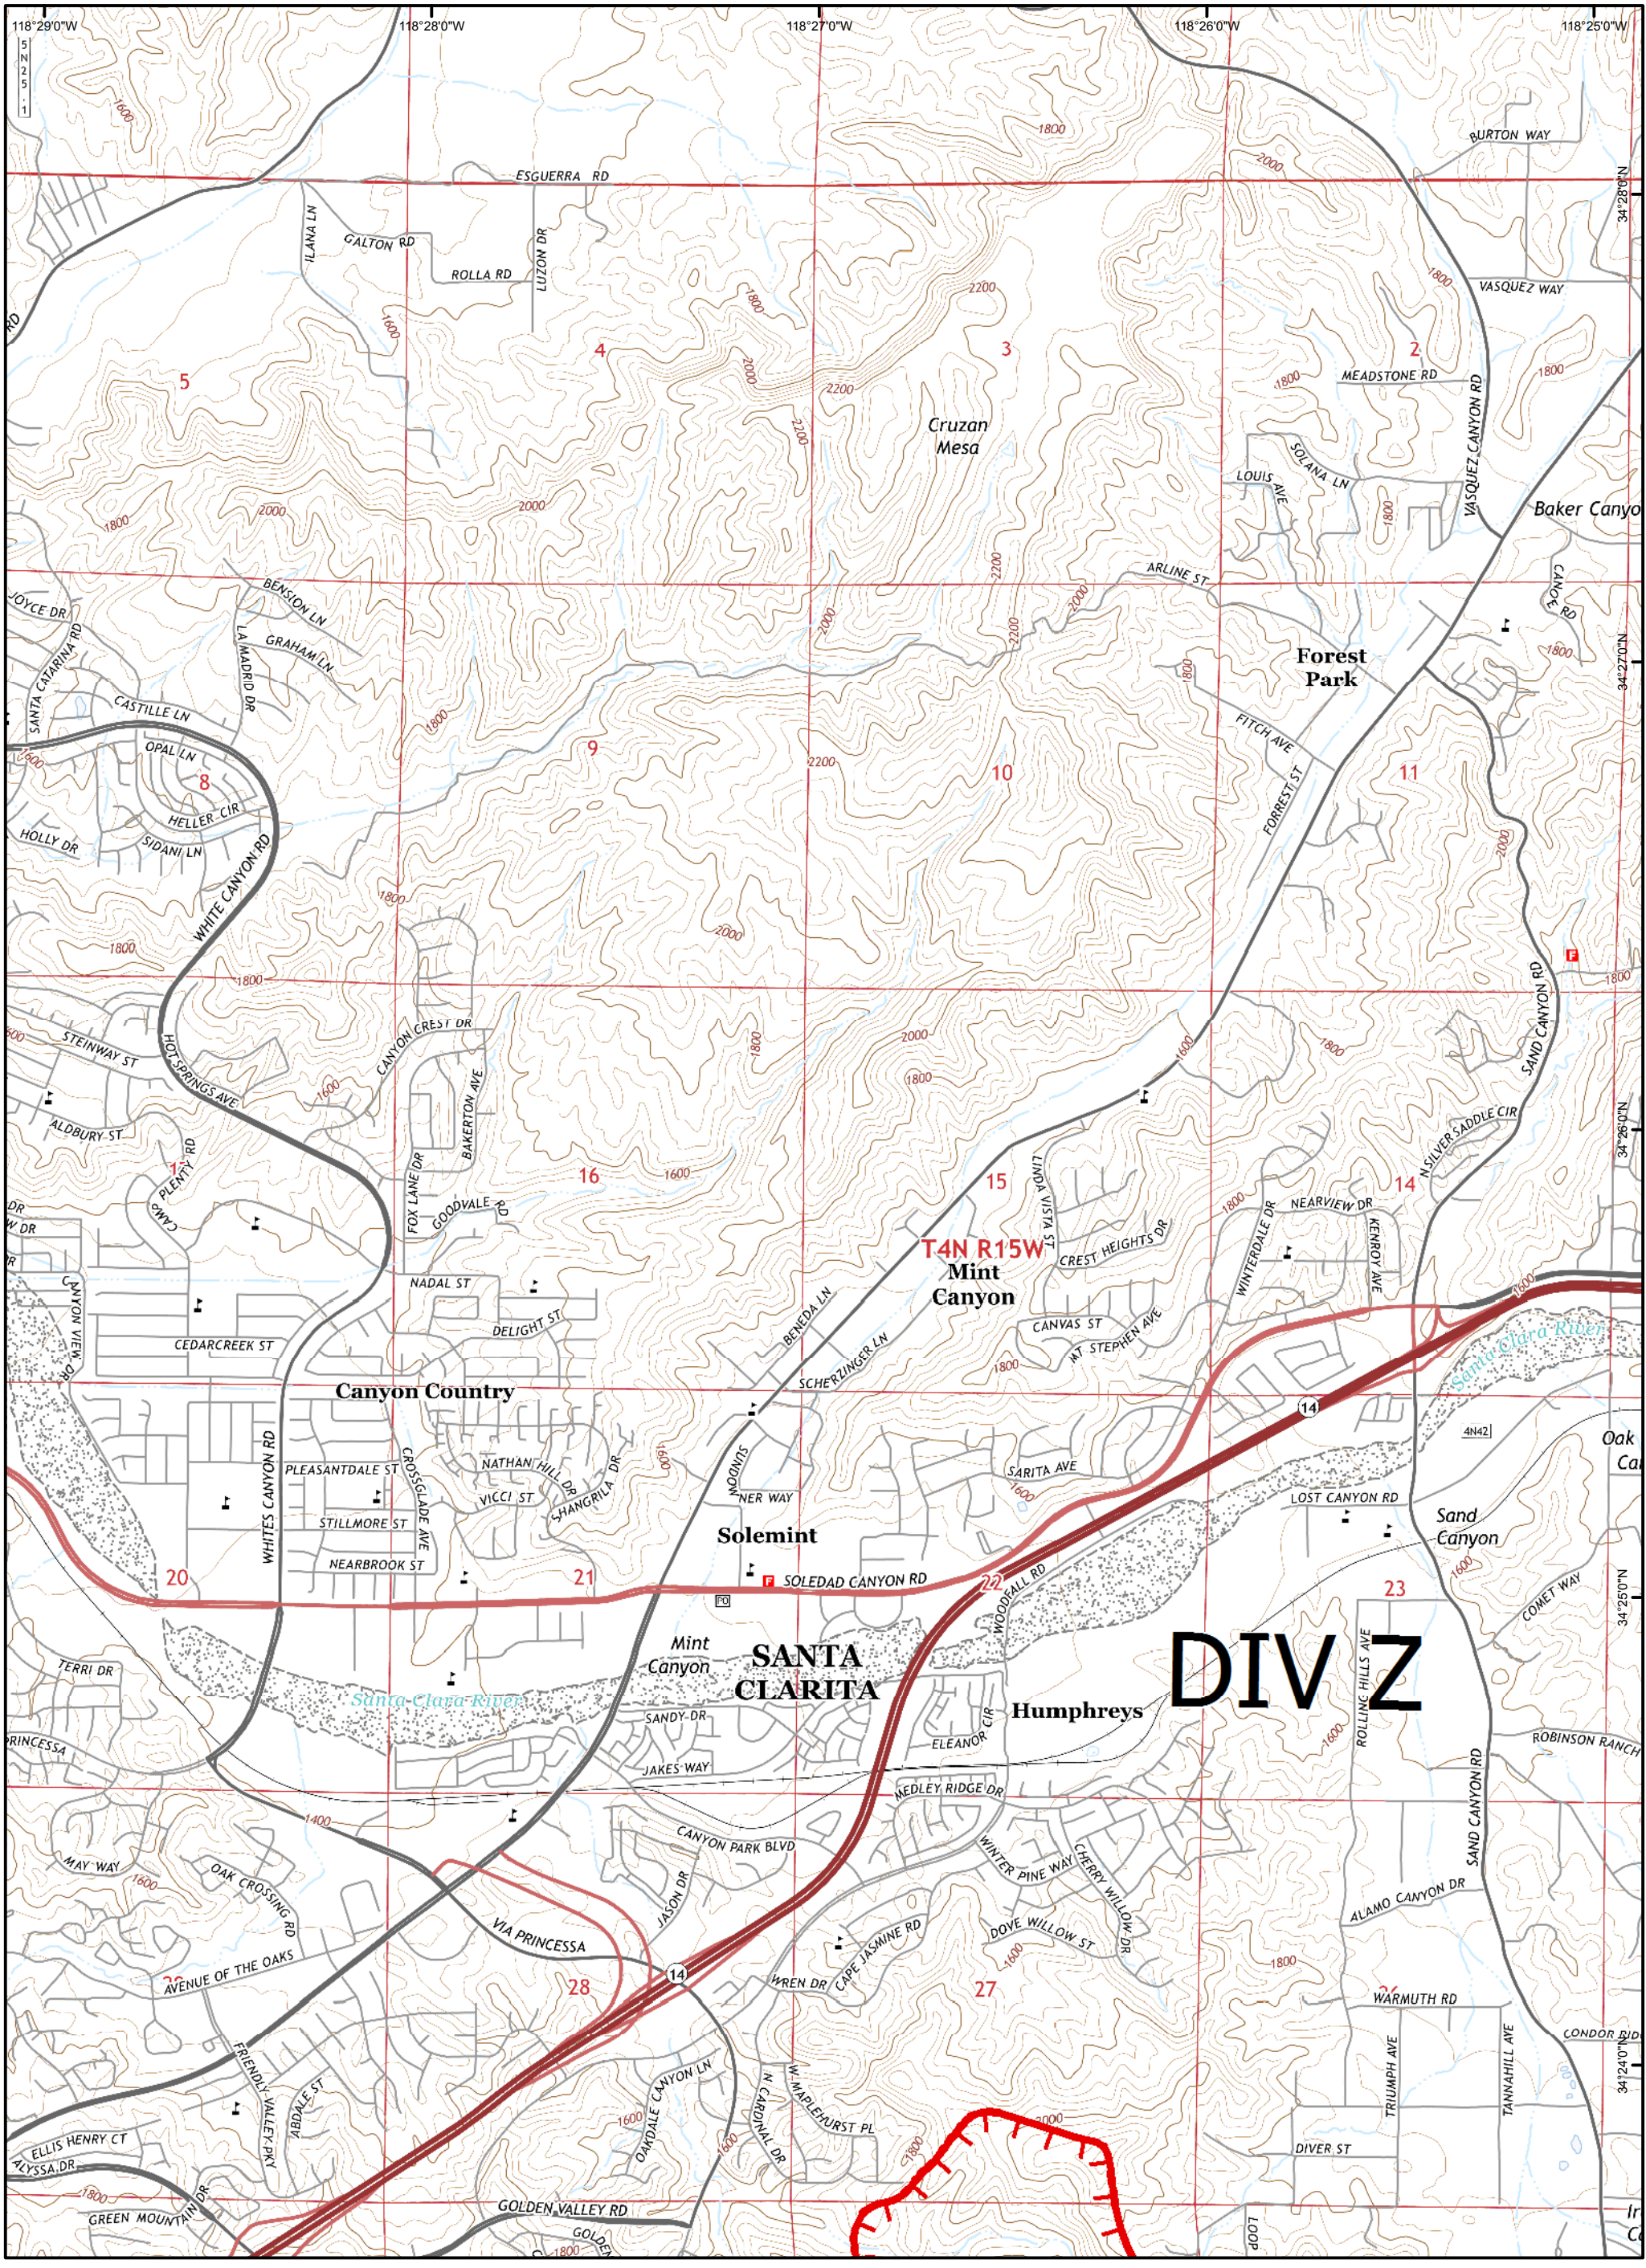

**SAND INCIDENT**  
 JULY 25, 2016 0600 HRS  
 CA-ANF-003008

**IAP MAP**  
 Index

**Legend**

) ( Division

[[ Branch

▬ Uncontrolled Fire Edge

— Completed Line

● Drop Point

● Helispot

Ⓜ HeliBase

**SAND INCIDENT**  
 JULY 25, 2016 0600 HRS  
 CA-ANF-003008

**IAP MAP**  
 Page A3

**Legend**

- Division
- Branch

- Uncontrolled Fire Edge
- Completed Line

- Drop Point
- Helispot
- HeliBase

**IAP MAP**  
 Page A5

**Legend**

Division

Branch

Uncontrolled Fire Edge

Completed Line

Drop Point

Helispot

HeliBase

**SAND INCIDENT**  
 JULY 25, 2016 0600 HRS  
 CA-ANF-003008

**IAP MAP**  
 Page B1

**Legend**

- Division
- Branch

- Uncontrolled Fire Edge
- Completed Line

- Drop Point
- Helispot
- HeliBase

**DIV Z**