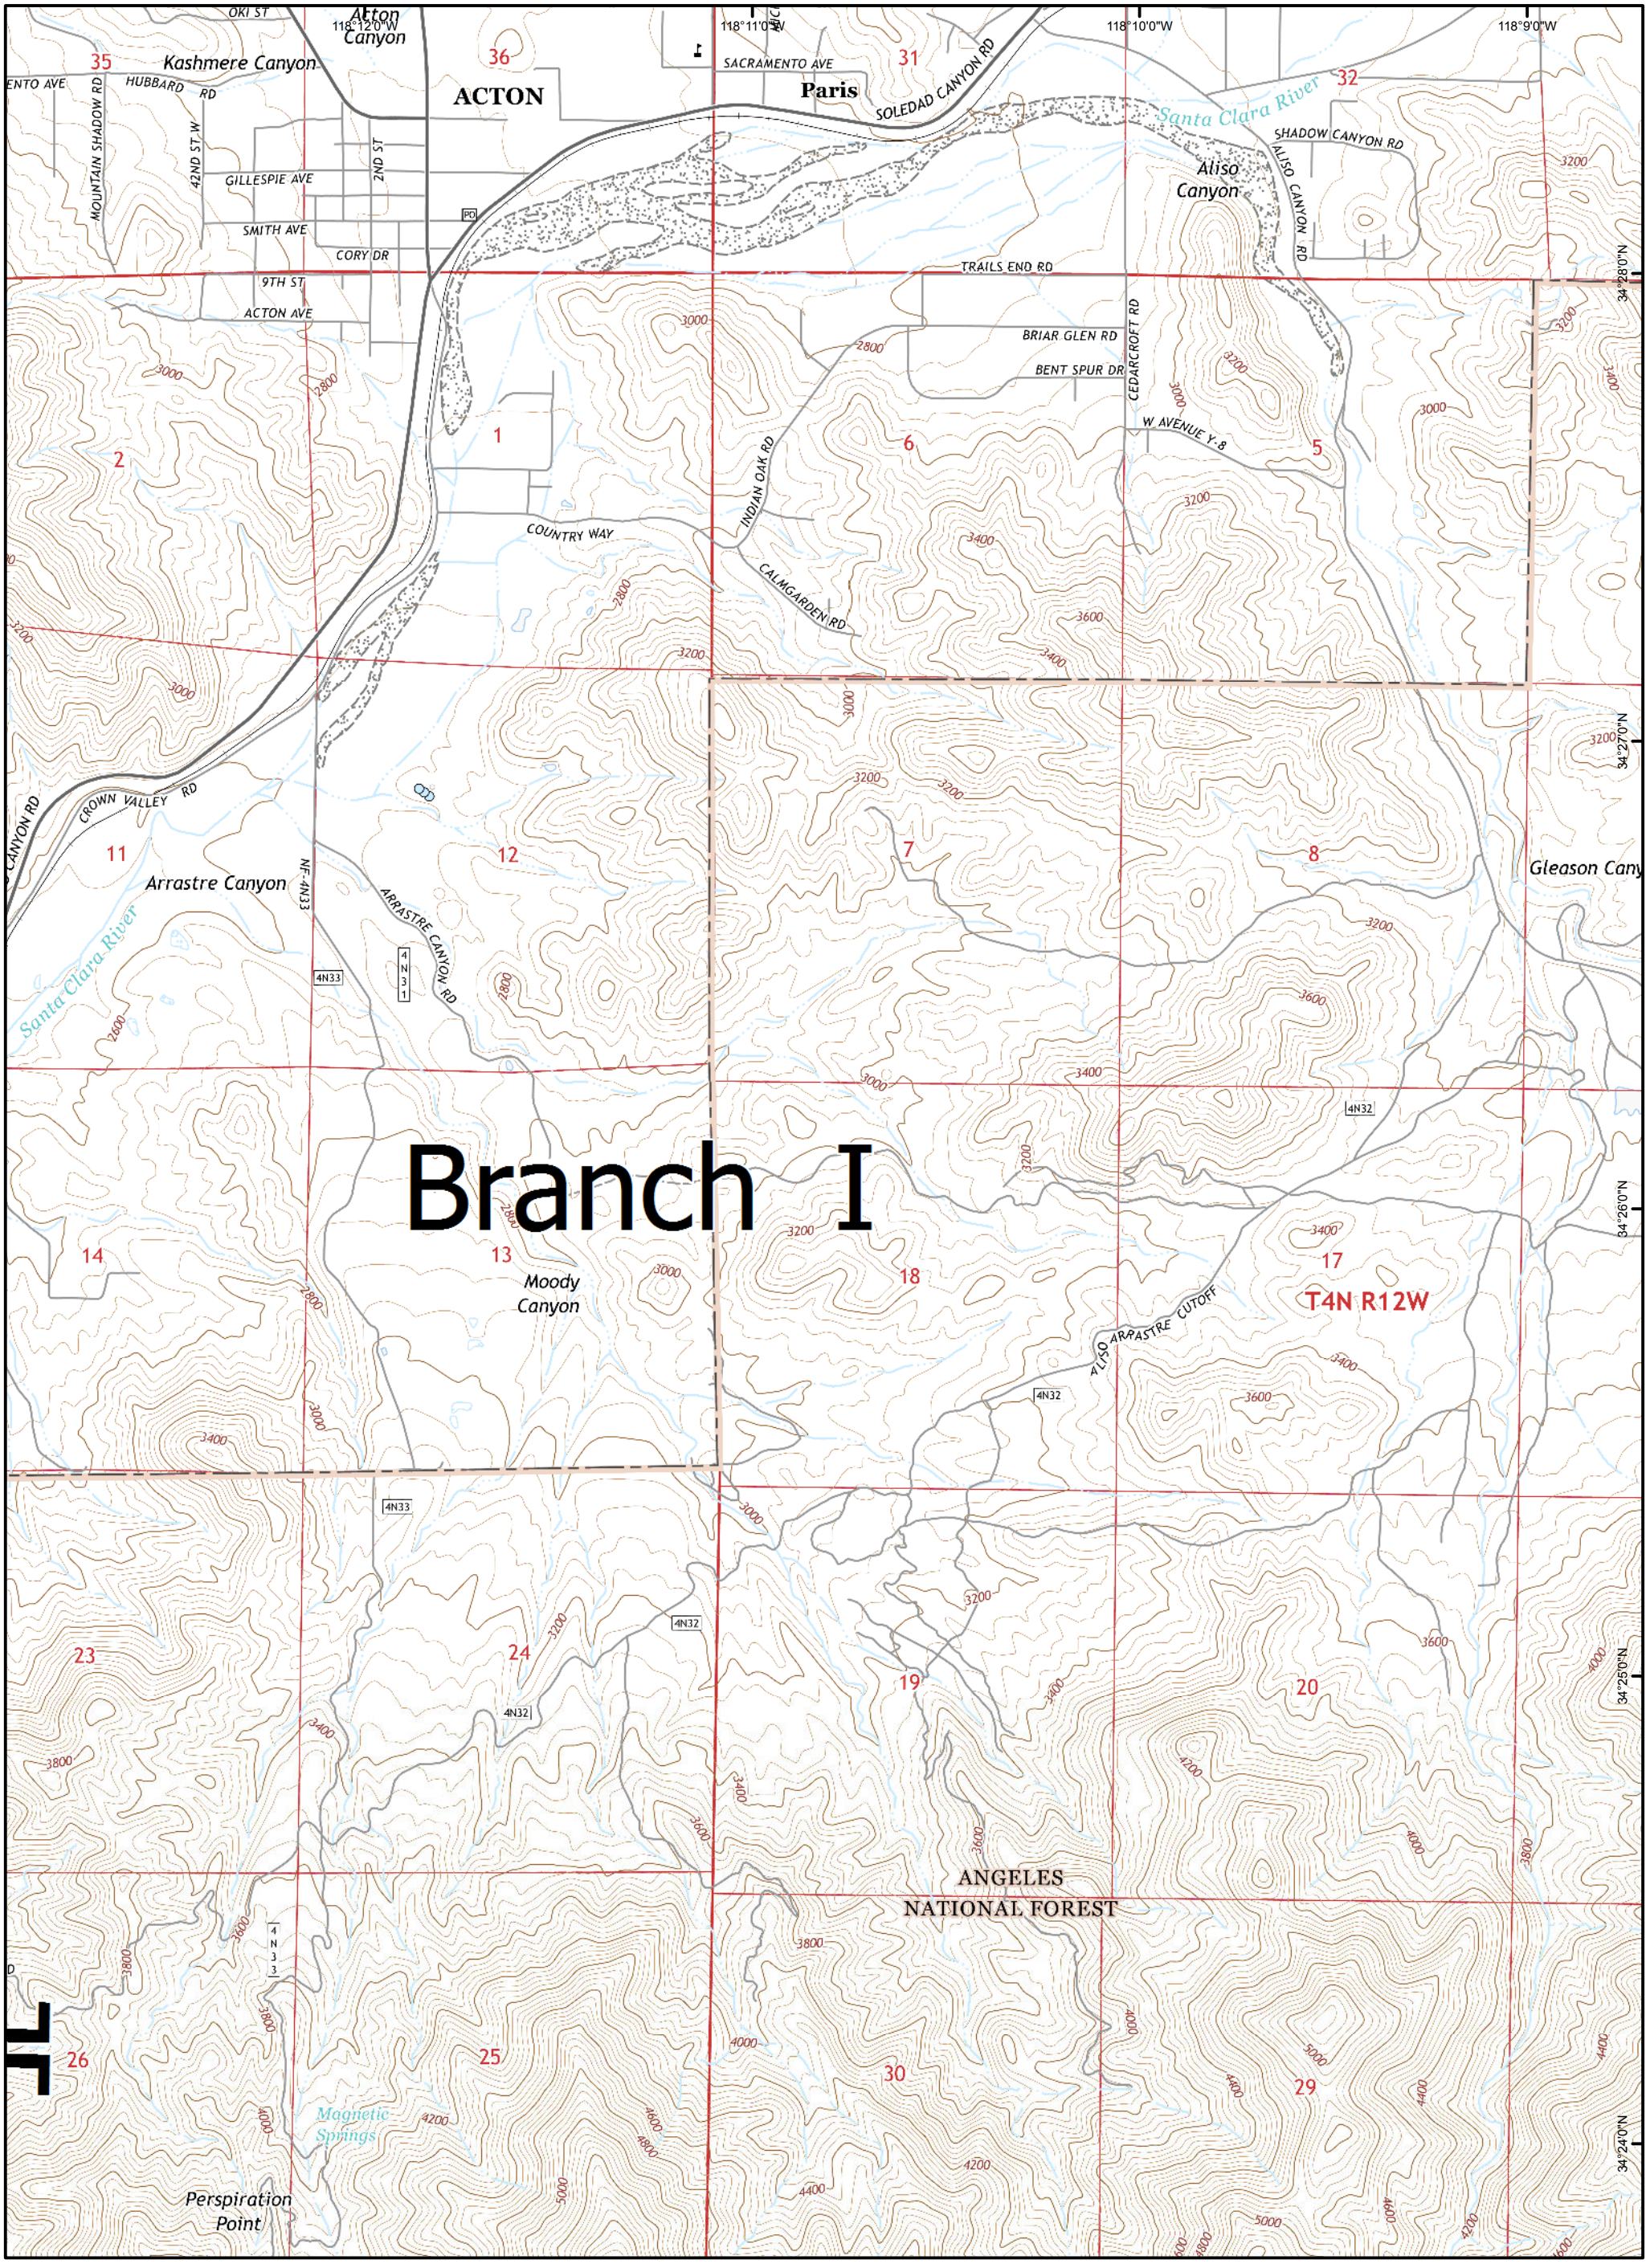

- Drop Point
- Helispot
- HeliBase

**SAND INCIDENT**  
 JULY 25, 2016 0600 HRS  
 CA-ANF-003008

**IAP MAP**  
 Page B4

**Legend**

Division

Branch

Uncontrolled Fire Edge

Completed Line

Drop Point

Helispot

HeliBase