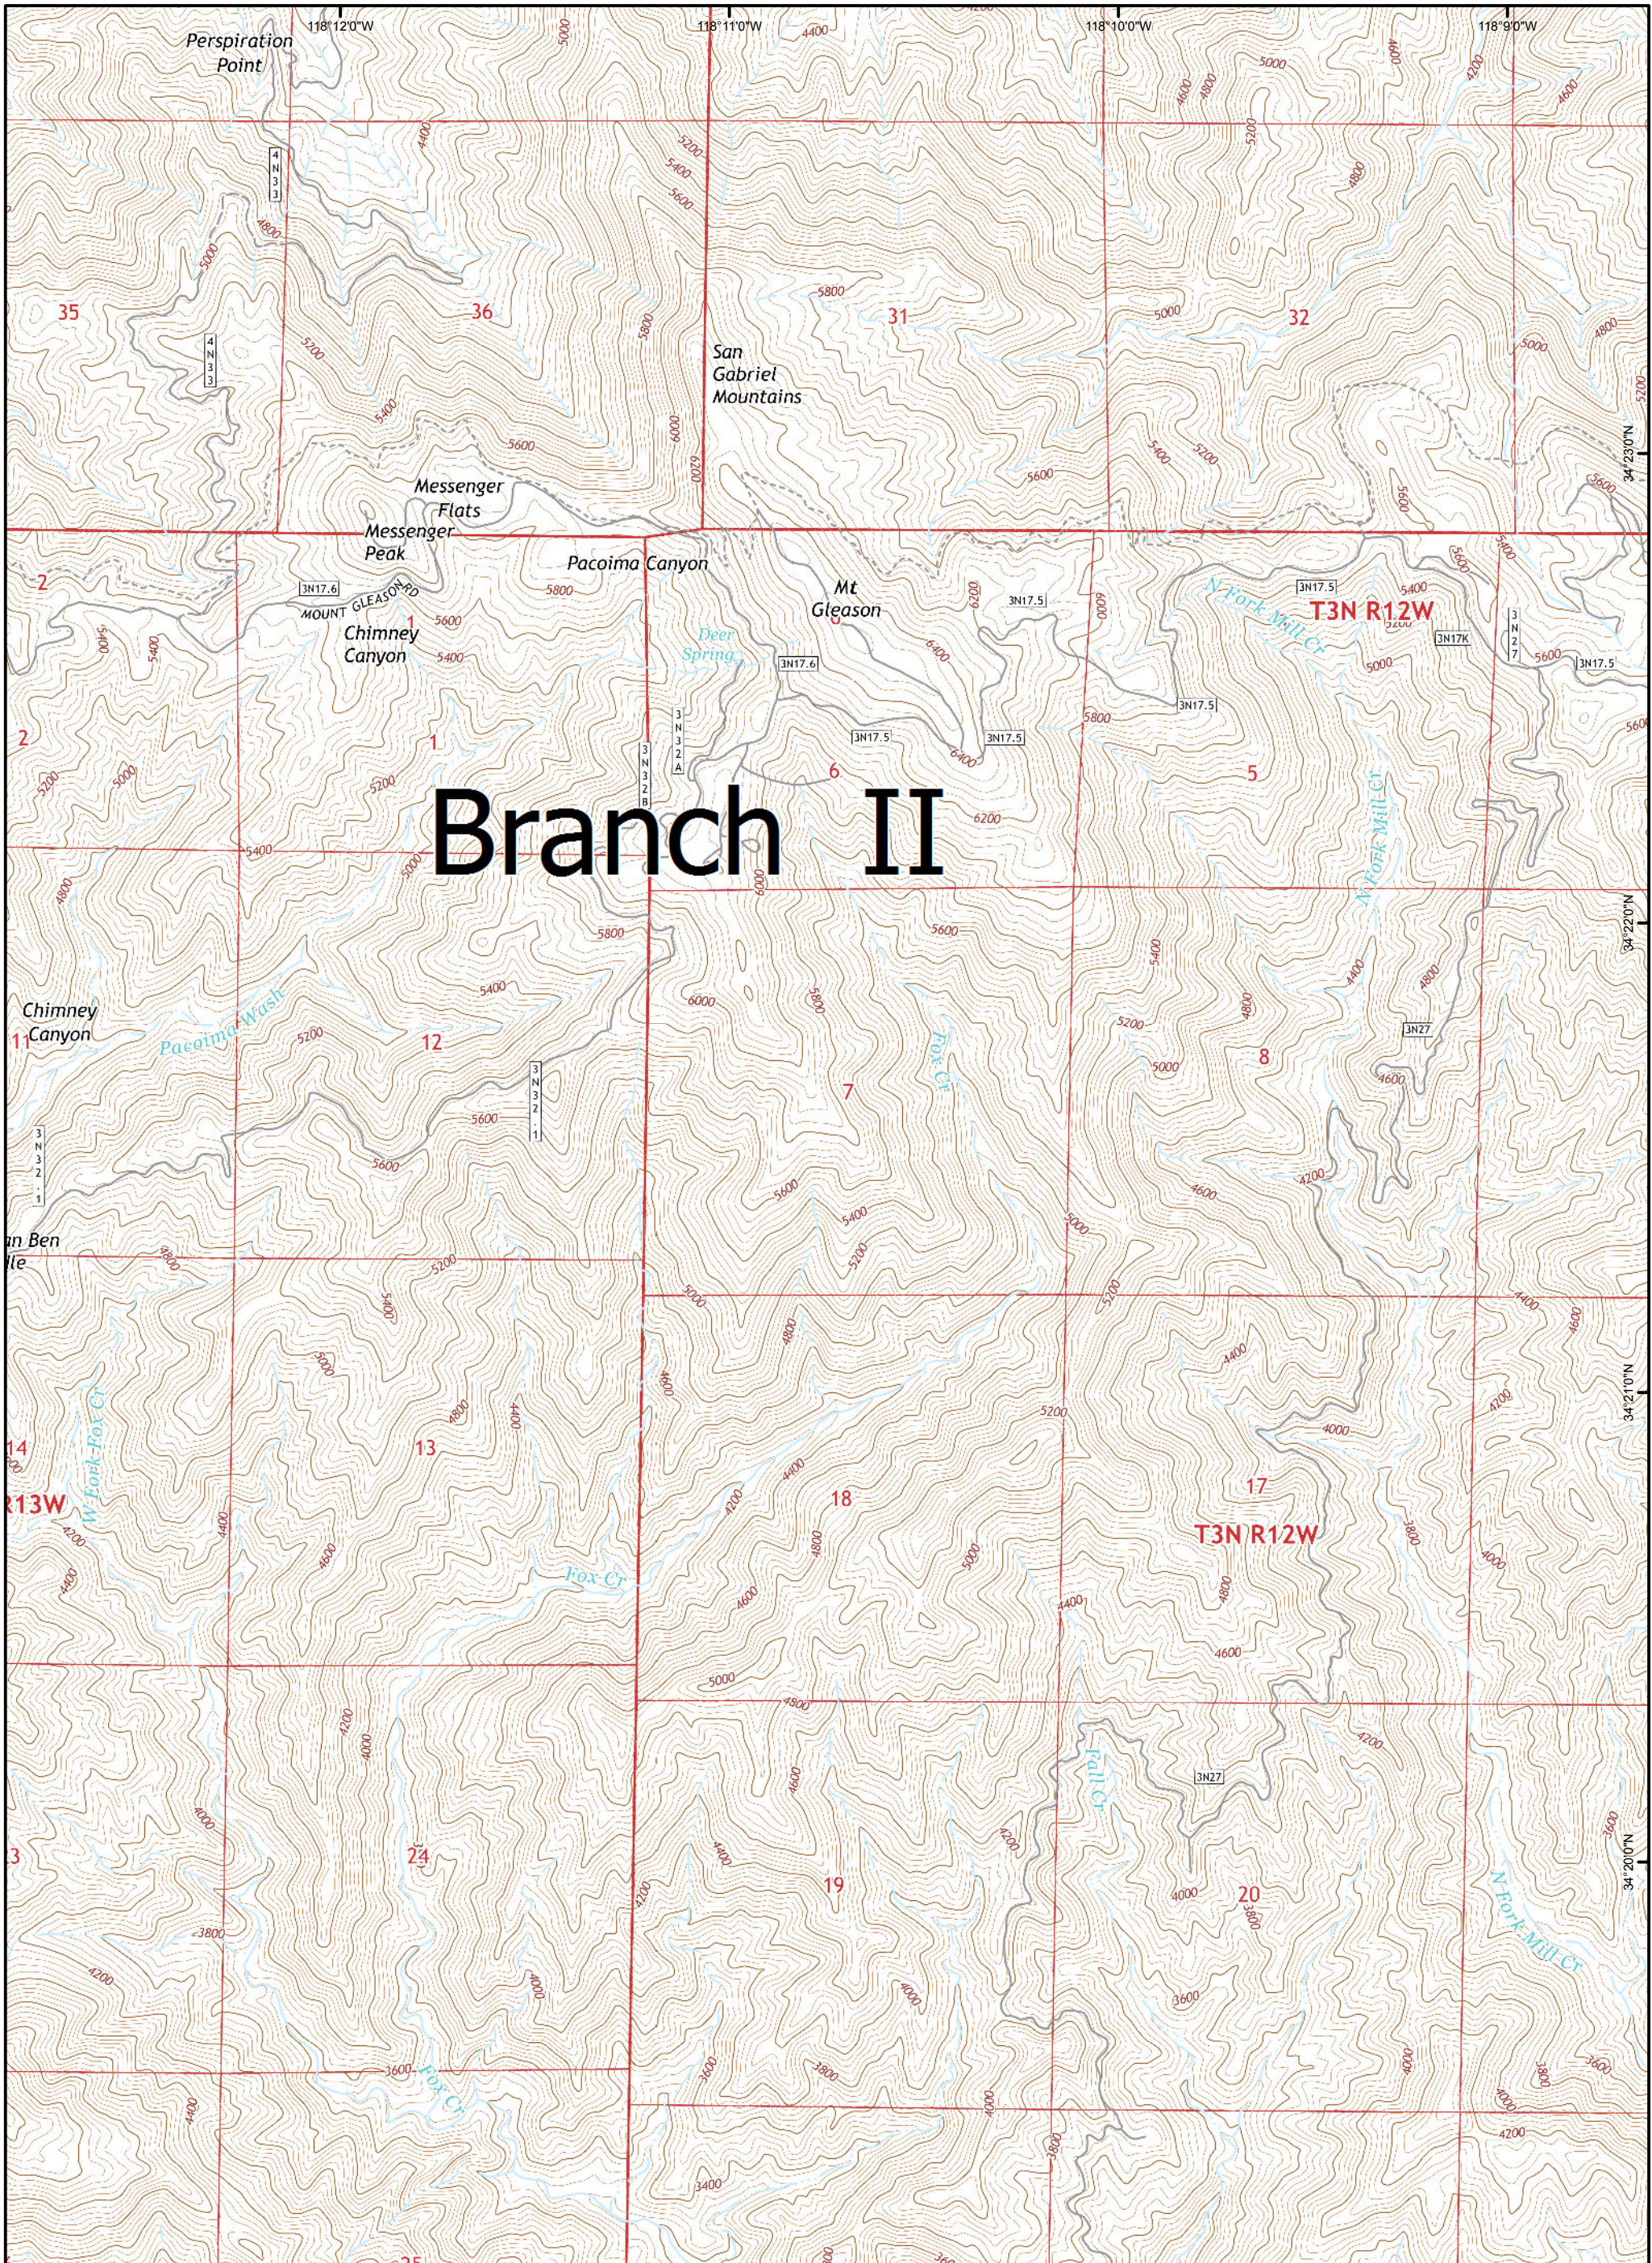

HeliBase

**SAND INCIDENT**  
 JULY 25, 2016 0600 HRS  
 CA-ANF-003008

**IAP MAP**  
 Page C4

**Legend**

-  Division
-  Branch

-  Uncontrolled Fire Edge
-  Completed Line

-  Drop Point
-  Helispot
-  HeliBase