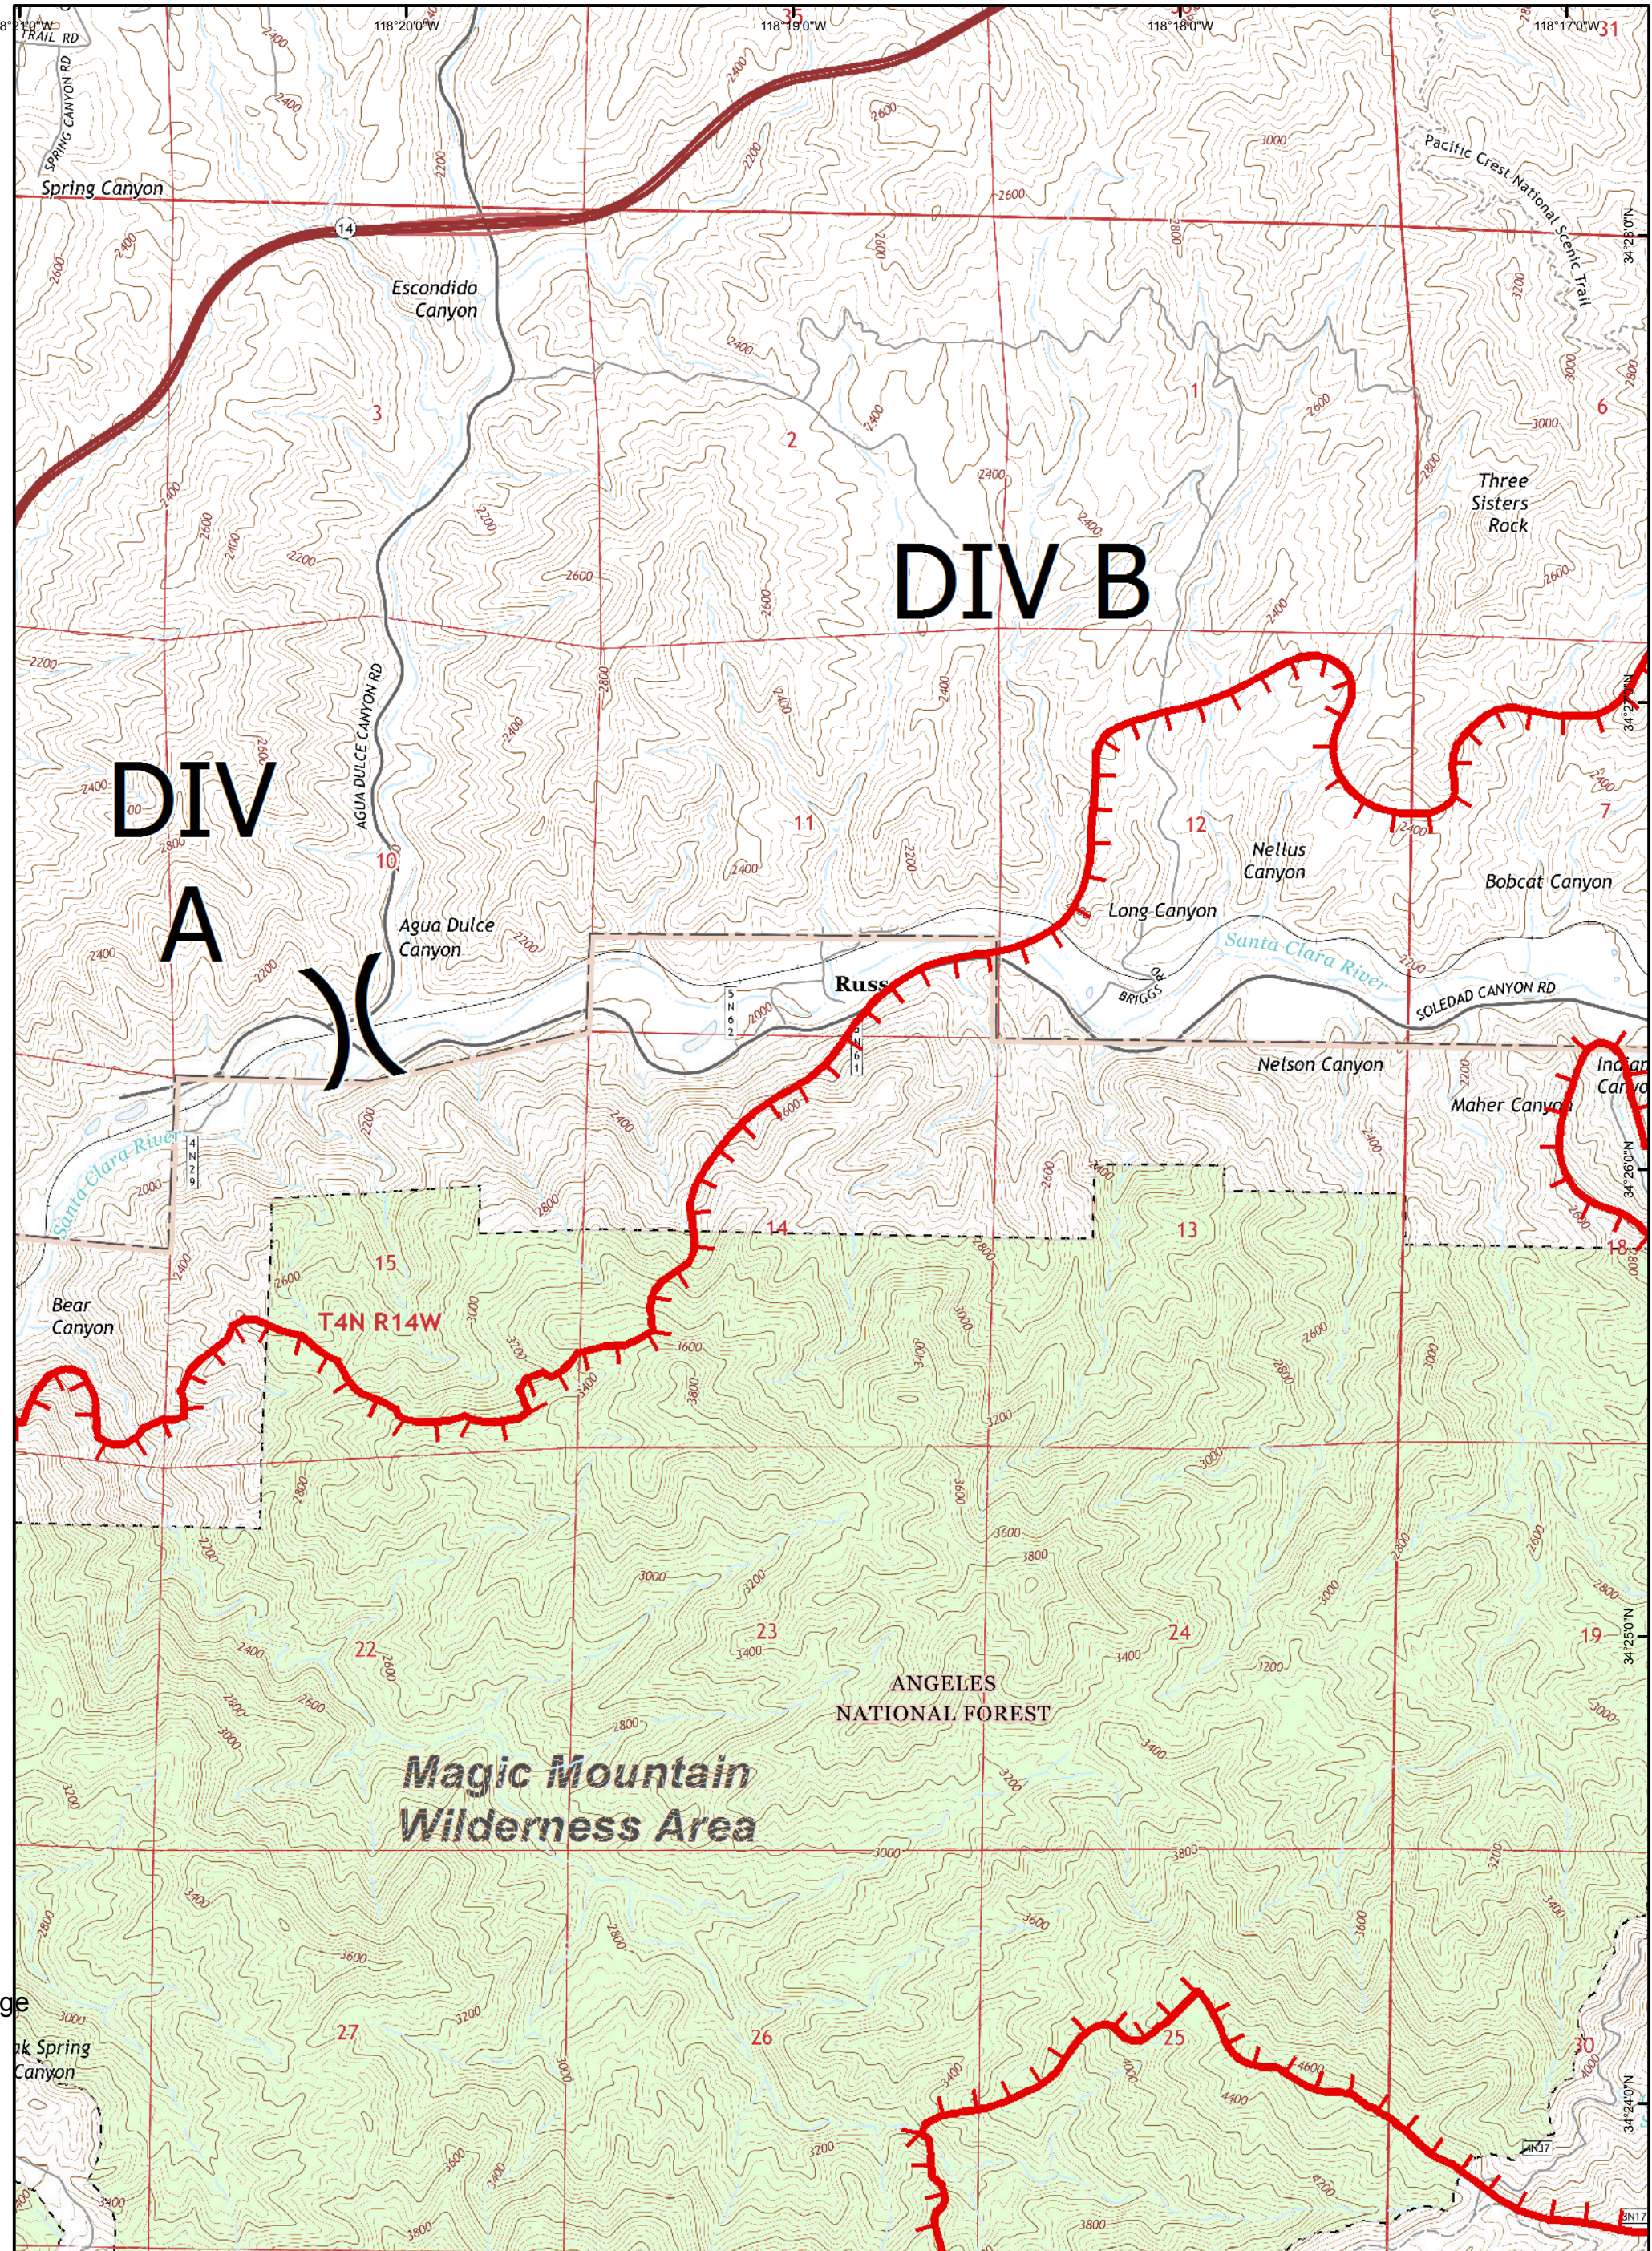

**DIV A**

**T4N R14W**

**Magic Mountain  
Wilderness Area**

**SAND INCIDENT**  
 JULY 25, 2016 0600 HRS  
 CA-ANF-003008

**IAP MAP**  
 Page B2

**Legend**

-  Division
-  Branch

-  Uncontrolled Fire Edge
-  Completed Line

-  Drop Point
-  Helispot
-  HeliBase

0 0.5 1  
 Datum; NAD83 Miles GISS E. Lamas Team 3

**SAND INCIDENT**  
 JULY 25, 2016 0600 HRS  
 CA-ANF-003008

**IAP MAP**  
 Page B3

**Legend**

- Division
- Branch

- Uncontrolled Fire Edge
- Completed Line

- Drop Point
- Helispot
- HeliBase

**SAND INCIDENT**  
 JULY 25, 2016 0600 HRS  
 CA-ANF-003008

**IAP MAP**  
 Page B4

**Legend**

Division

Branch

Uncontrolled Fire Edge

Completed Line

Drop Point

Helispot

HeliBase