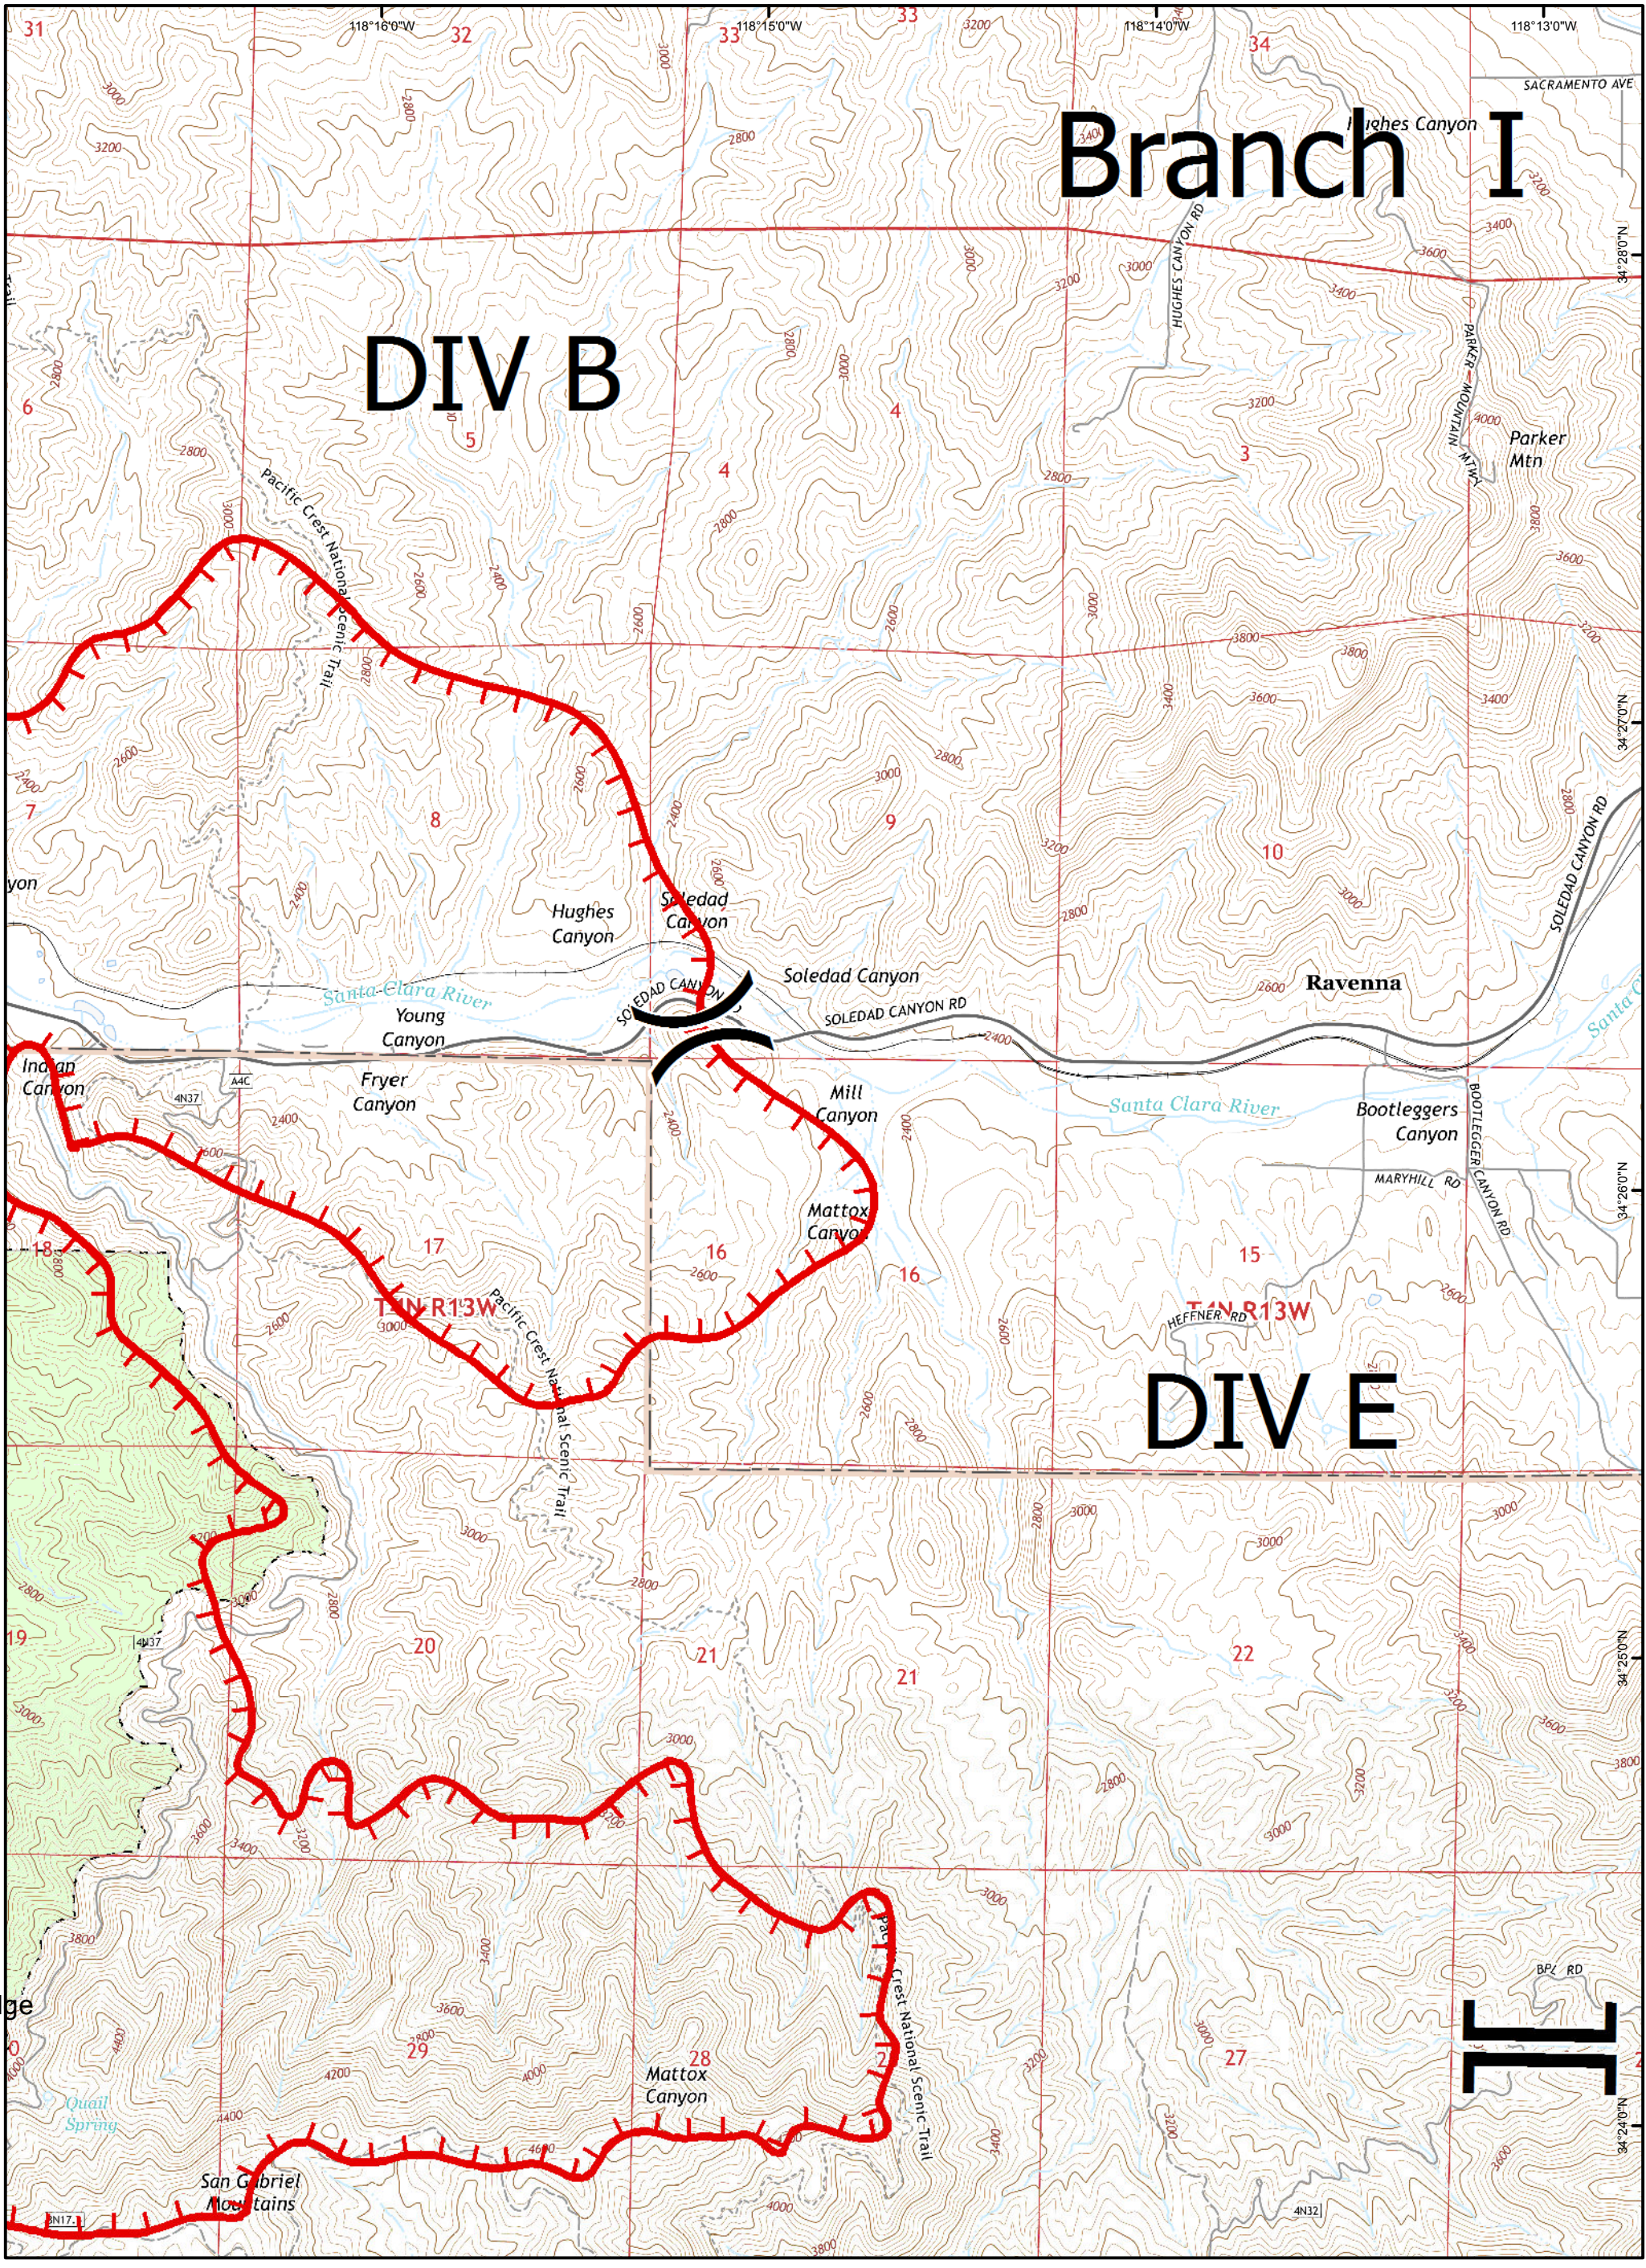

**DIV A**

**T4N R14W**

**Magic Mountain  
Wilderness Area**

**SAND INCIDENT**  
 JULY 25, 2016 0600 HRS  
 CA-ANF-003008

**IAP MAP**  
 Page B2

**Legend**

-  Division
-  Branch

-  Uncontrolled Fire Edge
-  Completed Line

-  Drop Point
-  Helispot
-  HeliBase

0 0.5 1  
 Datum; NAD83 Miles GISS E. Lamas Team 3

**SAND INCIDENT**  
 JULY 25, 2016 0600 HRS  
 CA-ANF-003008

**IAP MAP**  
 Page B3

**Legend**

- Division
- Branch

- Uncontrolled Fire Edge
- Completed Line

- Drop Point
- Helispot
- HeliBase

**SAND INCIDENT**  
 JULY 25, 2016 0600 HRS  
 CA-ANF-003008

**IAP MAP**  
 Page B4

**Legend**

Division

Branch

Uncontrolled Fire Edge

Completed Line

Drop Point

Helispot

HeliBase