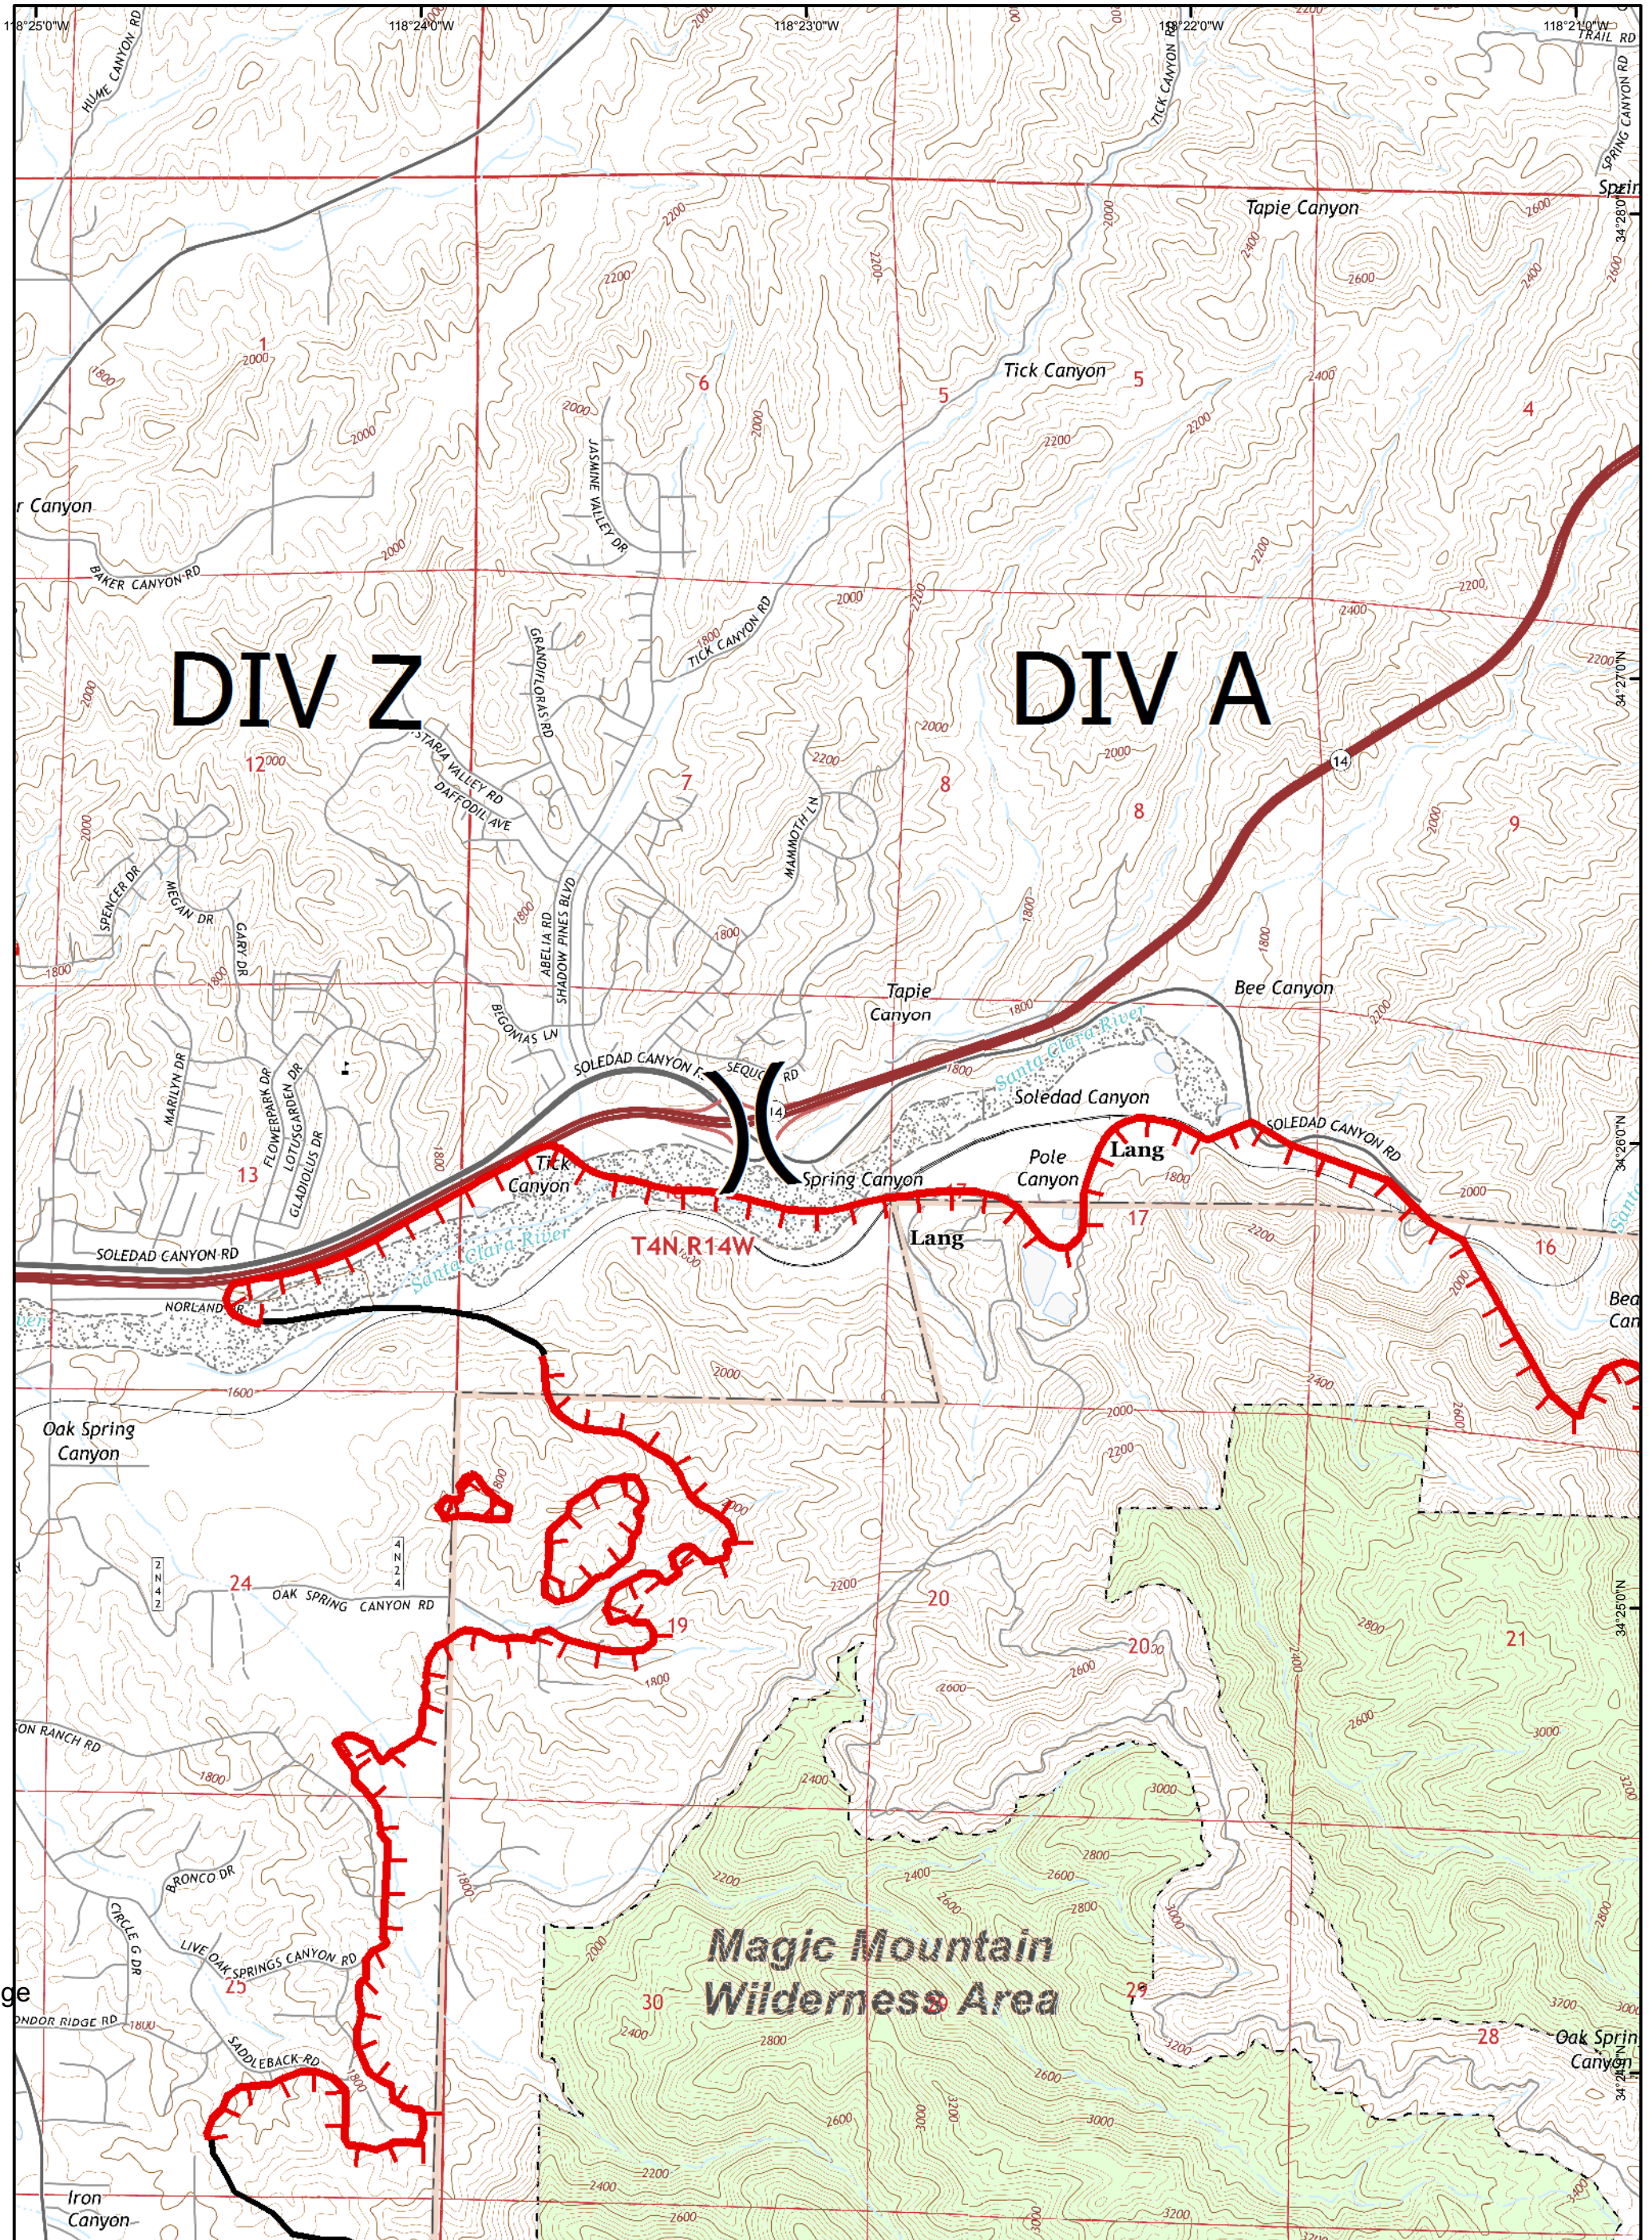

**IAP MAP**  
 Page A5

**Legend**

Division

Branch

Uncontrolled Fire Edge

Completed Line

Drop Point

Helispot

HeliBase

**SAND INCIDENT**  
 JULY 25, 2016 0600 HRS  
 CA-ANF-003008

**IAP MAP**  
 Page B1

**Legend**

- Division
- Branch

- Uncontrolled Fire Edge
- Completed Line

- Drop Point
- Helispot
- HeliBase

**DIV Z**

- Drop Point
- Helispot
- HeliBase

**SAND INCIDENT**  
 JULY 25, 2016 0600 HRS  
 CA-ANF-003008

**IAP MAP**  
 Page B4

**Legend**

Division

Branch

Uncontrolled Fire Edge

Completed Line

Drop Point

Helispot

HeliBase