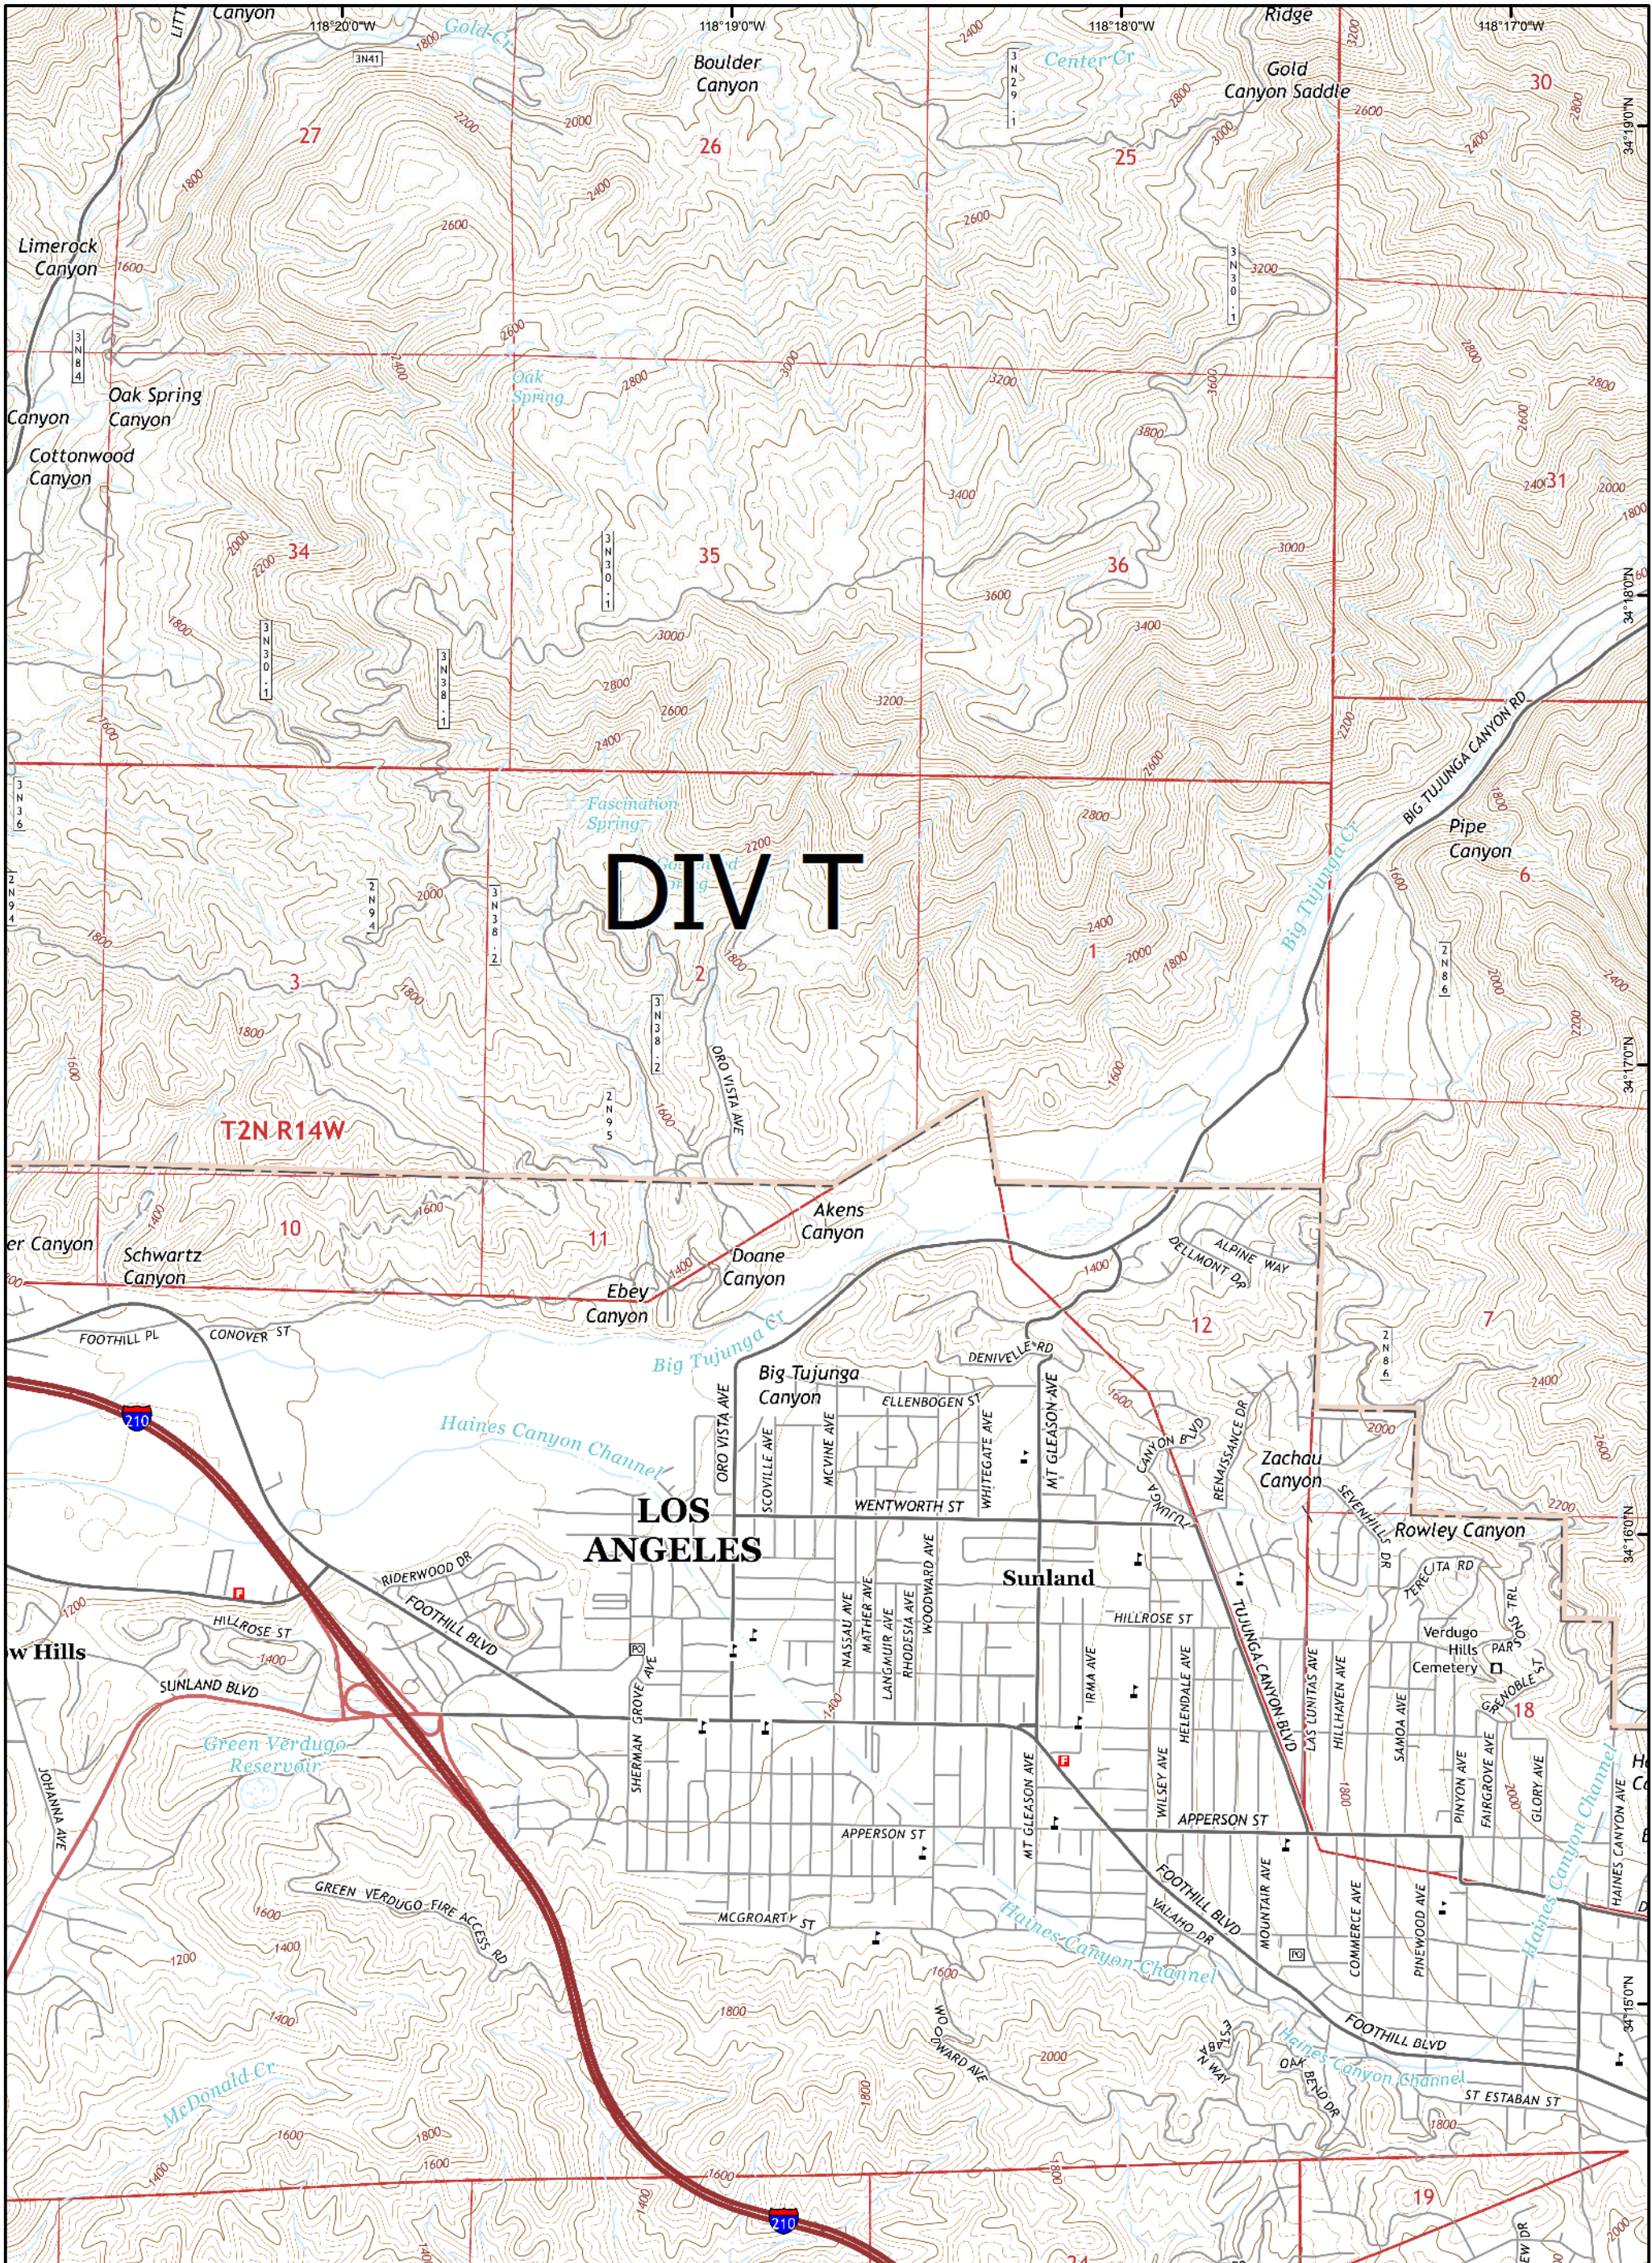

SAND INCIDENT
JULY 25, 2016 0600 HRS
CA-ANF-003008

IAP MAP
Page D3

Legend

Division

Completed Line

Branch

Uncontrolled Fire Edge

Completed Line

Drop Point

Helispot

HeliBase