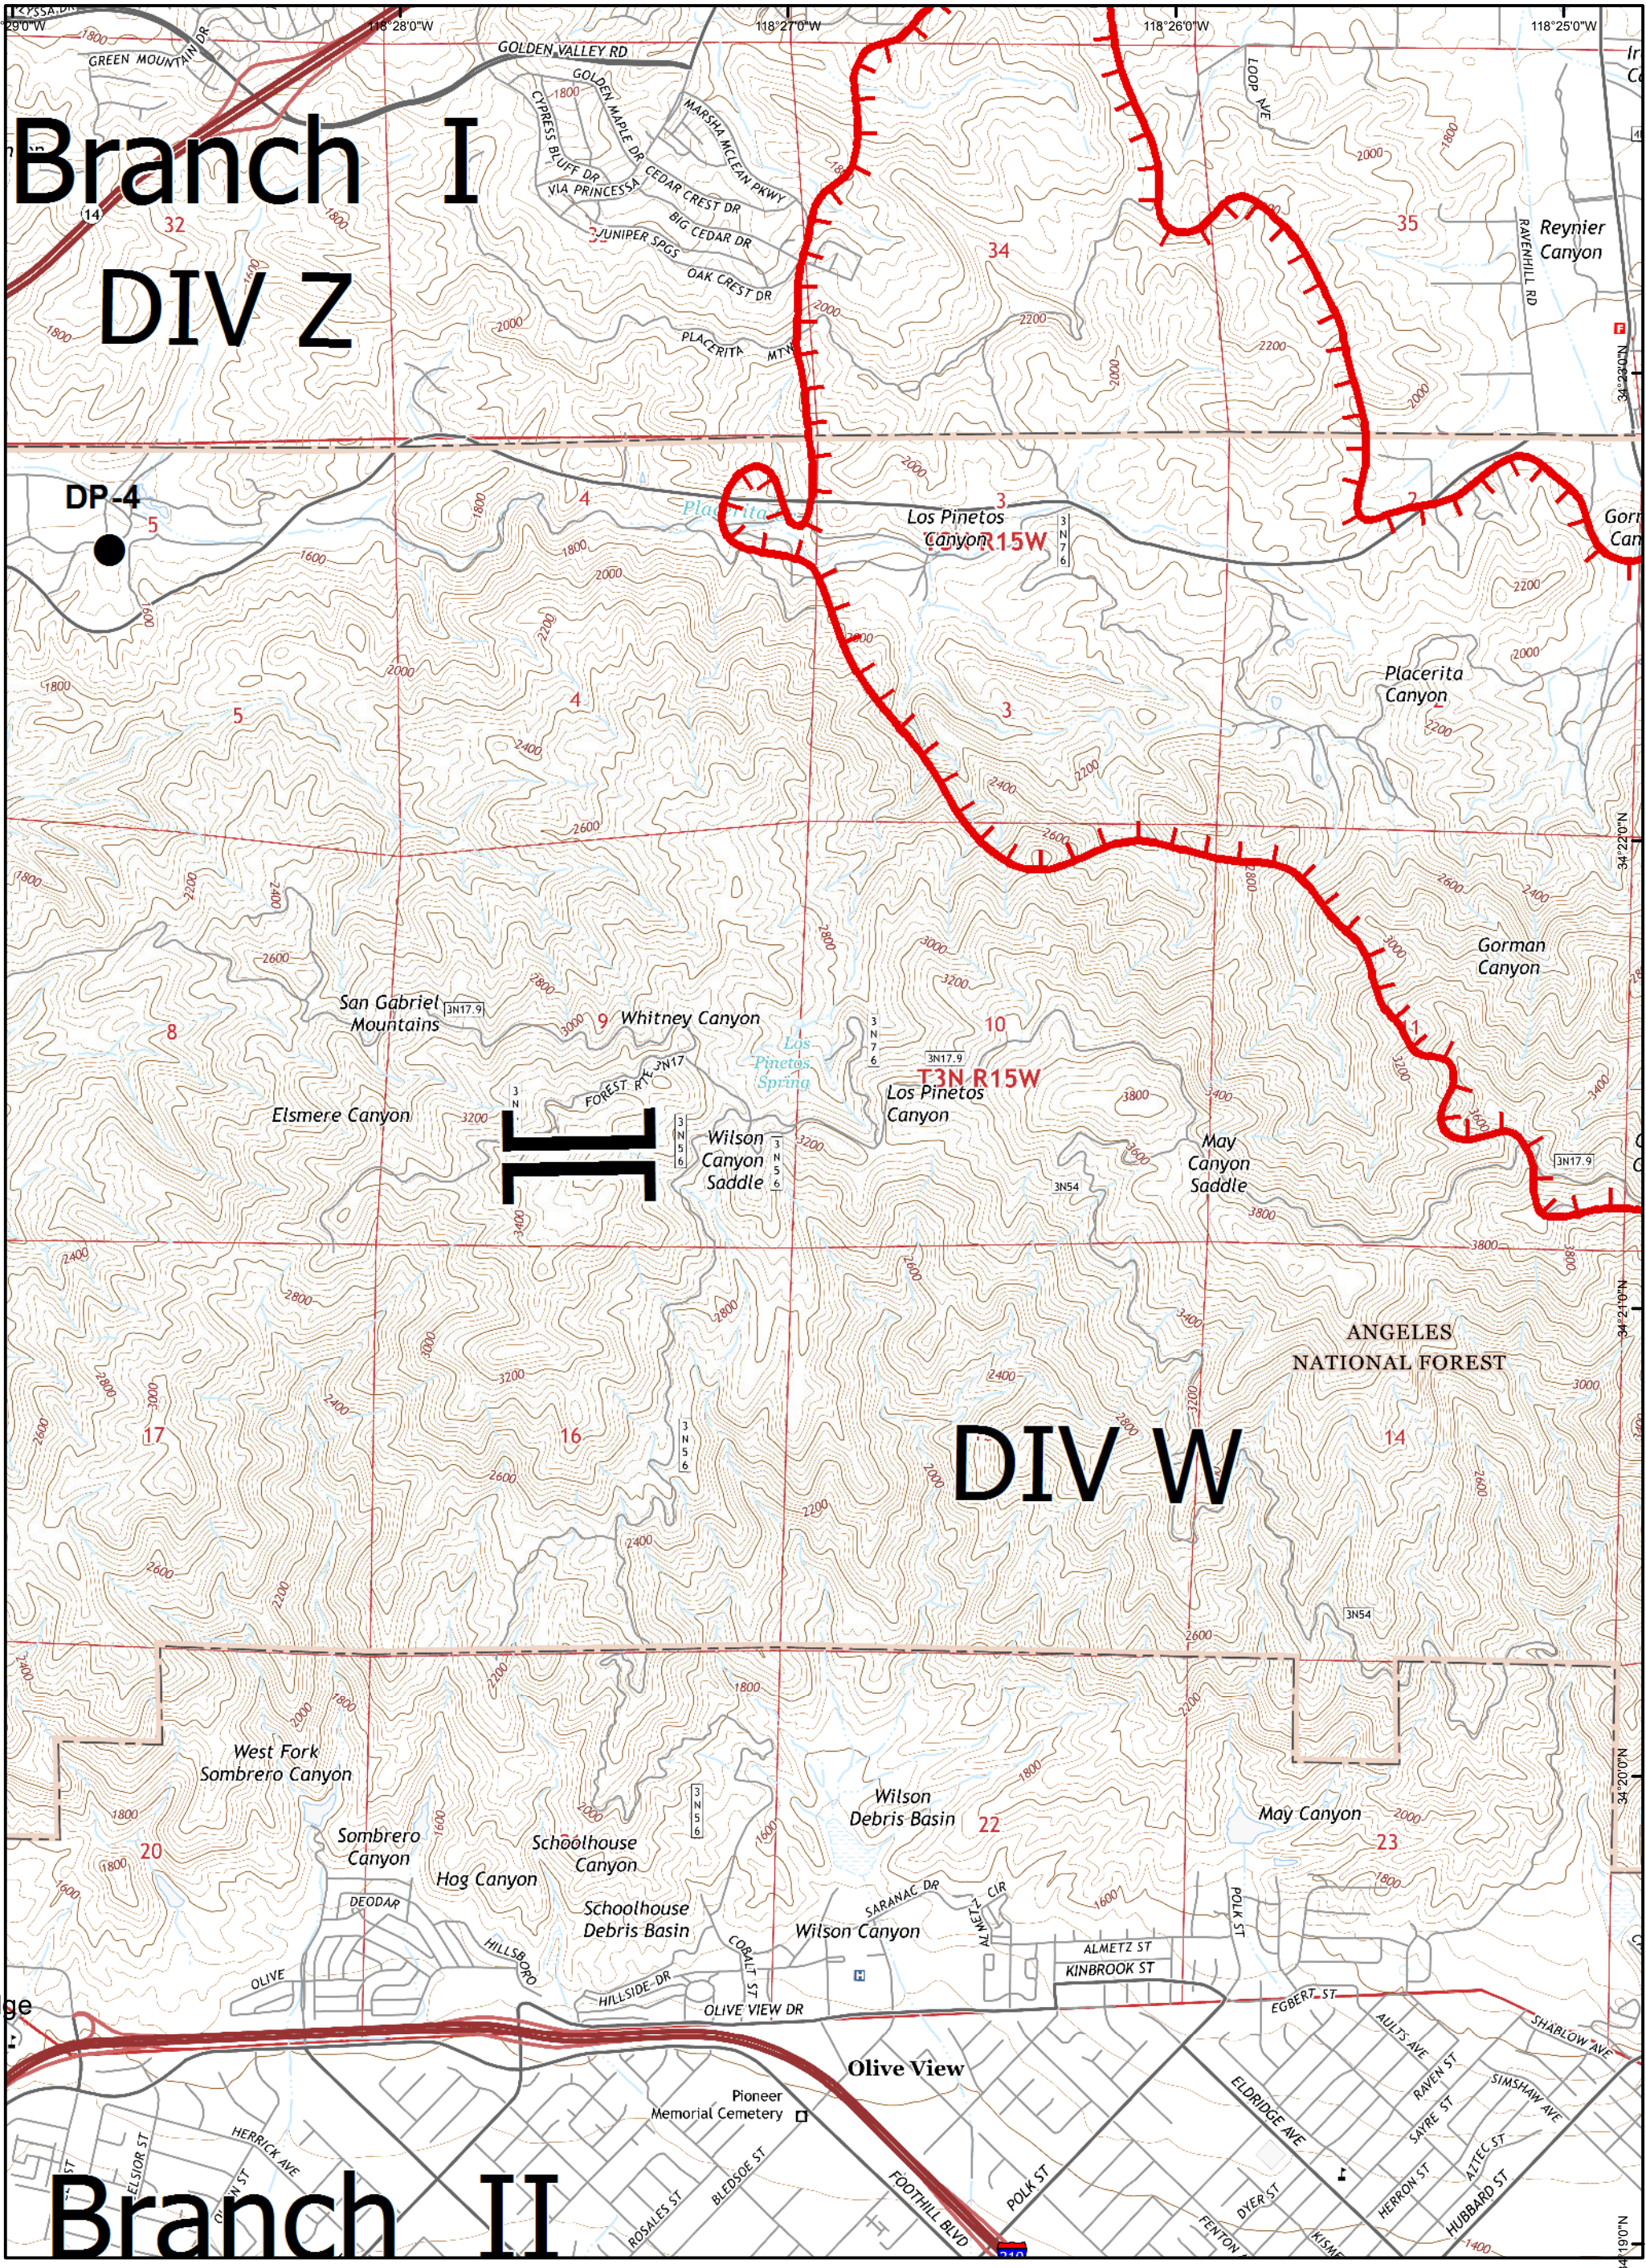

- Drop Point
- Helispot
- HeliBase

**SAND INCIDENT**  
 JULY 25, 2016 0600 HRS  
 CA-ANF-003008

**IAP MAP**  
 Page B4

**Legend**

Division

Branch

Uncontrolled Fire Edge

Completed Line

Drop Point

Helispot

HeliBase

# Branch I

**SAND INCIDENT**  
 JULY 25, 2016 0600 HRS  
 CA-ANF-003008

**IAP MAP**  
 Page B5

**Legend**

- Division
- Branch

- Uncontrolled Fire Edge
- Completed Line

- Drop Point
- Helispot
- HeliBase

**SAND INCIDENT**  
 JULY 25, 2016 0600 HRS  
 CA-ANF-003008

**IAP MAP**  
 Page C1

**Legend**

- Division
- Branch

- Uncontrolled Fire Edge
- Completed Line

- Drop Point
- Helispot
- HeliBase

**SAND INCIDENT**  
 JULY 25, 2016 0600 HRS  
 CA-ANF-003008

**IAP MAP**  
 Page C2