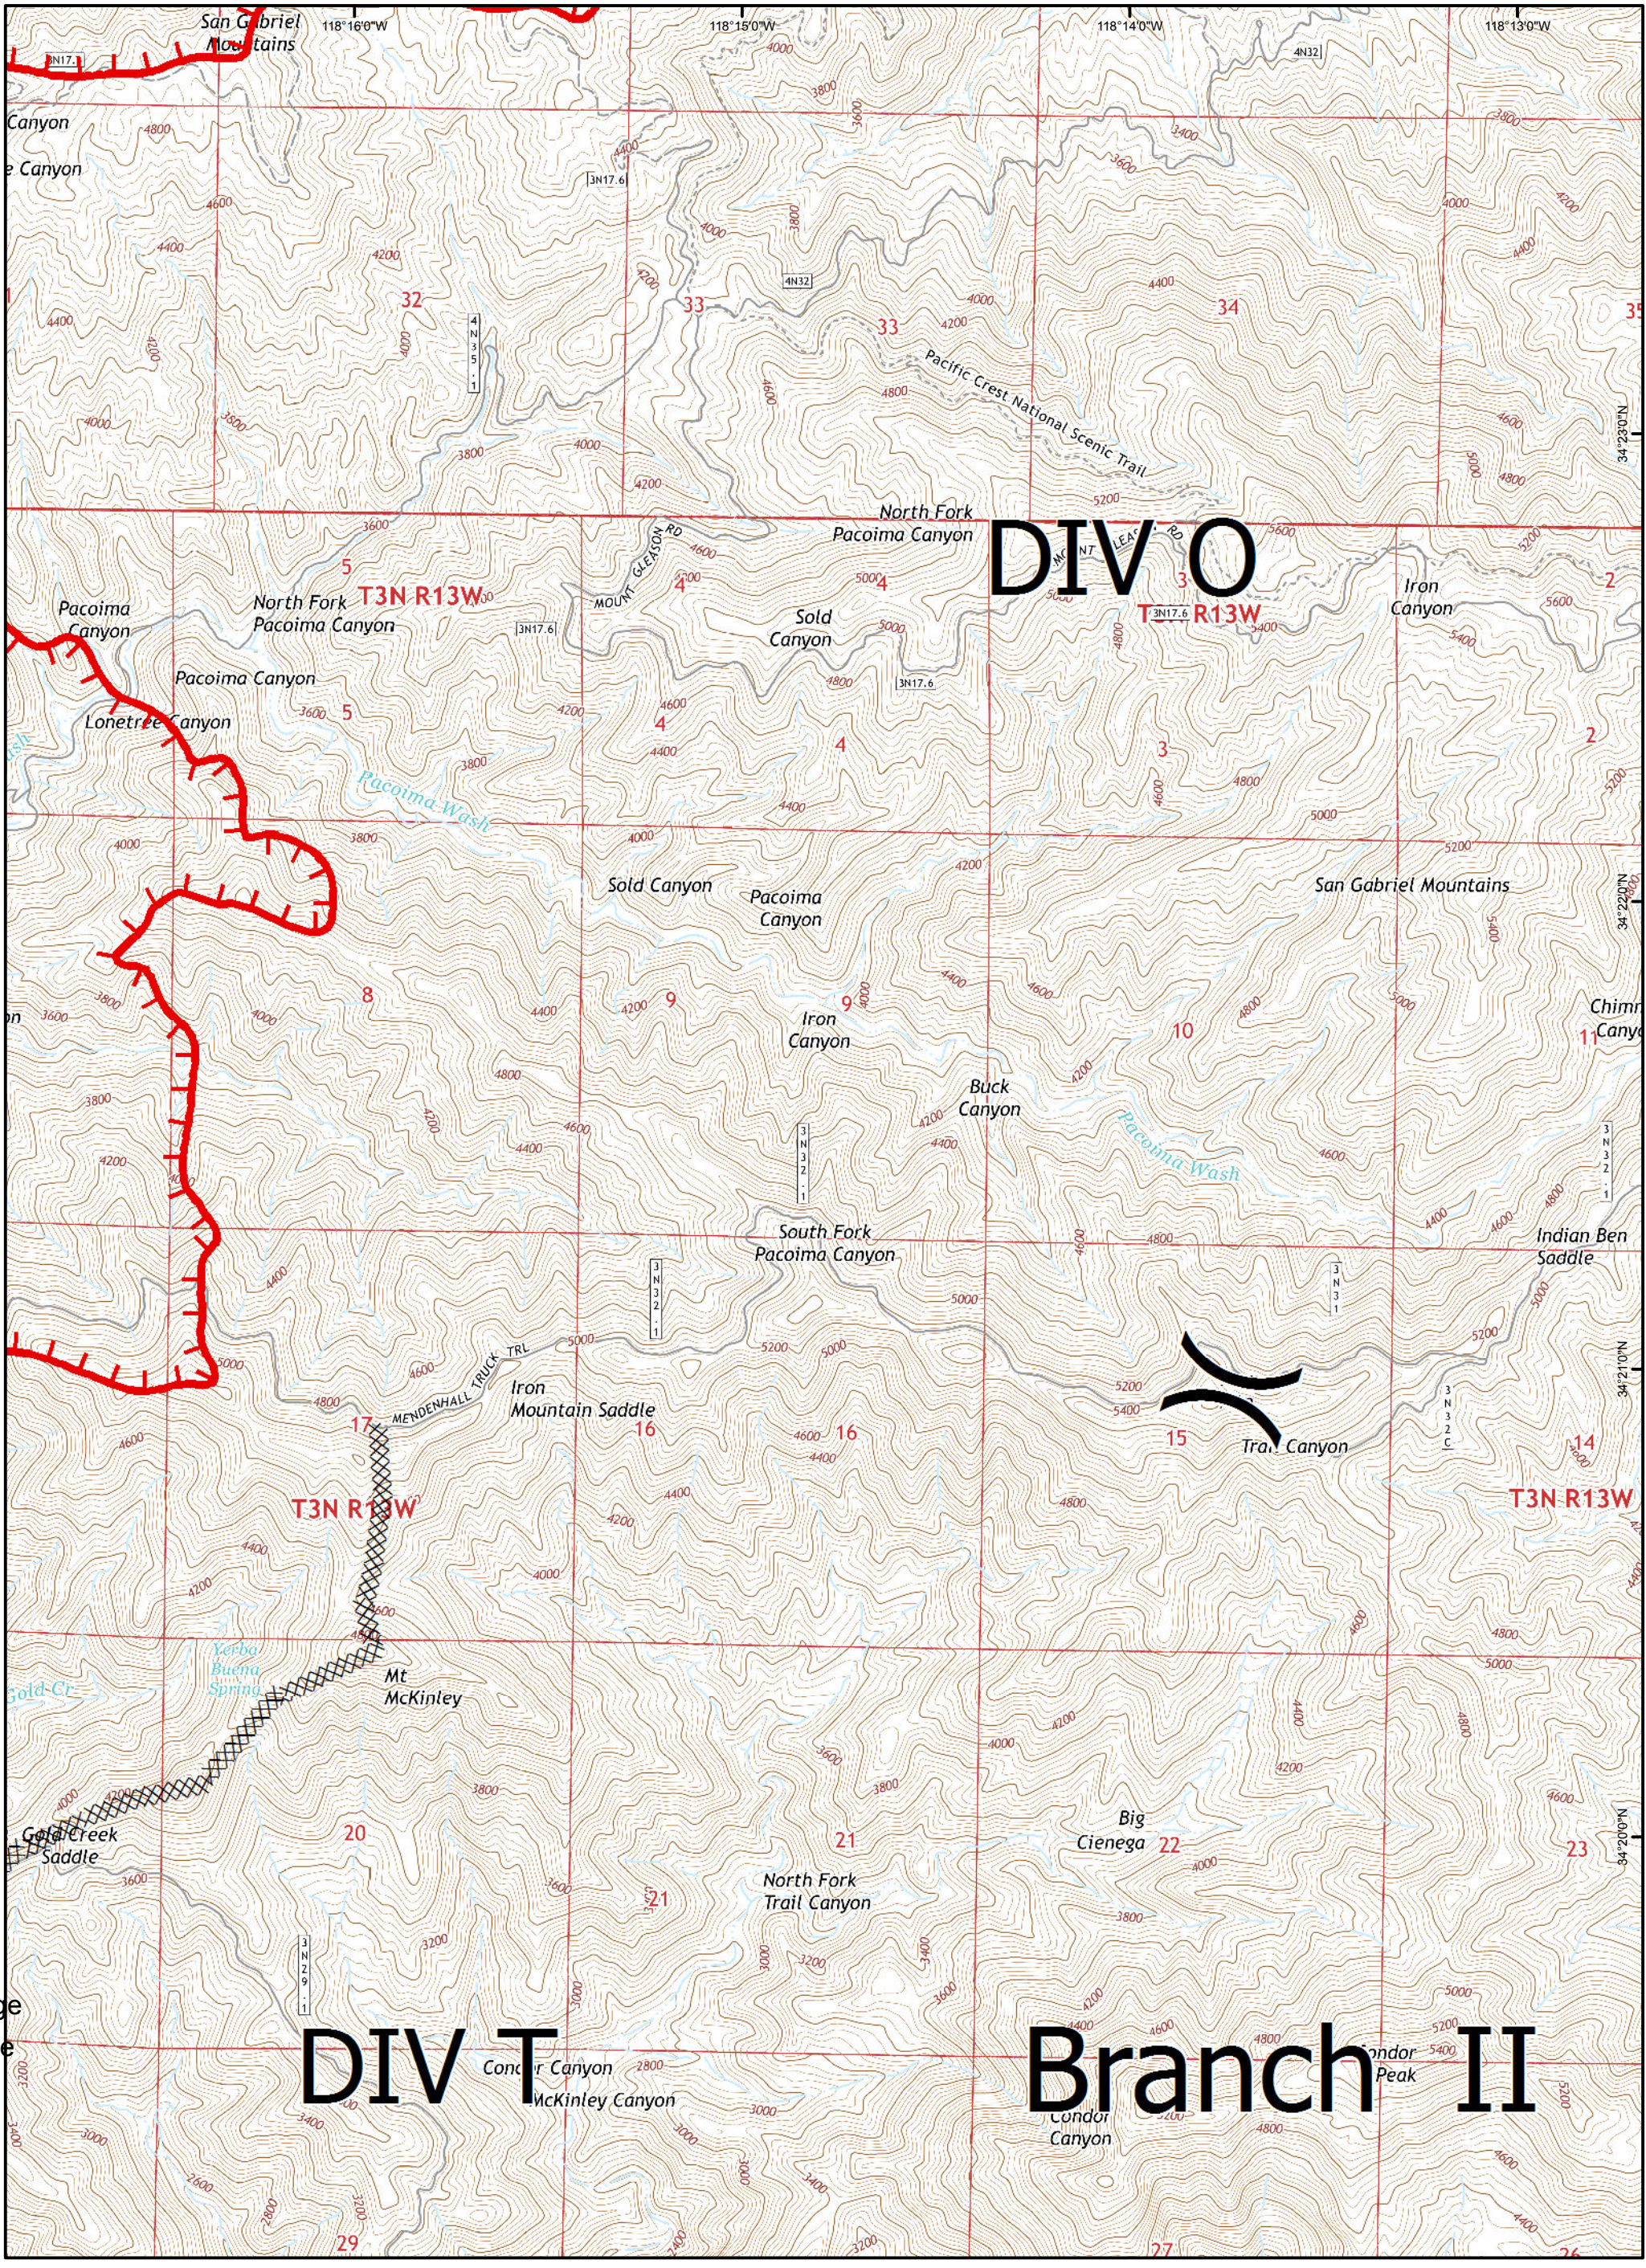

- Drop Point
- Helispot
- HeliBase

**SAND INCIDENT**  
 JULY 25, 2016 0600 HRS  
 CA-ANF-003008

**IAP MAP**  
 Page B4

**Legend**

Division

Branch

Uncontrolled Fire Edge

Completed Line

Drop Point

Helispot

HeliBase

**IAP MAP**  
 Page C3

**Legend**

Division

Branch

Uncontrolled Fire Edge

Completed Line

Drop Point

Helispot

HeliBase

**SAND INCIDENT**  
 JULY 25, 2016 0600 HRS  
 CA-ANF-003008

**IAP MAP**  
 Page C4

**Legend**

-  Division
-  Branch

-  Uncontrolled Fire Edge
-  Completed Line

-  Drop Point
-  Helispot
-  HeliBase