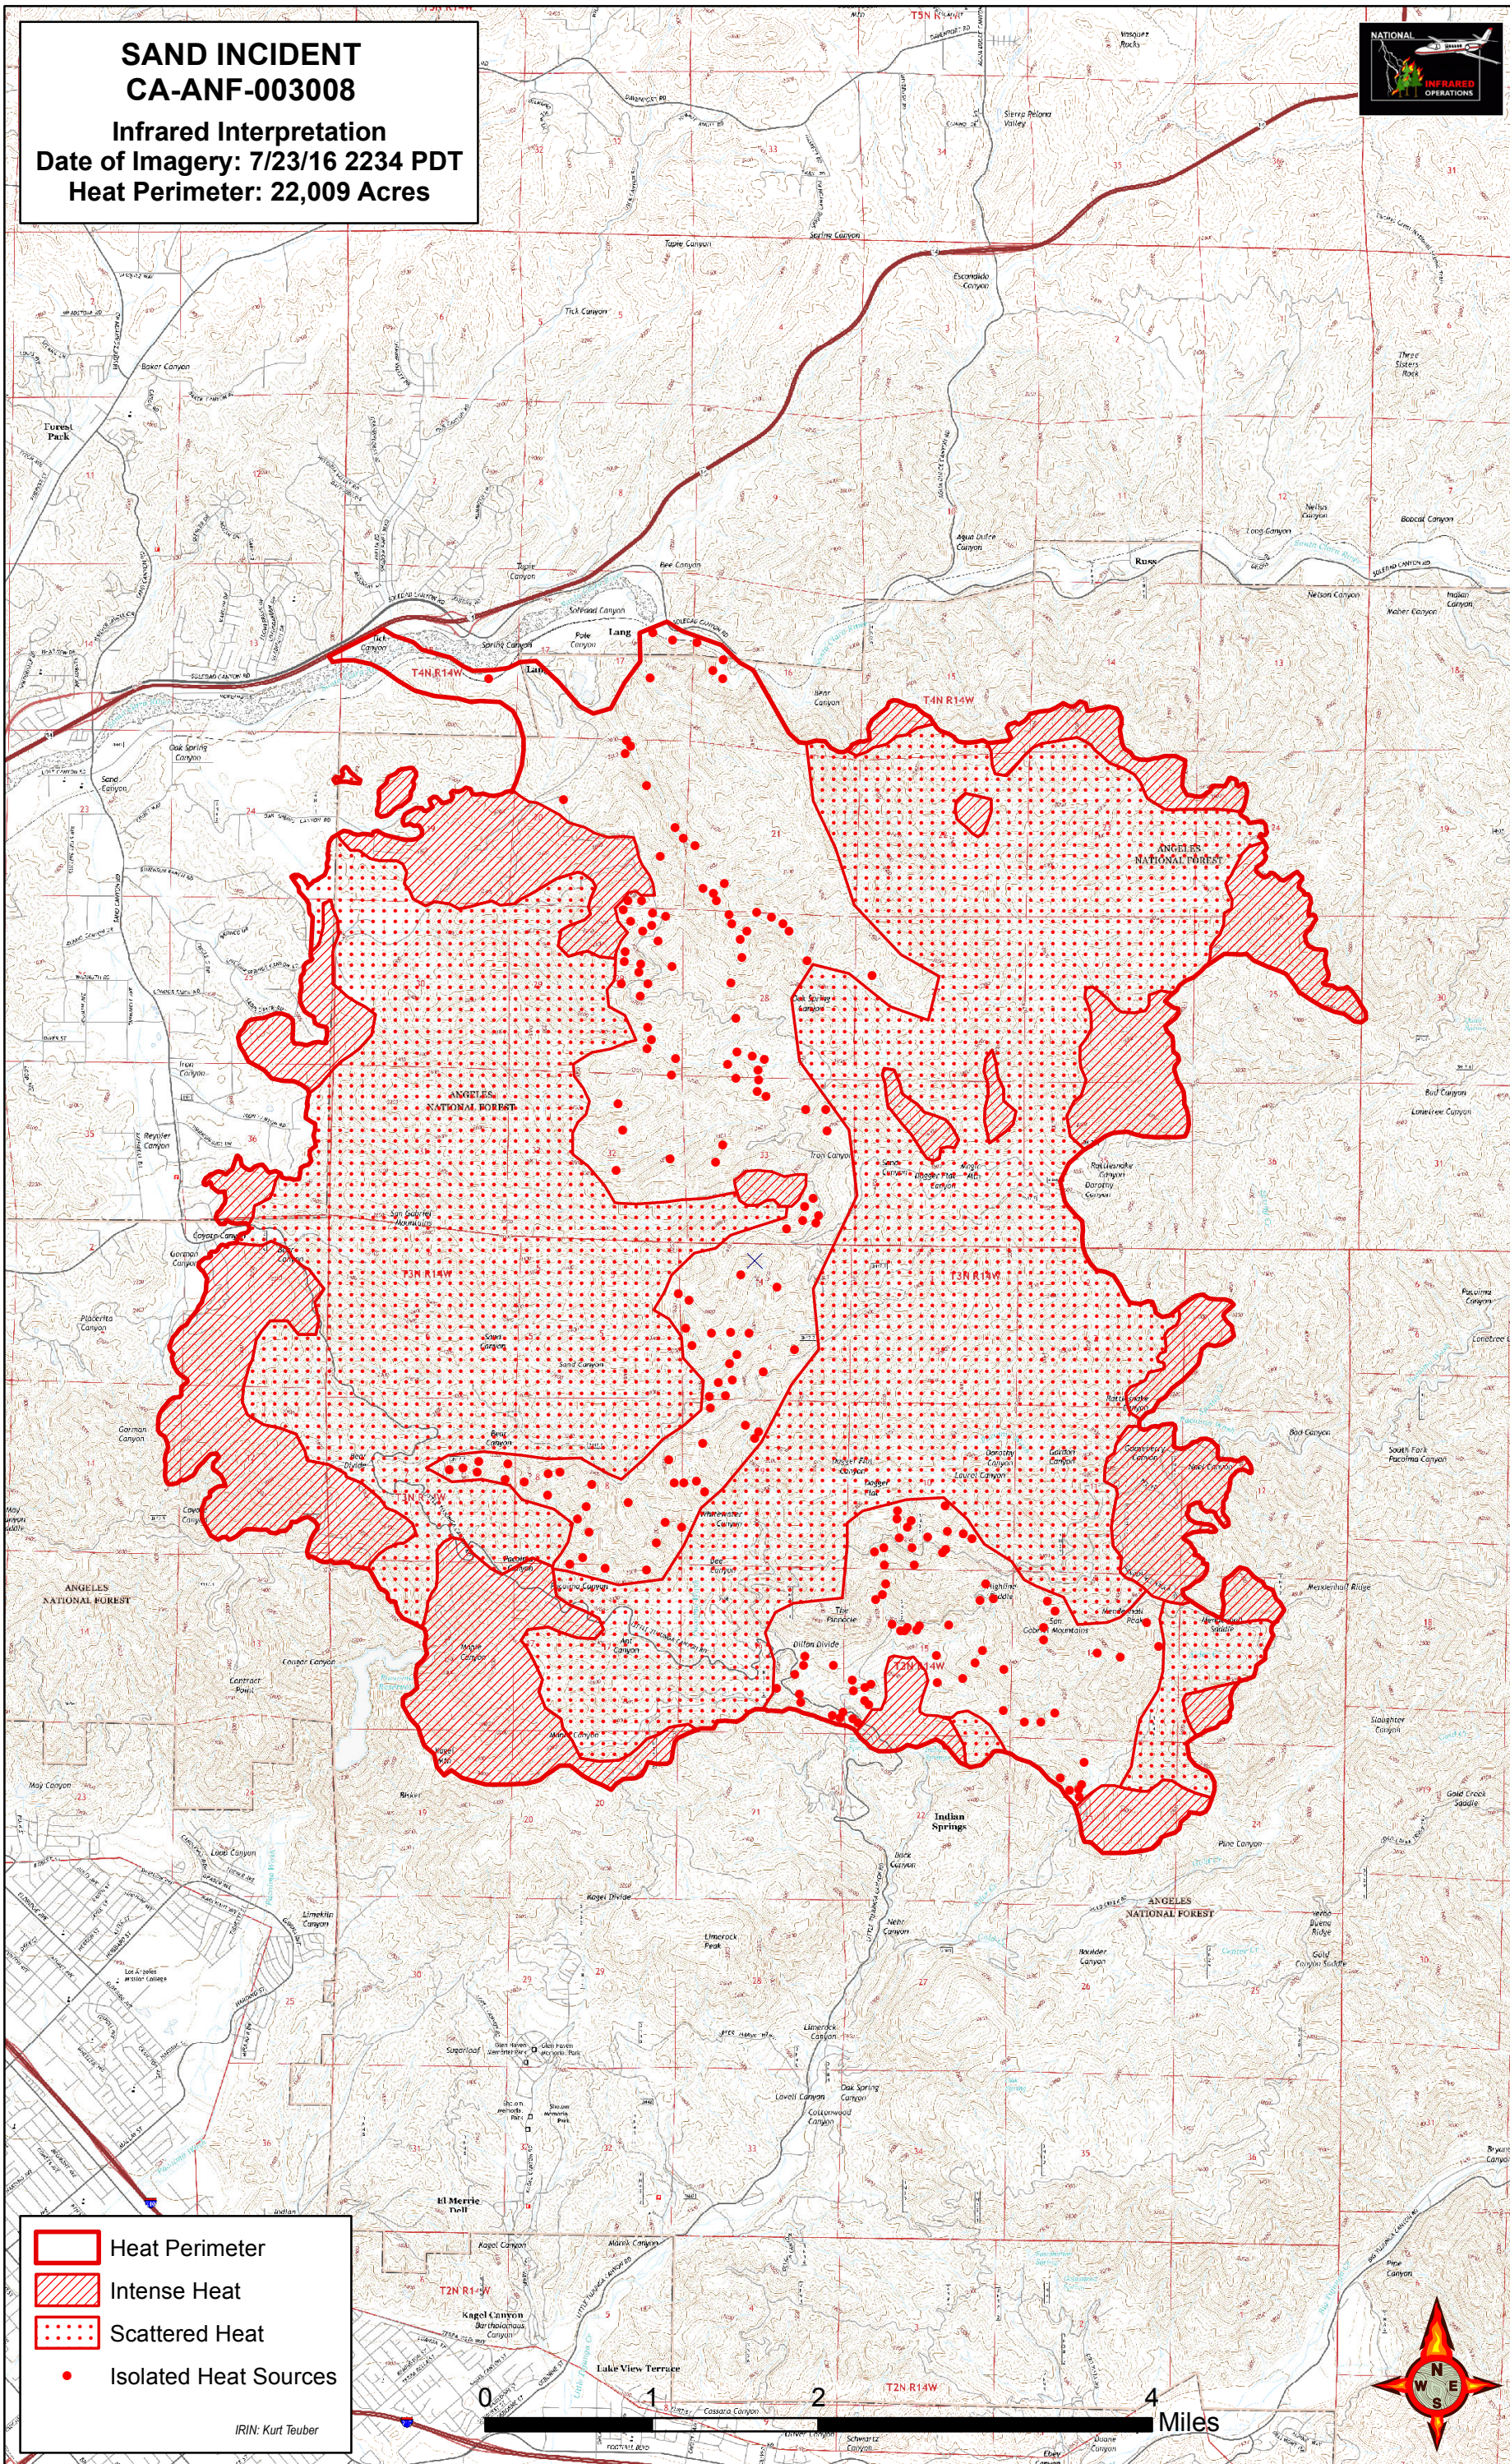

SAND INCIDENT CA-ANF-003008

Infrared Interpretation
Date of Imagery: 7/23/16 2234 PDT
Heat Perimeter: 22,009 Acres

-  Heat Perimeter
-  Intense Heat
-  Scattered Heat
-  Isolated Heat Sources

IRIN: Kurt Teuber

0 1 2 4 Miles