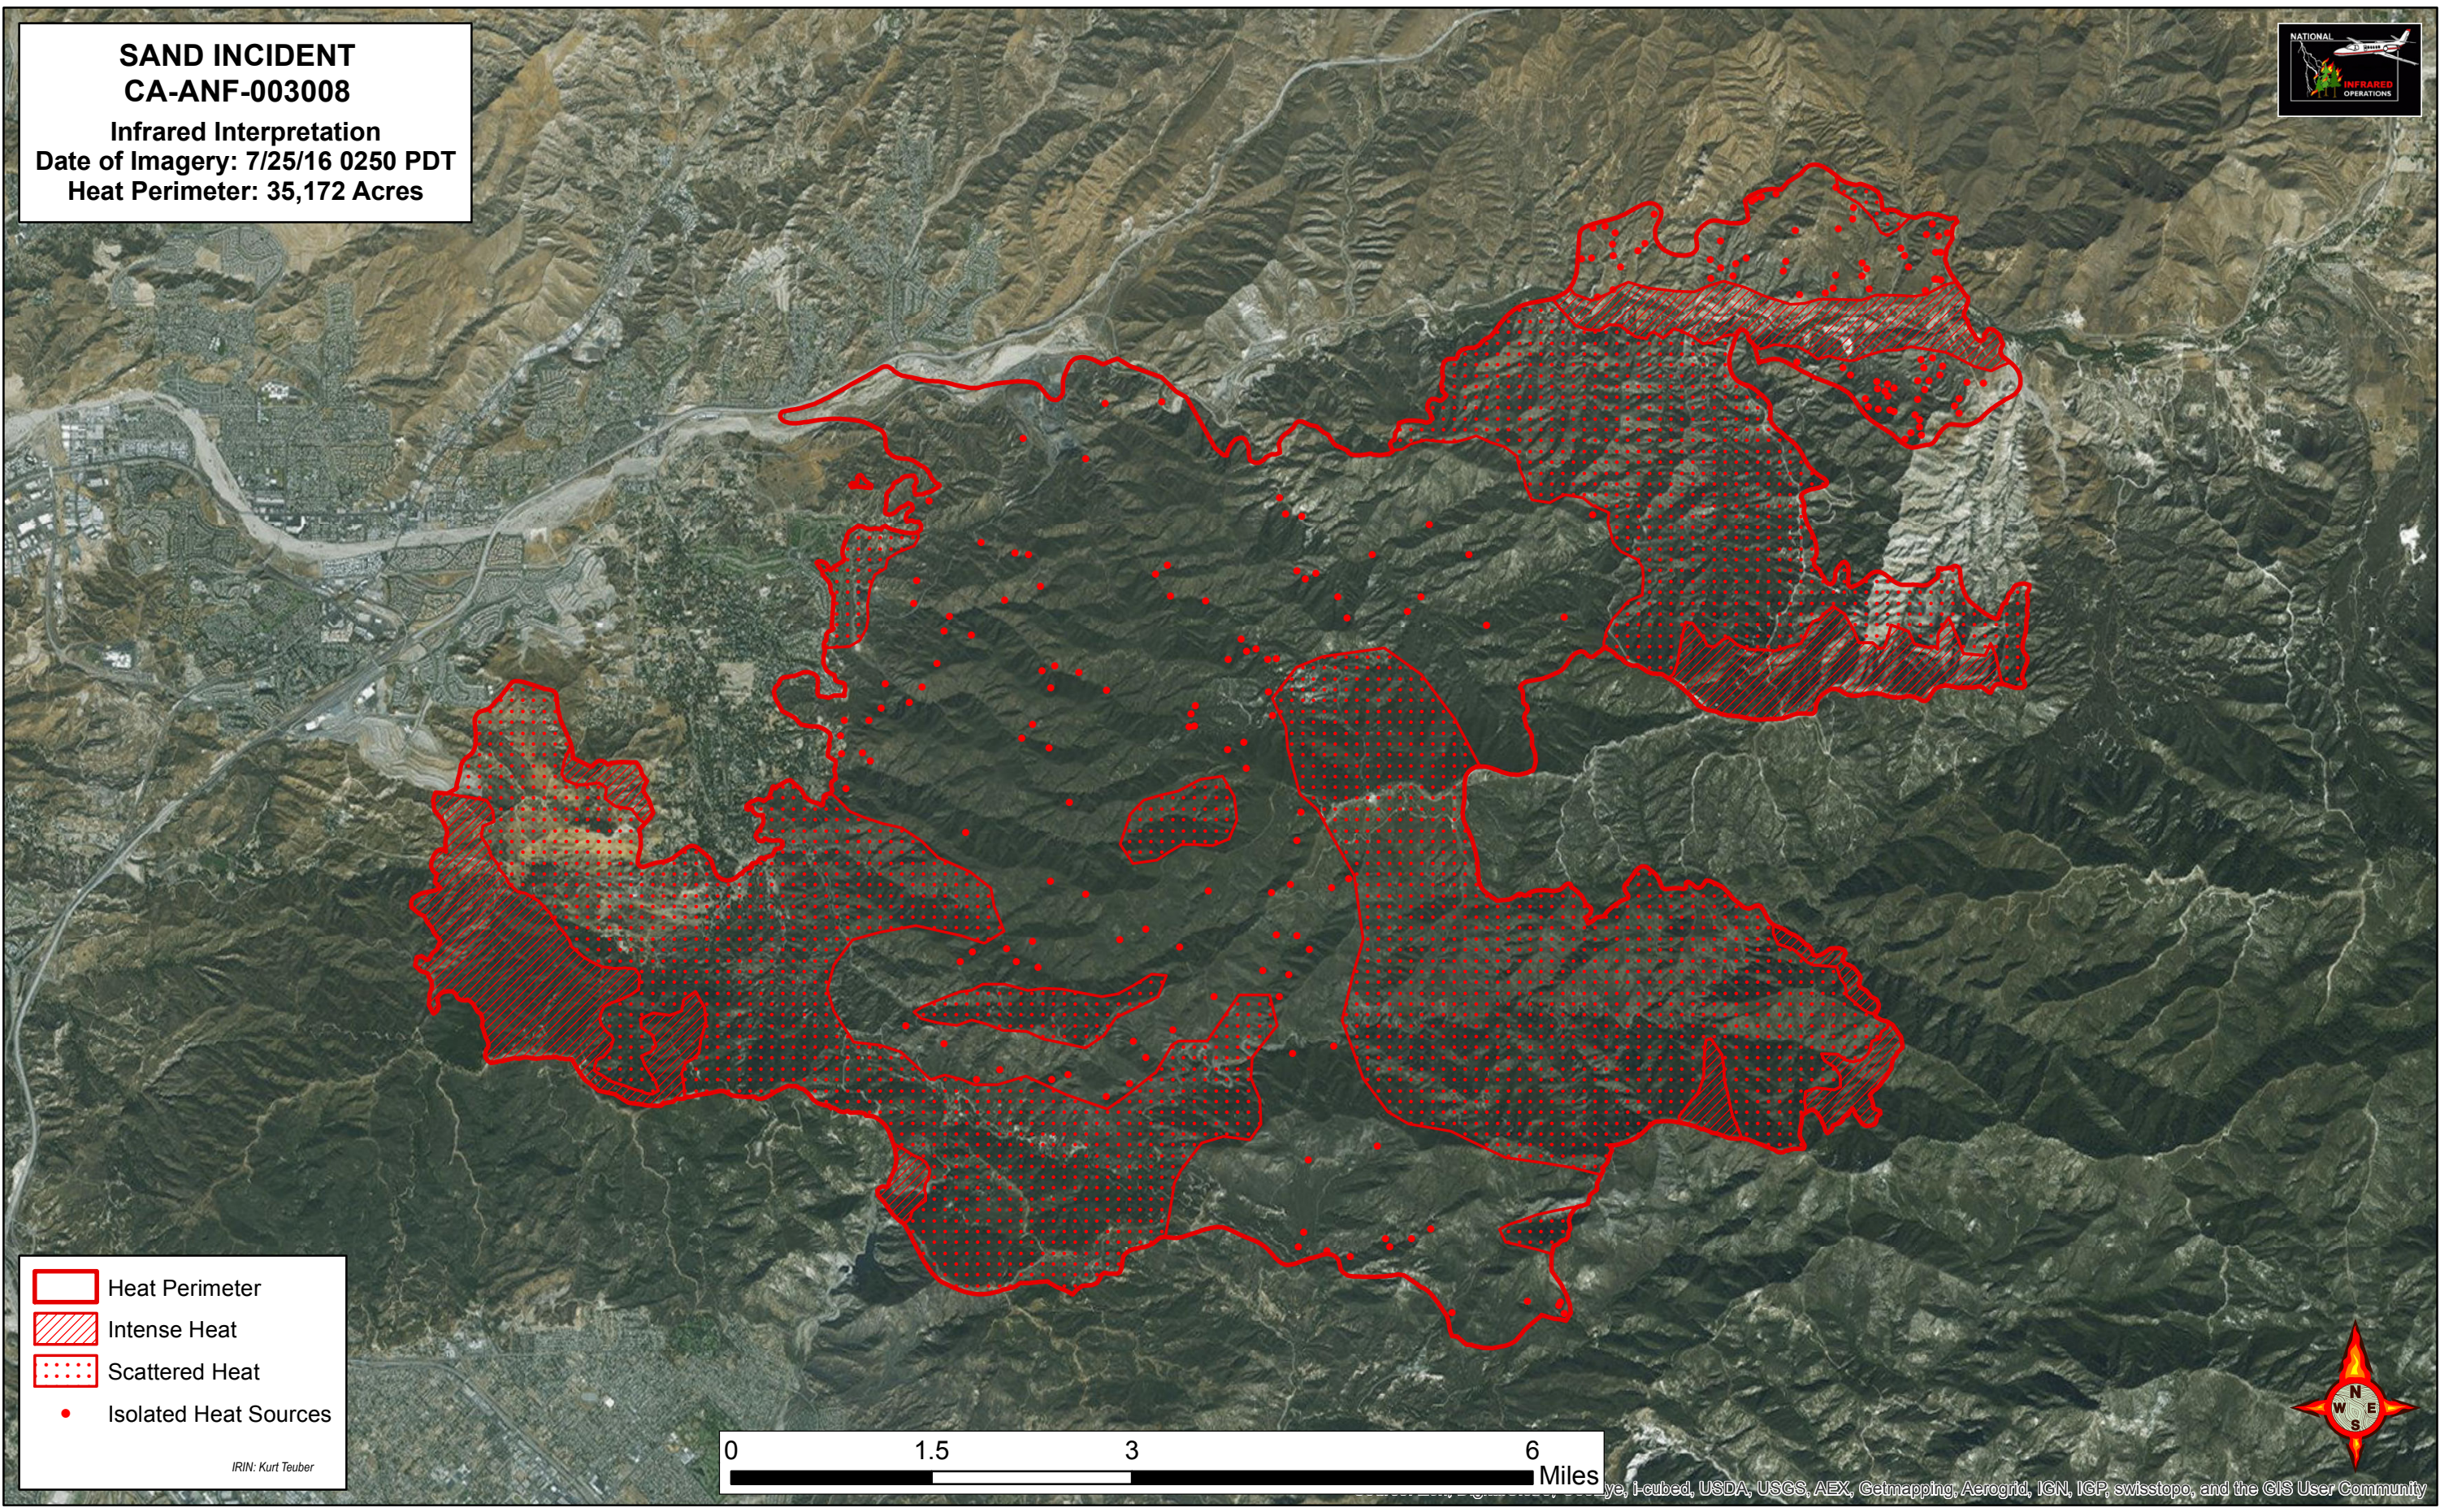

SAND INCIDENT
CA-ANF-003008
Infrared Interpretation
Date of Imagery: 7/25/16 0250 PDT
Heat Perimeter: 35,172 Acres

Legend:

- Heat Perimeter
- Intense Heat
- Scattered Heat
- Isolated Heat Sources

IRIN: Kurt Teuber