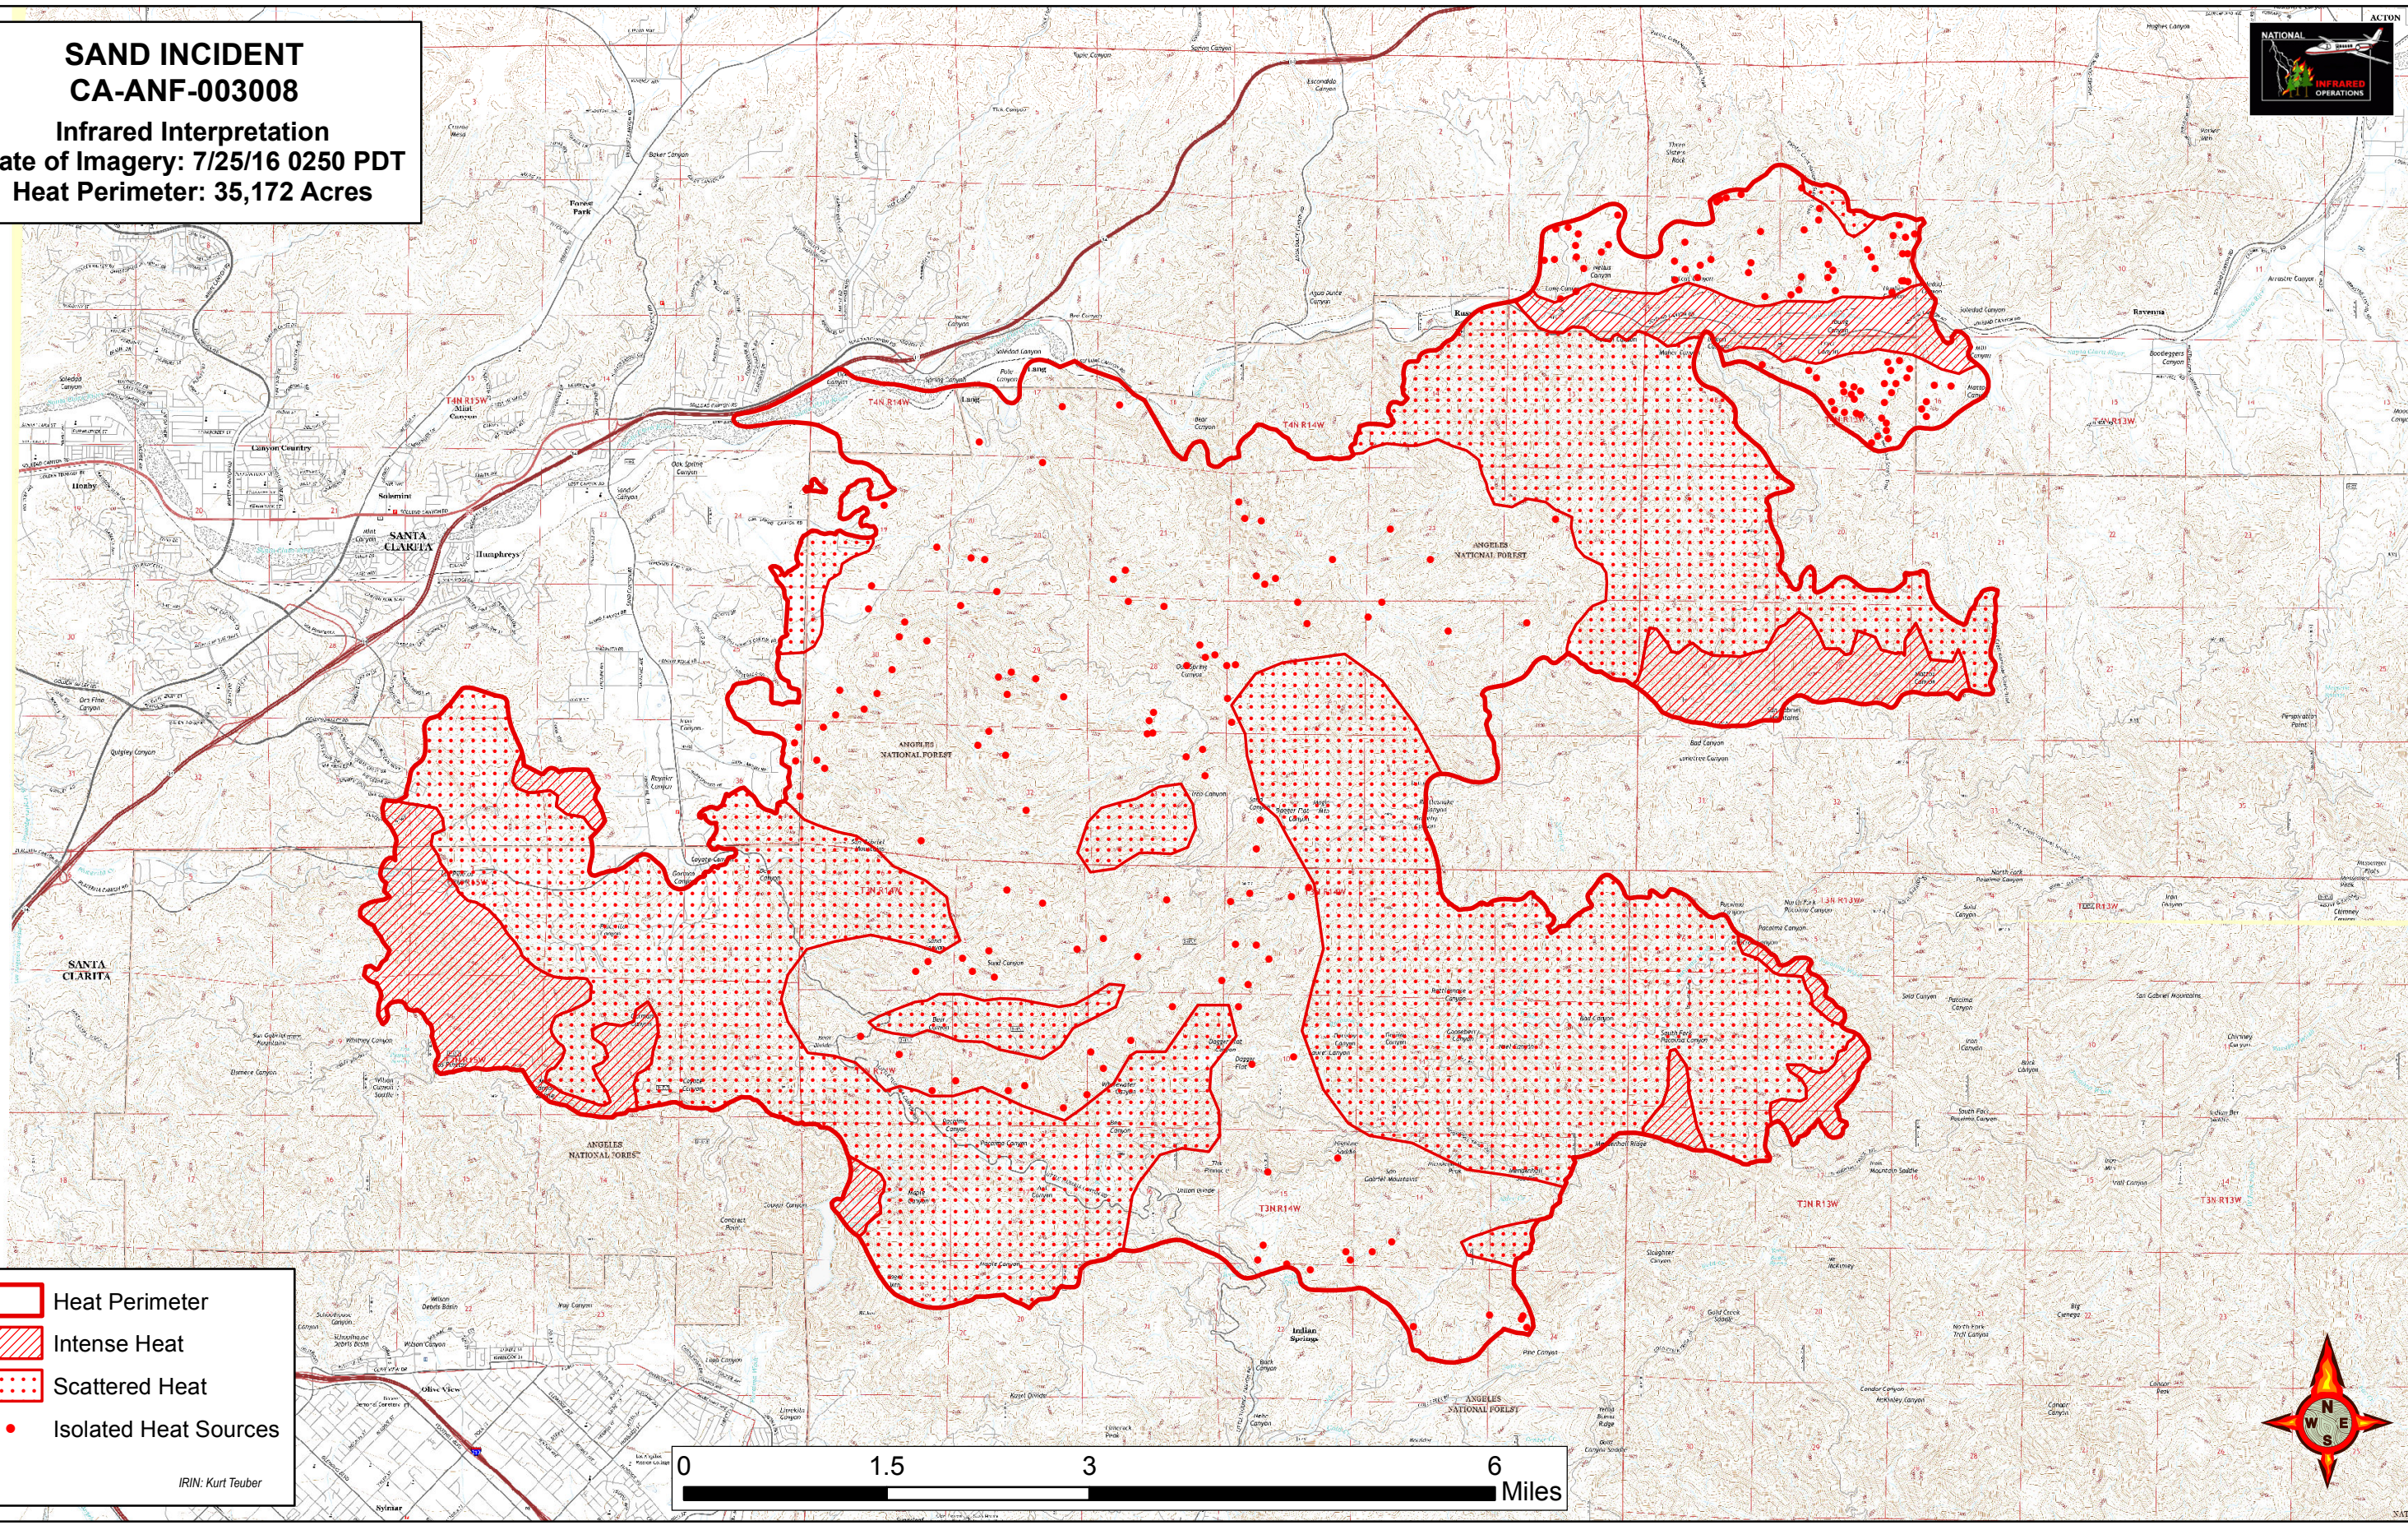

**SAND INCIDENT
CA-ANF-003008**
Infrared Interpretation
Date of Imagery: 7/25/16 0250 PDT
Heat Perimeter: 35,172 Acres

Legend

- Heat Perimeter
- Intense Heat
- Scattered Heat
- Isolated Heat Sources

IRIN: Kurt Teuber