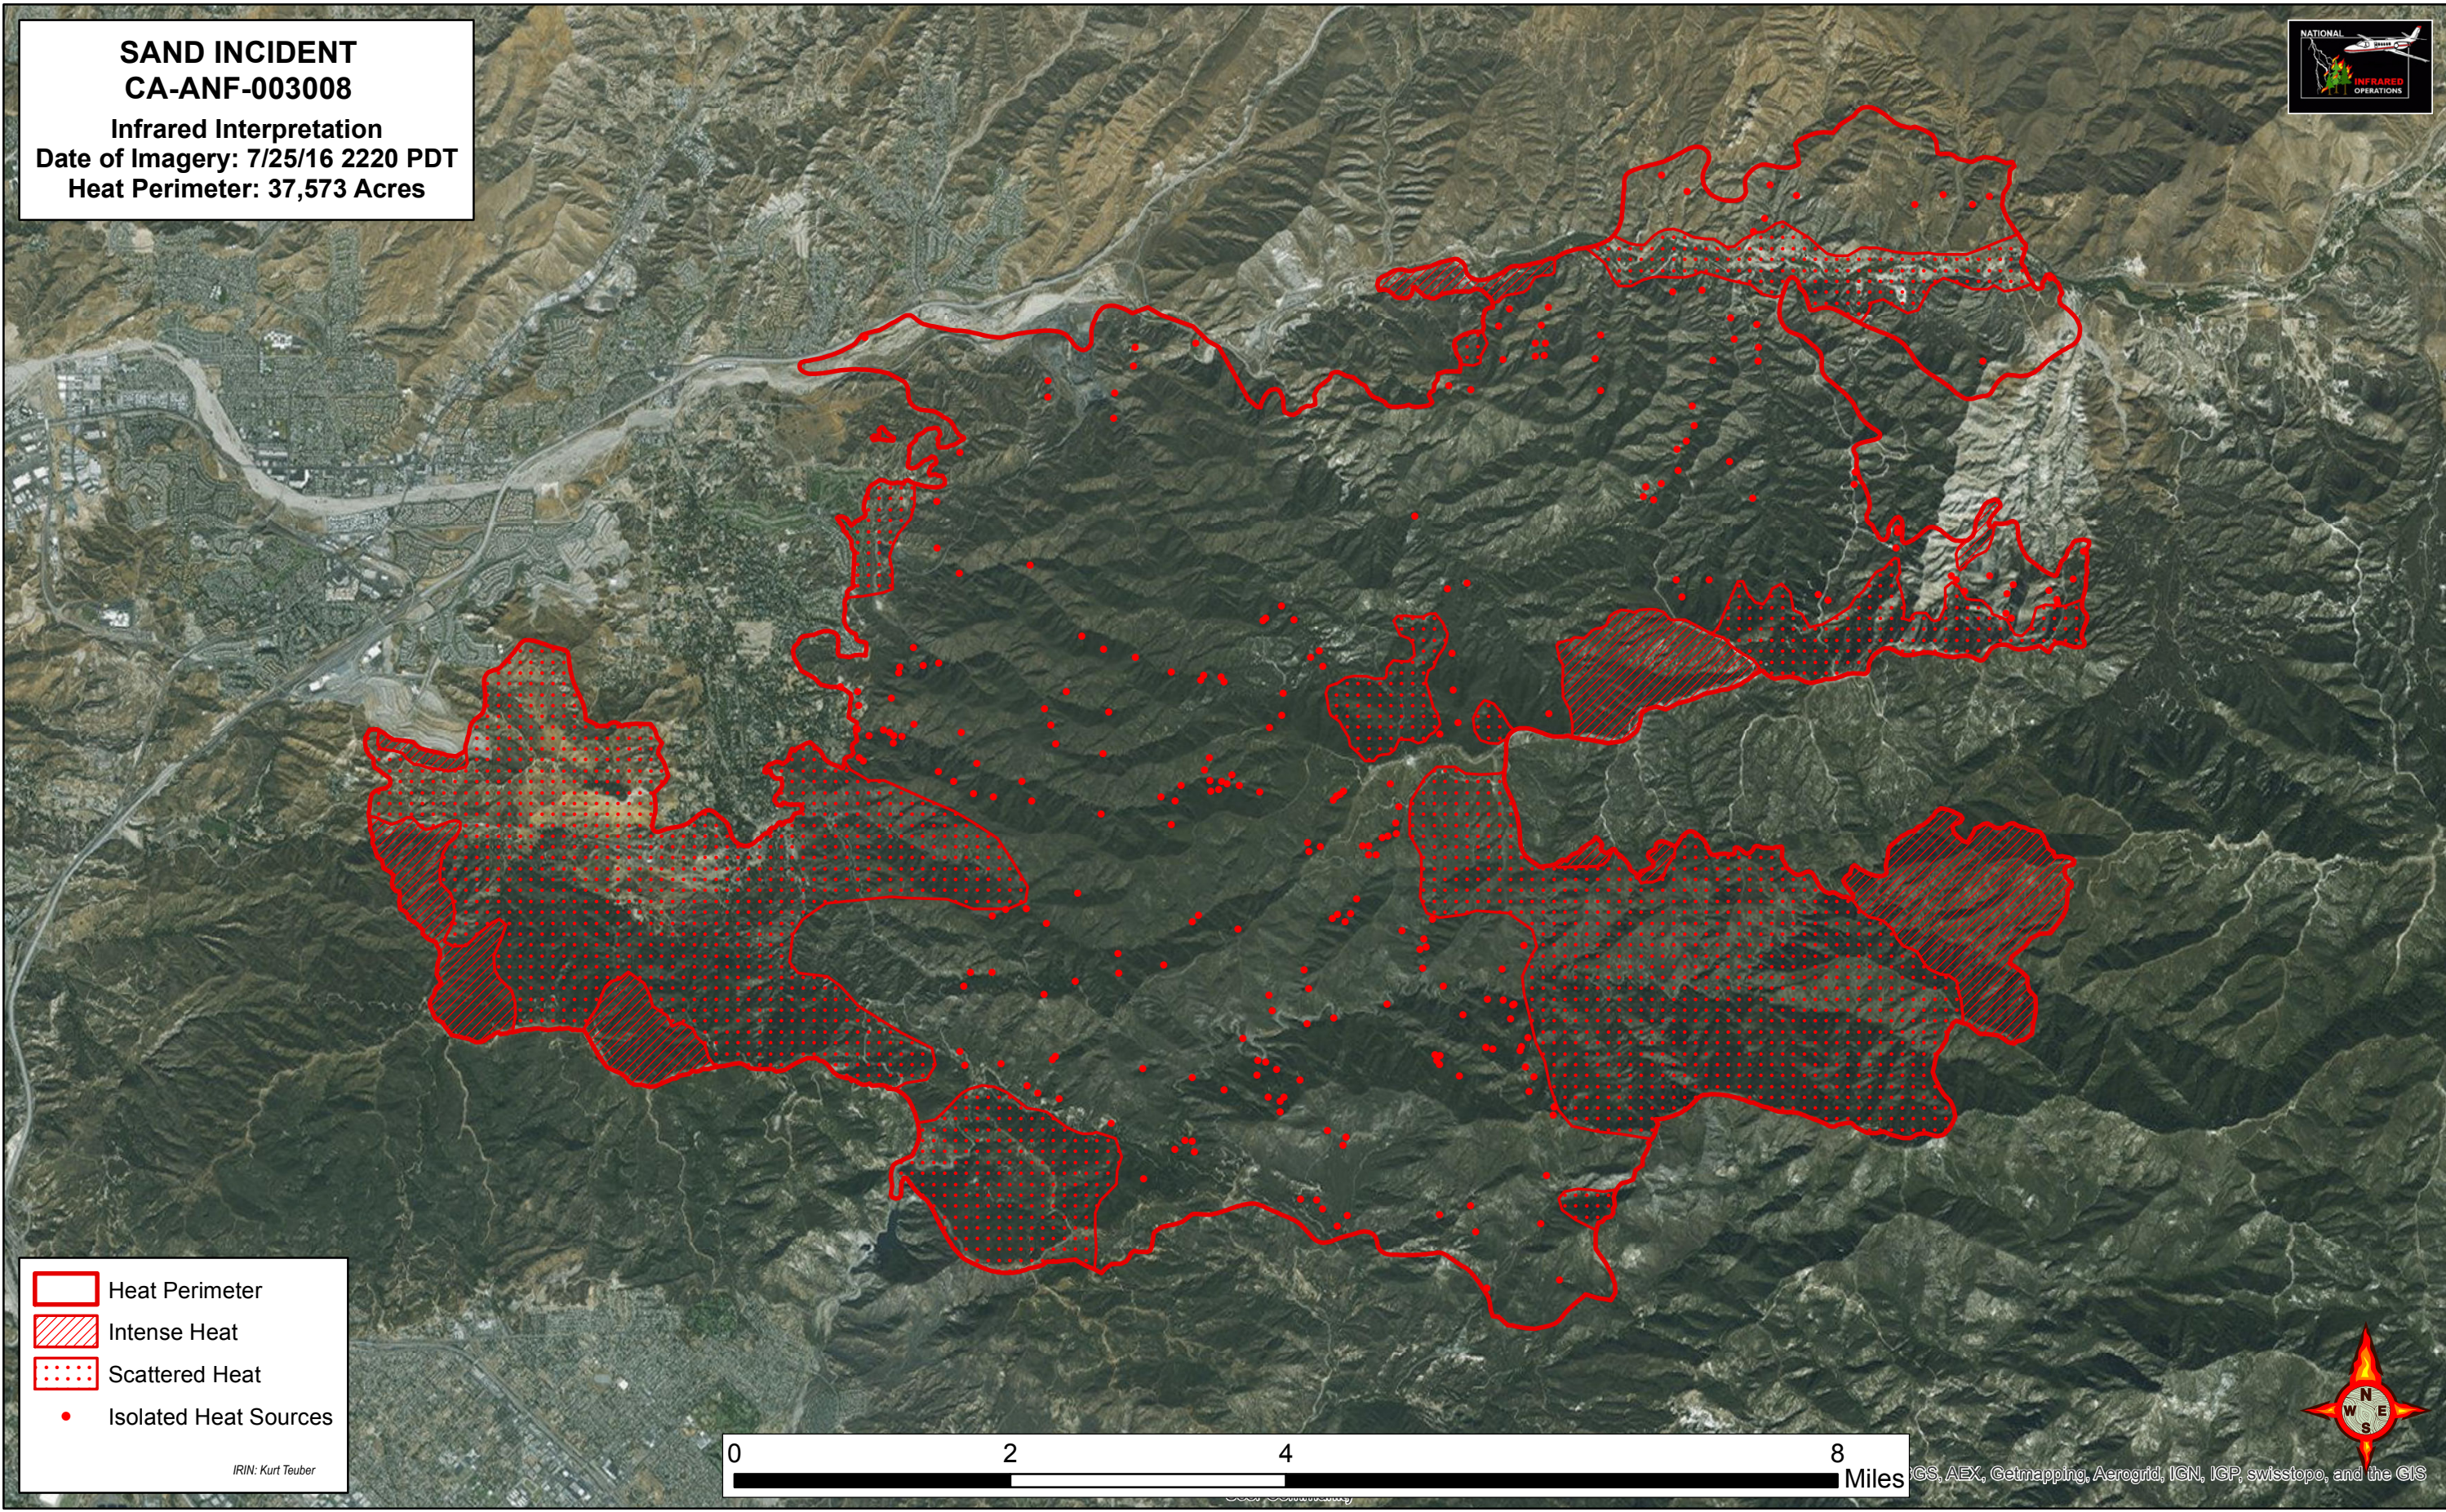

SAND INCIDENT
CA-ANF-003008
Infrared Interpretation
Date of Imagery: 7/25/16 2220 PDT
Heat Perimeter: 37,573 Acres

Legend:

- Heat Perimeter
- Intense Heat
- Scattered Heat
- Isolated Heat Sources

IRIN: Kurt Teuber

©CS, AEX, Getmapping, Aerogrid, IGN, IGP, swisstopo, and the GIS