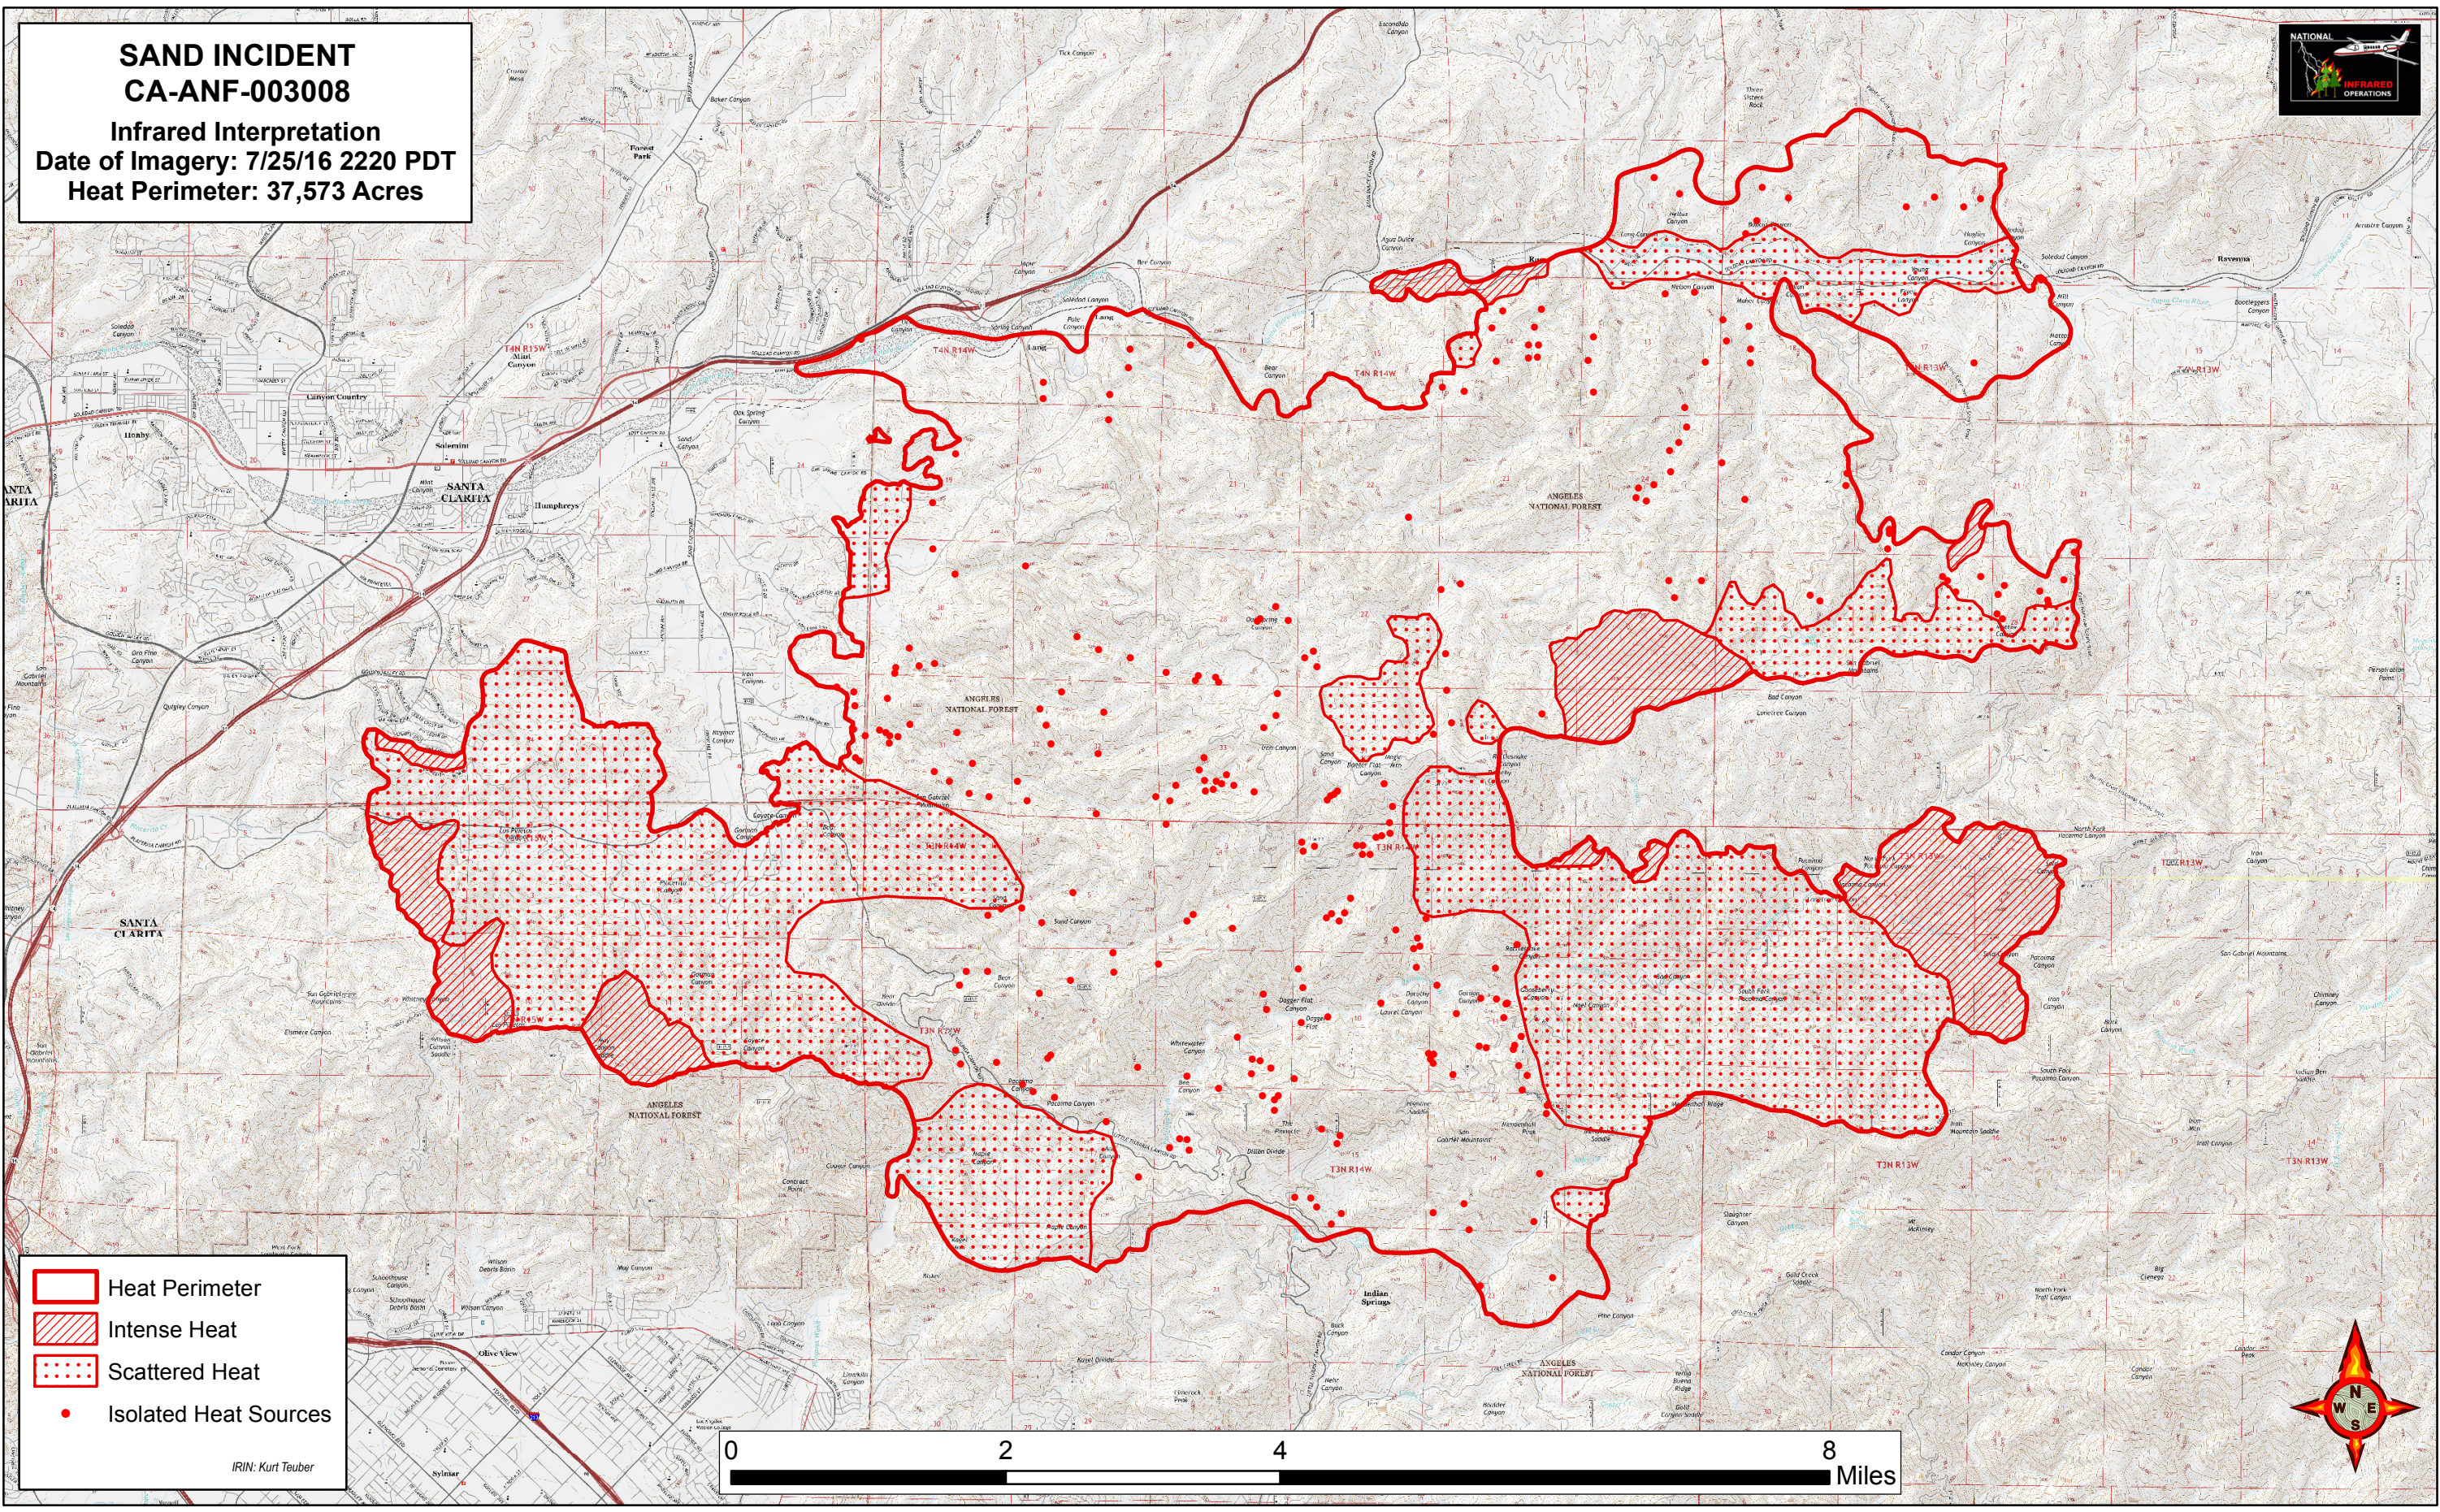

SAND INCIDENT CA-ANF-003008

Infrared Interpretation
Date of Imagery: 7/25/16 2220 PDT
Heat Perimeter: 37,573 Acres

- Heat Perimeter
- Intense Heat
- Scattered Heat
- Isolated Heat Sources

IRIN: Kurt Teuber