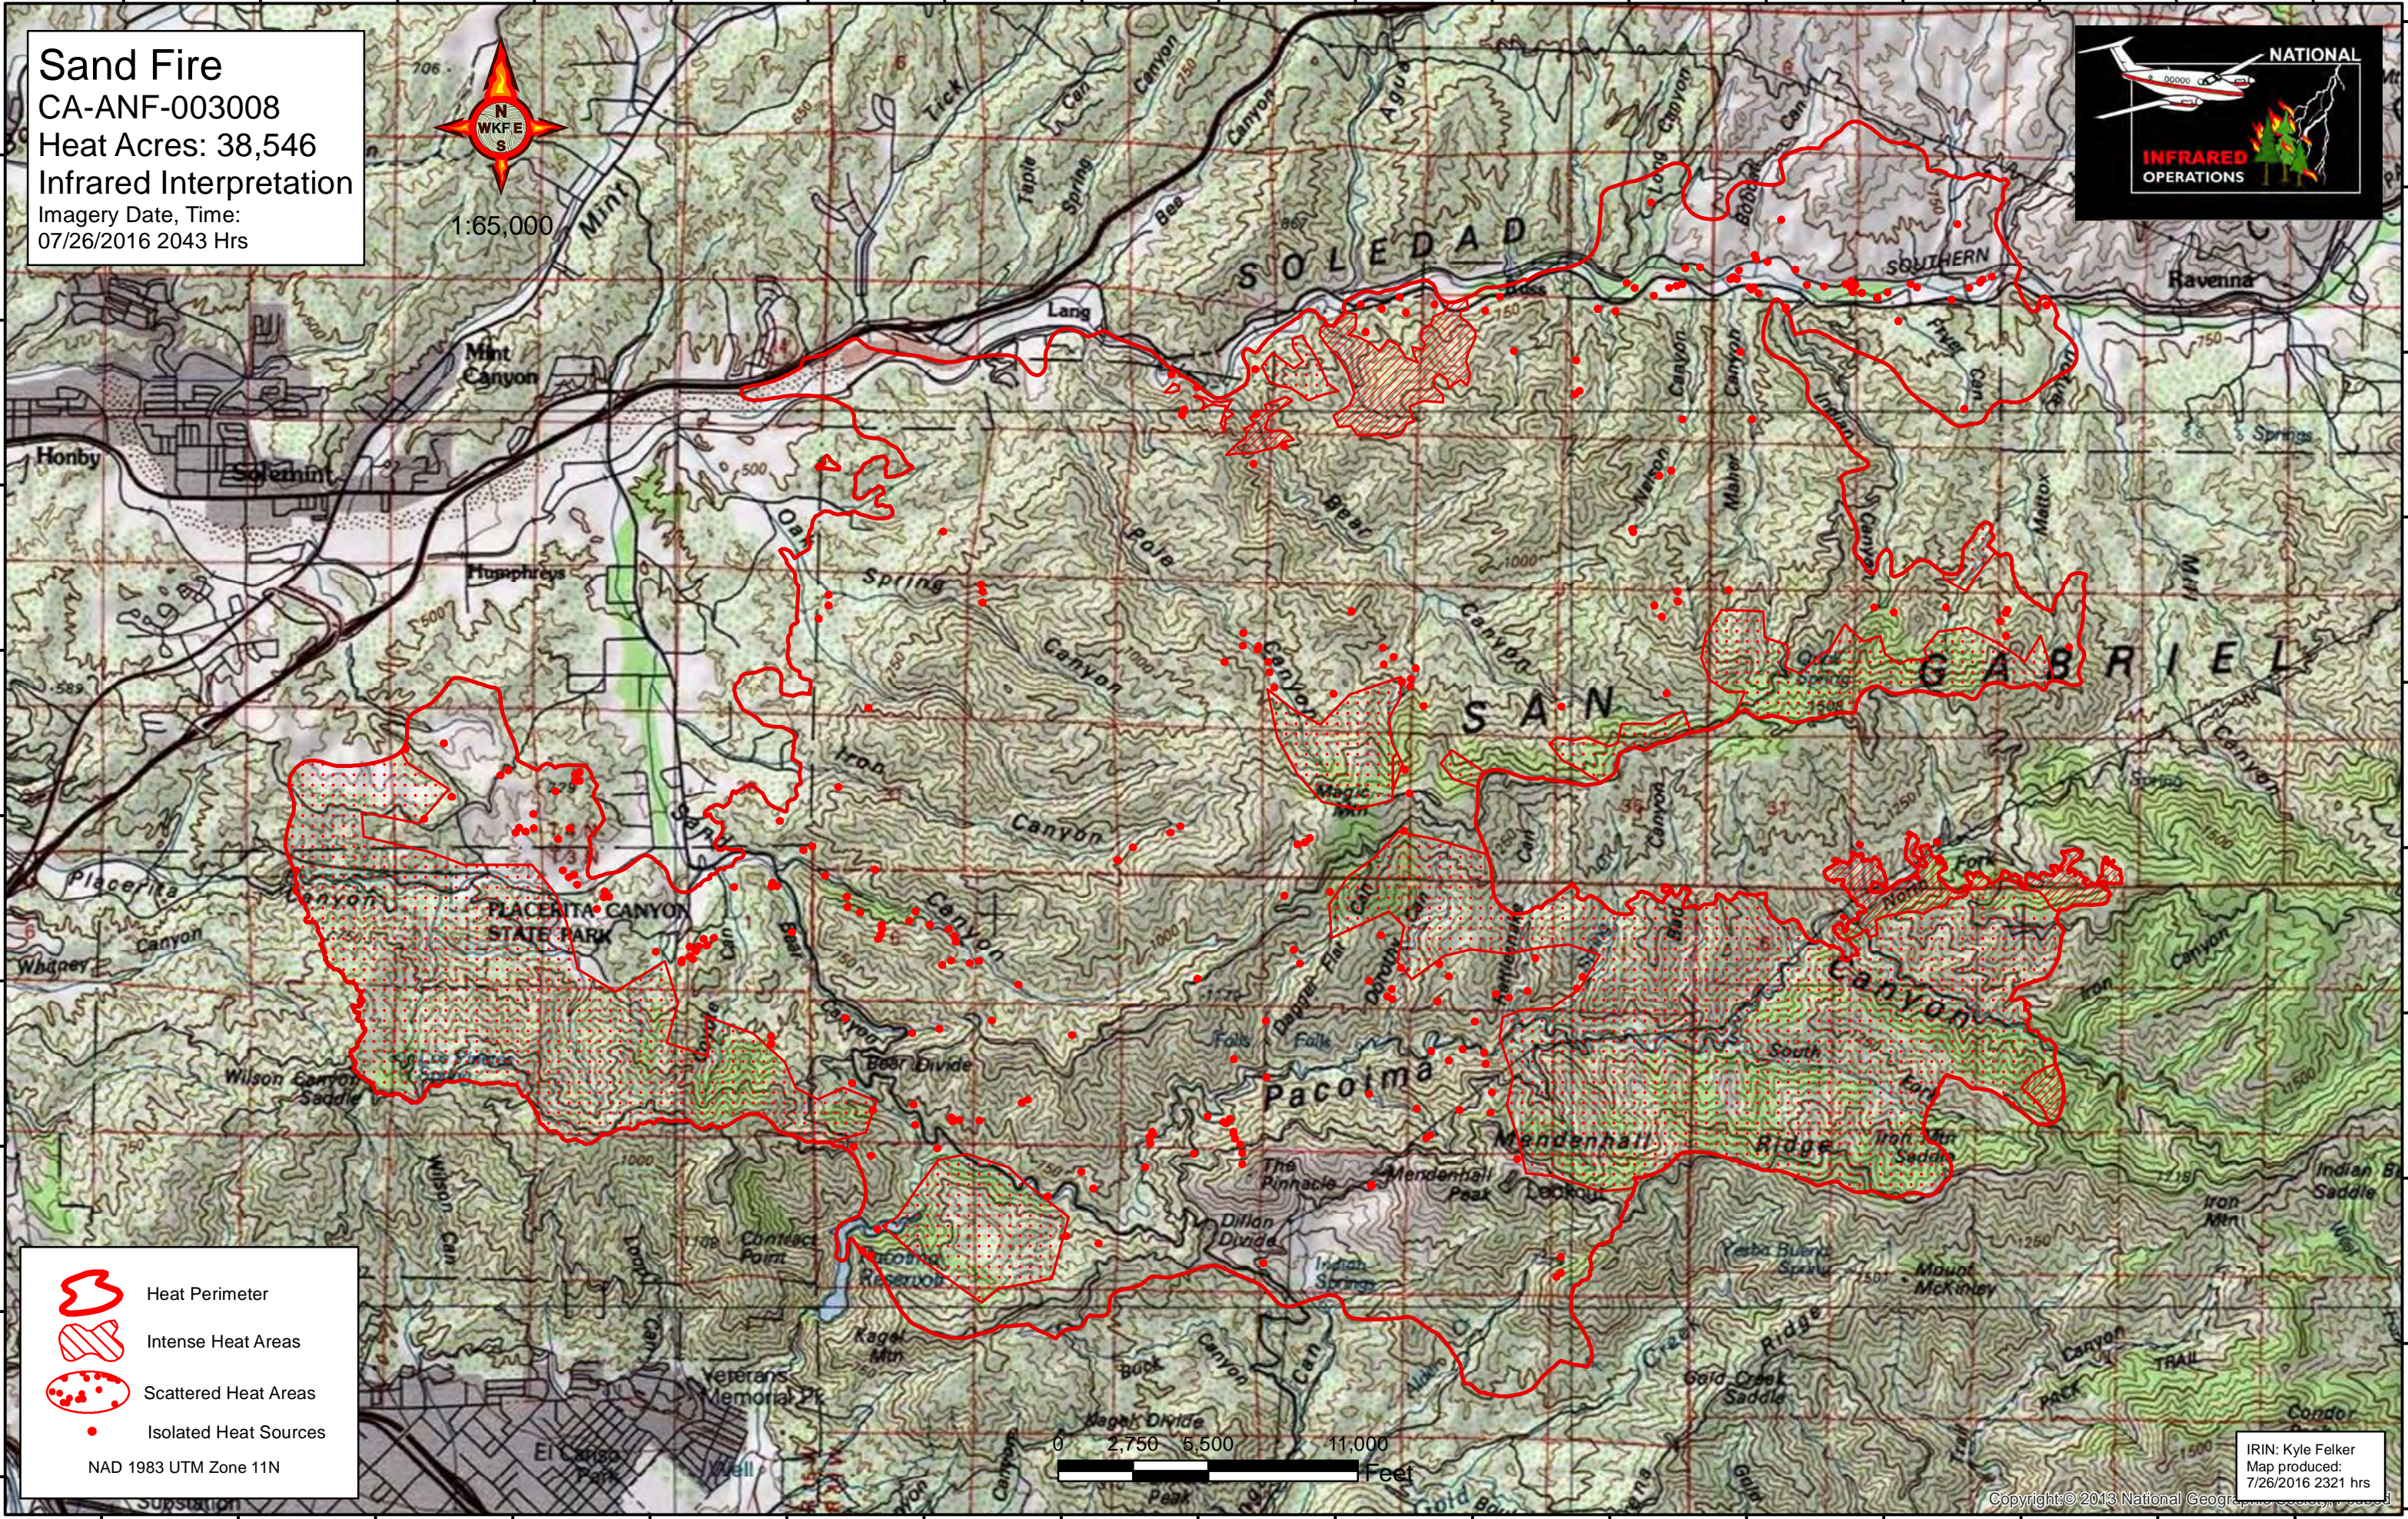

Sand Fire
 CA-ANF-003008
 Heat Acres: 38,546
 Infrared Interpretation
 Imagery Date, Time:
 07/26/2016 2043 Hrs

-  Heat Perimeter
-  Intense Heat Areas
-  Scattered Heat Areas
-  Isolated Heat Sources

NAD 1983 UTM Zone 11N

IRIN: Kyle Felker
 Map produced:
 7/26/2016 2321 hrs