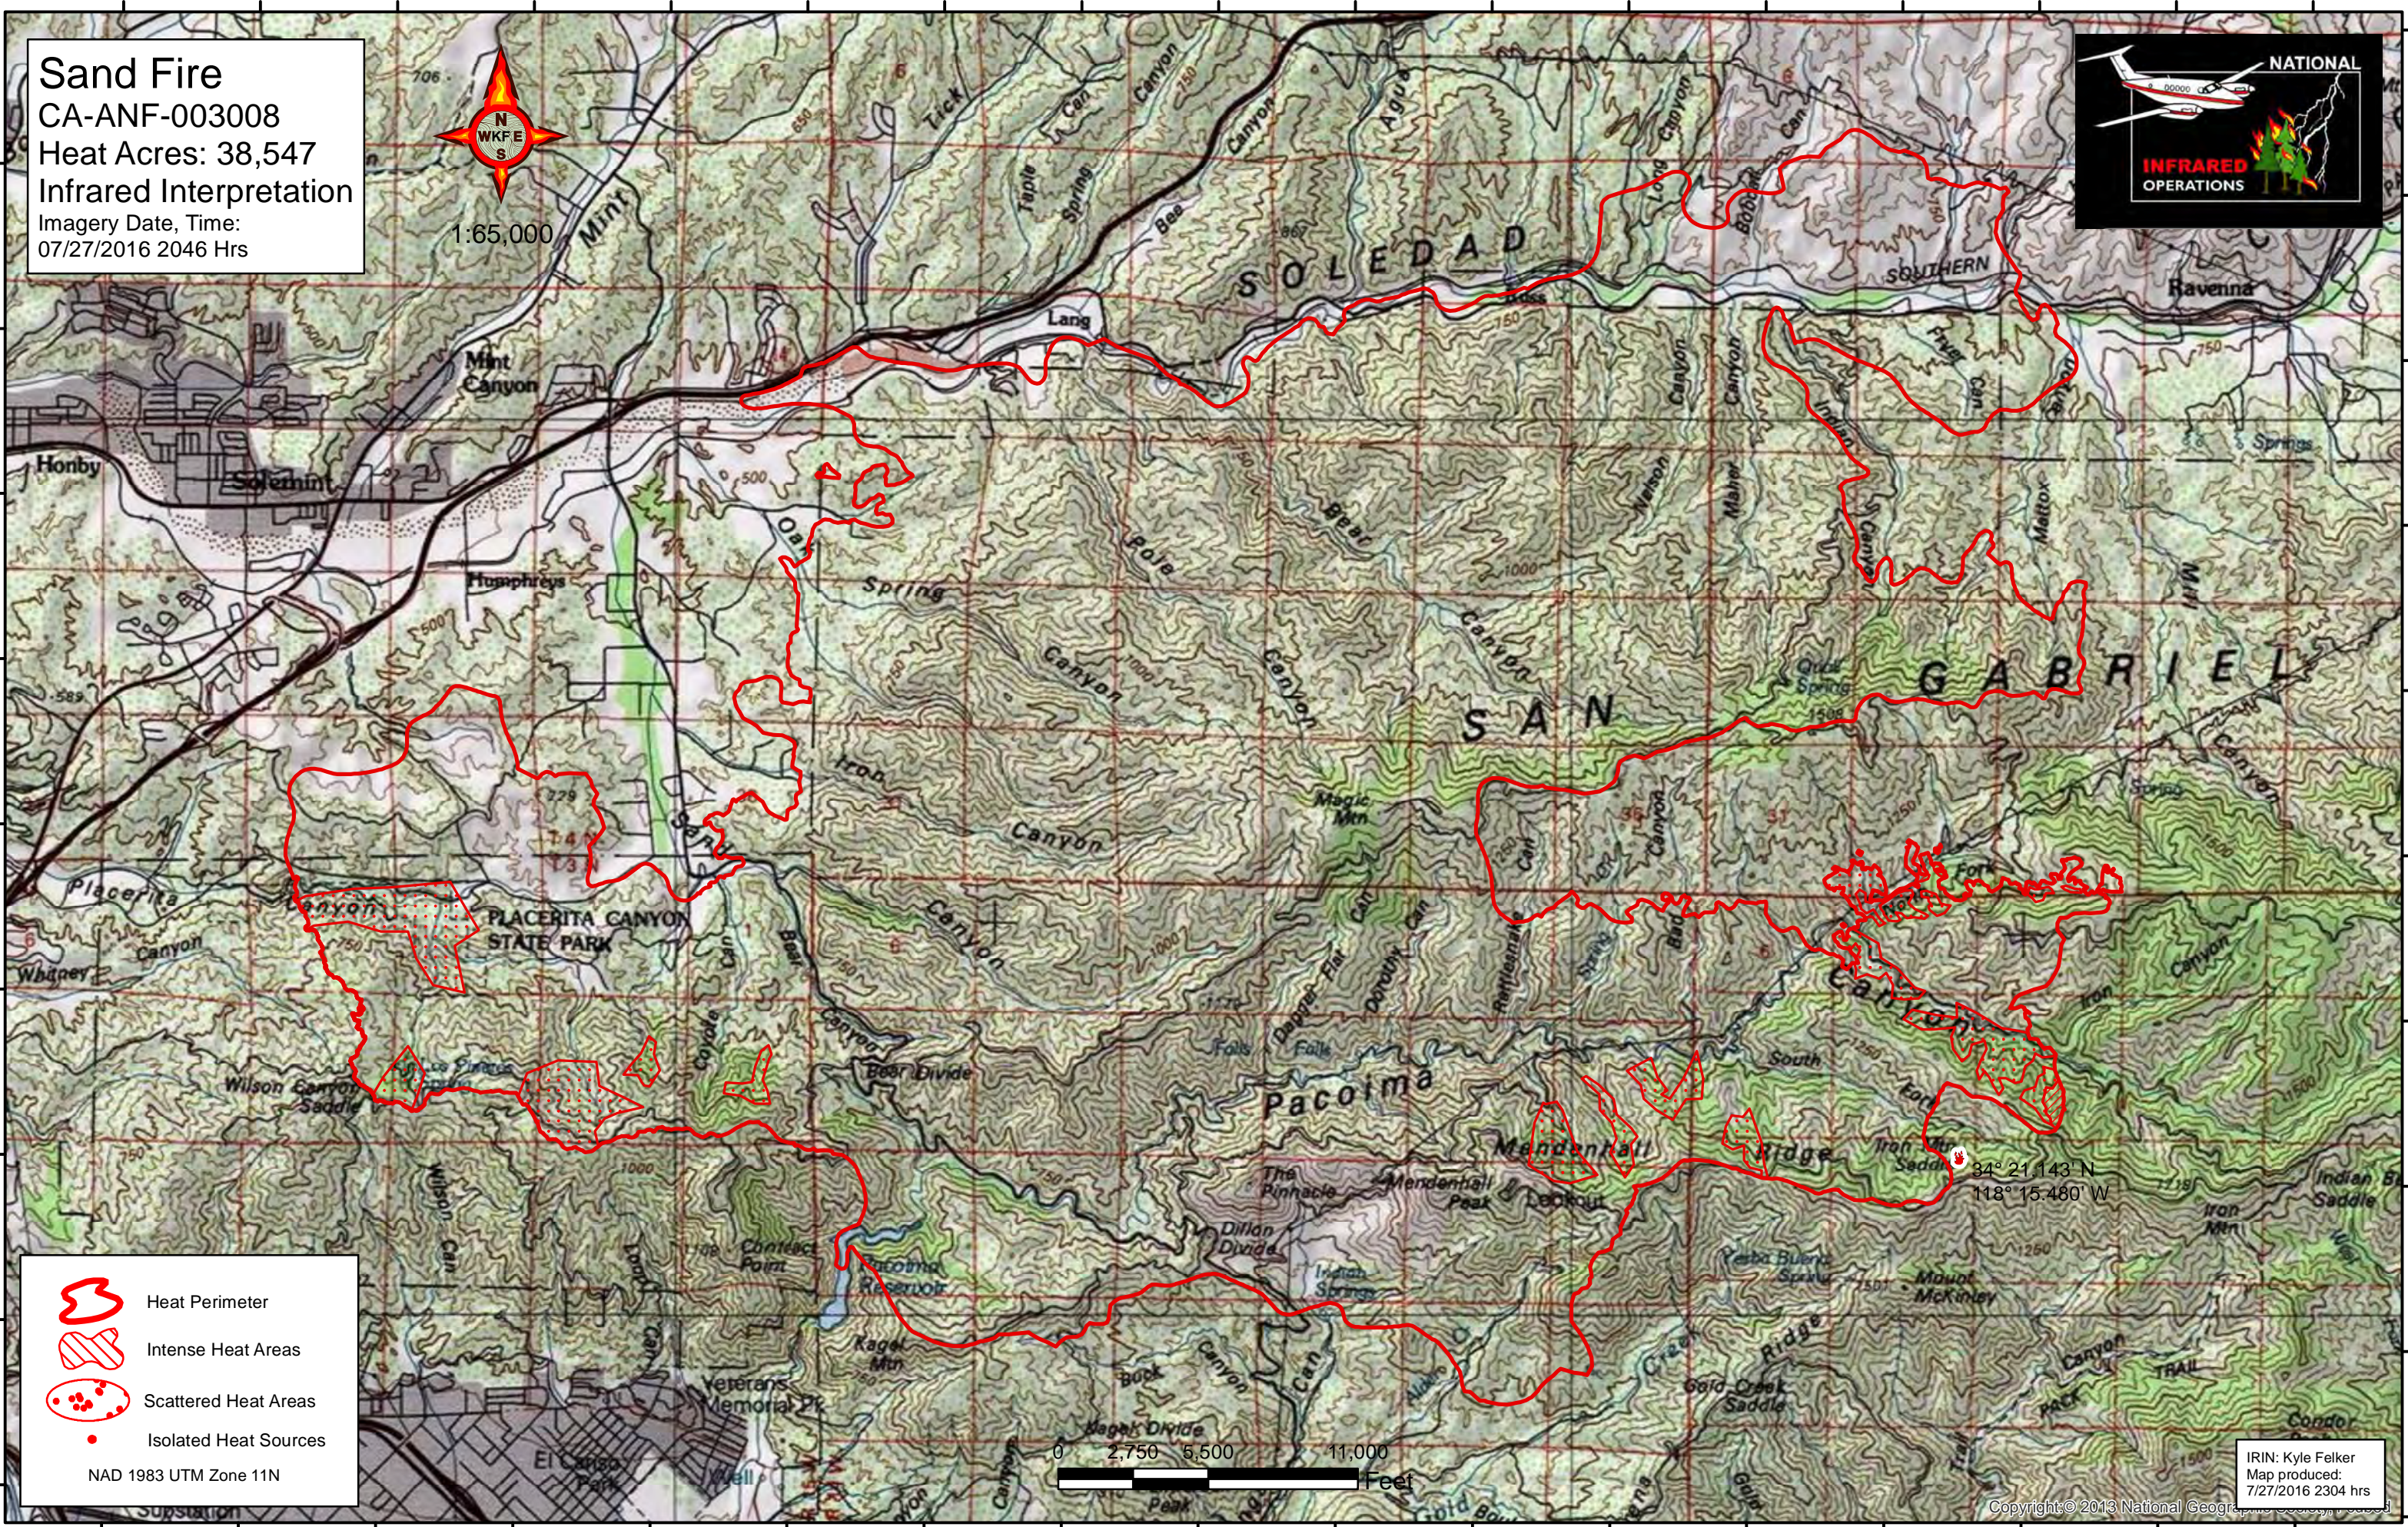

Sand Fire
 CA-ANF-003008
 Heat Acres: 38,547
 Infrared Interpretation
 Imagery Date, Time:
 07/27/2016 2046 Hrs

1:65,000

-  Heat Perimeter
-  Intense Heat Areas
-  Scattered Heat Areas
-  Isolated Heat Sources

NAD 1983 UTM Zone 11N

IRIN: Kyle Felker
 Map produced:
 7/27/2016 2304 hrs